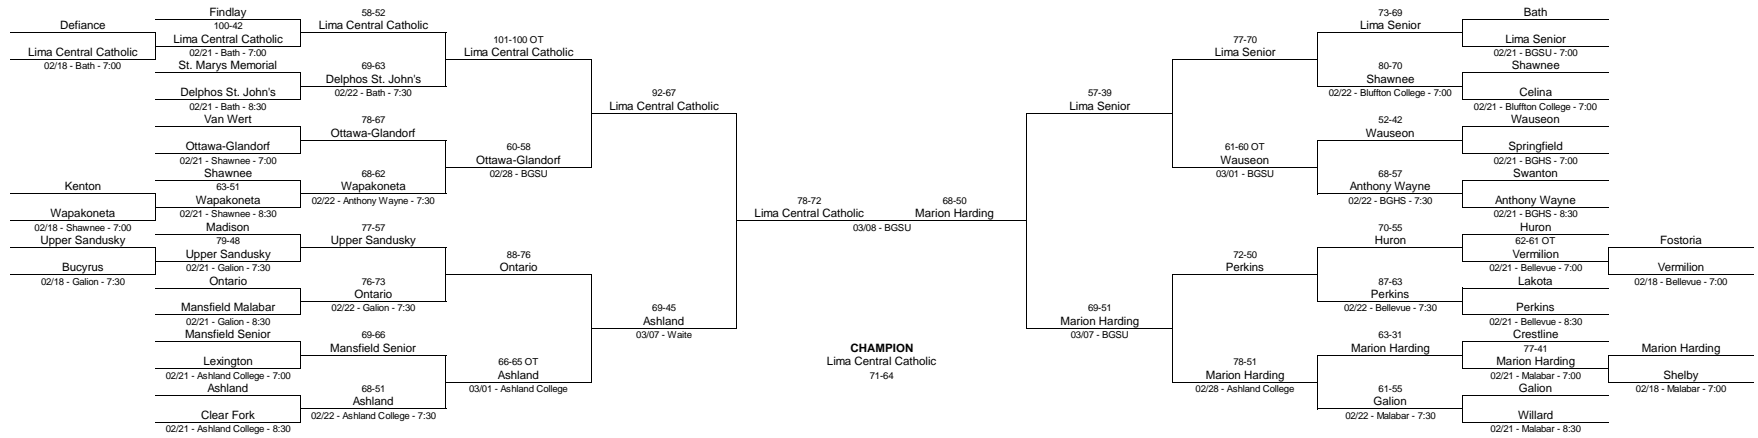

1968/69 Class AA District Tournament - Toledo Whitmer High School

CHAMPION
Libbey
53-50

1968/69 Class AA District Tournament - Bowling Green State University

1968/69 Class A District Tournament - Bryan High School

1968/69 Class A District Tournament - Shawnee High School

1968/69 Class A District Tournament - Findlay High School

1968/69 Class A District Tournament - Galion High School