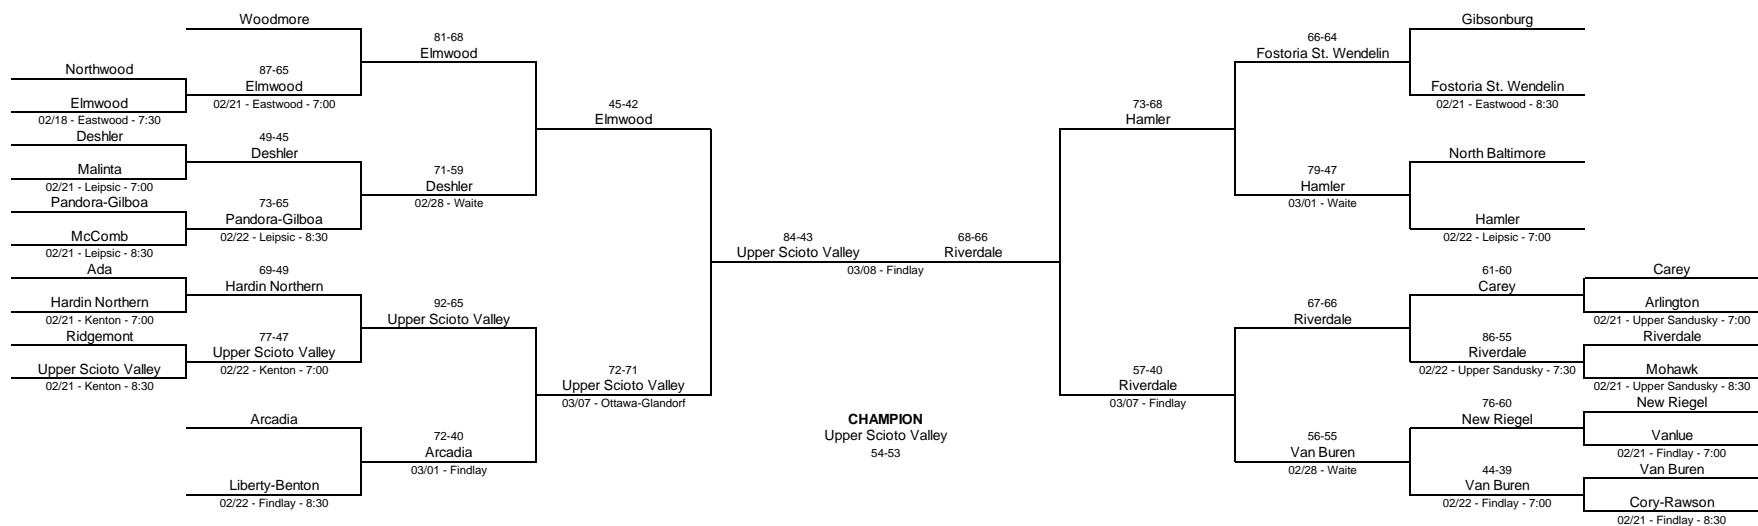

1968/69 Class AA District Tournament - Toledo Whitmer High School

CHAMPION
Libbey
53-50

1968/69 Class AA District Tournament - Bowling Green State University

1968/69 Class A District Tournament - Bryan High School

1968/69 Class A District Tournament - Shawnee High School

1968/69 Class A District Tournament - Findlay High School

1968/69 Class A District Tournament - Galion High School