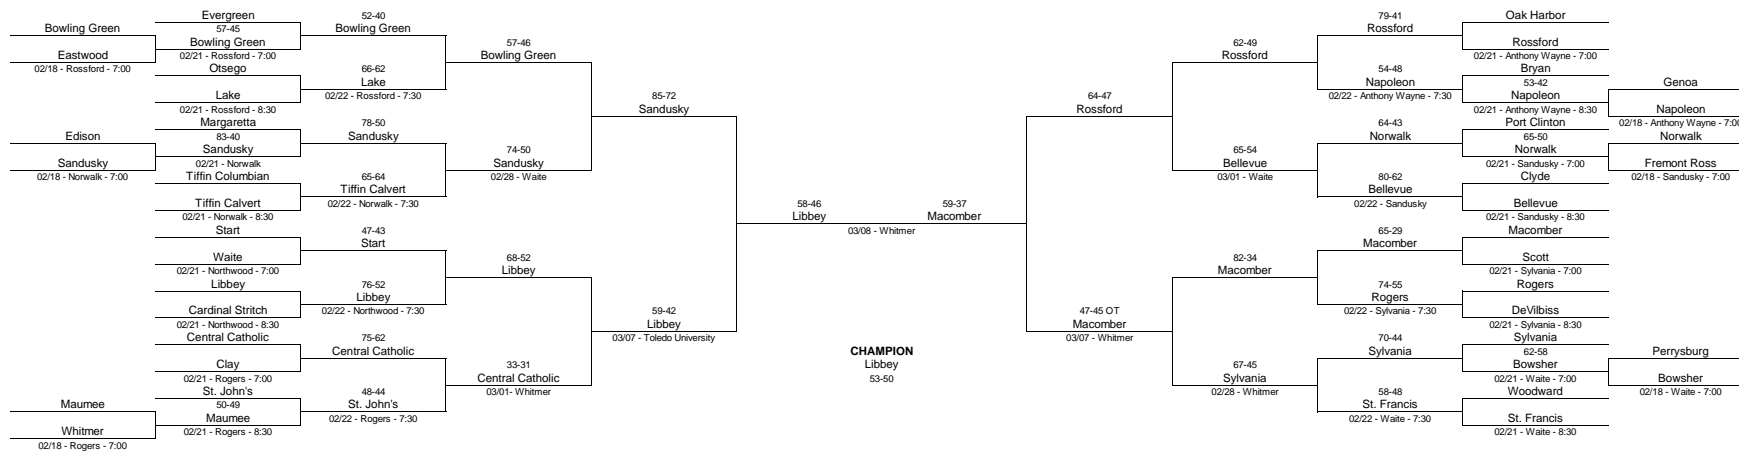

1968/69 Class AA District Tournament - Toledo Whitmer High School

CHAMPION
Libbey
53-50

1968/69 Class AA District Tournament - Bowling Green State University

1968/69 Class A District Tournament - Bryan High School

1968/69 Class A District Tournament - Shawnee High School

1968/69 Class A District Tournament - Findlay High School

1968/69 Class A District Tournament - Galion High School