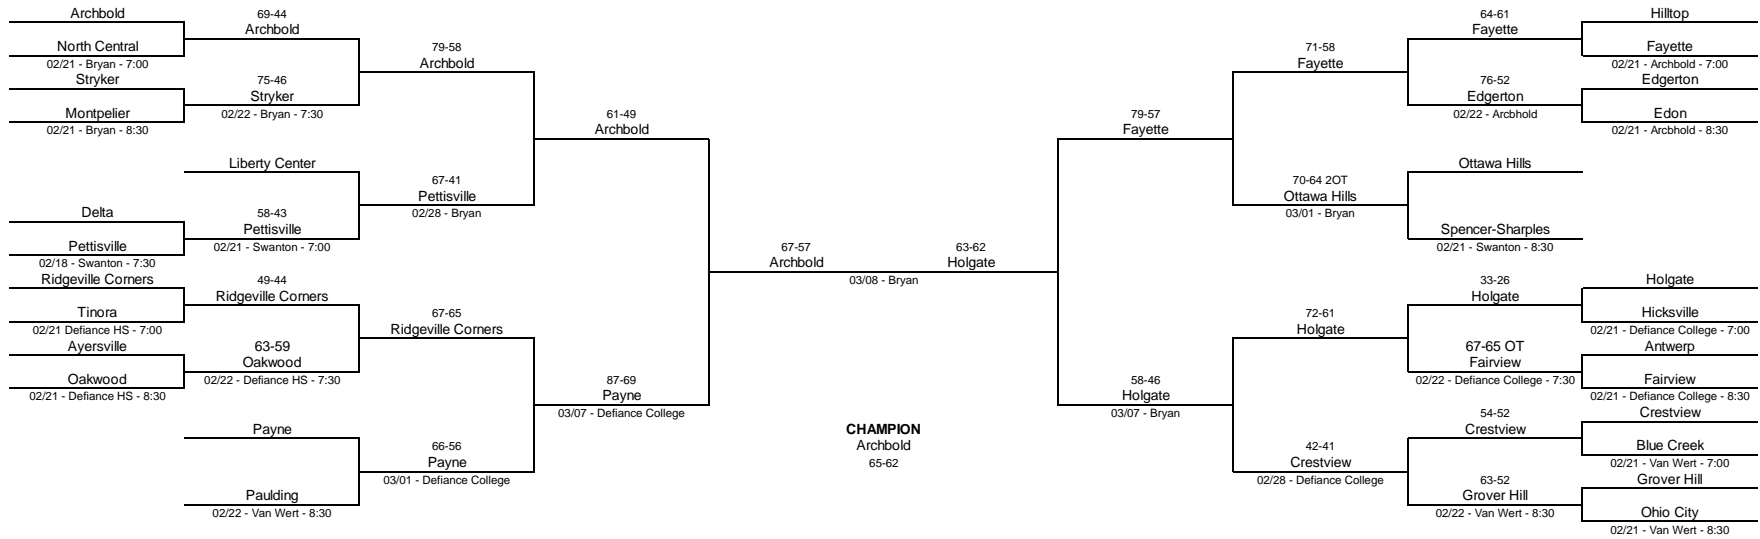

1968/69 Class AA District Tournament - Toledo Whitmer High School

CHAMPION
Libbey
53-50

1968/69 Class AA District Tournament - Bowling Green State University

1968/69 Class A District Tournament - Bryan High School

1968/69 Class A District Tournament - Shawnee High School

1968/69 Class A District Tournament - Findlay High School

1968/69 Class A District Tournament - Galion High School