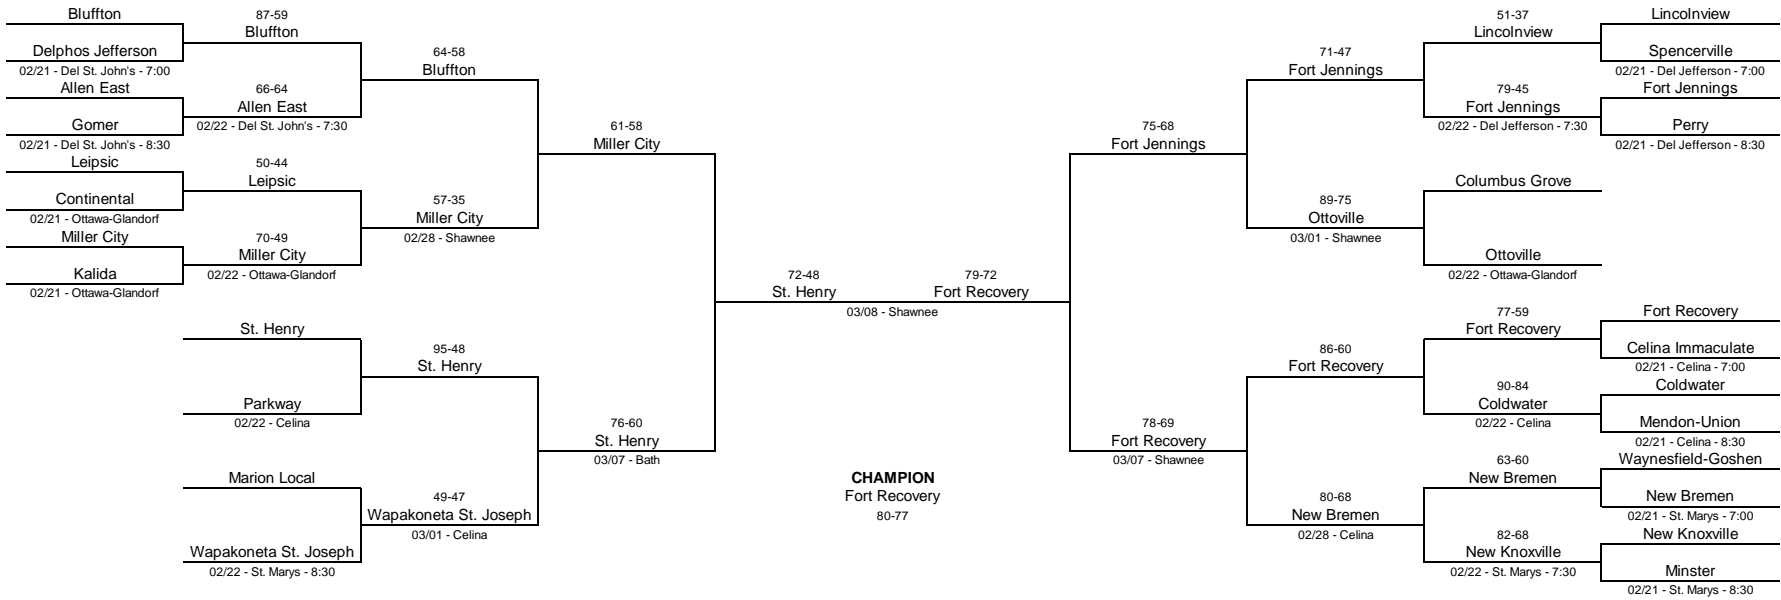

1968/69 Class AA District Tournament - Toledo Whitmer High School

CHAMPION
Libbey
53-50

1968/69 Class AA District Tournament - Bowling Green State University

1968/69 Class A District Tournament - Bryan High School

1968/69 Class A District Tournament - Shawnee High School

1968/69 Class A District Tournament - Findlay High School

1968/69 Class A District Tournament - Galion High School