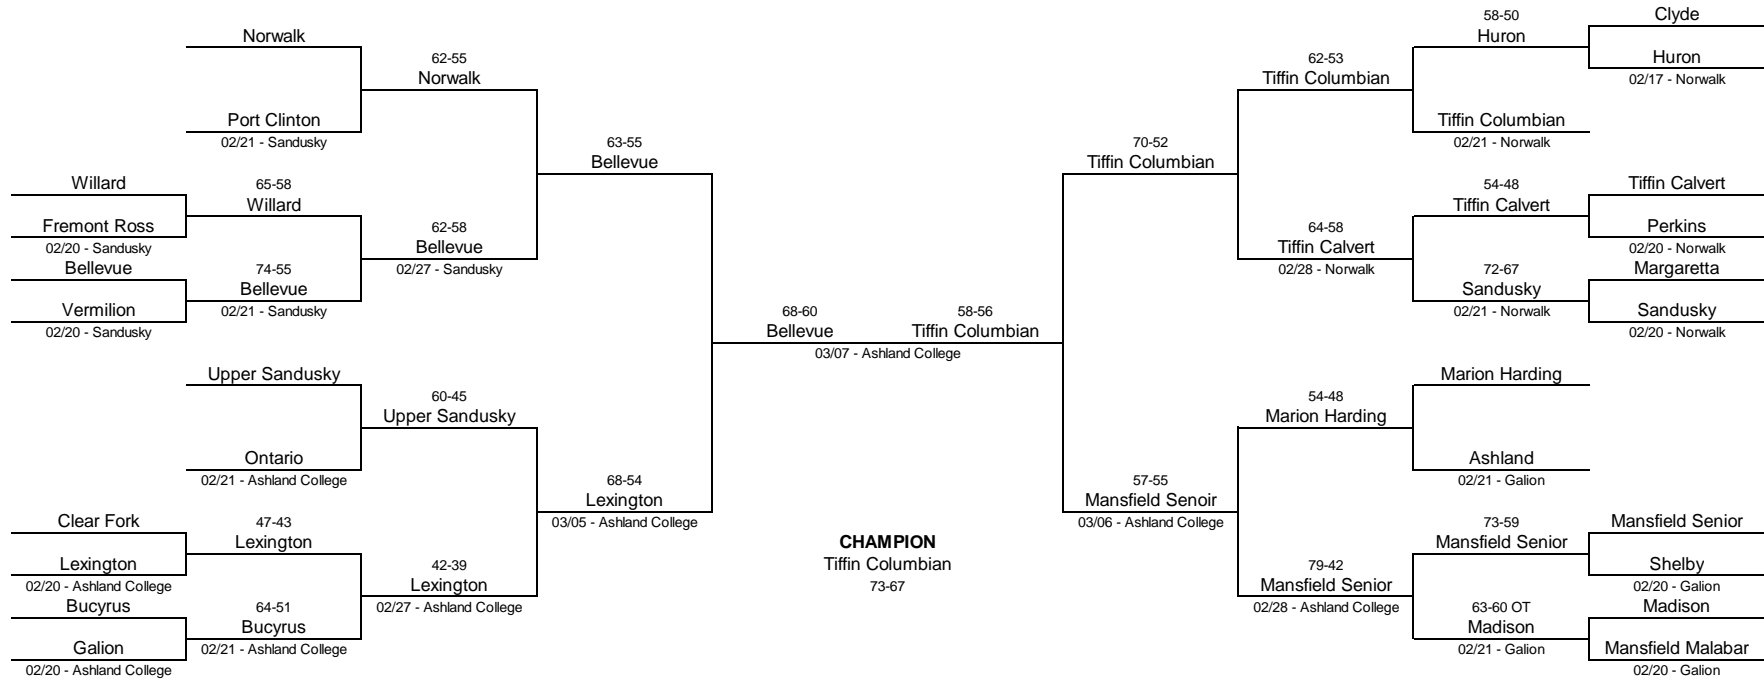

1969/70 Class AA District Tournament - Toledo Waite High School

1969/70 Class AA District Tournament - Ashland College

1969/70 Class AA District Tournament - Toledo University

1969/70 Class A District Tournament - Shawnee High School

1969/70 Class A District Tournament - Findlay High School

1969/70 Class A District Tournament - Galion High School