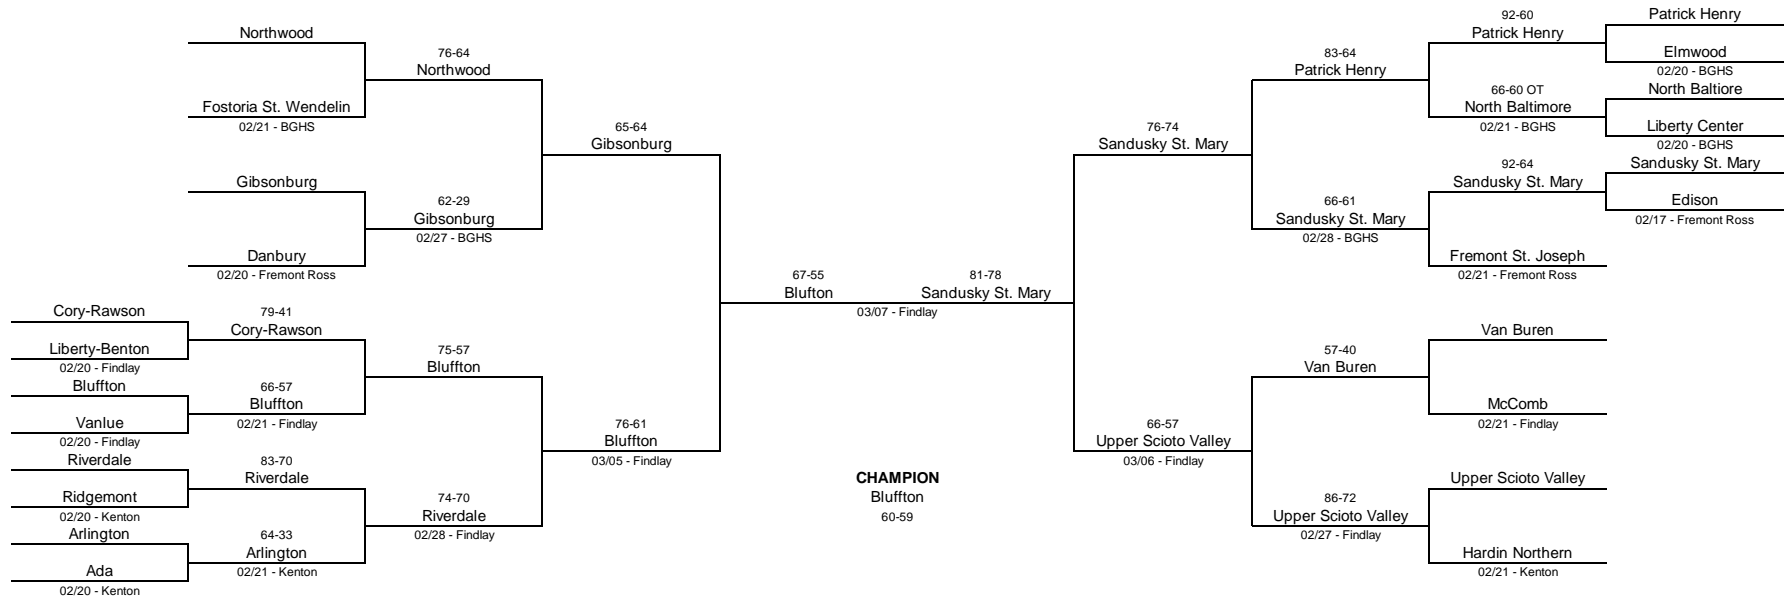

1969/70 Class AA District Tournament - Toledo Waite High School

1969/70 Class AA District Tournament - Ashland College

1969/70 Class AA District Tournament - Toledo University

1969/70 Class A District Tournament - Shawnee High School

1969/70 Class A District Tournament - Findlay High School

1969/70 Class A District Tournament - Galion High School