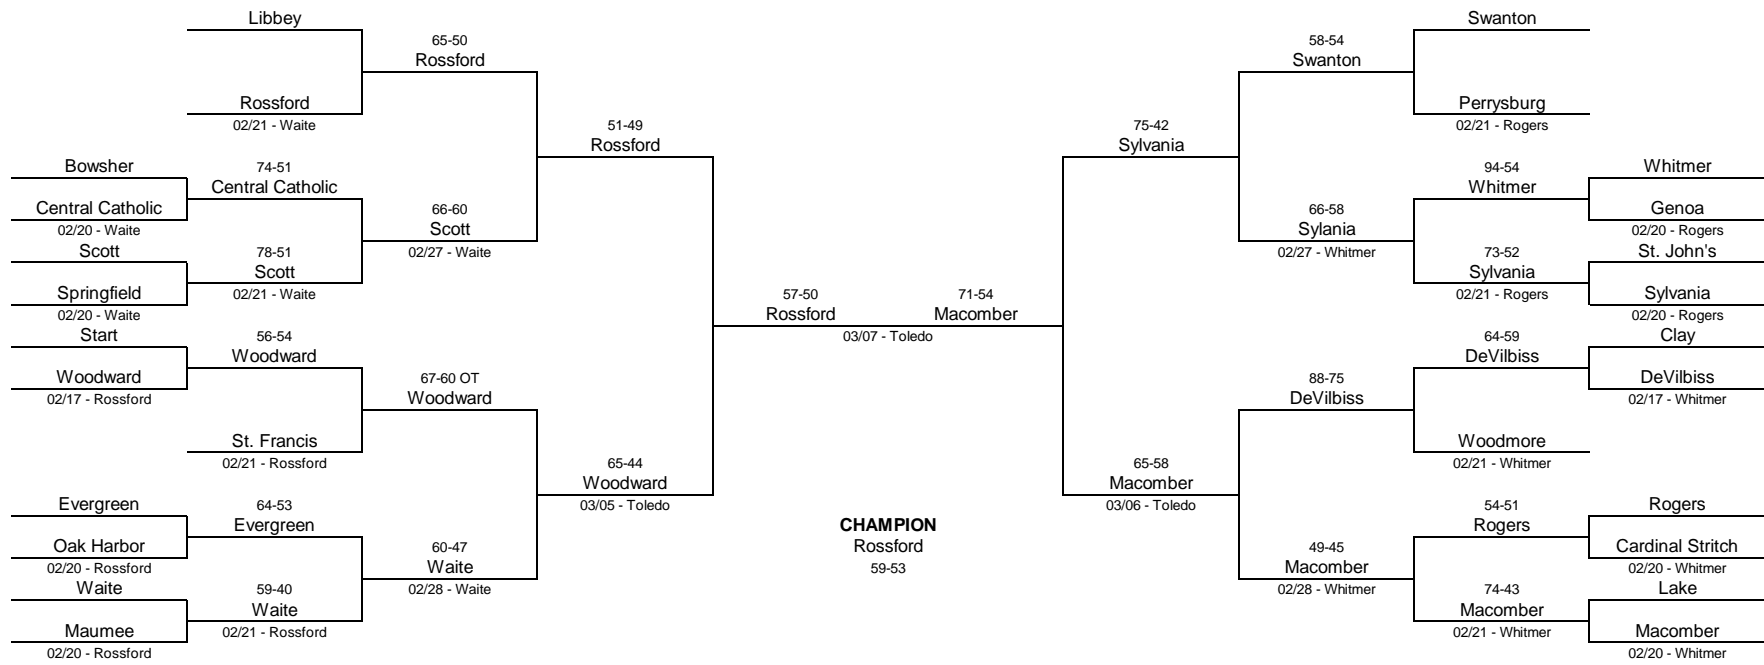

1969/70 Class AA District Tournament - Toledo Waite High School

1969/70 Class AA District Tournament - Ashland College

1969/70 Class AA District Tournament - Toledo University

1969/70 Class A District Tournament - Shawnee High School

1969/70 Class A District Tournament - Findlay High School

1969/70 Class A District Tournament - Galion High School