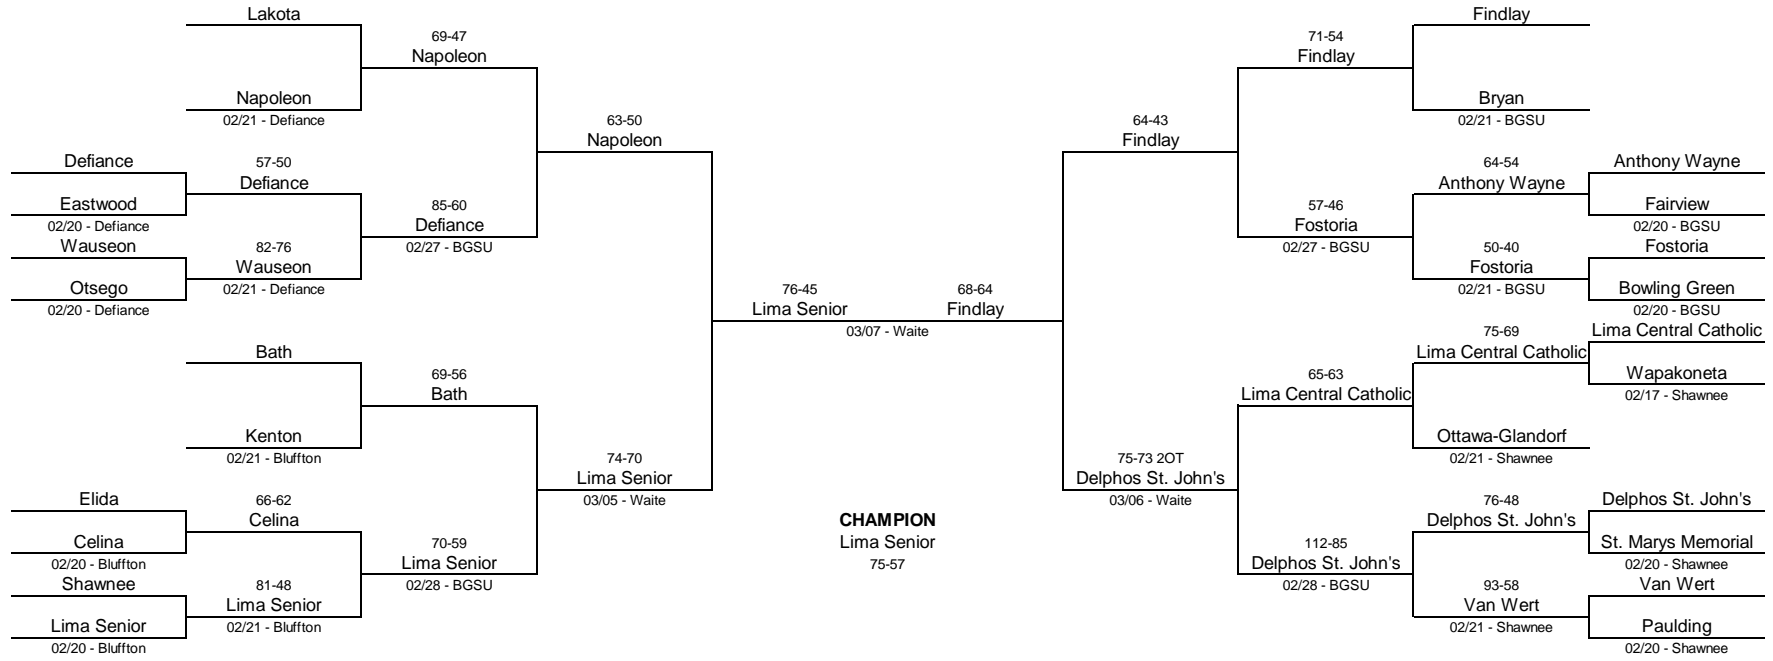

1969/70 Class AA District Tournament - Toledo Waite High School

1969/70 Class AA District Tournament - Ashland College

1969/70 Class AA District Tournament - Toledo University

1969/70 Class A District Tournament - Shawnee High School

1969/70 Class A District Tournament - Findlay High School

1969/70 Class A District Tournament - Galion High School