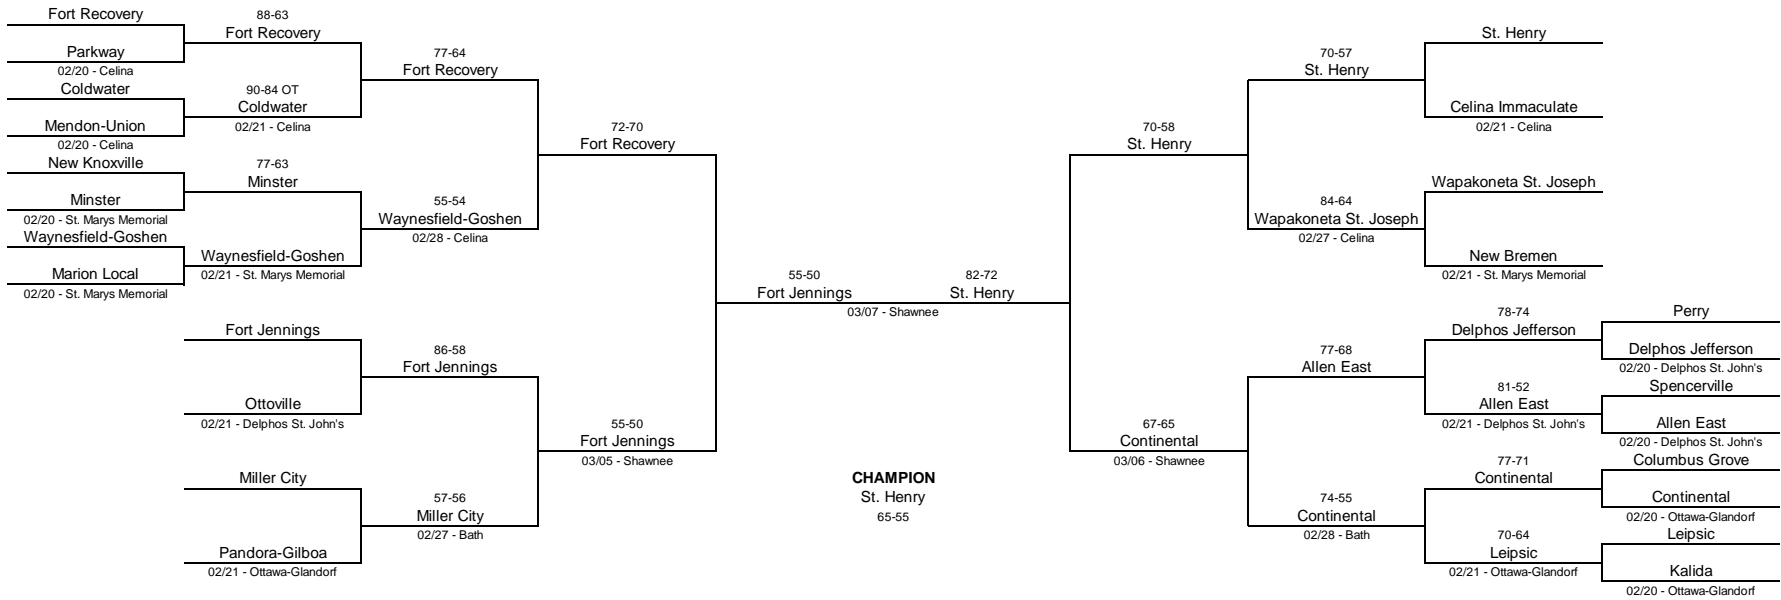

1969/70 Class AA District Tournament - Toledo Waite High School

1969/70 Class AA District Tournament - Ashland College

1969/70 Class AA District Tournament - Toledo University

1969/70 Class A District Tournament - Shawnee High School

1969/70 Class A District Tournament - Findlay High School

1969/70 Class A District Tournament - Galion High School