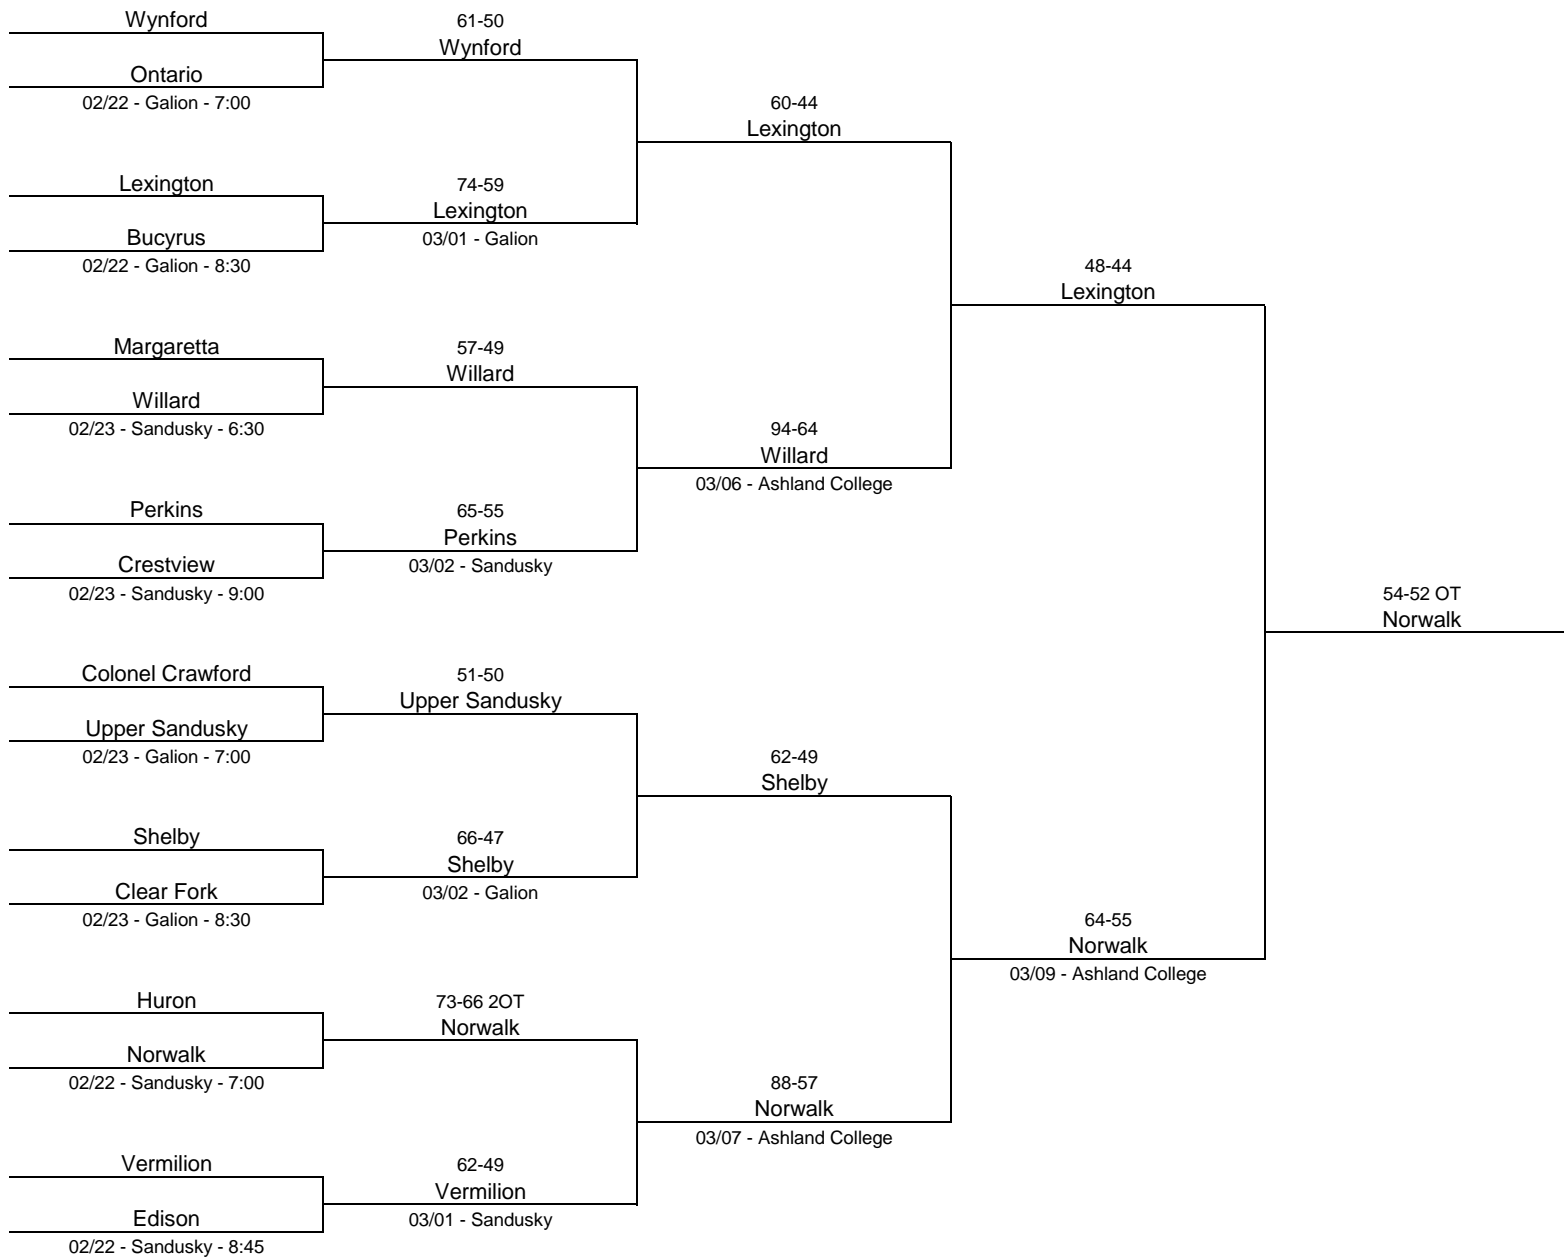

1973/74 Class AA District Tournament - Ashland College