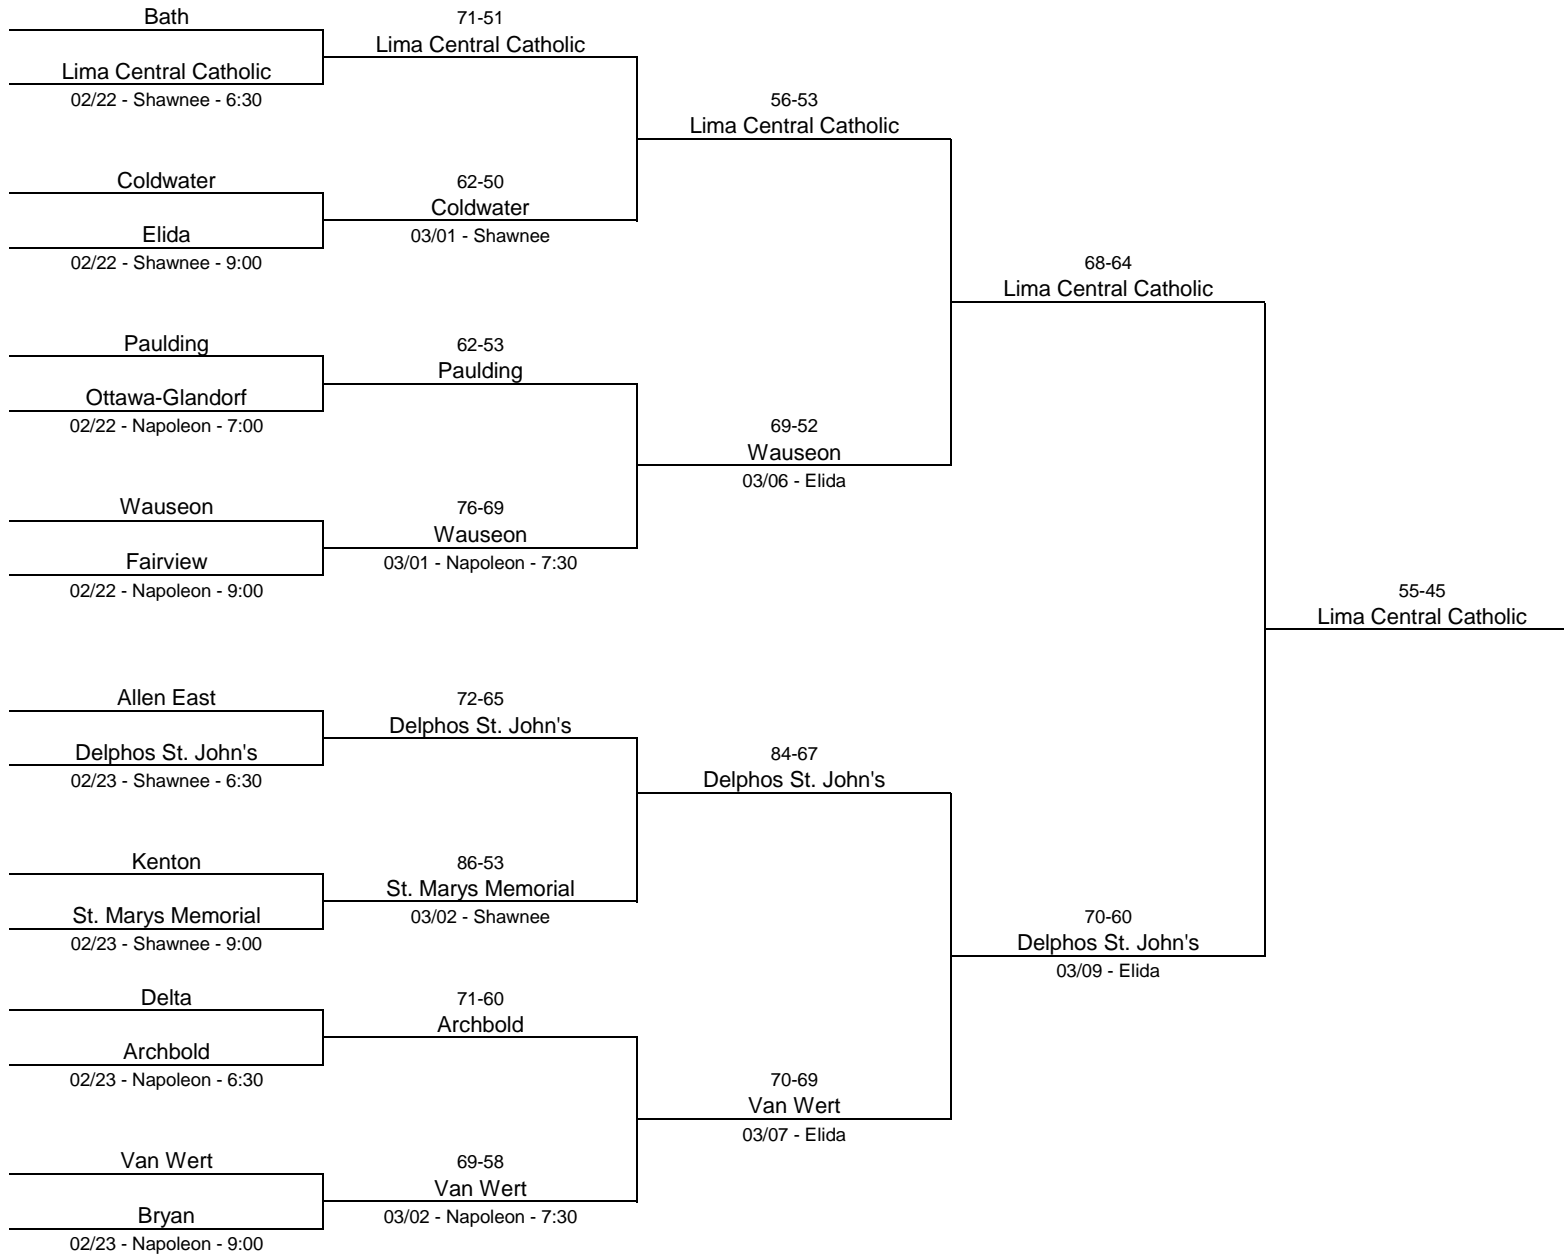

1973/74 Class AA District Tournament - Elida High School