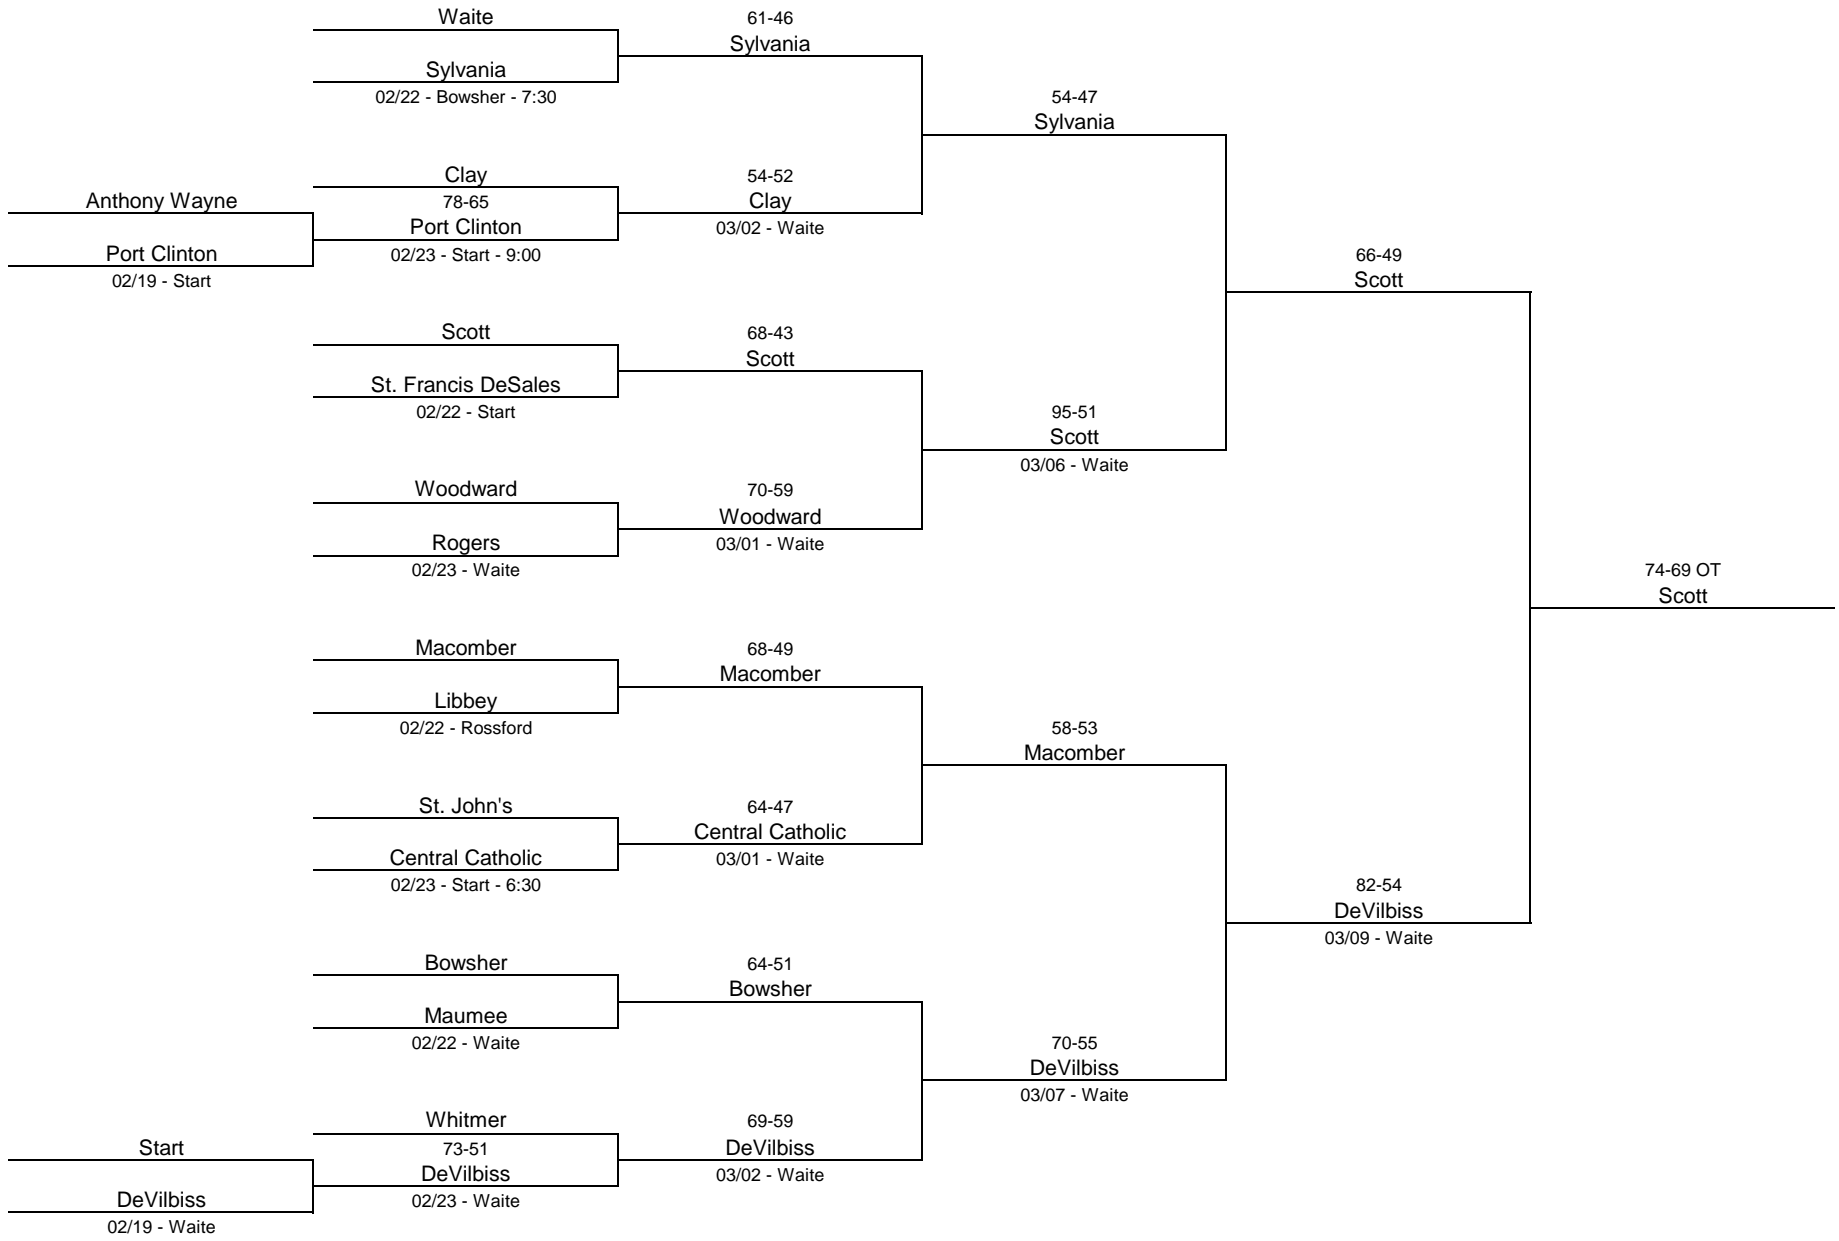

# 1973/74 Class AAA District Tournament - Waite High School