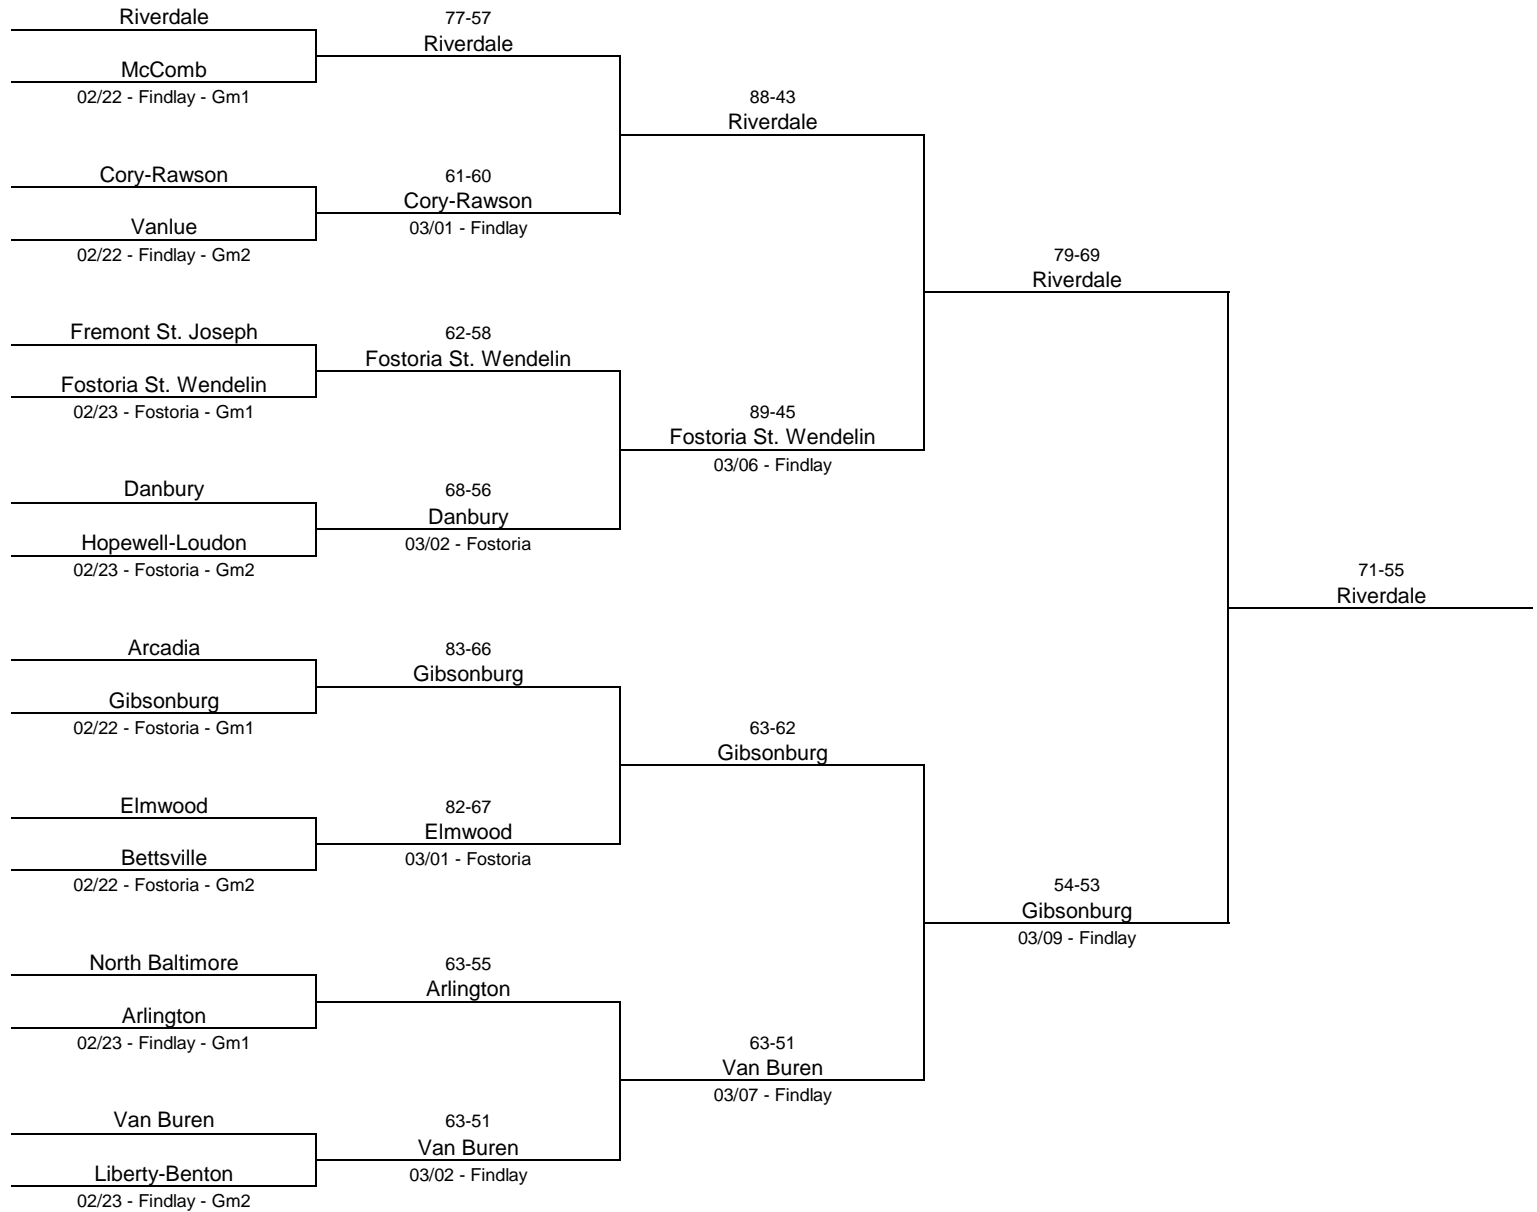

1973/74 Class A District Tournament - Findlay High School