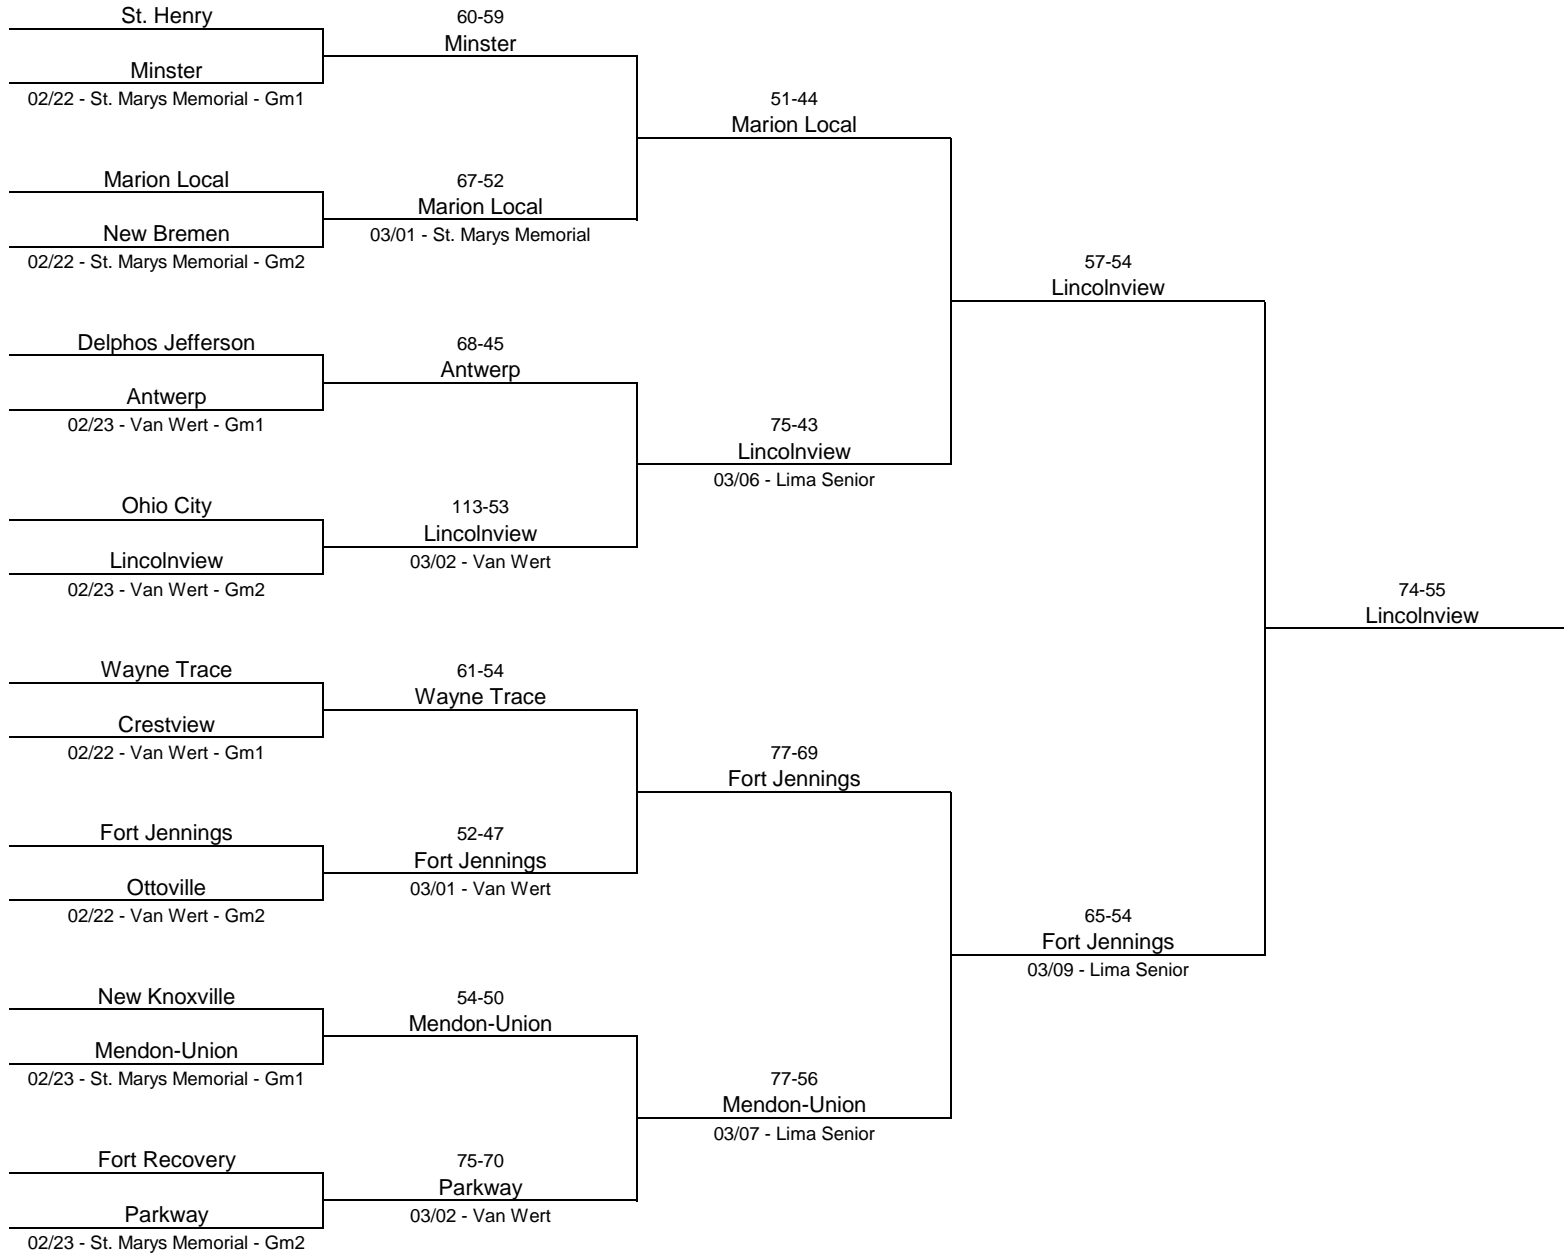

1973/74 Class A District Tournament - Lima Senior High School