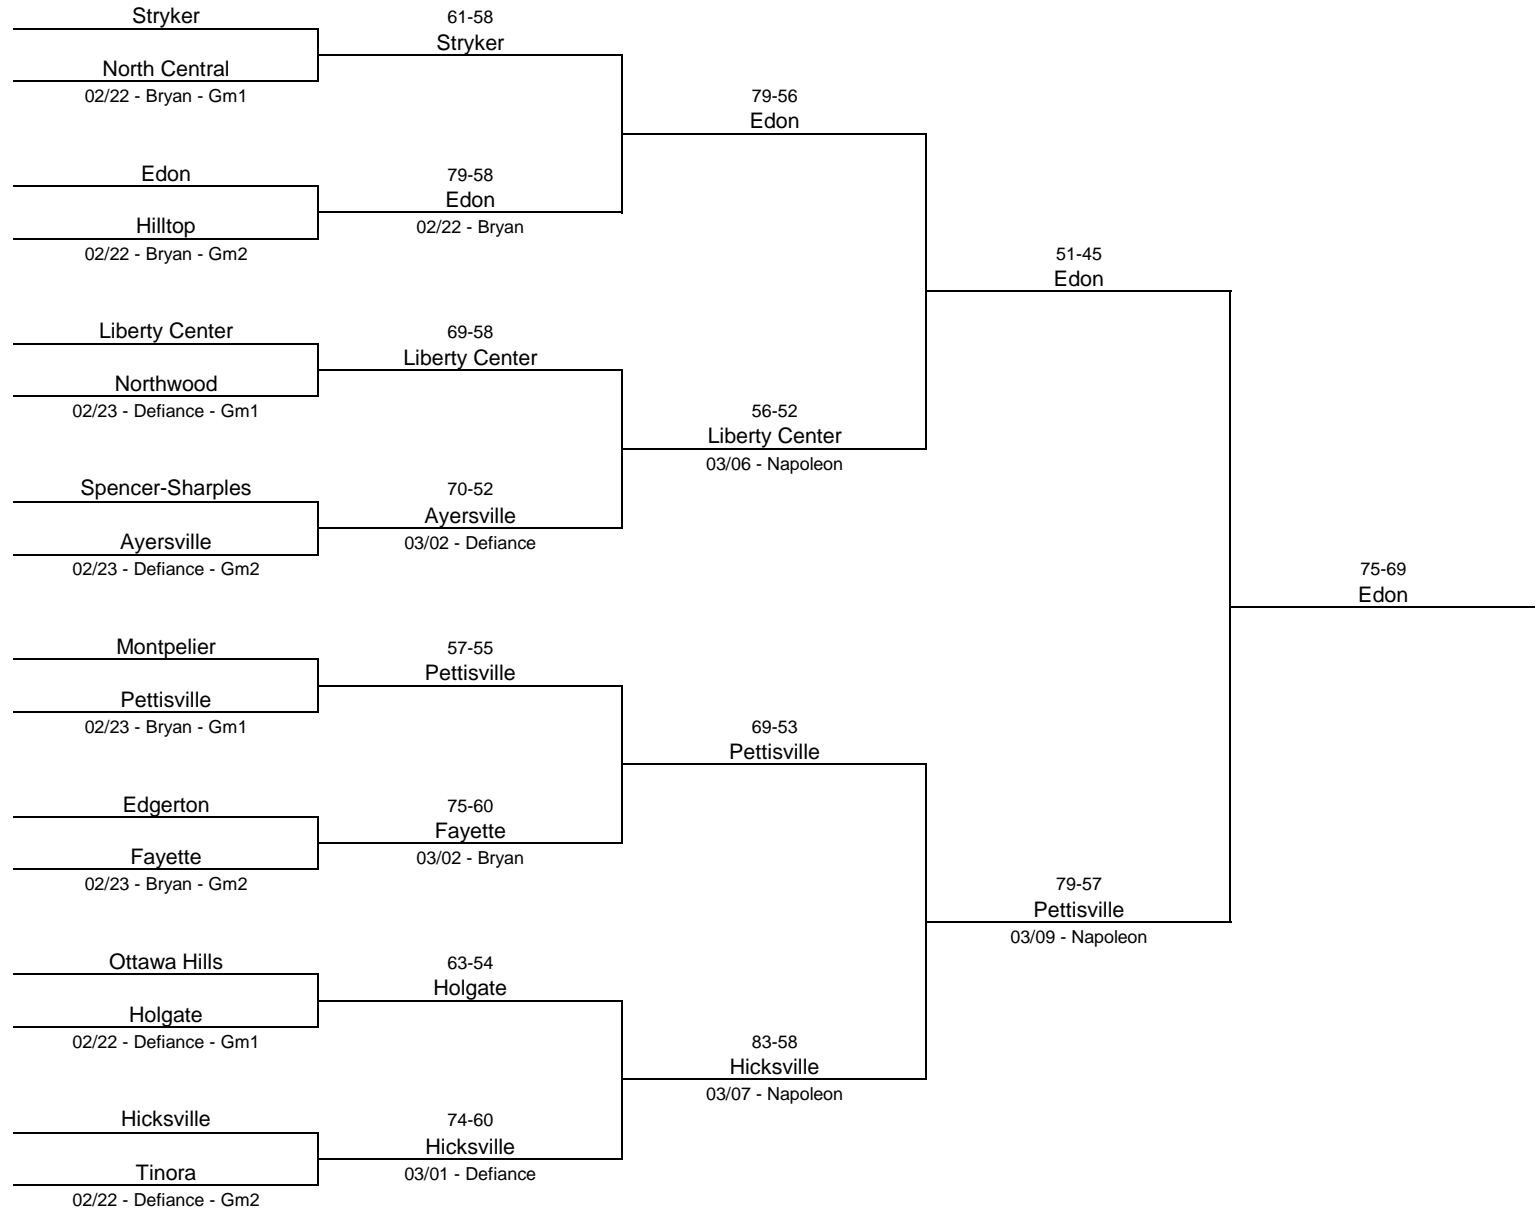

1973/74 Class A District Tournament - Napoleon High School