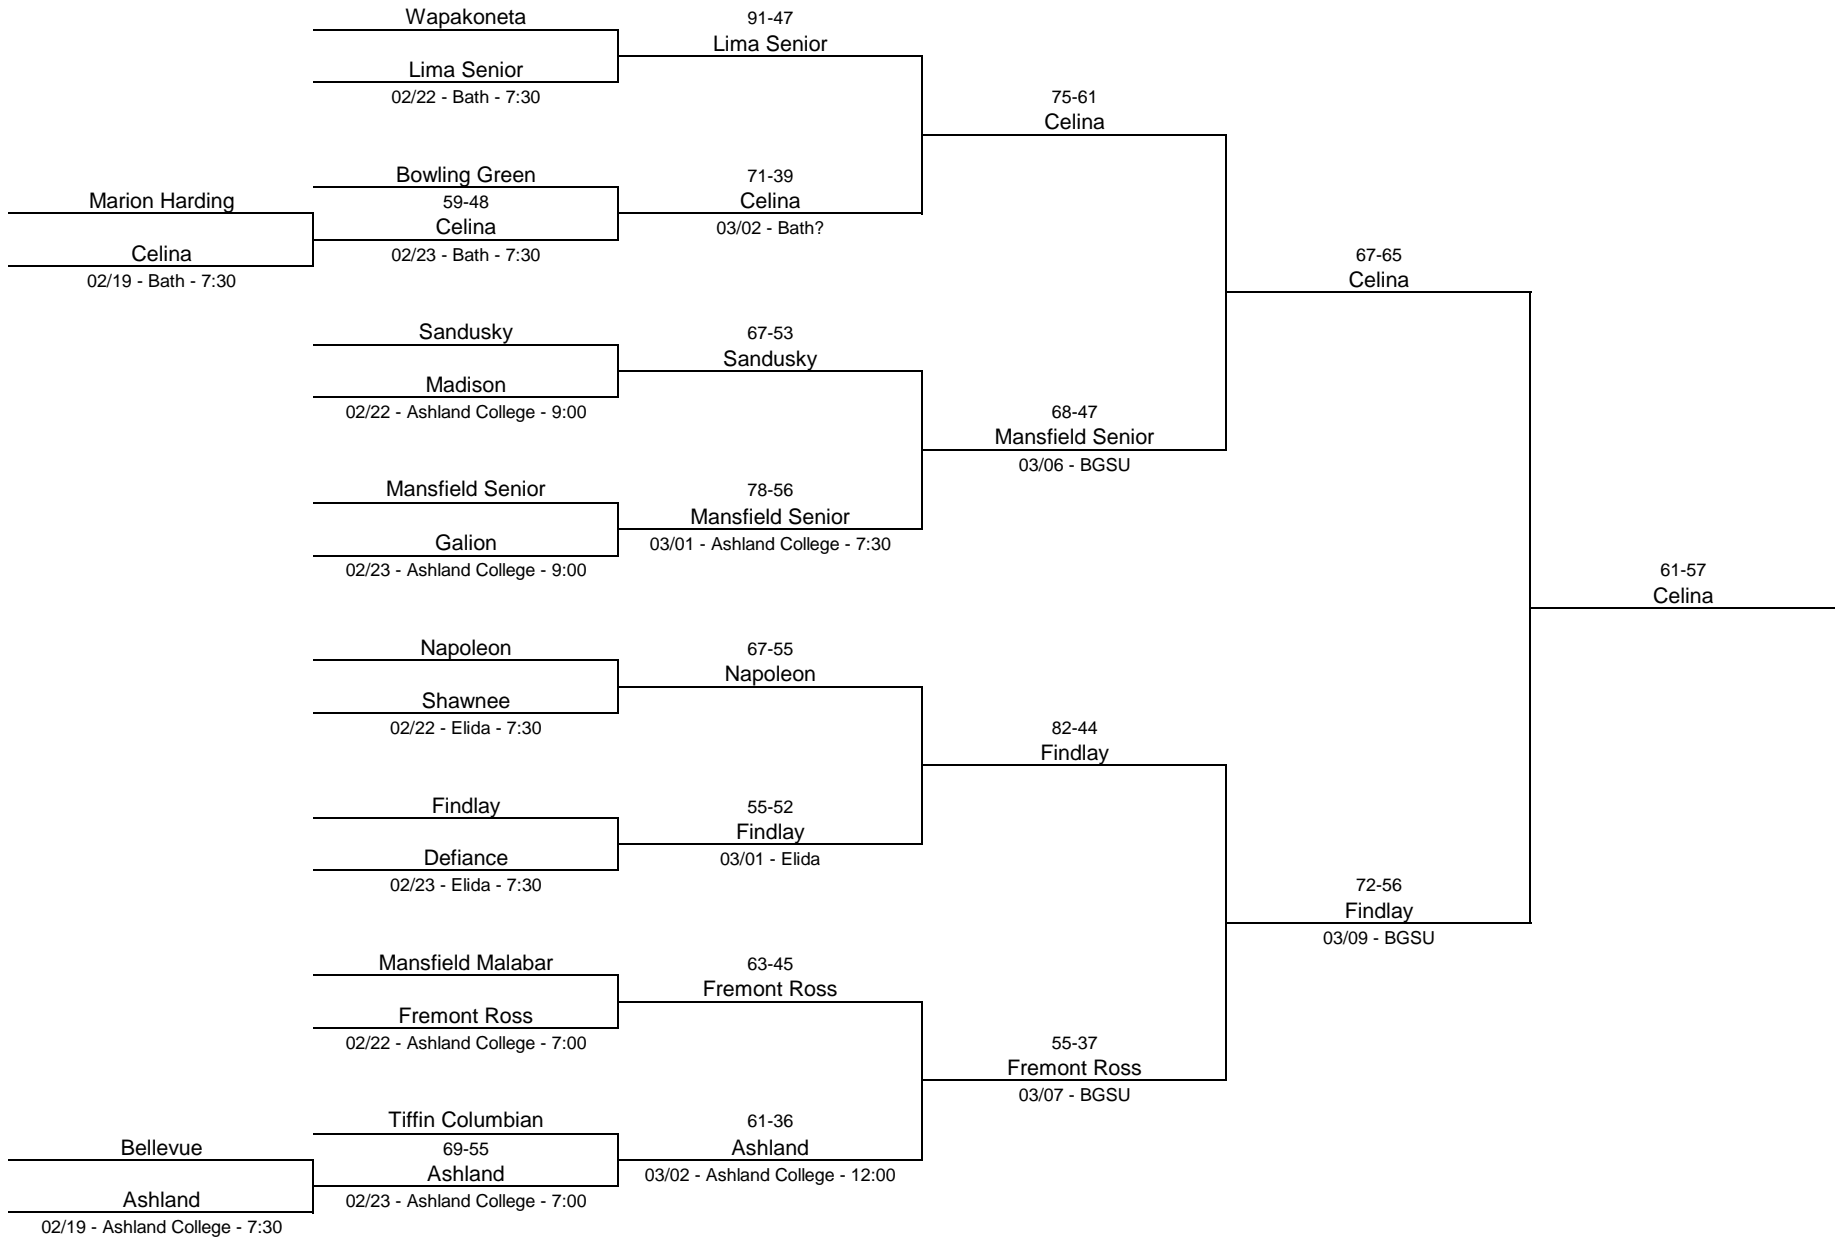

1973/74 Class AAA District Tournament - Bowling Green State University