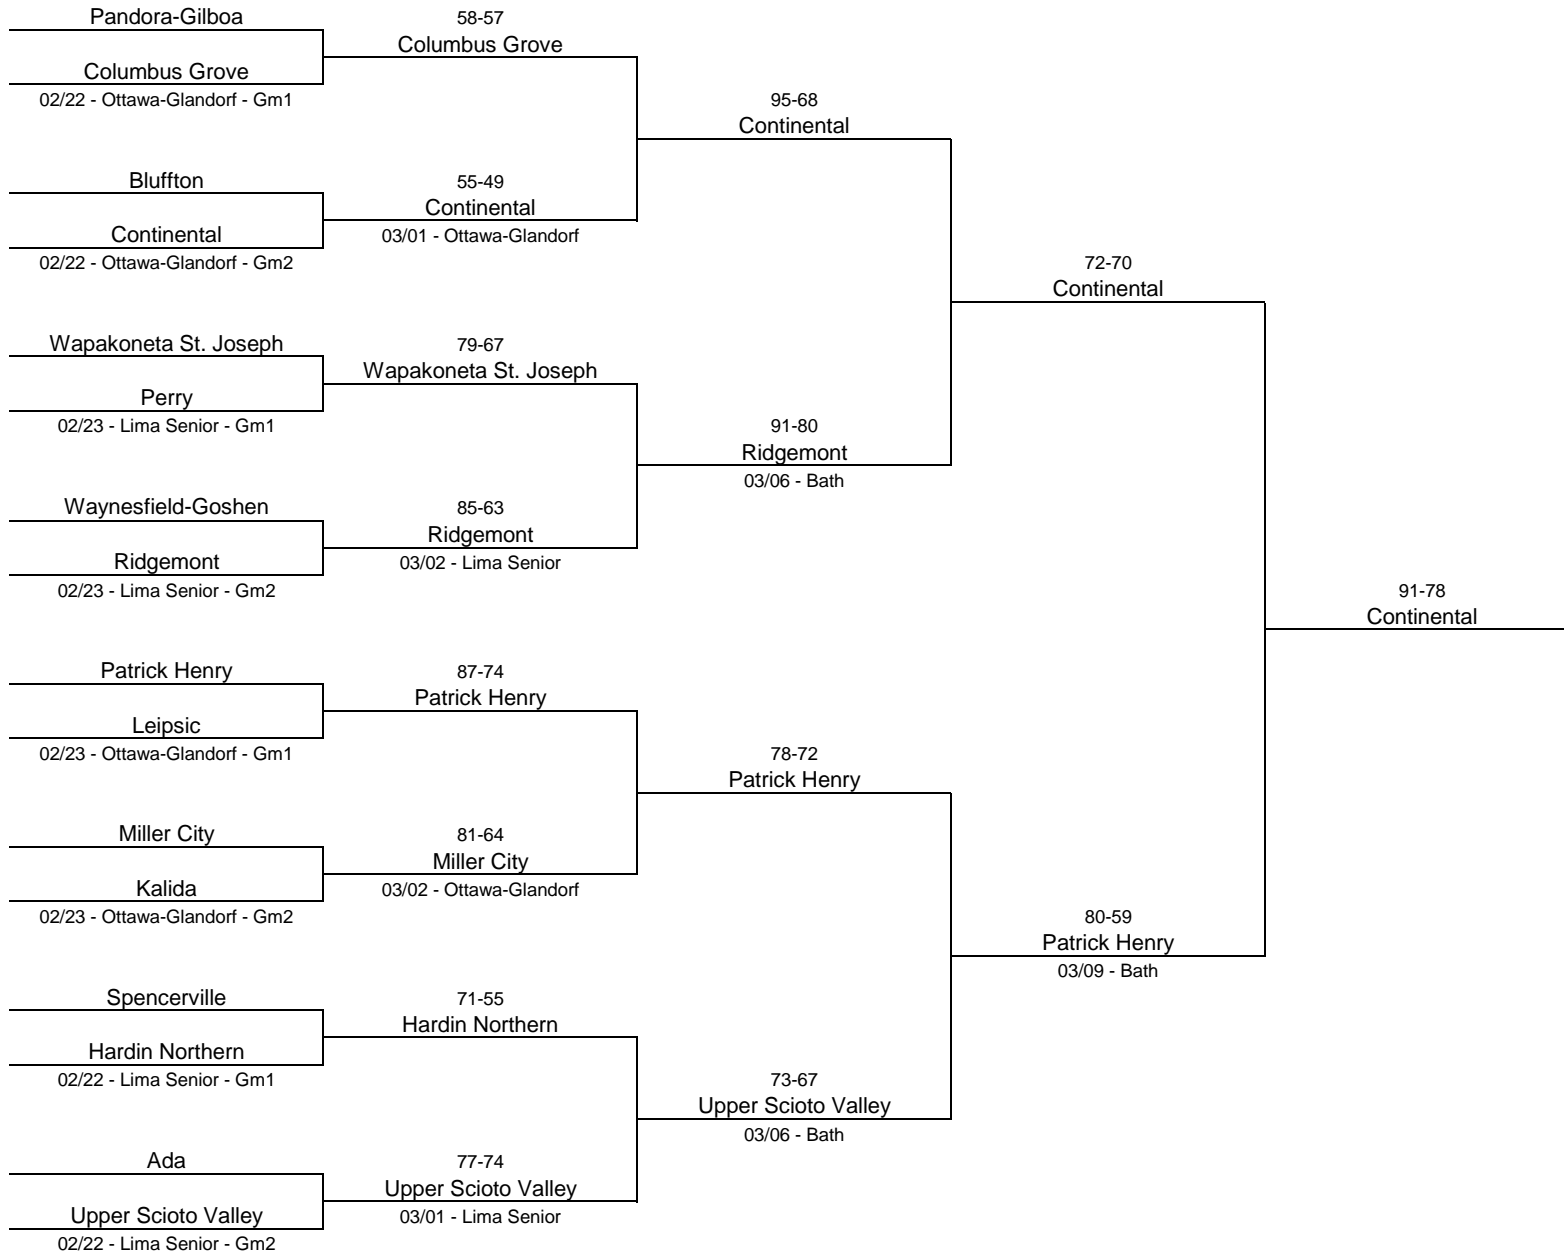

1973/74 Class A District Tournament - Bath High School