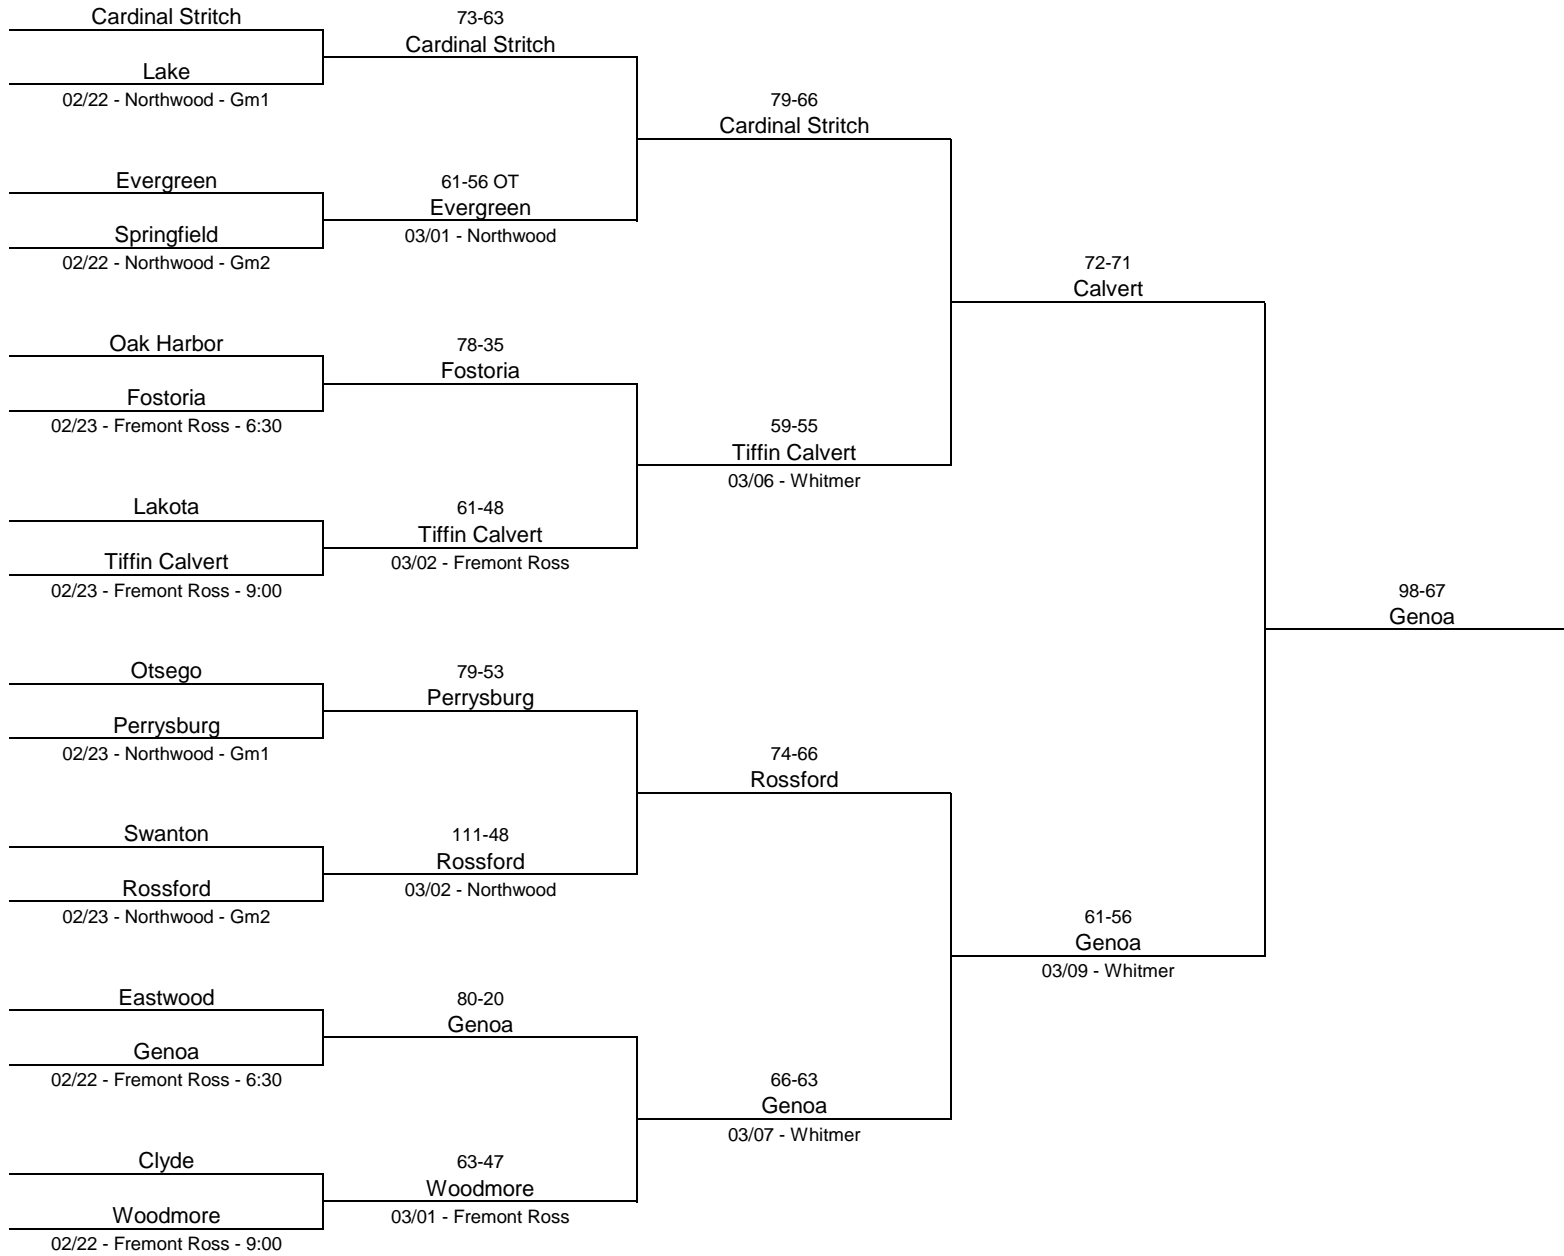

1973/74 Class AA District Tournament - Whitmer High School