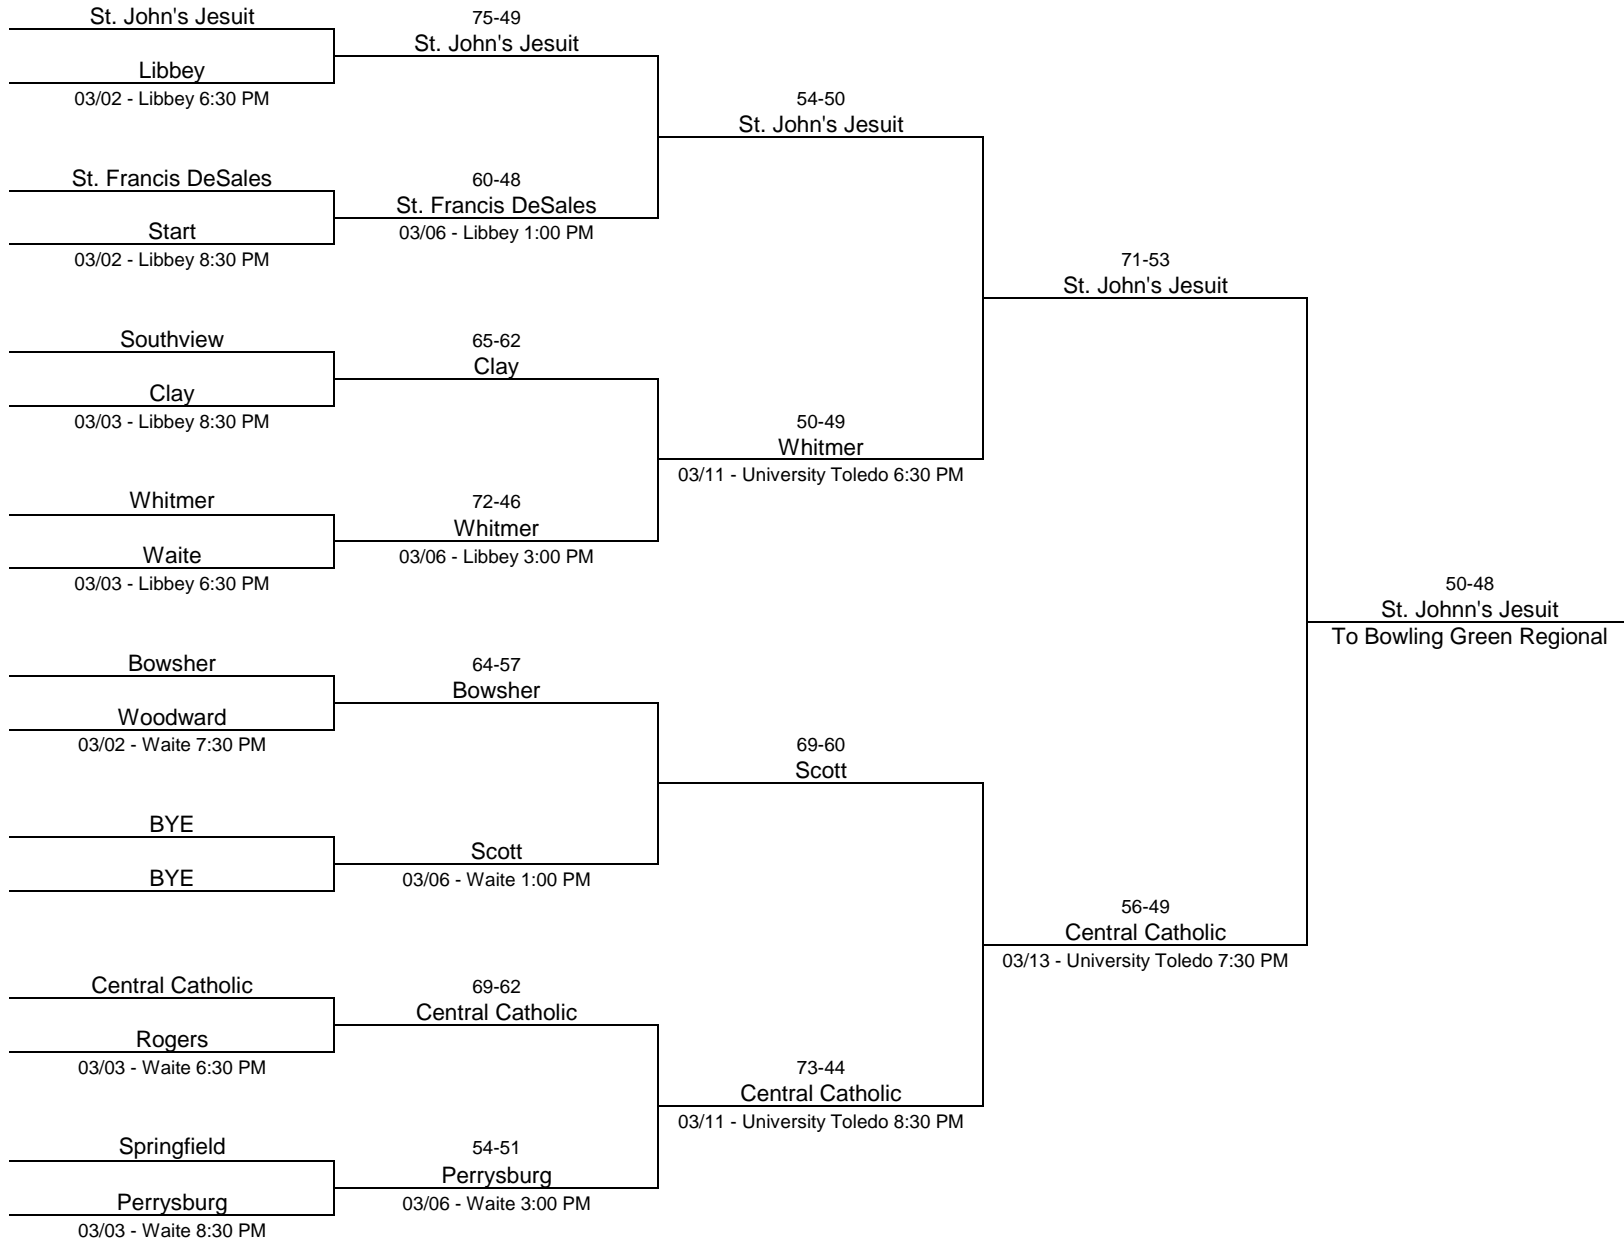

1992/93 Division I - Bowling Green State University

1992/93 Division I - University of Toledo

1992/93 Division II - Ohio Northern University

1992/93 Division II - Ashland University

1992/93 Division III - Ashland University

1992/93 Division III - Ohio Northern University

1992/93 Division III - Waite High School

1992/93 Division IV - Wapakoneta High School

1992/93 Division IV - Elida High School

1992/93 Division IV - Findlay High School

1992/93 Division IV - Napoleon High School

1992/93 Division IV - Fostoria High School

1992/93 Division IV - Galion High School