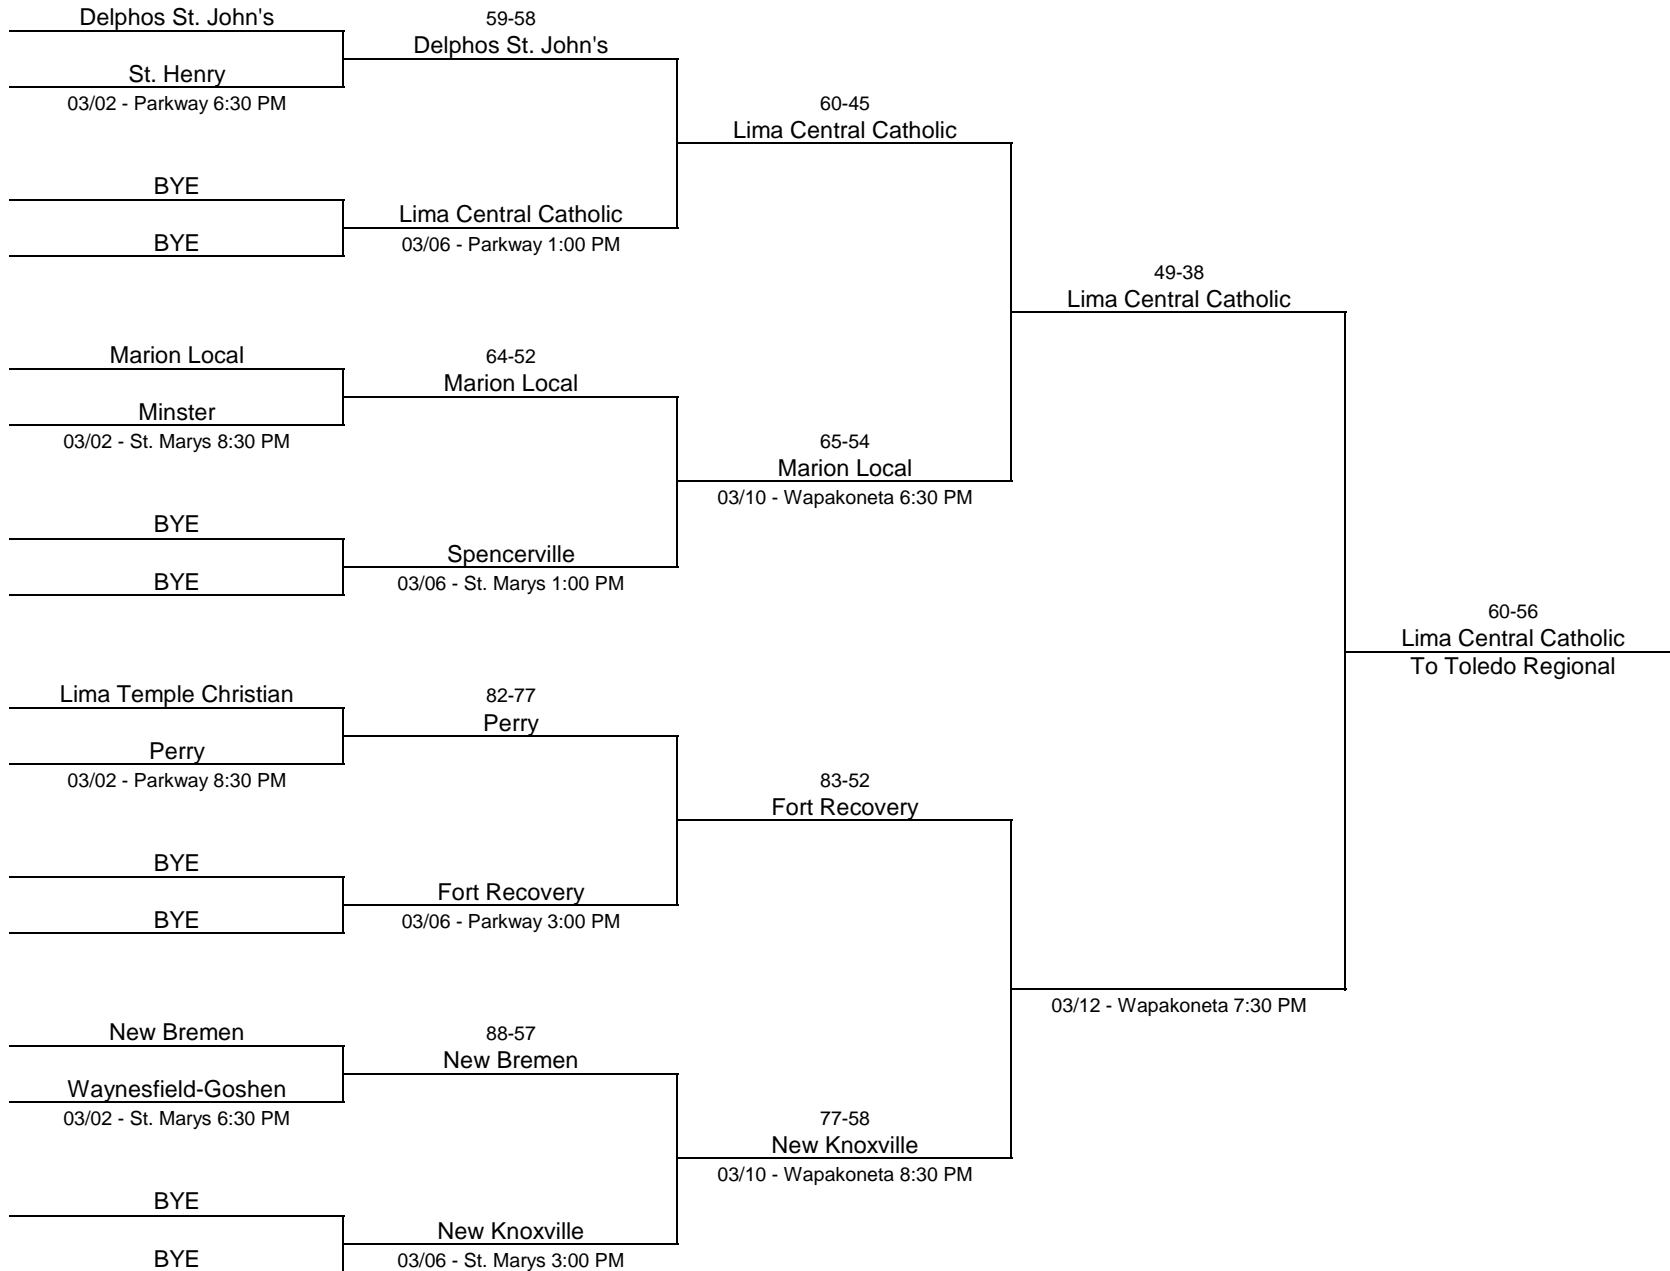

1992/93 Division I - Bowling Green State University

1992/93 Division I - University of Toledo

1992/93 Division II - Ohio Northern University

1992/93 Division II - Ashland University

1992/93 Division III - Ashland University

1992/93 Division III - Ohio Northern University

1992/93 Division III - Waite High School

1992/93 Division IV - Wapakoneta High School

1992/93 Division IV - Elida High School

1992/93 Division IV - Findlay High School

1992/93 Division IV - Napoleon High School

1992/93 Division IV - Fostoria High School

1992/93 Division IV - Galion High School