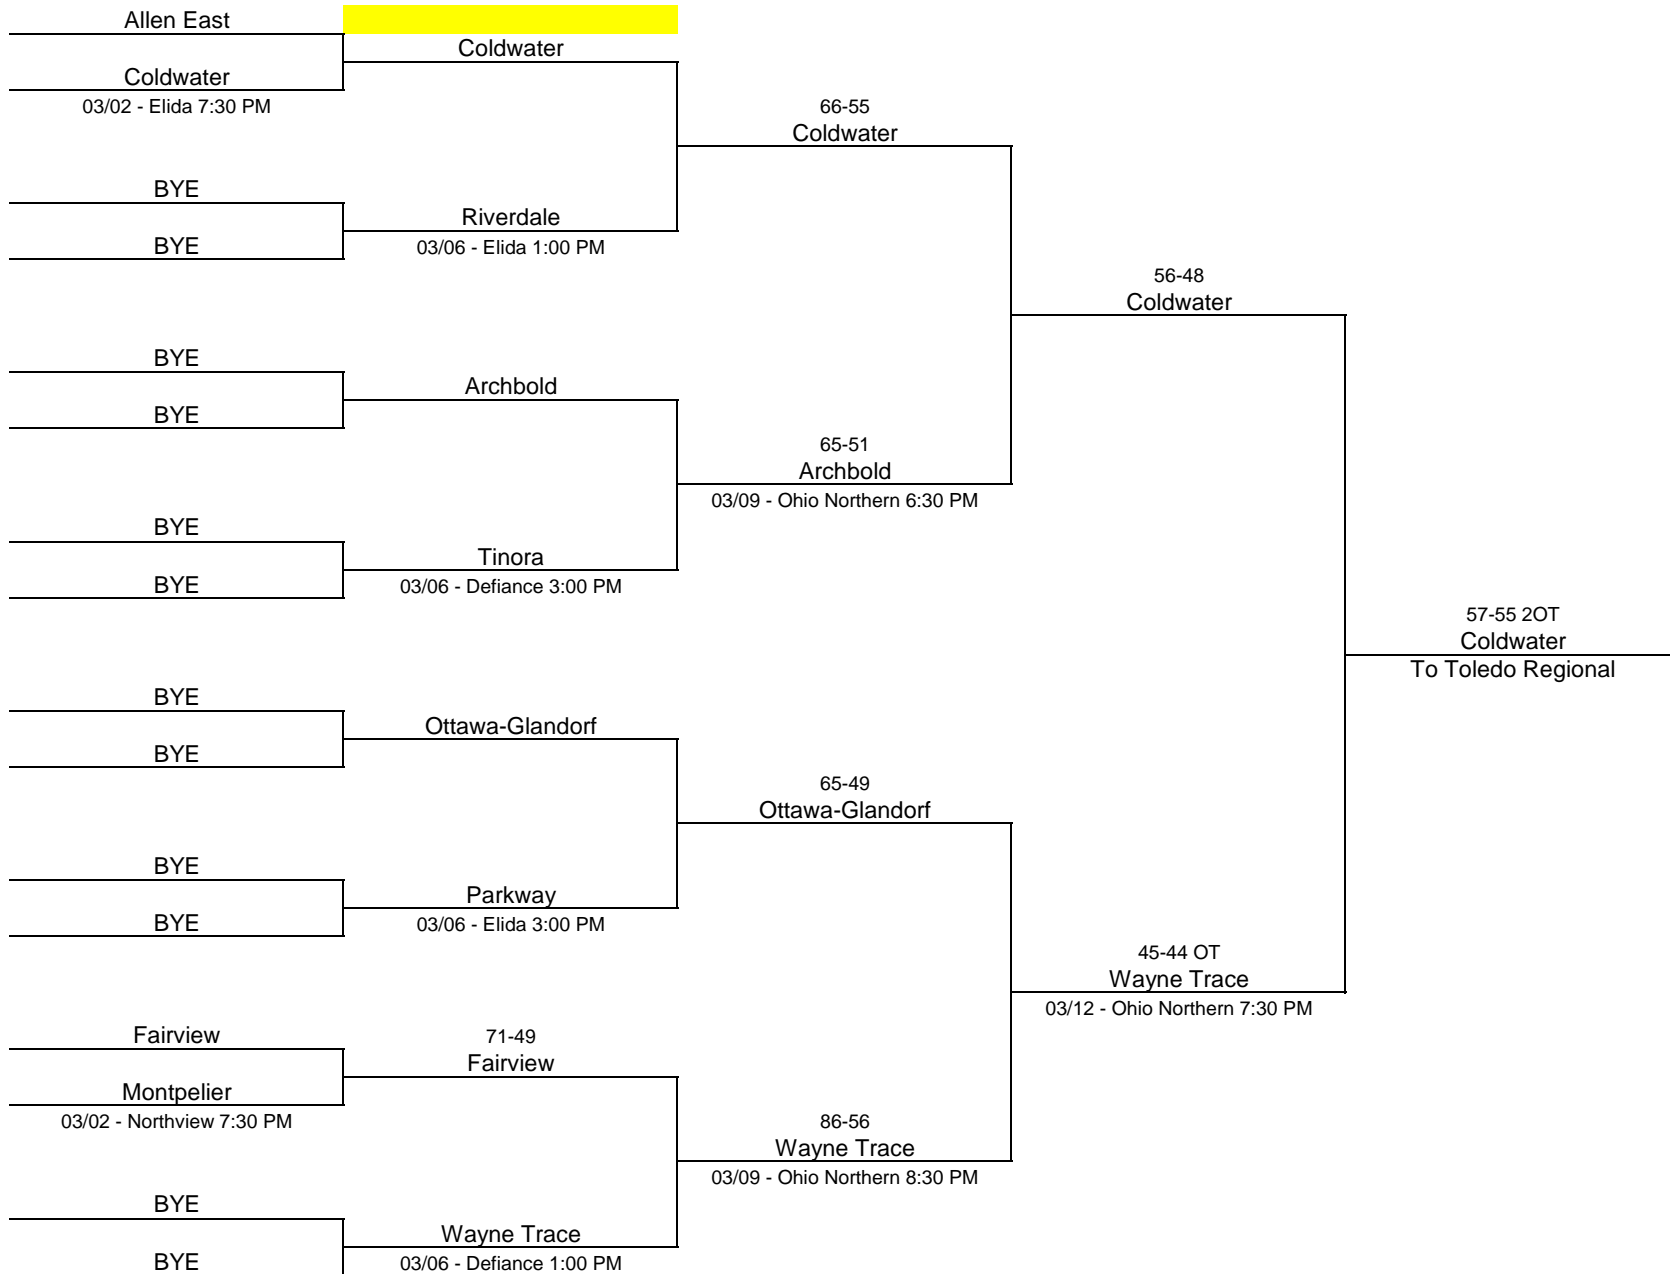

1992/93 Division I - Bowling Green State University

1992/93 Division I - University of Toledo

1992/93 Division II - Ohio Northern University

1992/93 Division II - Ashland University

1992/93 Division III - Ashland University

1992/93 Division III - Ohio Northern University

1992/93 Division III - Waite High School

1992/93 Division IV - Wapakoneta High School

1992/93 Division IV - Elida High School

1992/93 Division IV - Findlay High School