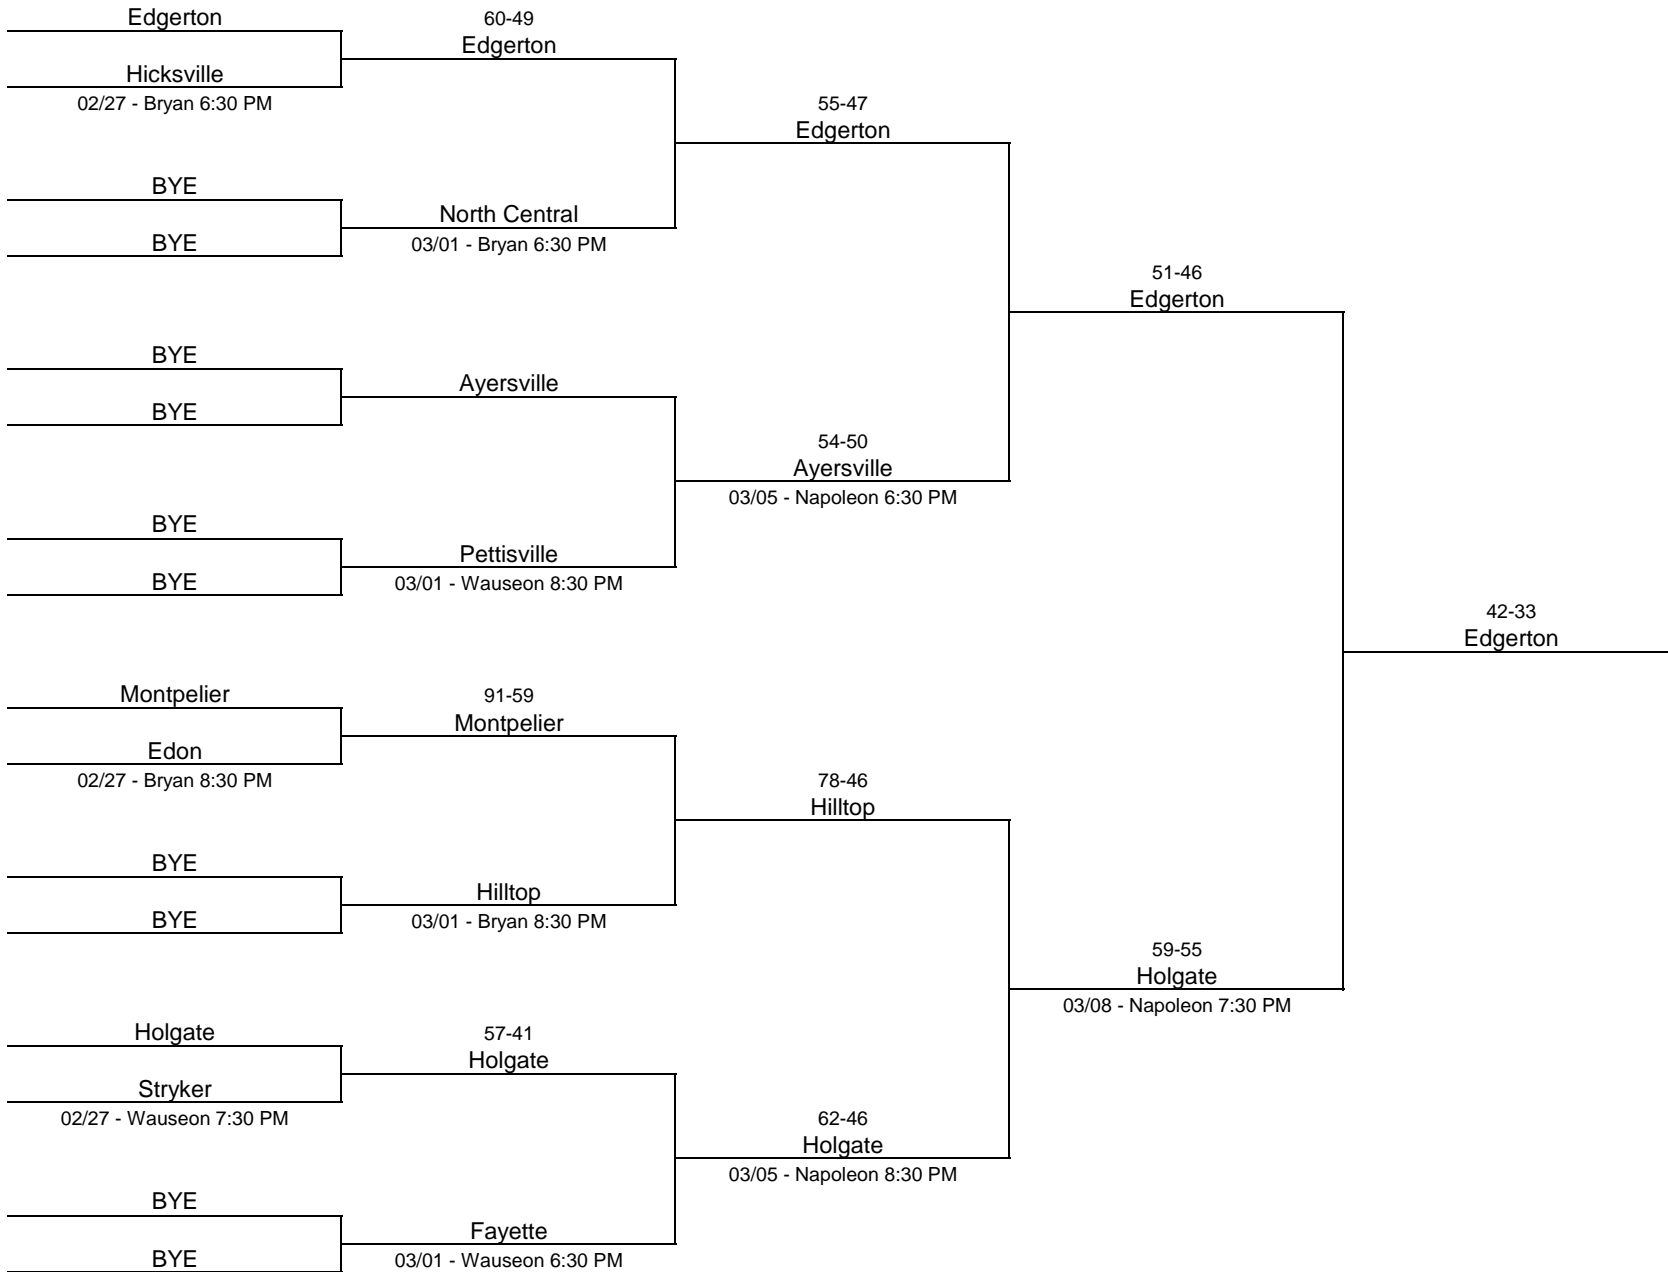

1995/96 Division IV - Napoleon High School