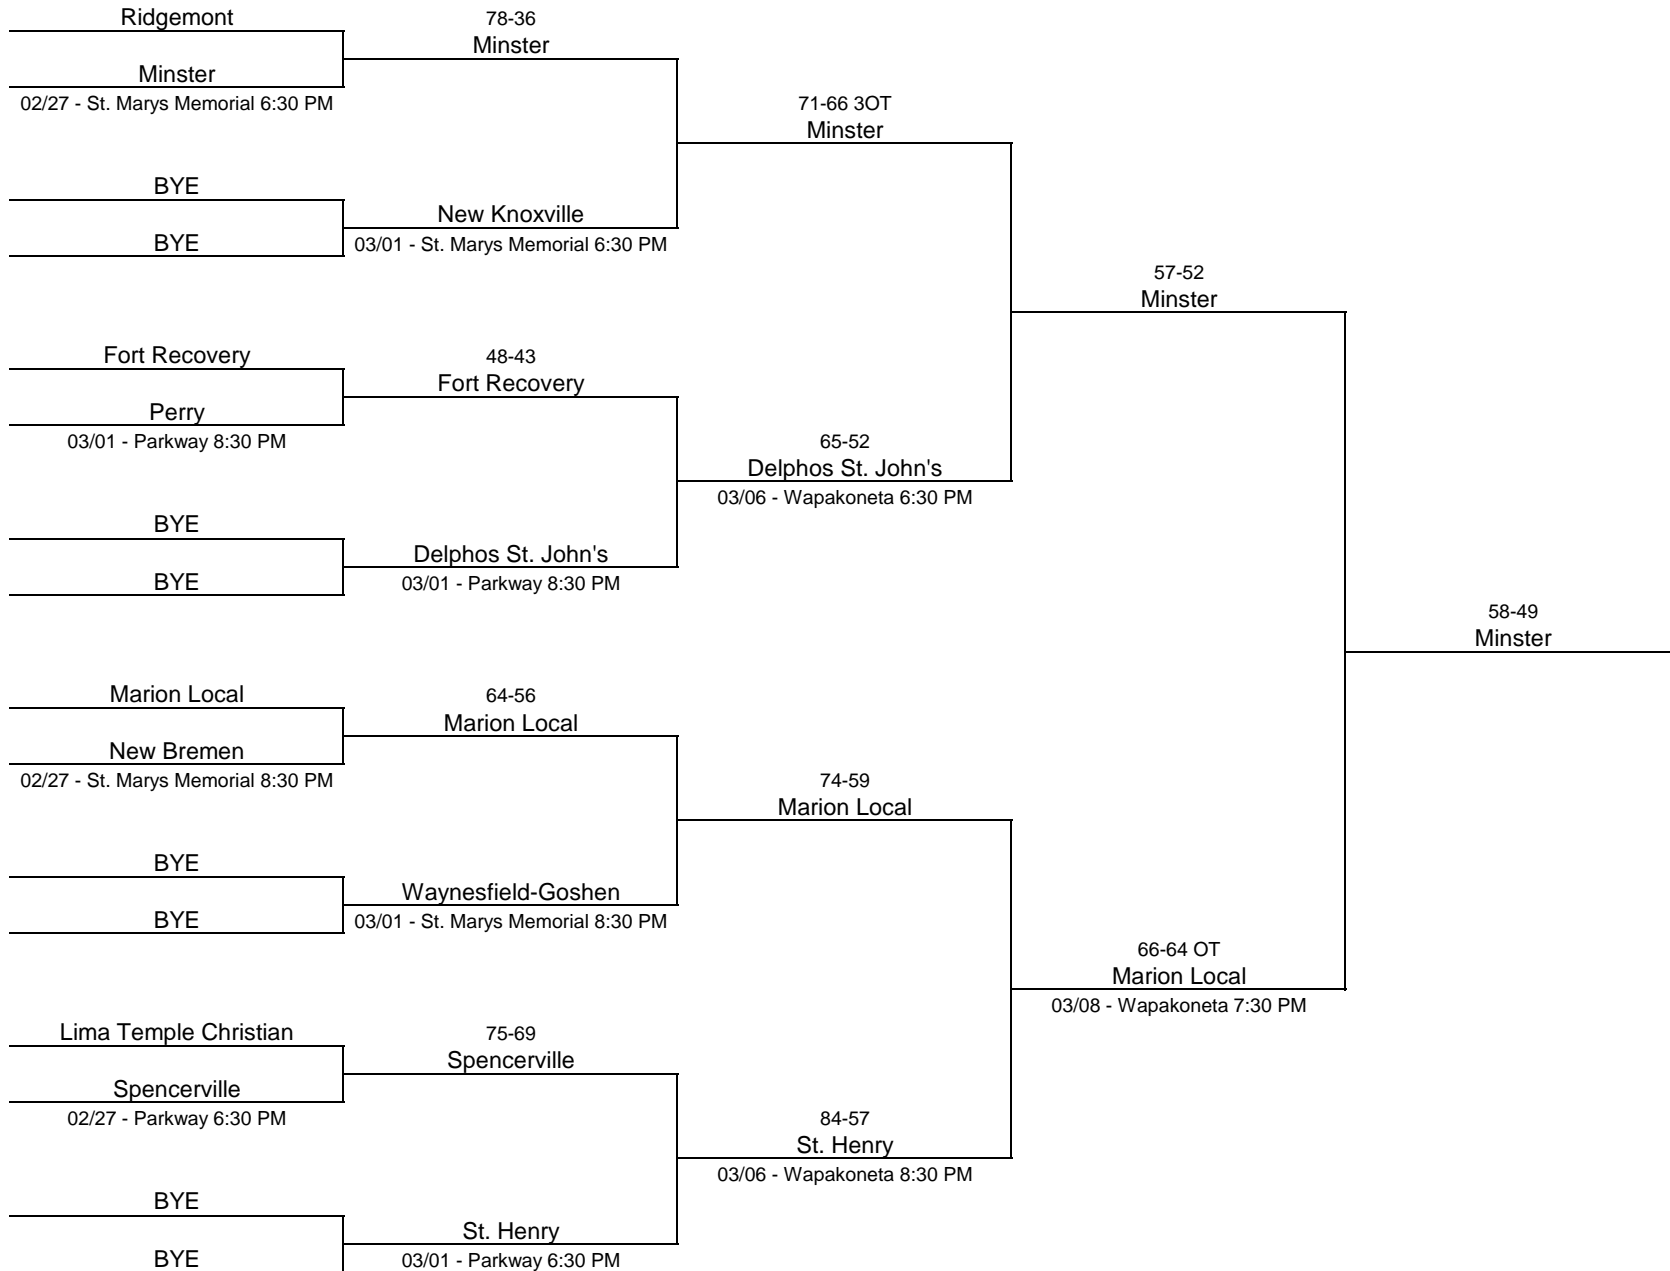

1995/96 Division IV - Wapakoneta High School