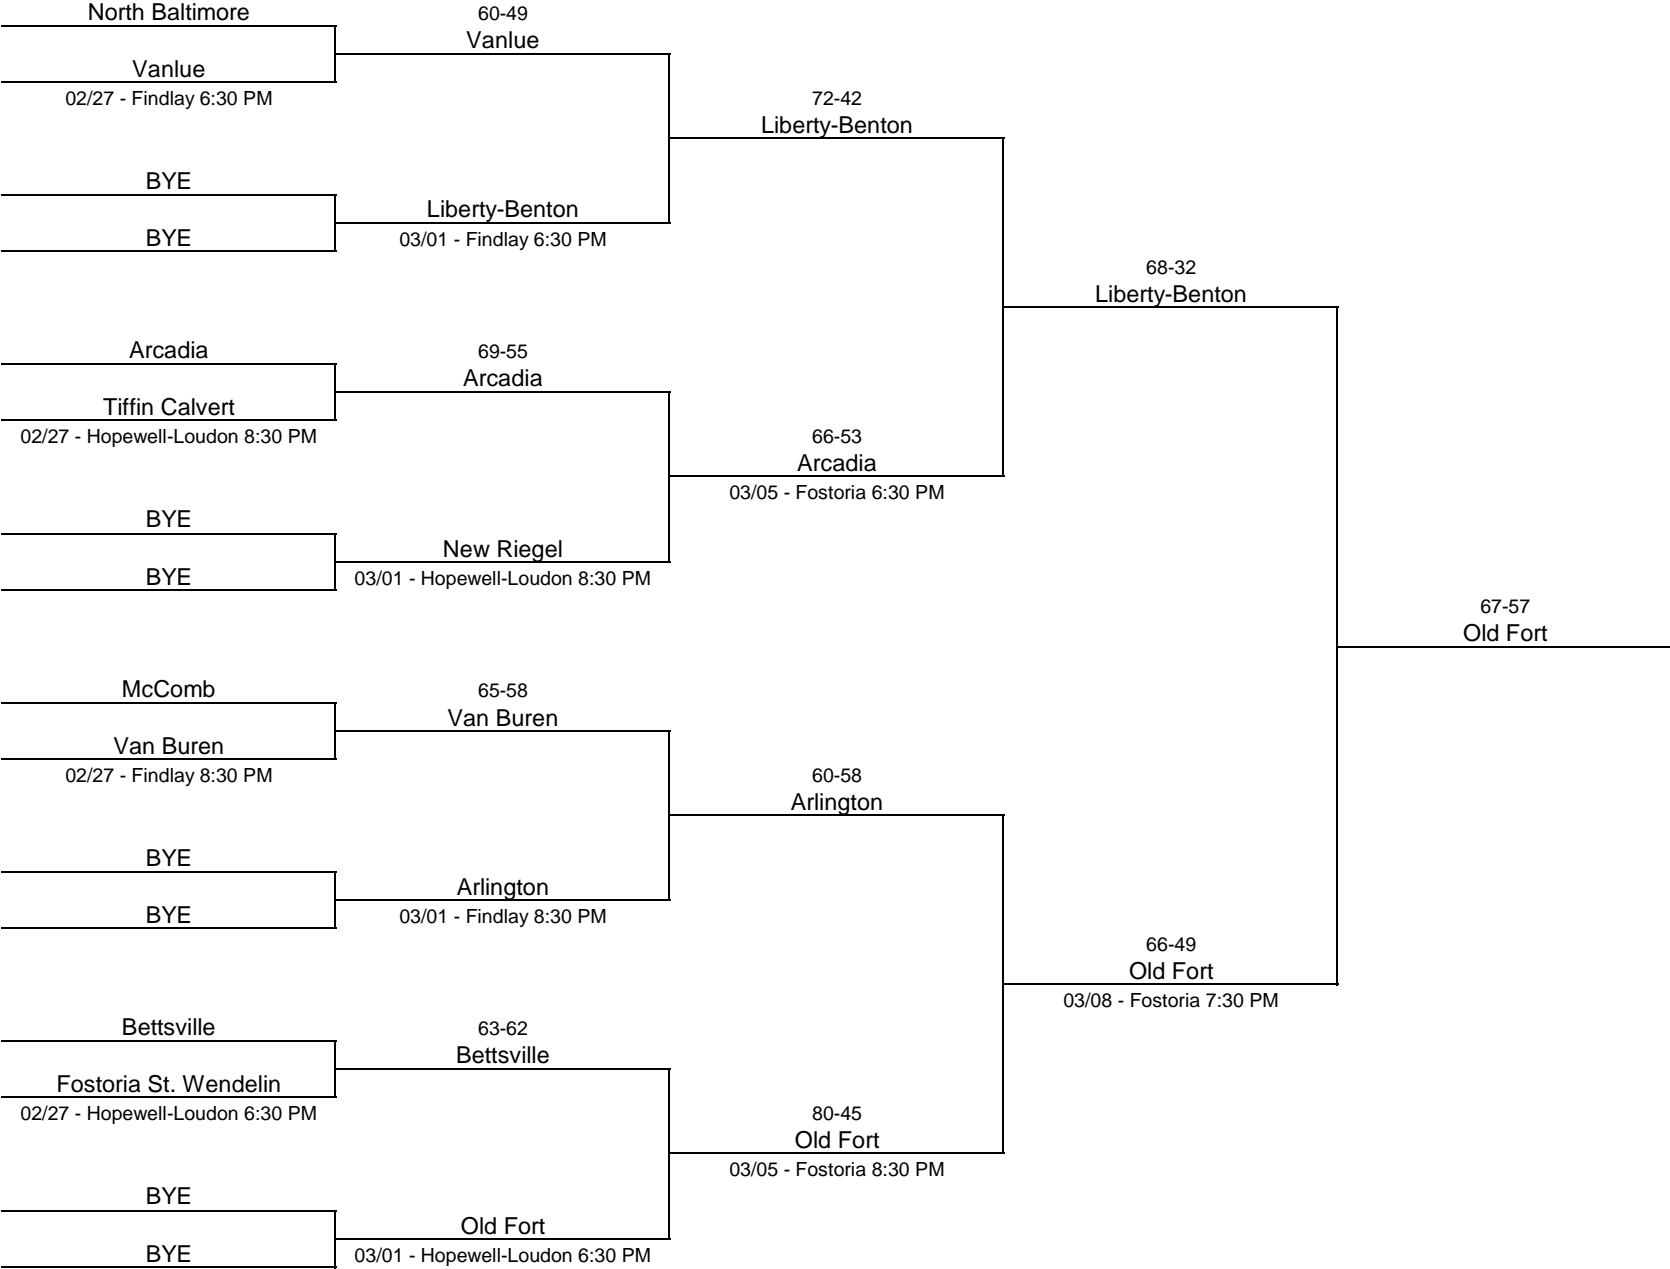

1995/96 Division IV - Fostoria High School