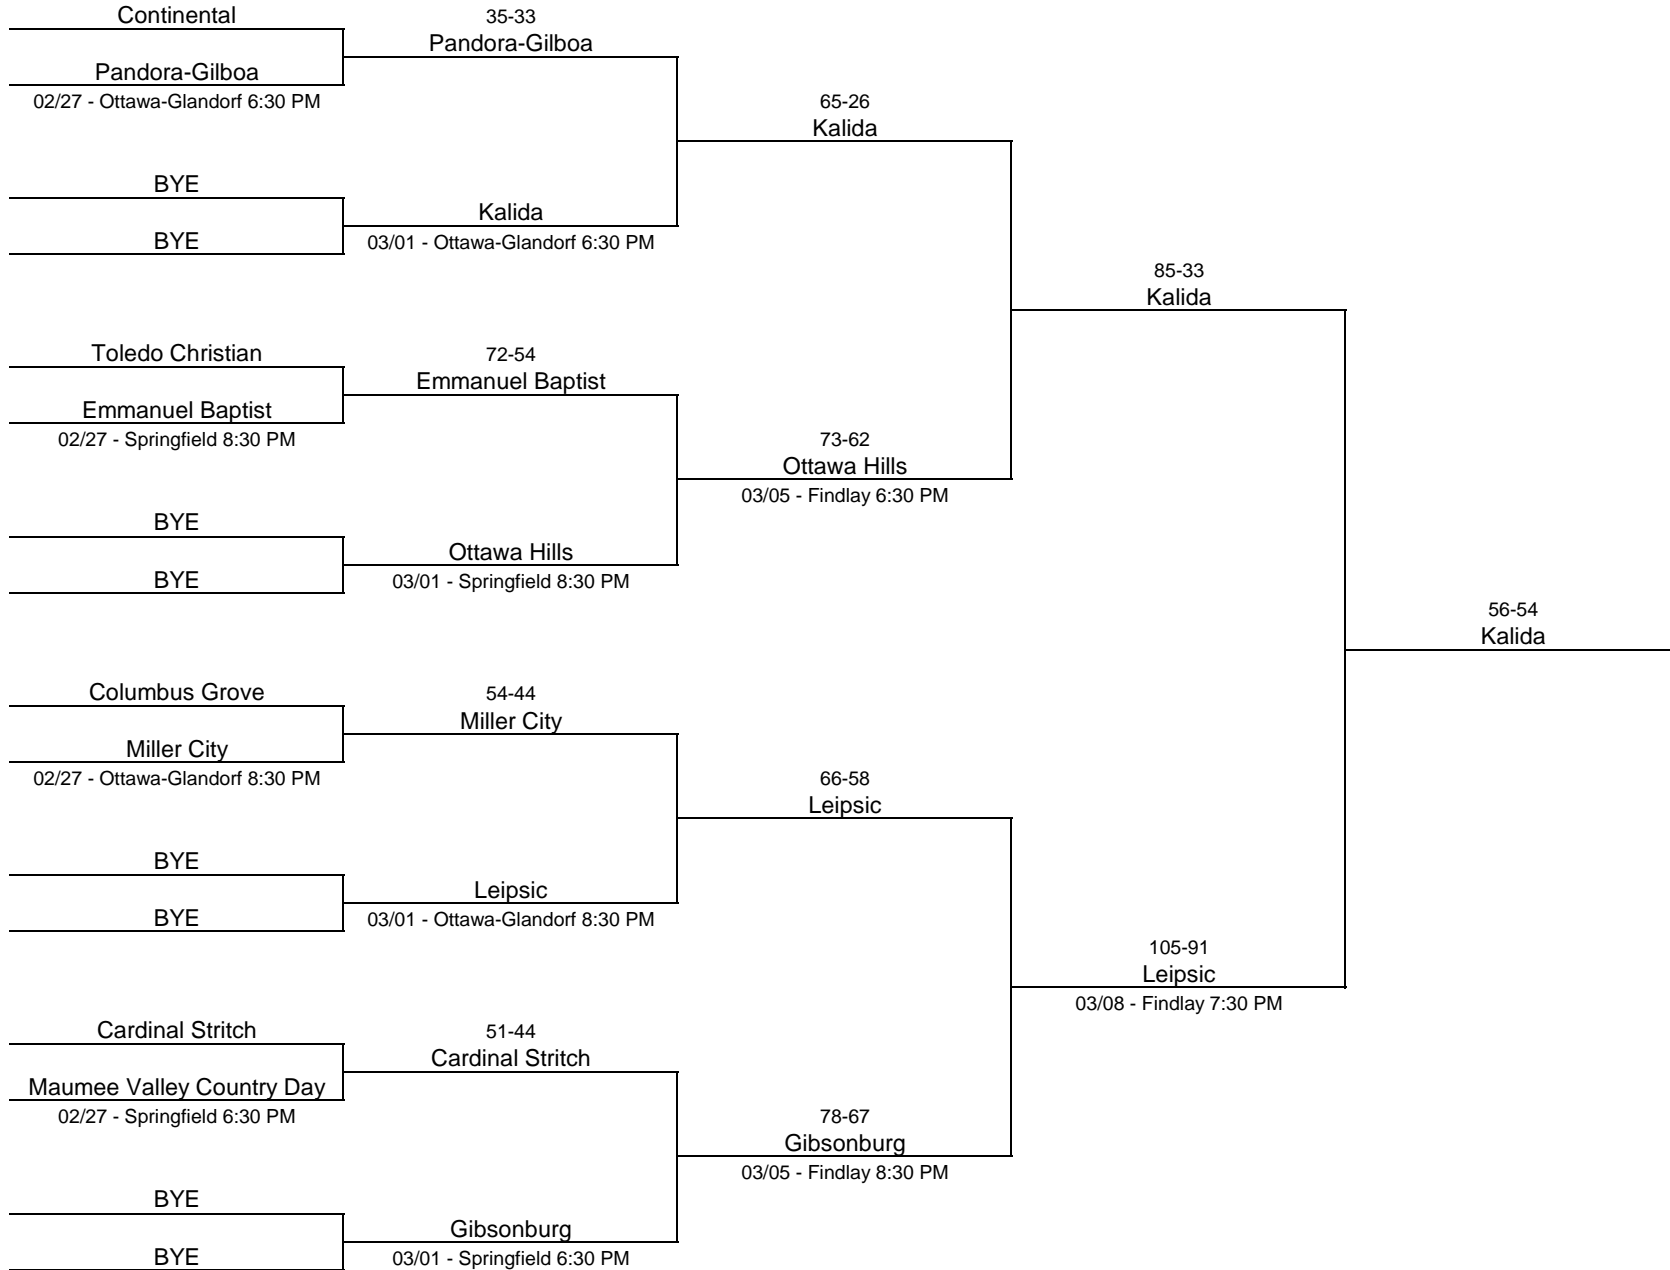

1995/96 Division IV - Findlay High School