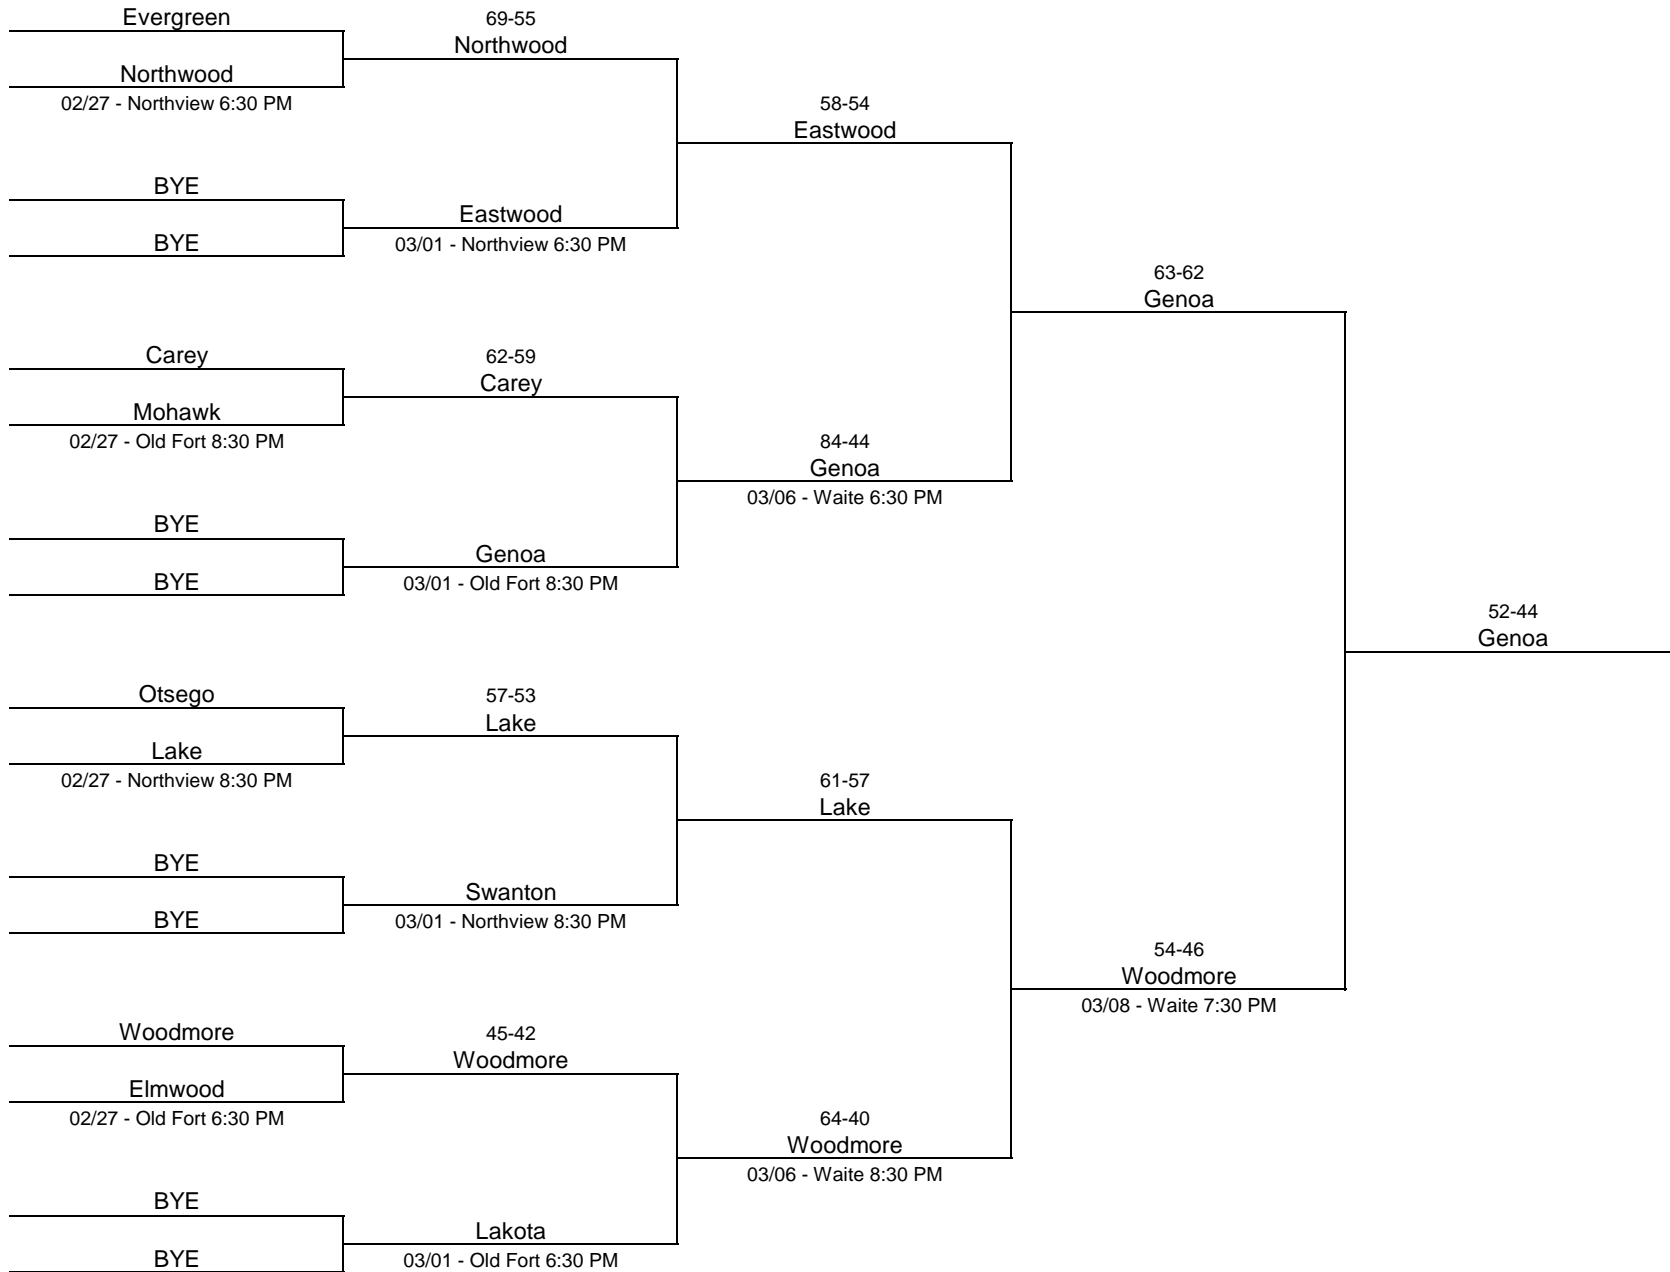

1995/96 Division III - Waite High School