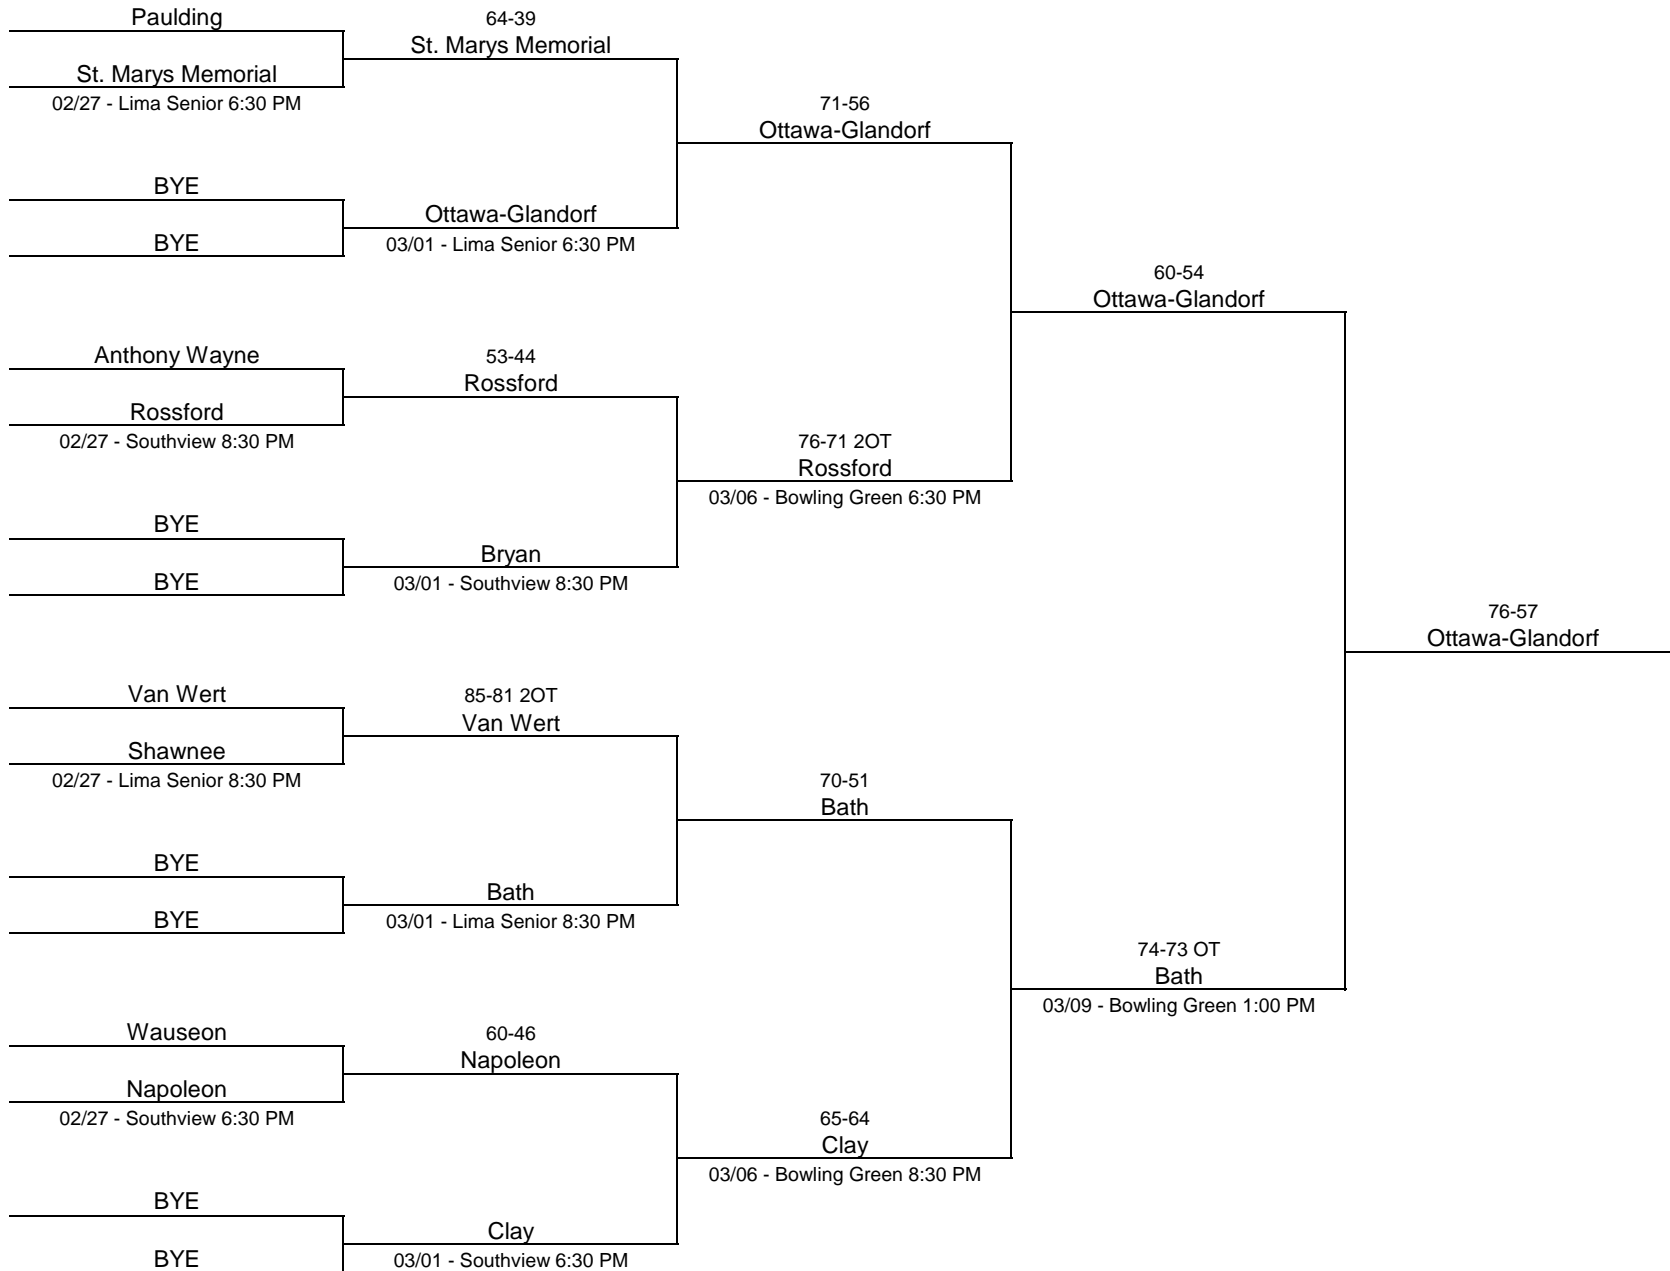

1995/96 Division II - Bowling Green State University