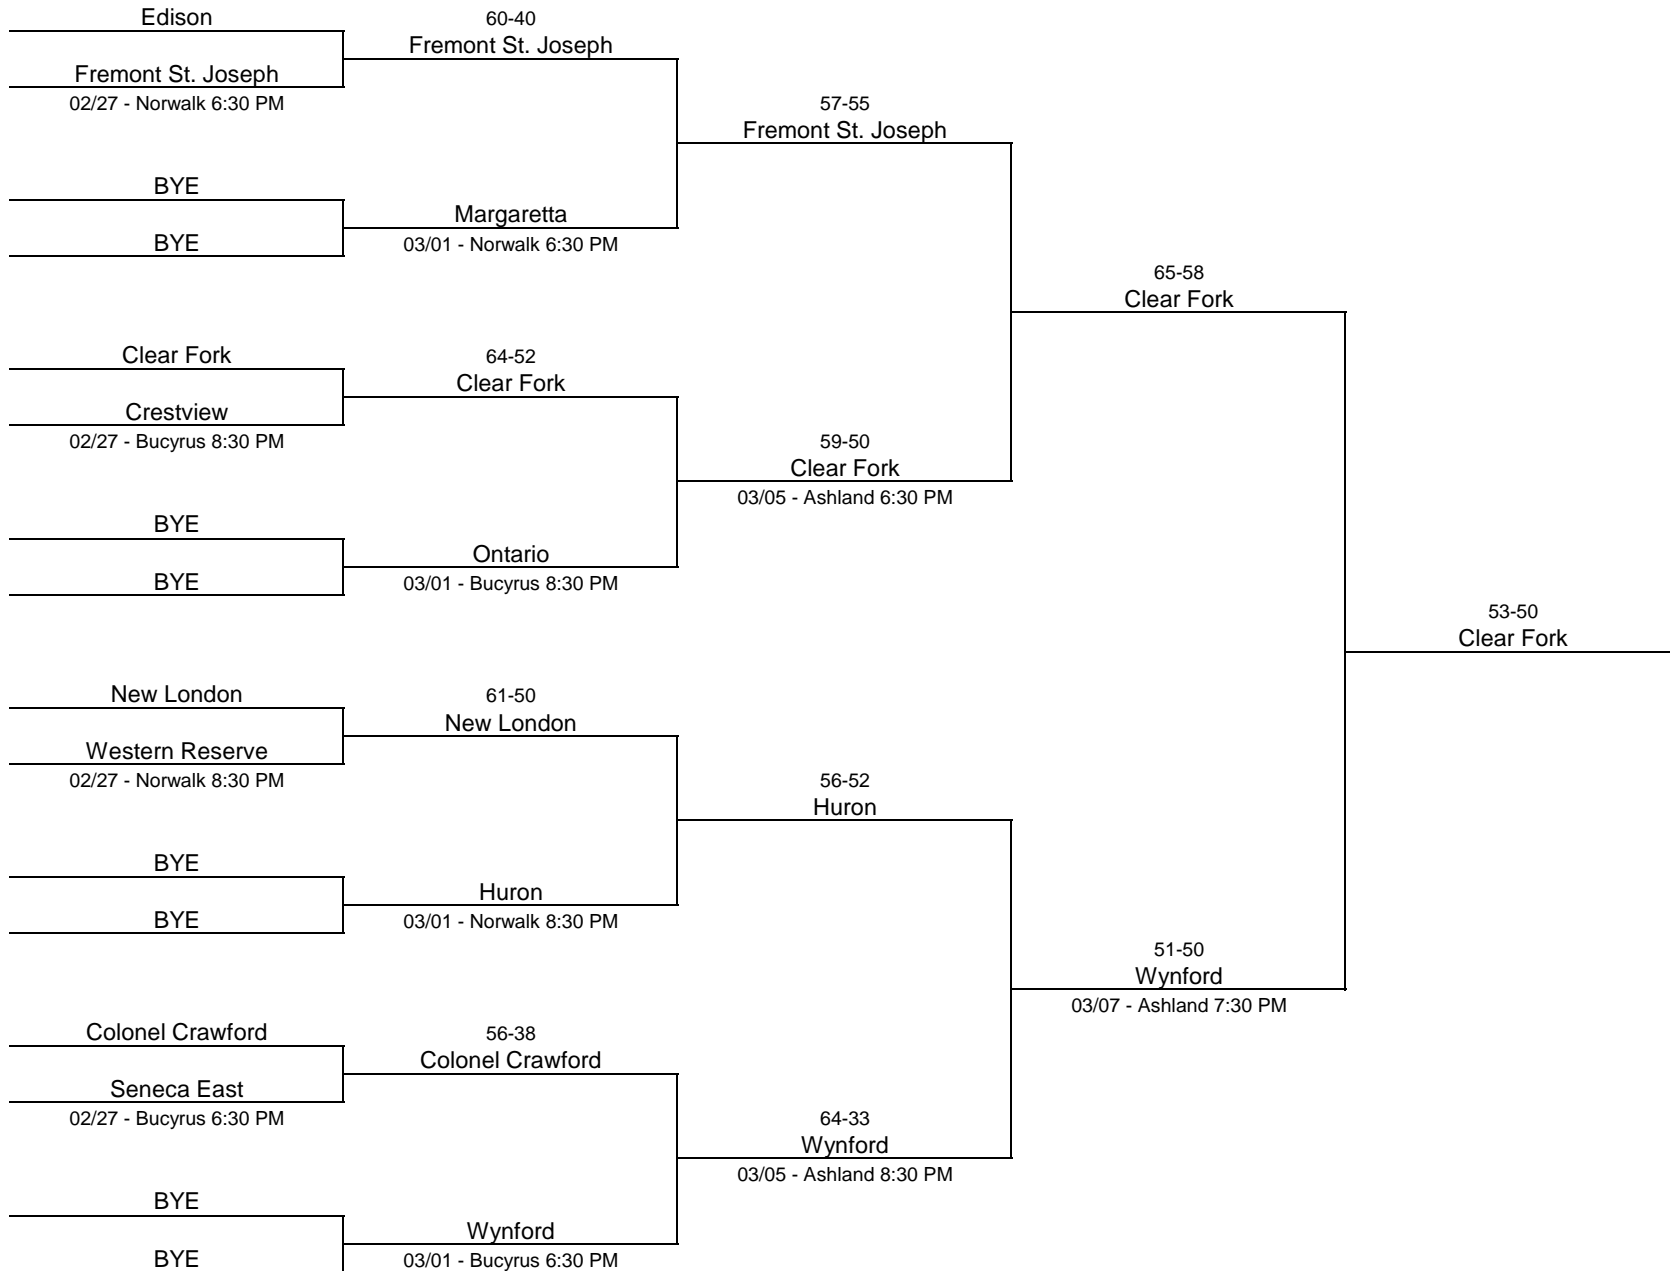

1995/96 Division III - Ashland University