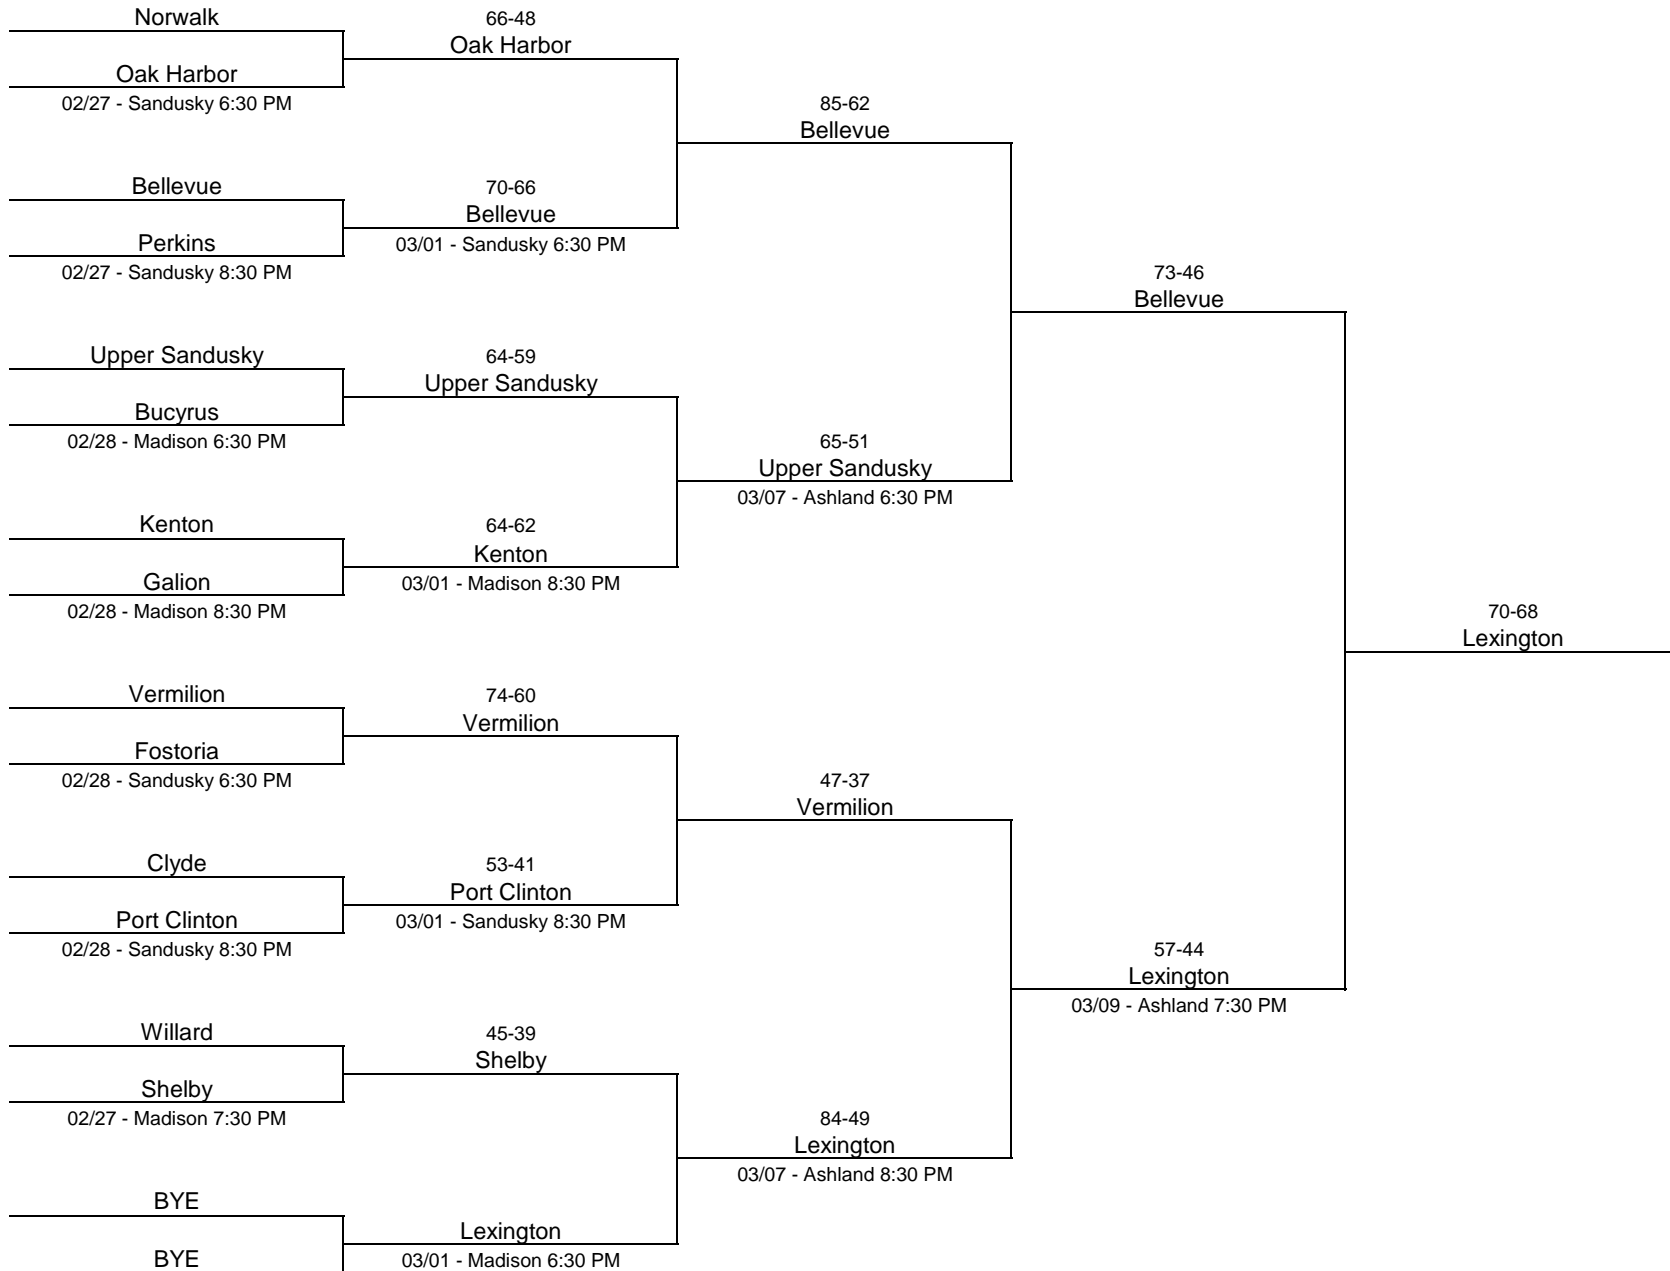

1995/96 Division II - Ashland University