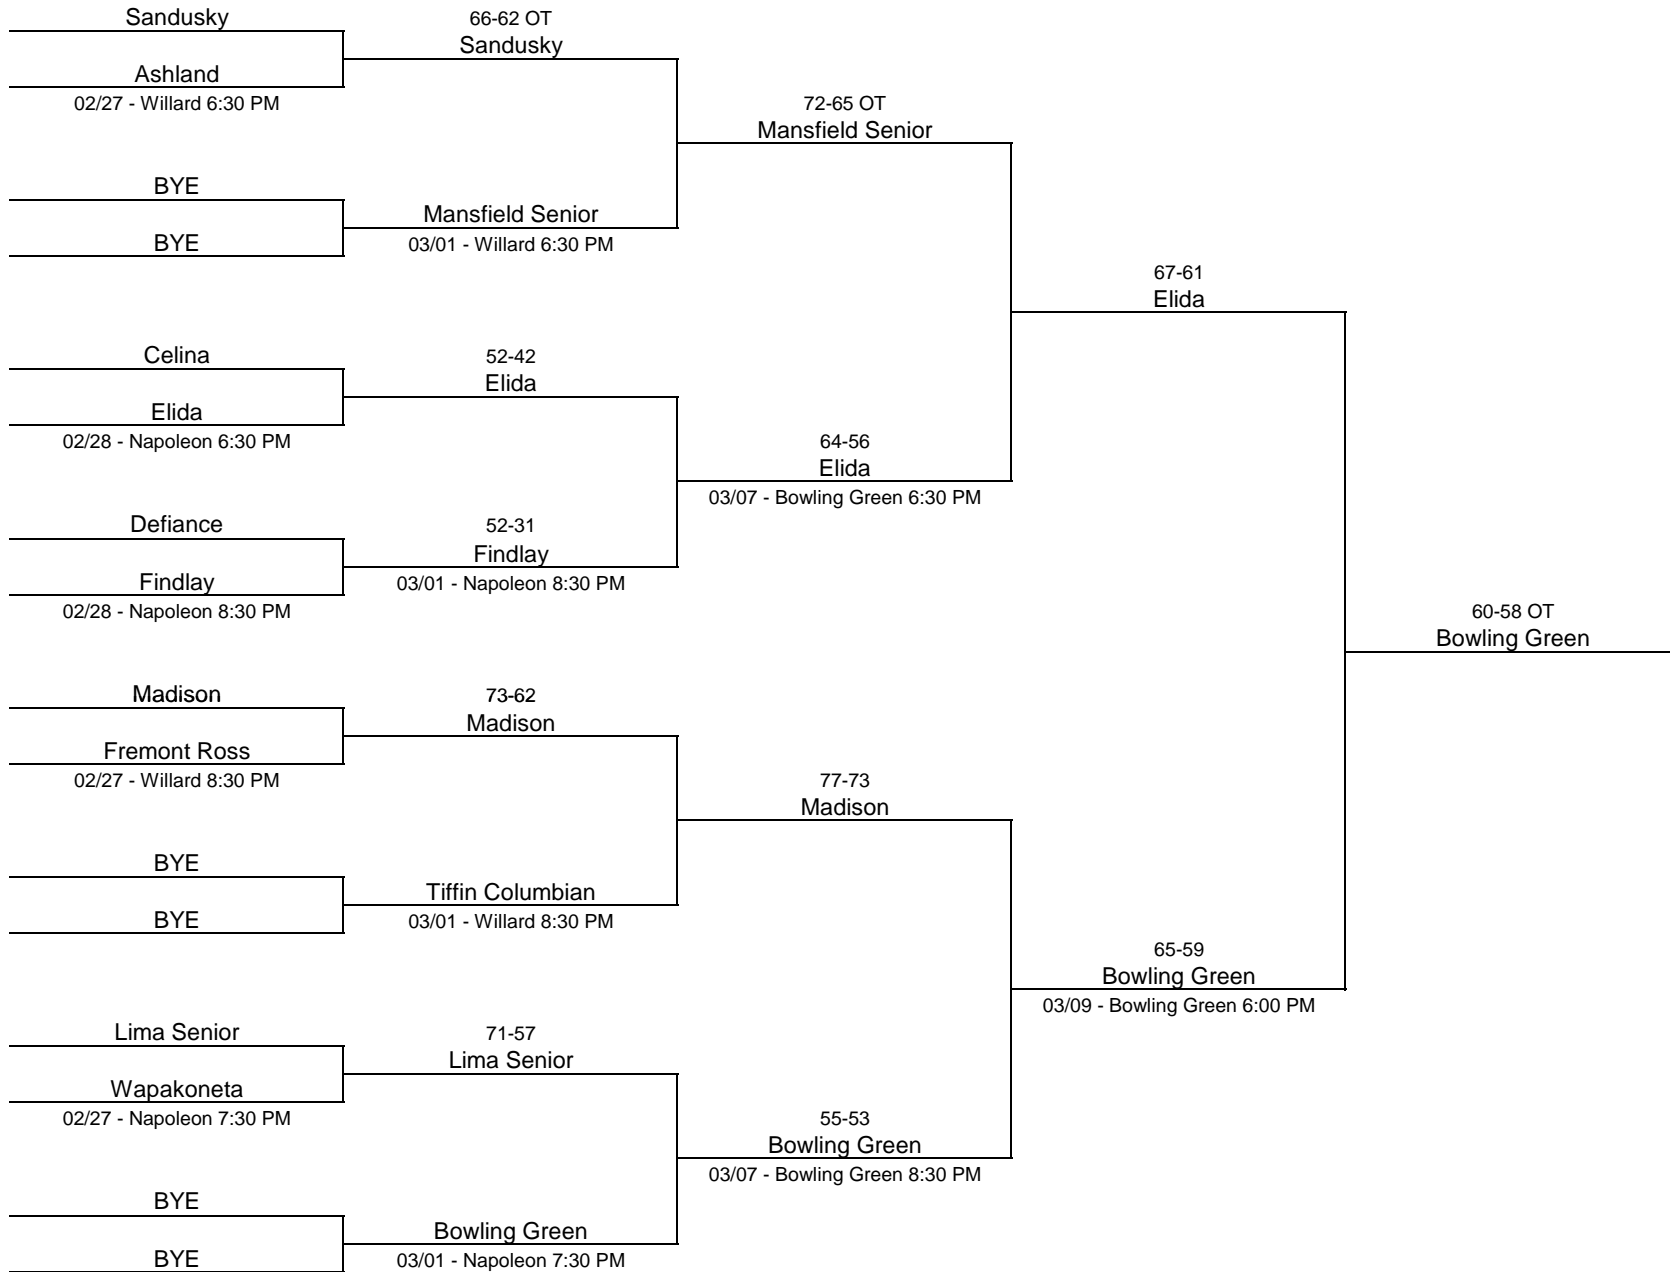

## 1995/96 Division I - Bowling Green State University