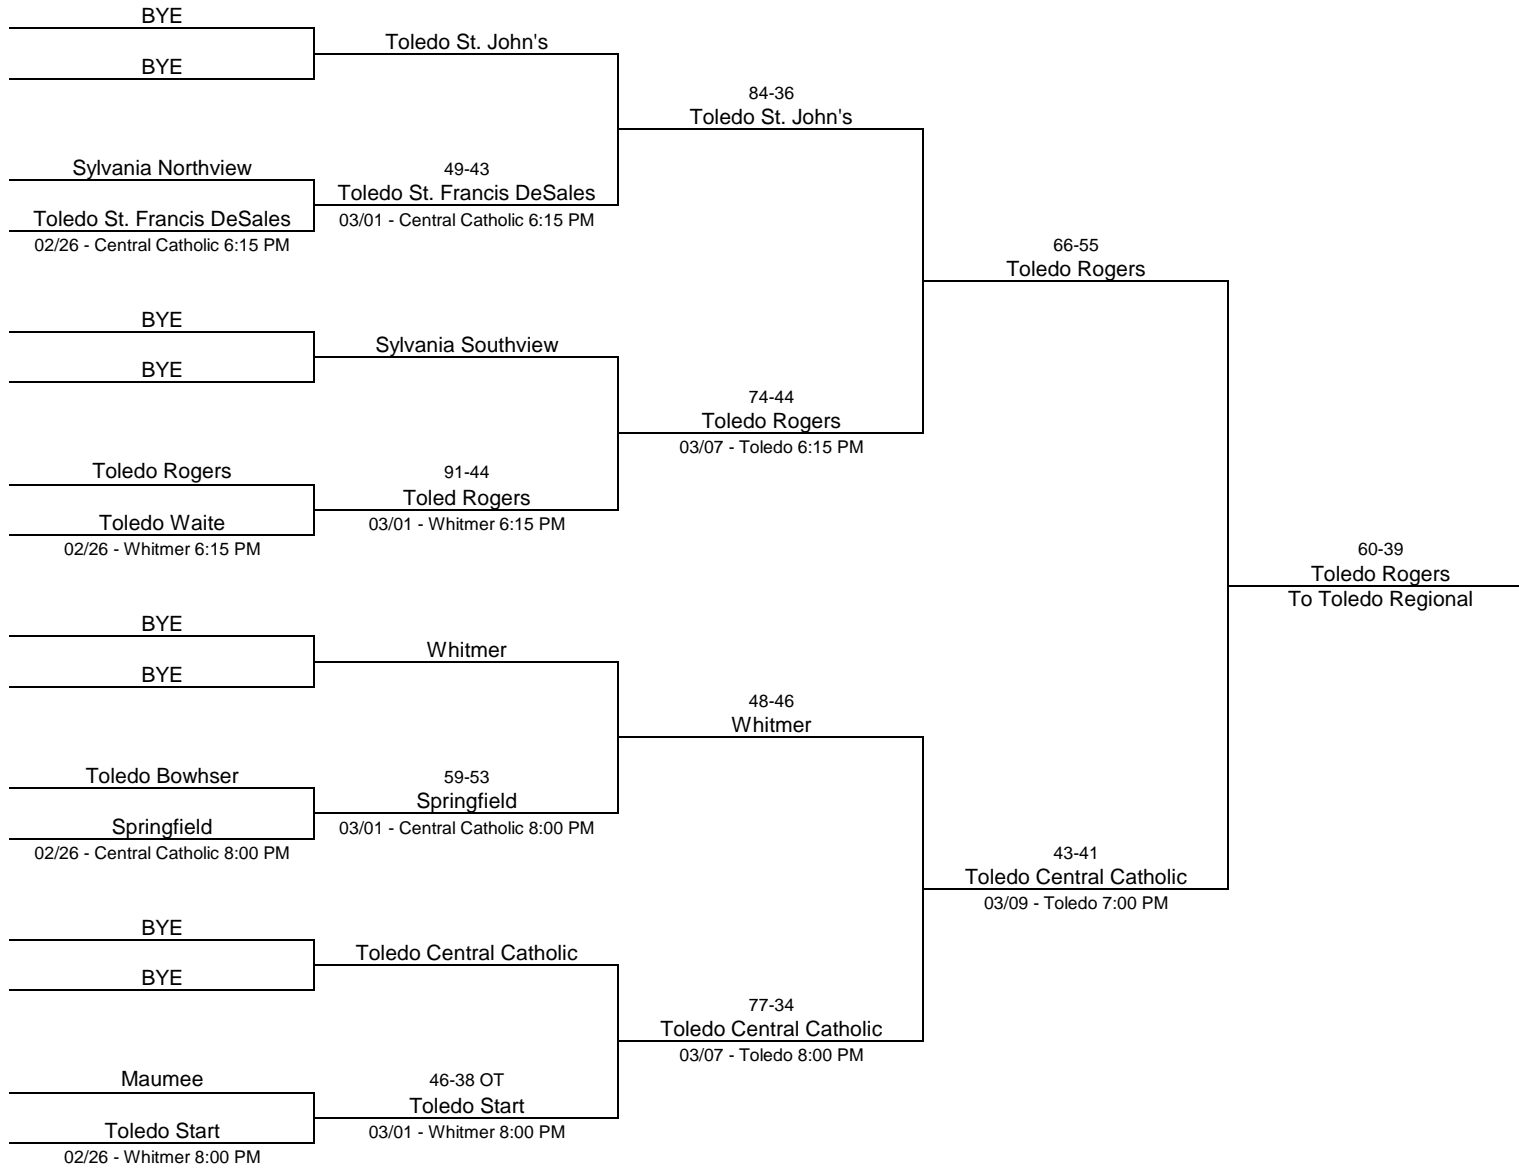

## 2012/13 Division I - University of Toledo

#Whitmer later vacates entire 2012/13 season due to ineligible player