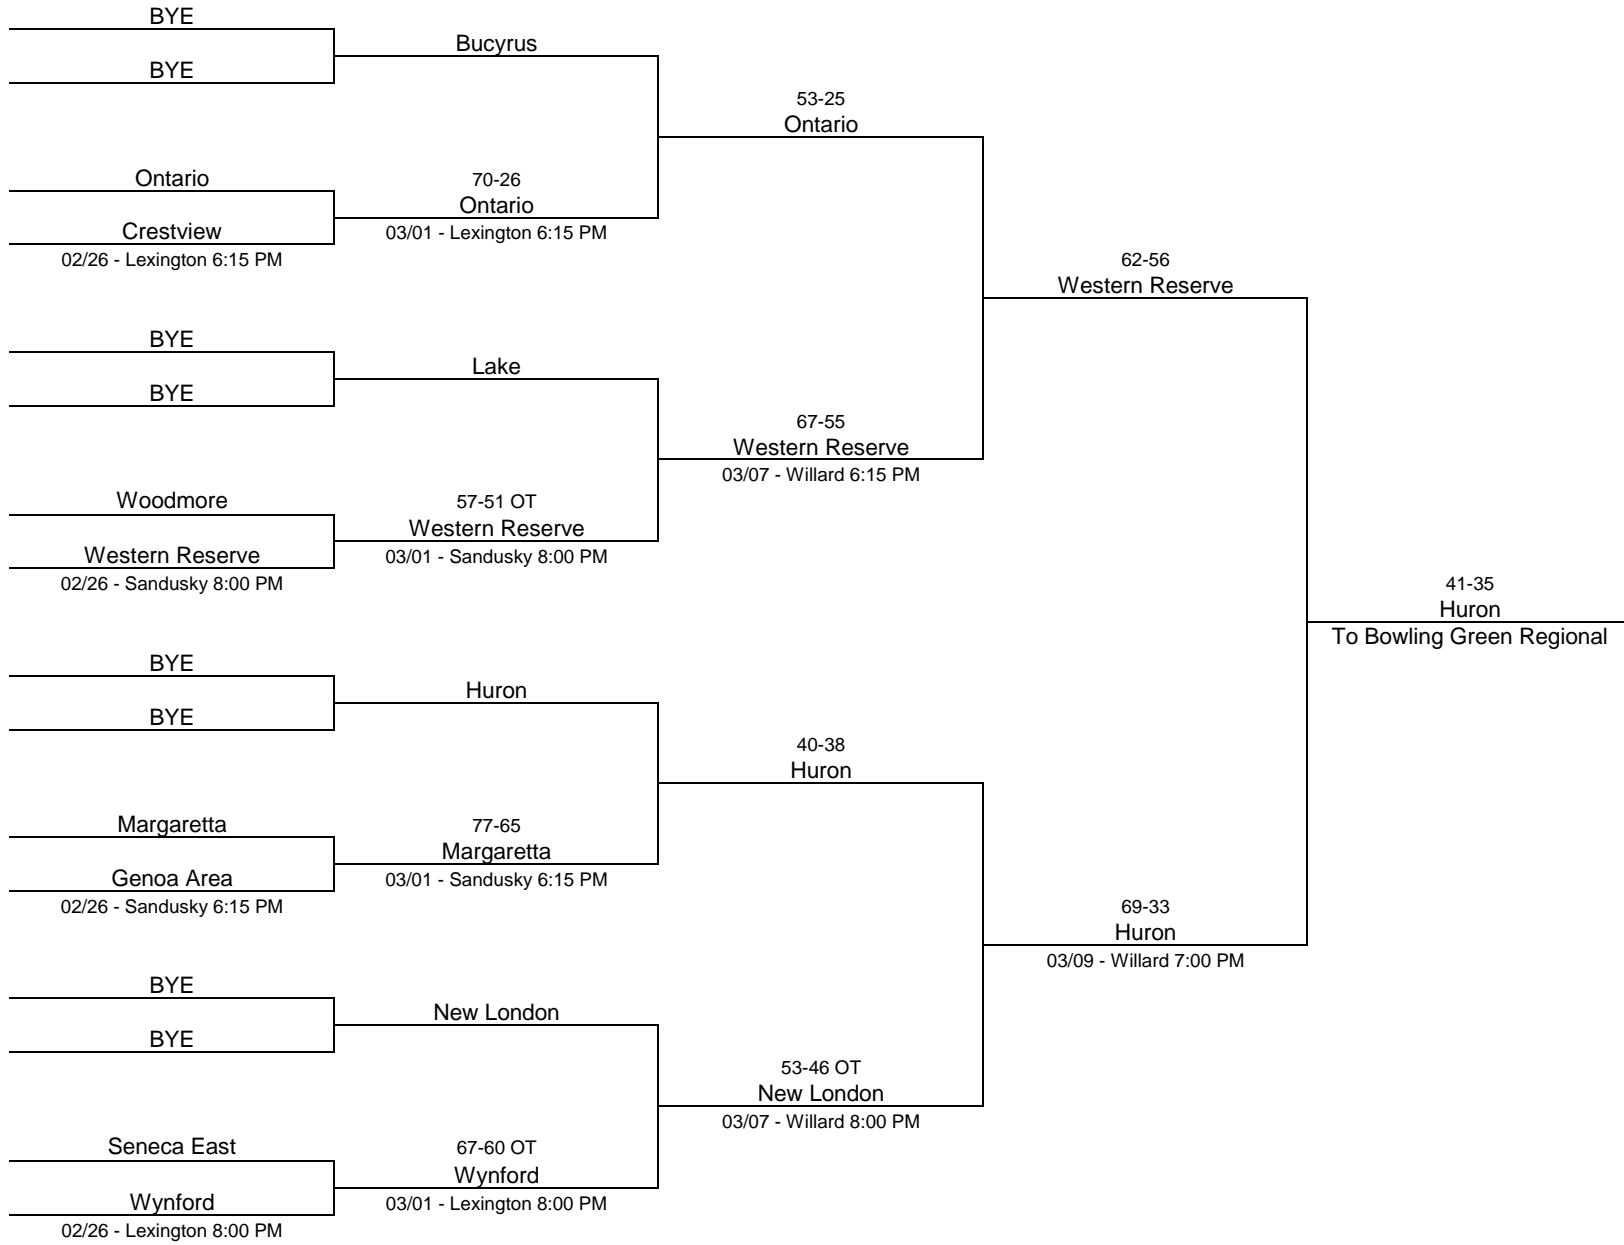

2012/13 Division III - Willard High School