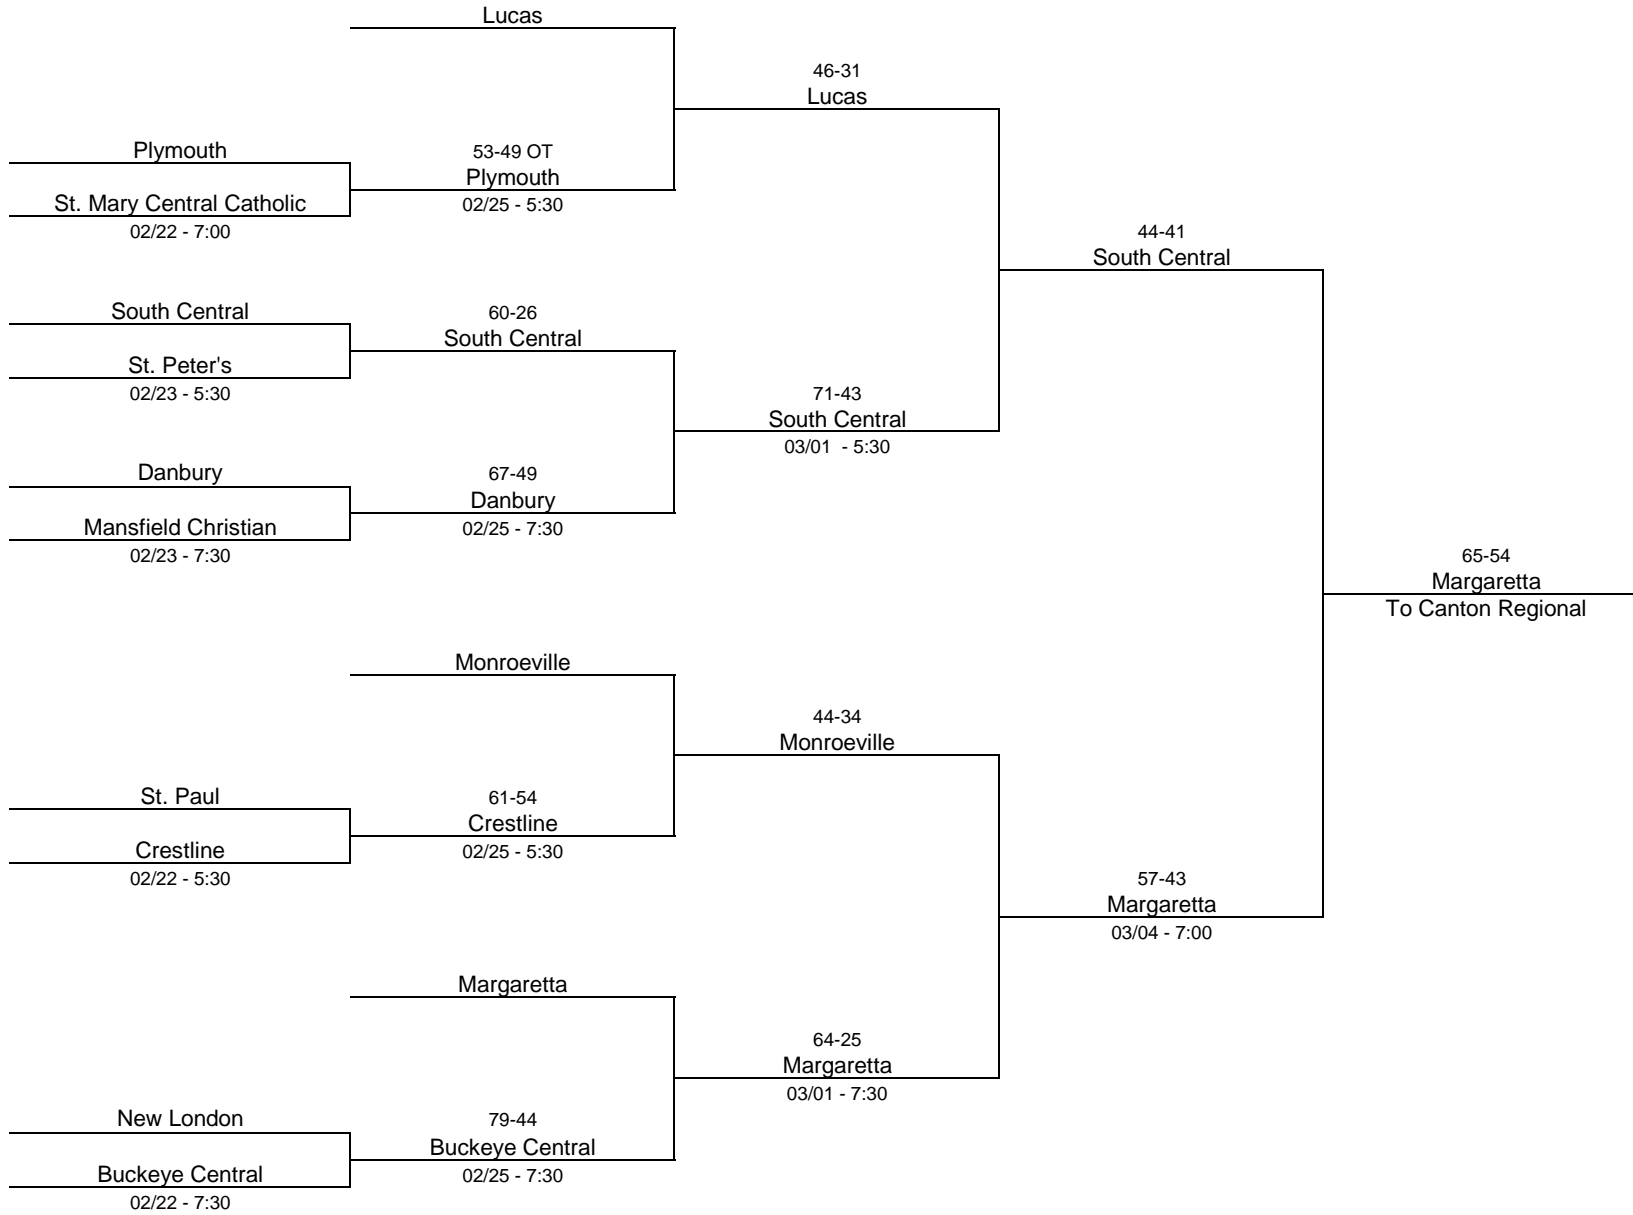

2021/22 Division I - Central Catholic High School

2021/22 Division I - Lake High School

2021/22 Division II - Ashland High School

2021/22 Division II - Ohio Northern University

2021/22 Division II - Lake High School

2021/22 Division III - Lima Senior High School

2021/22 Division III - Toledo Central Catholic High School

2021/22 Division III - Norwalk High School

2021/22 Division IV - Willard High School

2021/22 Division IV - Findlay High School

2021/22 Division IV - Elida High School

2021/22 Division IV - Wapakoneta High School

2021/22 Division IV - Defiance High School