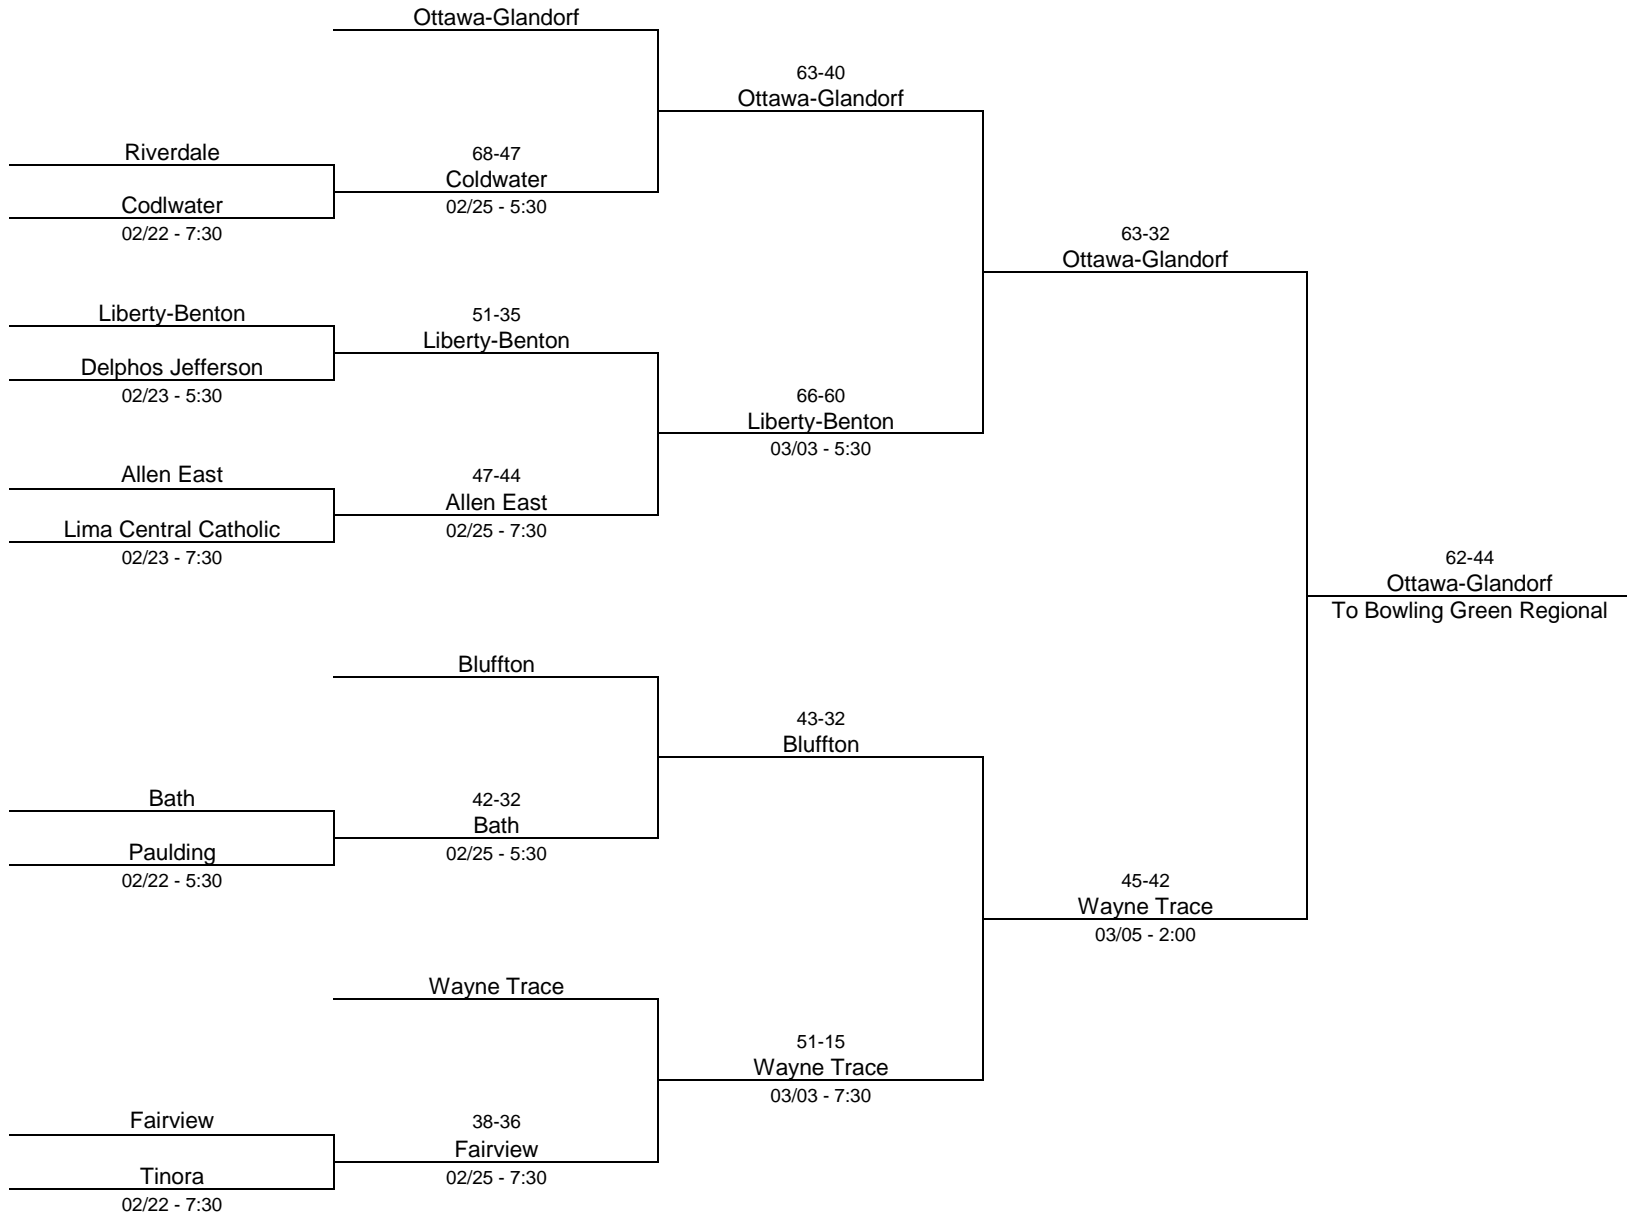

2021/22 Division I - Central Catholic High School

2021/22 Division I - Lake High School

2021/22 Division II - Ashland High School

2021/22 Division II - Ohio Northern University

2021/22 Division II - Lake High School

2021/22 Division III - Lima Senior High School

2021/22 Division III - Toledo Central Catholic High School

2021/22 Division III - Norwalk High School

2021/22 Division IV - Willard High School

2021/22 Division IV - Findlay High School