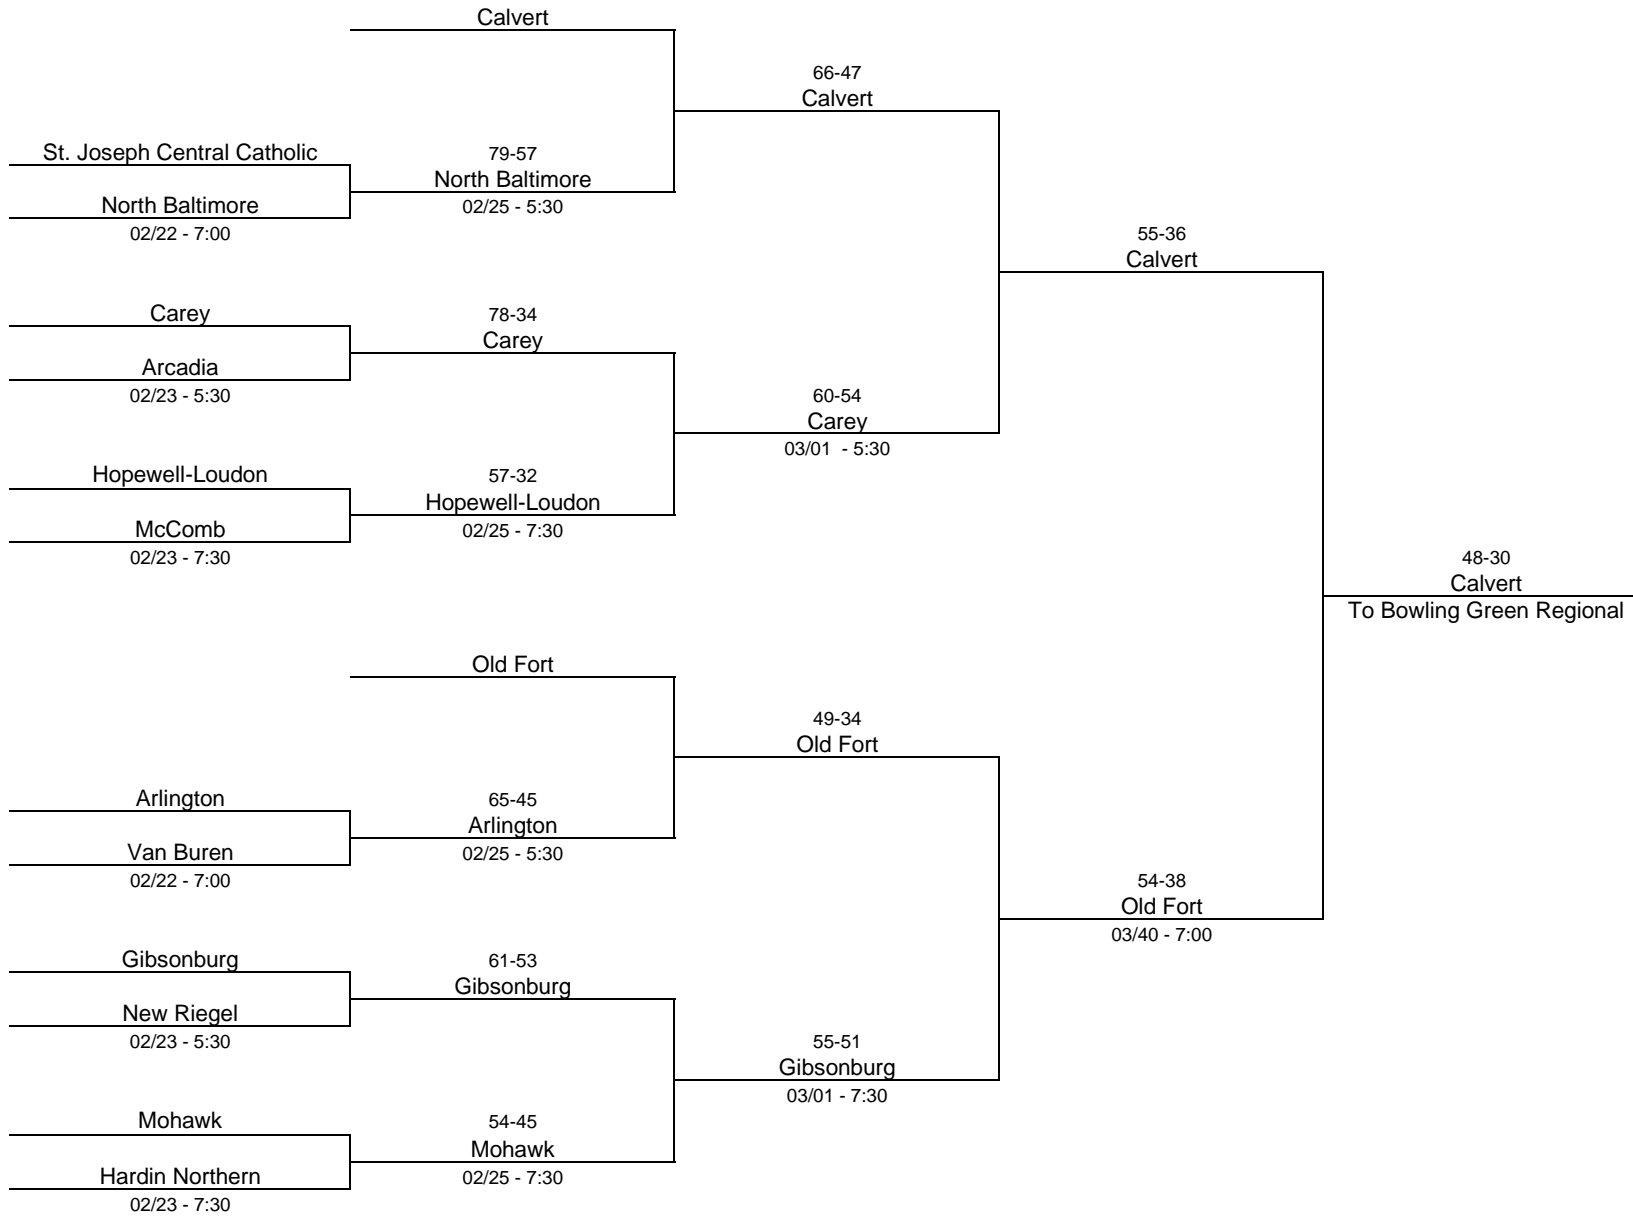

2021/22 Division I - Central Catholic High School

2021/22 Division I - Lake High School

2021/22 Division II - Ashland High School

2021/22 Division II - Ohio Northern University

2021/22 Division II - Lake High School

2021/22 Division III - Lima Senior High School

2021/22 Division III - Toledo Central Catholic High School

2021/22 Division III - Norwalk High School

2021/22 Division IV - Willard High School

2021/22 Division IV - Findlay High School