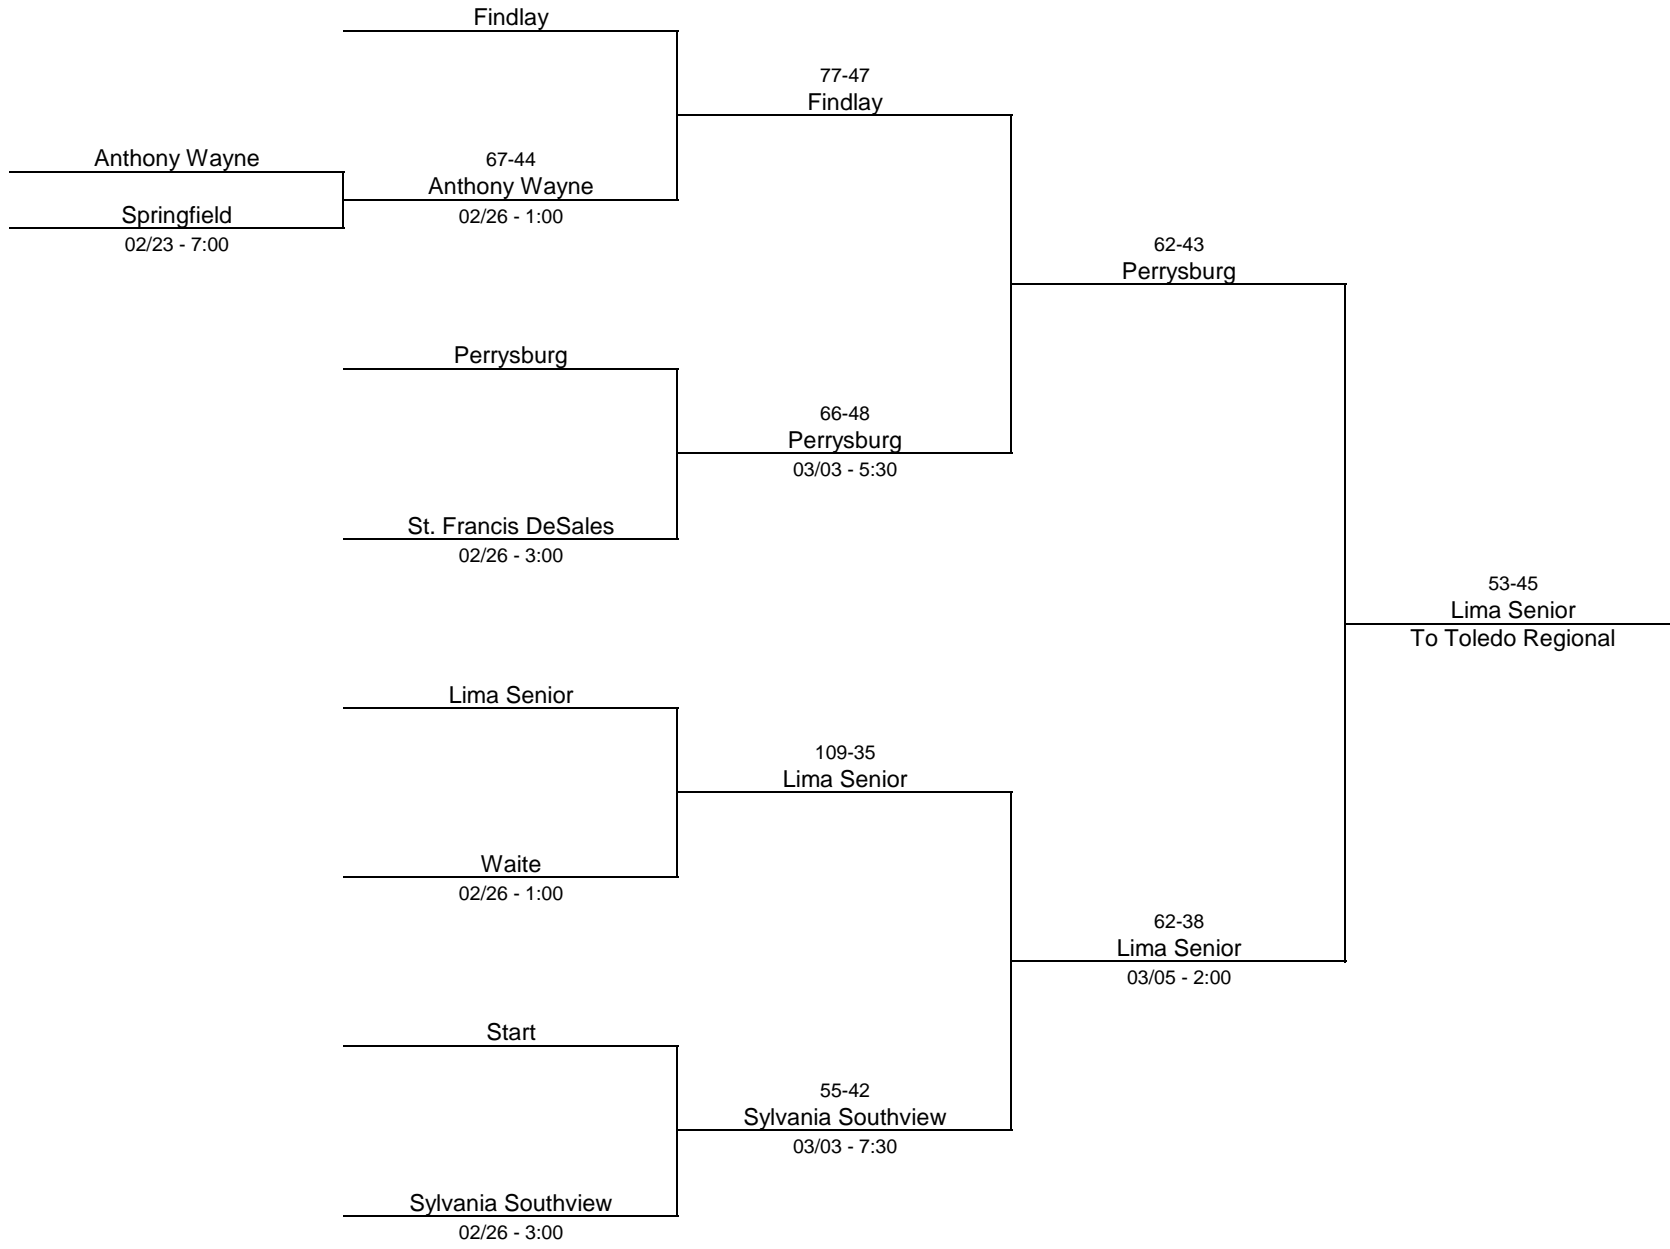

2021/22 Division I - Central Catholic High School

2021/22 Division I - Lake High School

2021/22 Division II - Ashland High School

2021/22 Division II - Ohio Northern University

2021/22 Division II - Lake High School

2021/22 Division III - Lima Senior High School

2021/22 Division III - Toledo Central Catholic High School

2021/22 Division III - Norwalk High School

2021/22 Division IV - Willard High School

2021/22 Division IV - Findlay High School