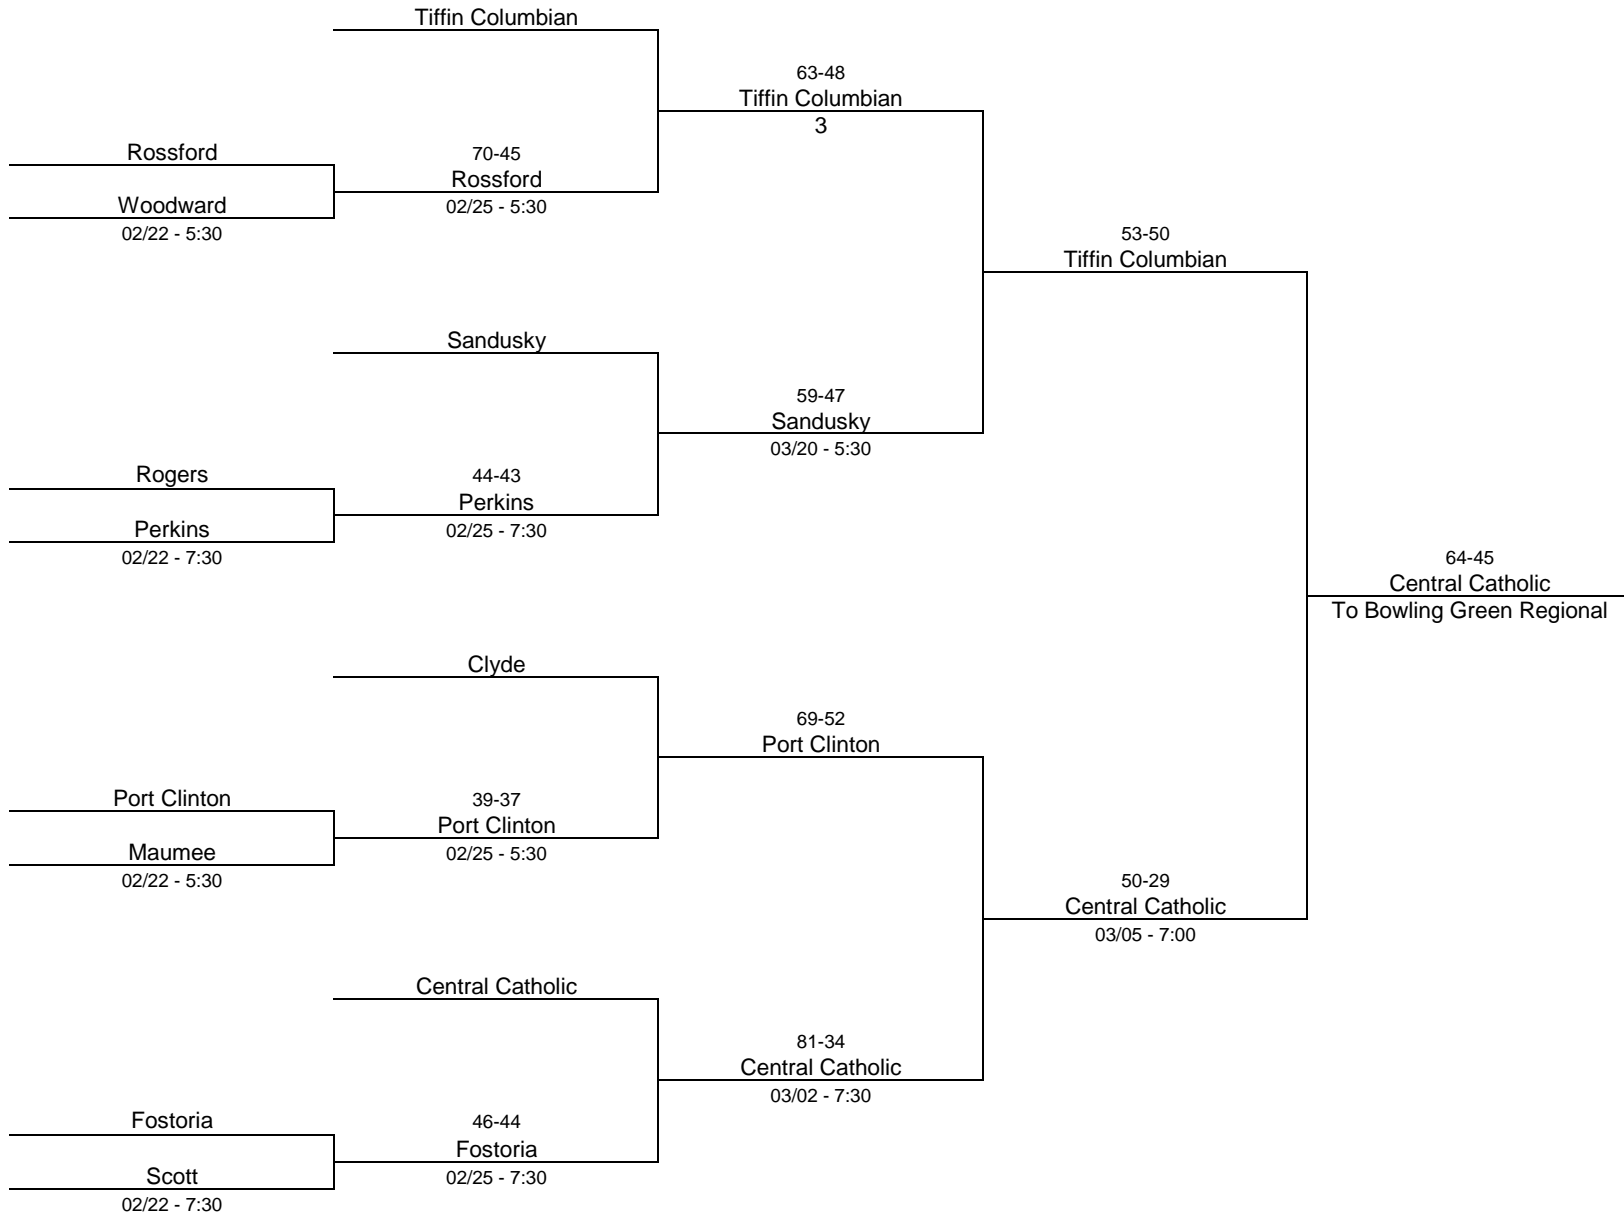

2021/22 Division I - Central Catholic High School

2021/22 Division I - Lake High School

2021/22 Division II - Ashland High School

2021/22 Division II - Ohio Northern University

2021/22 Division II - Lake High School

2021/22 Division III - Lima Senior High School

2021/22 Division III - Toledo Central Catholic High School

2021/22 Division III - Norwalk High School

2021/22 Division IV - Willard High School

2021/22 Division IV - Findlay High School