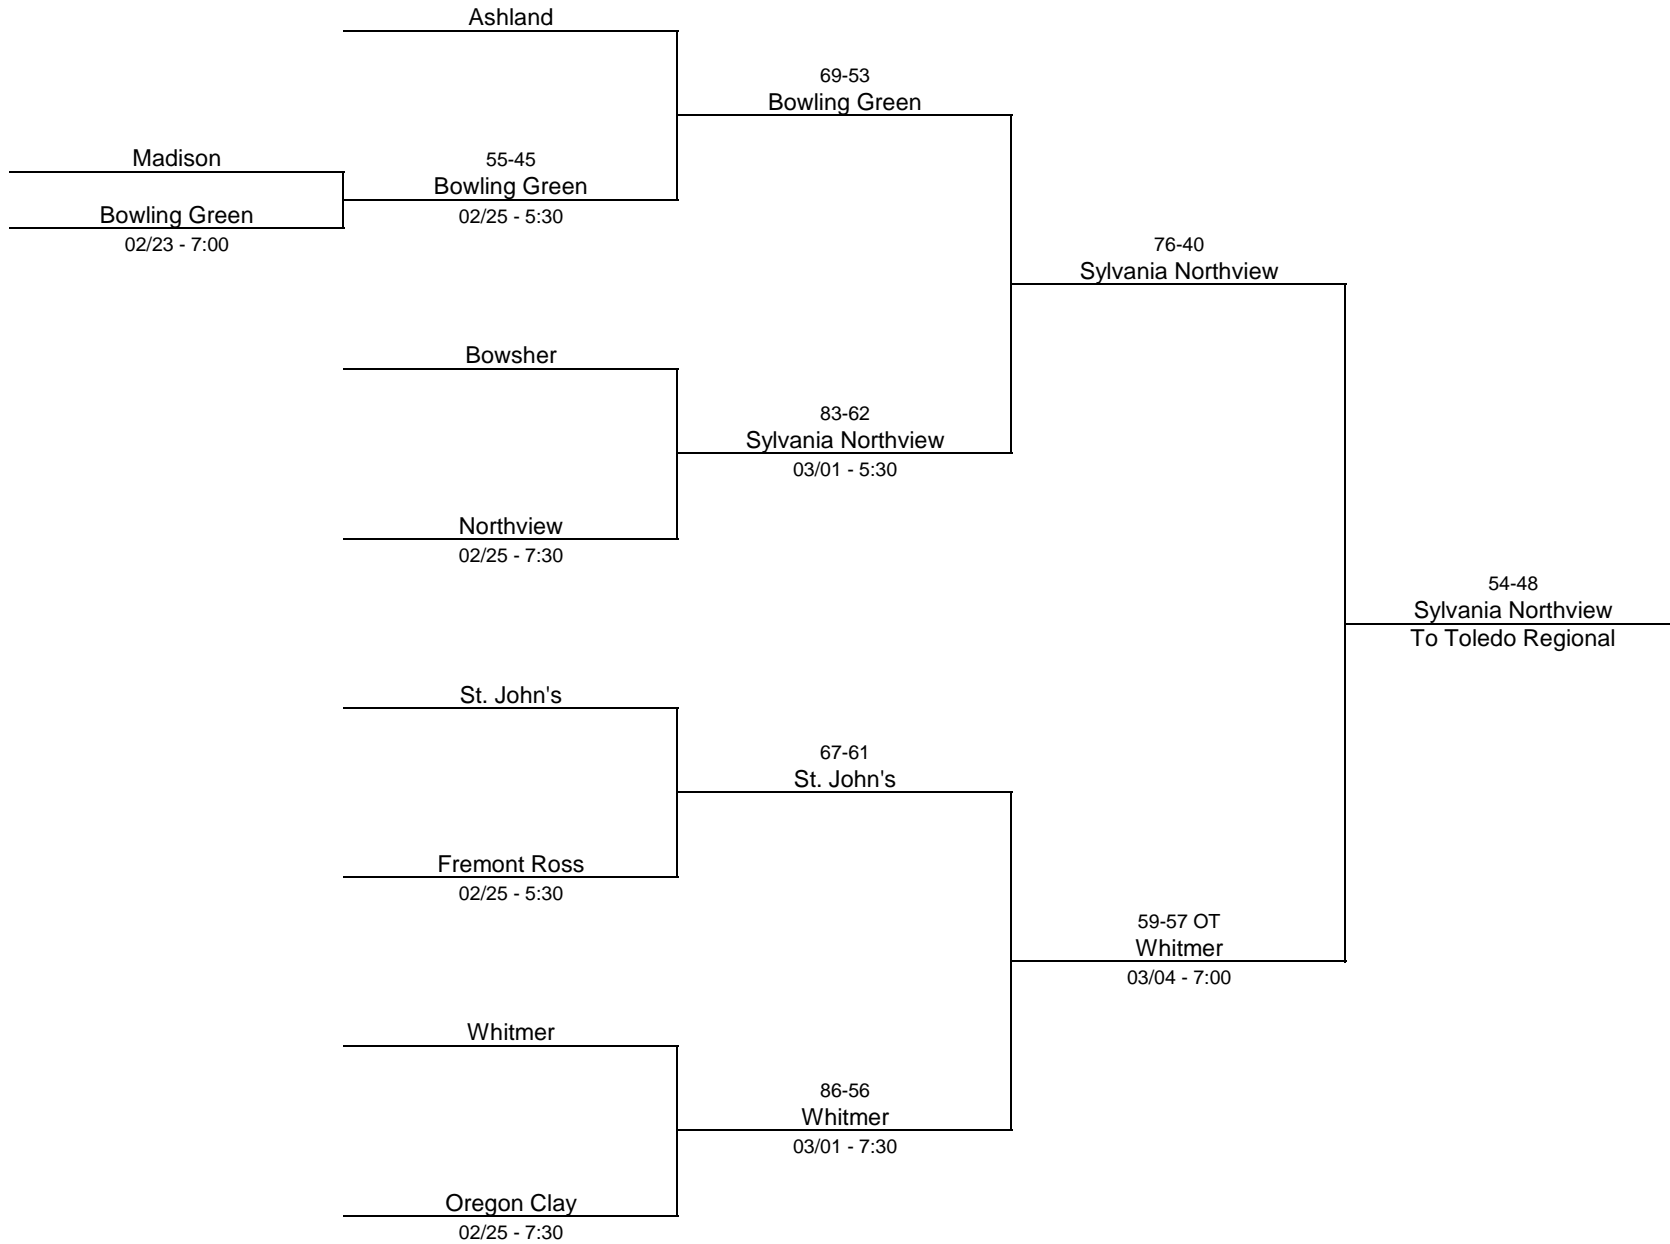

2021/22 Division I - Central Catholic High School

2021/22 Division I - Lake High School

2021/22 Division II - Ashland High School

2021/22 Division II - Ohio Northern University

2021/22 Division II - Lake High School

2021/22 Division III - Lima Senior High School

2021/22 Division III - Toledo Central Catholic High School

2021/22 Division III - Norwalk High School

2021/22 Division IV - Willard High School

2021/22 Division IV - Findlay High School