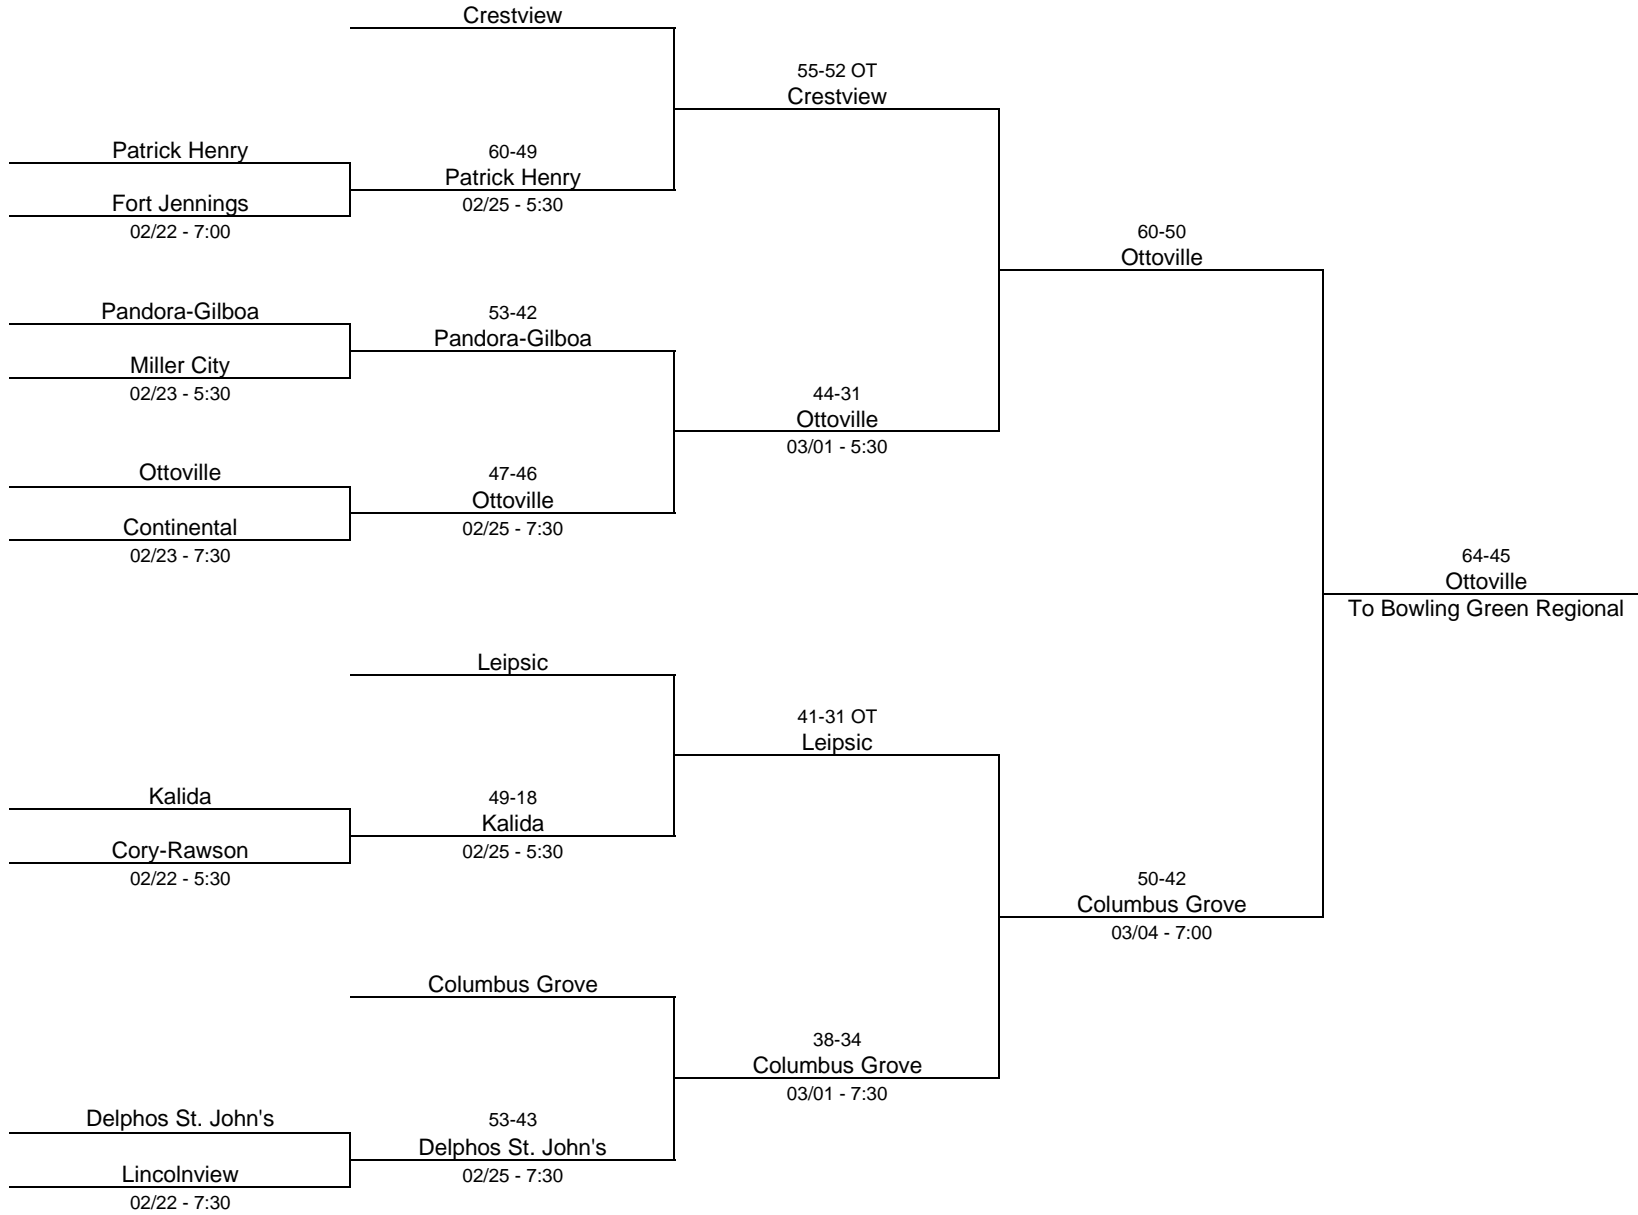

2021/22 Division IV - Elida High School