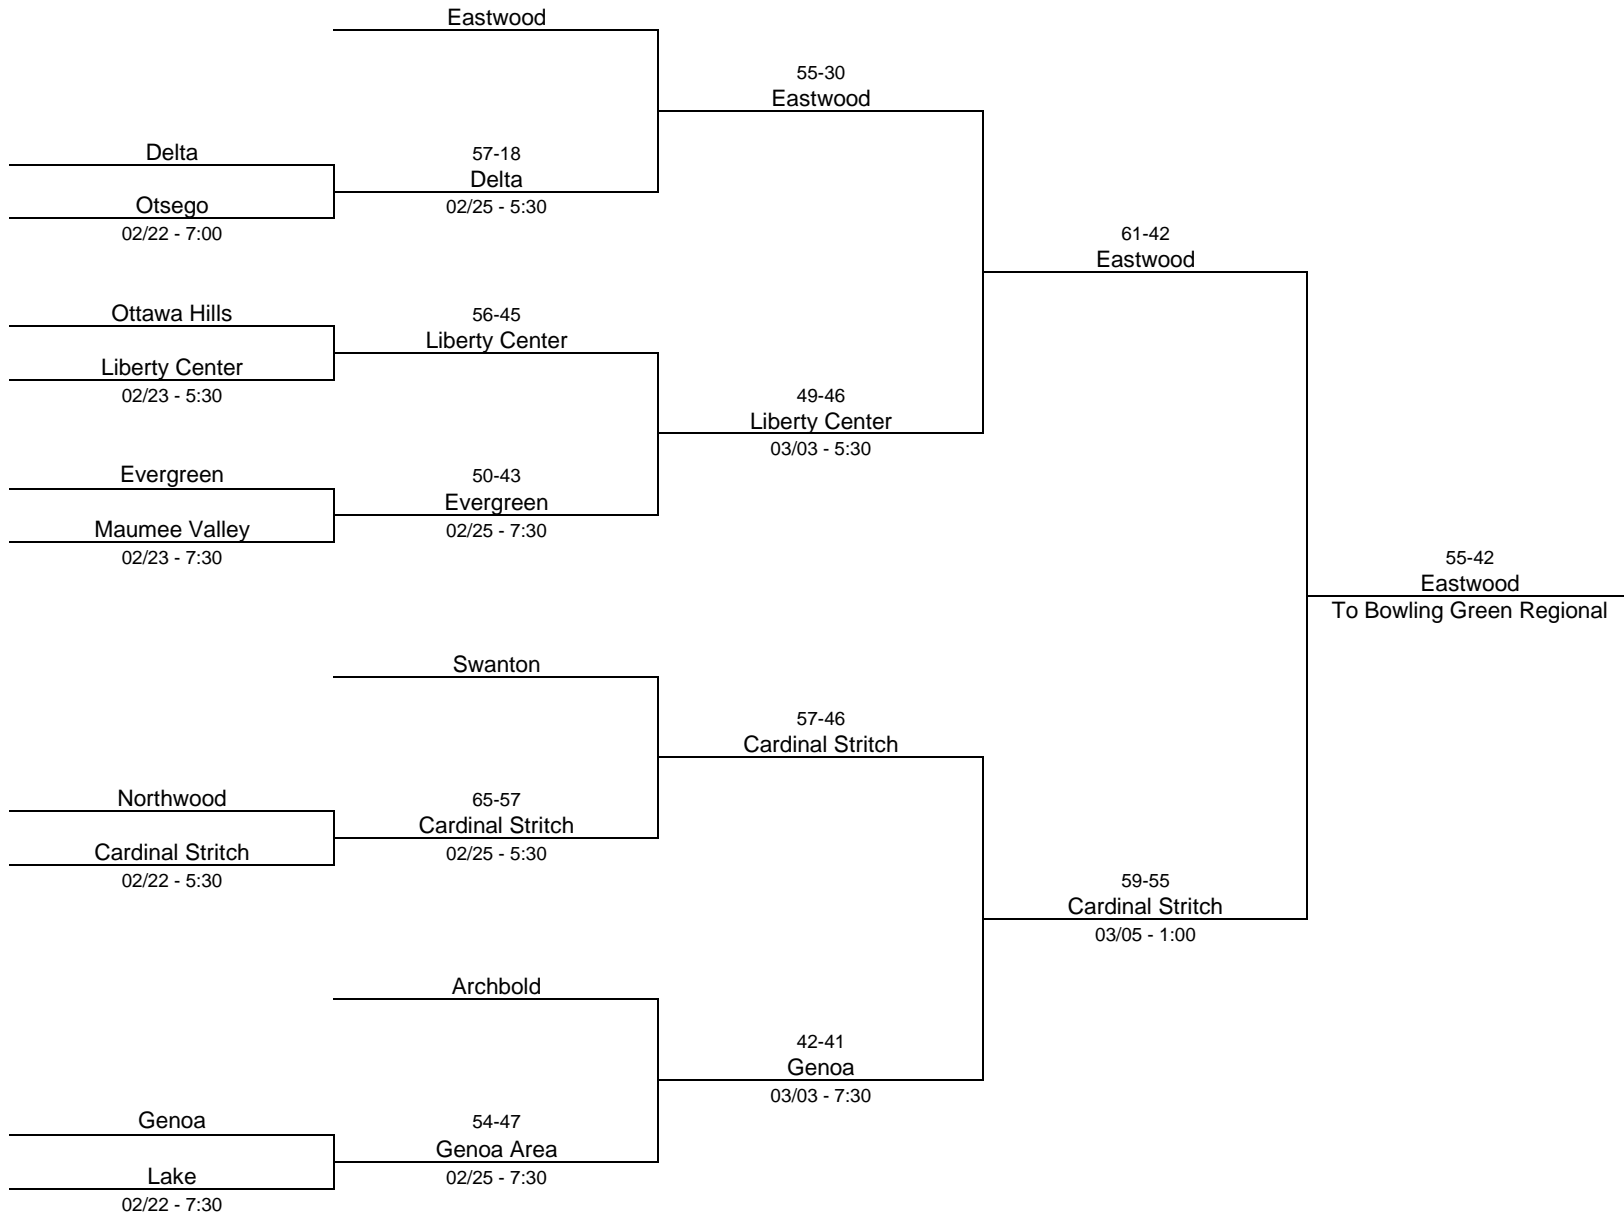

2021/22 Division I - Central Catholic High School

2021/22 Division I - Lake High School

2021/22 Division II - Ashland High School

2021/22 Division II - Ohio Northern University

2021/22 Division II - Lake High School

2021/22 Division III - Lima Senior High School

2021/22 Division III - Toledo Central Catholic High School

2021/22 Division III - Norwalk High School

2021/22 Division IV - Willard High School

2021/22 Division IV - Findlay High School