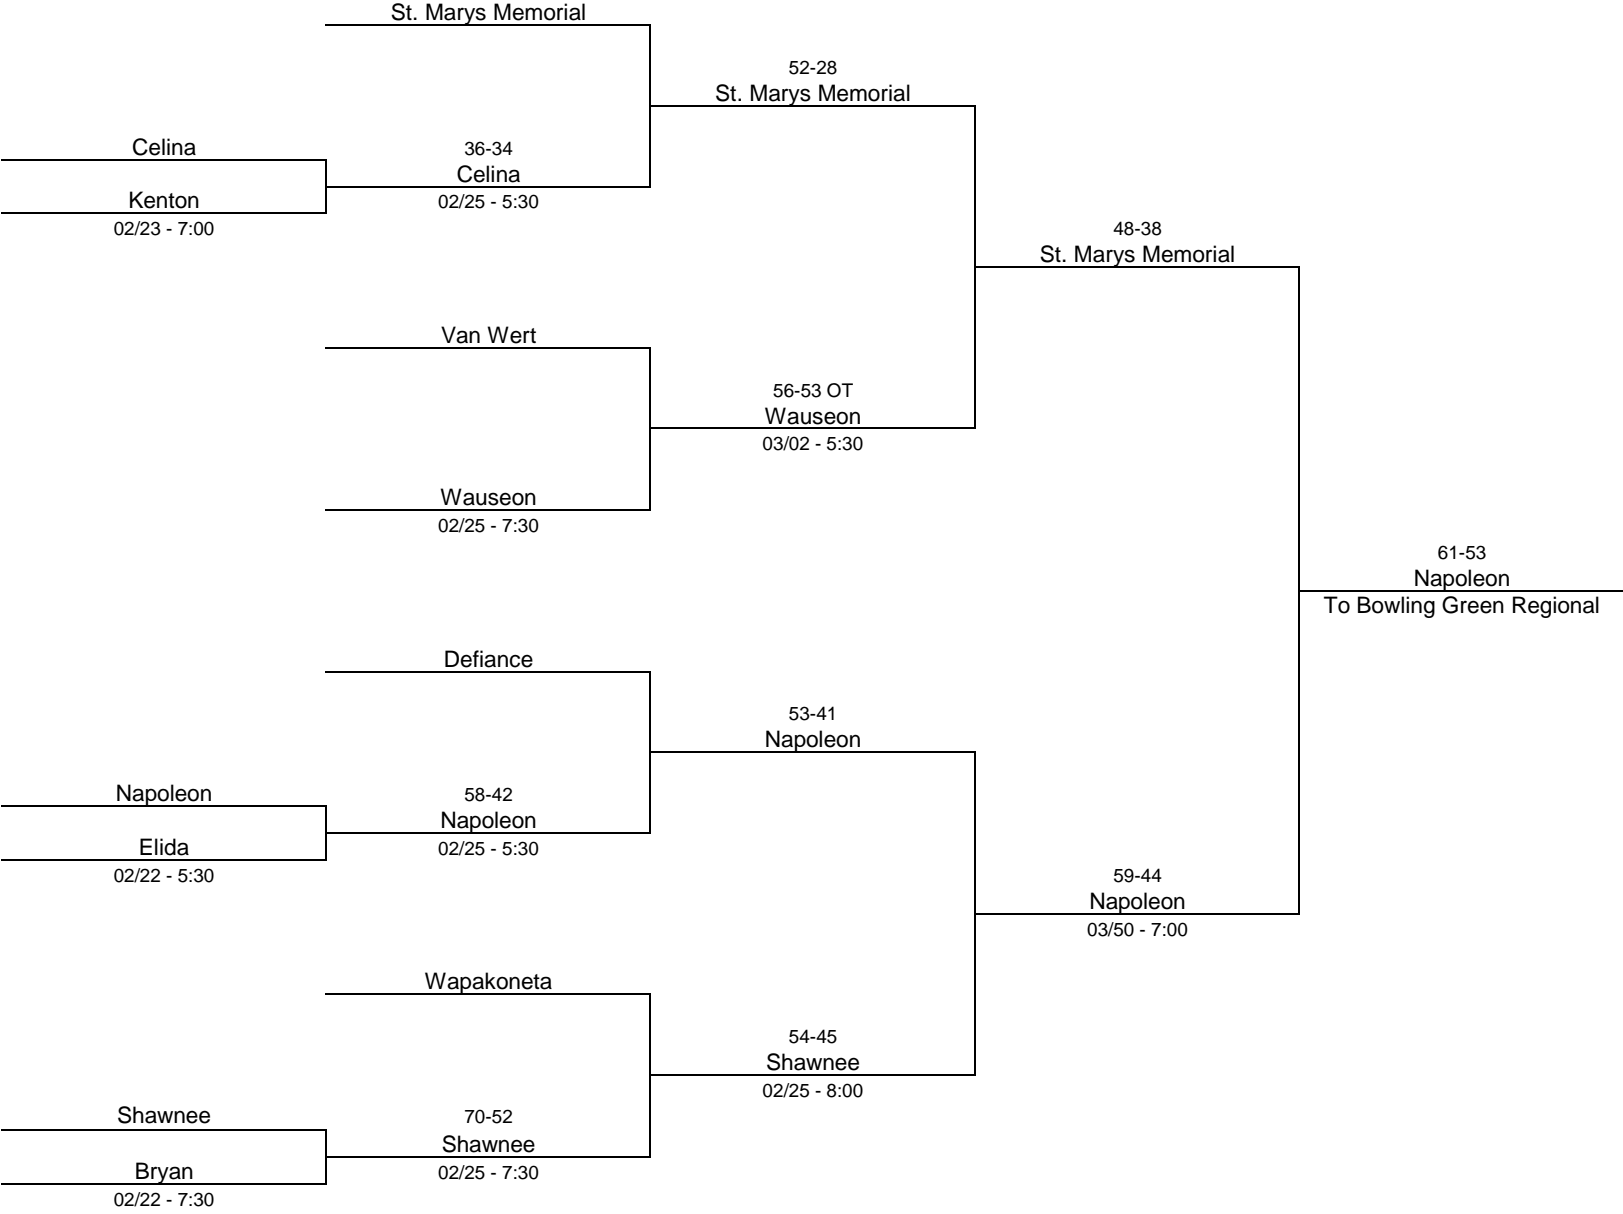

2021/22 Division I - Central Catholic High School

2021/22 Division I - Lake High School

2021/22 Division II - Ashland High School

2021/22 Division II - Ohio Northern University

2021/22 Division II - Lake High School

2021/22 Division III - Lima Senior High School

2021/22 Division III - Toledo Central Catholic High School

2021/22 Division III - Norwalk High School

2021/22 Division IV - Willard High School

2021/22 Division IV - Findlay High School