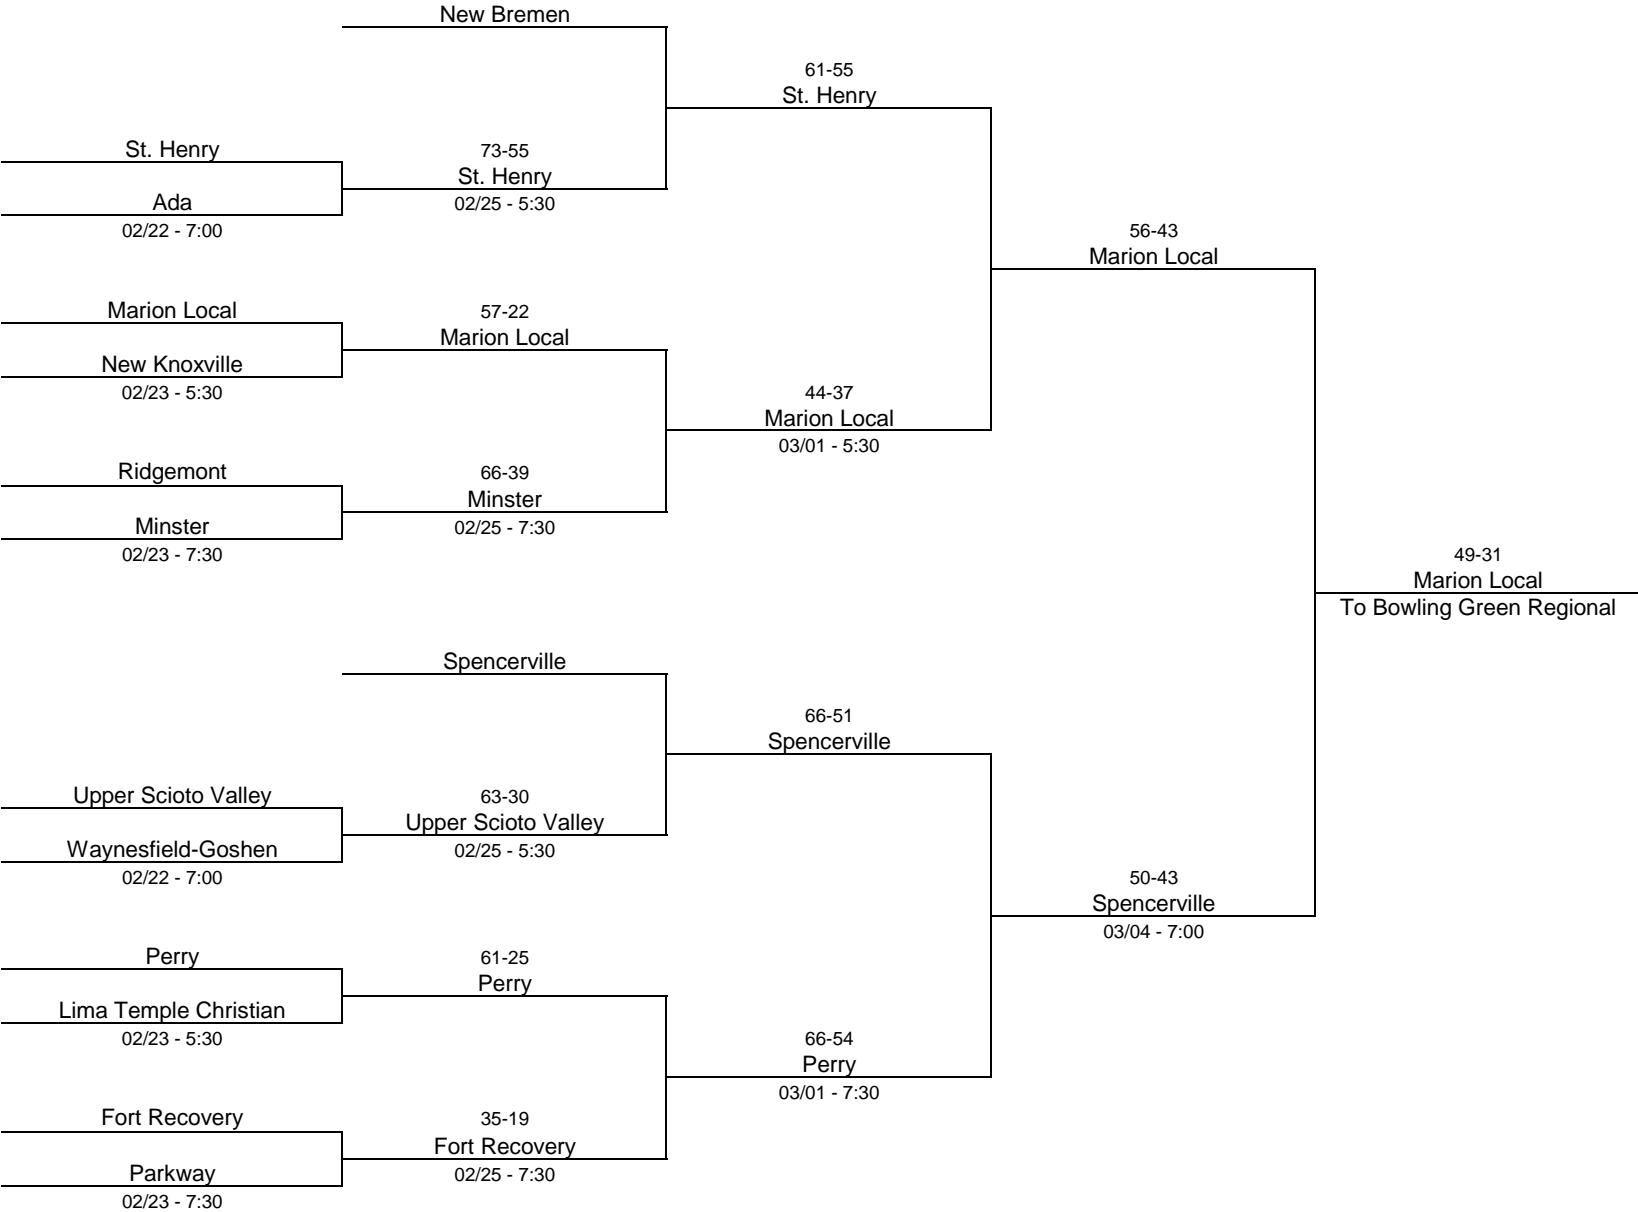

2021/22 Division IV - Wapakoneta High School