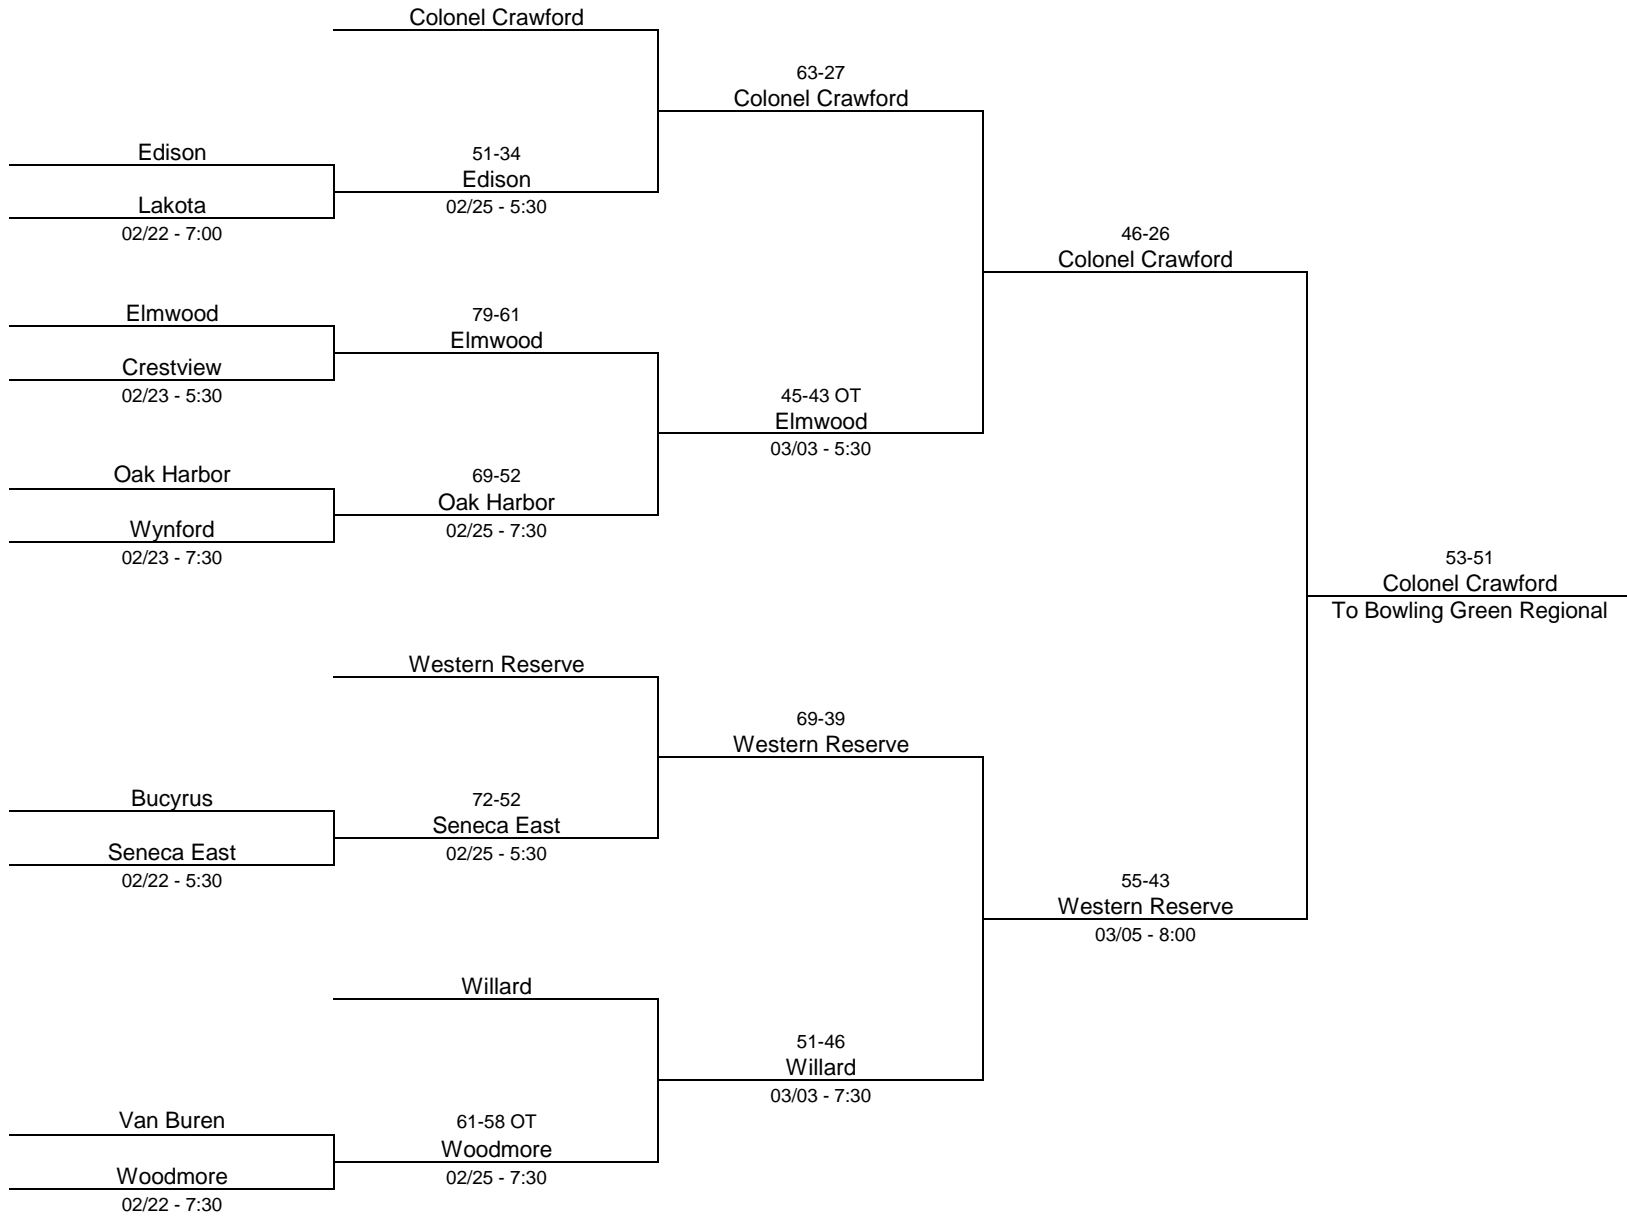

2021/22 Division I - Central Catholic High School

2021/22 Division I - Lake High School

2021/22 Division II - Ashland High School

2021/22 Division II - Ohio Northern University

2021/22 Division II - Lake High School

2021/22 Division III - Lima Senior High School

2021/22 Division III - Toledo Central Catholic High School

2021/22 Division III - Norwalk High School

2021/22 Division IV - Willard High School

2021/22 Division IV - Findlay High School