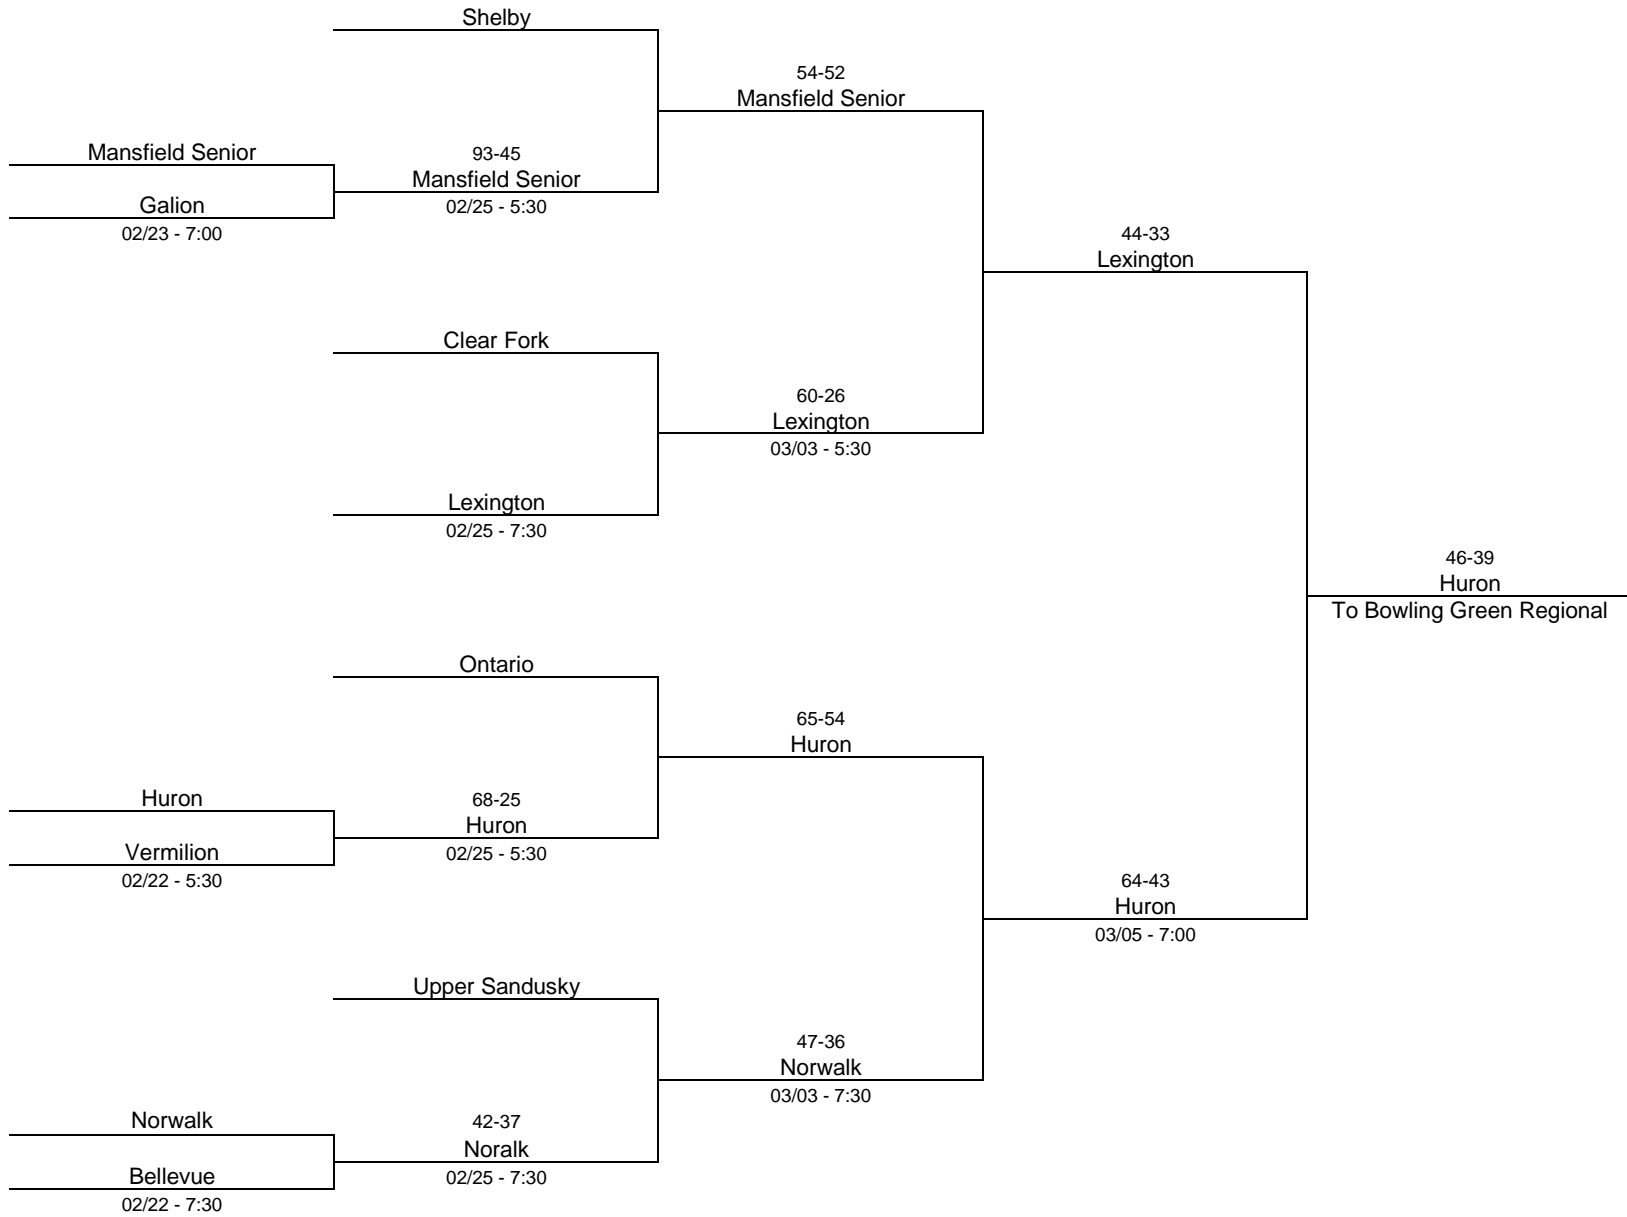

2021/22 Division I - Central Catholic High School

2021/22 Division I - Lake High School

2021/22 Division II - Ashland High School

2021/22 Division II - Ohio Northern University

2021/22 Division II - Lake High School

2021/22 Division III - Lima Senior High School

2021/22 Division III - Toledo Central Catholic High School

2021/22 Division III - Norwalk High School

2021/22 Division IV - Willard High School

2021/22 Division IV - Findlay High School