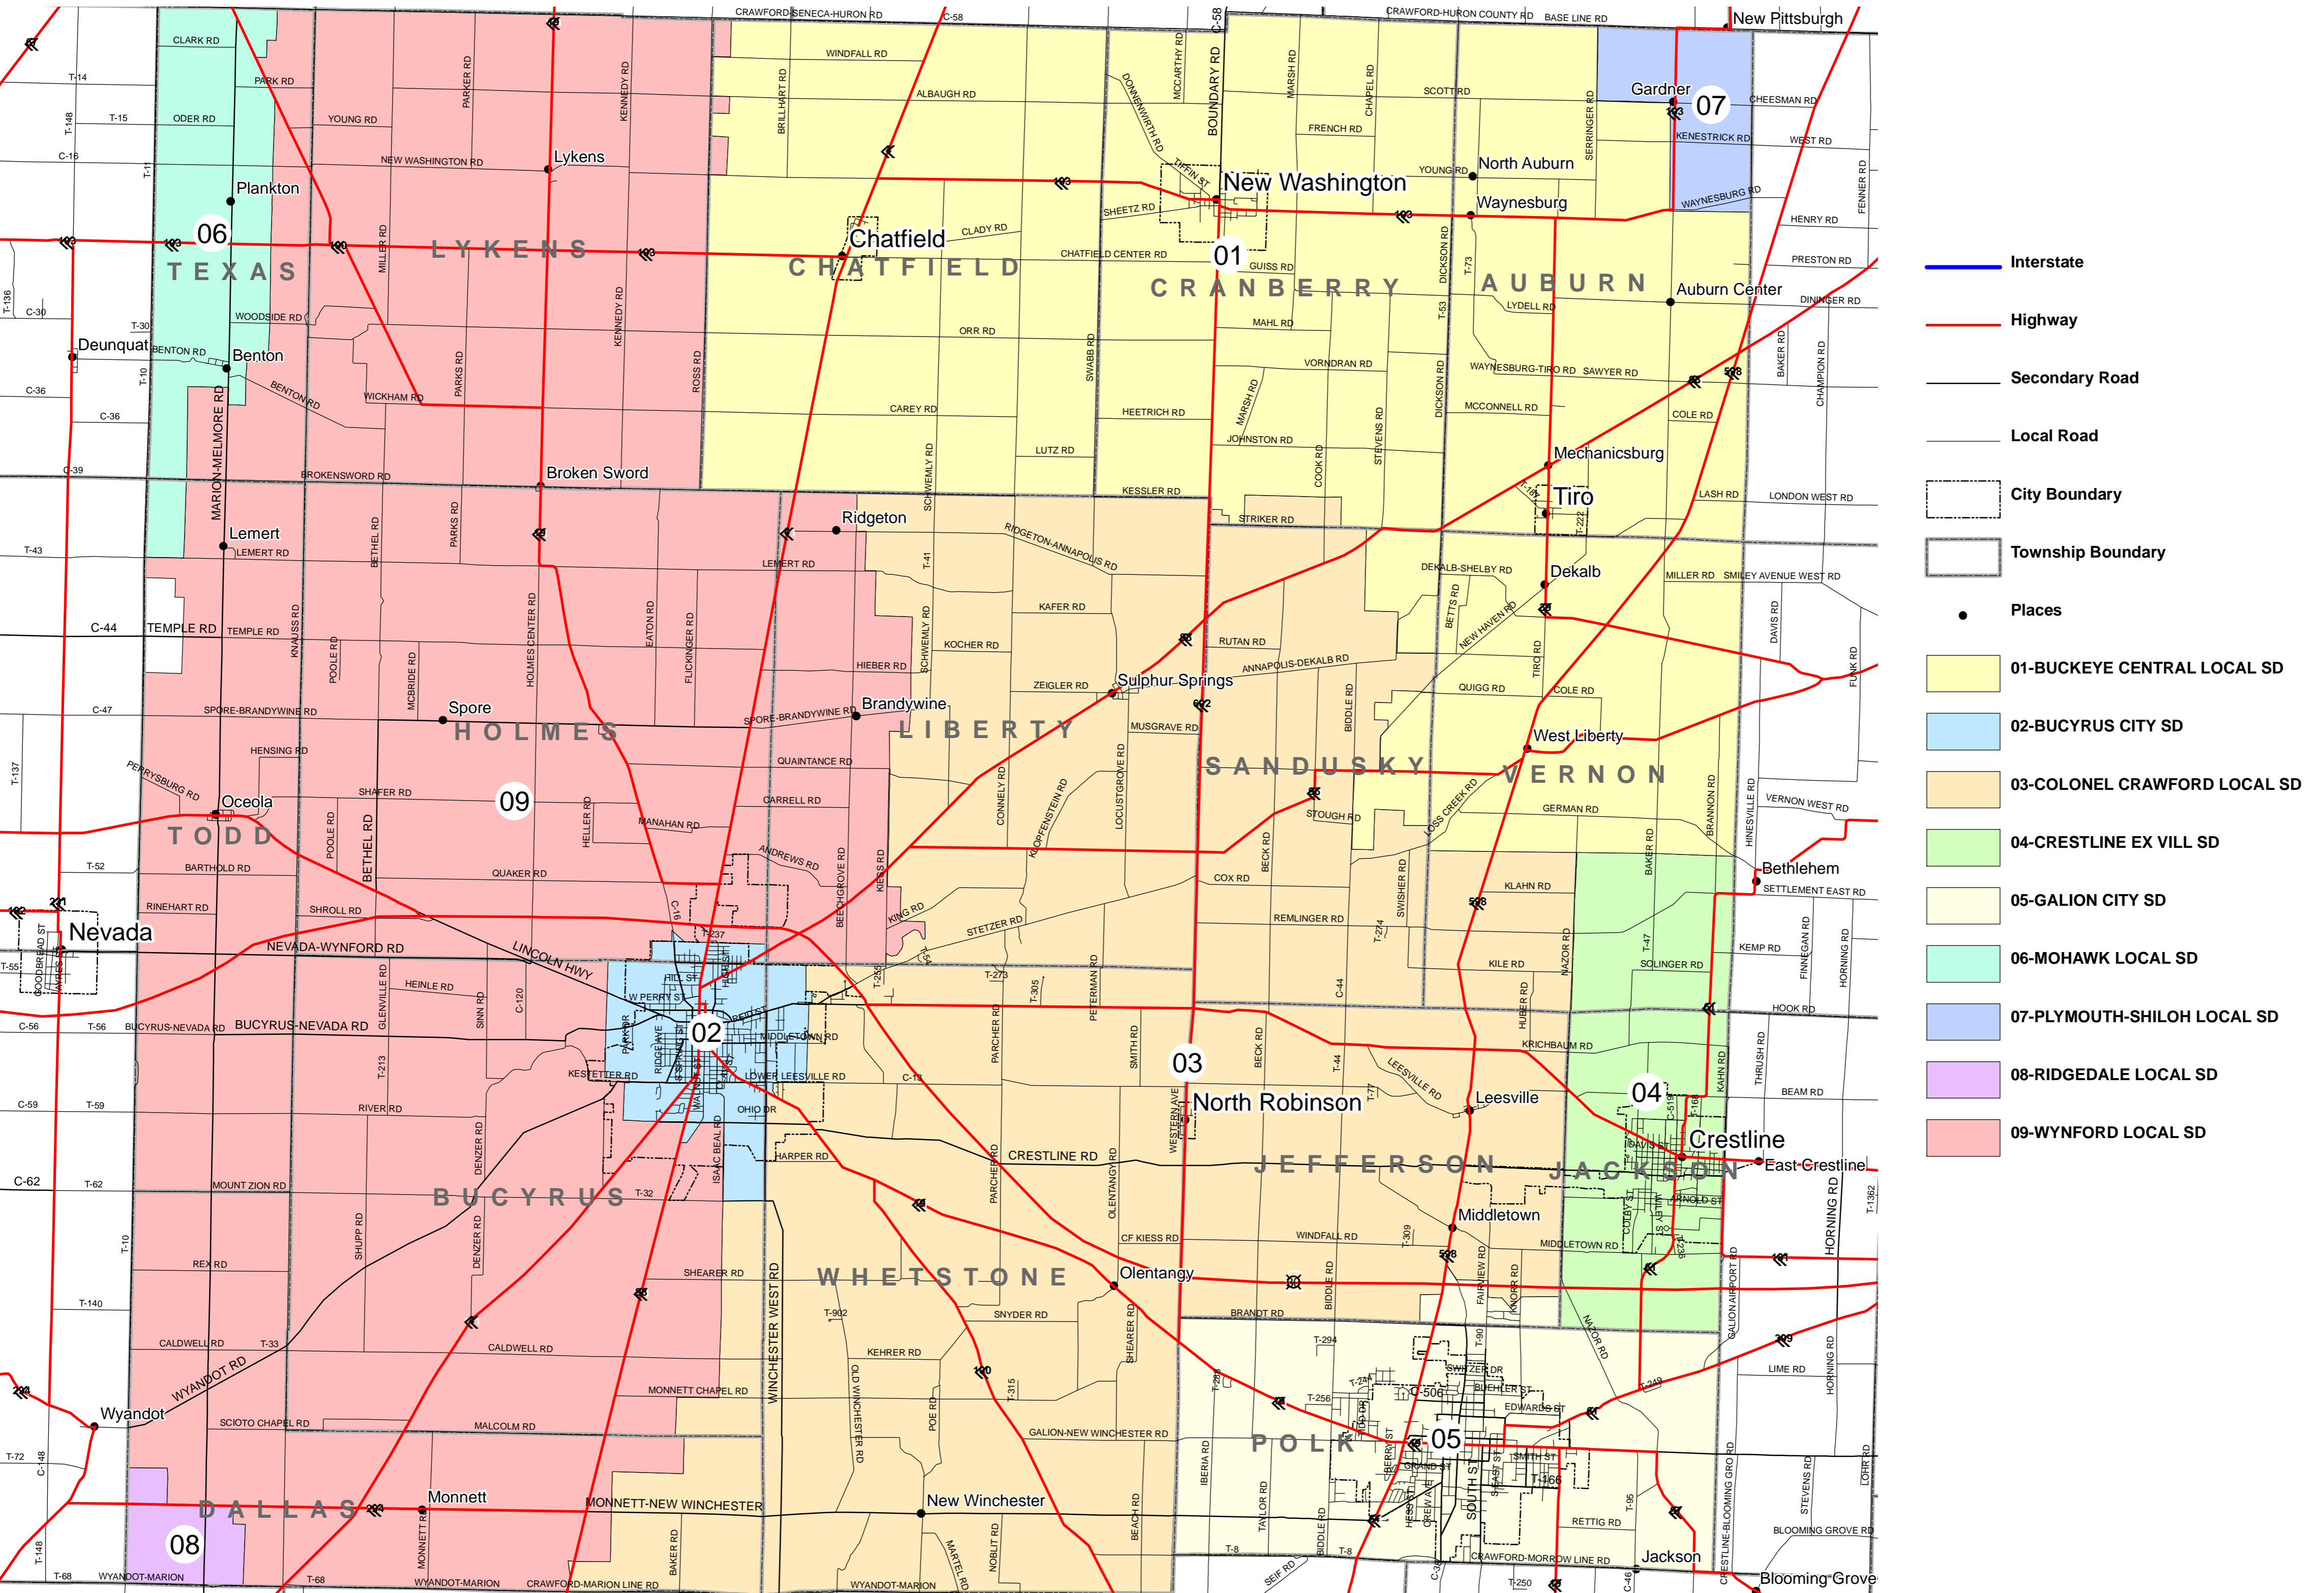

# Crawford County School Districts

Public Utilities Commission of Ohio, 2007  
 School district boundary line data last updated in 2004  
 Source: Ohio Geographic Information System Service Center and Cleveland State University  
 in partnership with the Ohio Department of Education