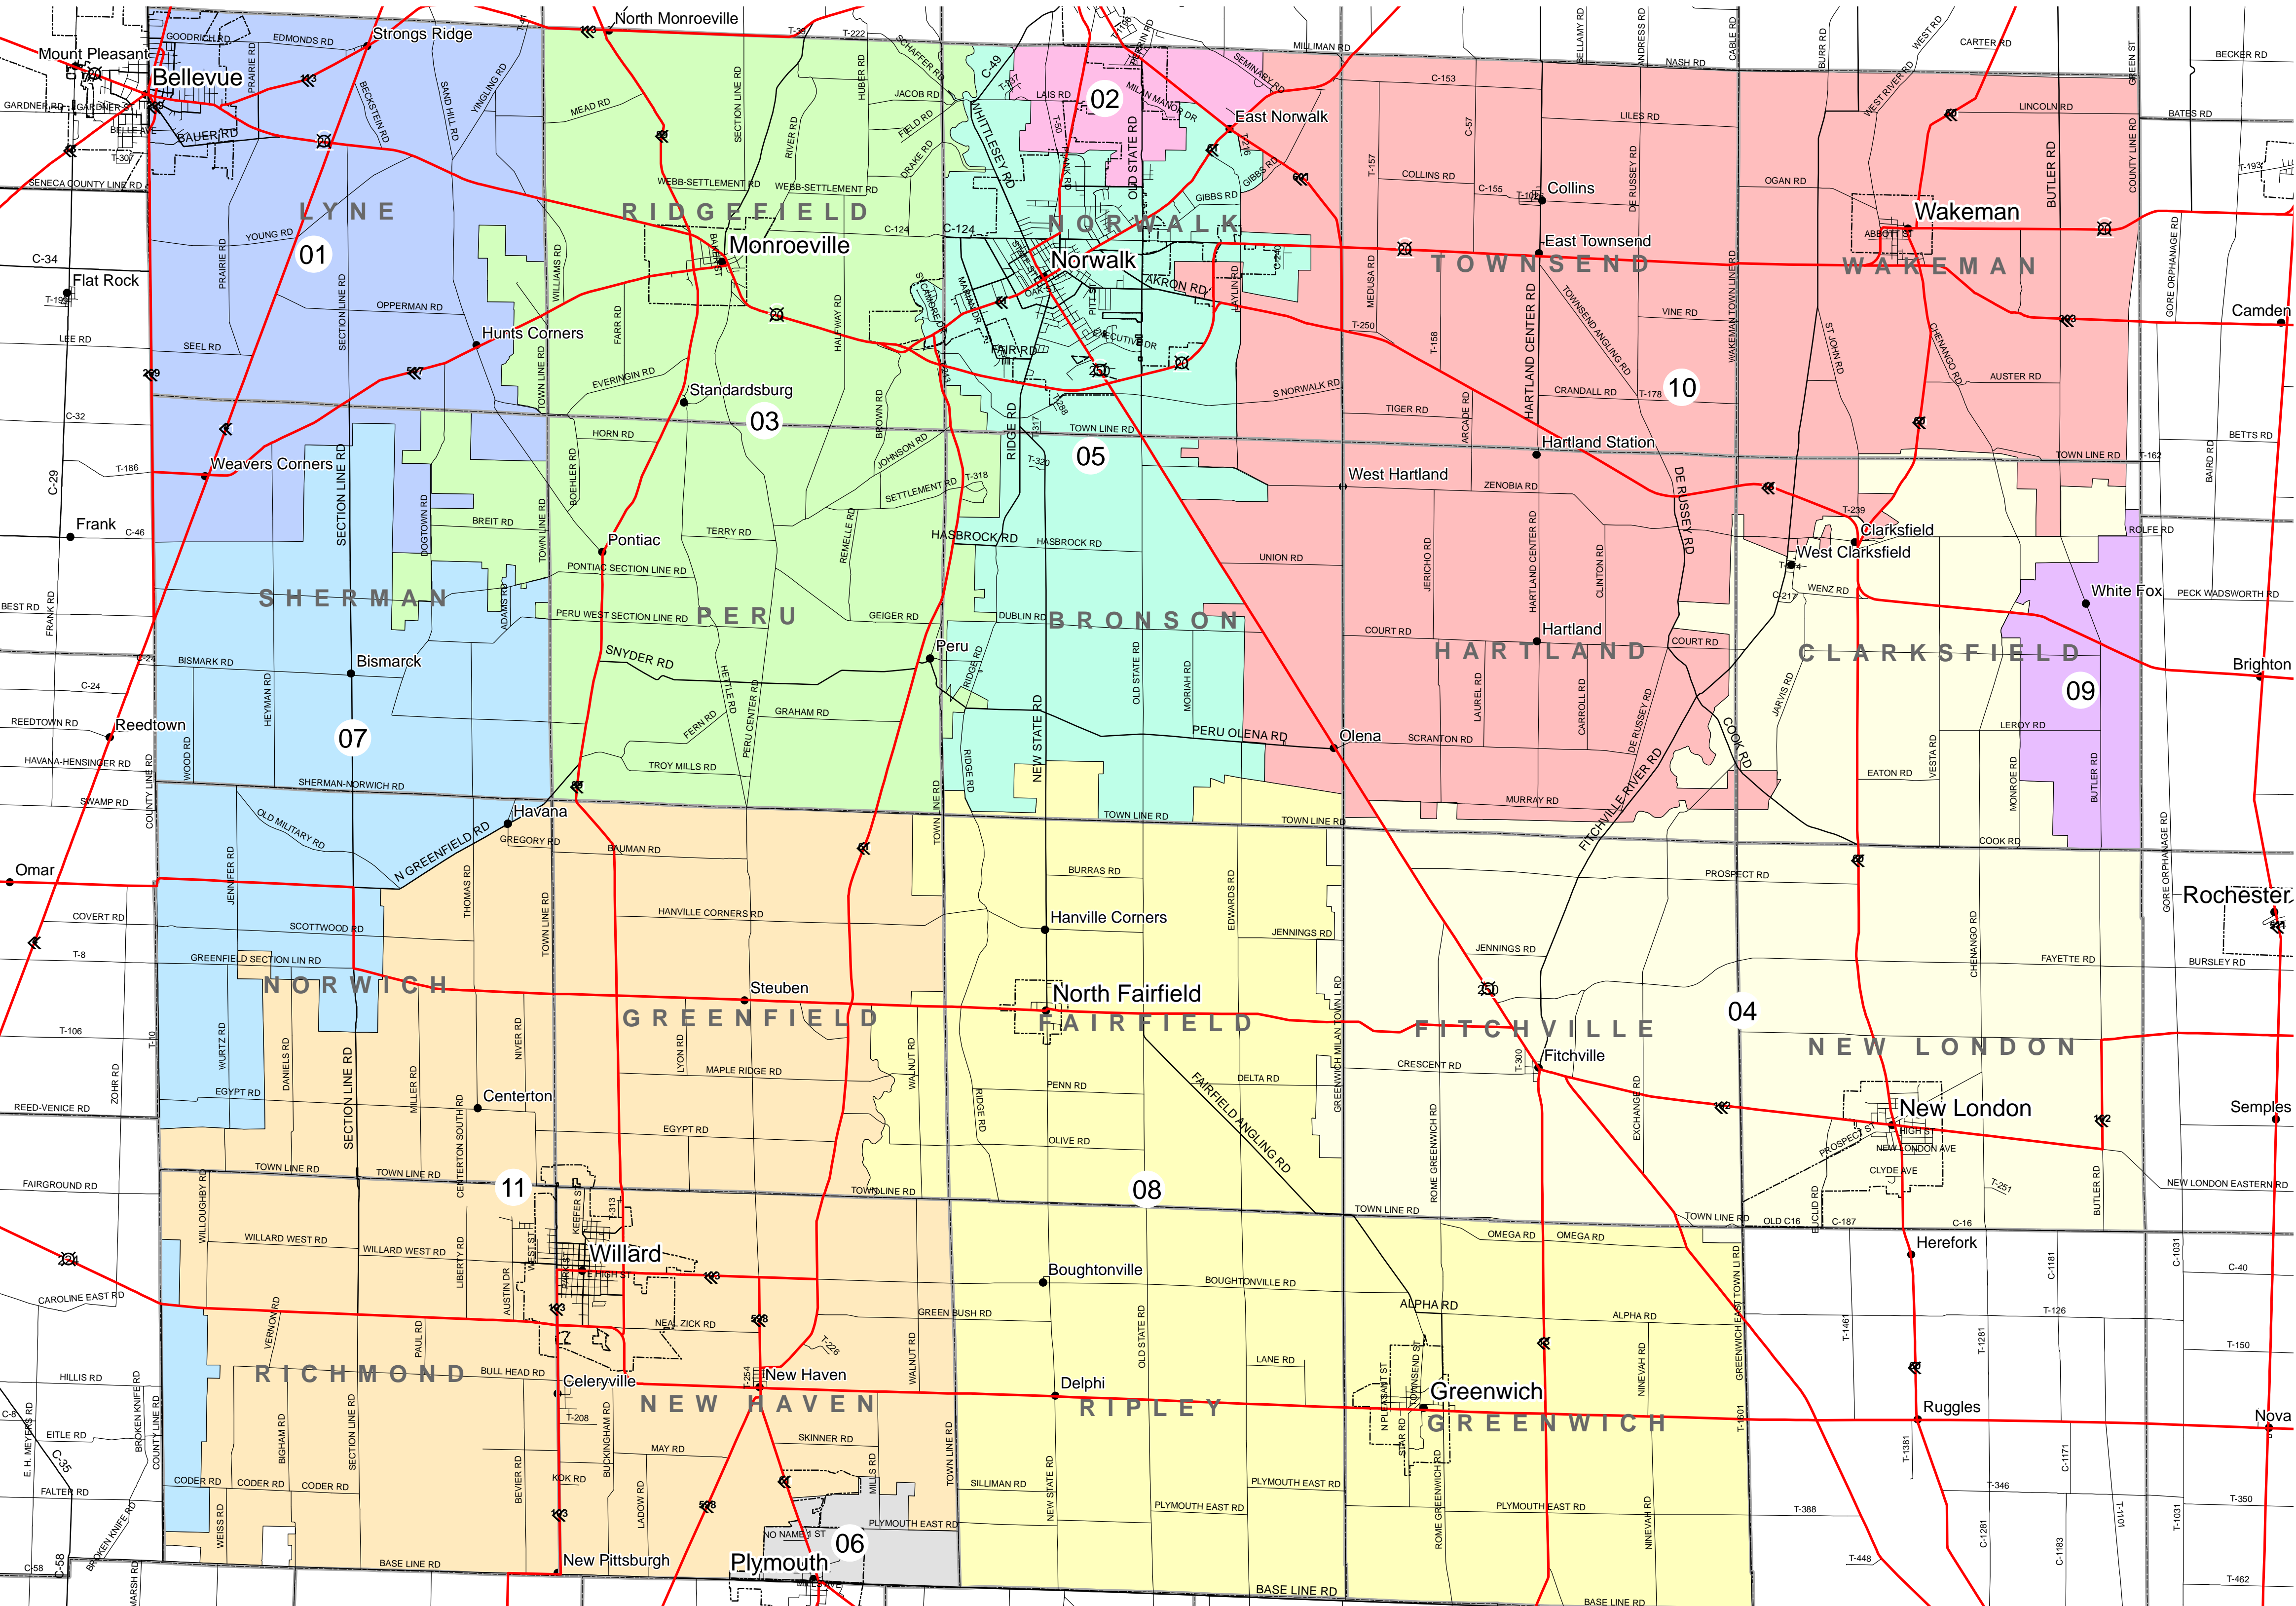

Huron County School Districts

- Interstate
- Highway
- Secondary Road
- Local Road
- City Boundary
- Township Boundary
- Places
- 01-BELLEVUE CITY SD
- 02-BERLIN-MILAN LOCAL SD
- 03-MONROEVILLE LOCAL SD
- 04-NEW LONDON LOCAL SD
- 05-NORWALK CITY SD
- 06-PLYMOUTH-SHILOH LOCAL SD
- 07-SENECA EAST LOCAL SD
- 08-SOUTH CENTRAL LOCAL SD
- 09-WELLINGTON EX VILL SD
- 10-WESTERN RESERVE LOCAL SD
- 11-WILLARD CITY SD

Public Utilities Commission of Ohio, 2007
 School district boundary line data last updated in 2004
 Source: Ohio Geographic Information System Service Center and Cleveland State University
 in partnership with the Ohio Department of Education