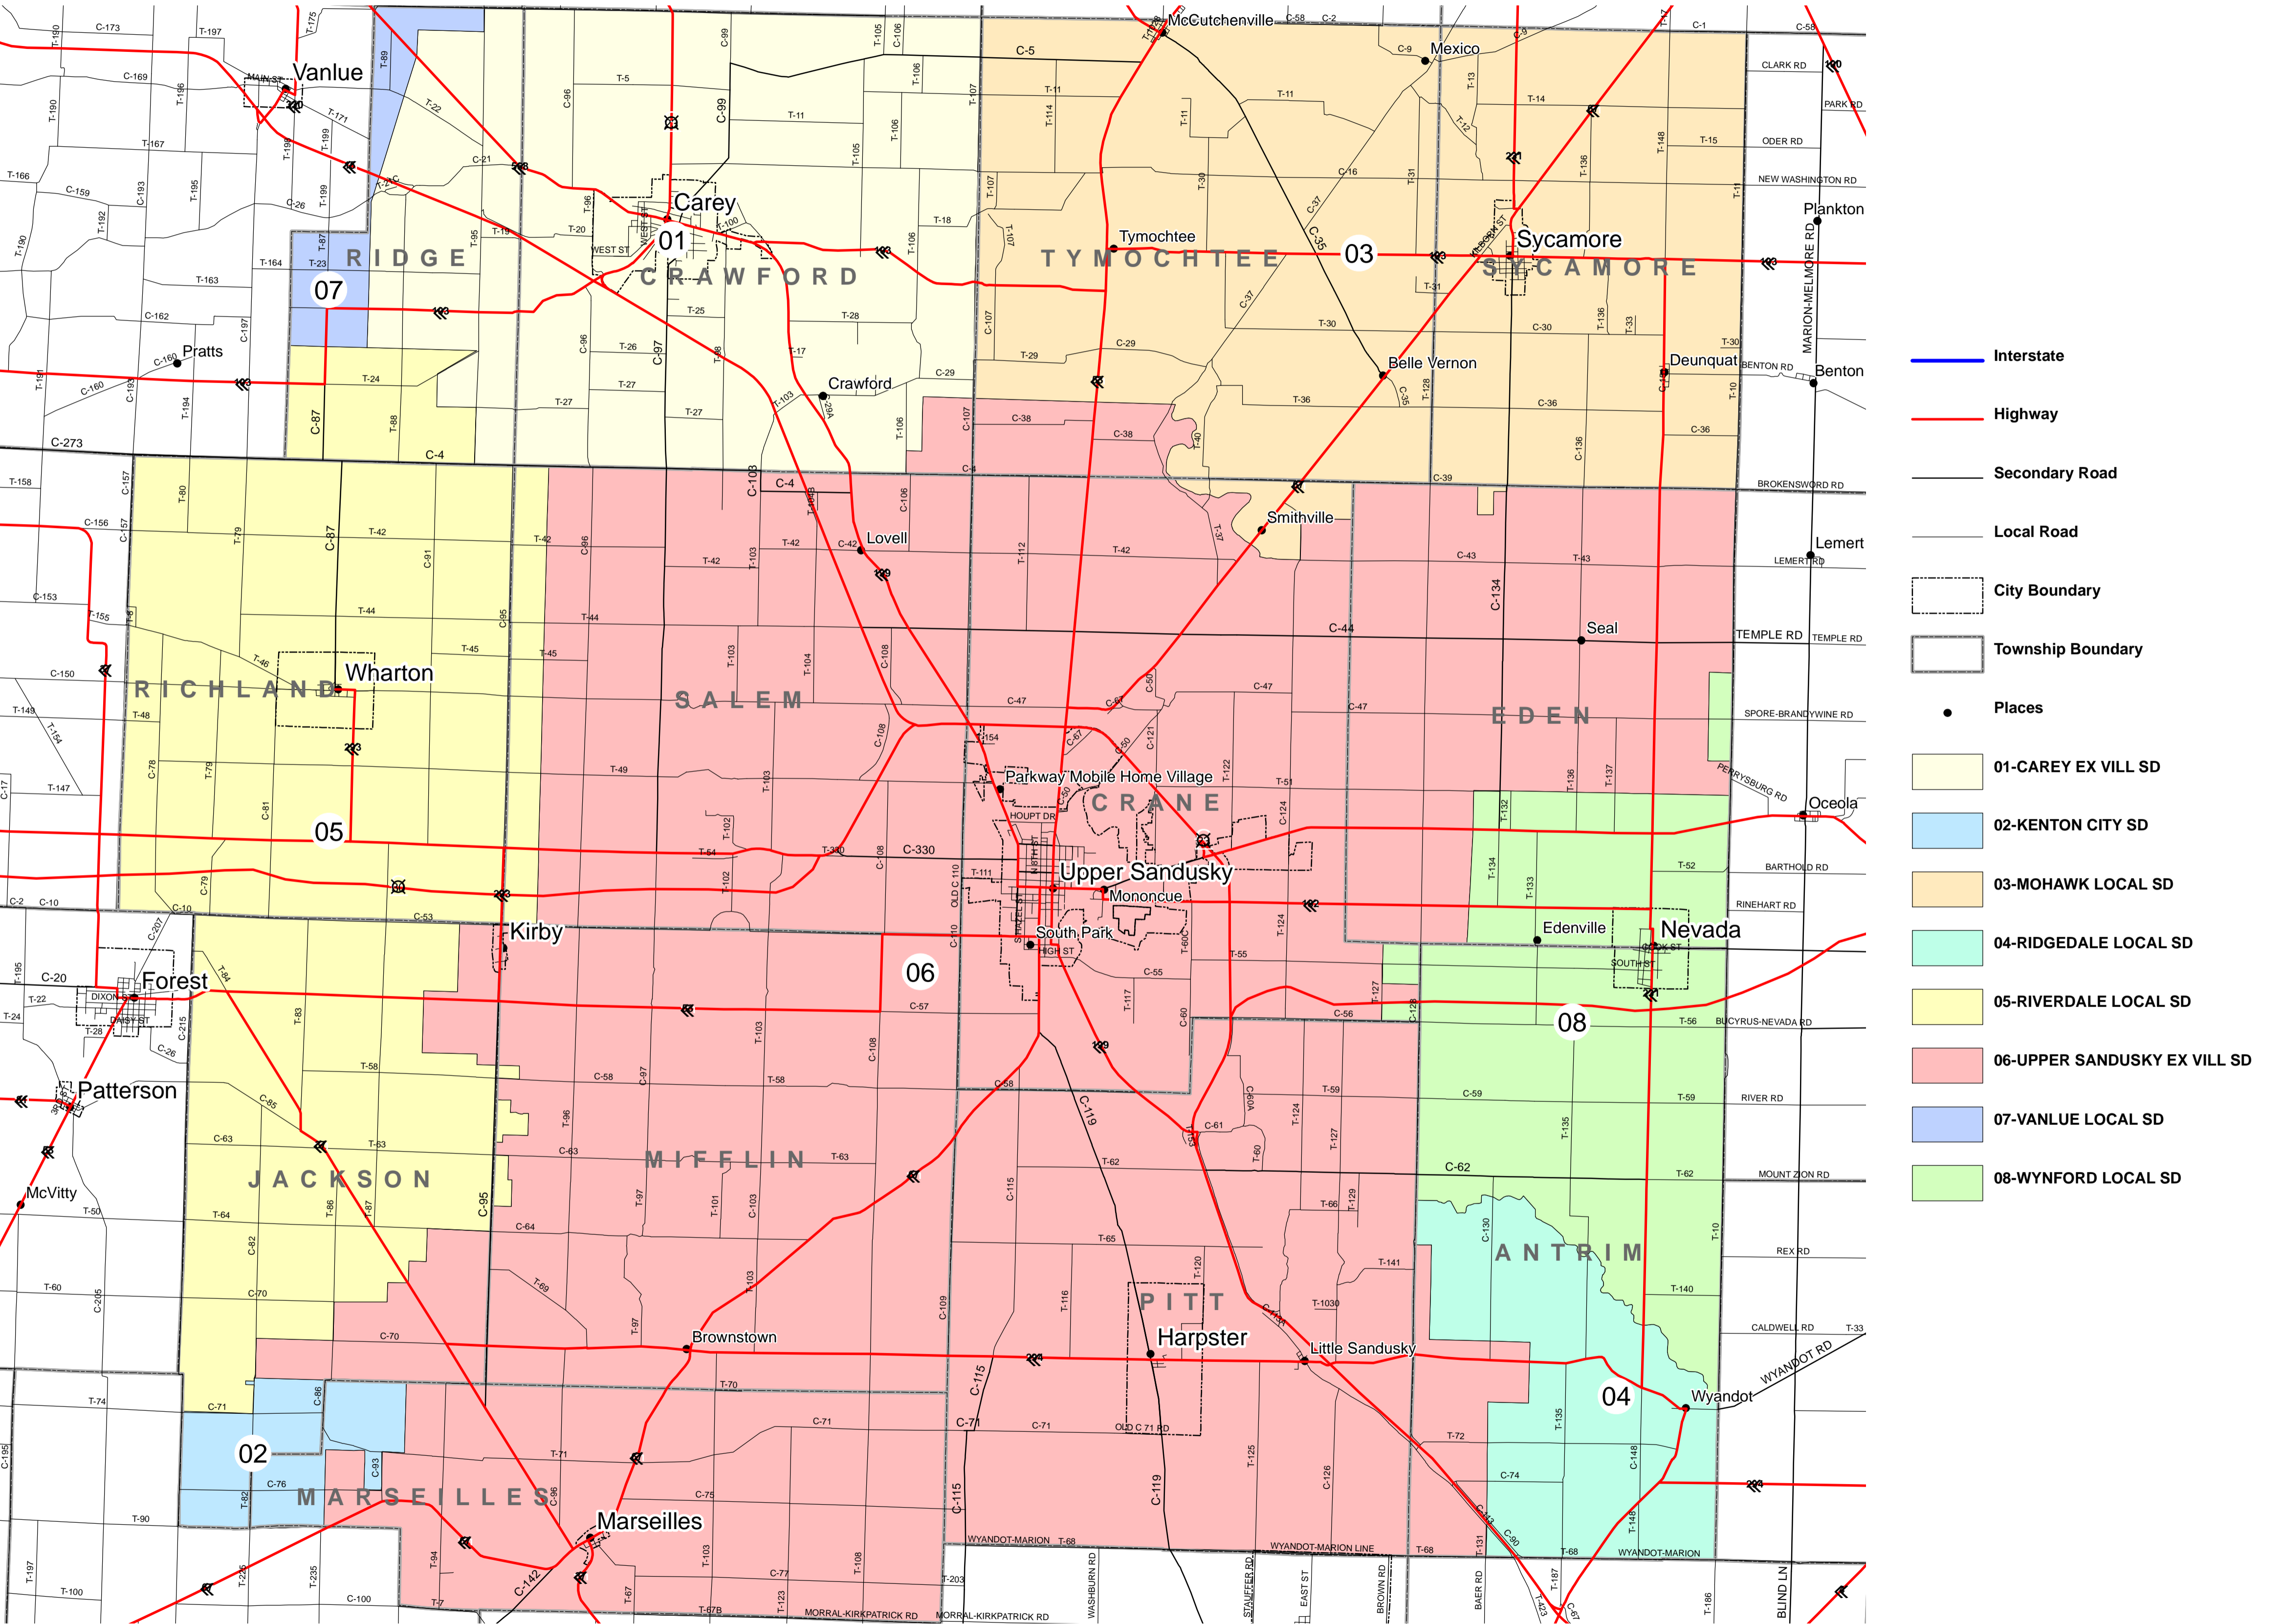

Wyandot County School Districts

Public Utilities Commission of Ohio, 2007
 School district boundary line data last updated in 2004
 Source: Ohio Geographic Information System Service Center and Cleveland State University
 in partnership with the Ohio Department of Education