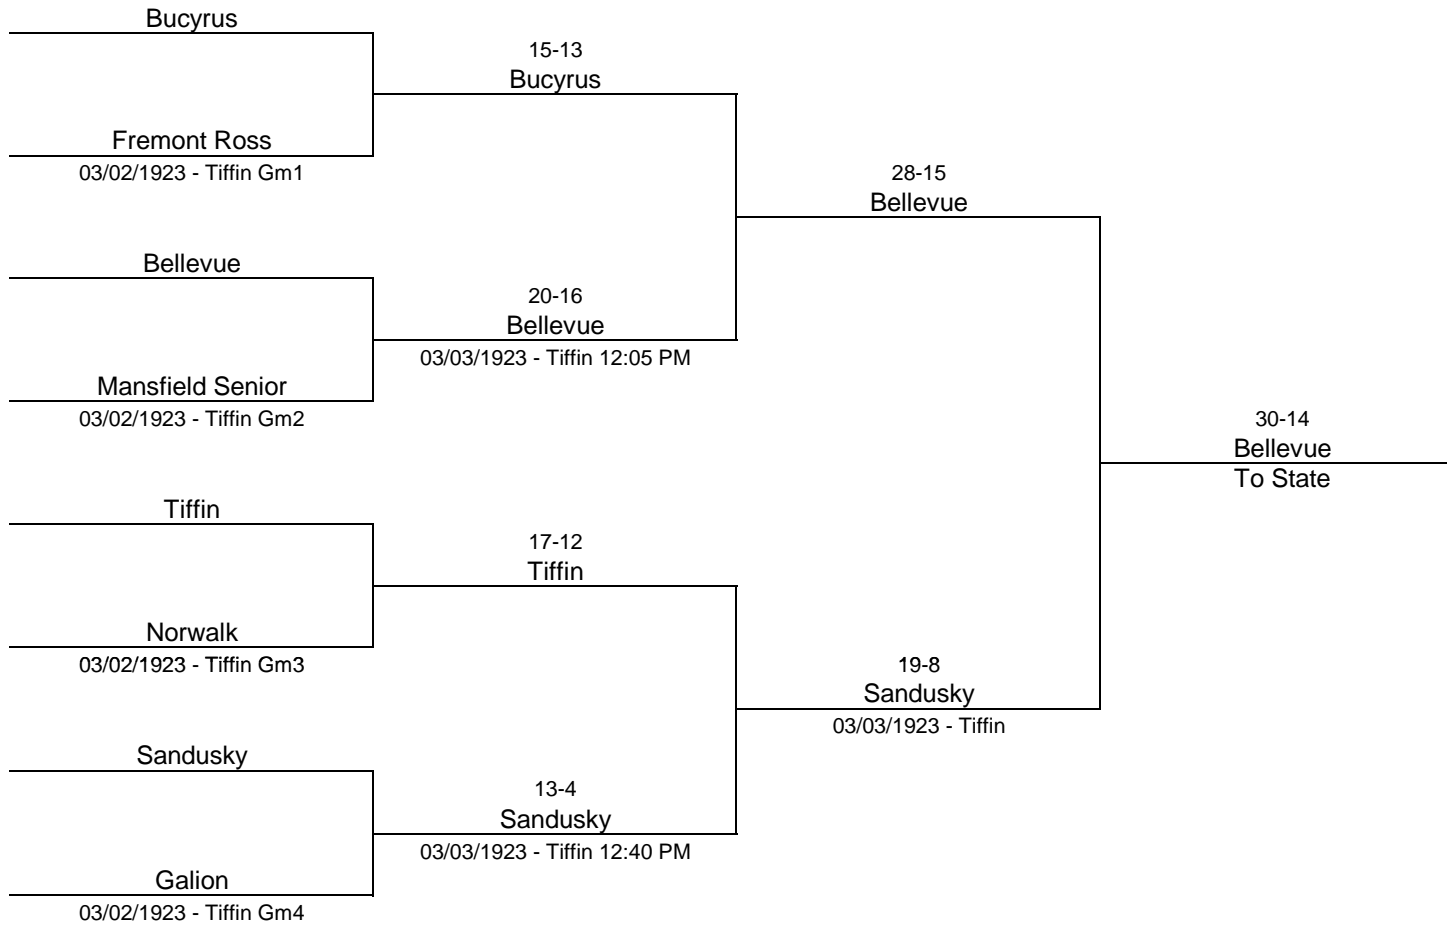

1922/23 Class A Sectional Tournament - Heidelberg University

1922/23 Class B Sectional - Heidelberg University

Unable to build bracket as several teams actually listed with multiple losses, and several teams with no loss listed in paper

Day 1 - 3/2/1923	Milan b. Fremont St. Joseph	15-14		
	Huron b. Willard	16-8		
	Clyde b. Woodville	30-9		
	Bettsville b. Jackson (Amsden)	12-6		
	Bloomville b. Townsend	10-4		
	Woodville Academy b. Milan	21-14		
	Green Springs b. Birmingham	19-6		
	Berlin Heights b. Crestline	25-9		
	Thompson b. Plymouth	12-3		
	Old Fort b. Tiro	24-5		
	Mt. Zion b. Vermilion	8-3		
	New Washington b. Tiffin Junior Home	17-10		
	Attica b. Huron	12-9		
	Day 2 - 3/3/1923	Republic b. Thompson	14-8	
		Berlin Heights b. Old Fort	33-11	
Milan b. Huron		13-5	2nd loss for Huron	
New Washington b. Mt. Zion		28-6		
Bettsville b. Attica		15-5		
Clyde b. Bloomville		15-10		
Woodville Academy b. Jackson-Burgoon		27-7	No loss listed for Woodville Academy	
Green Springs b. Republic		17-7	No loss listed for Green Springs	
Berlin Heights b. Milan		11-5	2nd loss for Milan	
New Washington b. Bettsville		23-5	No loss listed for New Washington	
Woodville b. Monroeville???	21-14	Monroeville never listed as in tournament; Woodville Academy?		
Berlin Heights b. Clyde	28-20	FINAL - Berlin Heights to State		