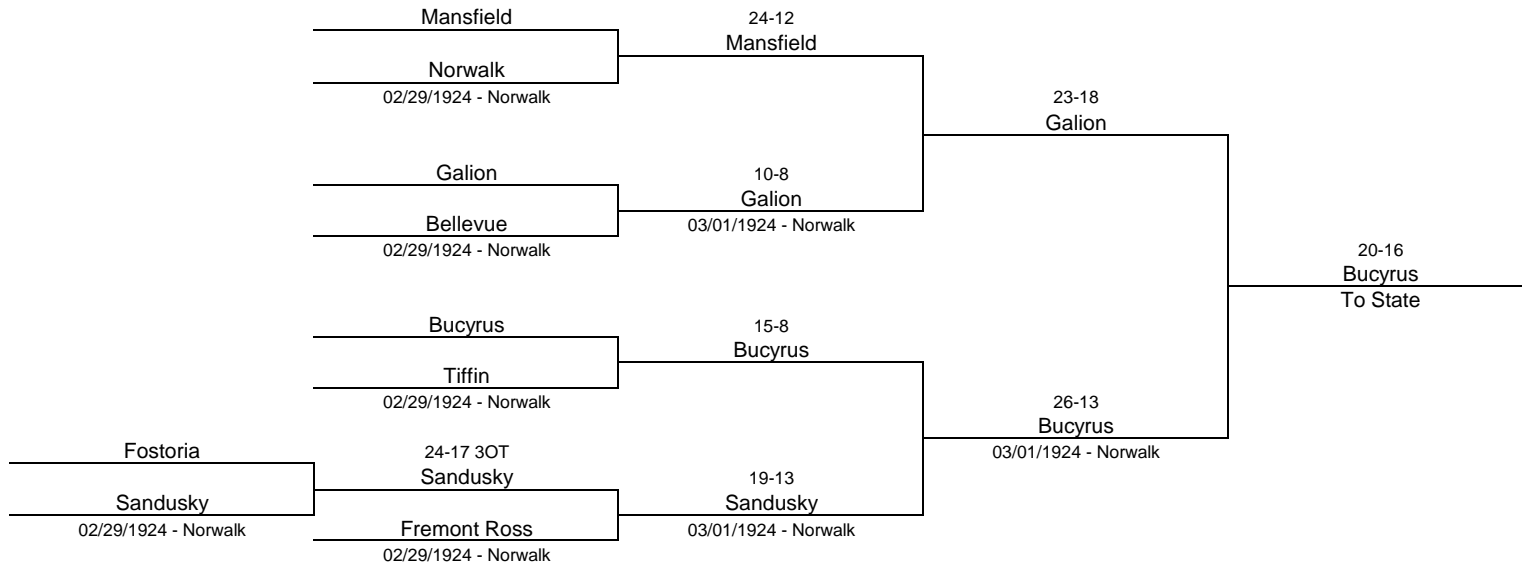

1923/24 Class A - Norwalk

1923/24 Class B Sectional Tournament - Lima South High School