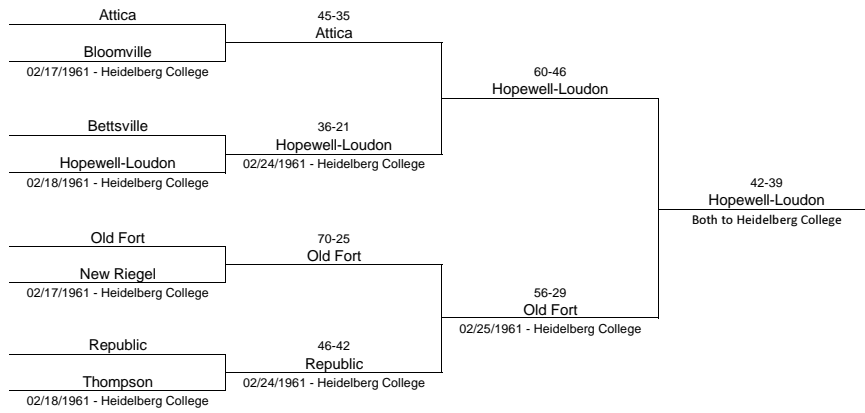

**1960/61 Class AA - Marion Coliseum (2/24-3/4 Sectional; 3/10-3/11 District)**

1960/61 Class AA - University of Toledo (2/24-3/4 Sectional; 3/10-3/11 District)

1960/61 Class AA - Bowling Green State University (2/24-3/4 Sectional; 3/10-3/11 District)

### 1960/61 Class A Crawford County Tournament

### 1960/61 Class A Hardin County Tournament

### 1960/61 Class A Huron County Tournament

**1960/61 Class A Richland County Tournament**

**1960/61 Class A Seneca County Tournament**

**1960/61 Class A Wyandot County Tournament**

**1960/61 Class A Exempt County Tournament**