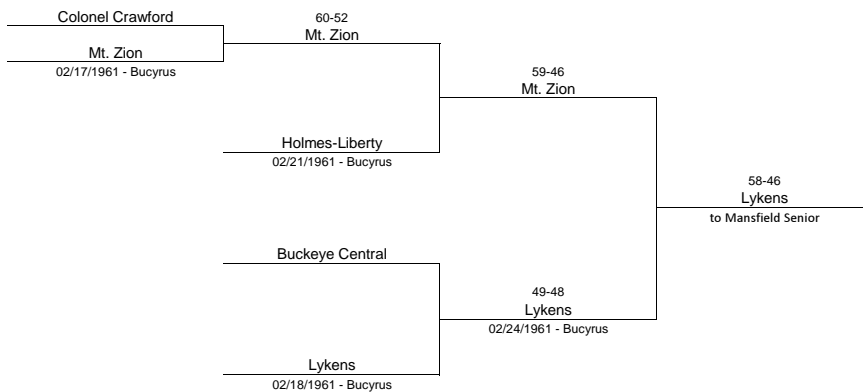

**1960/61 Class AA - Marion Coliseum (2/24-3/4 Sectional; 3/10-3/11 District)**

1960/61 Class AA - University of Toledo (2/24-3/4 Sectional; 3/10-3/11 District)

1960/61 Class AA - Bowling Green State University (2/24-3/4 Sectional; 3/10-3/11 District)

### 1960/61 Class A Crawford County Tournament

### 1960/61 Class A Hardin County Tournament

### 1960/61 Class A Huron County Tournament

**1960/61 Class A Richland County Tournament**

**1960/61 Class A Seneca County Tournament**

**1960/61 Class A Wyandot County Tournament**

**1960/61 Class A Exempt County Tournament**