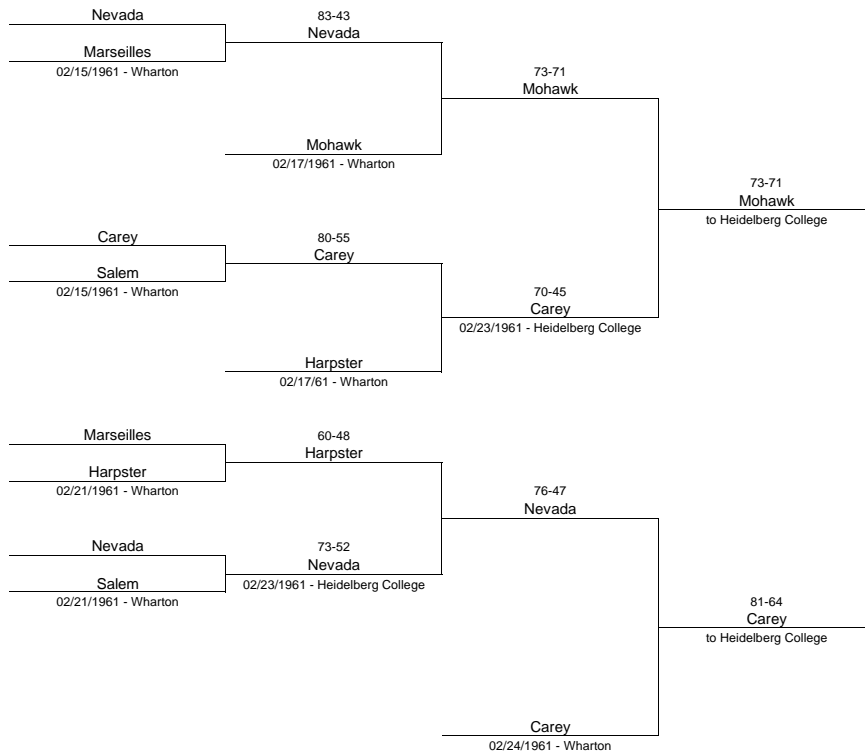

**1960/61 Class AA - Marion Coliseum (2/24-3/4 Sectional; 3/10-3/11 District)**

1960/61 Class AA - University of Toledo (2/24-3/4 Sectional; 3/10-3/11 District)

1960/61 Class AA - Bowling Green State University (2/24-3/4 Sectional; 3/10-3/11 District)

### 1960/61 Class A Hardin County Tournament

### 1960/61 Class A Huron County Tournament

**1960/61 Class A Richland County Tournament**

**1960/61 Class A Seneca County Tournament**

**1960/61 Class A Wyandot County Tournament**

**1960/61 Class A Exempt County Tournament**

**1960/61 Class A - Mansfield Senior High School (3/3-3/4 Sectional; 3/10-3/11 District)**