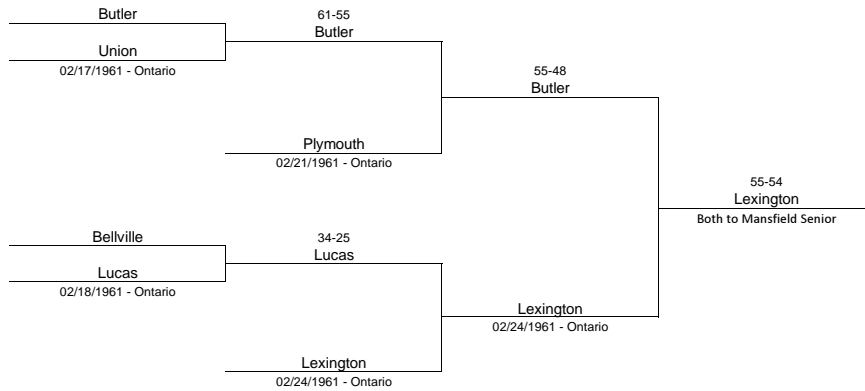

1960/61 Class A Richland County Tournament