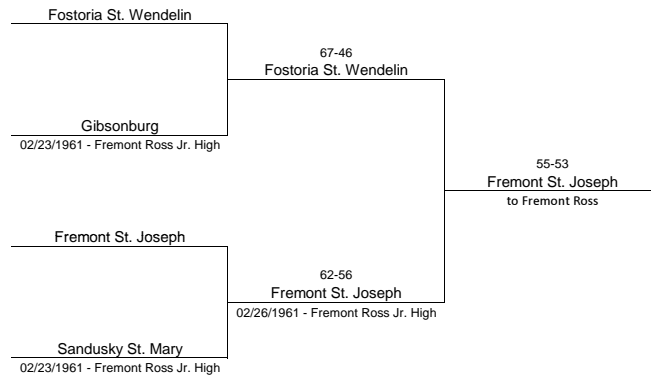

**1960/61 Class AA - Marion Coliseum (2/24-3/4 Sectional; 3/10-3/11 District)**

1960/61 Class AA - University of Toledo (2/24-3/4 Sectional; 3/10-3/11 District)

1960/61 Class AA - Bowling Green State University (2/24-3/4 Sectional; 3/10-3/11 District)

### 1960/61 Class A Hardin County Tournament

### 1960/61 Class A Huron County Tournament

**1960/61 Class A Richland County Tournament**

**1960/61 Class A Seneca County Tournament**

**1960/61 Class A Wyandot County Tournament**

**1960/61 Class A Exempt County Tournament**