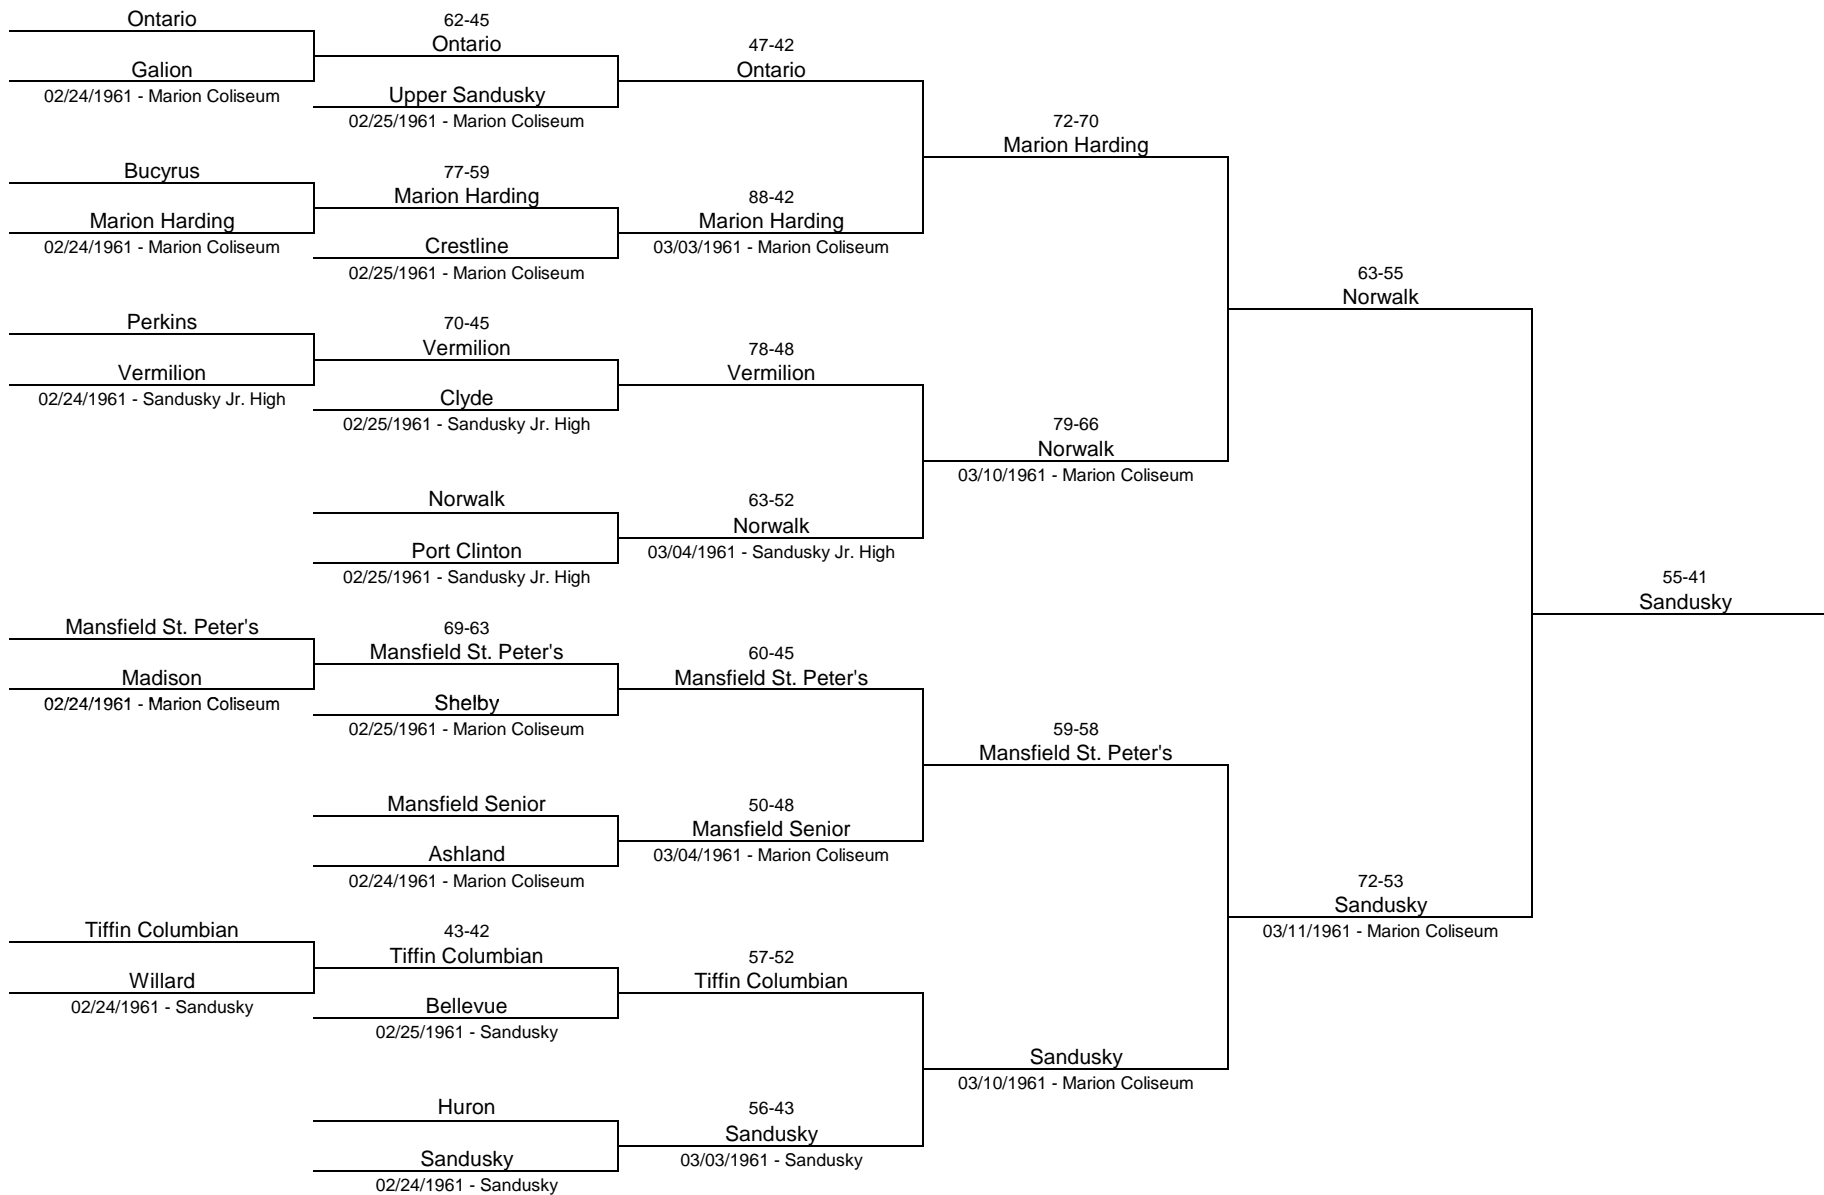

**1960/61 Class AA - Marion Coliseum (2/24-3/4 Sectional; 3/10-3/11 District)**

1960/61 Class AA - University of Toledo (2/24-3/4 Sectional; 3/10-3/11 District)

1960/61 Class AA - Bowling Green State University (2/24-3/4 Sectional; 3/10-3/11 District)

### 1960/61 Class A Crawford County Tournament

### 1960/61 Class A Hardin County Tournament