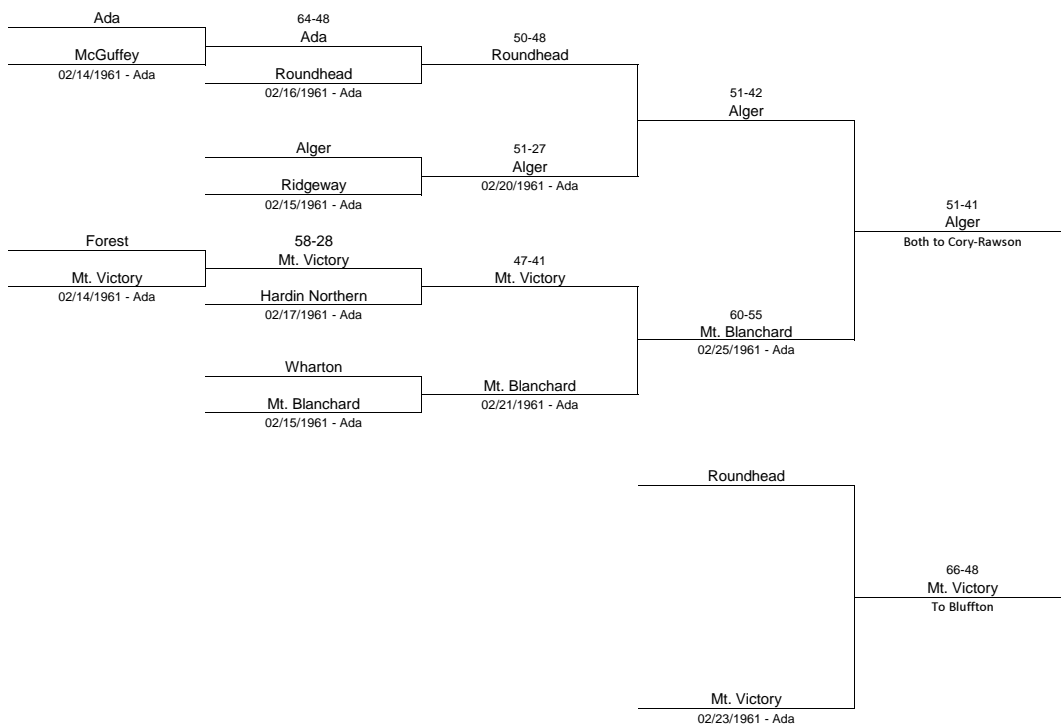

**1960/61 Class AA - Marion Coliseum (2/24-3/4 Sectional; 3/10-3/11 District)**

1960/61 Class AA - University of Toledo (2/24-3/4 Sectional; 3/10-3/11 District)

1960/61 Class AA - Bowling Green State University (2/24-3/4 Sectional; 3/10-3/11 District)

### 1960/61 Class A Crawford County Tournament

### 1960/61 Class A Hardin County Tournament