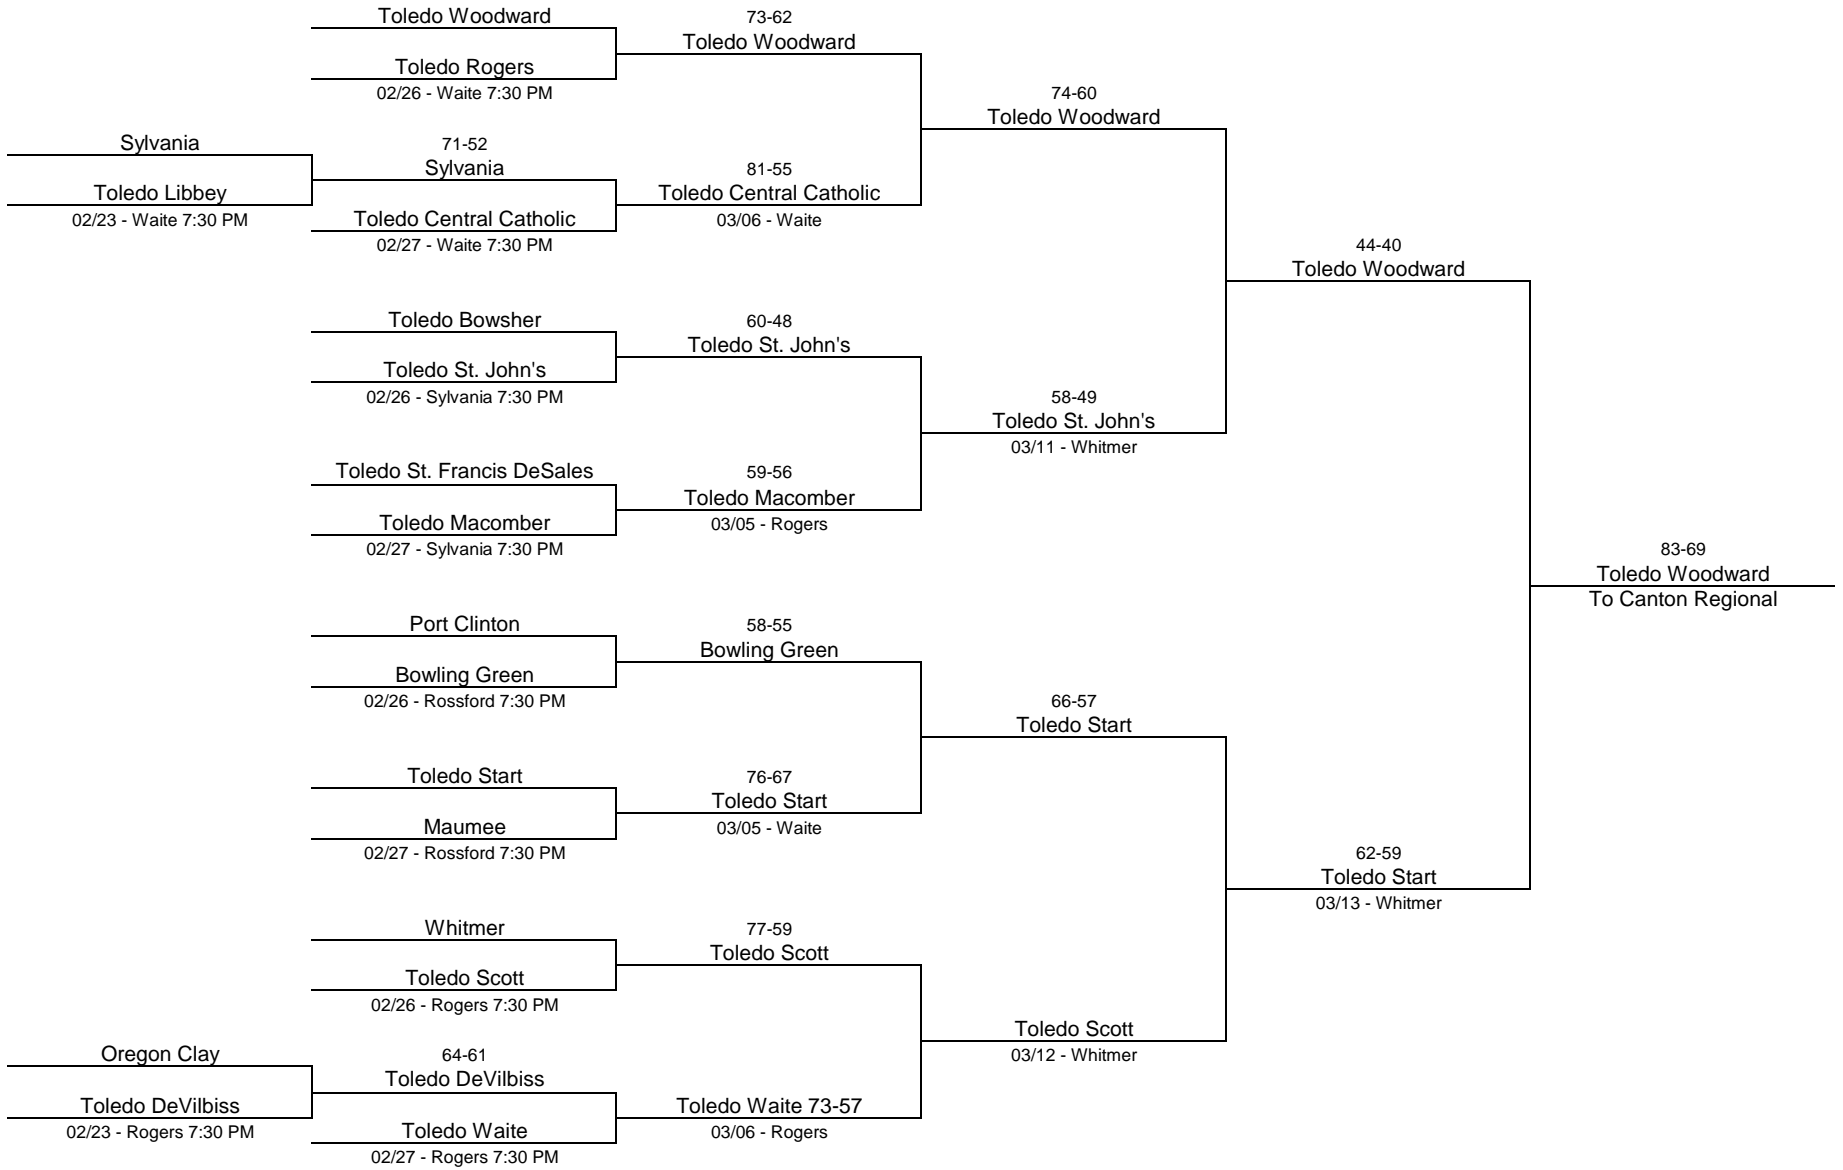

1970/71 Class AAA - Bowling Green State University

1970/71 Class AAA - Whitmer High School

1970/71 Class AA - Waite High School

1970/71 Class AA - Shawnee High School

1970/71 Class AA - Galion High School