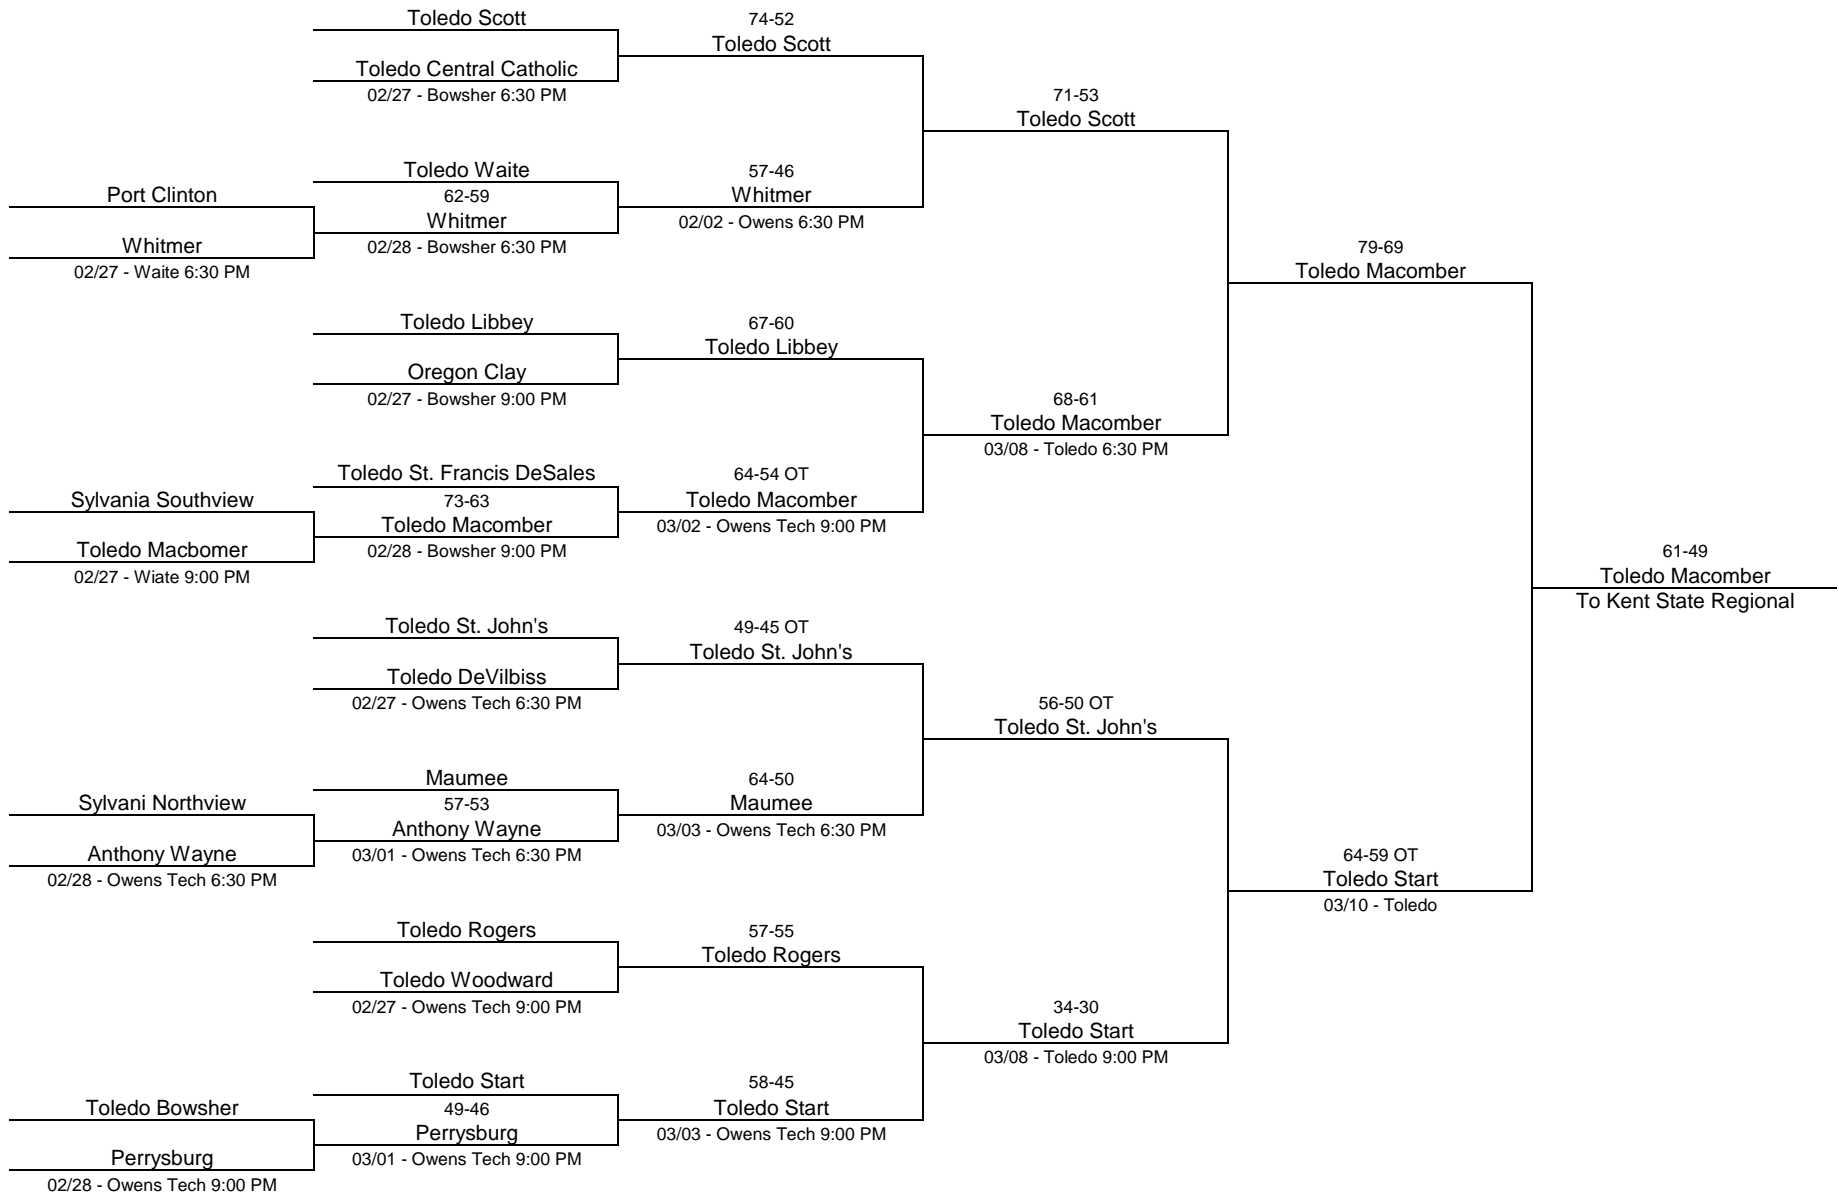

1978/79 Class AAA - University of Toledo