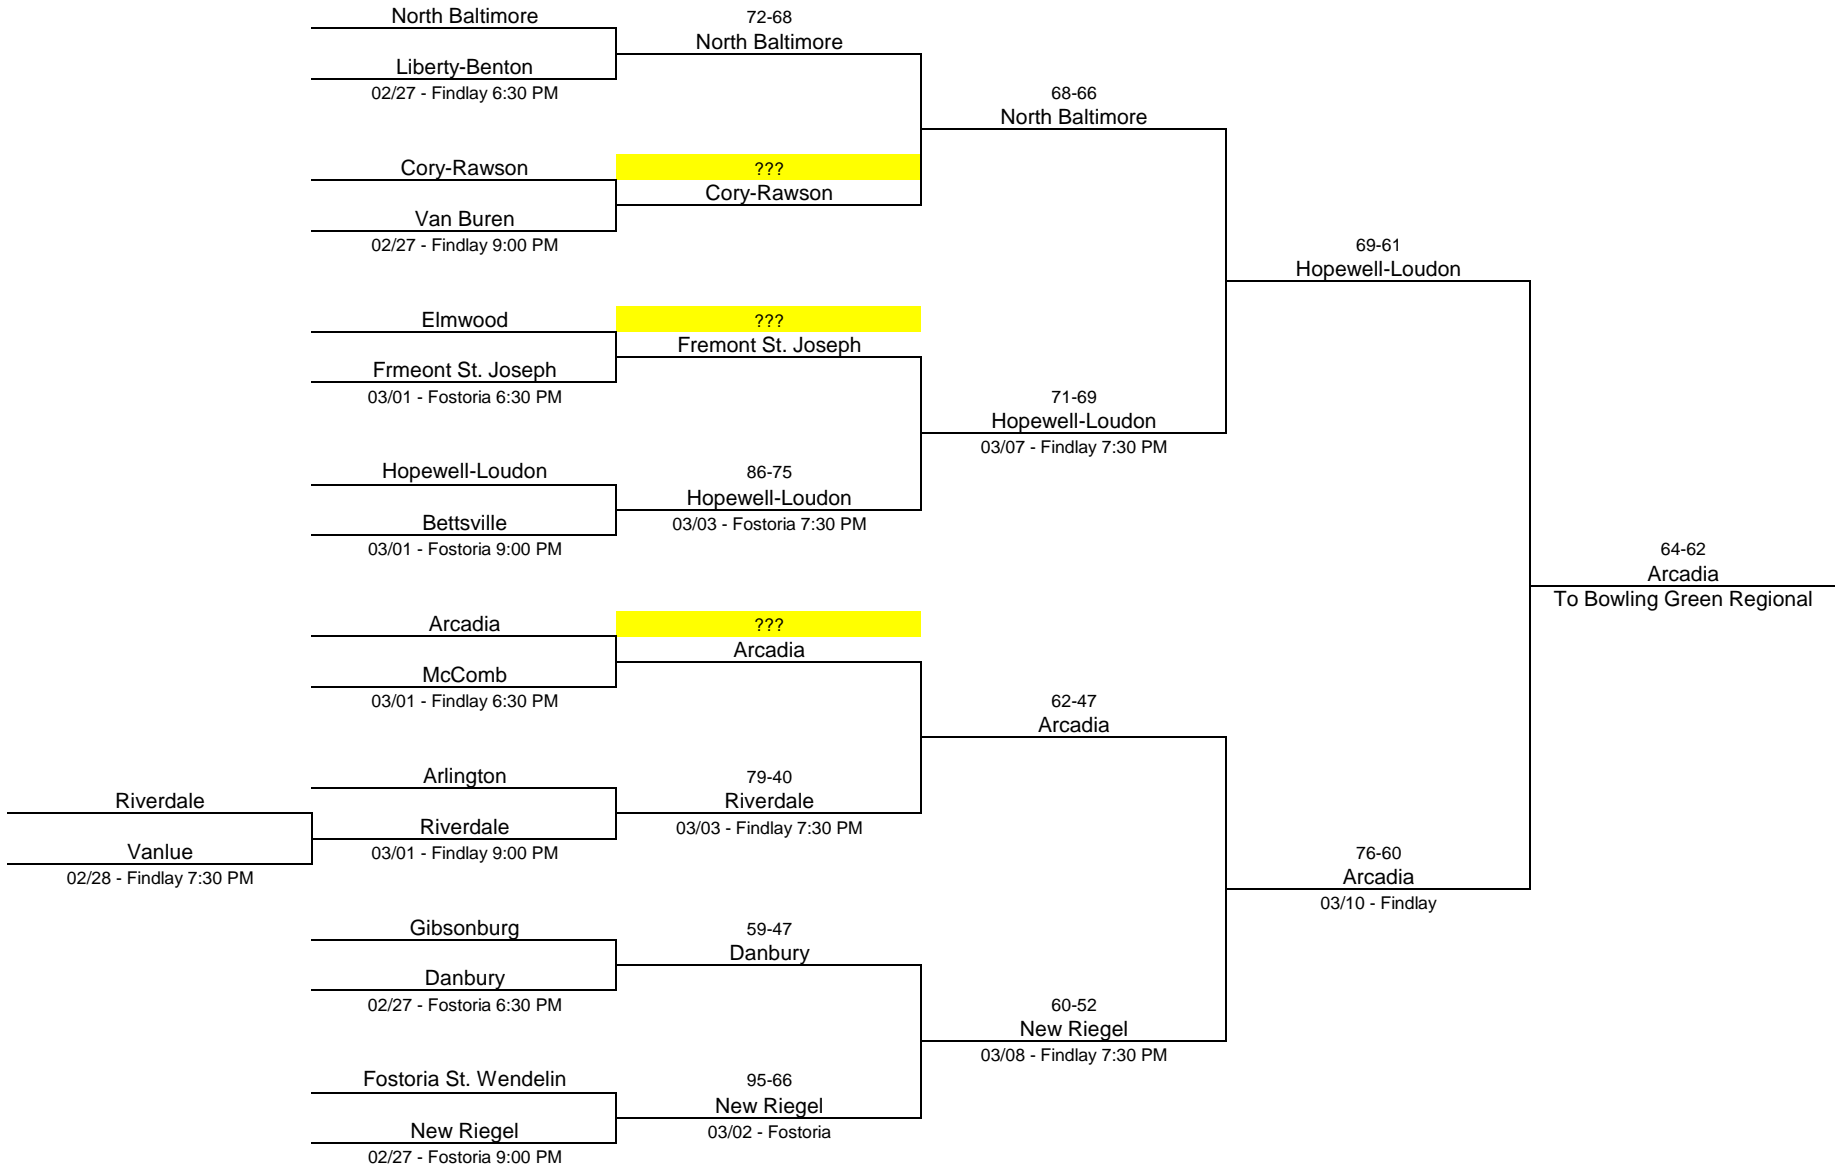

1978/79 Class A - Findlay