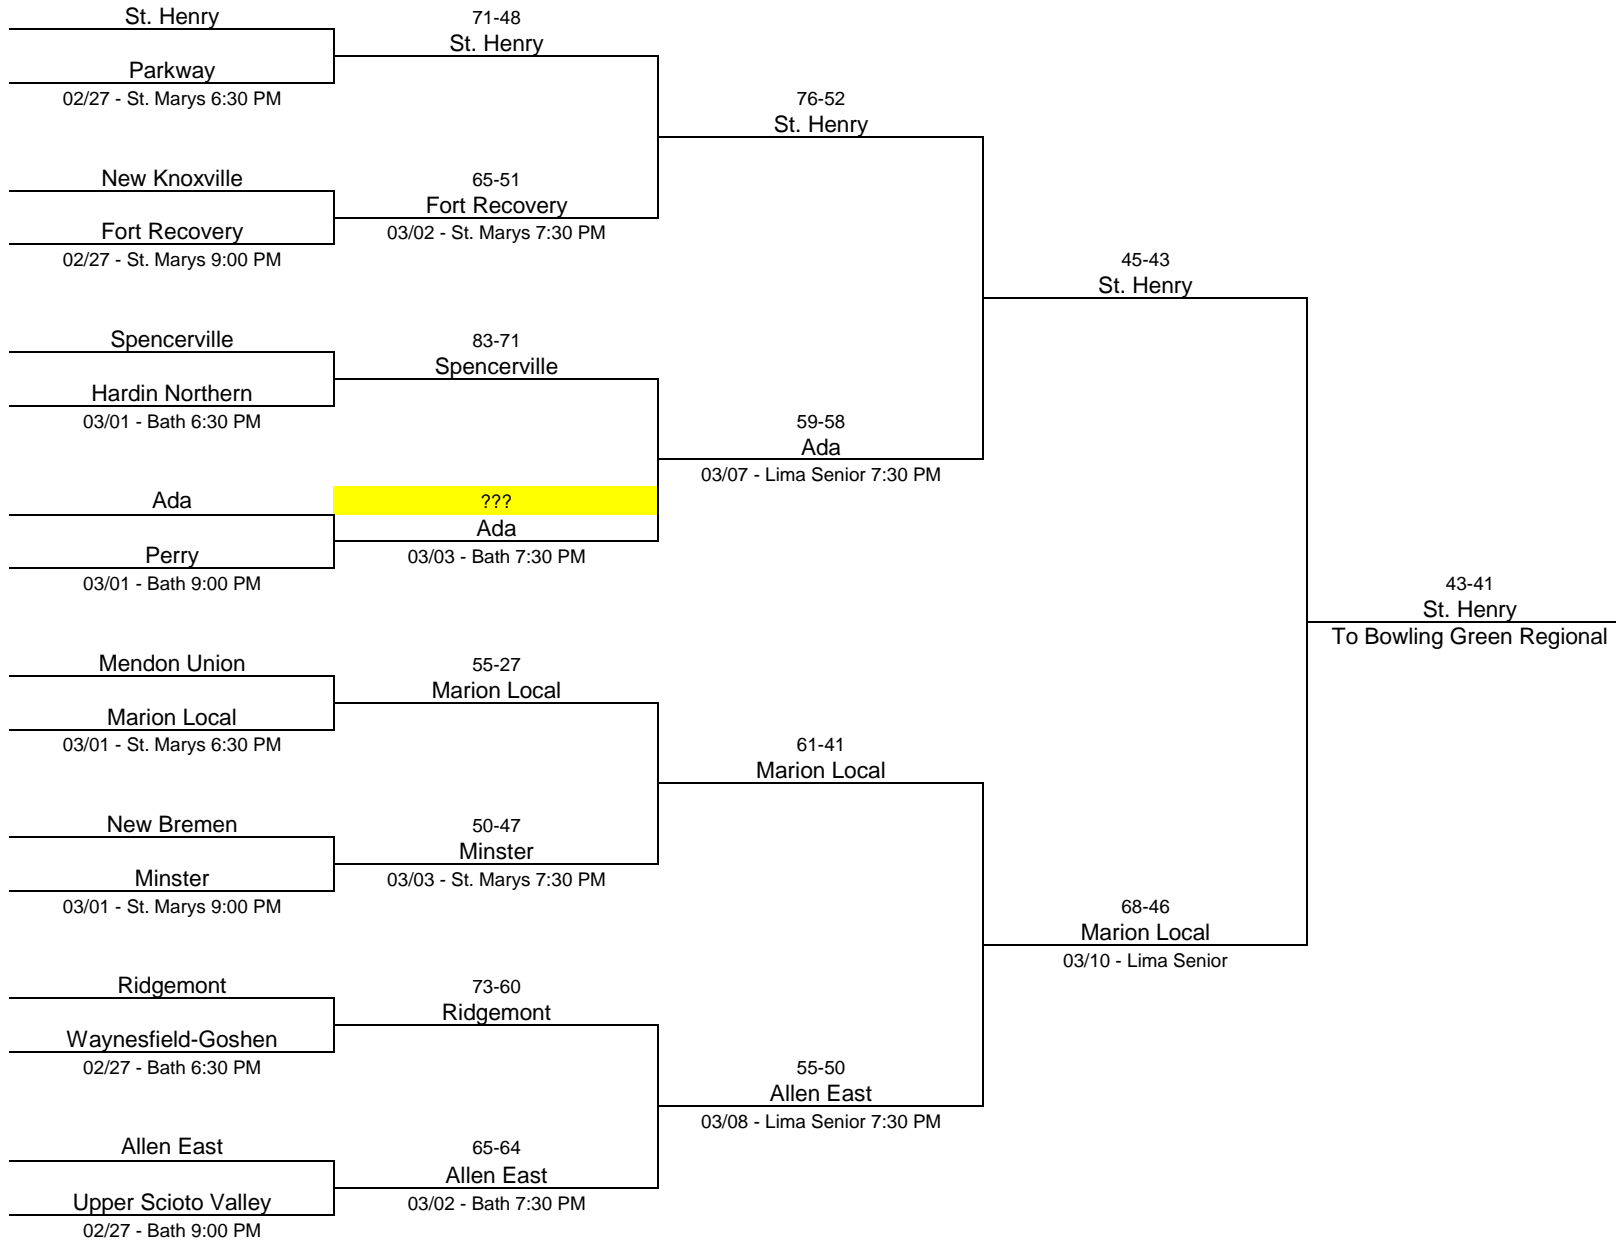

1978/79 Class A - Lima Senior High School