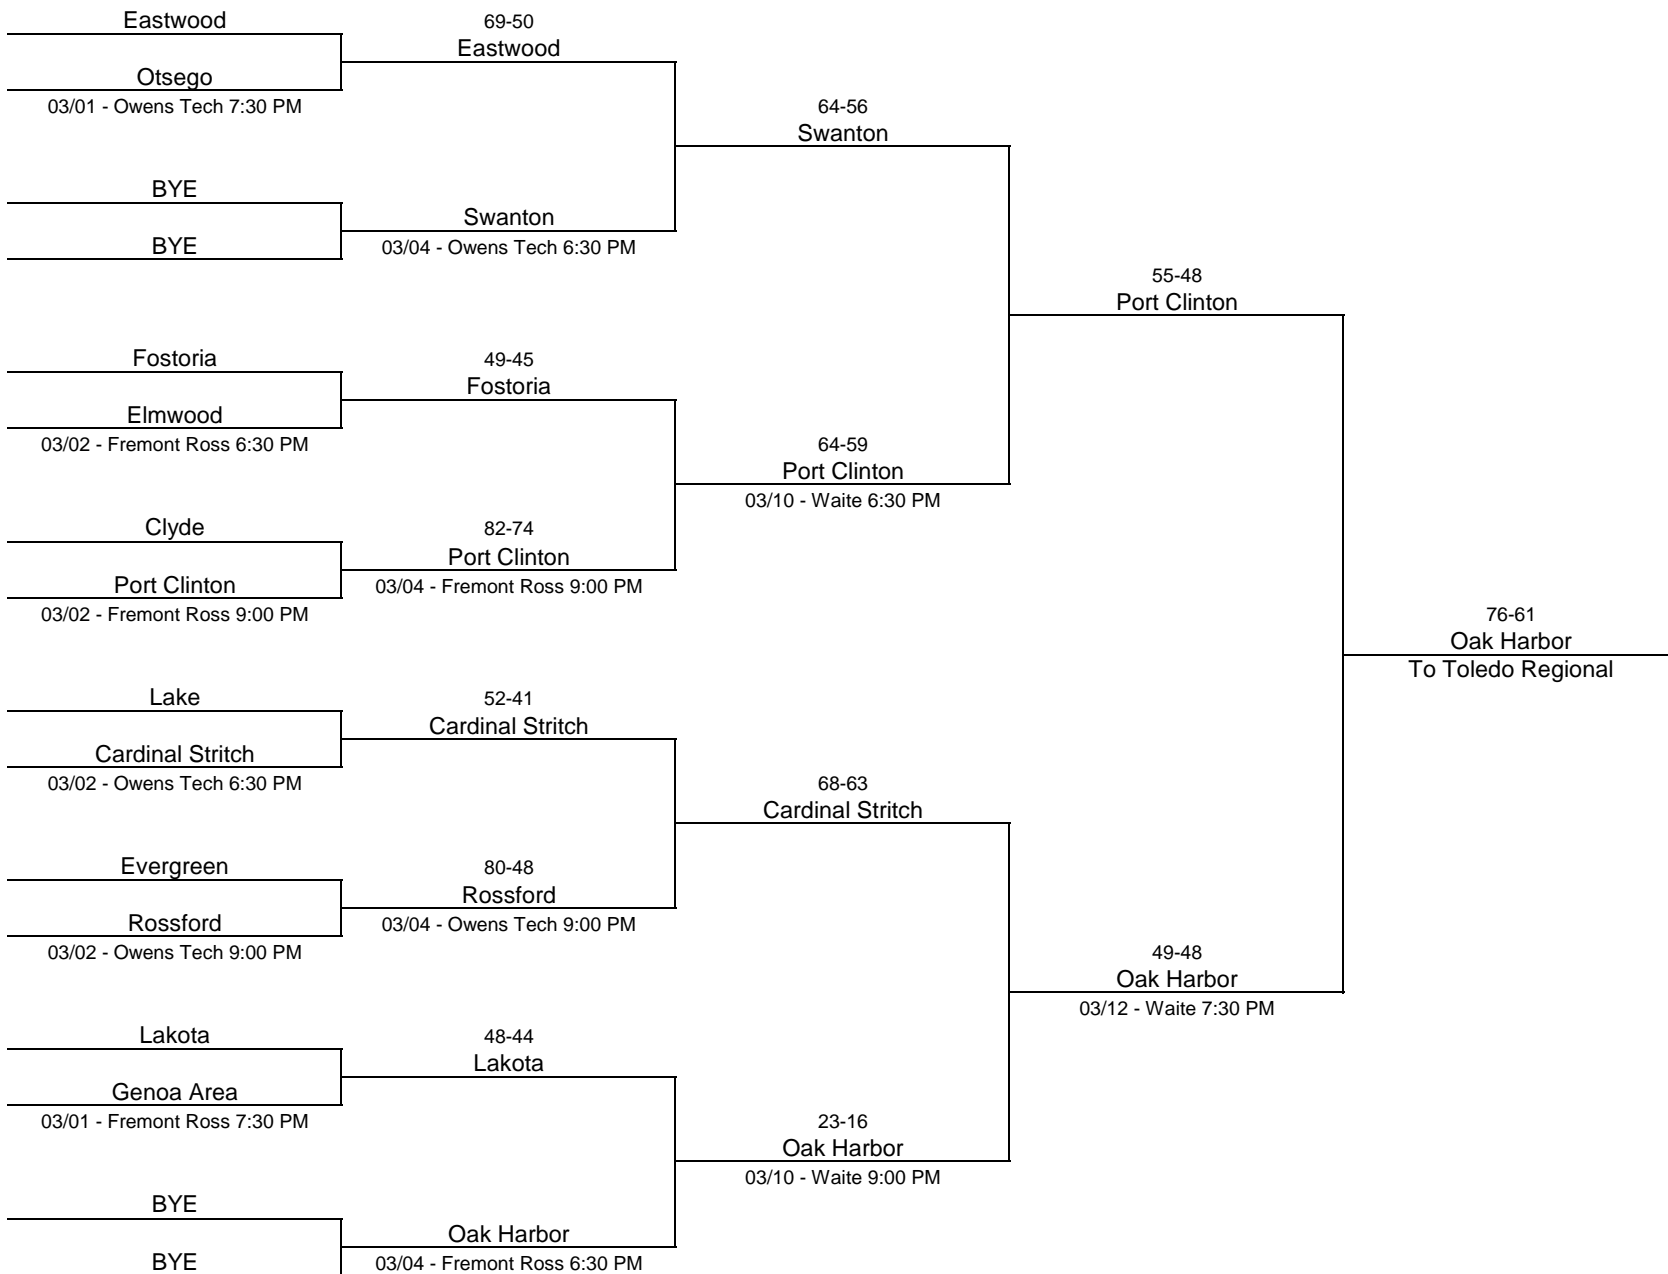

1982/83 Class AAA - Bowling Green State University

1982/83 Class AAA - University of Toledo

1982/83 Class AA - Ohio Northern University

1982/83 Class AA - Toledo Waite Fieldhouse

1982/83 Class AA - Ashland College

1982/83 Class A - Lima Senior High School

1982/83 Class A - Elida High School

1982/83 Class A - Napoleon High School

1982/83 Class A - Findlay High School

1982/83 Class A - Lexington High School