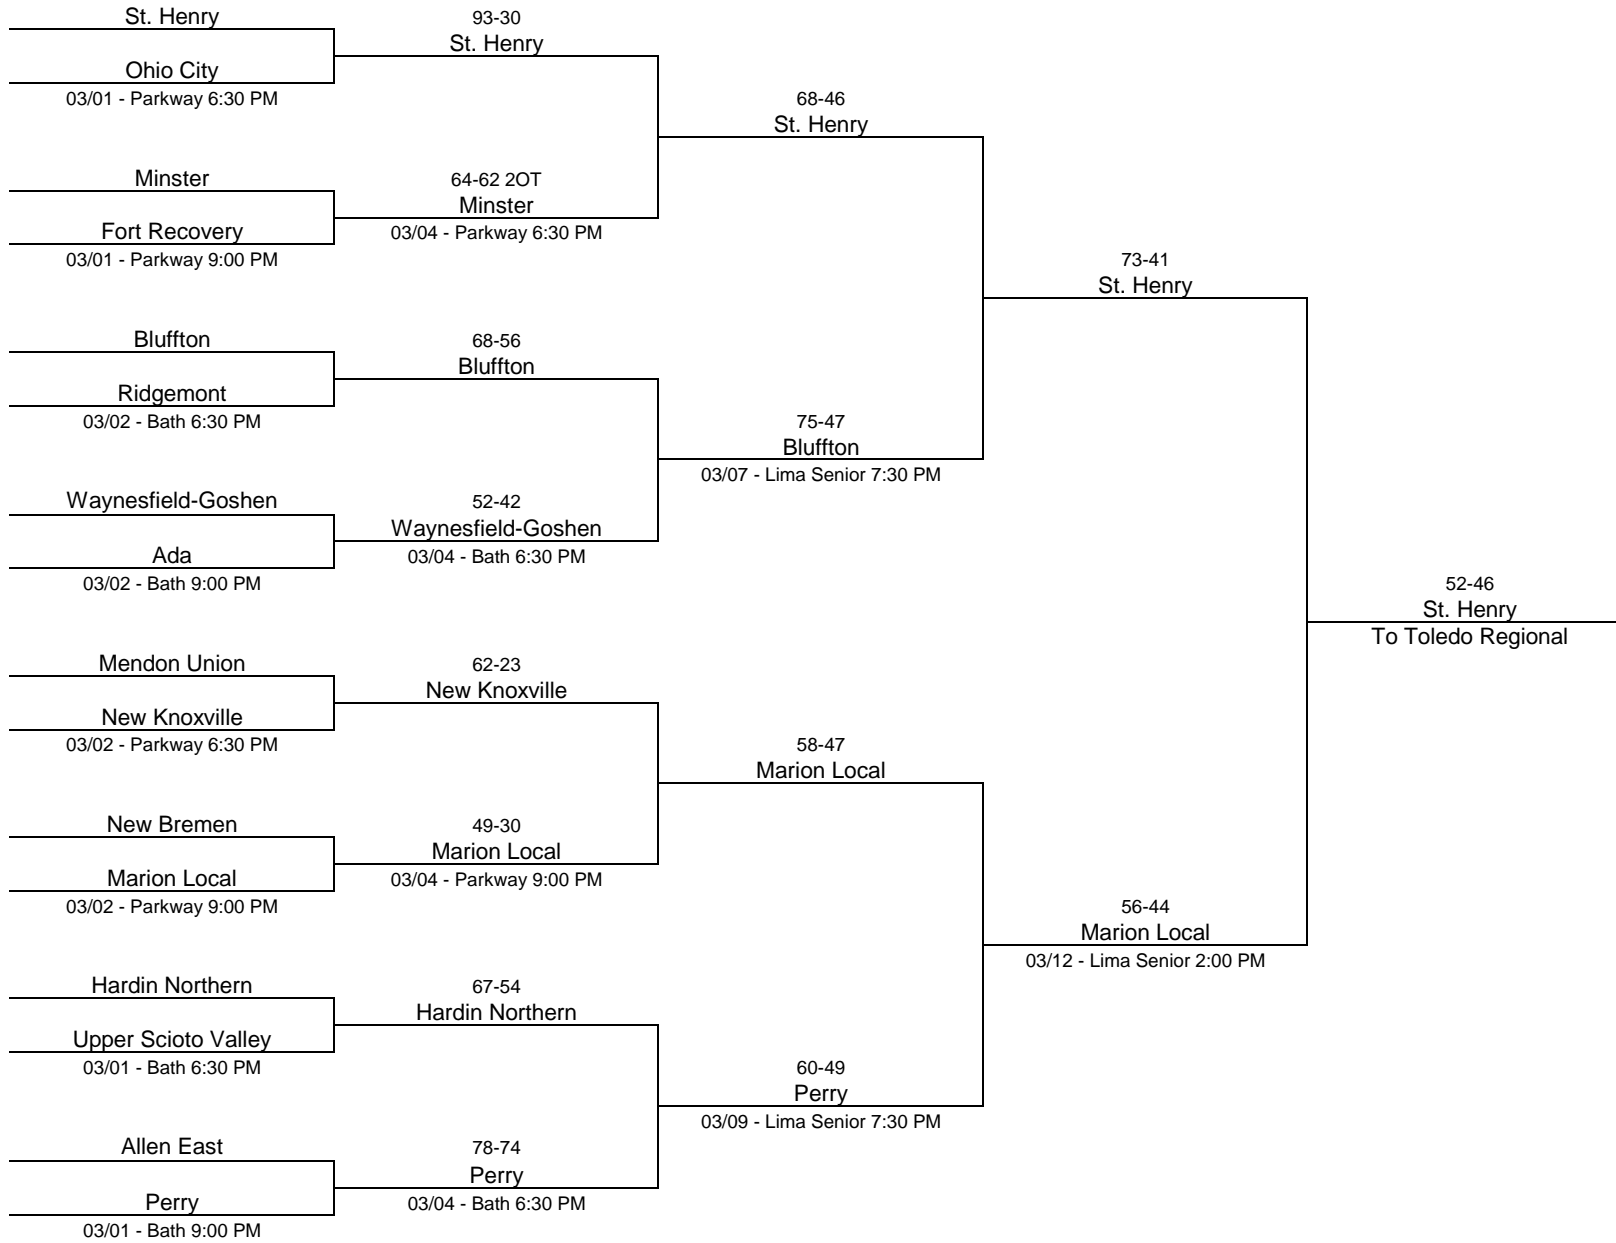

1982/83 Class AAA - Bowling Green State University

1982/83 Class AAA - University of Toledo

1982/83 Class AA - Ohio Northern University

1982/83 Class AA - Toledo Waite Fieldhouse

1982/83 Class AA - Ashland College

1982/83 Class A - Lima Senior High School

1982/83 Class A - Elida High School

1982/83 Class A - Napoleon High School

1982/83 Class A - Findlay High School

1982/83 Class A - Lexington High School