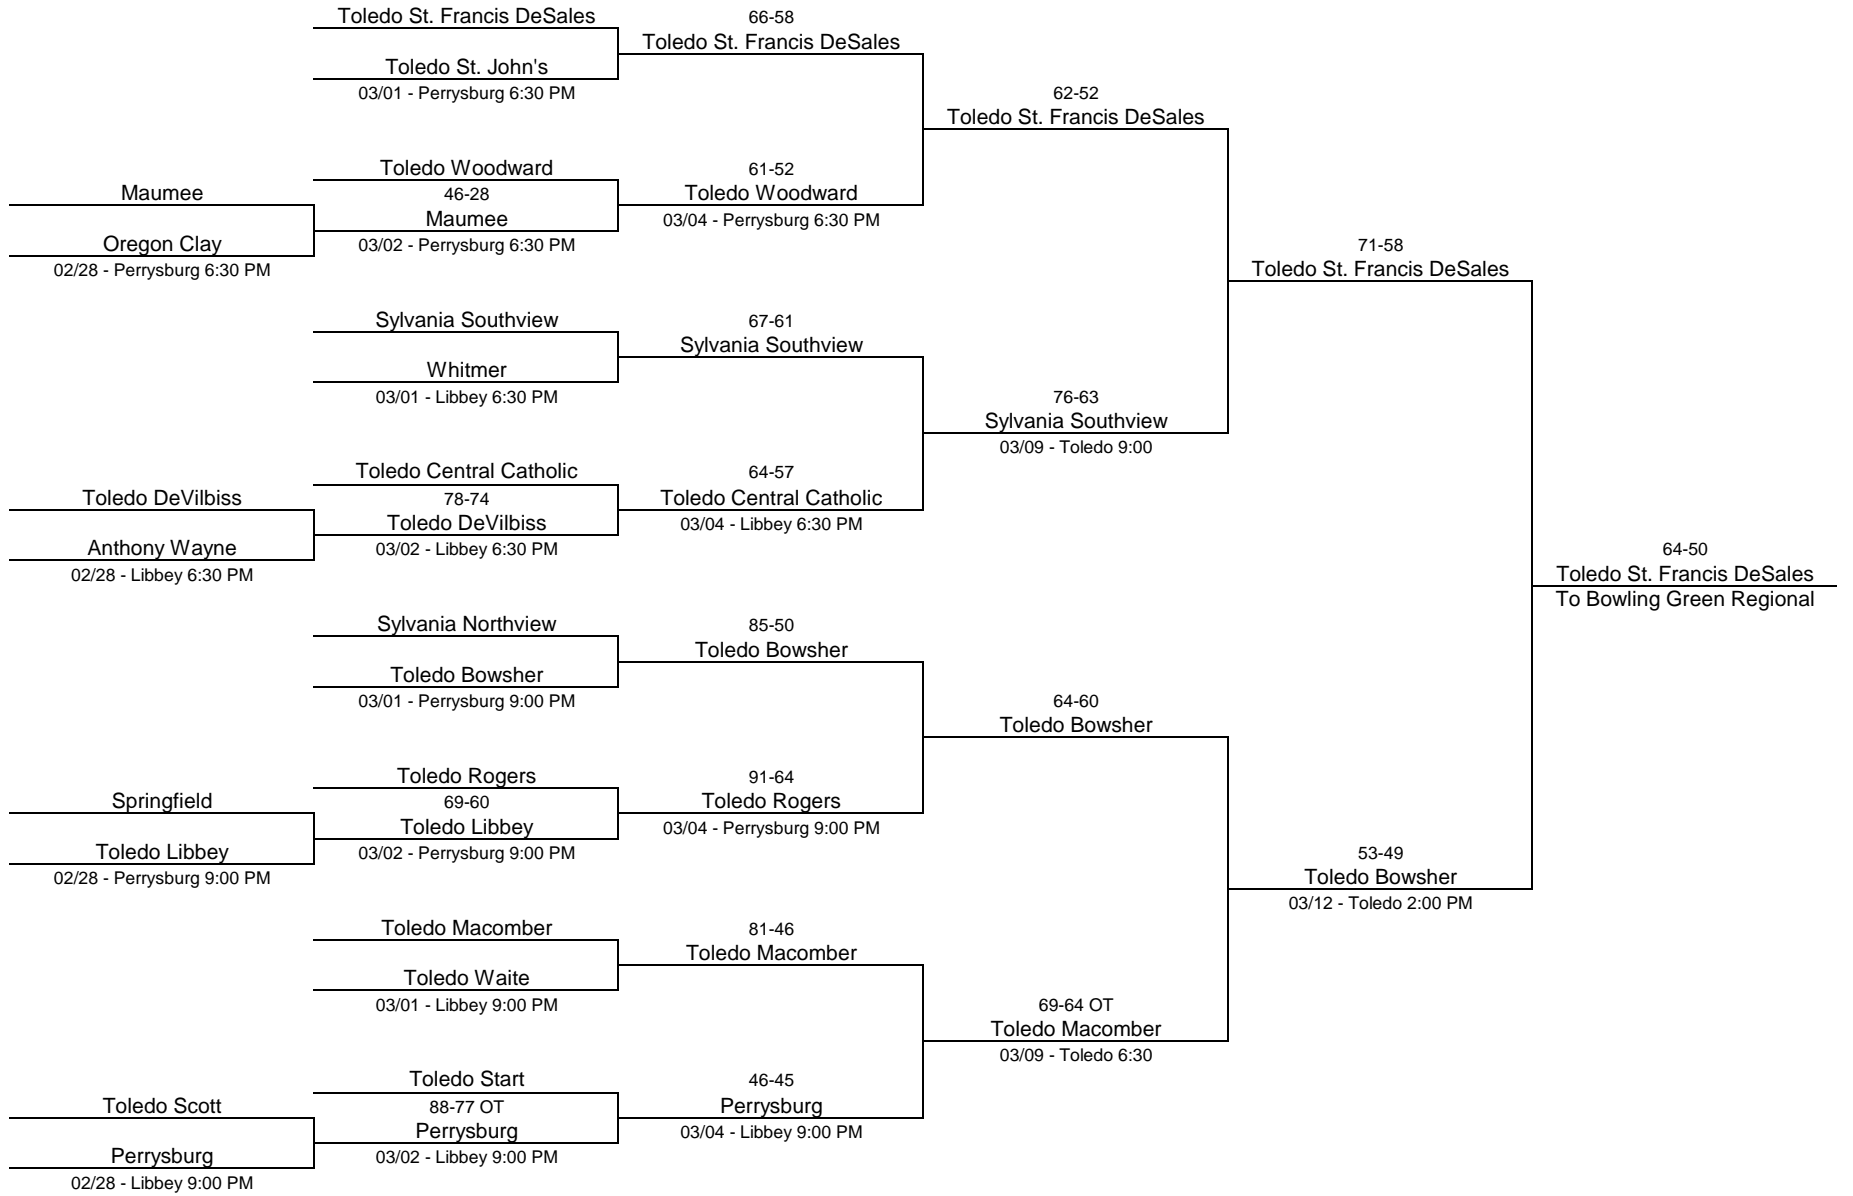

1982/83 Class AAA - Bowling Green State University

1982/83 Class AAA - University of Toledo

1982/83 Class AA - Ohio Northern University

1982/83 Class AA - Toledo Waite Fieldhouse

1982/83 Class AA - Ashland College

1982/83 Class A - Lima Senior High School

1982/83 Class A - Elida High School

1982/83 Class A - Napoleon High School

1982/83 Class A - Findlay High School

1982/83 Class A - Lexington High School