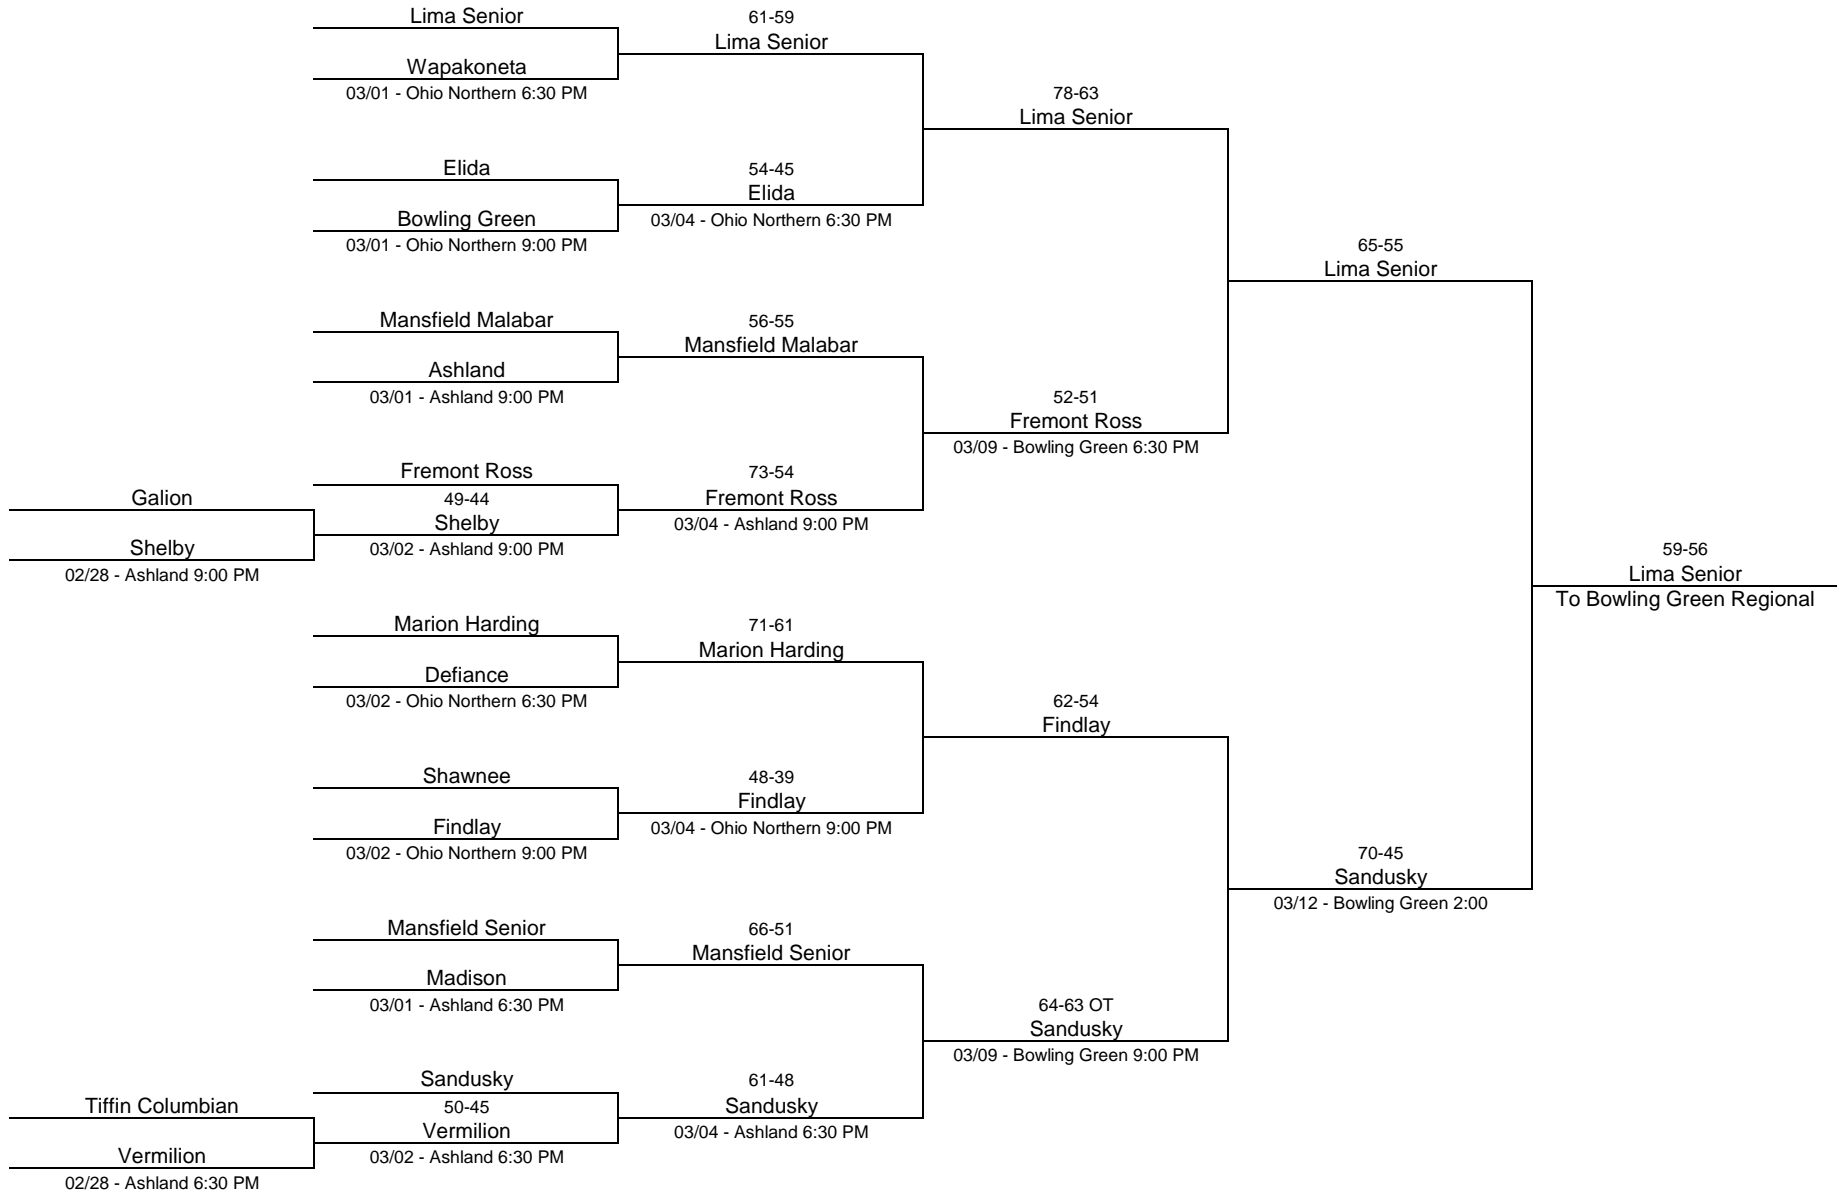

1982/83 Class AAA - Bowling Green State University

1982/83 Class AAA - University of Toledo

1982/83 Class AA - Ohio Northern University

1982/83 Class AA - Toledo Waite Fieldhouse

1982/83 Class AA - Ashland College

1982/83 Class A - Lima Senior High School

1982/83 Class A - Elida High School

1982/83 Class A - Napoleon High School

1982/83 Class A - Findlay High School

1982/83 Class A - Lexington High School