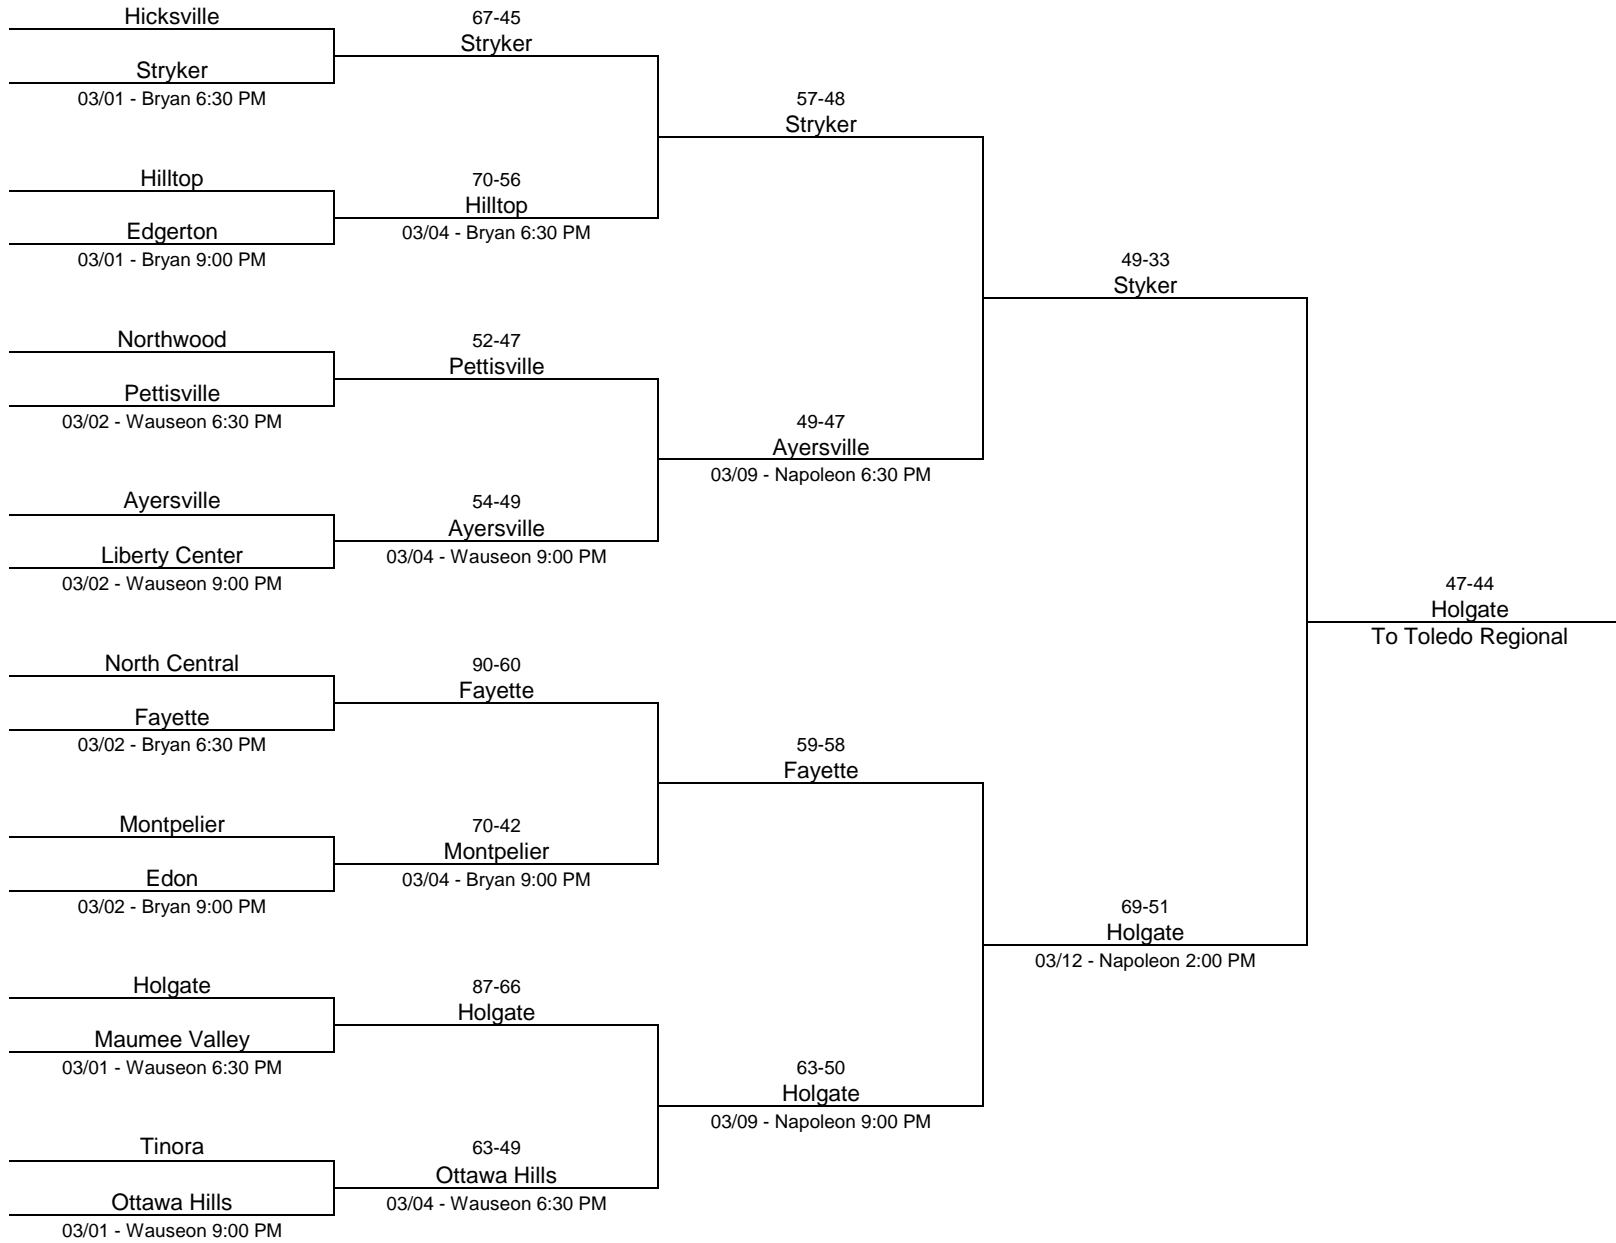

1982/83 Class AAA - Bowling Green State University

1982/83 Class AAA - University of Toledo

1982/83 Class AA - Ohio Northern University

1982/83 Class AA - Toledo Waite Fieldhouse

1982/83 Class AA - Ashland College

1982/83 Class A - Lima Senior High School

1982/83 Class A - Elida High School

1982/83 Class A - Napoleon High School

1982/83 Class A - Findlay High School

1982/83 Class A - Lexington High School