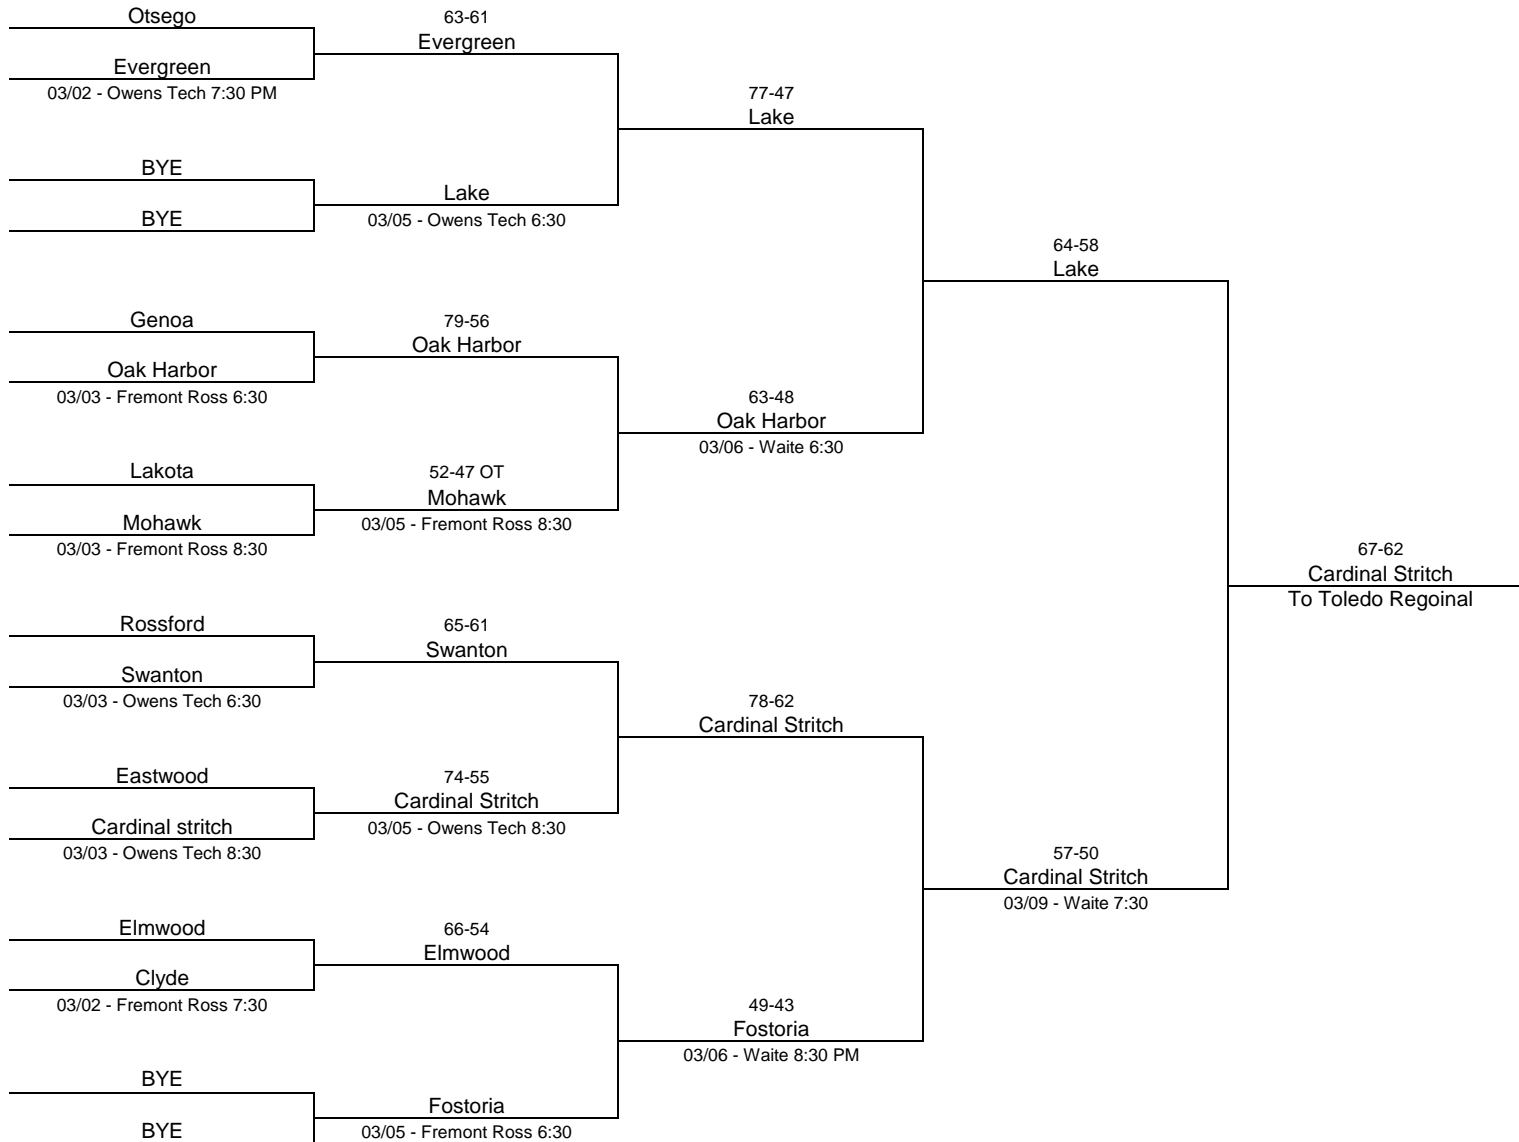

1983/84 Class AAA - Bowling Green State University

Weather caused multiple delays throughout the tournament

1983/84 Class AAA - University of Toledo

Weather caused multiple delays throughout the tournament

1983/84 Class AA - Ohio Northern University

Weather caused multiple delays throughout the tournament

1983/84 Class AA - Toledo Waite Fieldhouse

Weather caused multiple delays throughout the tournament

1983/84 Division II - Ashland College