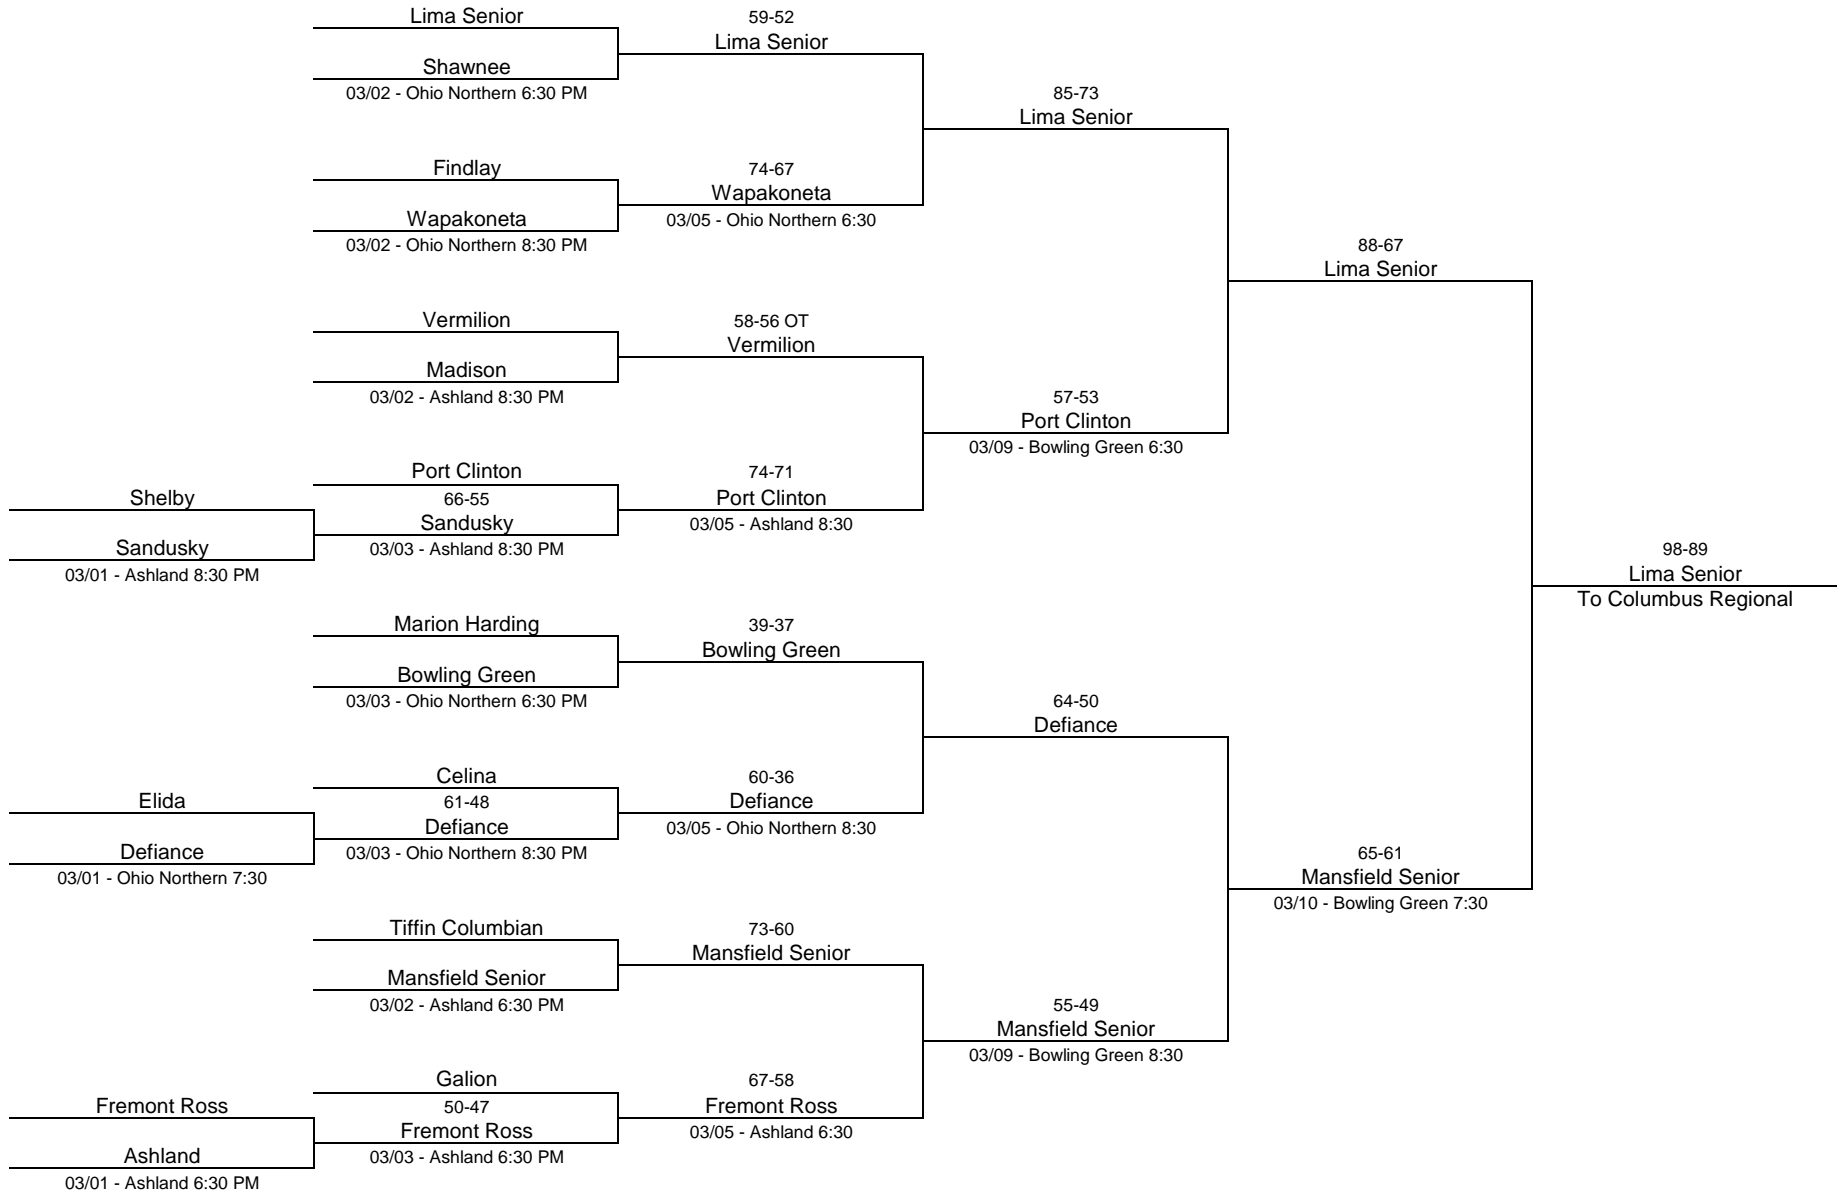

1983/84 Class AAA - Bowling Green State University

Weather caused multiple delays throughout the tournament

1983/84 Class AAA - University of Toledo

Weather caused multiple delays throughout the tournament

1983/84 Class AA - Ohio Northern University

Weather caused multiple delays throughout the tournament

1983/84 Class AA - Toledo Waite Fieldhouse

Weather caused multiple delays throughout the tournament

1983/84 Division II - Ashland College