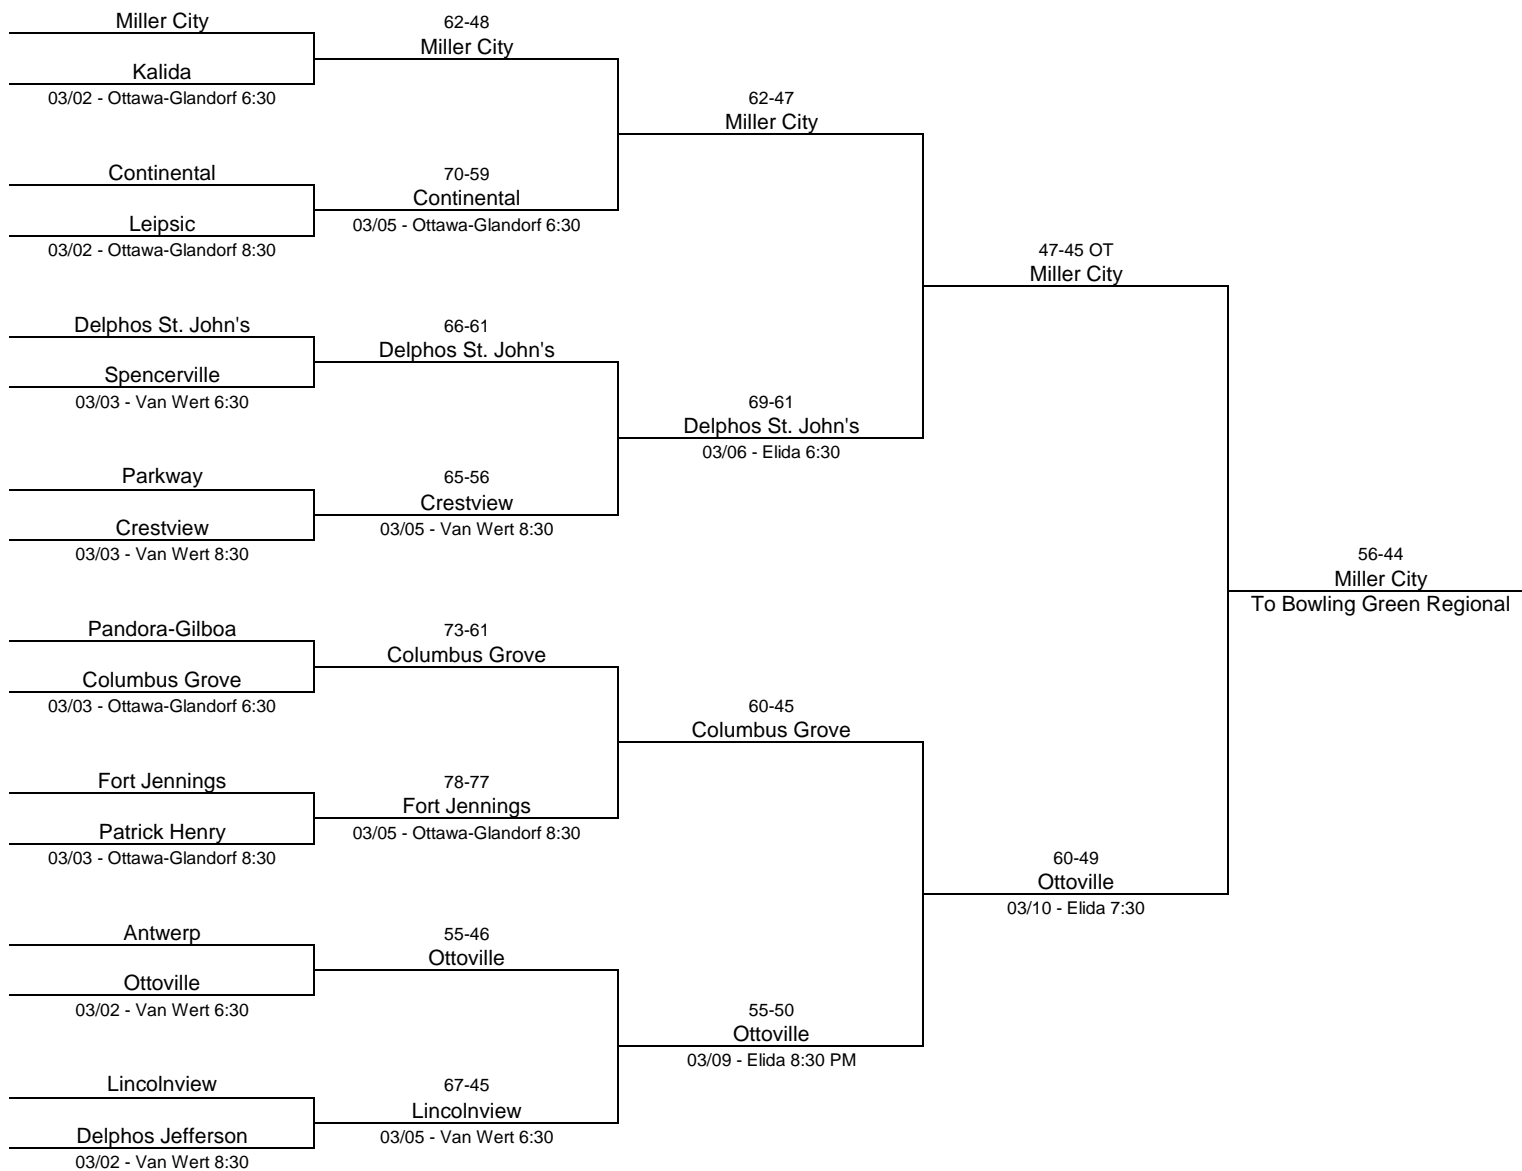

1983/84 Class A - Elida High School

Weather caused multiple delays throughout the tournament