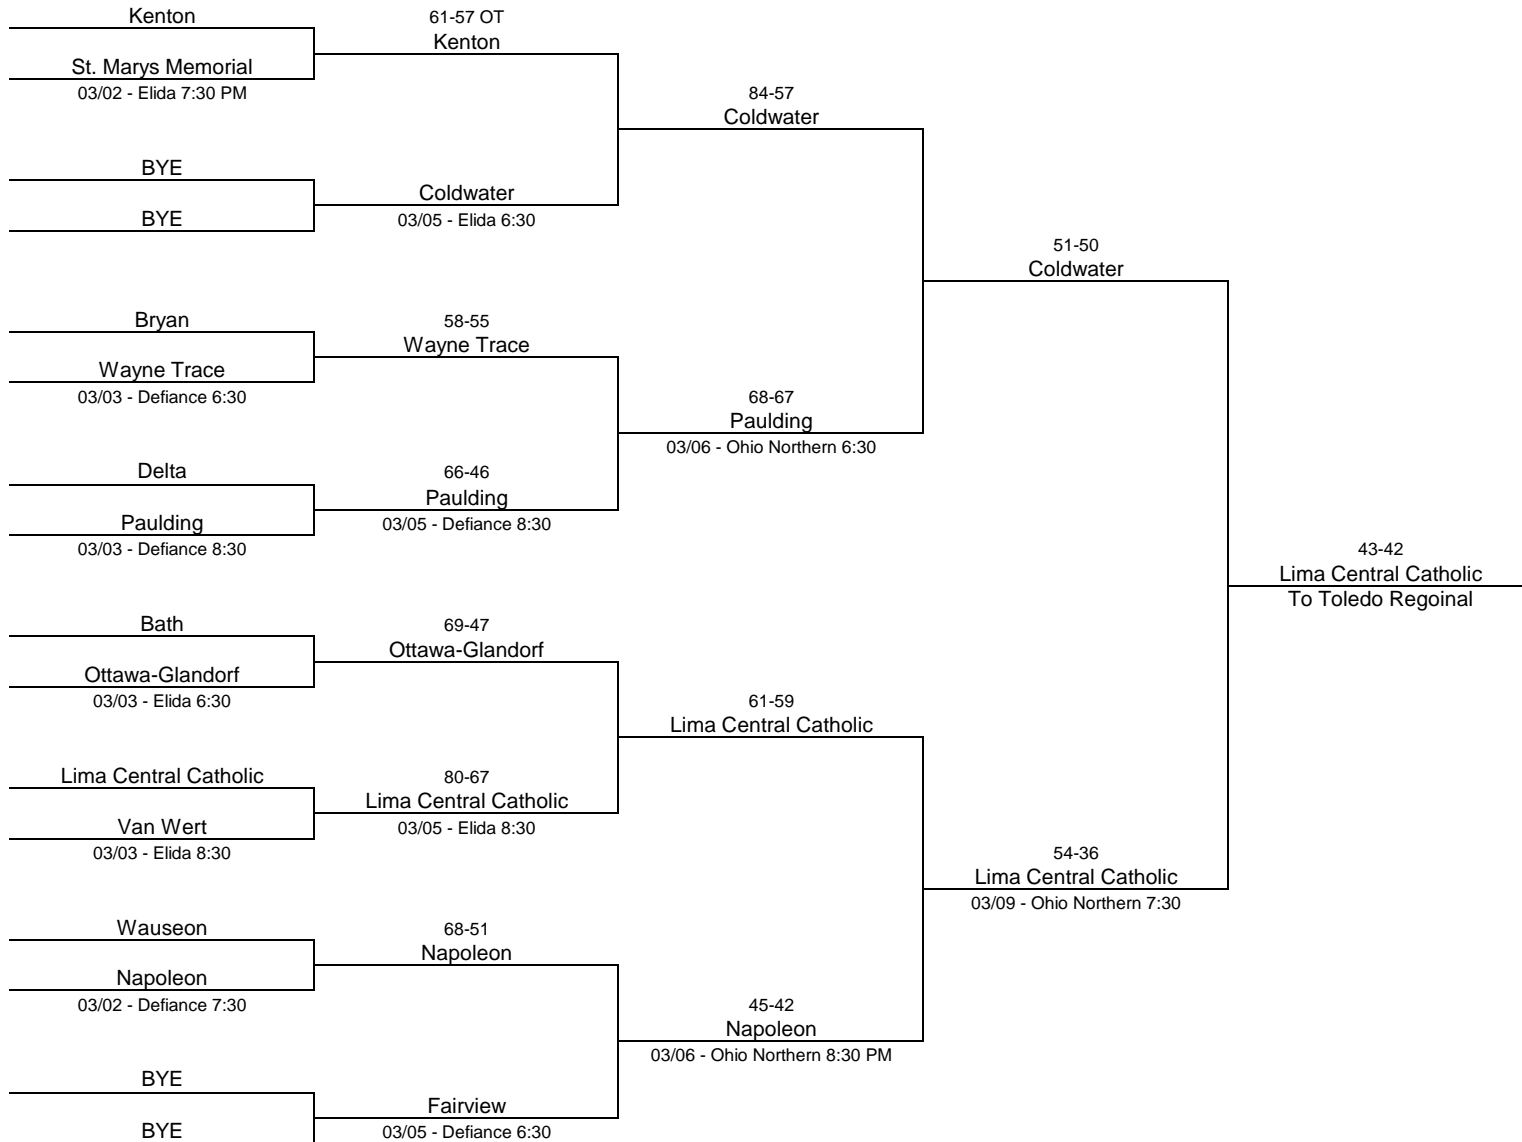

1983/84 Class AAA - Bowling Green State University

Weather caused multiple delays throughout the tournament

1983/84 Class AAA - University of Toledo

Weather caused multiple delays throughout the tournament

1983/84 Class AA - Ohio Northern University

Weather caused multiple delays throughout the tournament

1983/84 Class AA - Toledo Waite Fieldhouse

Weather caused multiple delays throughout the tournament

1983/84 Division II - Ashland College