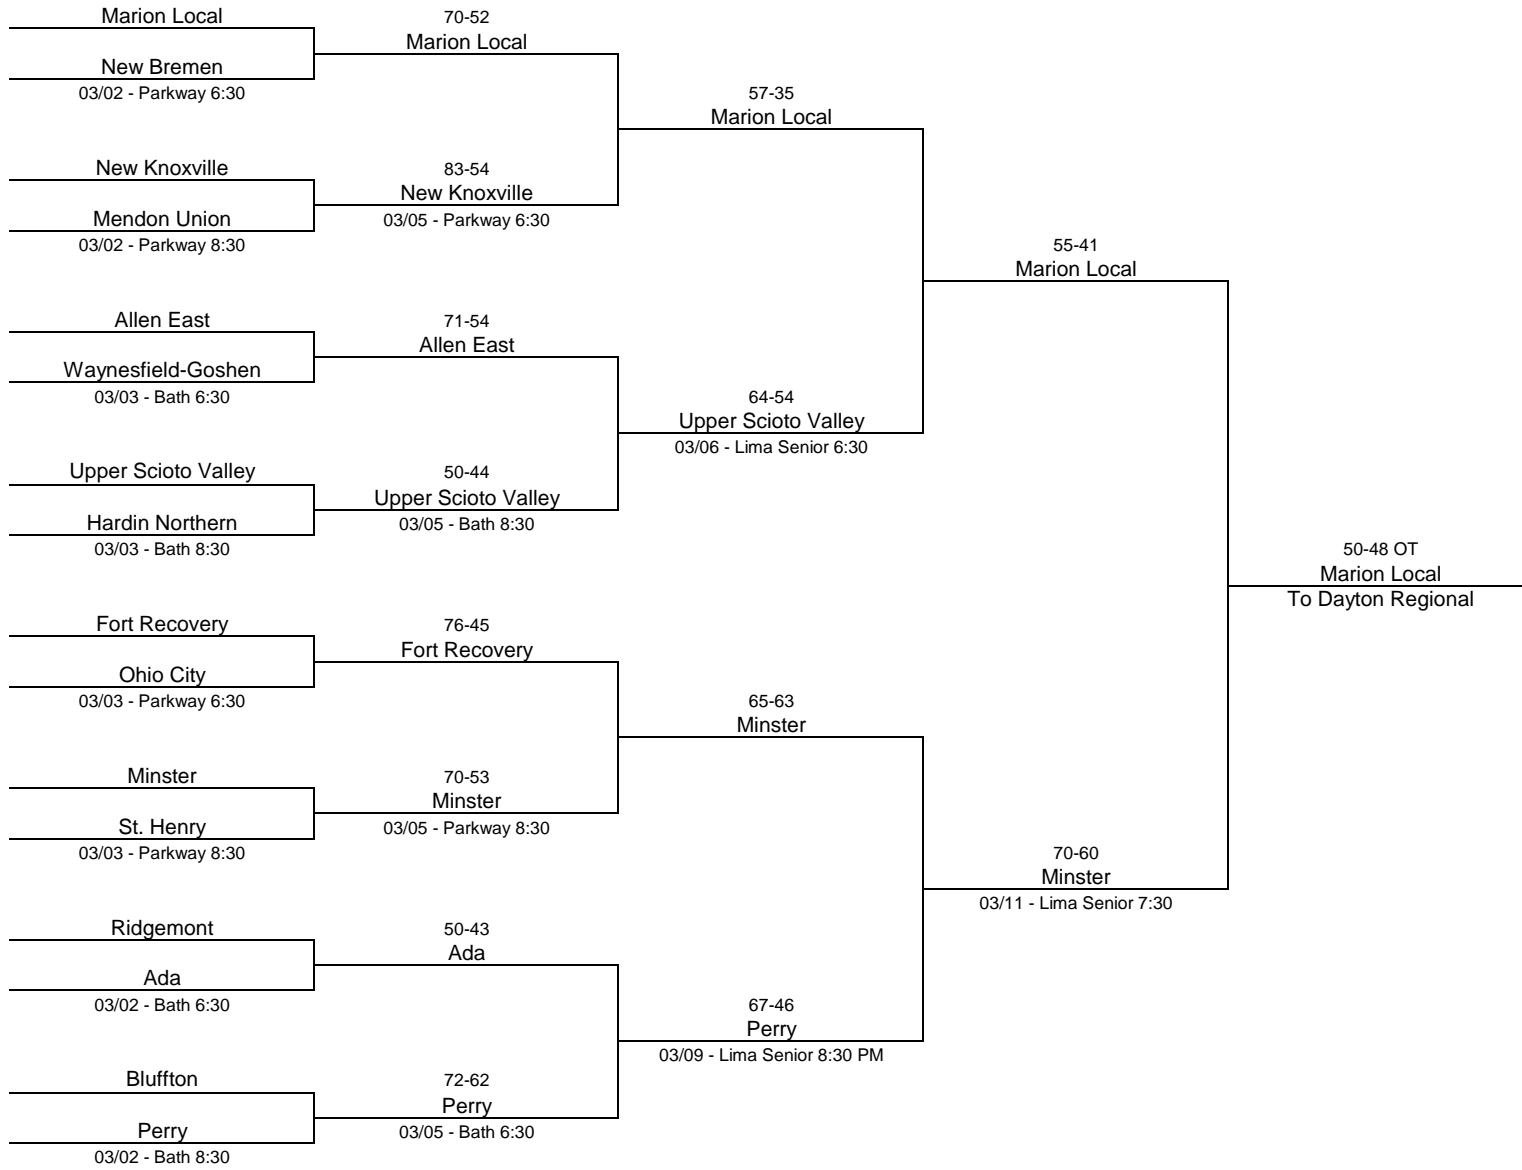

1983/84 Class AA - Ohio Northern University

Weather caused multiple delays throughout the tournament

1983/84 Class AA - Toledo Waite Fieldhouse

Weather caused multiple delays throughout the tournament

1983/84 Division II - Ashland College

Weather caused multiple delays throughout the tournament

1983/84 Class A - Lima Senior High School

Weather caused multiple delays throughout the tournament

1983/84 Class A - Elida High School

Weather caused multiple delays throughout the tournament