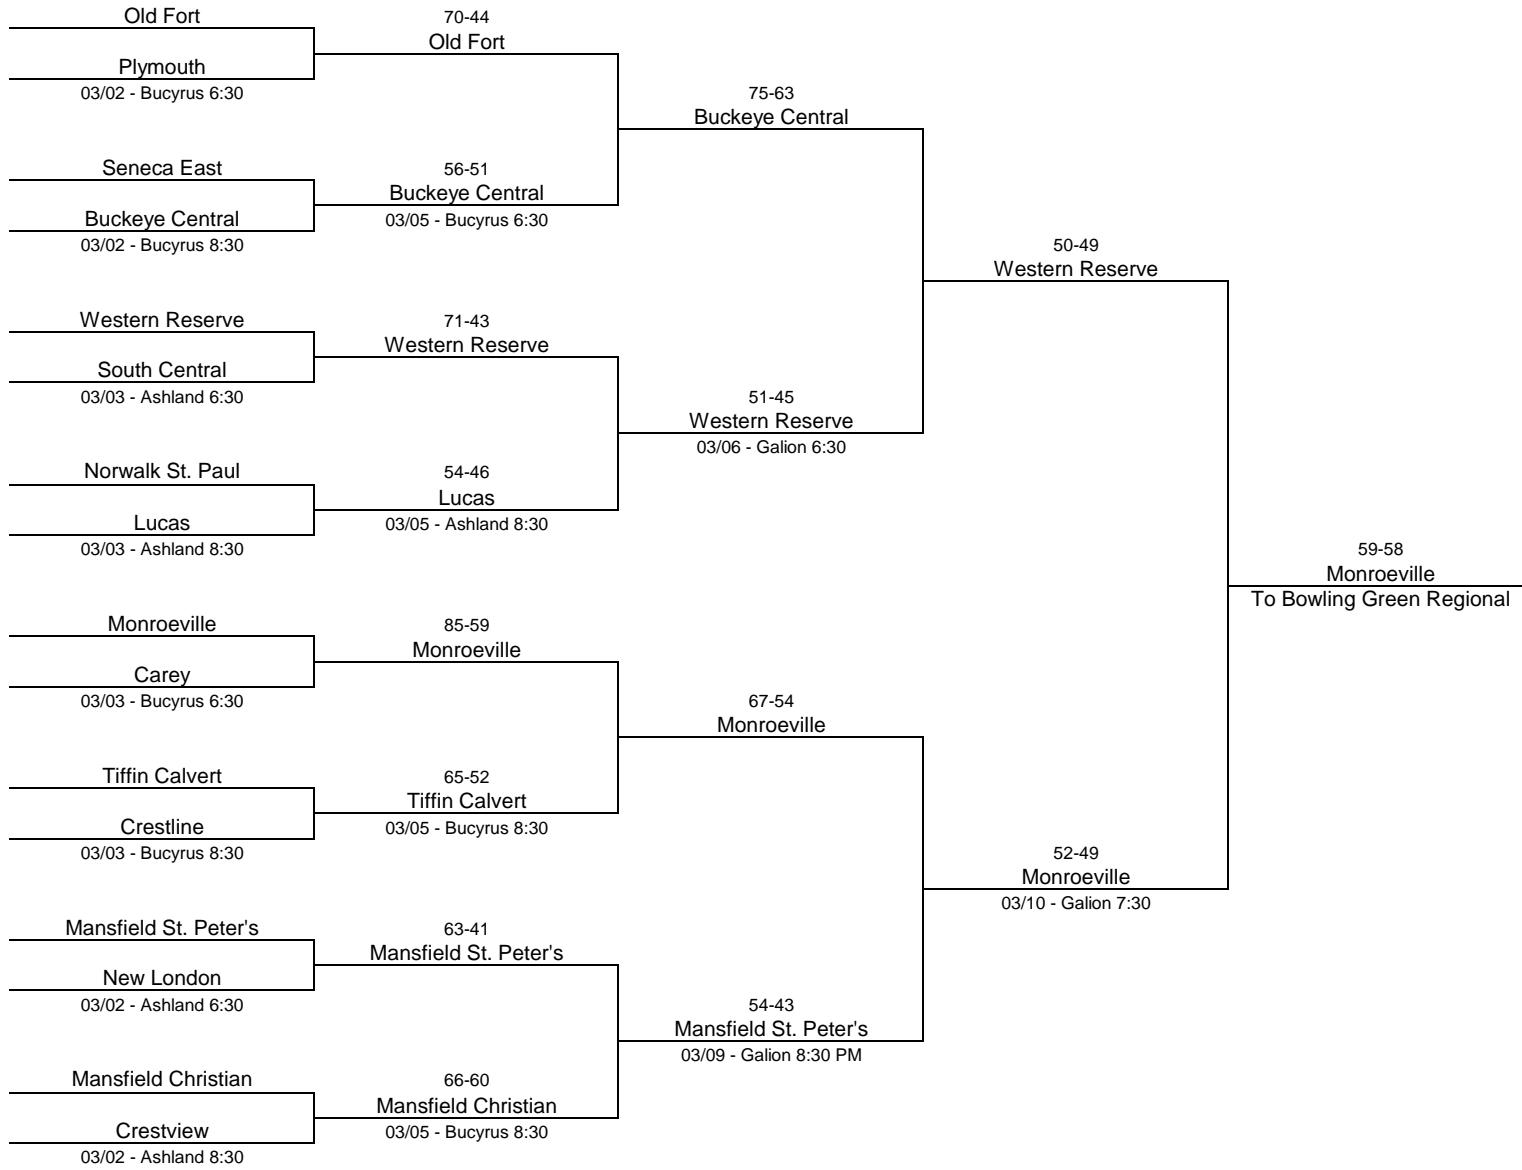

Weather caused multiple delays throughout the tournament