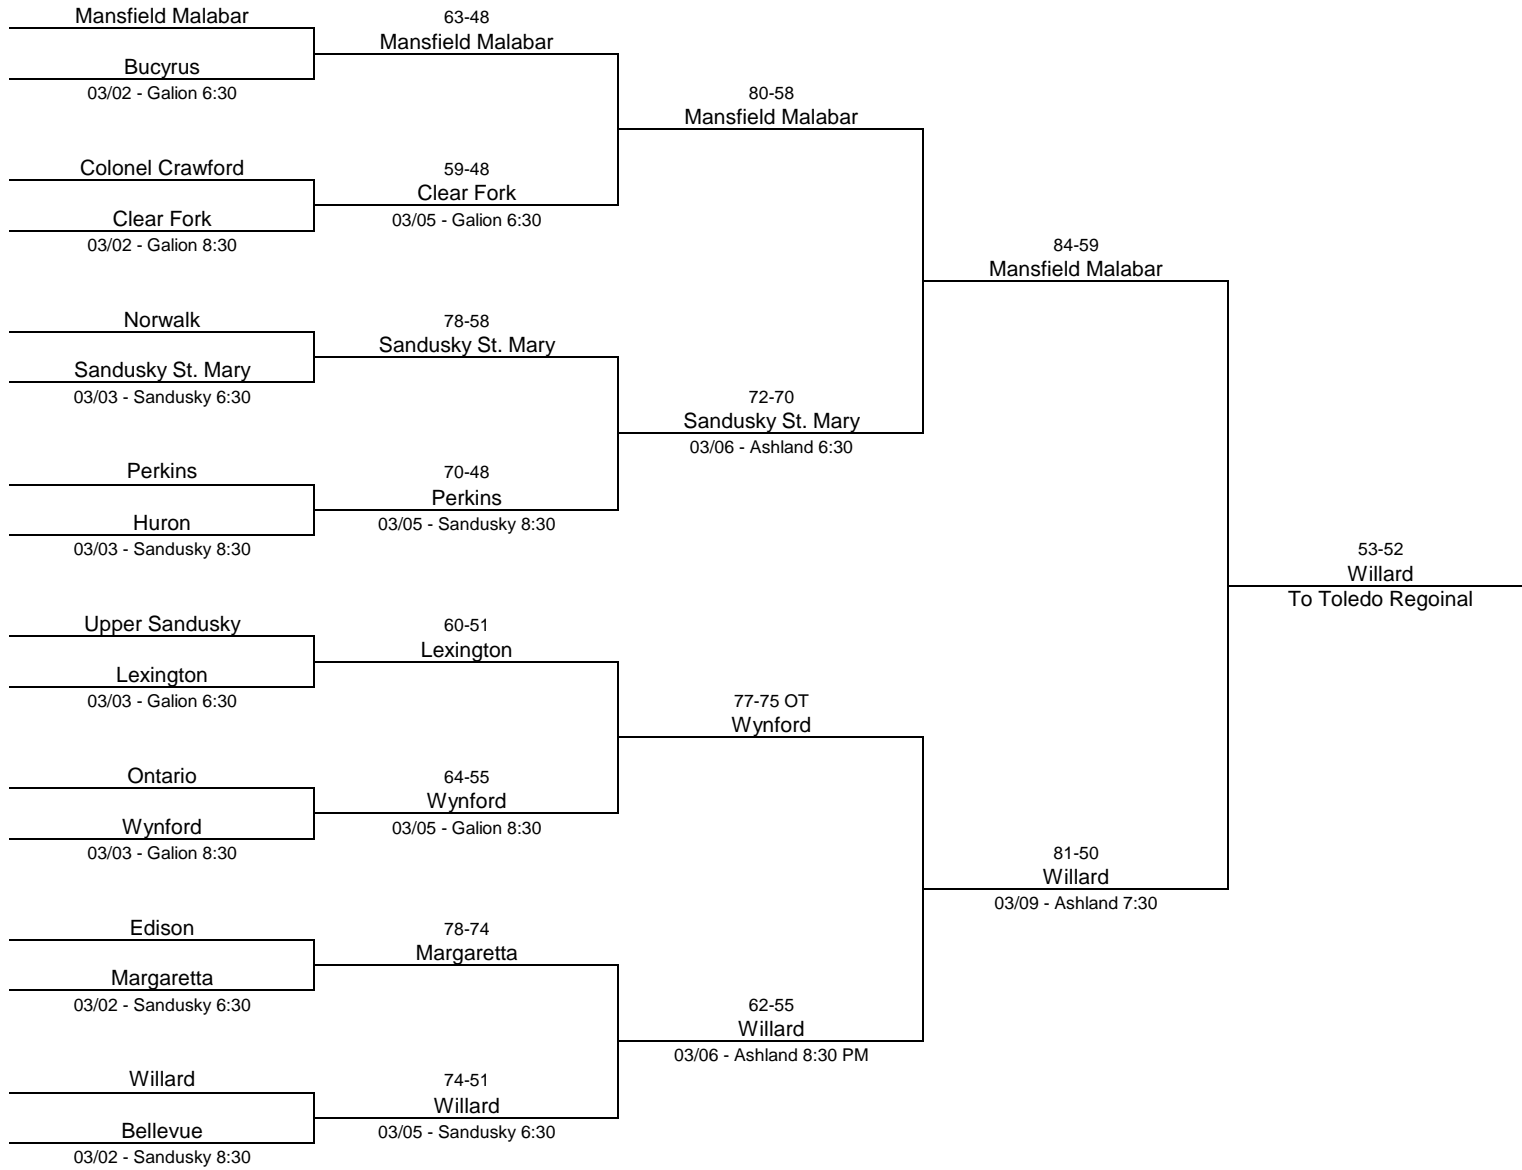

1983/84 Class AA - Ohio Northern University

Weather caused multiple delays throughout the tournament

1983/84 Class AA - Toledo Waite Fieldhouse

Weather caused multiple delays throughout the tournament

1983/84 Division II - Ashland College