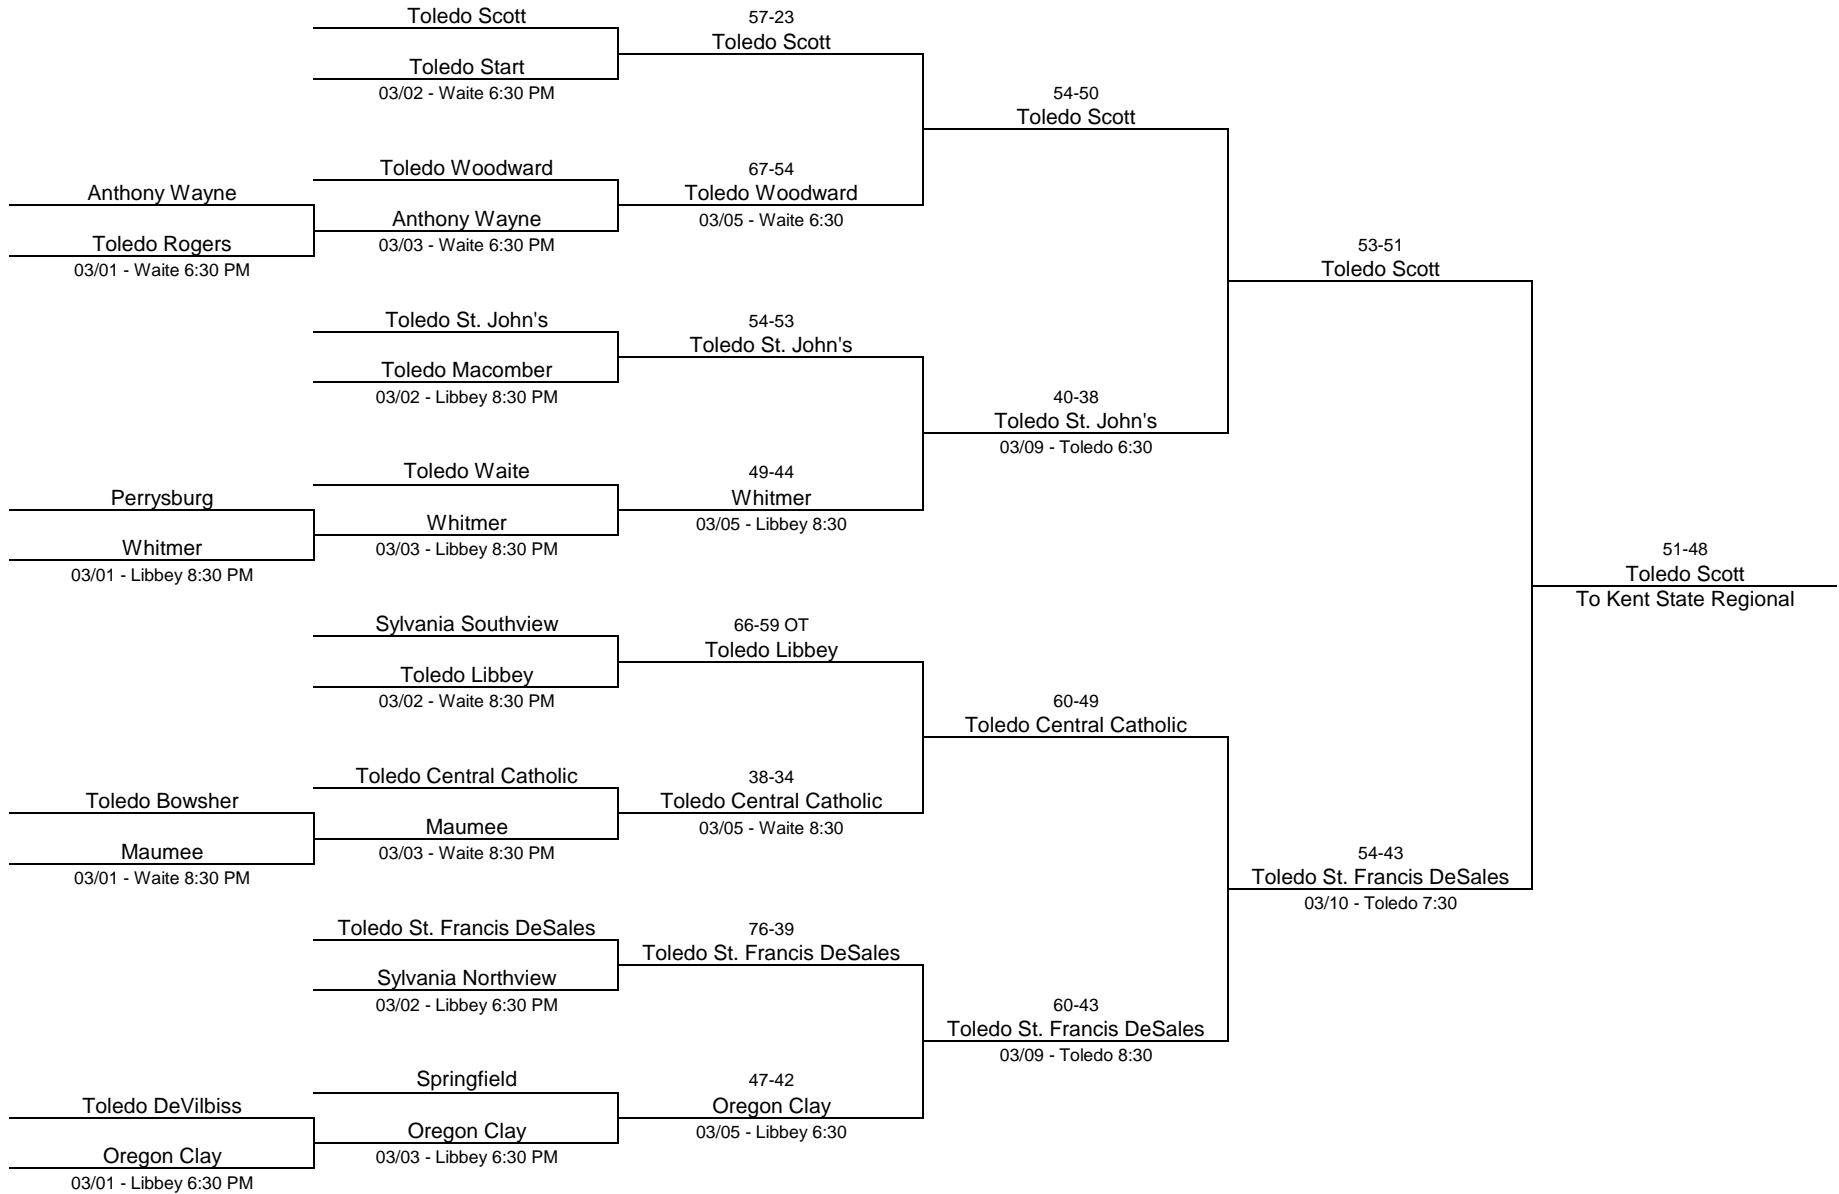

1983/84 Class AAA - Bowling Green State University

Weather caused multiple delays throughout the tournament

1983/84 Class AAA - University of Toledo

Weather caused multiple delays throughout the tournament

1983/84 Class AA - Ohio Northern University

Weather caused multiple delays throughout the tournament

1983/84 Class AA - Toledo Waite Fieldhouse

Weather caused multiple delays throughout the tournament

1983/84 Division II - Ashland College