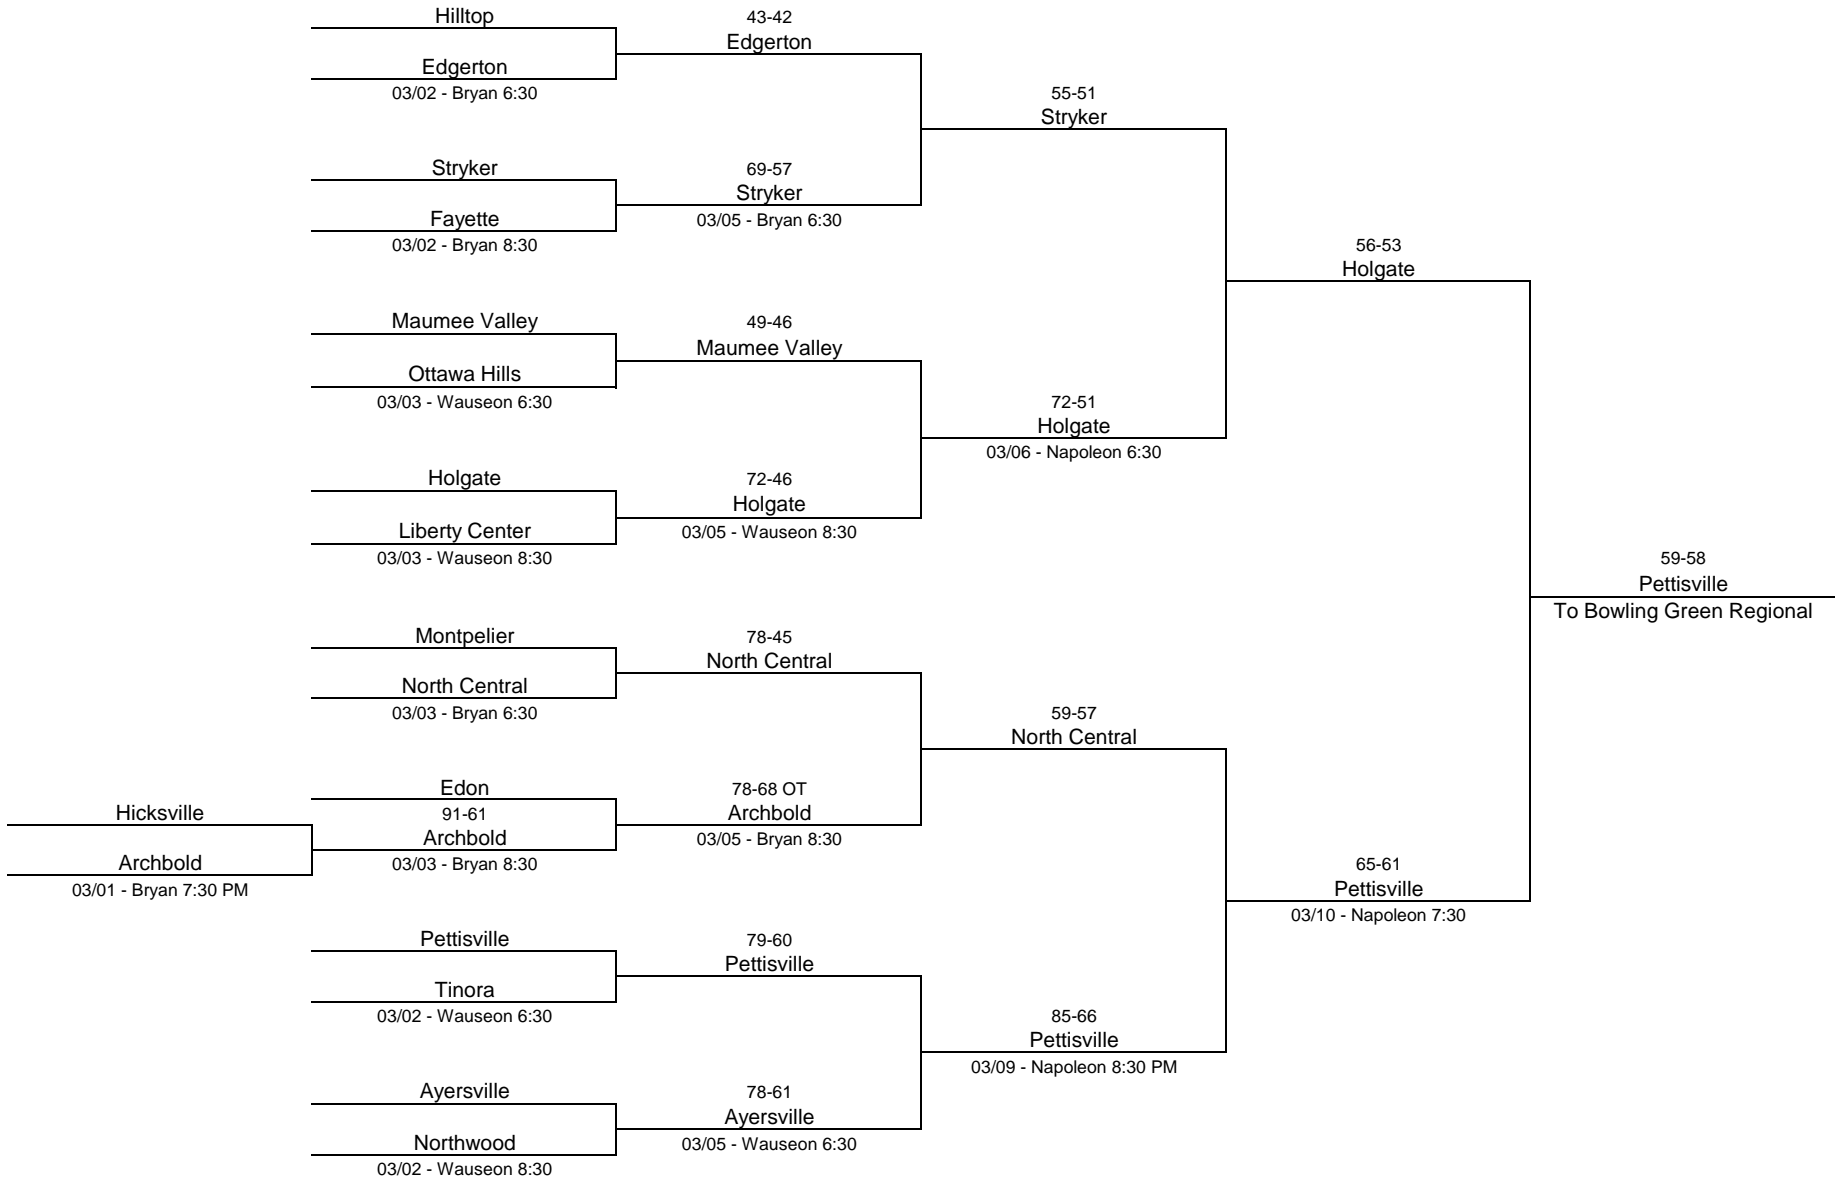

1983/84 Class A - Napoleon High School

Weather caused multiple delays throughout the tournament