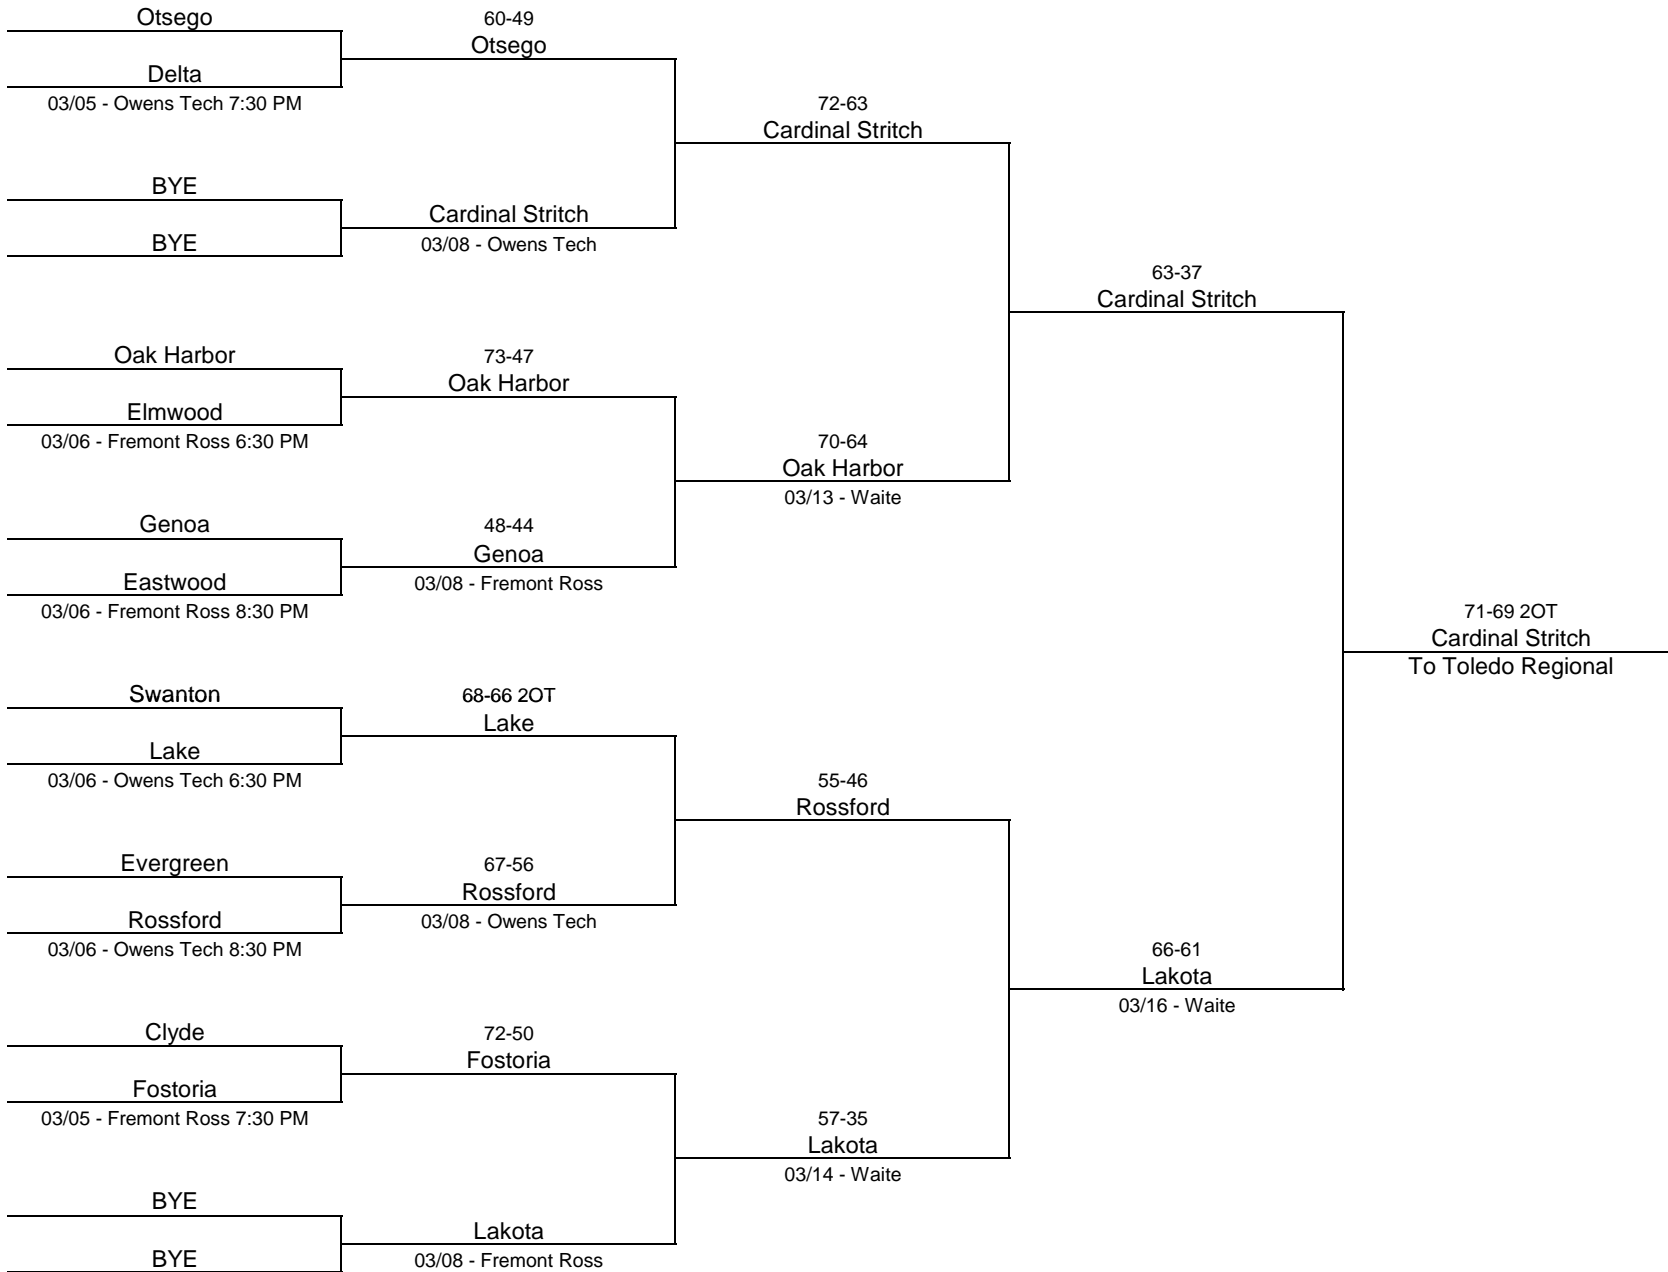

1984/85 Class AA - Toledo Waite Fieldhouse