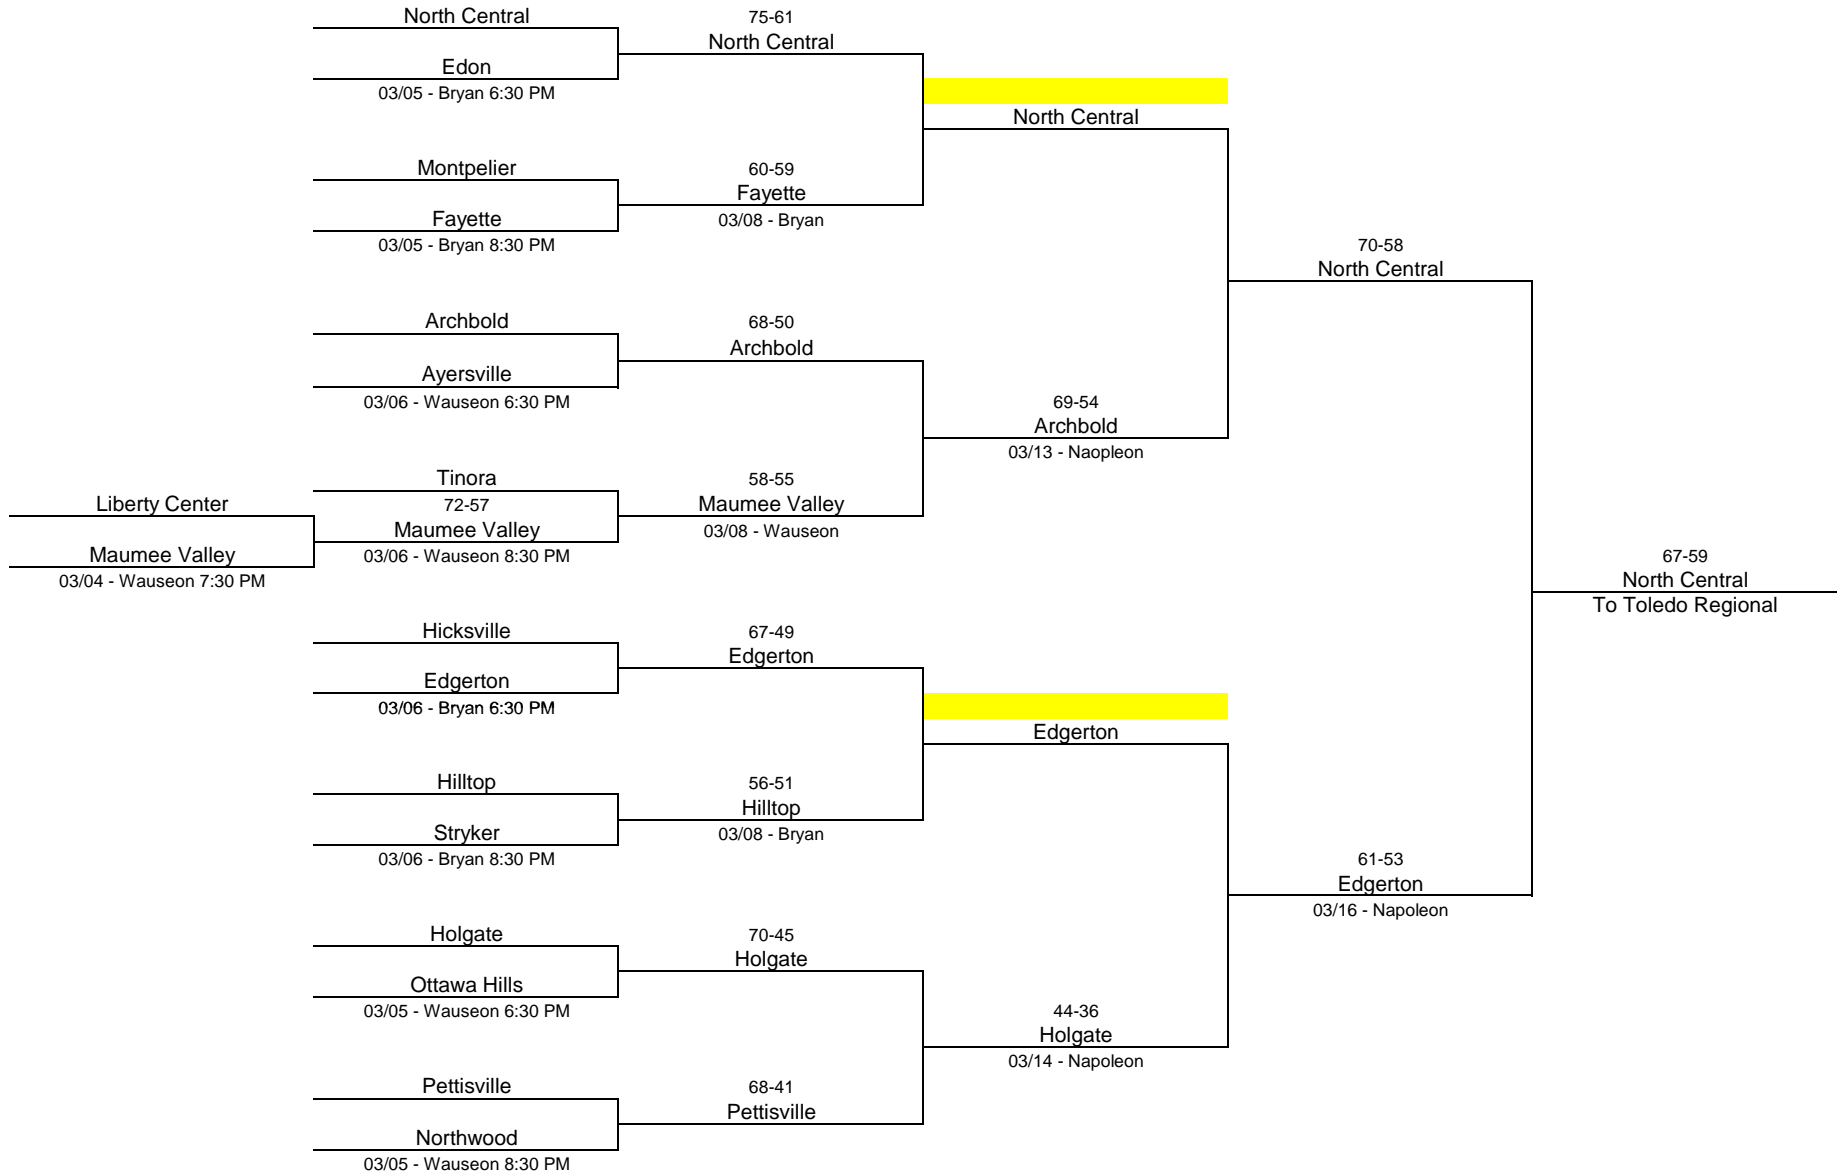

1984/85 Class A - Napoleon High School