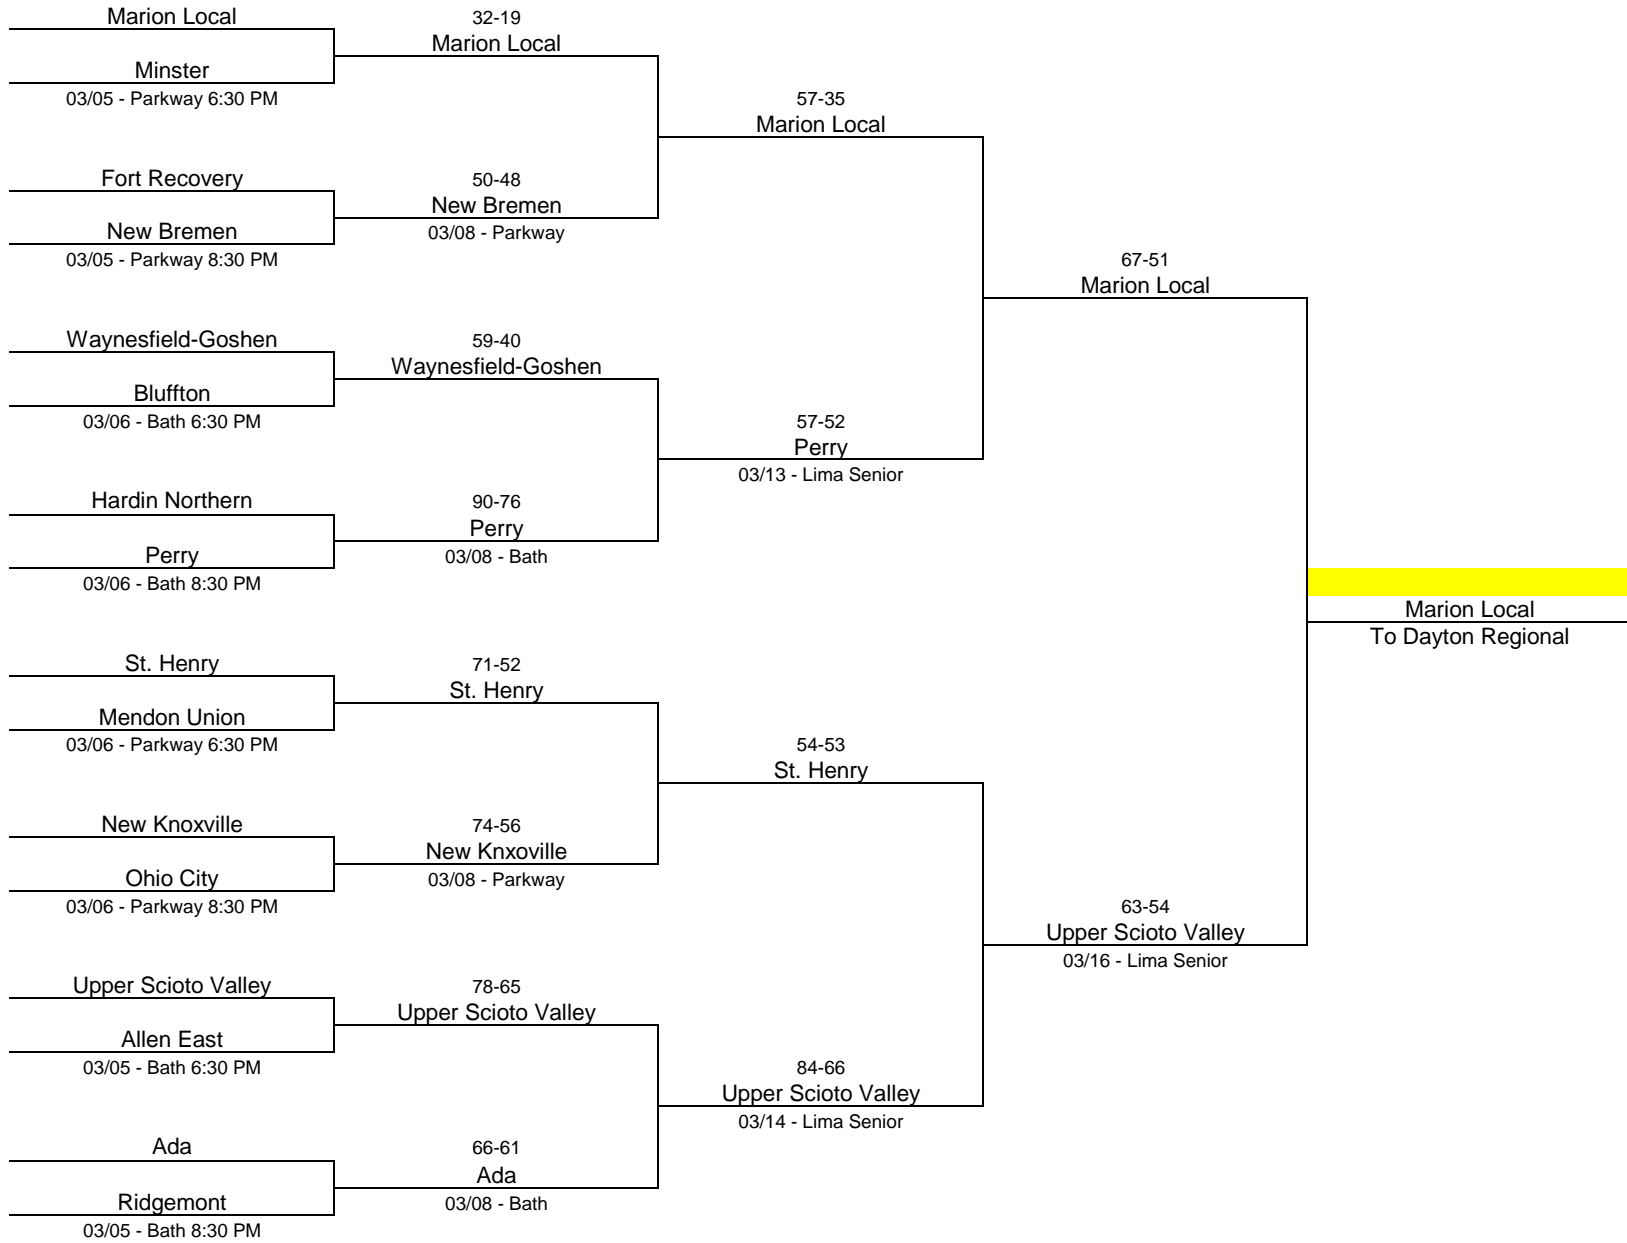

1984/85 Class A - Lima Senior High School