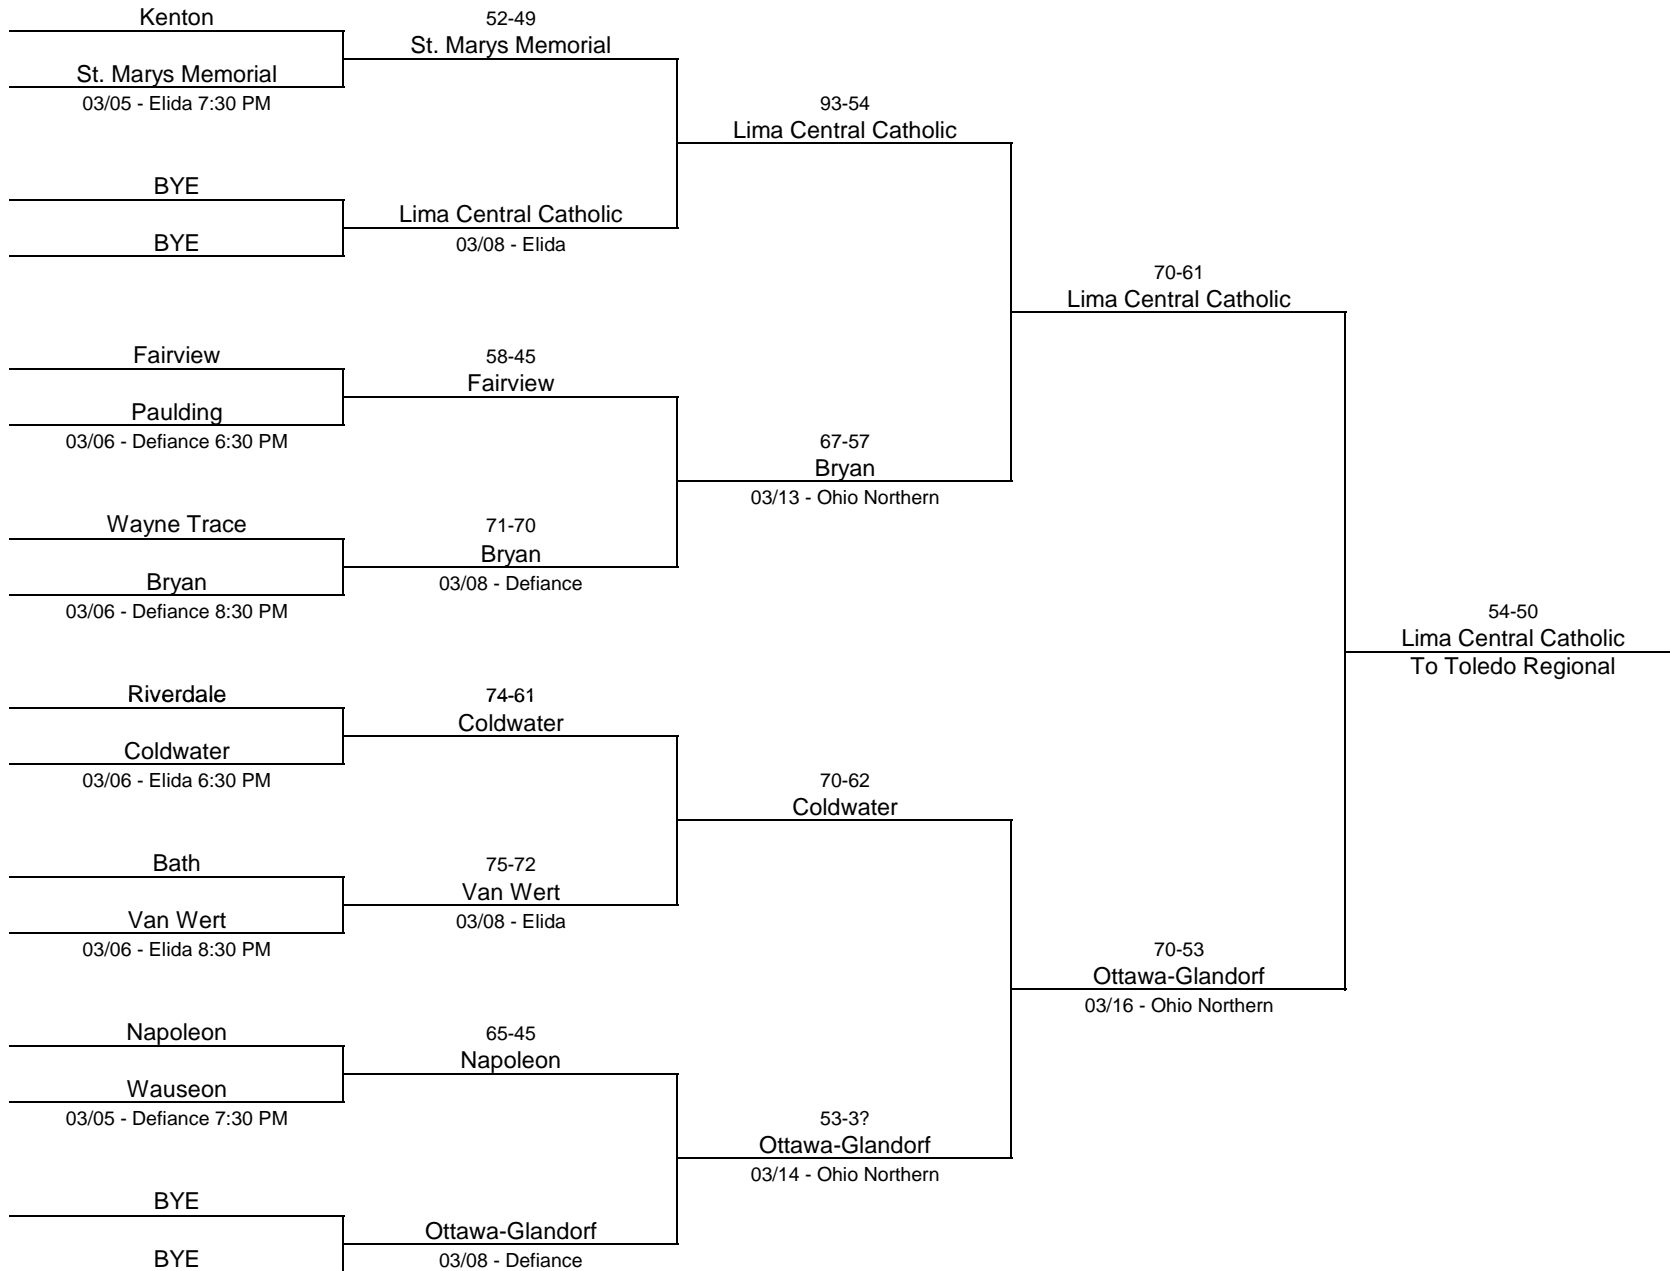

1984/85 Class AA - Ohio Northern University