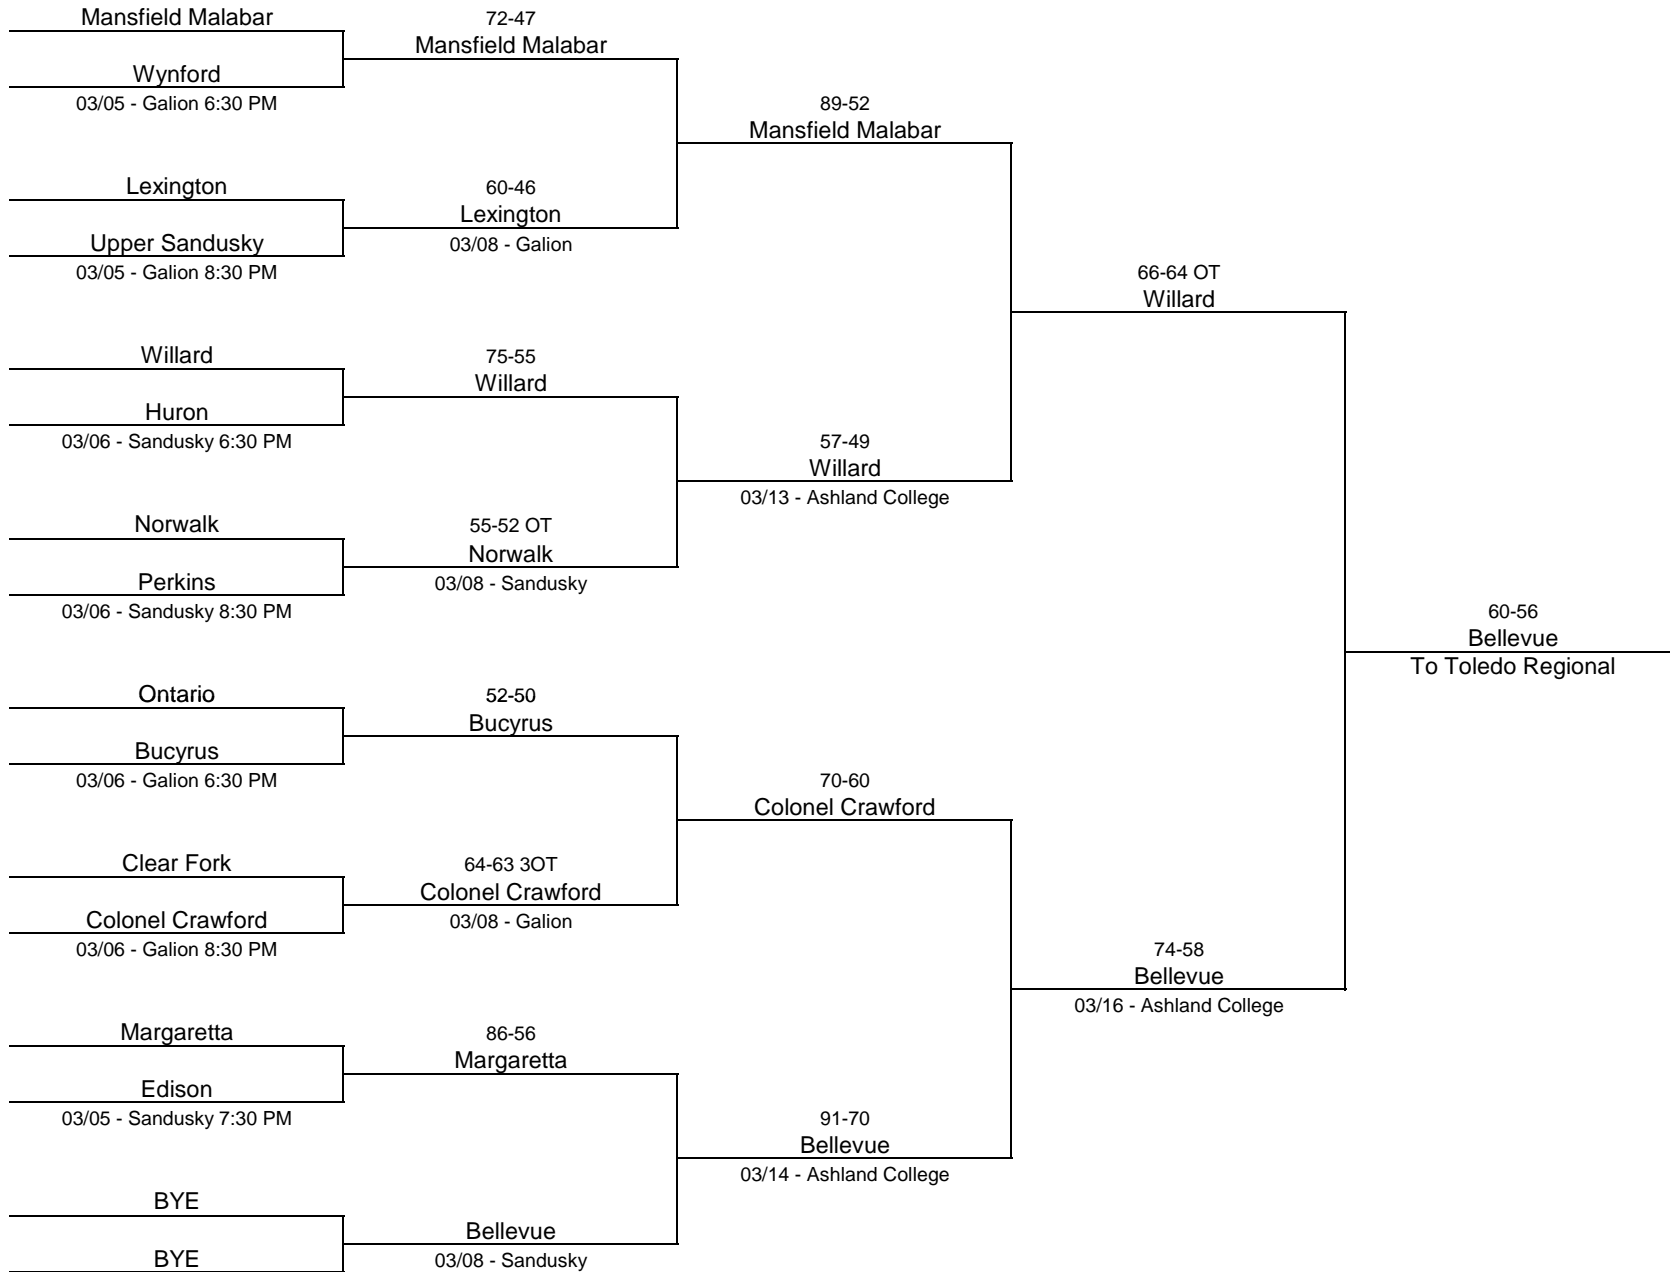

1984/85 Division II - Ashland College