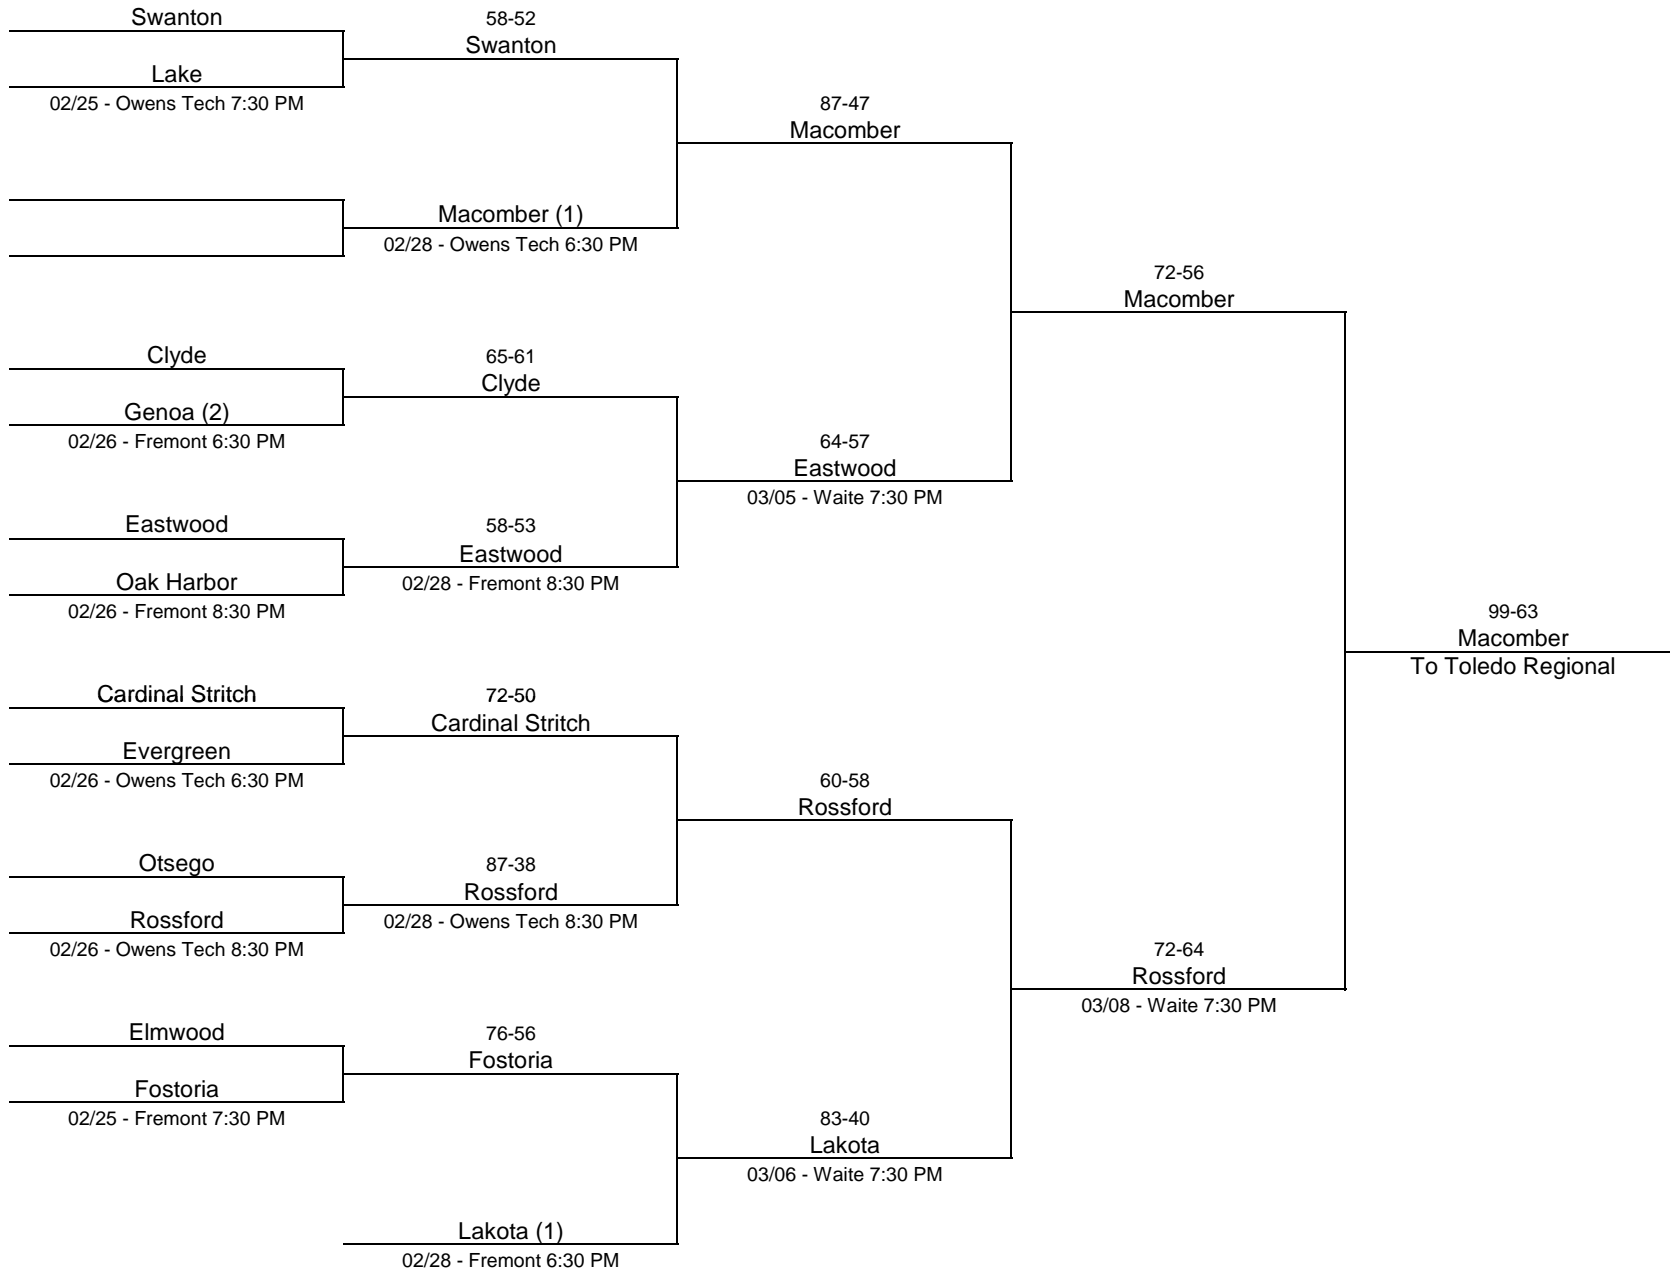

1985/86 Class AAA - Bowling Green State University

1985/86 Class AAA - University of Toledo

1985/86 Class AA - Ohio Northern University

1985/86 Class AA - Waite High School

1985/86 Class AA - Ashland College

1985/86 Class A - Lima Senior High School

1985/86 Class A - Elida High School

1985/86 Class A - Defiance High School

1985/86 Class A - Findlay College

1985/86 Class A - Lexington High School