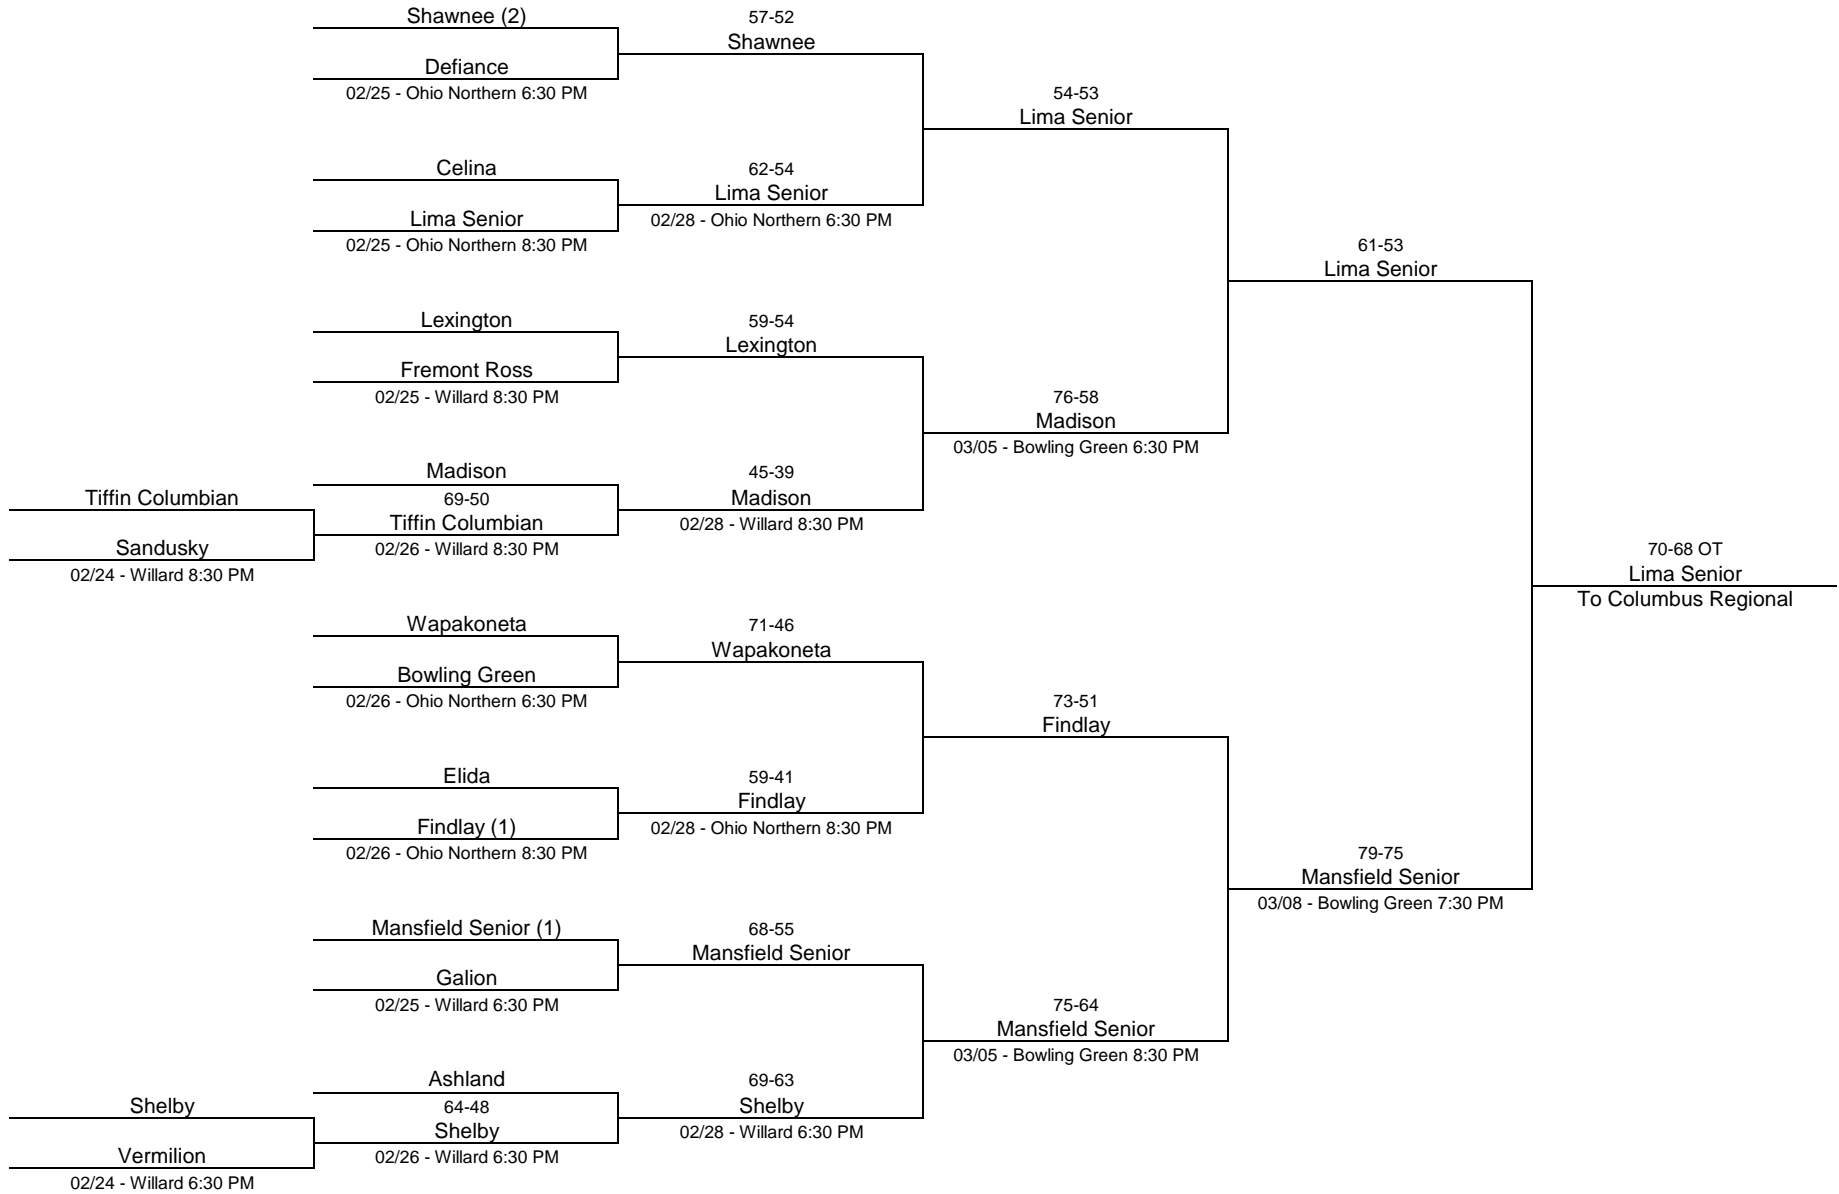

### 1985/86 Class AAA - Bowling Green State University