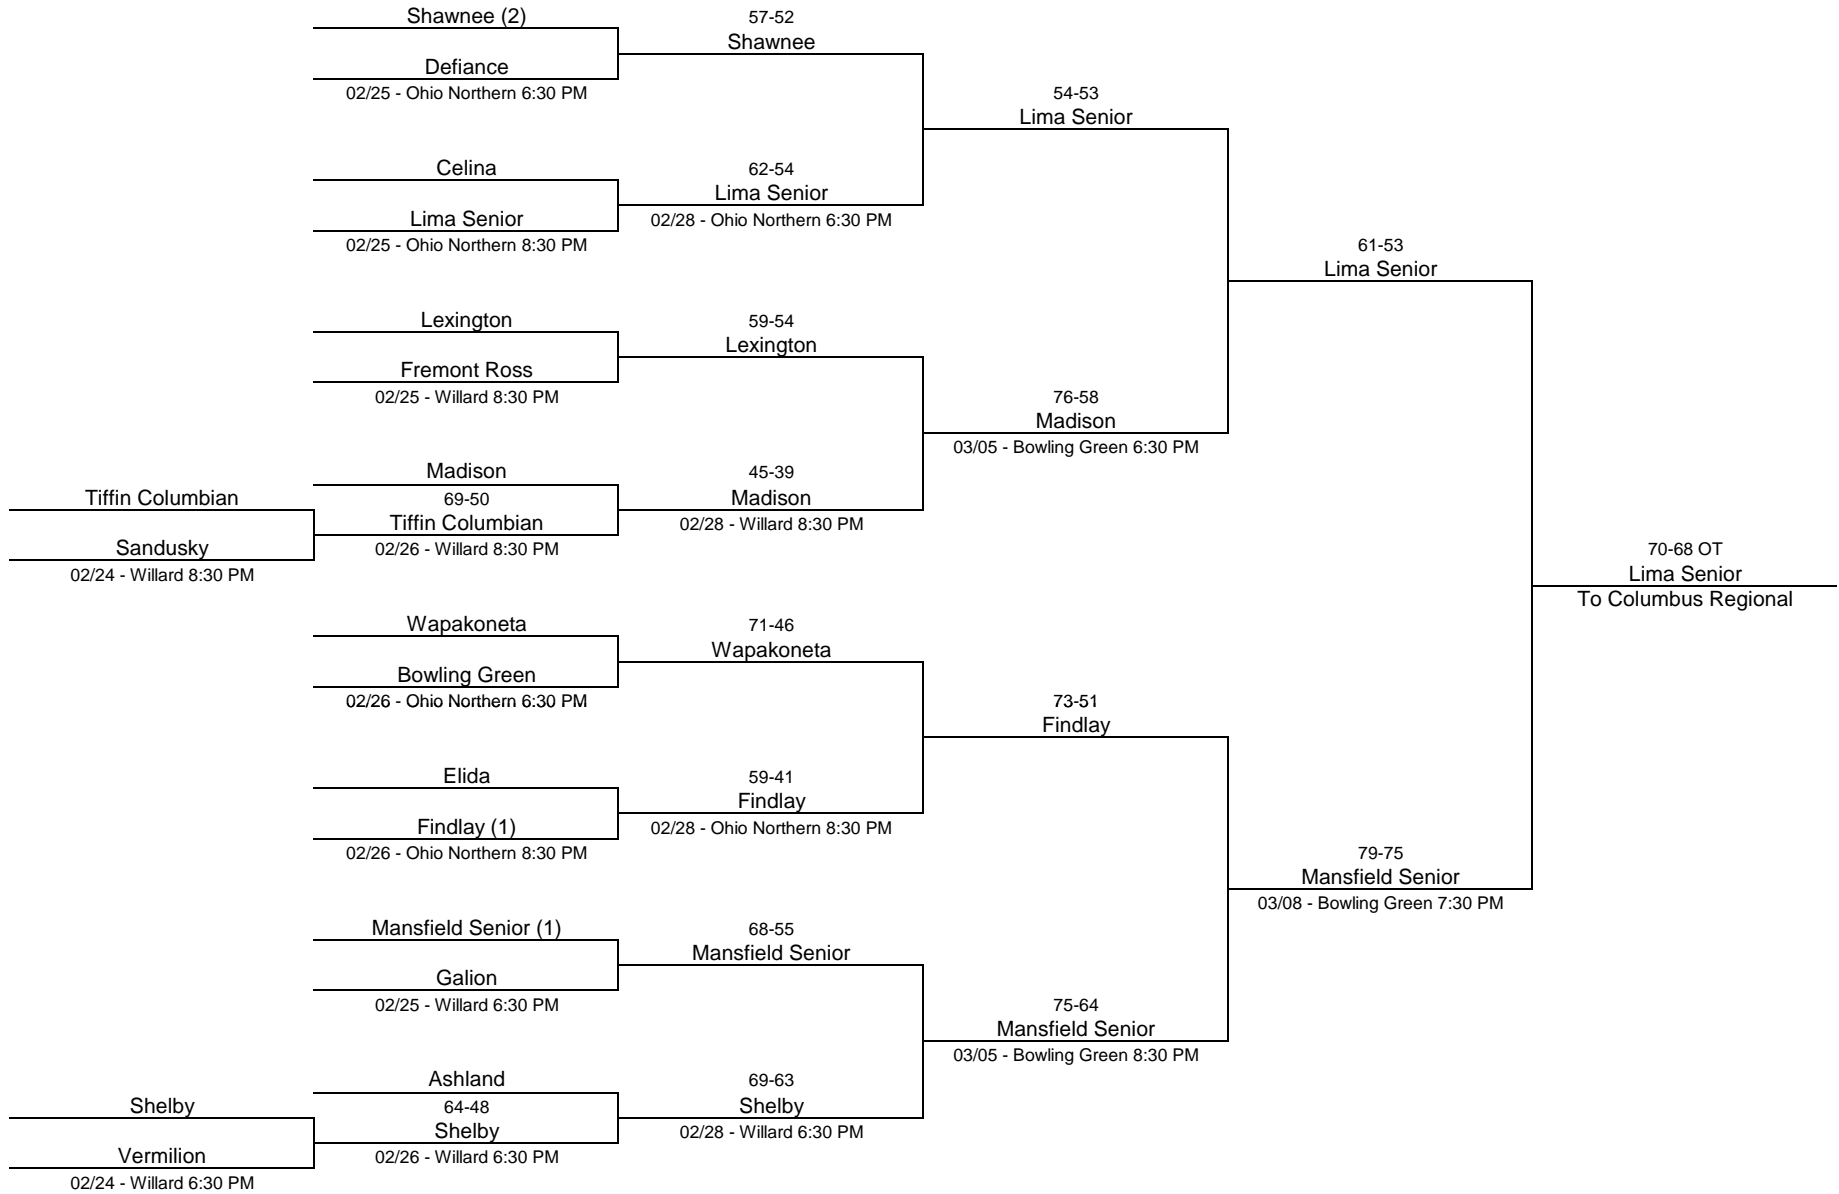

1985/86 Class AAA - Bowling Green State University

1985/86 Class AAA - University of Toledo

1985/86 Class AA - Ohio Northern University

1985/86 Class AA - Waite High School

1985/86 Class AA - Ashland College

1985/86 Class A - Lima Senior High School

1985/86 Class A - Elida High School

1985/86 Class A - Defiance High School

1985/86 Class A - Findlay College

1985/86 Class A - Lexington High School