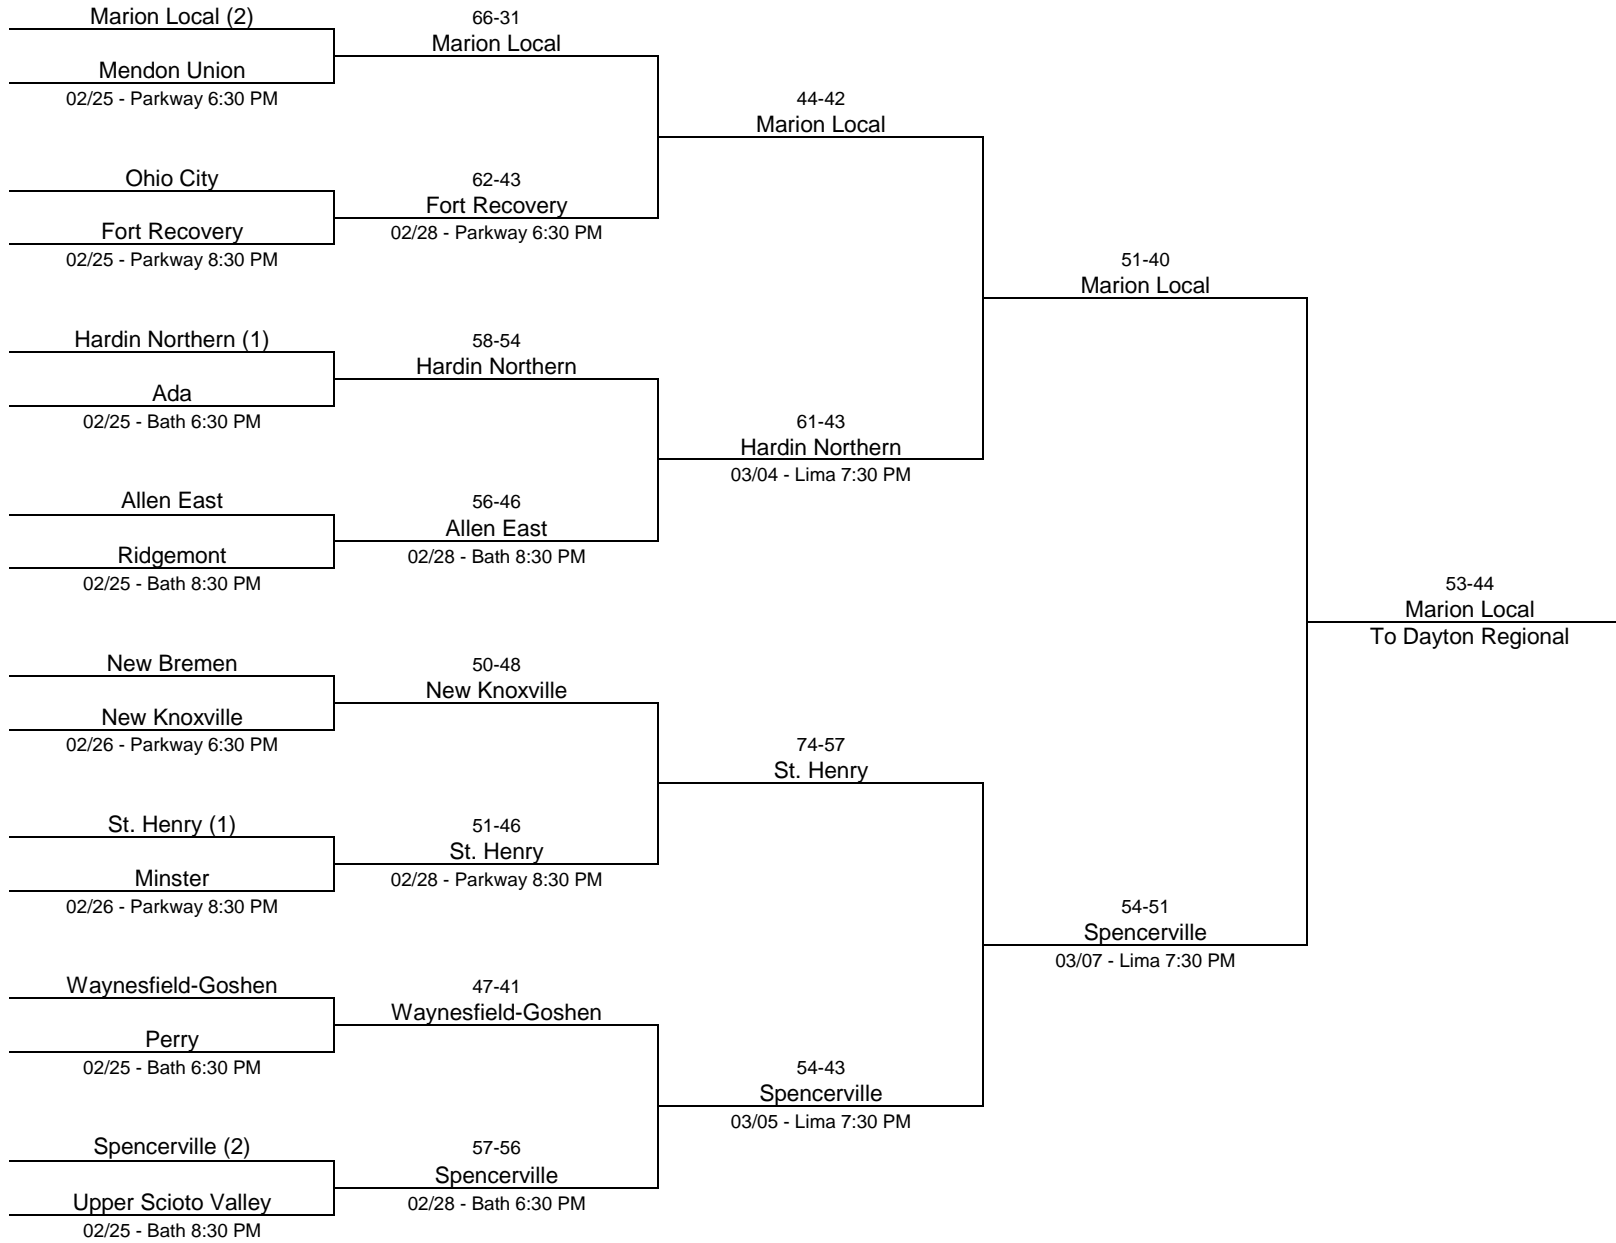

1985/86 Class A - Lima Senior High School