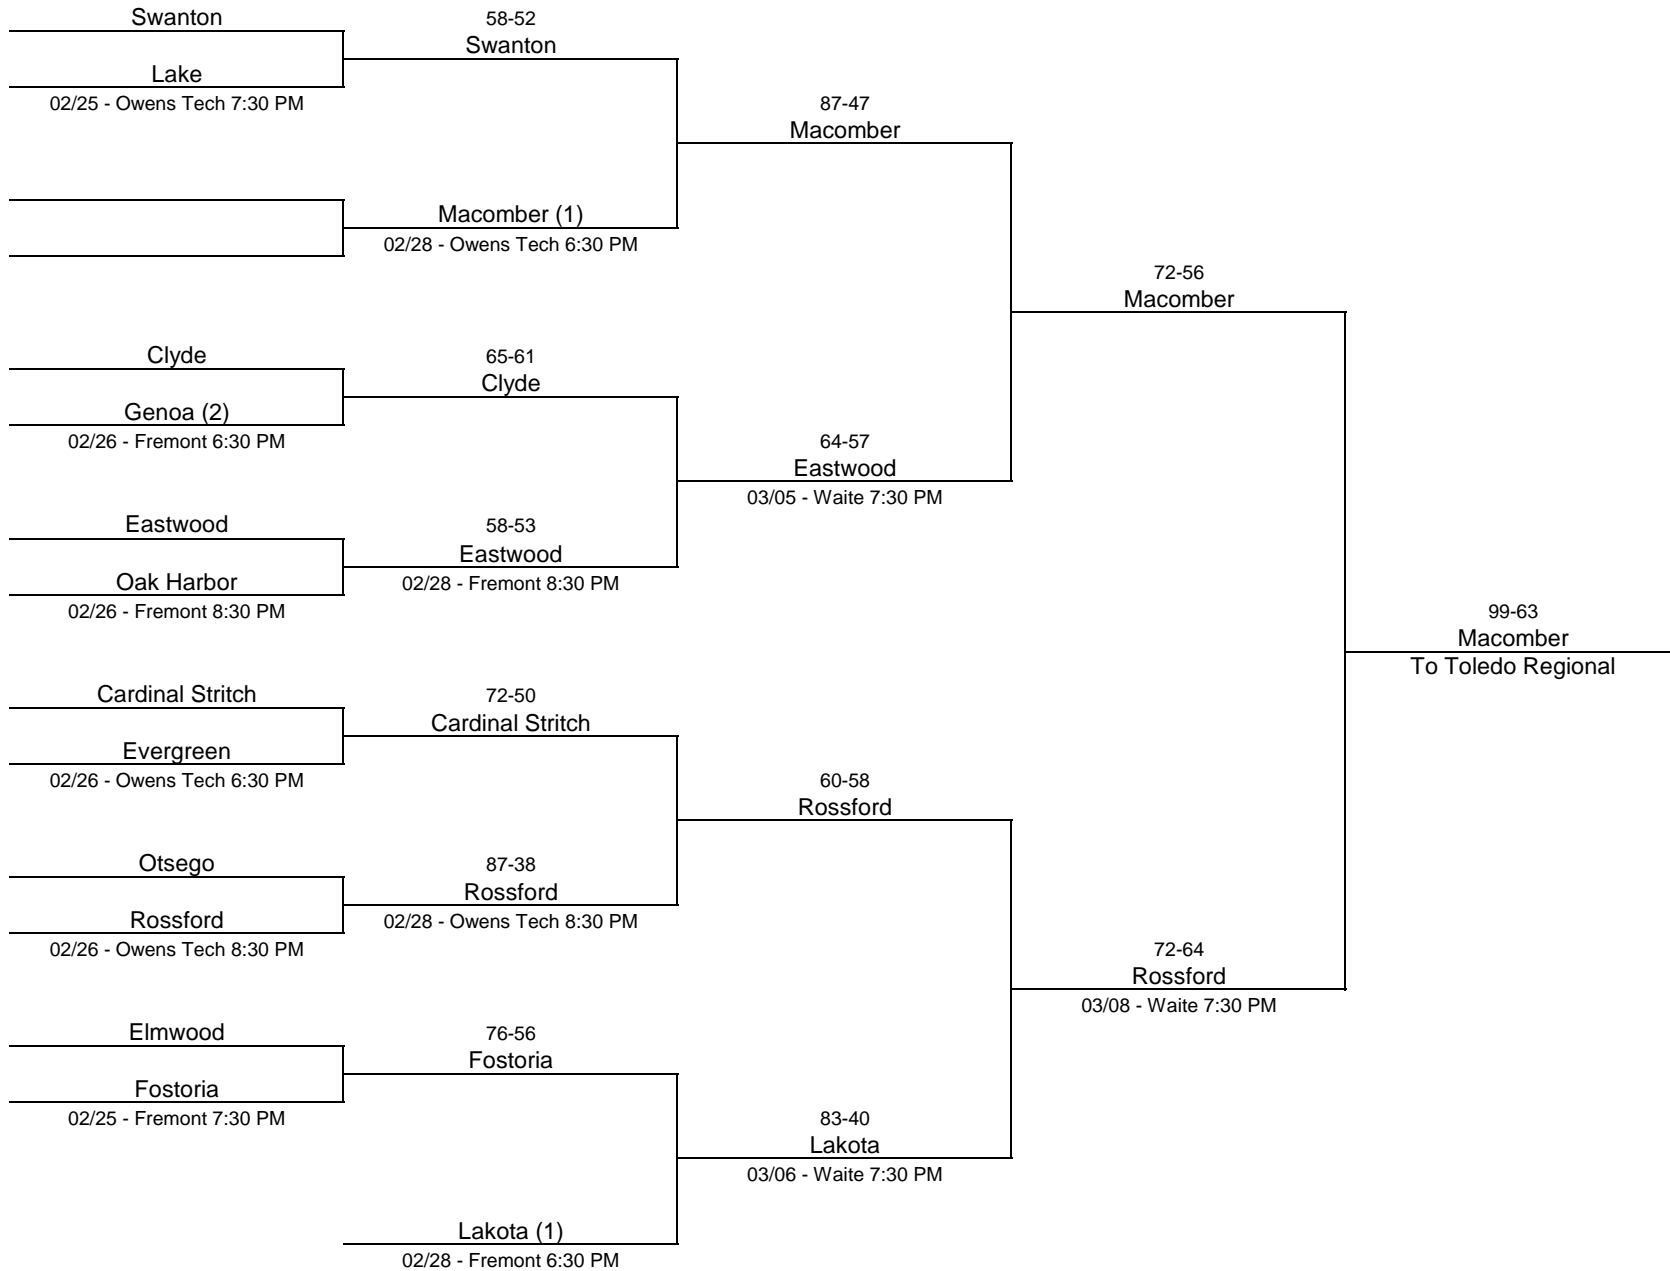

1985/86 Class AA - Waite High School