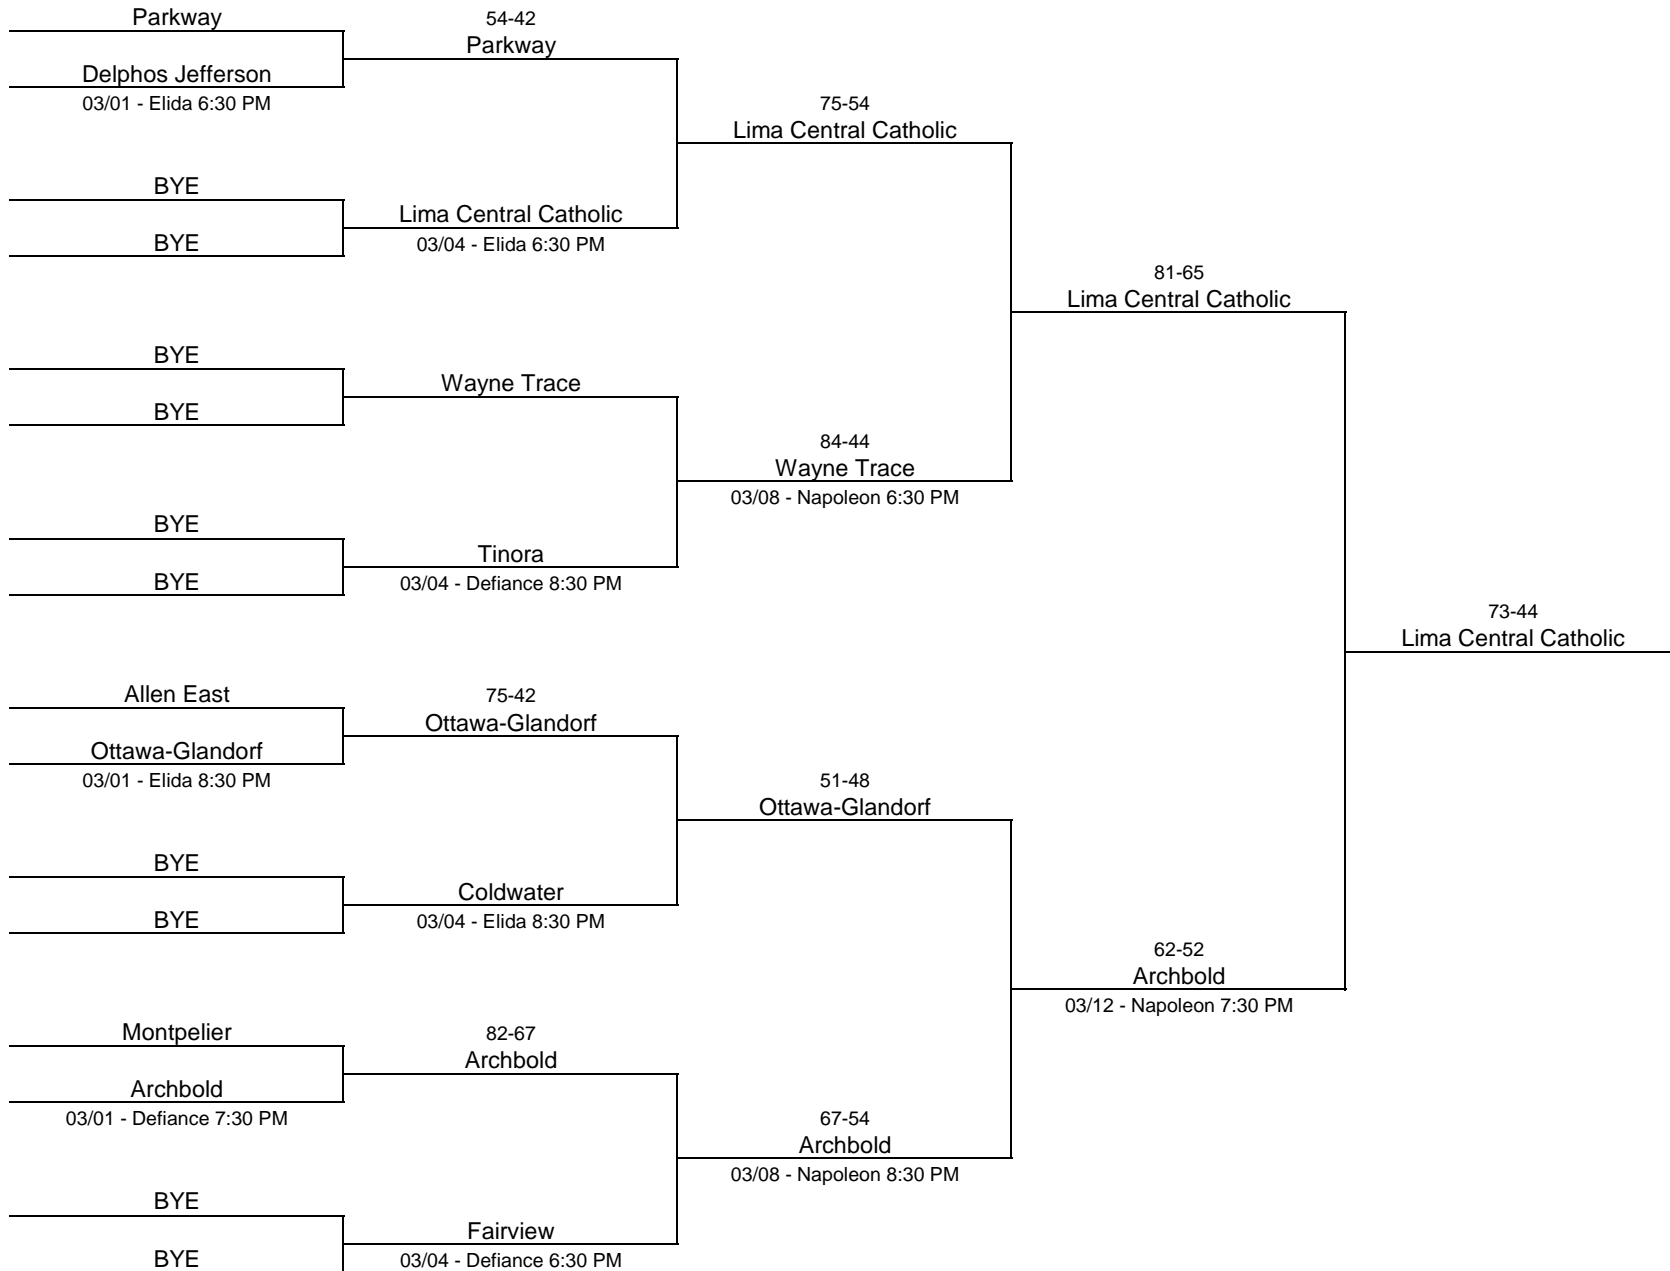

1993/94 Division III - Napoleon High School