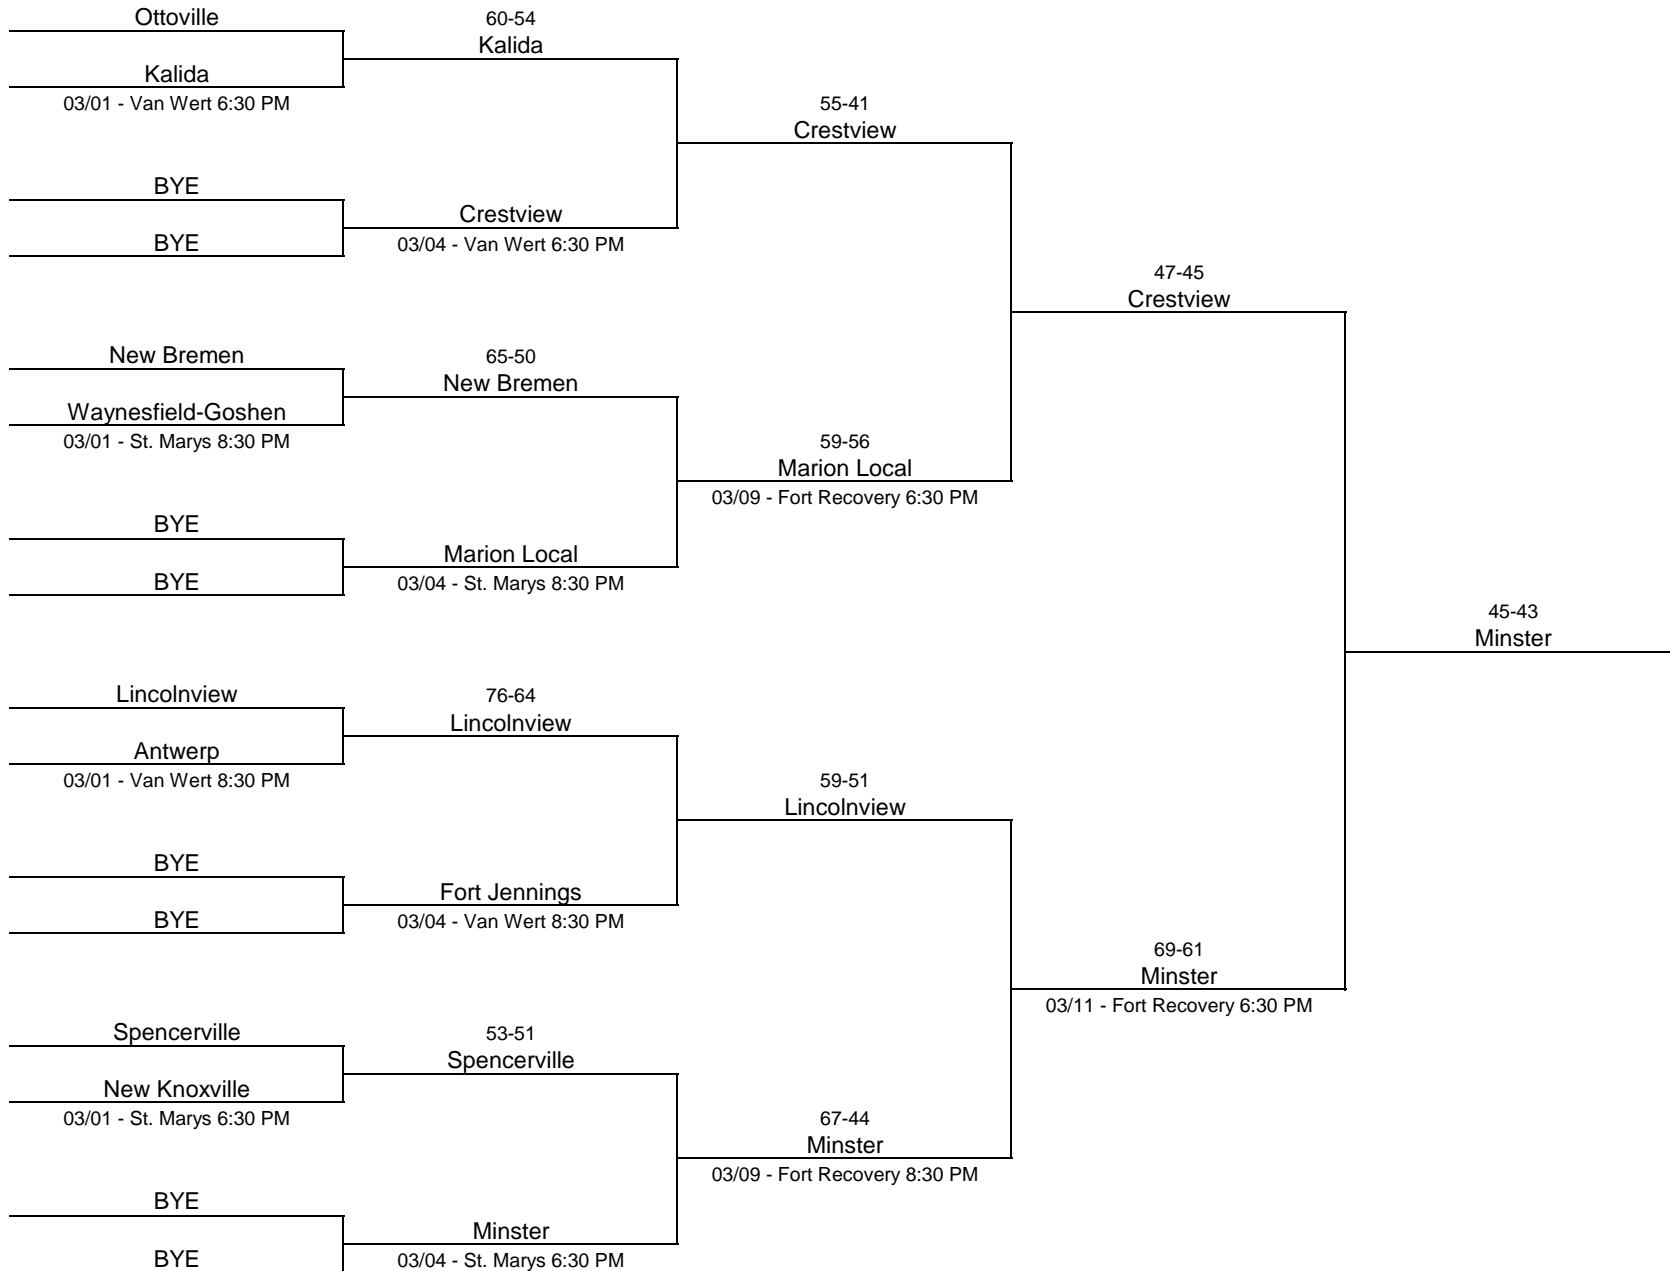

1993/94 Division IV - Fort Recovery High School