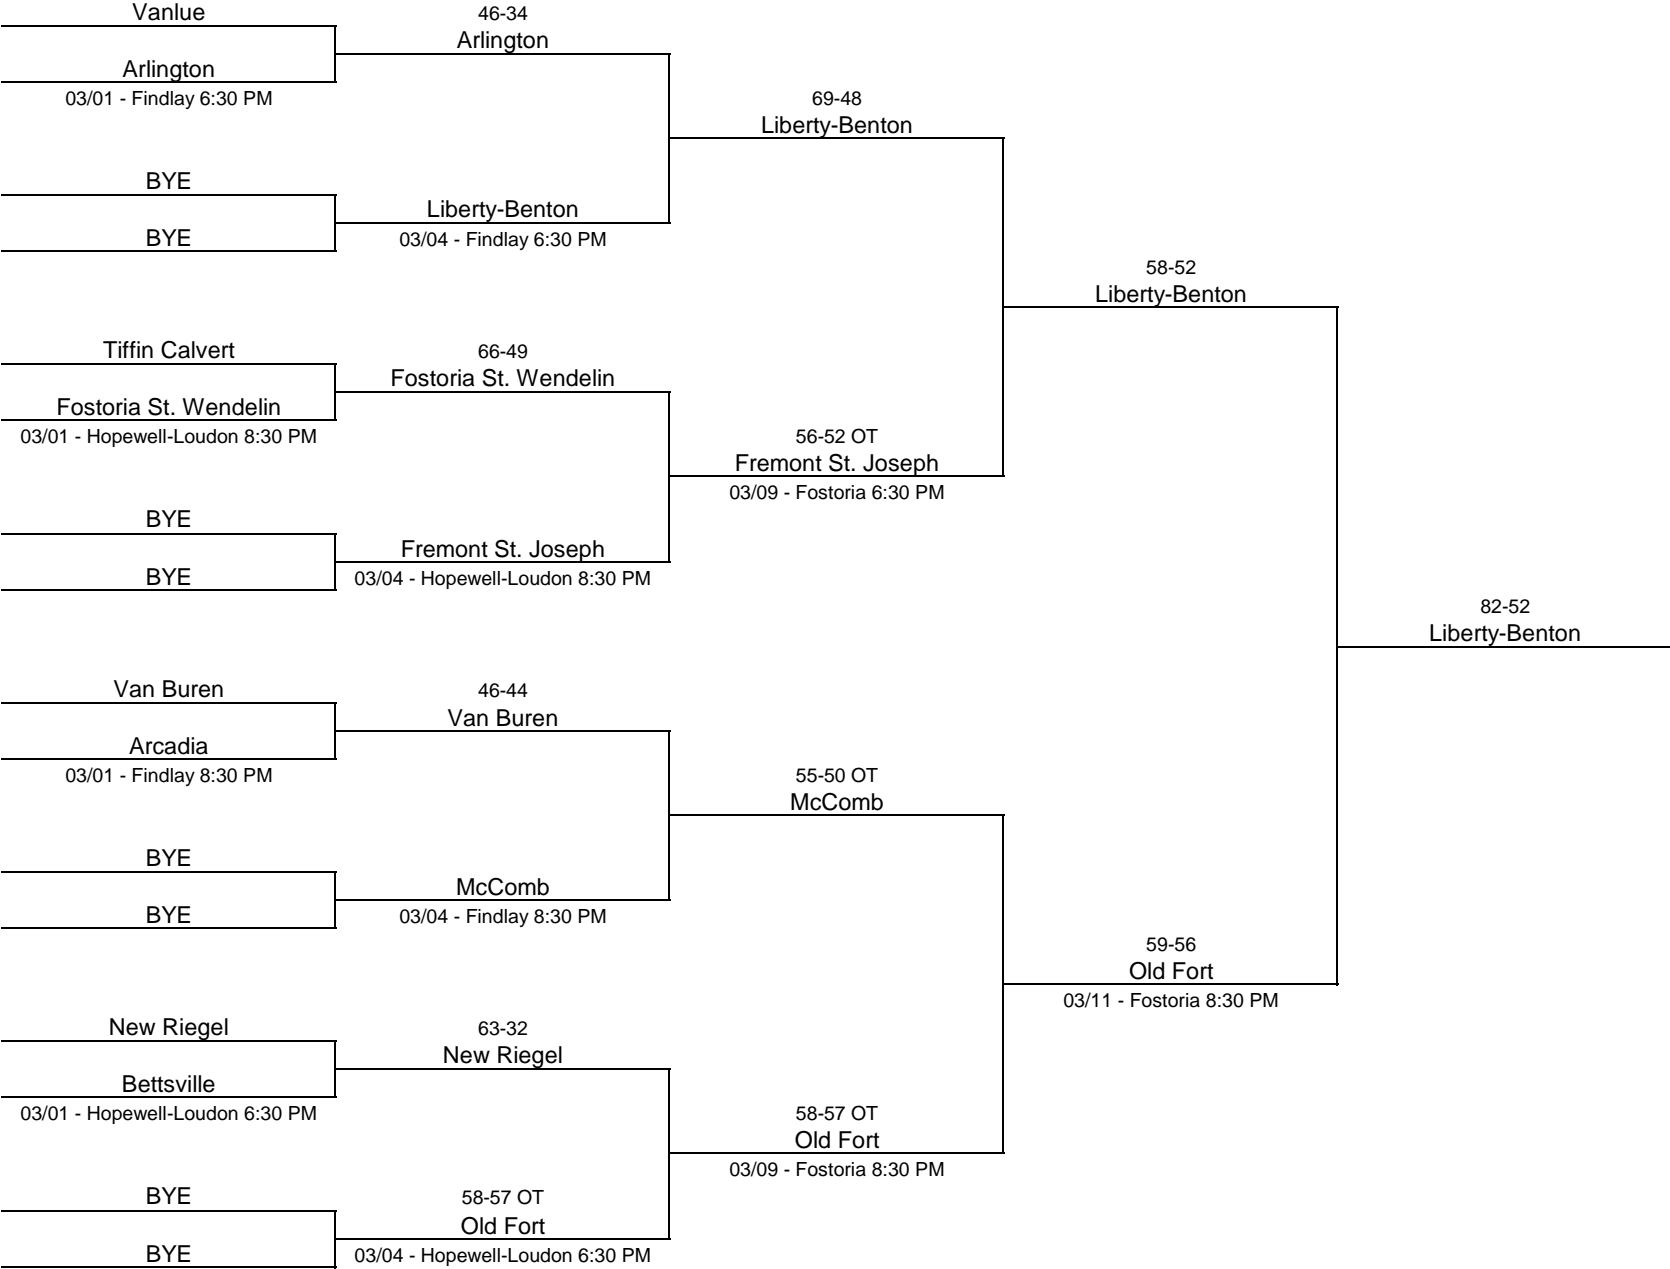

1993/94 Division IV - Fostoria High School