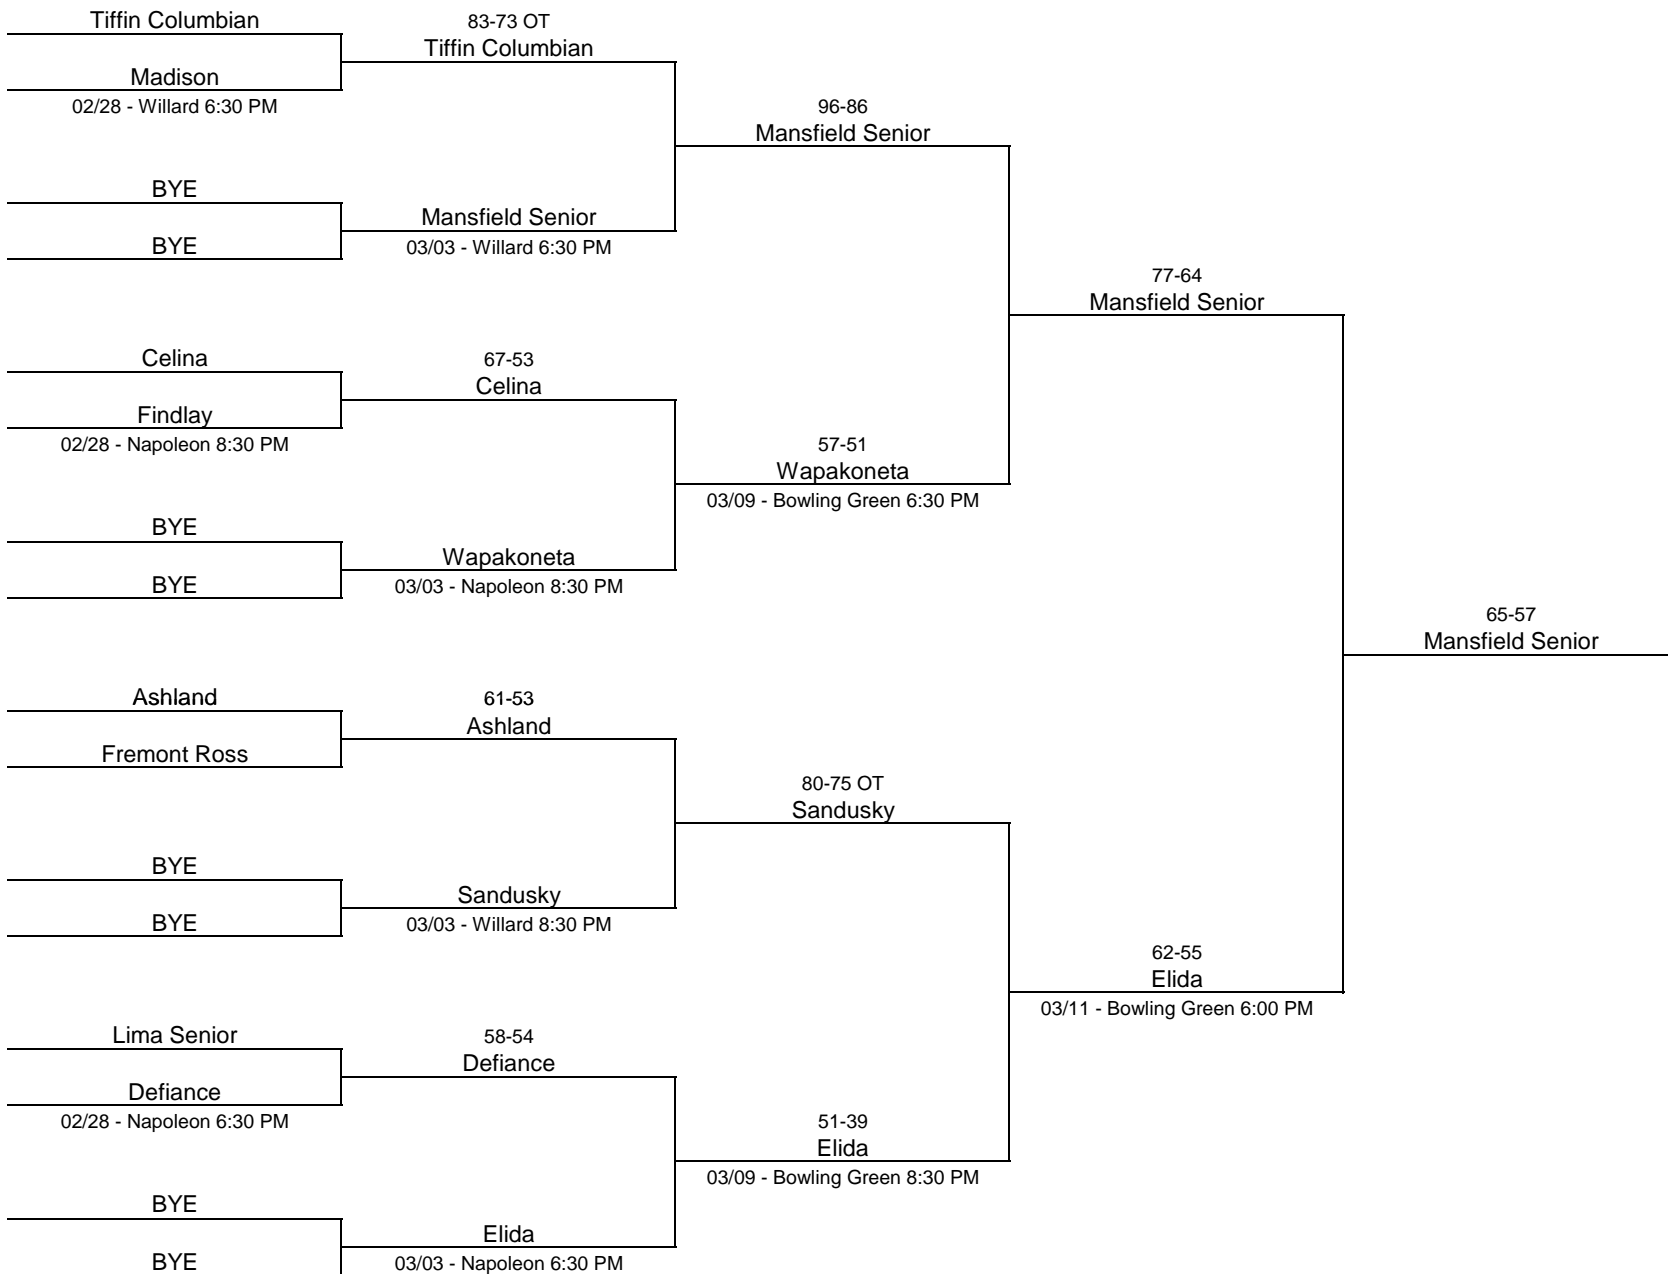

1994/95 Division I - Bowling Green State University

1994/95 Division I - University of Toledo

1994/95 Division II - Bowling Green State University

1994/95 Division II - Ashland University

1994/95 Division III - Ashland University

1994/95 Division III - Napoleon High School

1994/95 Division III - Waite High School

1994/95 Division IV - Wapakoneta High School

1994/95 Division IV - Elida High School

1994/95 Division IV - Findlay High School

1994/95 Division IV - Napoleon High School

1994/95 Division IV - Fostoria High School

1994/95 Division IV - Galion High School