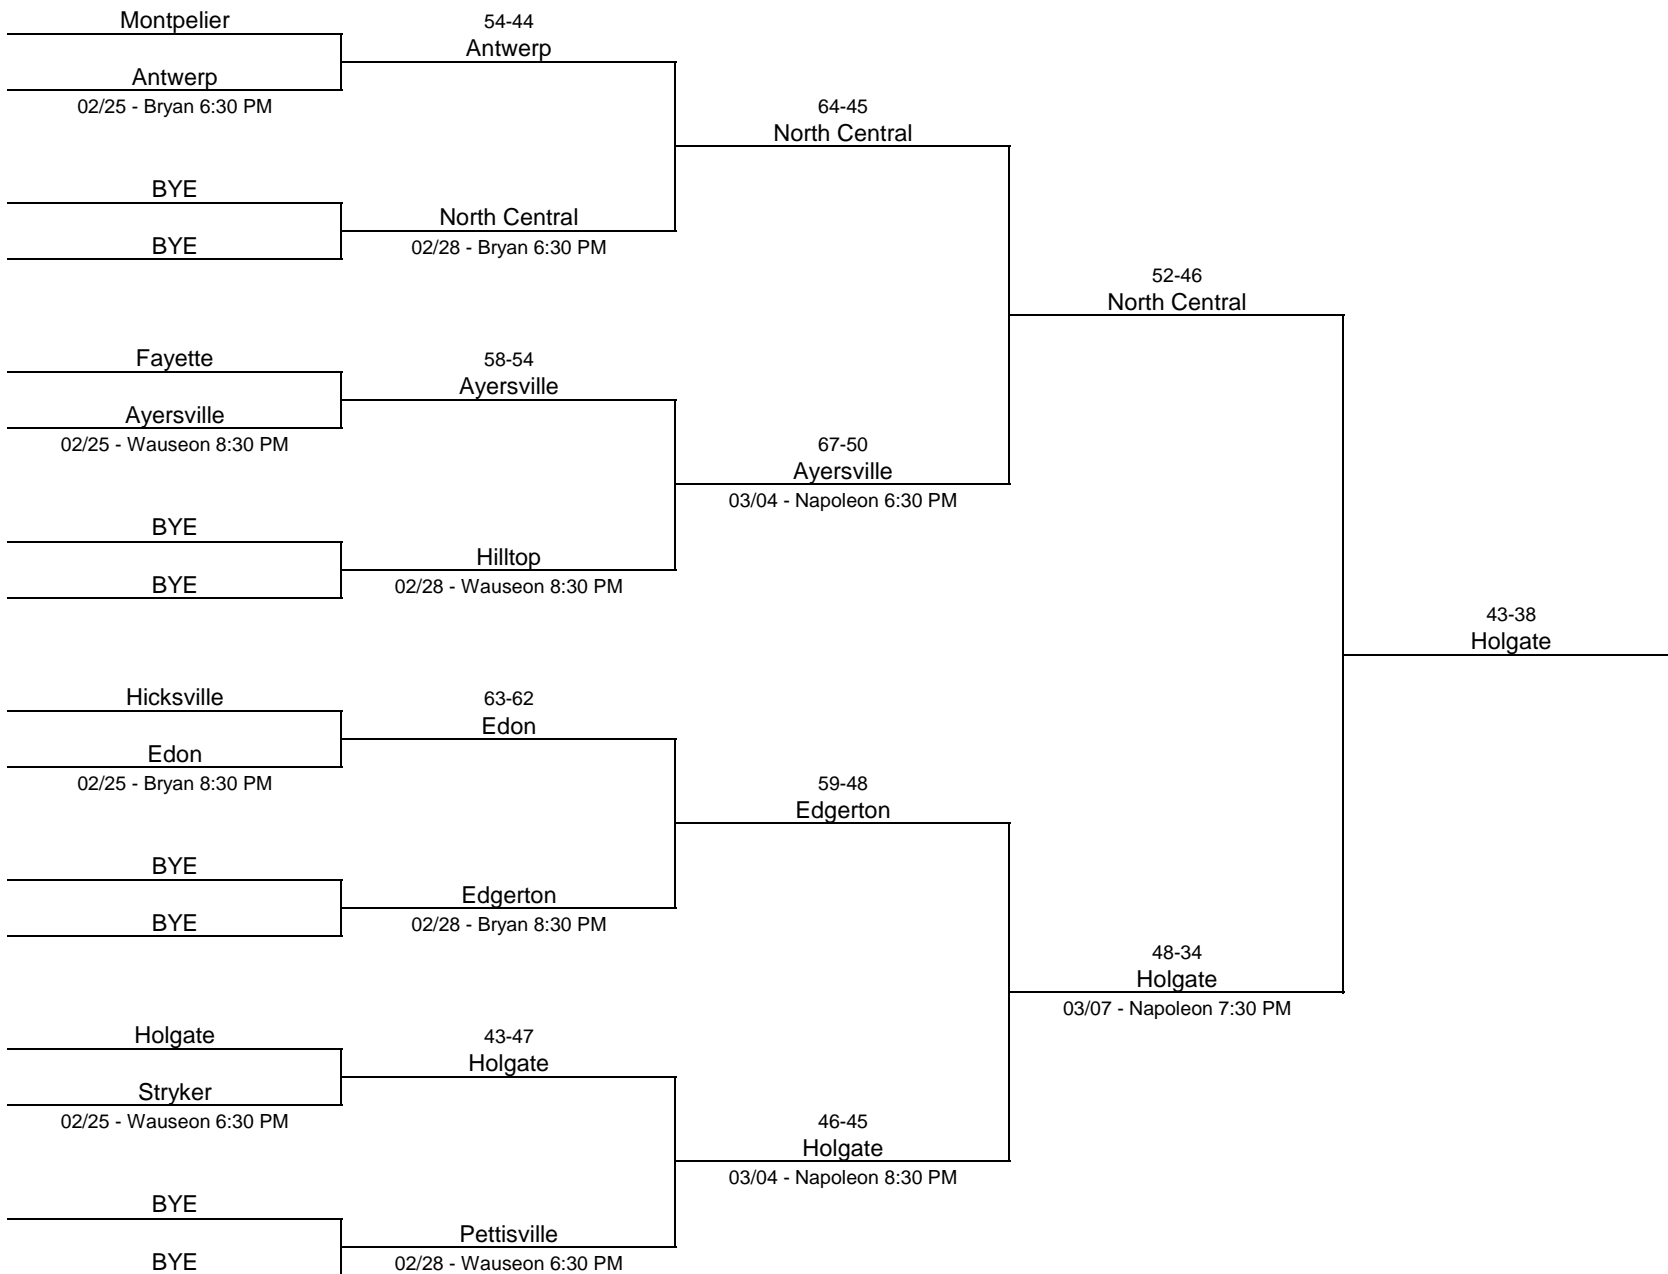

1996/97 Division IV - Napoleon High School