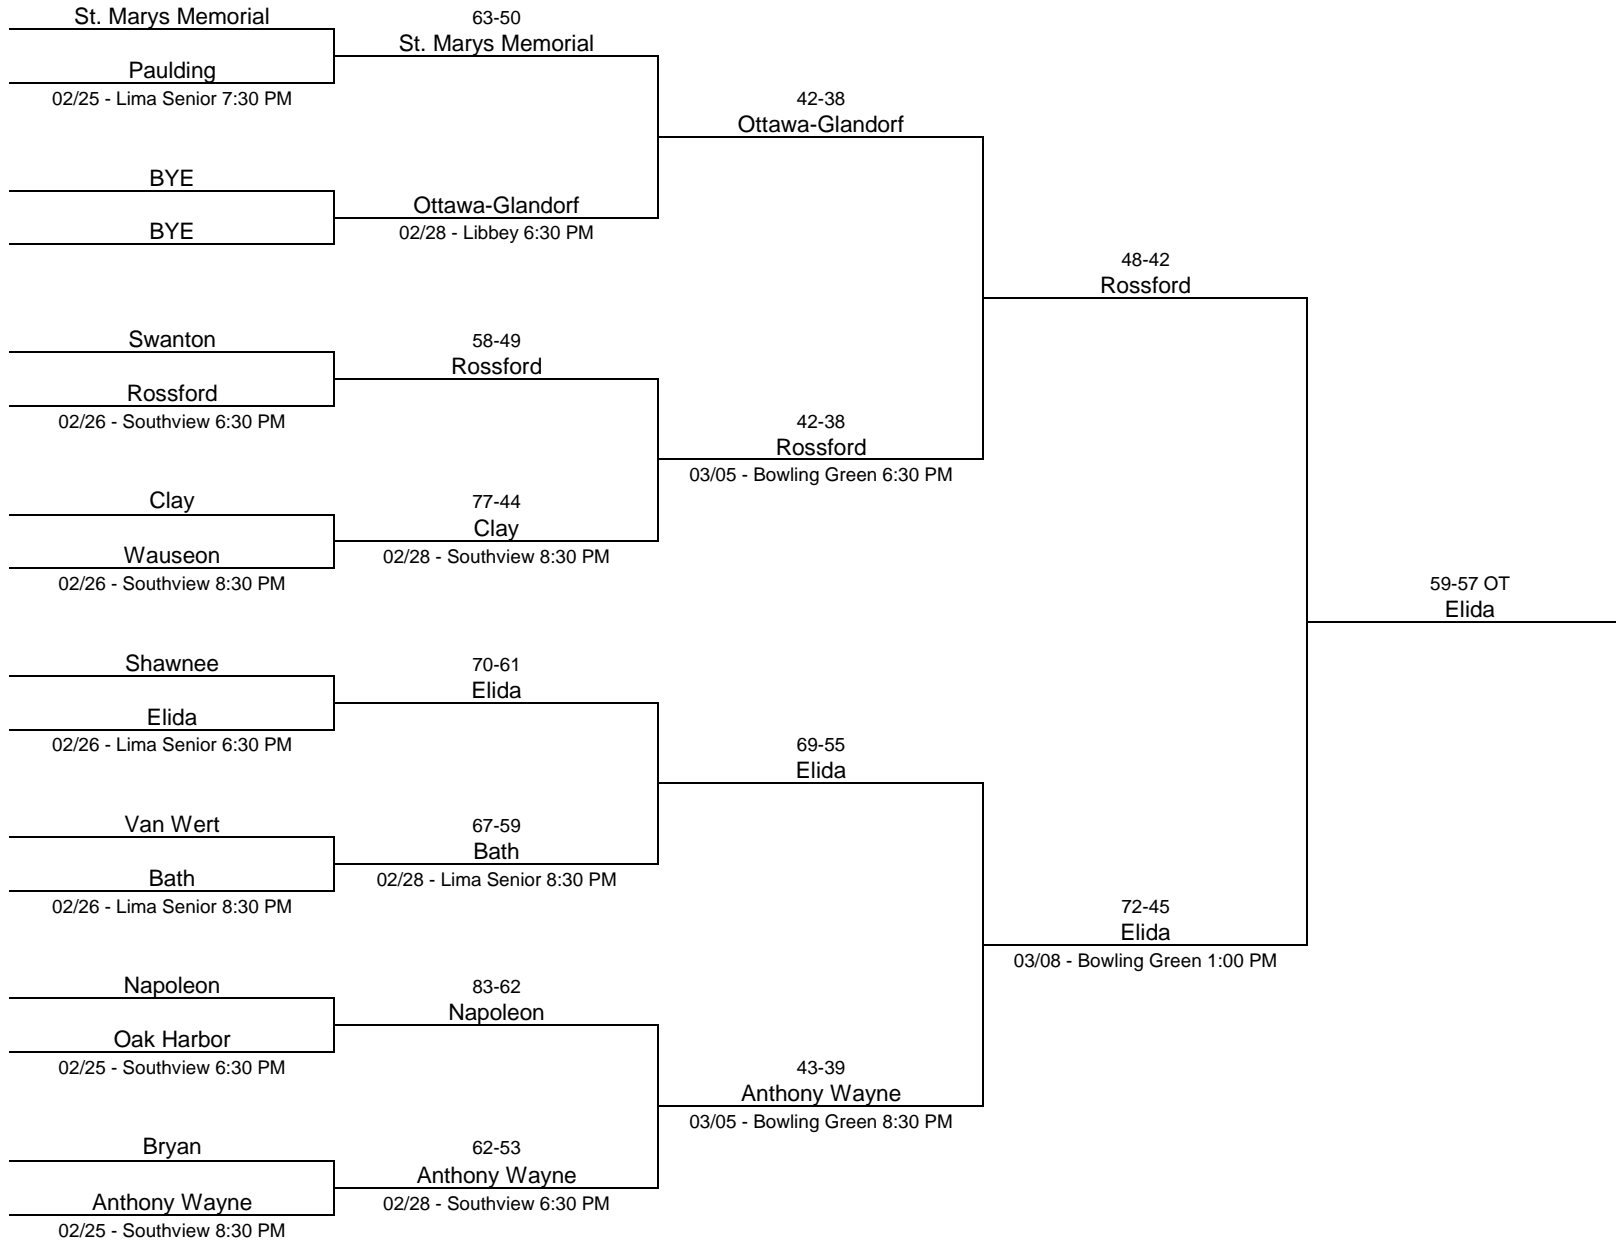

1996/97 Division II - Bowling Green State University