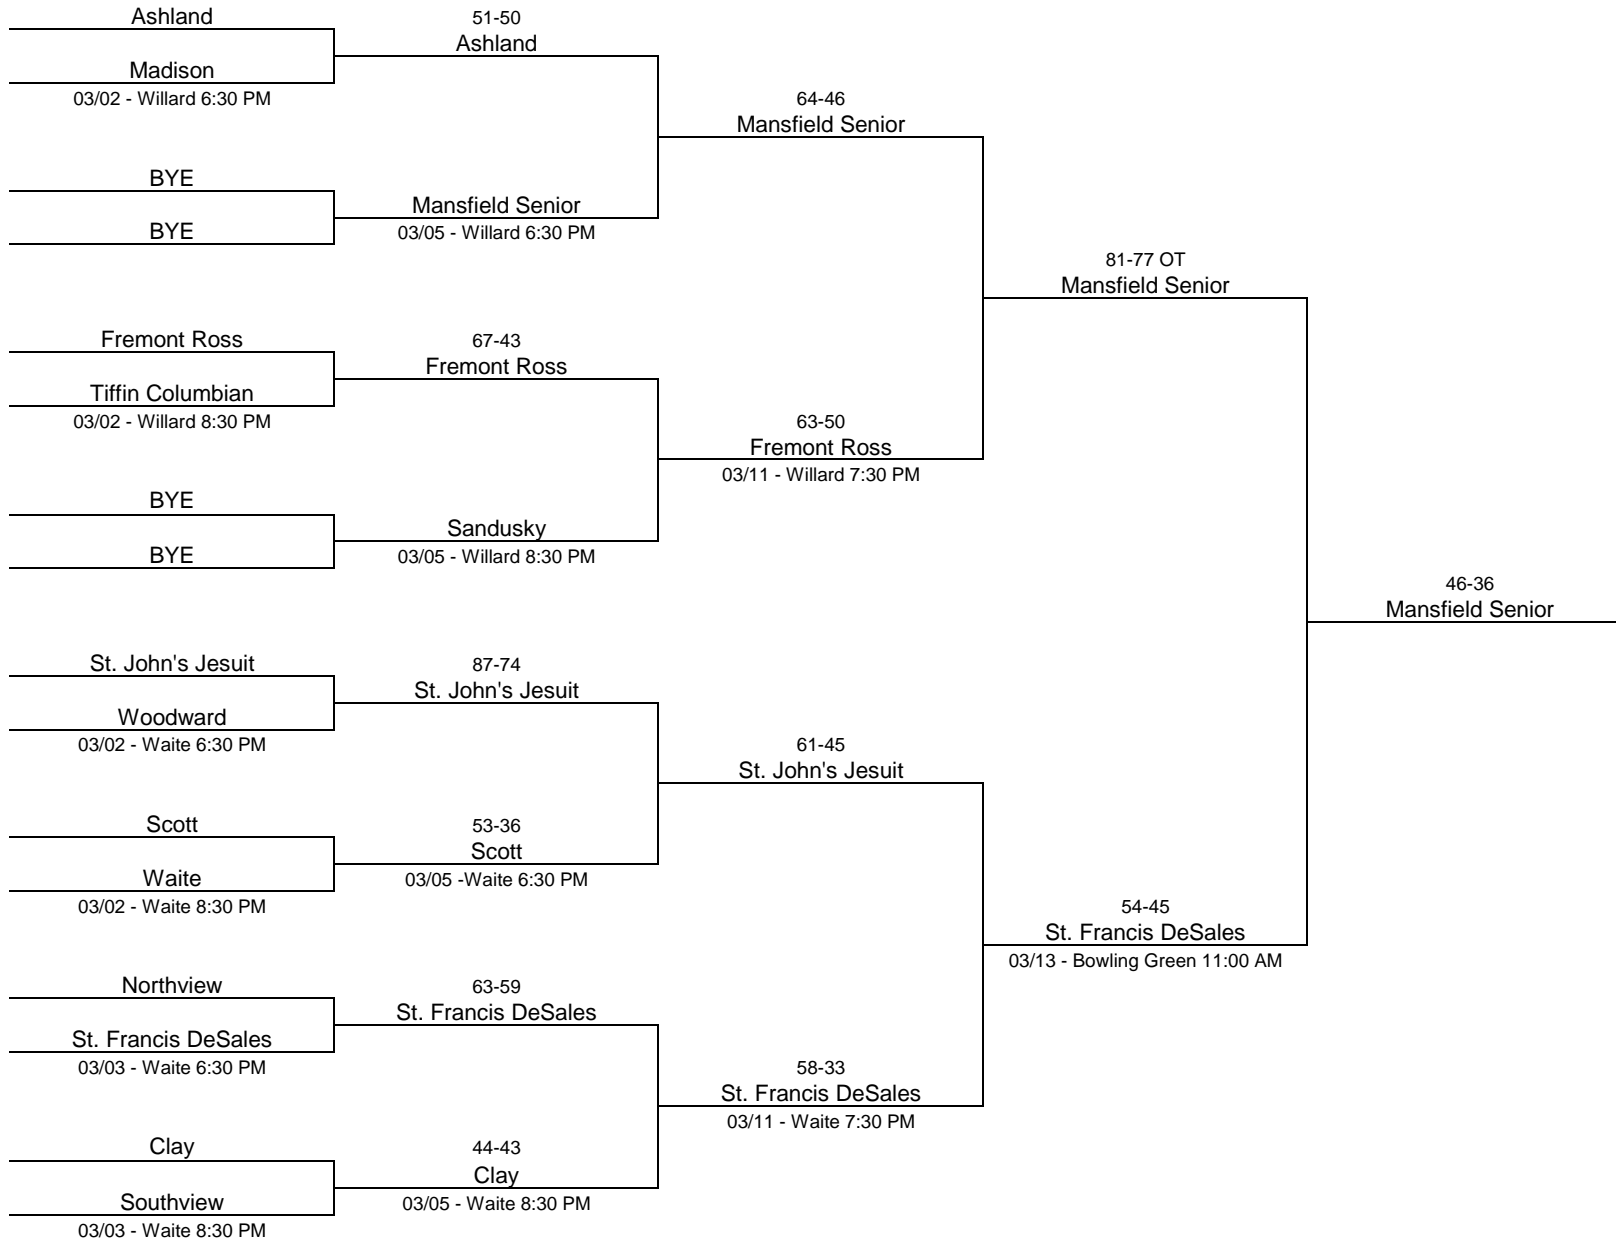

1998/99 Division I - Bowling Green State University

1998/99 Division I - Bowling Green State University

1998/99 Division II - Bowling Green State University

1998/99 Division II - Ashland University

1998/99 Division III - Napoleon High School

1998/99 Division III - Waite High School

1998/99 Division III - Ashland University

1998/99 Division IV - Wapakoneta High School

1998/99 Division IV - Elida High School

1998/99 Division IV - Napoleon High School