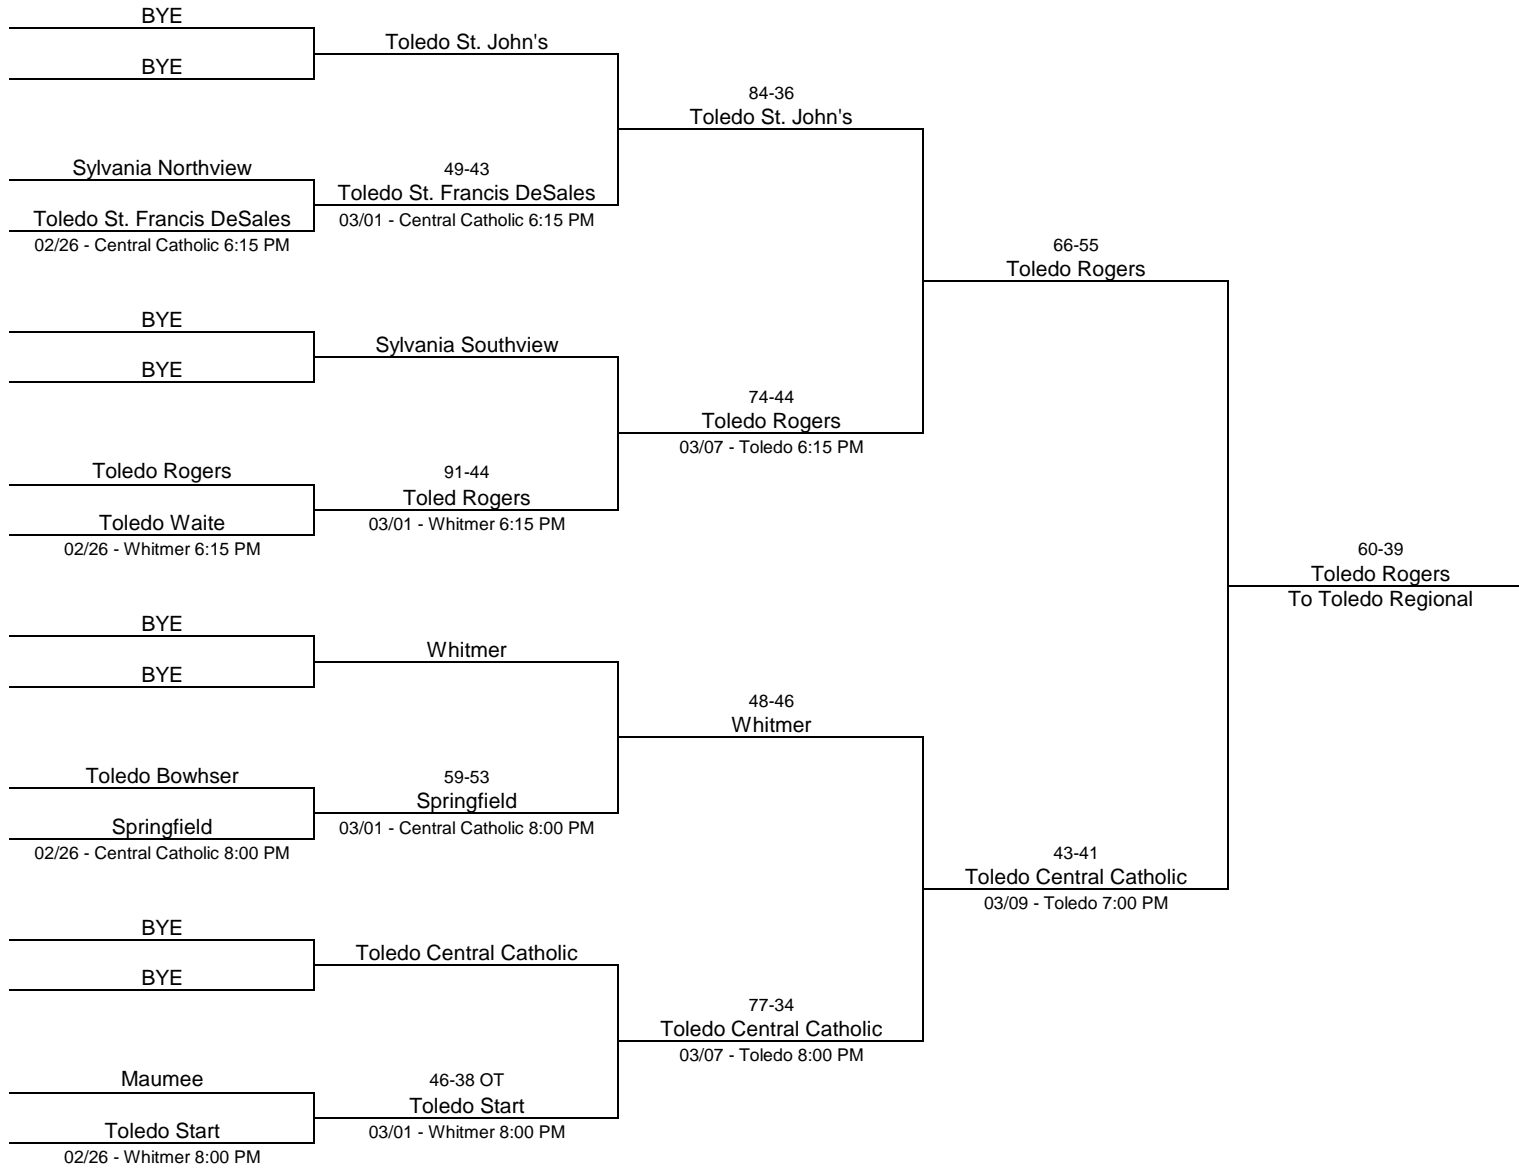

2012/13 Division I - Bowling Green State University

2012/13 Division I - University of Toledo

#Whitmer later vacates entire 2012/13 season due to ineligible player

2012/13 Division II - Bowling Green State University

2012/13 Division II - Ohio Northern University

2012/13 Division III - Lima Senior High School

2012/13 Division III - Napoleon High School

2012/13 Division III - Willard High School

2012/13 Division IV - Liberty-Benton High School