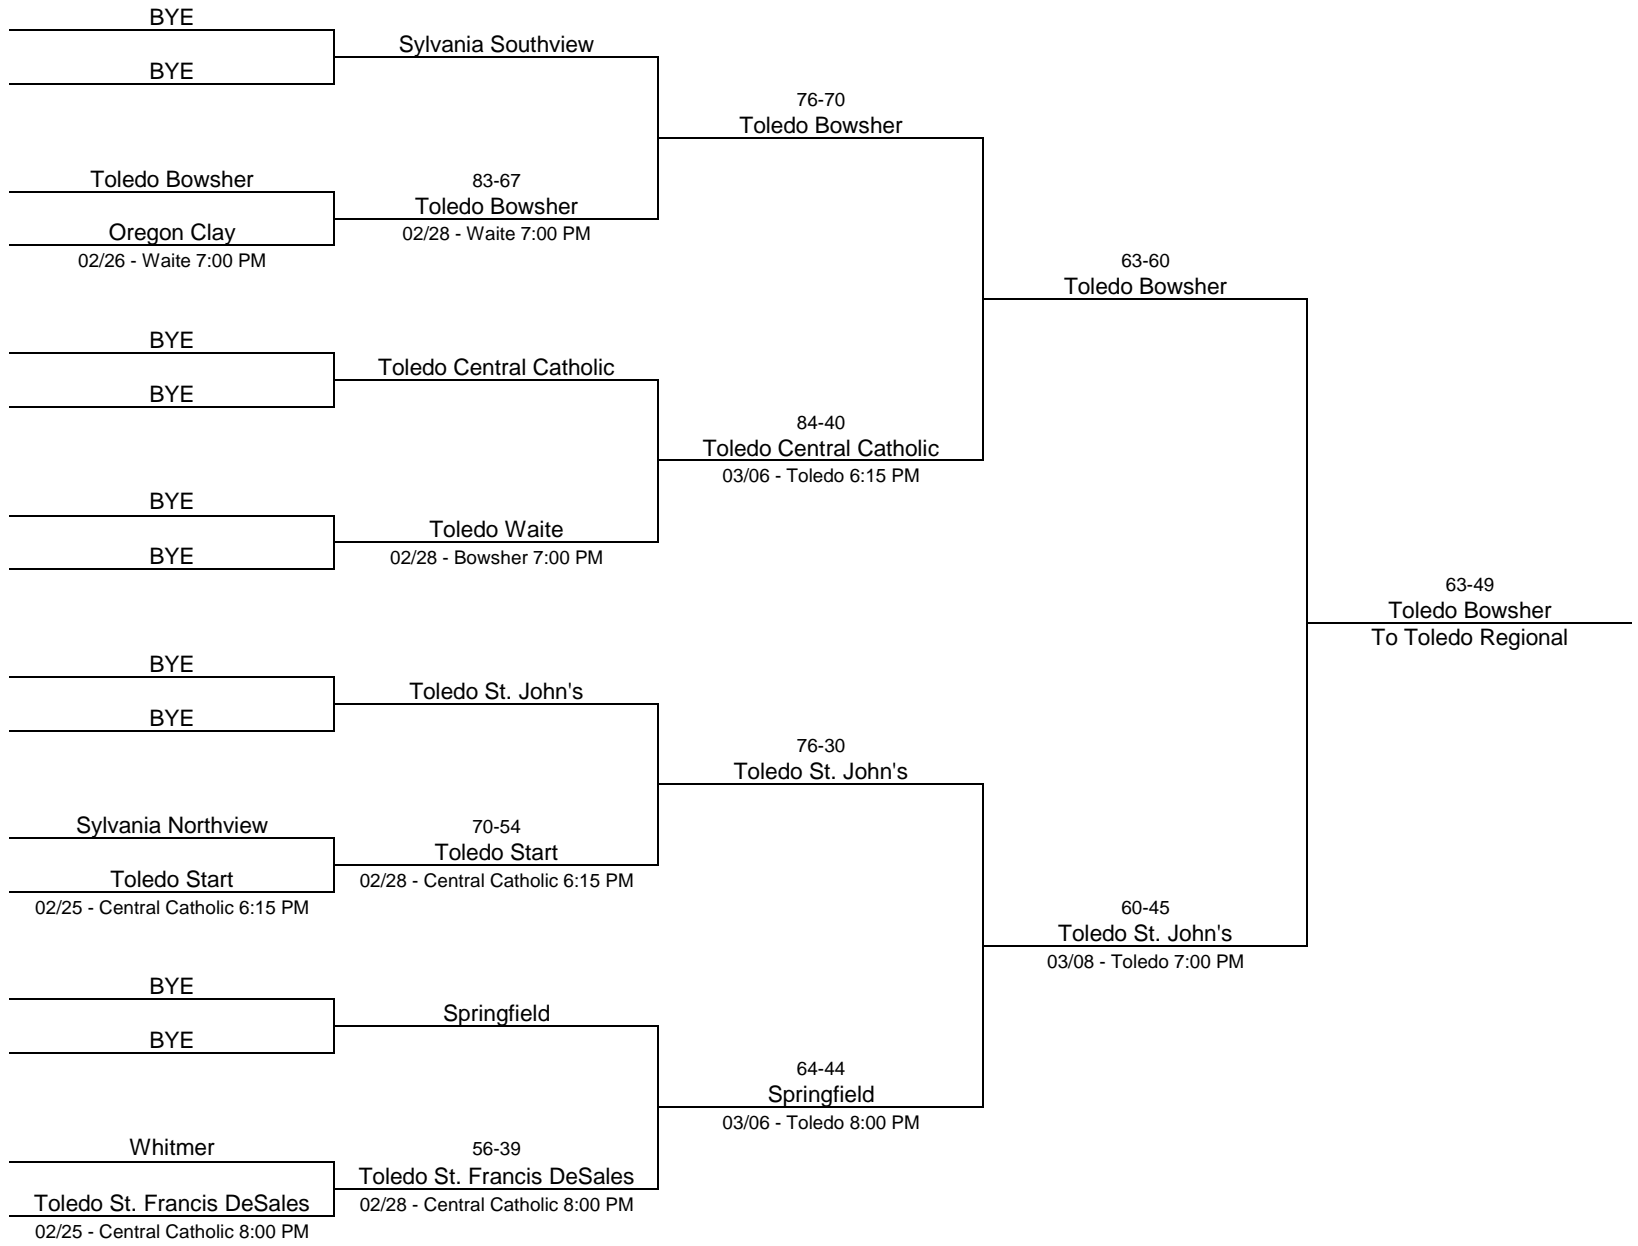

2013/14 Division I - University of Toledo

2013/14 Division I - Bowling Green State University

2013/14 Division II - Mansfield Senior High School

2013/14 Division II - Liberty-Benton High School

2013/14 Division III - Ohio Northern University

2013/14 Division III - Ashland University

2013/14 Division III - Bowling Green State University

2013/14 Division IV - Wapakoneta High School

2013/14 Division IV - Willard High School

2013/14 Division IV - Van Wert High School