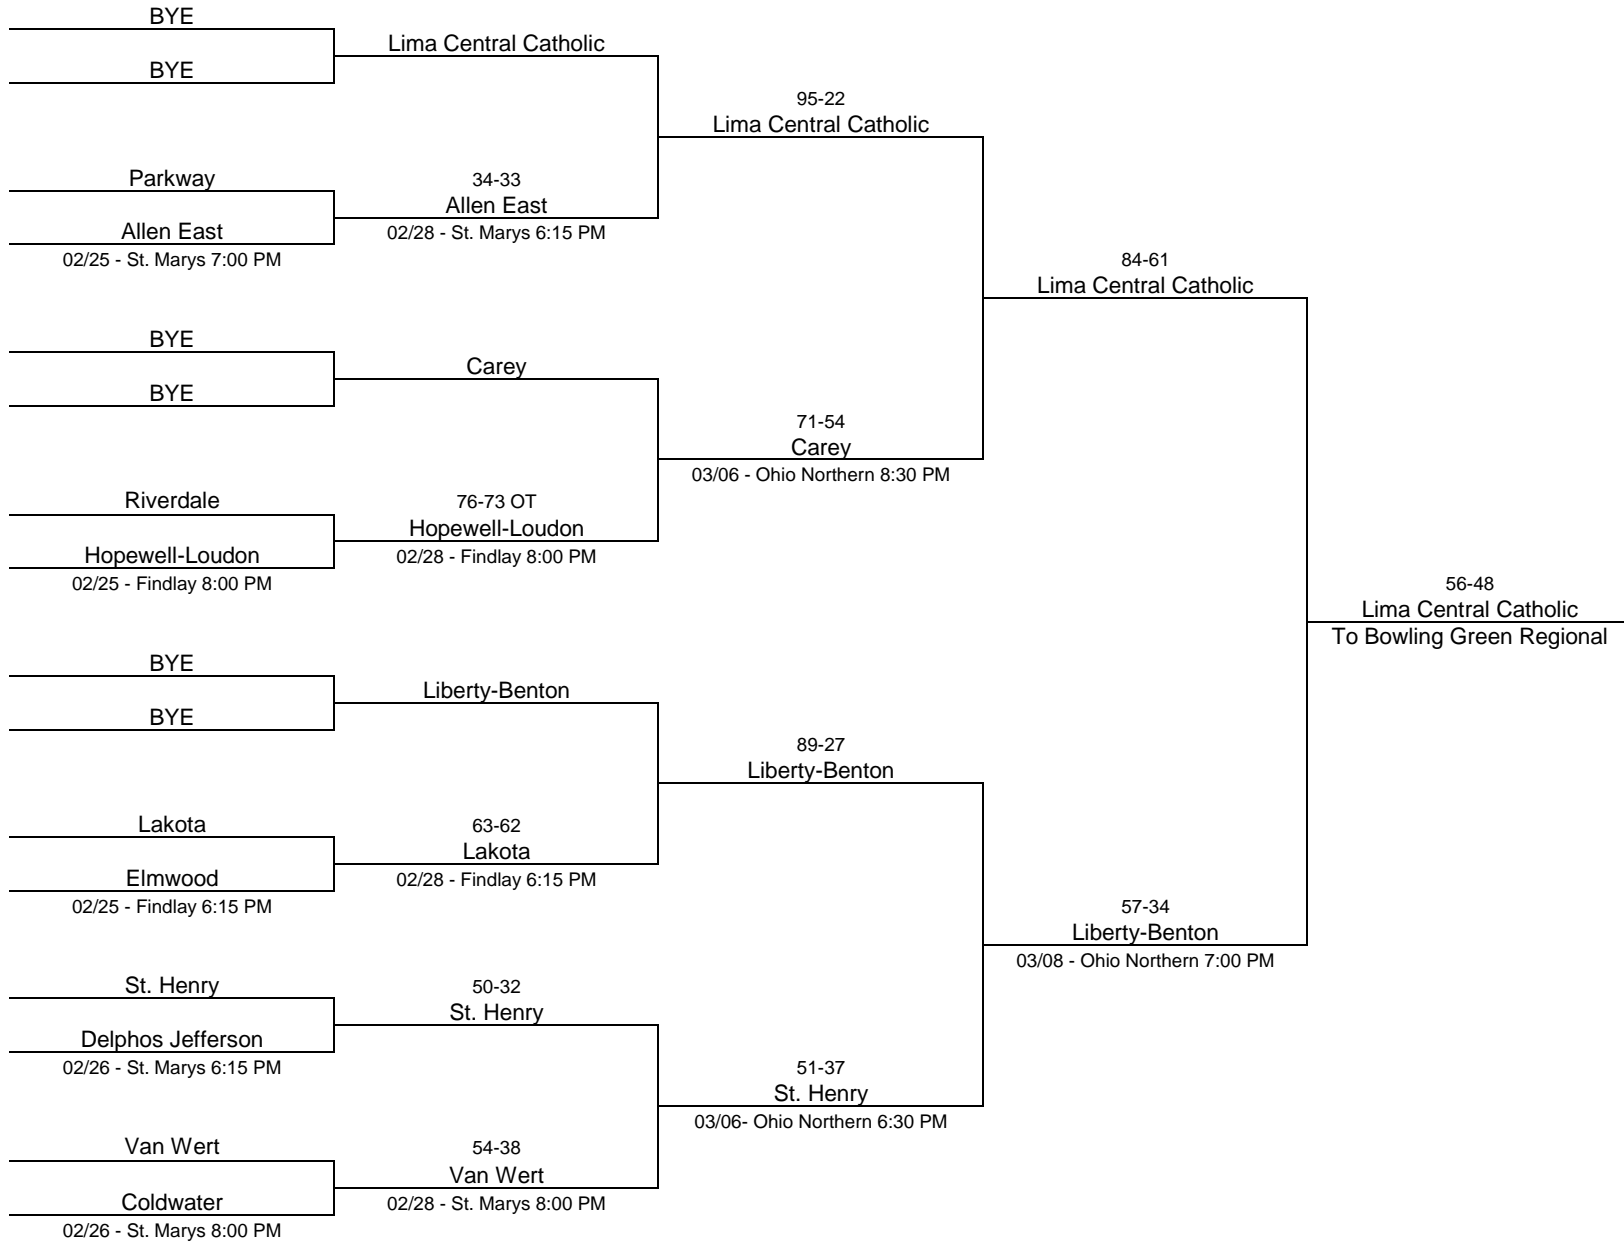

2013/14 Division I - University of Toledo

2013/14 Division I - Bowling Green State University

2013/14 Division II - Mansfield Senior High School

2013/14 Division II - Liberty-Benton High School

2013/14 Division III - Ohio Northern University

2013/14 Division III - Ashland University

2013/14 Division III - Bowling Green State University

2013/14 Division IV - Wapakoneta High School

2013/14 Division IV - Willard High School

2013/14 Division IV - Van Wert High School