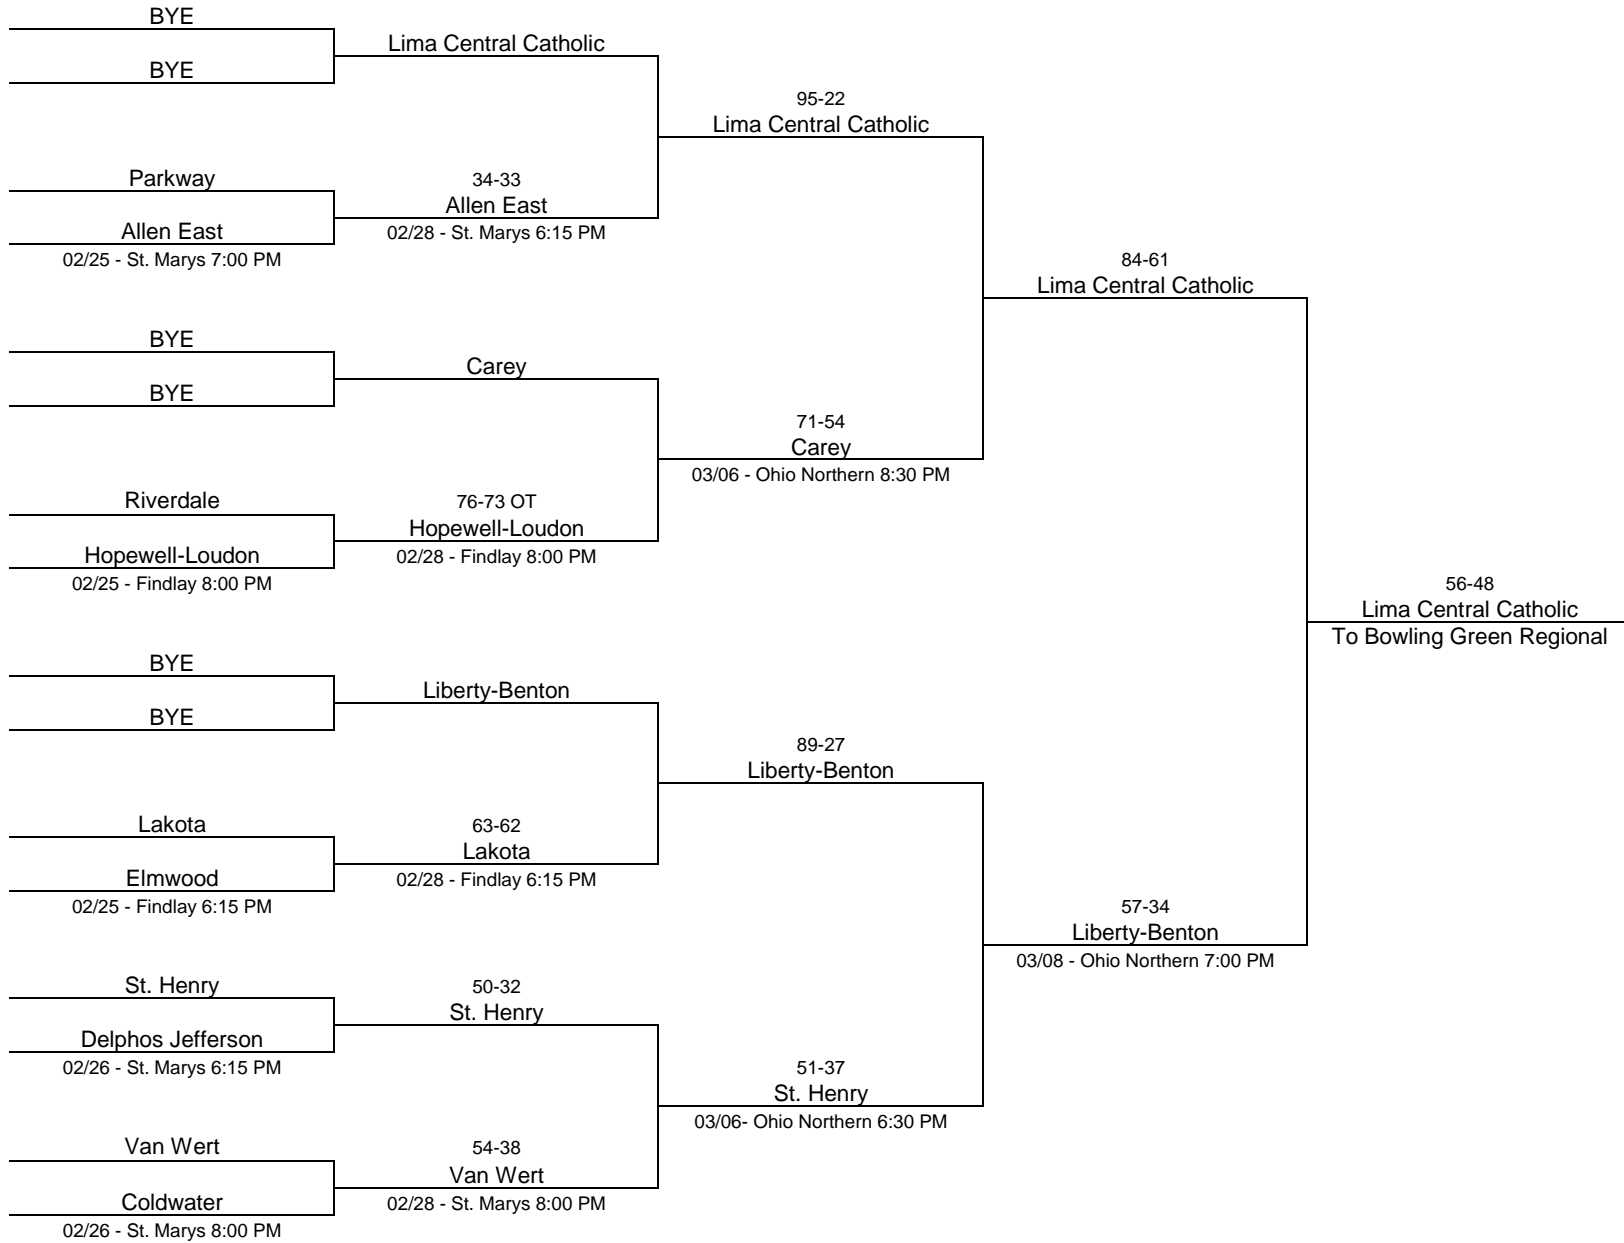

2013/14 Division I - University of Toledo

2013/14 Division I - Bowling Green State University

2013/14 Division II - Mansfield Senior High School

2013/14 Division II - Liberty-Benton High School

2013/14 Division II - Toledo Central Catholic High School

2013/14 Division III - Ohio Northern University

2013/14 Division III - Ashland University

2013/14 Division III - Bowling Green State University

2013/14 Division IV - Wapakoneta High School

2013/14 Division IV - Willard High School