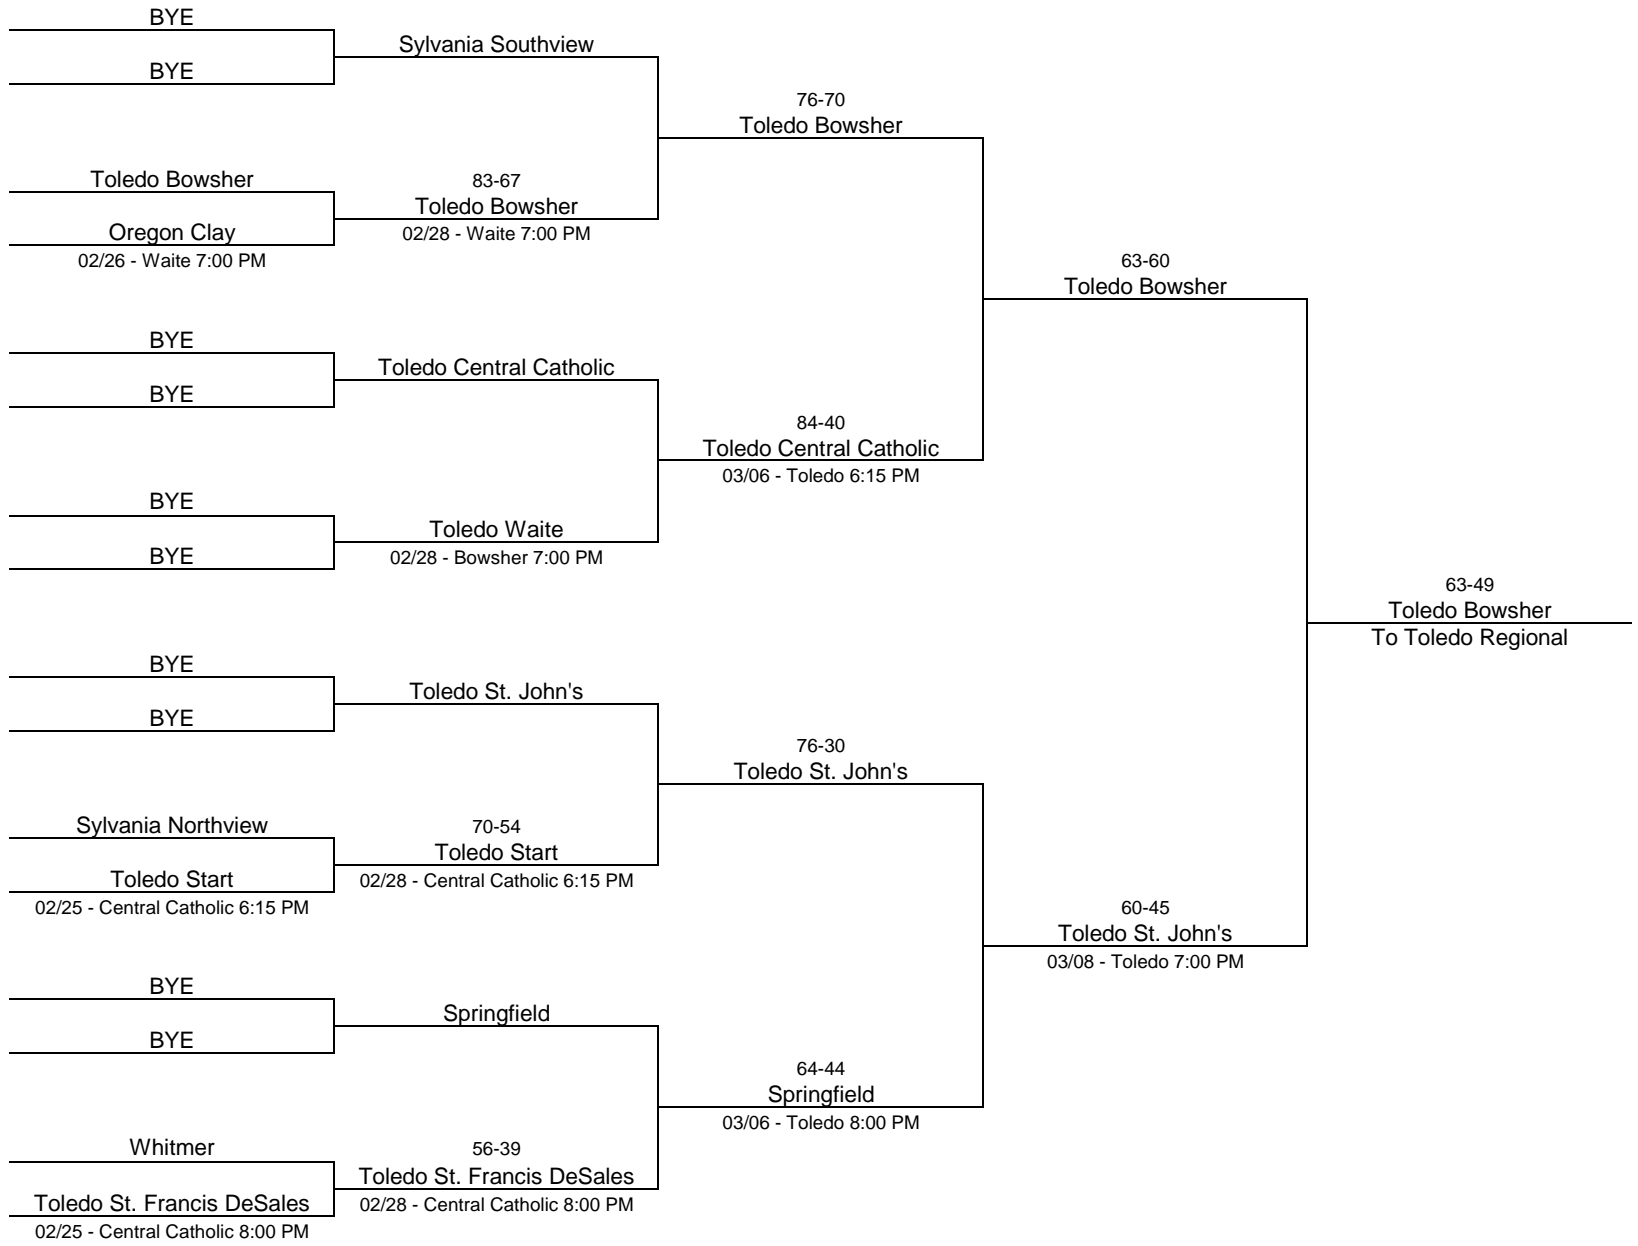

2013/14 Division I - University of Toledo

2013/14 Division I - Bowling Green State University

2013/14 Division II - Mansfield Senior High School

2013/14 Division II - Liberty-Benton High School

2013/14 Division II - Toledo Central Catholic High School

2013/14 Division III - Ohio Northern University

2013/14 Division III - Ashland University

2013/14 Division III - Bowling Green State University

2013/14 Division IV - Wapakoneta High School

2013/14 Division IV - Willard High School