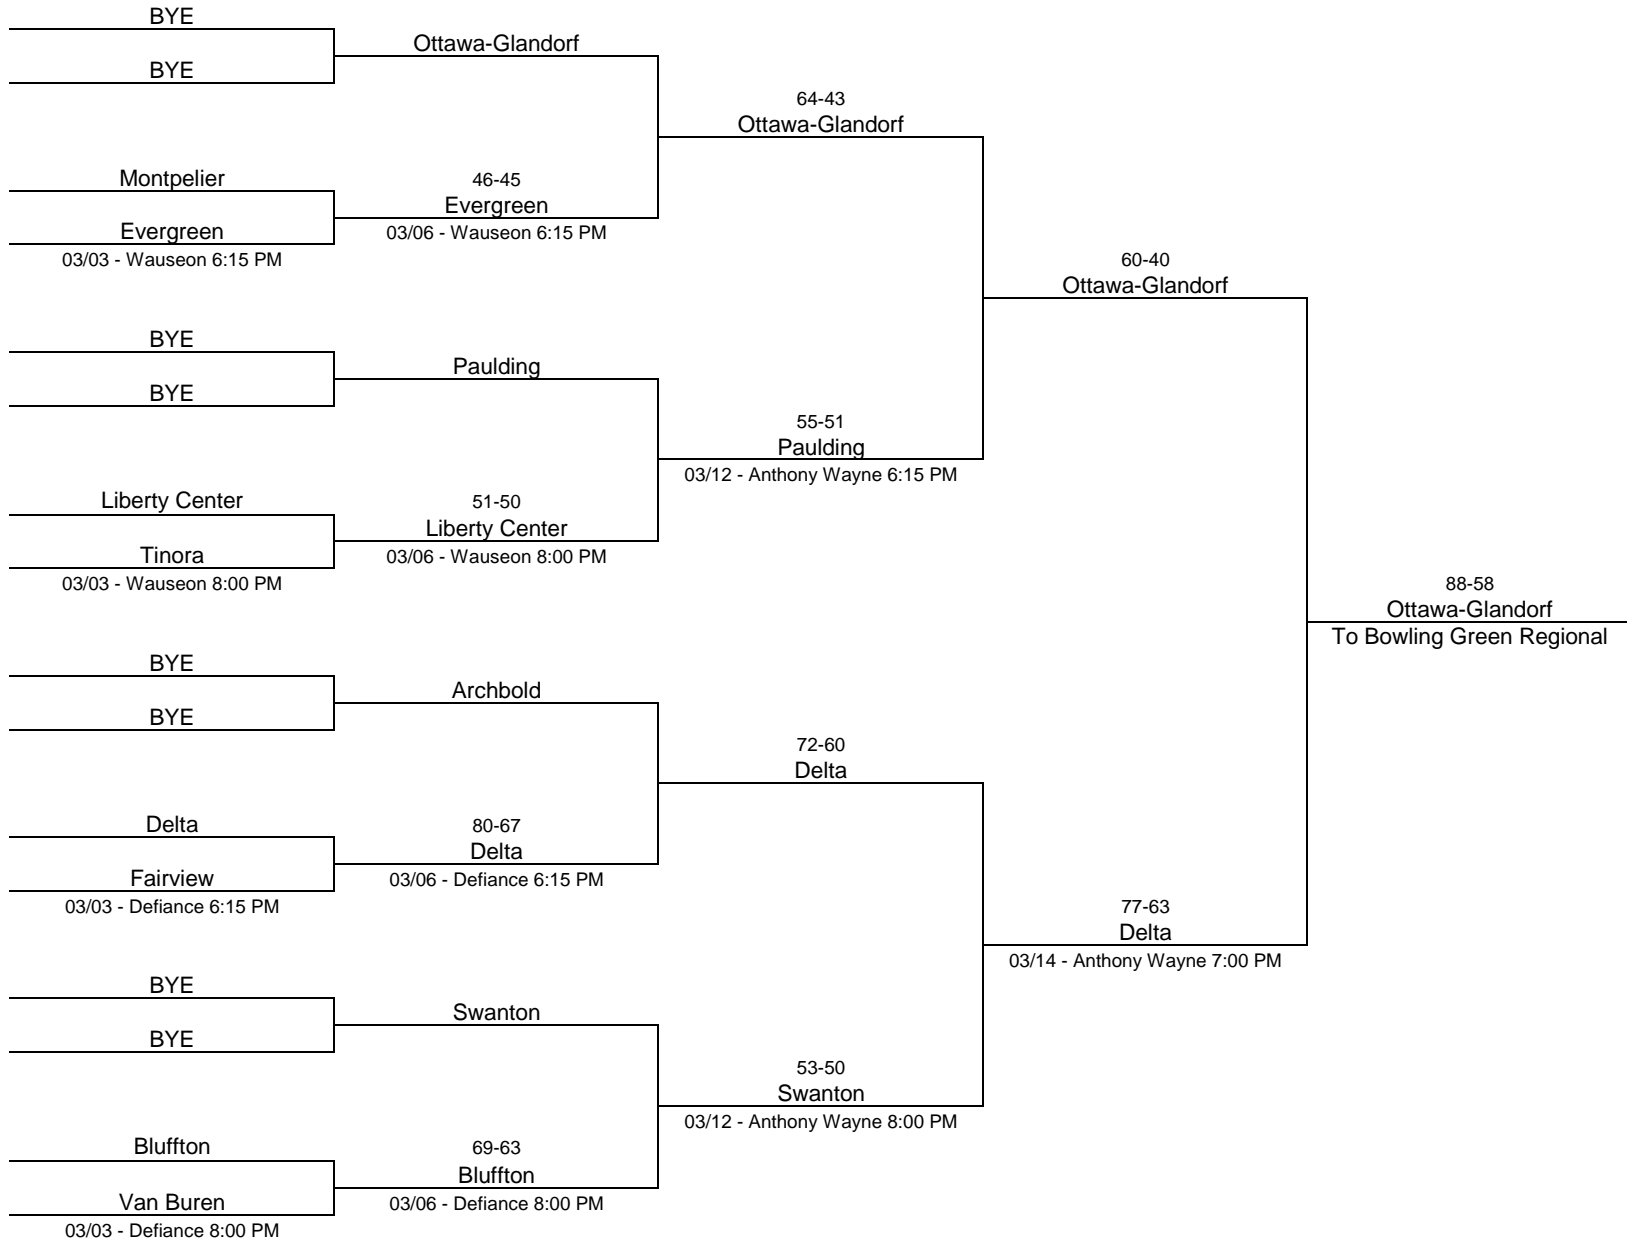

2014/15 Division I - Liberty-Benton High School

2014/15 Division I - University of Toledo

2014/15 Division II - Mansfield Senior High School

2014/15 Division II - Toledo Central Catholic High School

2014/15 Division II - Liberty-Benton High School

2014/15 Division III - Ashland University

2014/15 Division III - Ohio Northern University

2014/15 Division III - Anthony Wayne High School

2014/15 Division IV - Willard High School

2014/15 Division IV - Van Wert High School