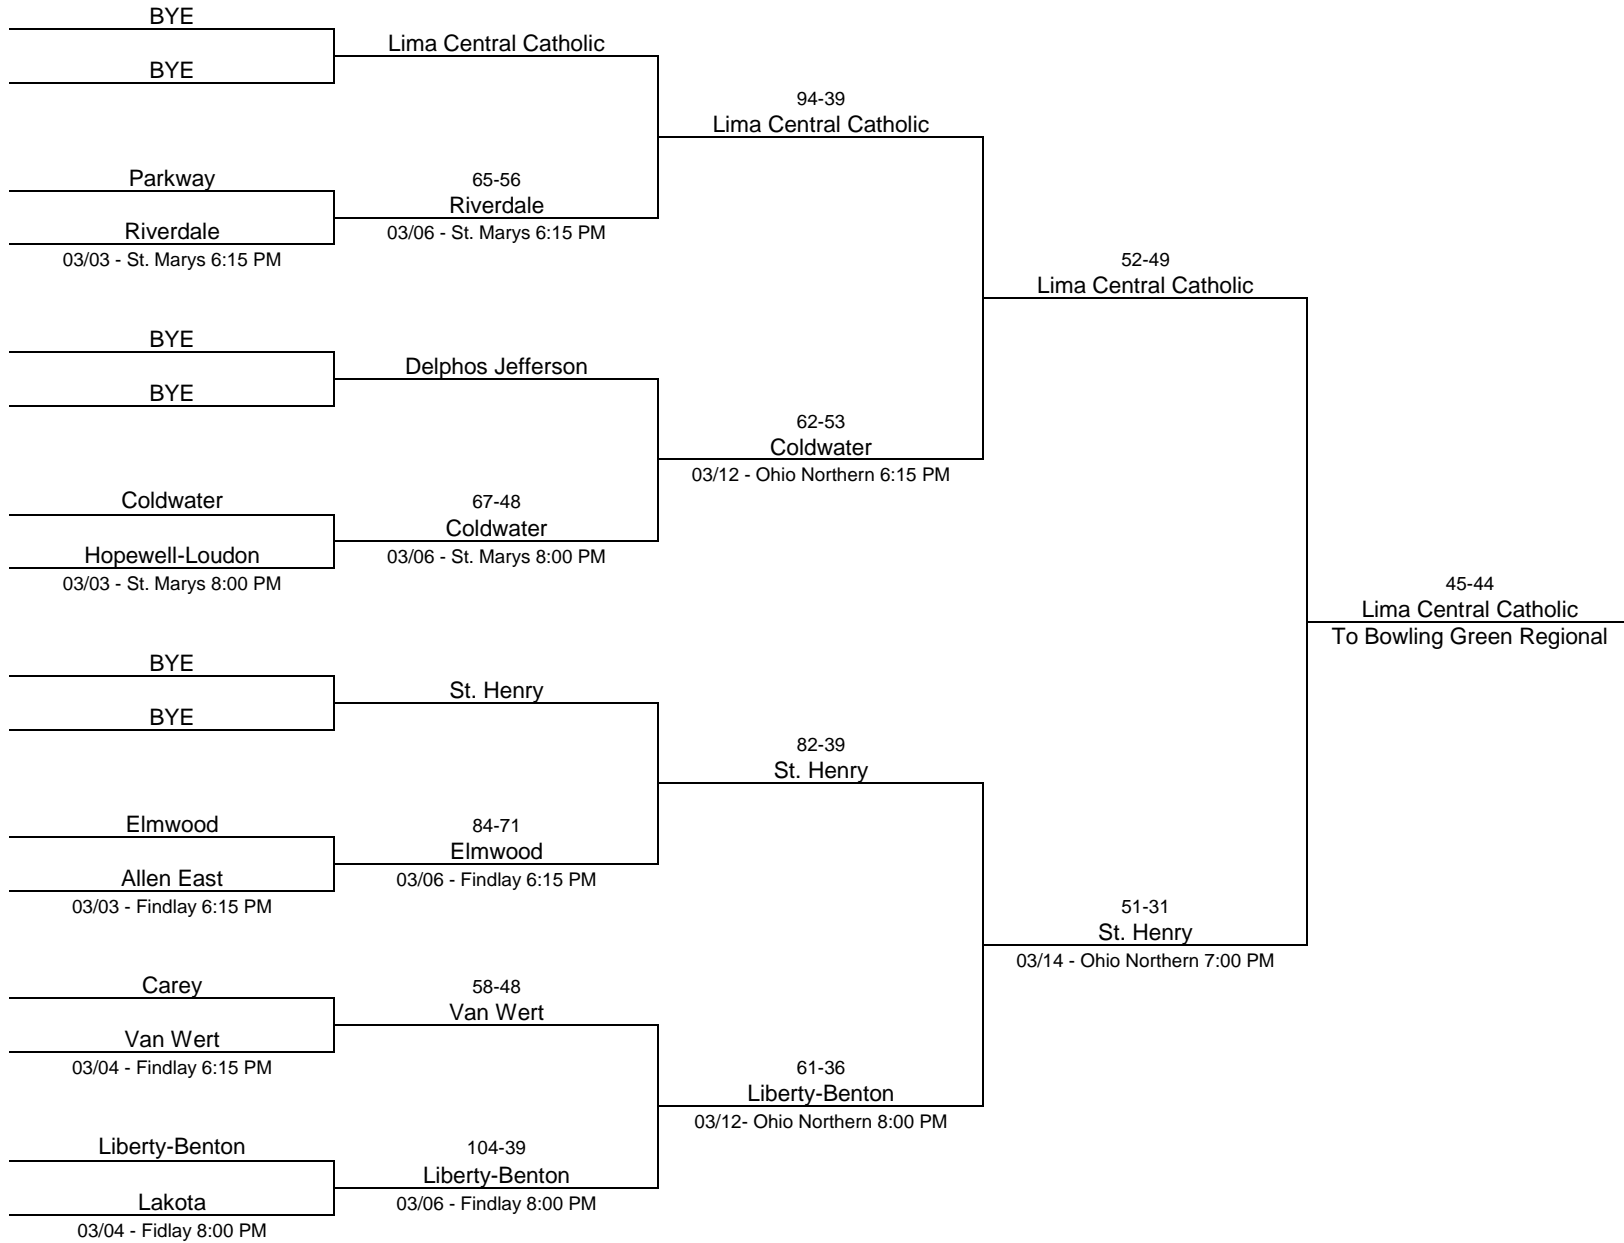

2014/15 Division I - Liberty-Benton High School

2014/15 Division I - University of Toledo

2014/15 Division II - Mansfield Senior High School

2014/15 Division II - Toledo Central Catholic High School

2014/15 Division II - Liberty-Benton High School

2014/15 Division III - Ashland University

2014/15 Division III - Ohio Northern University

2014/15 Division III - Anthony Wayne High School

2014/15 Division IV - Willard High School

2014/15 Division IV - Van Wert High School