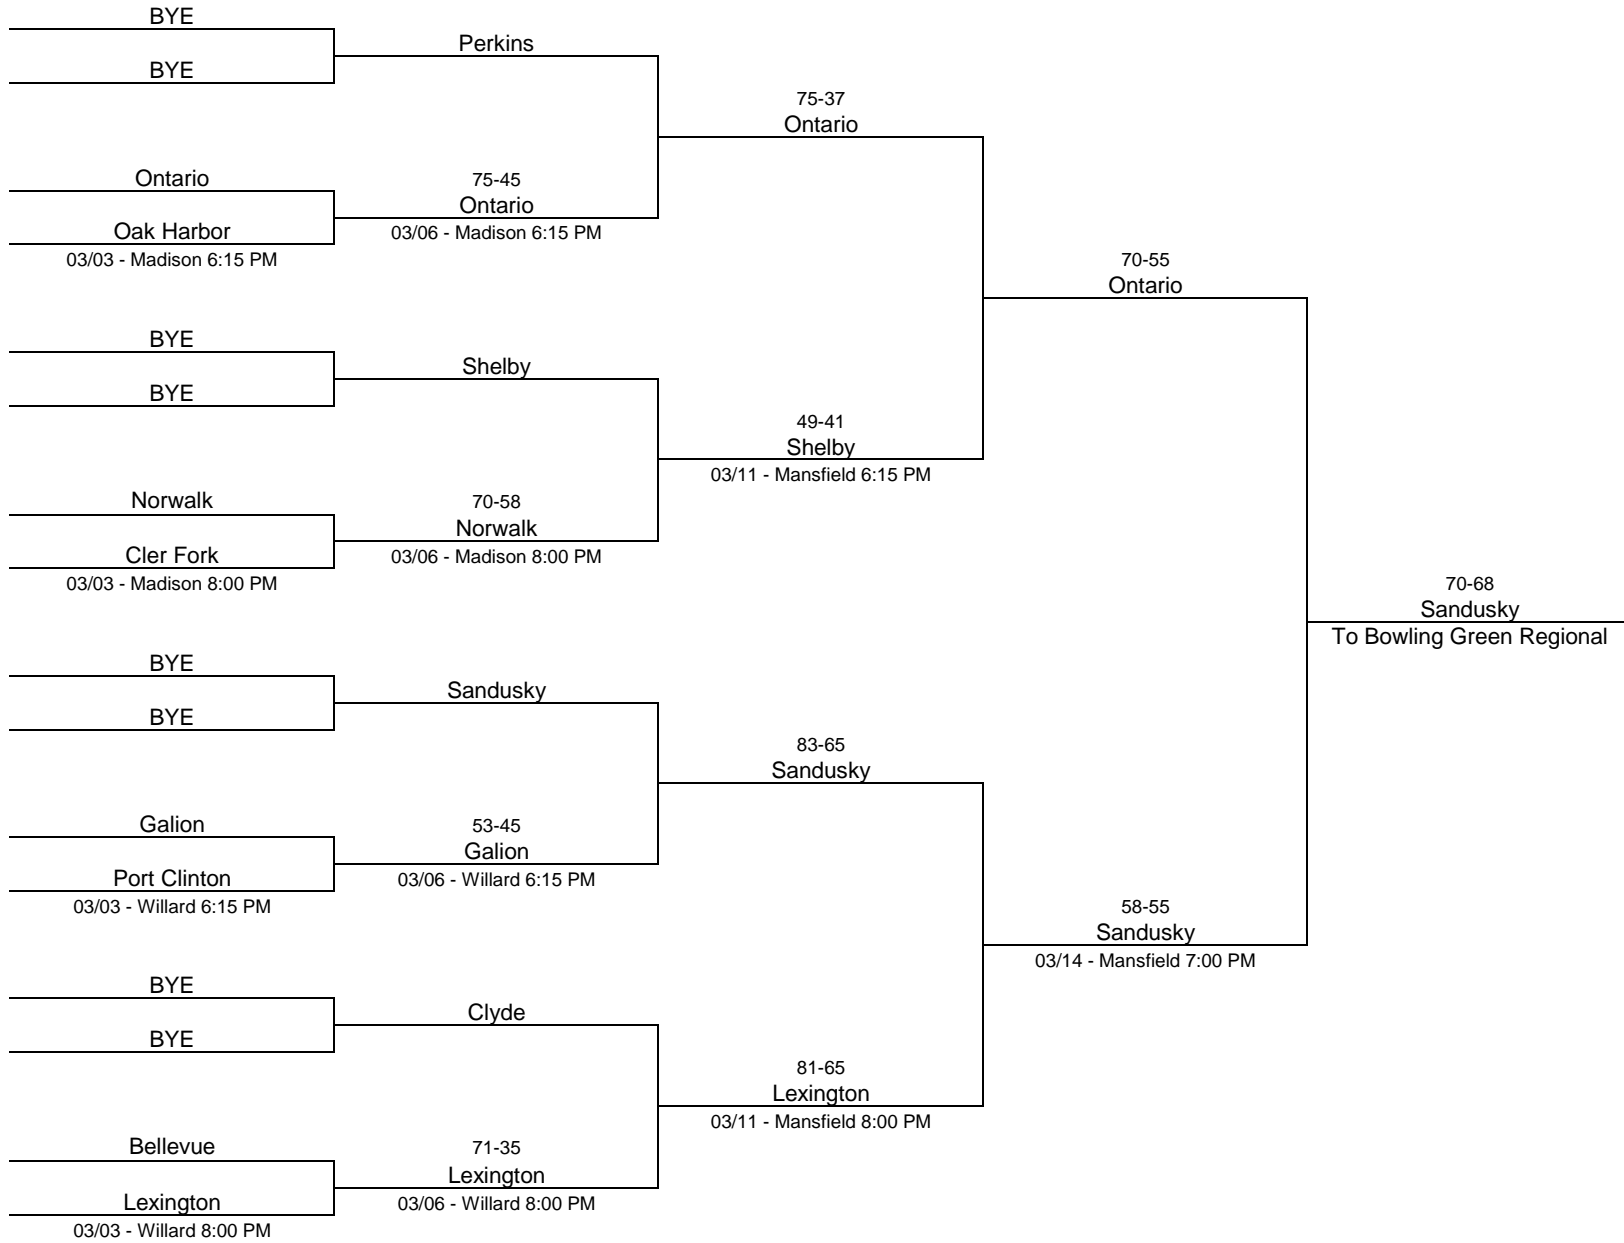

2014/15 Division I - Liberty-Benton High School

2014/15 Division I - University of Toledo

2014/15 Division II - Mansfield Senior High School

2014/15 Division II - Toledo Central Catholic High School

2014/15 Division II - Liberty-Benton High School

2014/15 Division III - Ashland University

2014/15 Division III - Ohio Northern University

2014/15 Division III - Anthony Wayne High School

2014/15 Division IV - Willard High School

2014/15 Division IV - Van Wert High School