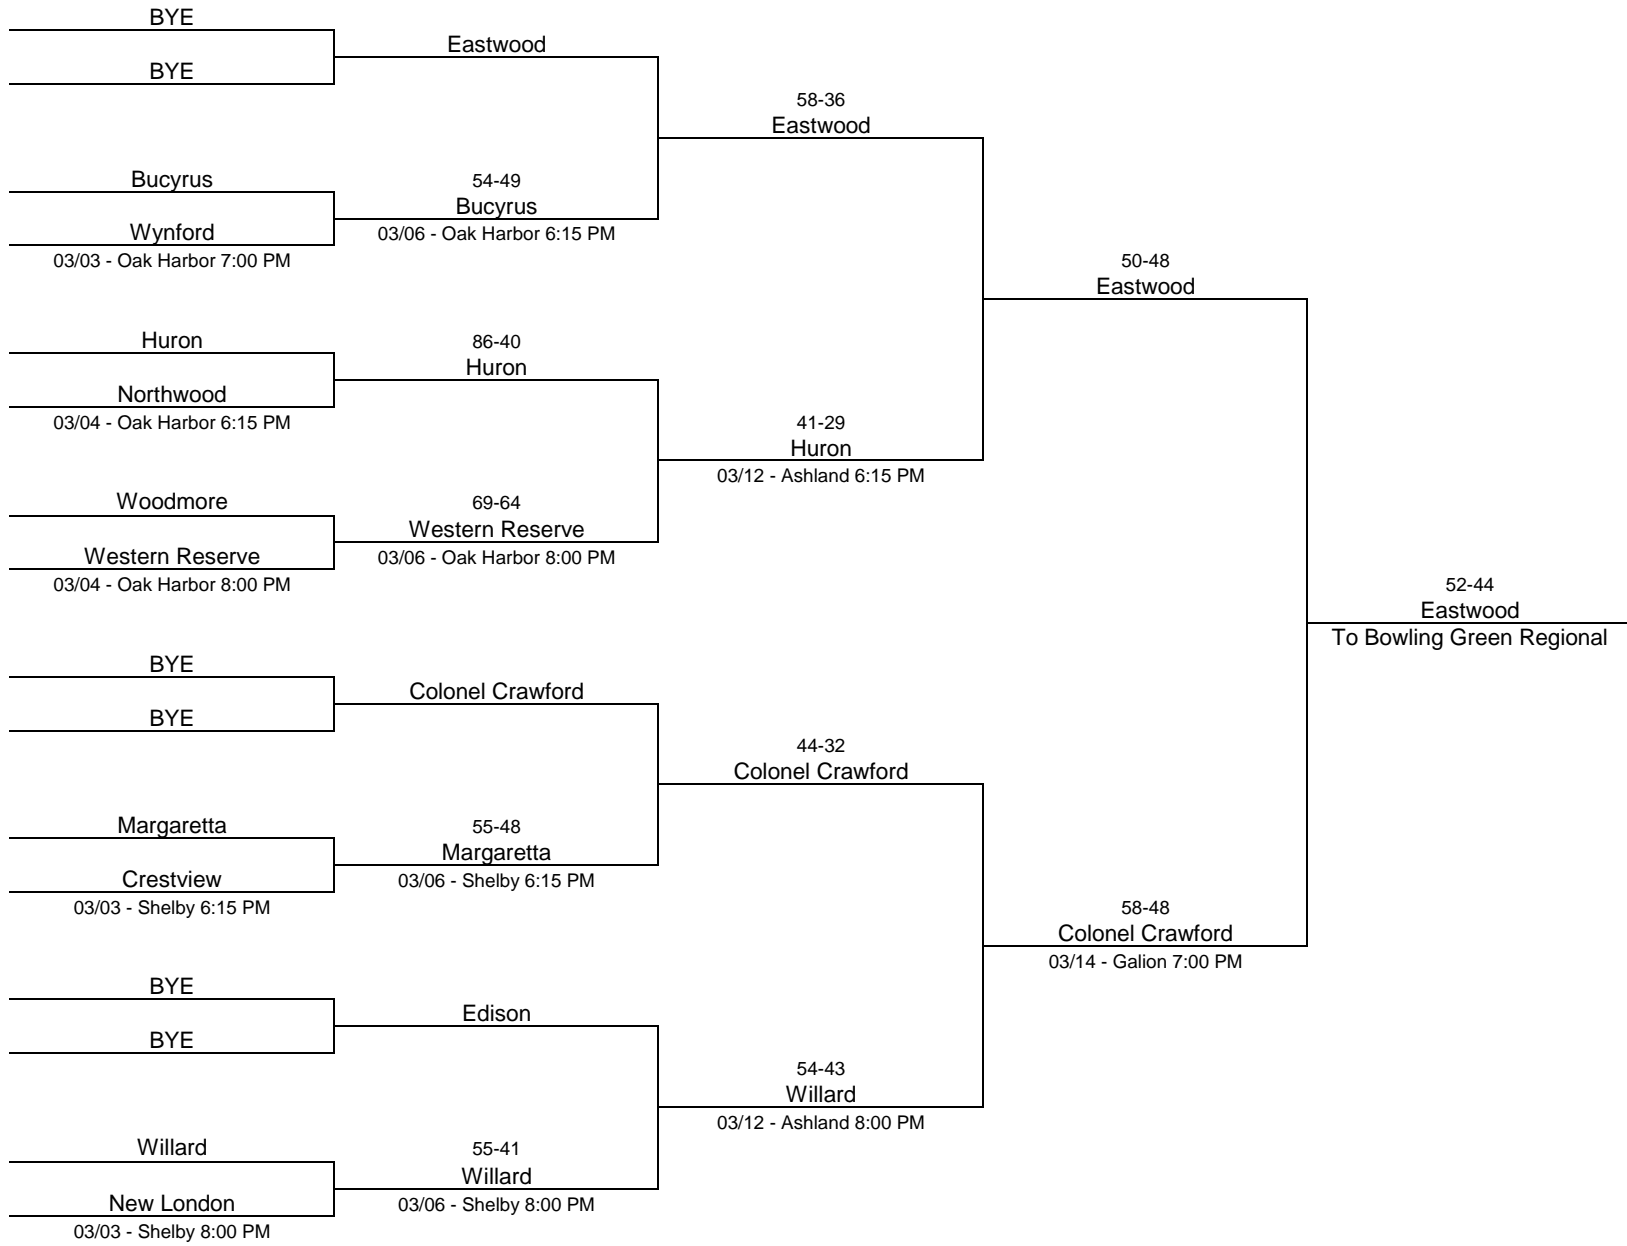

2014/15 Division I - Liberty-Benton High School

2014/15 Division I - University of Toledo

2014/15 Division II - Mansfield Senior High School

2014/15 Division II - Toledo Central Catholic High School

2014/15 Division II - Liberty-Benton High School

2014/15 Division III - Ashland University

2014/15 Division III - Ohio Northern University

2014/15 Division III - Anthony Wayne High School

2014/15 Division IV - Willard High School

2014/15 Division IV - Van Wert High School