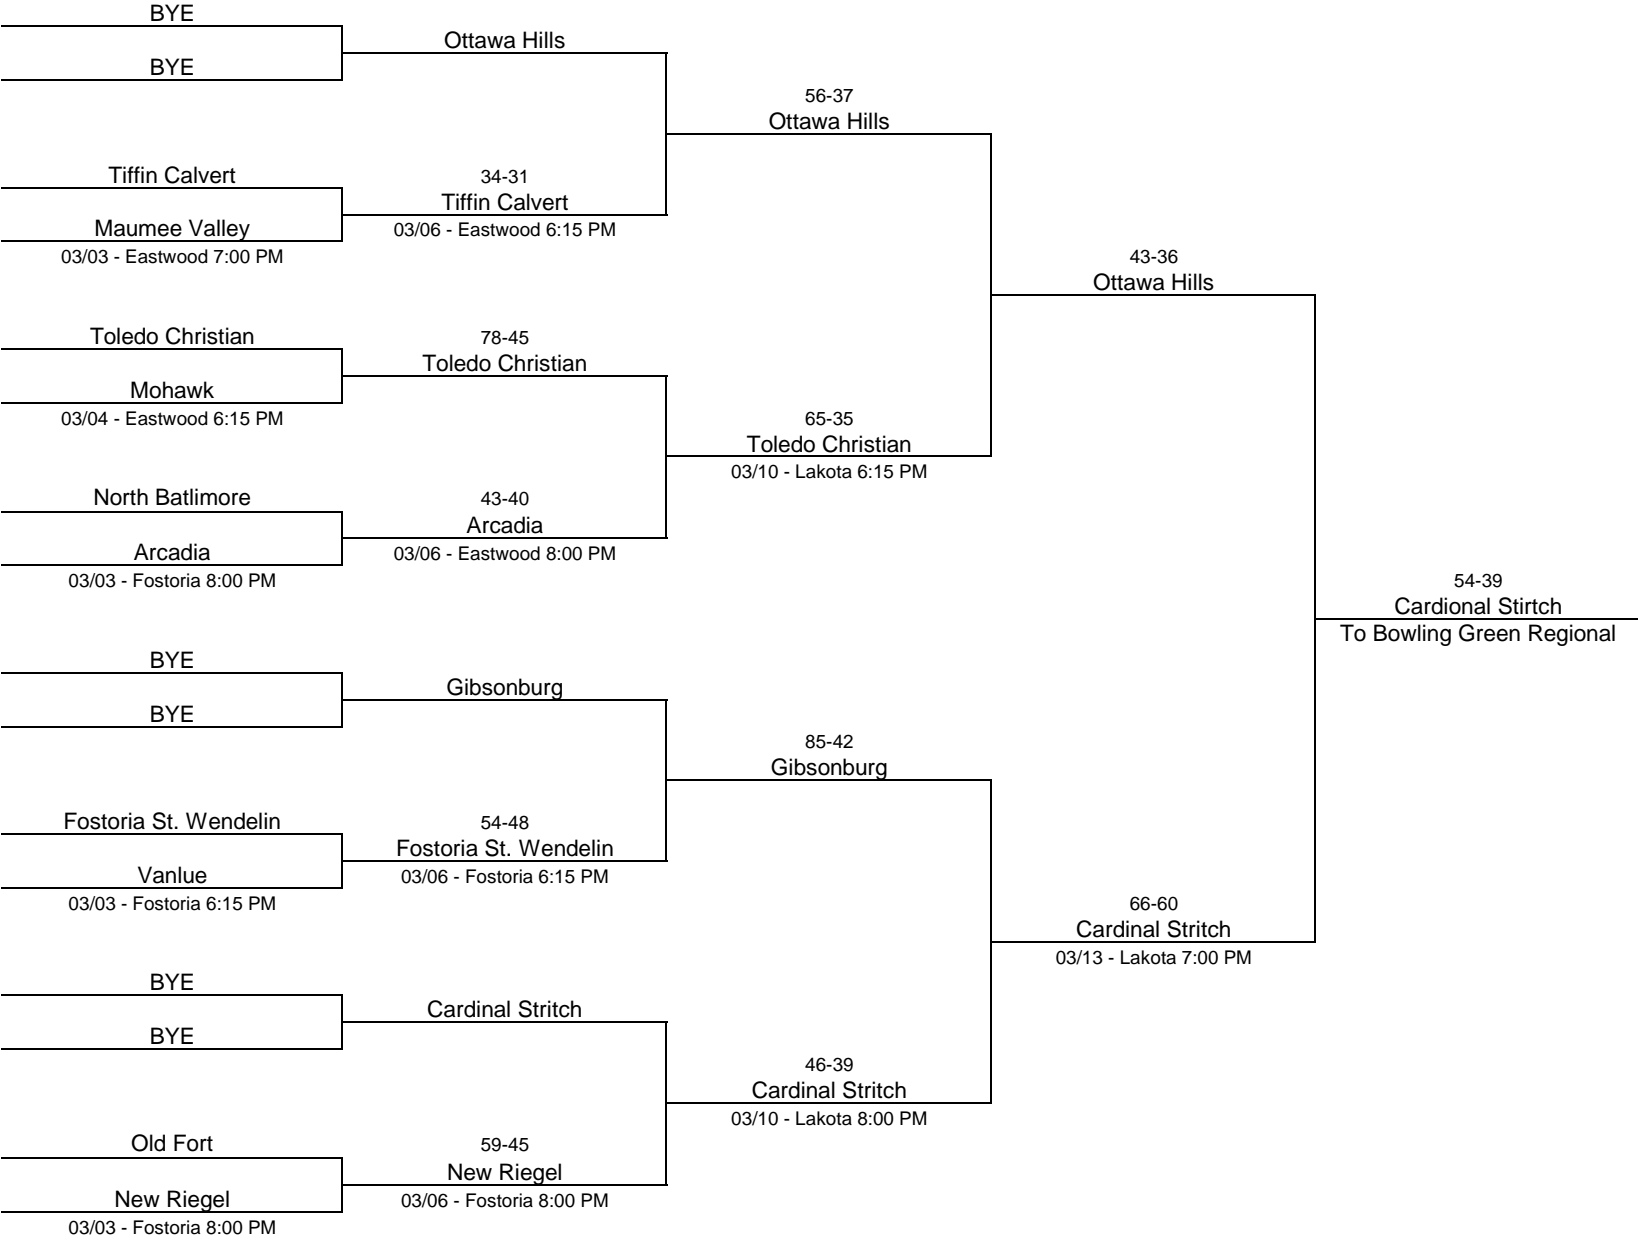

2014/15 Division IV - Lakota High School