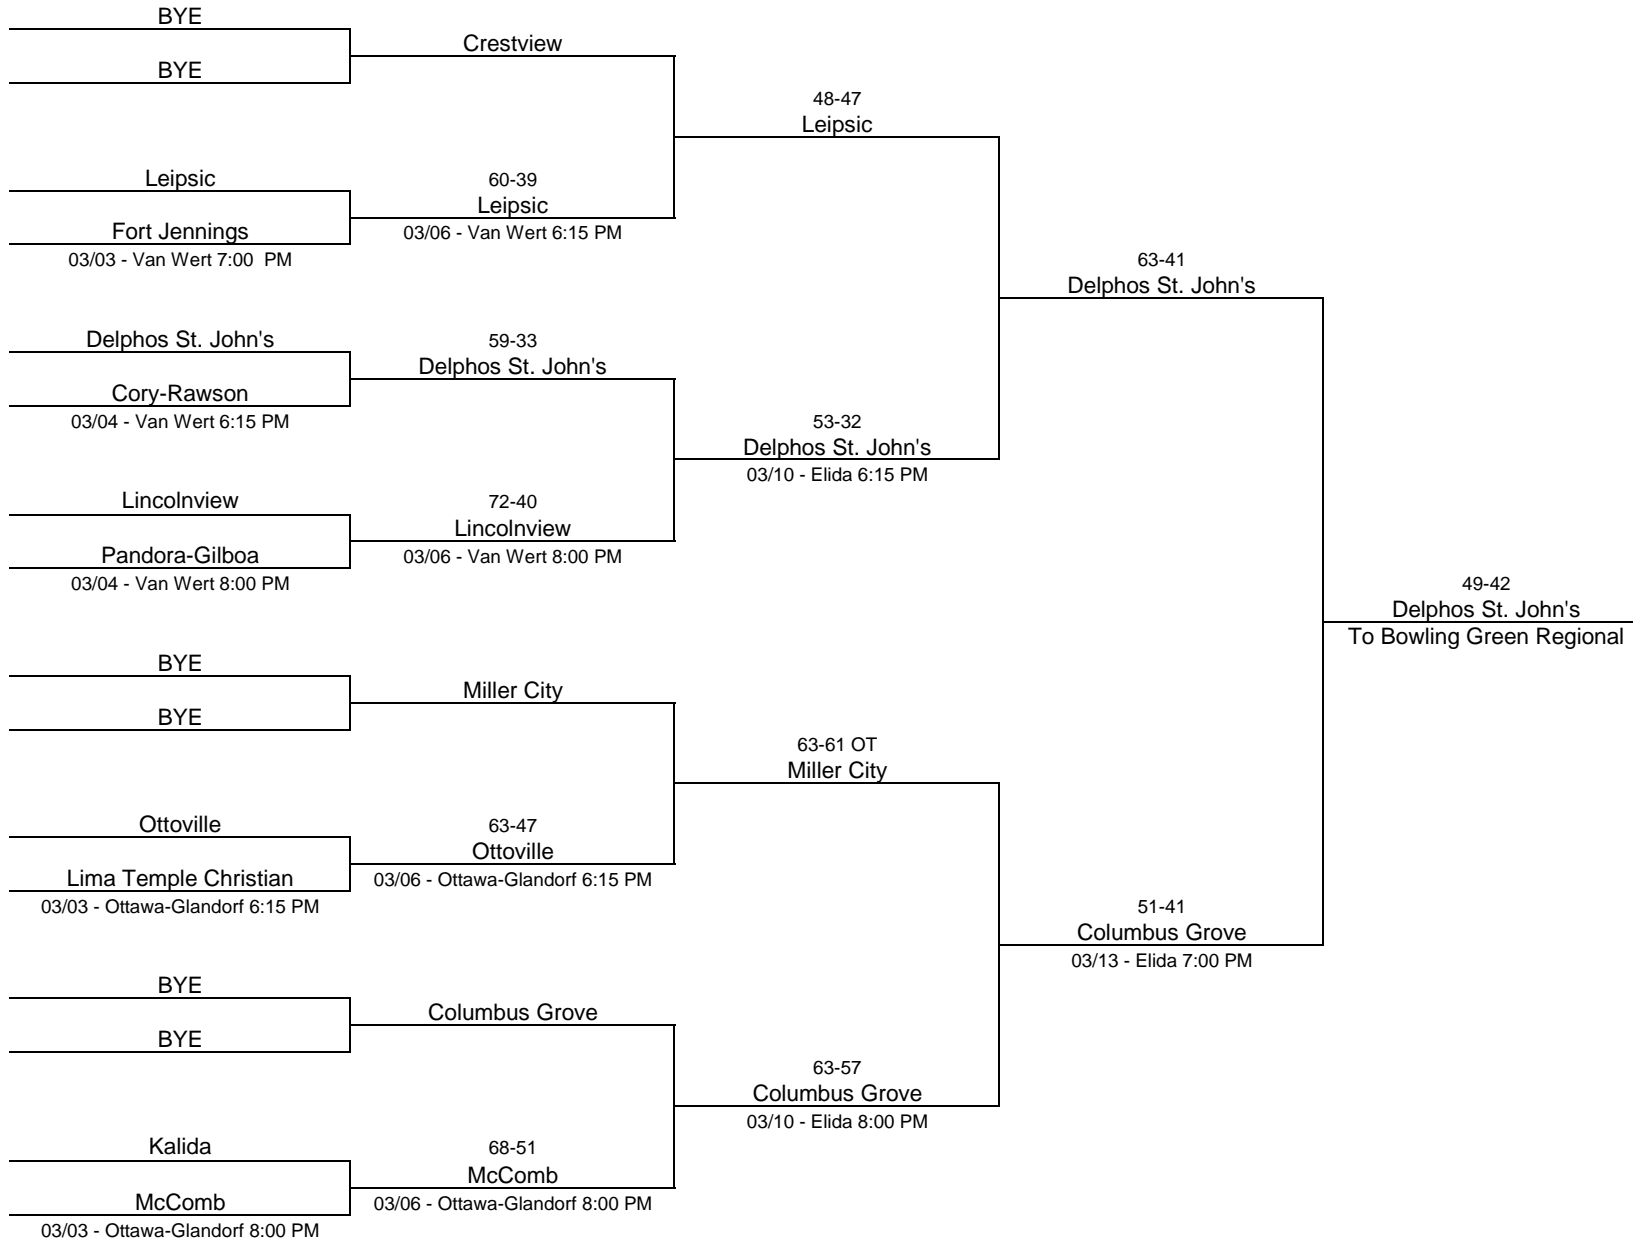

2014/15 Division IV - Elida High School