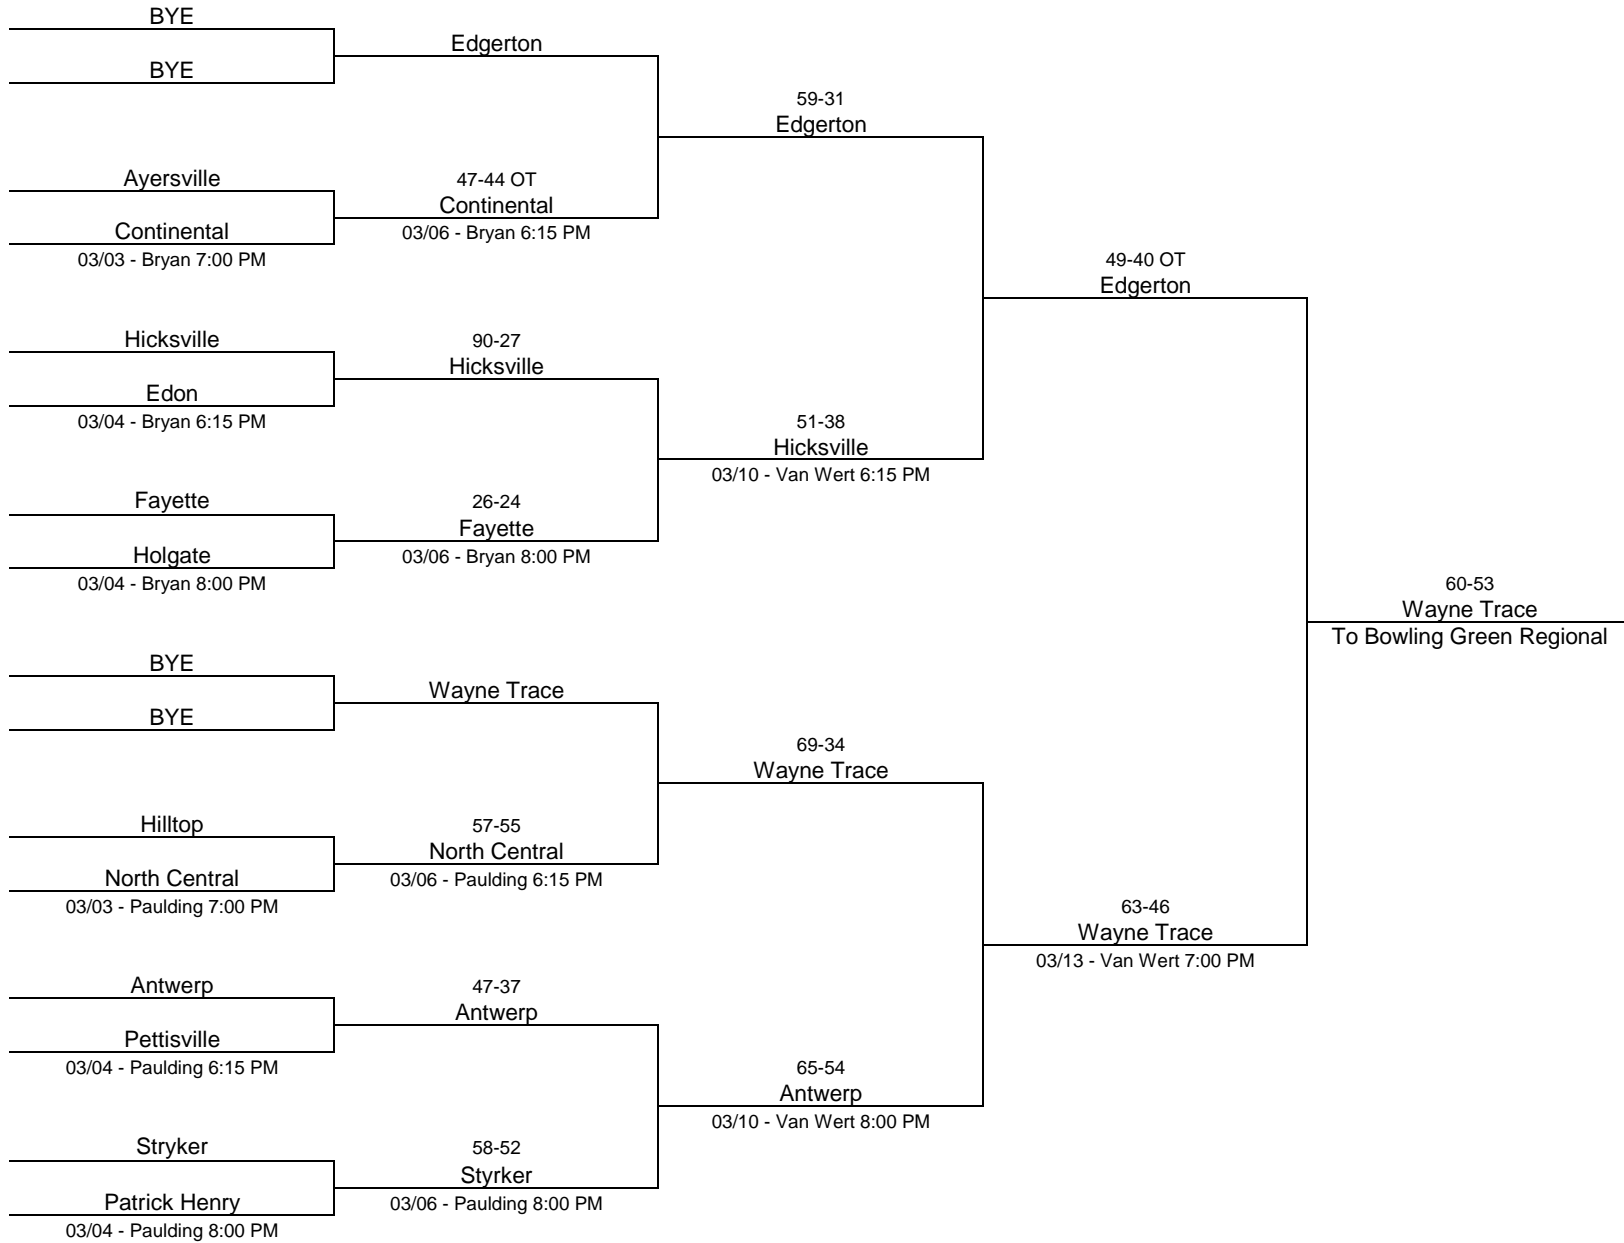

2014/15 Division I - Liberty-Benton High School

2014/15 Division I - University of Toledo

2014/15 Division II - Mansfield Senior High School

2014/15 Division II - Toledo Central Catholic High School

2014/15 Division II - Liberty-Benton High School

2014/15 Division III - Ashland University

2014/15 Division III - Ohio Northern University

2014/15 Division III - Anthony Wayne High School

2014/15 Division IV - Willard High School

2014/15 Division IV - Van Wert High School