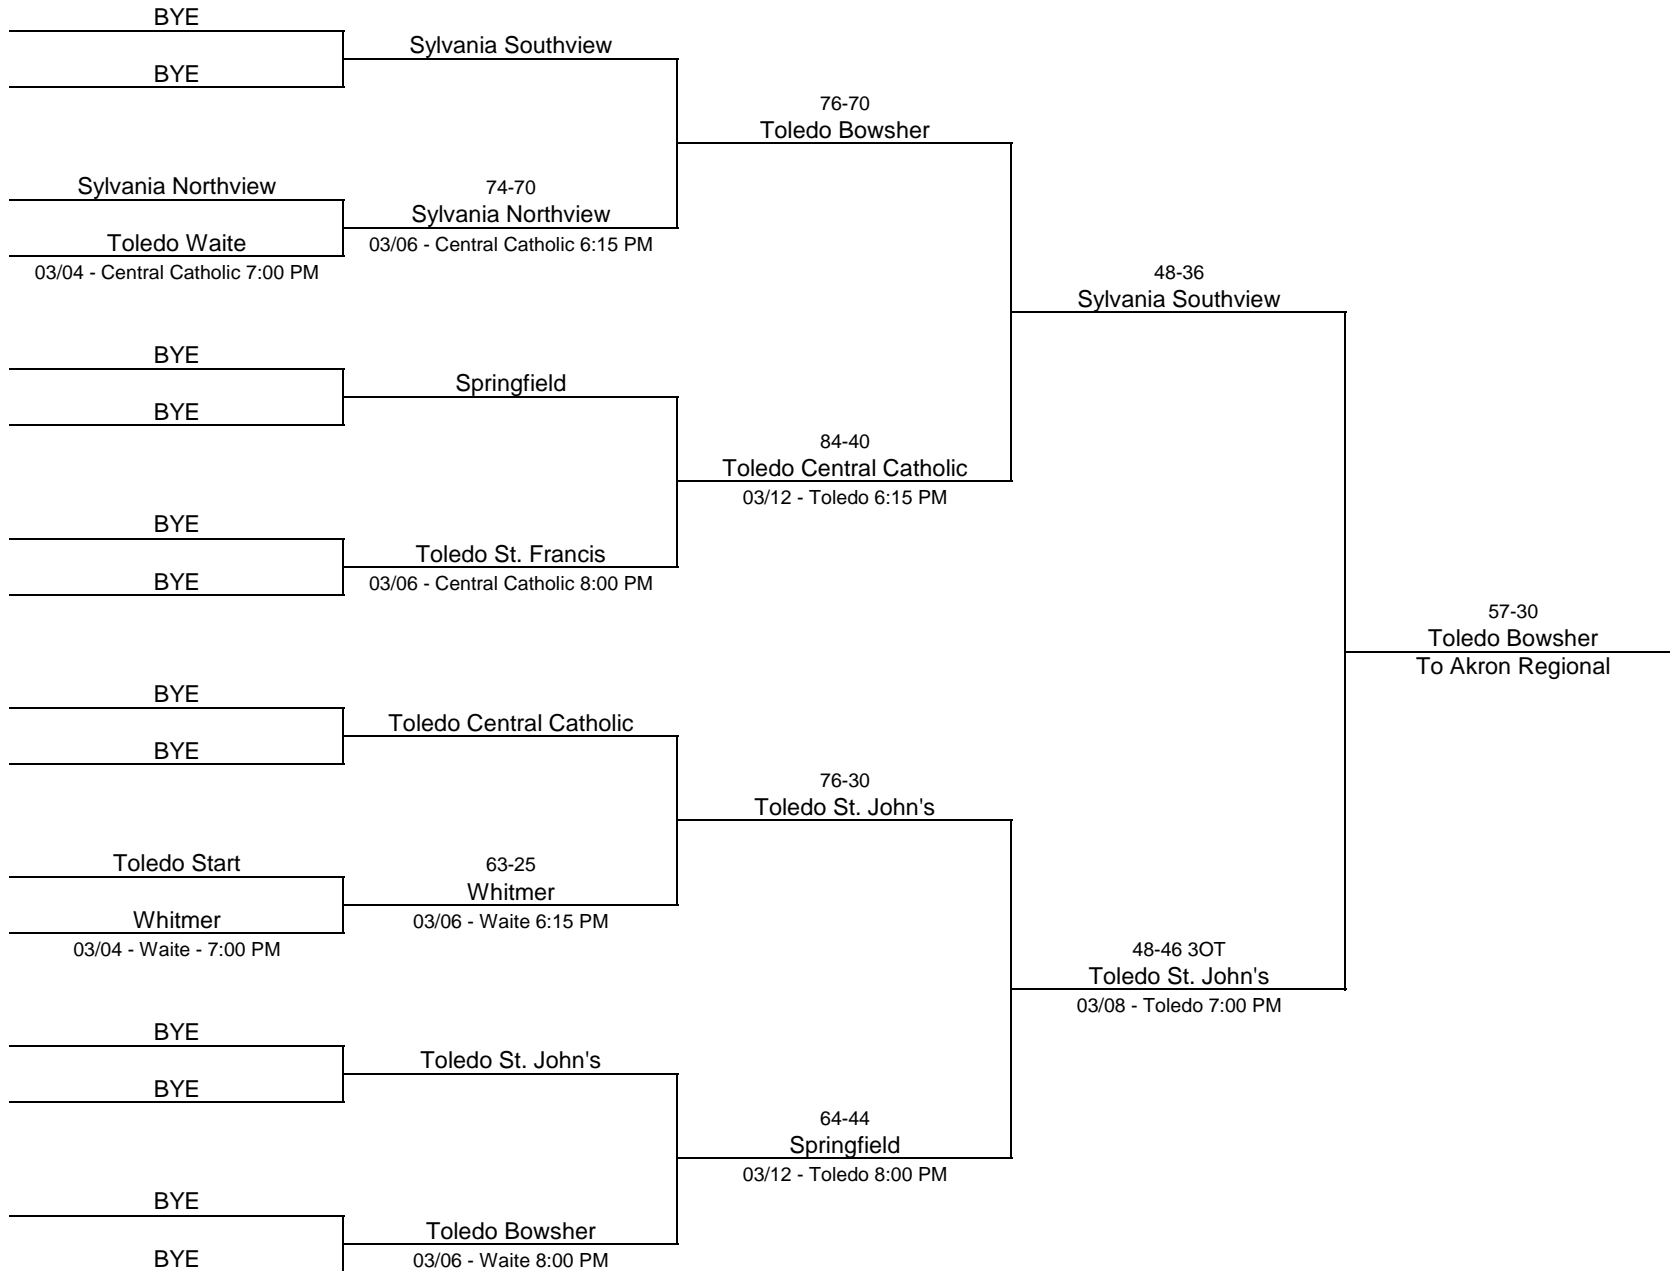

2014/15 Division I - Liberty-Benton High School

2014/15 Division I - University of Toledo

2014/15 Division II - Mansfield Senior High School

2014/15 Division II - Toledo Central Catholic High School

2014/15 Division II - Liberty-Benton High School

2014/15 Division III - Ashland University

2014/15 Division III - Ohio Northern University

2014/15 Division III - Anthony Wayne High School

2014/15 Division IV - Willard High School

2014/15 Division IV - Van Wert High School