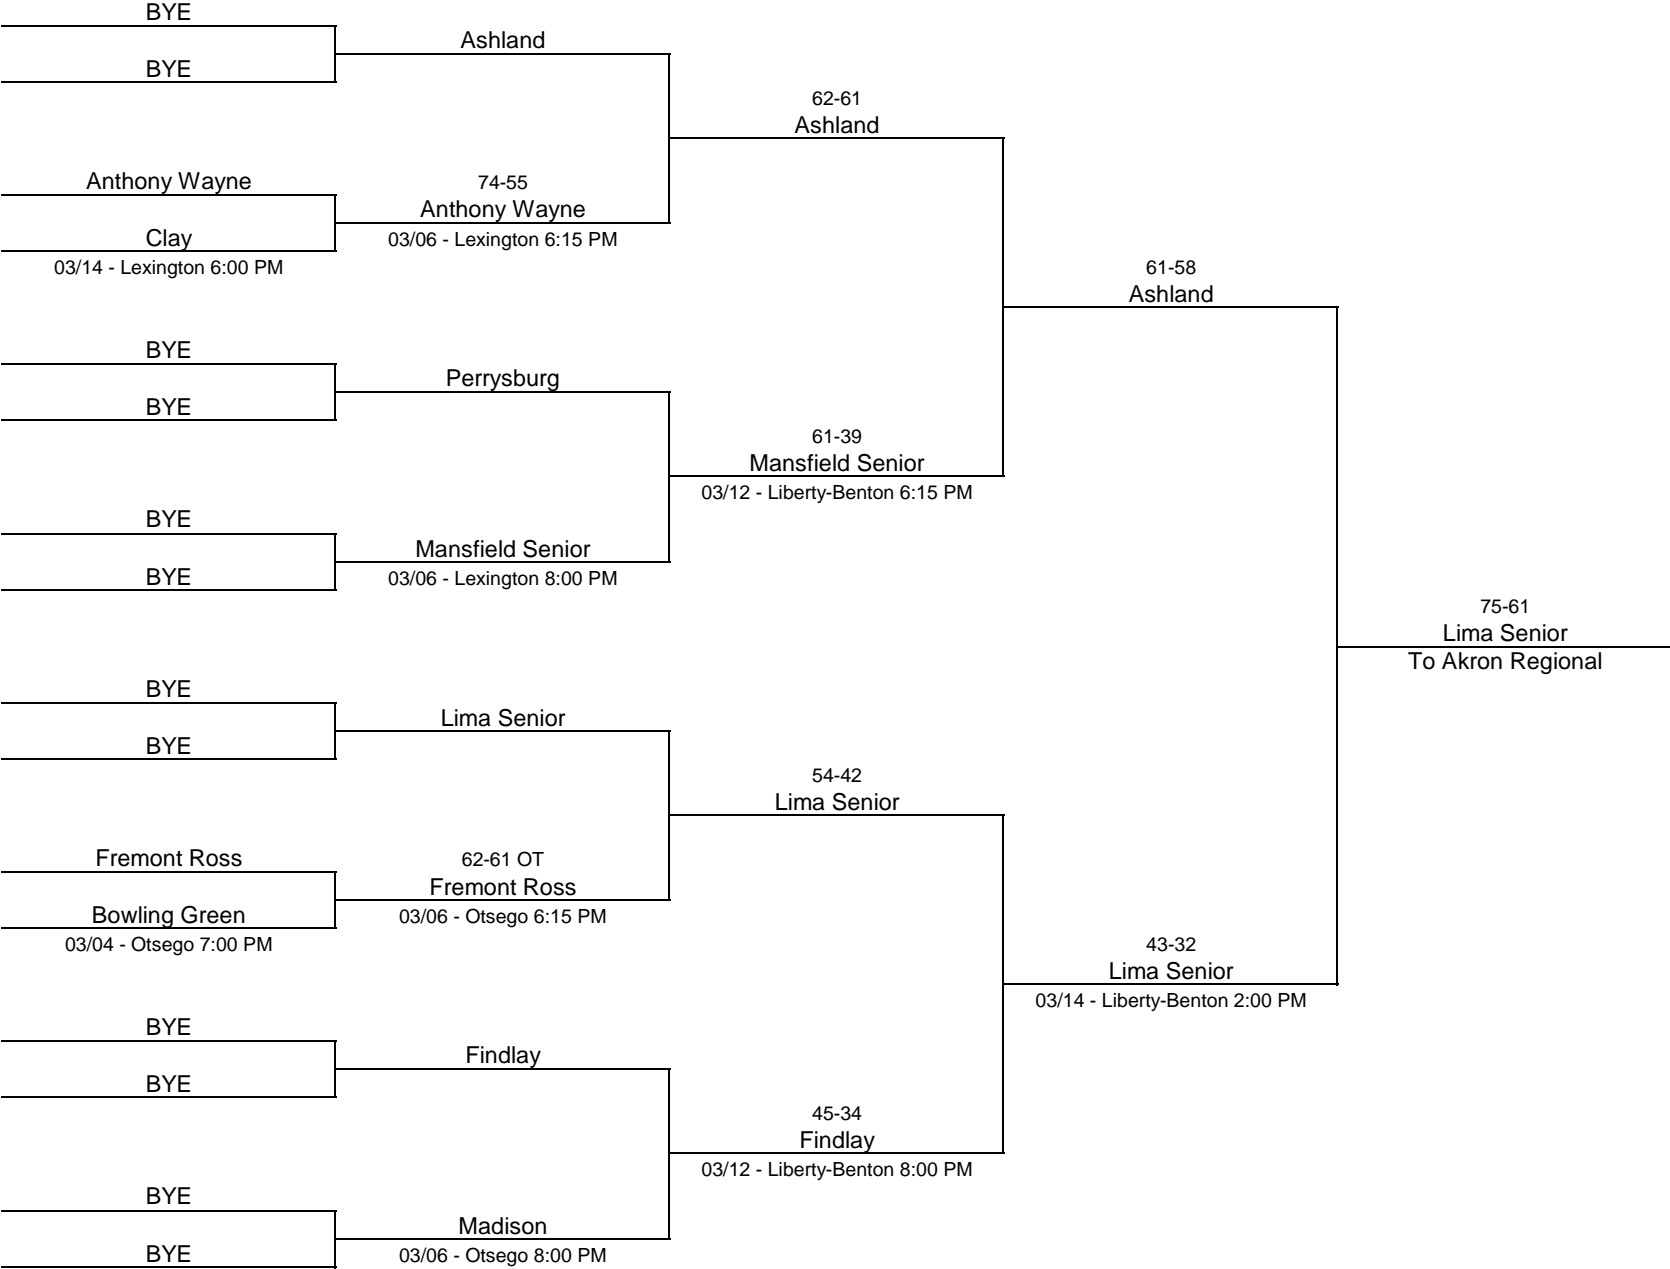

2014/15 Division I - Liberty-Benton High School

2014/15 Division I - University of Toledo

2014/15 Division II - Mansfield Senior High School

2014/15 Division II - Toledo Central Catholic High School

2014/15 Division II - Liberty-Benton High School

2014/15 Division III - Ashland University

2014/15 Division III - Ohio Northern University

2014/15 Division III - Anthony Wayne High School

2014/15 Division IV - Willard High School

2014/15 Division IV - Van Wert High School