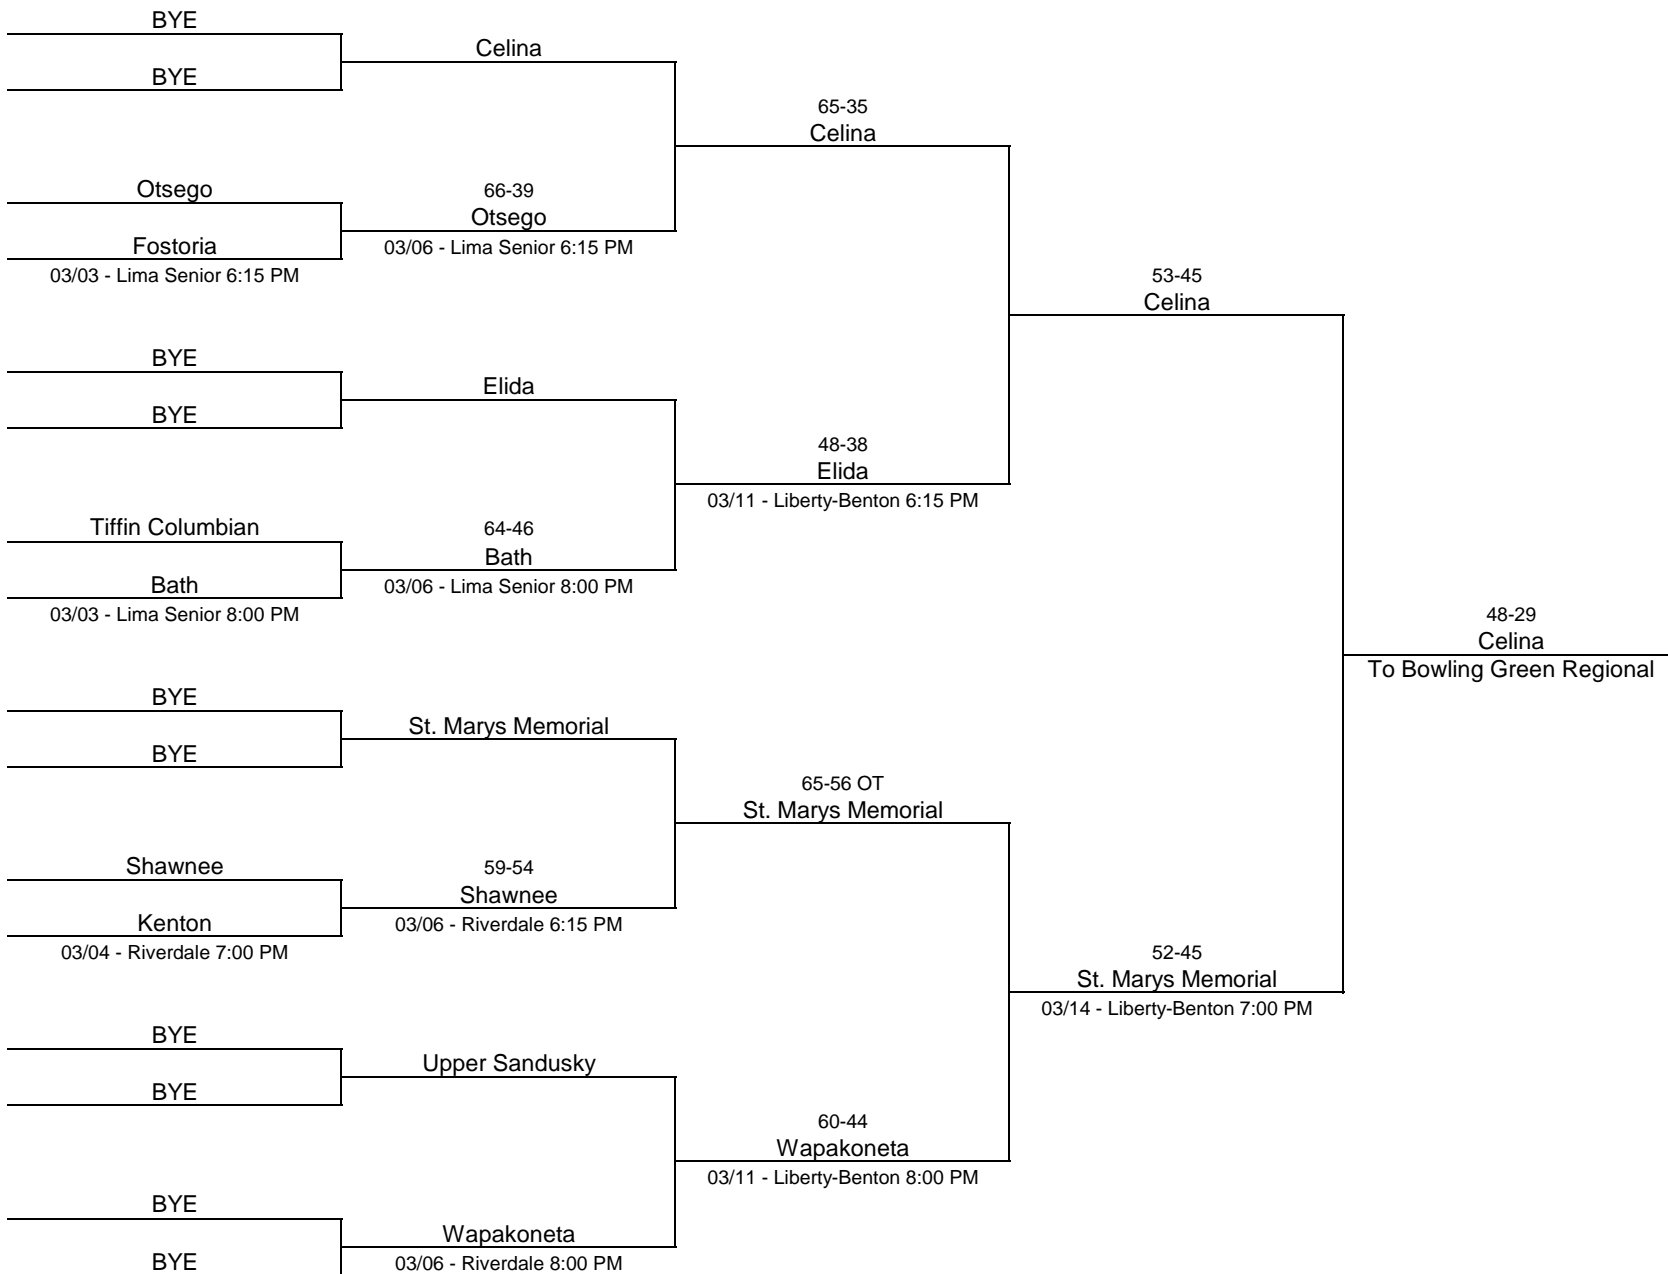

2014/15 Division I - Liberty-Benton High School

2014/15 Division I - University of Toledo

2014/15 Division II - Mansfield Senior High School

2014/15 Division II - Toledo Central Catholic High School

2014/15 Division II - Liberty-Benton High School

2014/15 Division III - Ashland University

2014/15 Division III - Ohio Northern University

2014/15 Division III - Anthony Wayne High School

2014/15 Division IV - Willard High School

2014/15 Division IV - Van Wert High School

2014/15 Division IV - Elida High School

2014/15 Division IV - Lakota High School

2014/15 Division IV - Wapakoneta High School