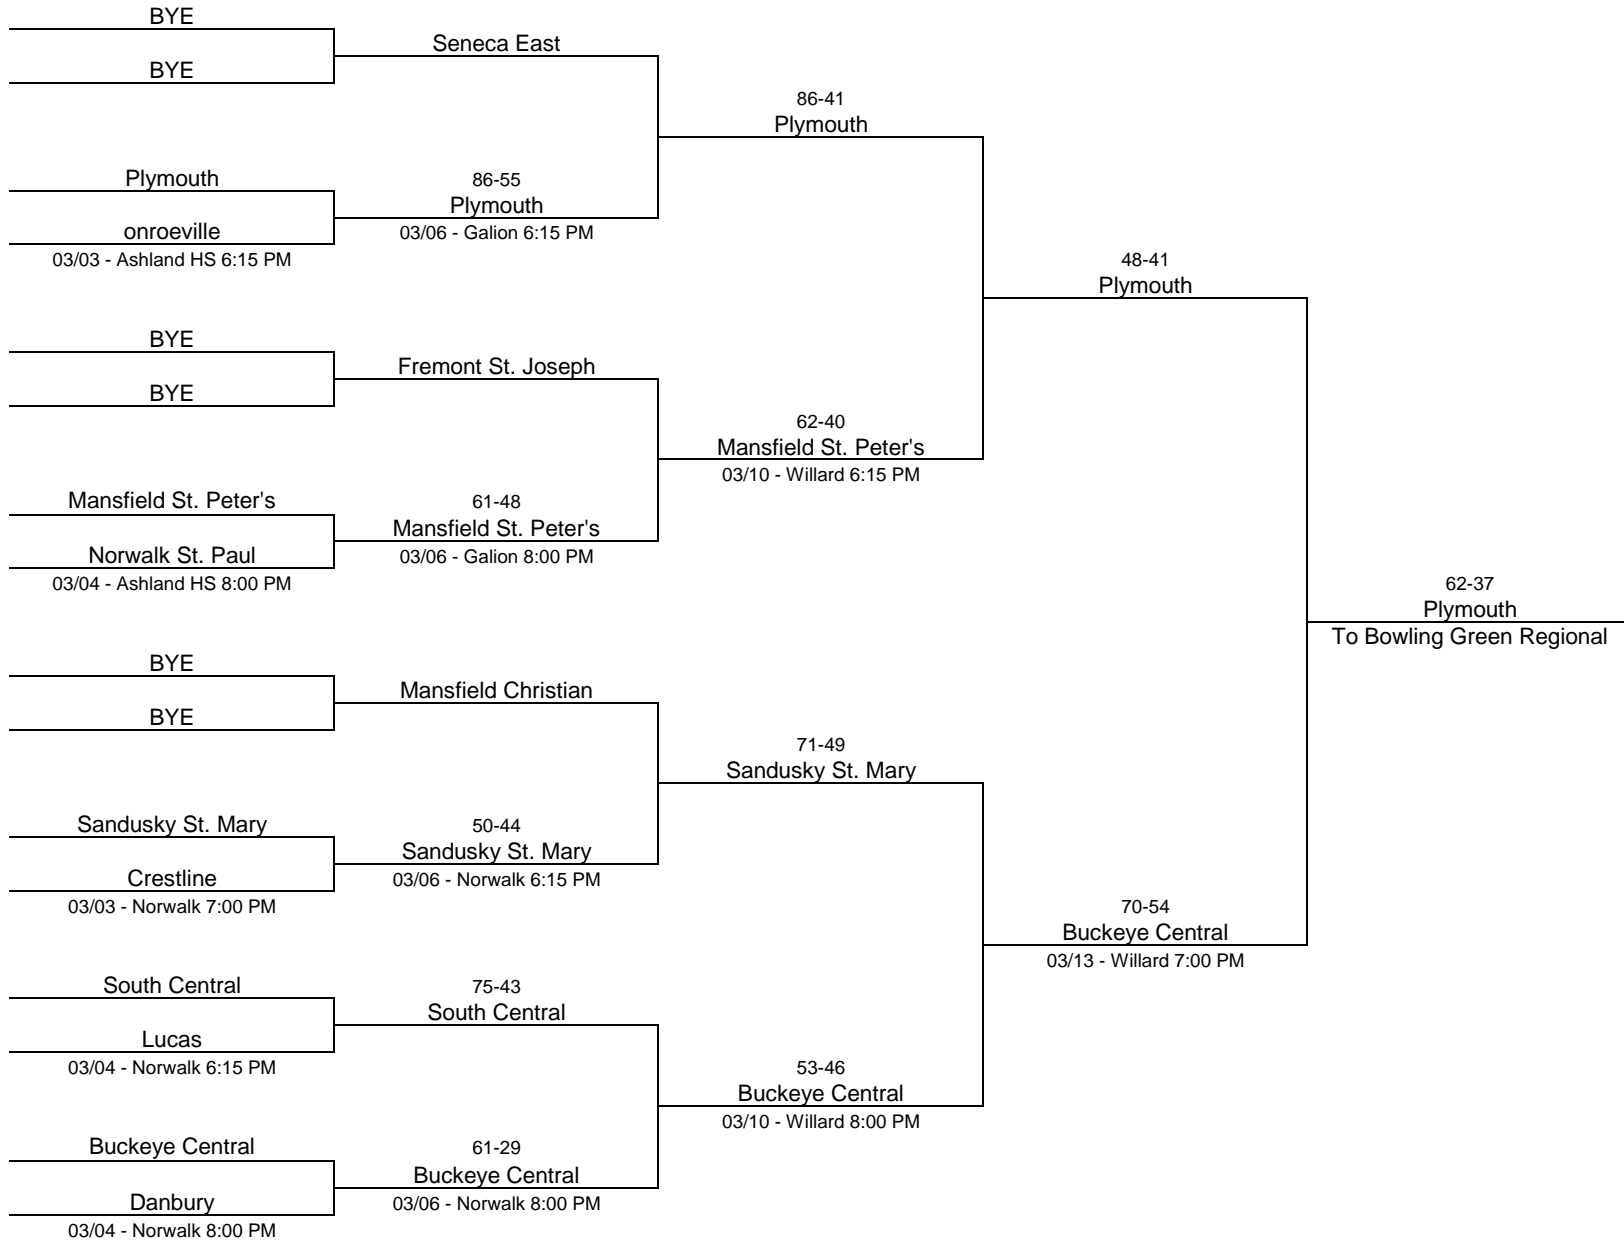

2014/15 Division I - Liberty-Benton High School

2014/15 Division I - University of Toledo

2014/15 Division II - Mansfield Senior High School

2014/15 Division II - Toledo Central Catholic High School

2014/15 Division II - Liberty-Benton High School

2014/15 Division III - Ashland University

2014/15 Division III - Ohio Northern University

2014/15 Division III - Anthony Wayne High School

2014/15 Division IV - Willard High School

2014/15 Division IV - Van Wert High School