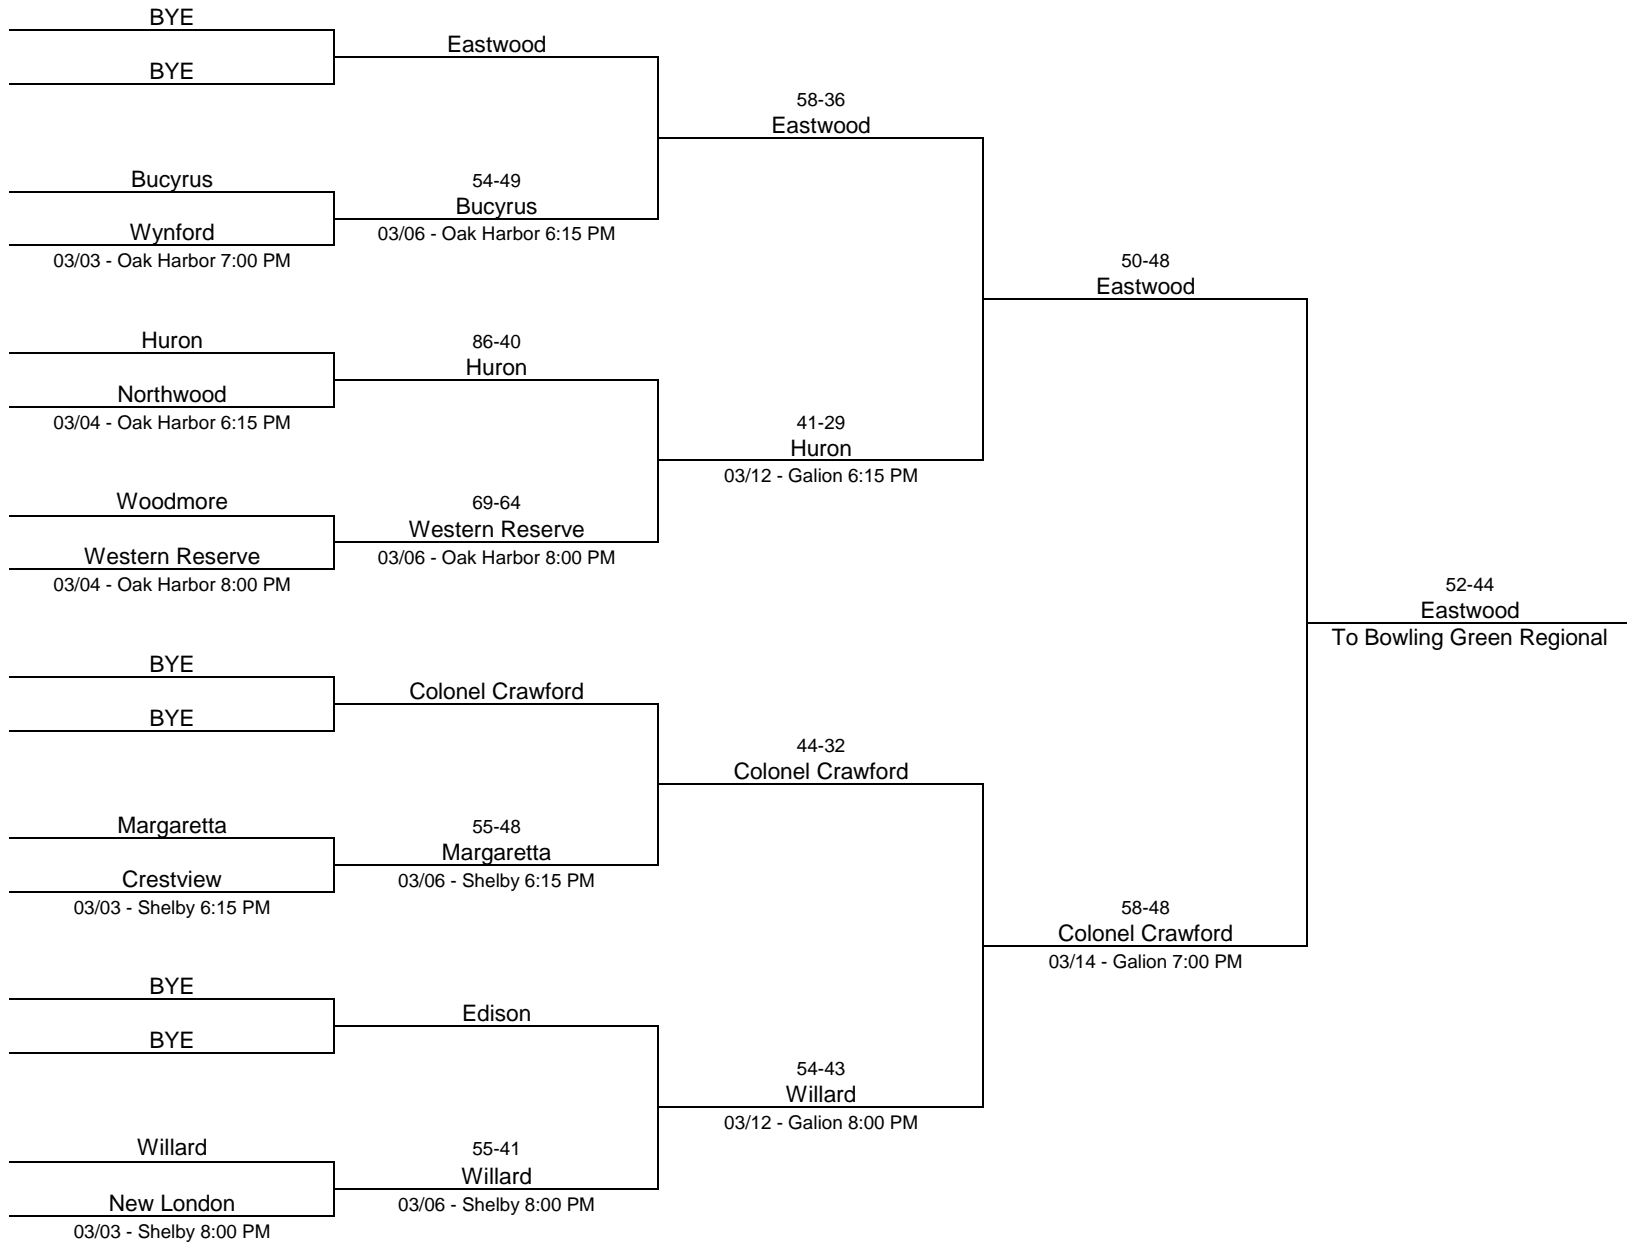

2014/15 Division I - Liberty-Benton High School

2014/15 Division I - University of Toledo

2014/15 Division II - Mansfield Senior High School

2014/15 Division II - Toledo Central Catholic High School

2014/15 Division II - Liberty-Benton High School

2014/15 Division III - Ashland University

2014/15 Division III - Ohio Northern University

2014/15 Division III - Anthony Wayne High School

2014/15 Division IV - Willard High School

2014/15 Division IV - Van Wert High School