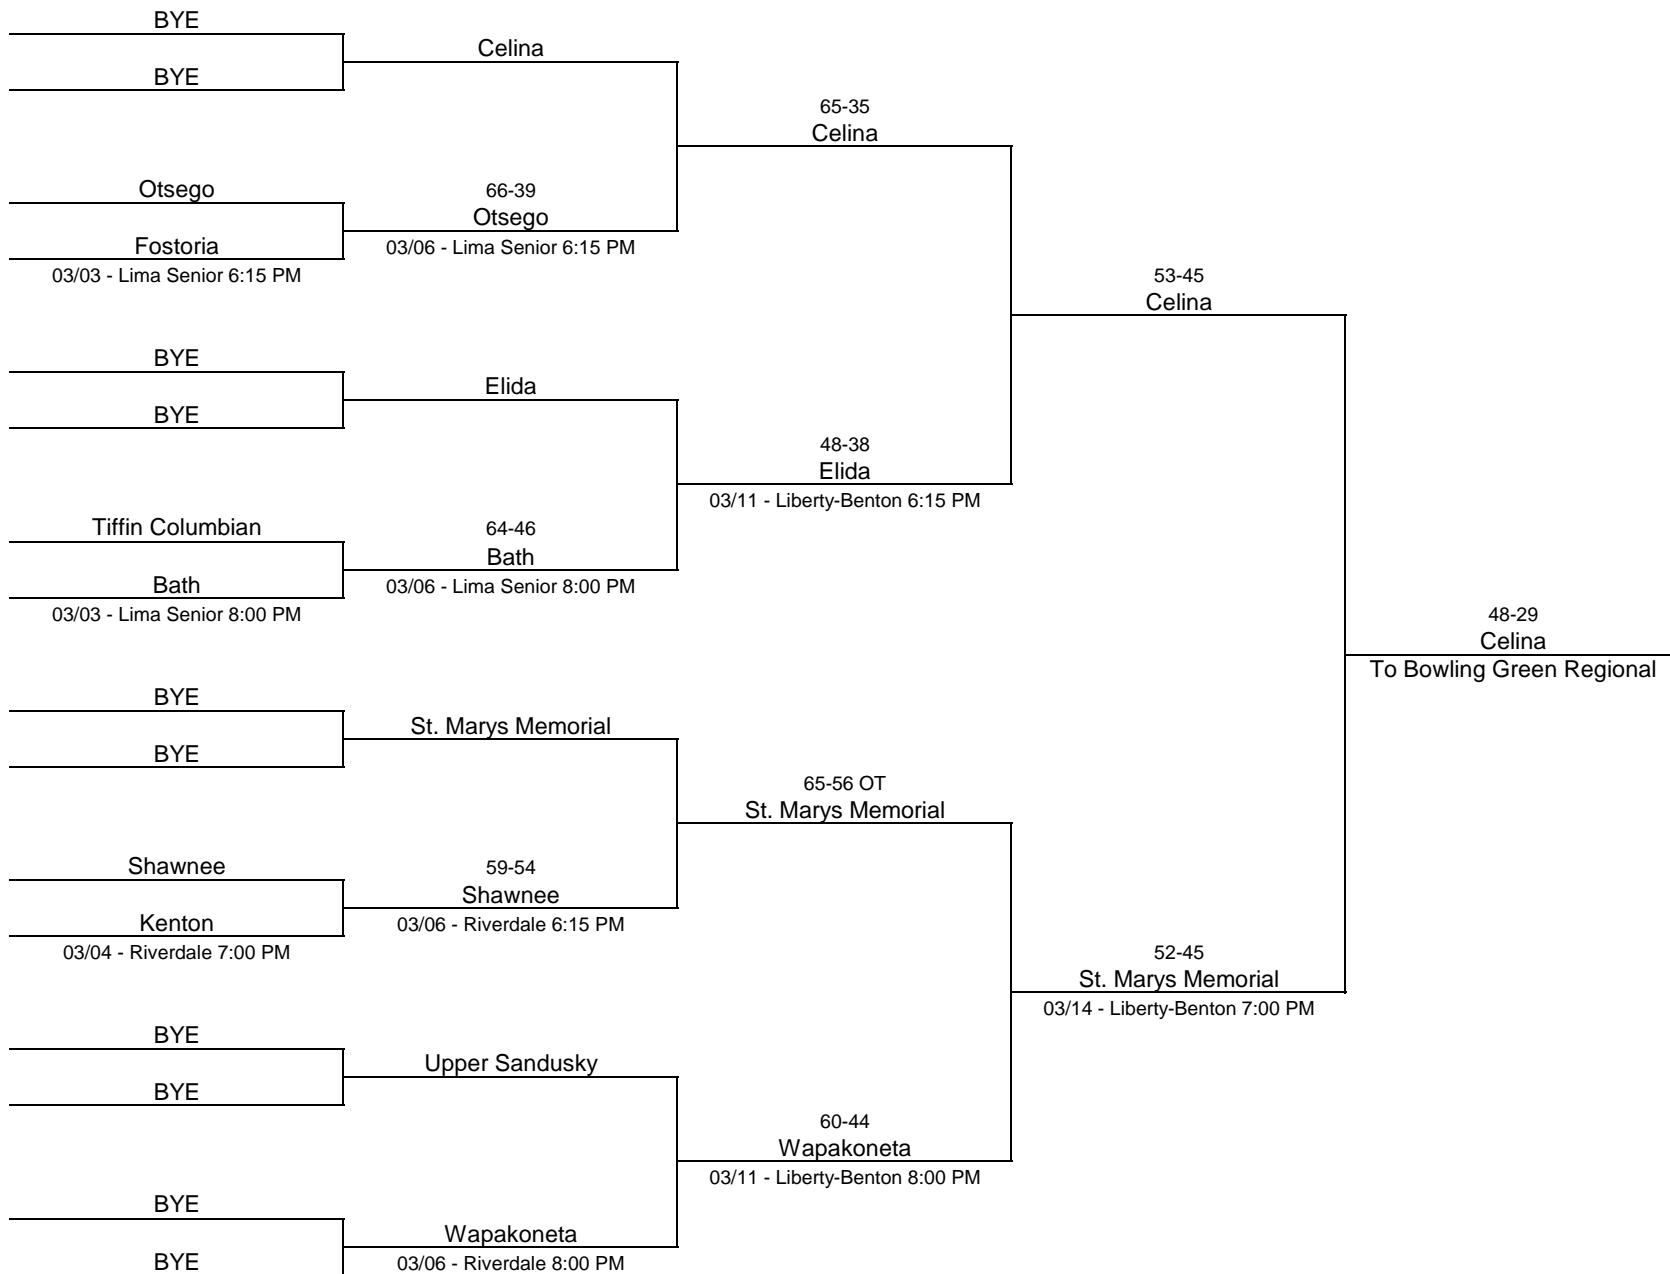

2014/15 Division I - Liberty-Benton High School

2014/15 Division I - University of Toledo

2014/15 Division II - Mansfield Senior High School

2014/15 Division II - Toledo Central Catholic High School

2014/15 Division II - Liberty-Benton High School

2014/15 Division III - Ashland University

2014/15 Division III - Ohio Northern University

2014/15 Division III - Anthony Wayne High School

2014/15 Division IV - Willard High School

2014/15 Division IV - Van Wert High School