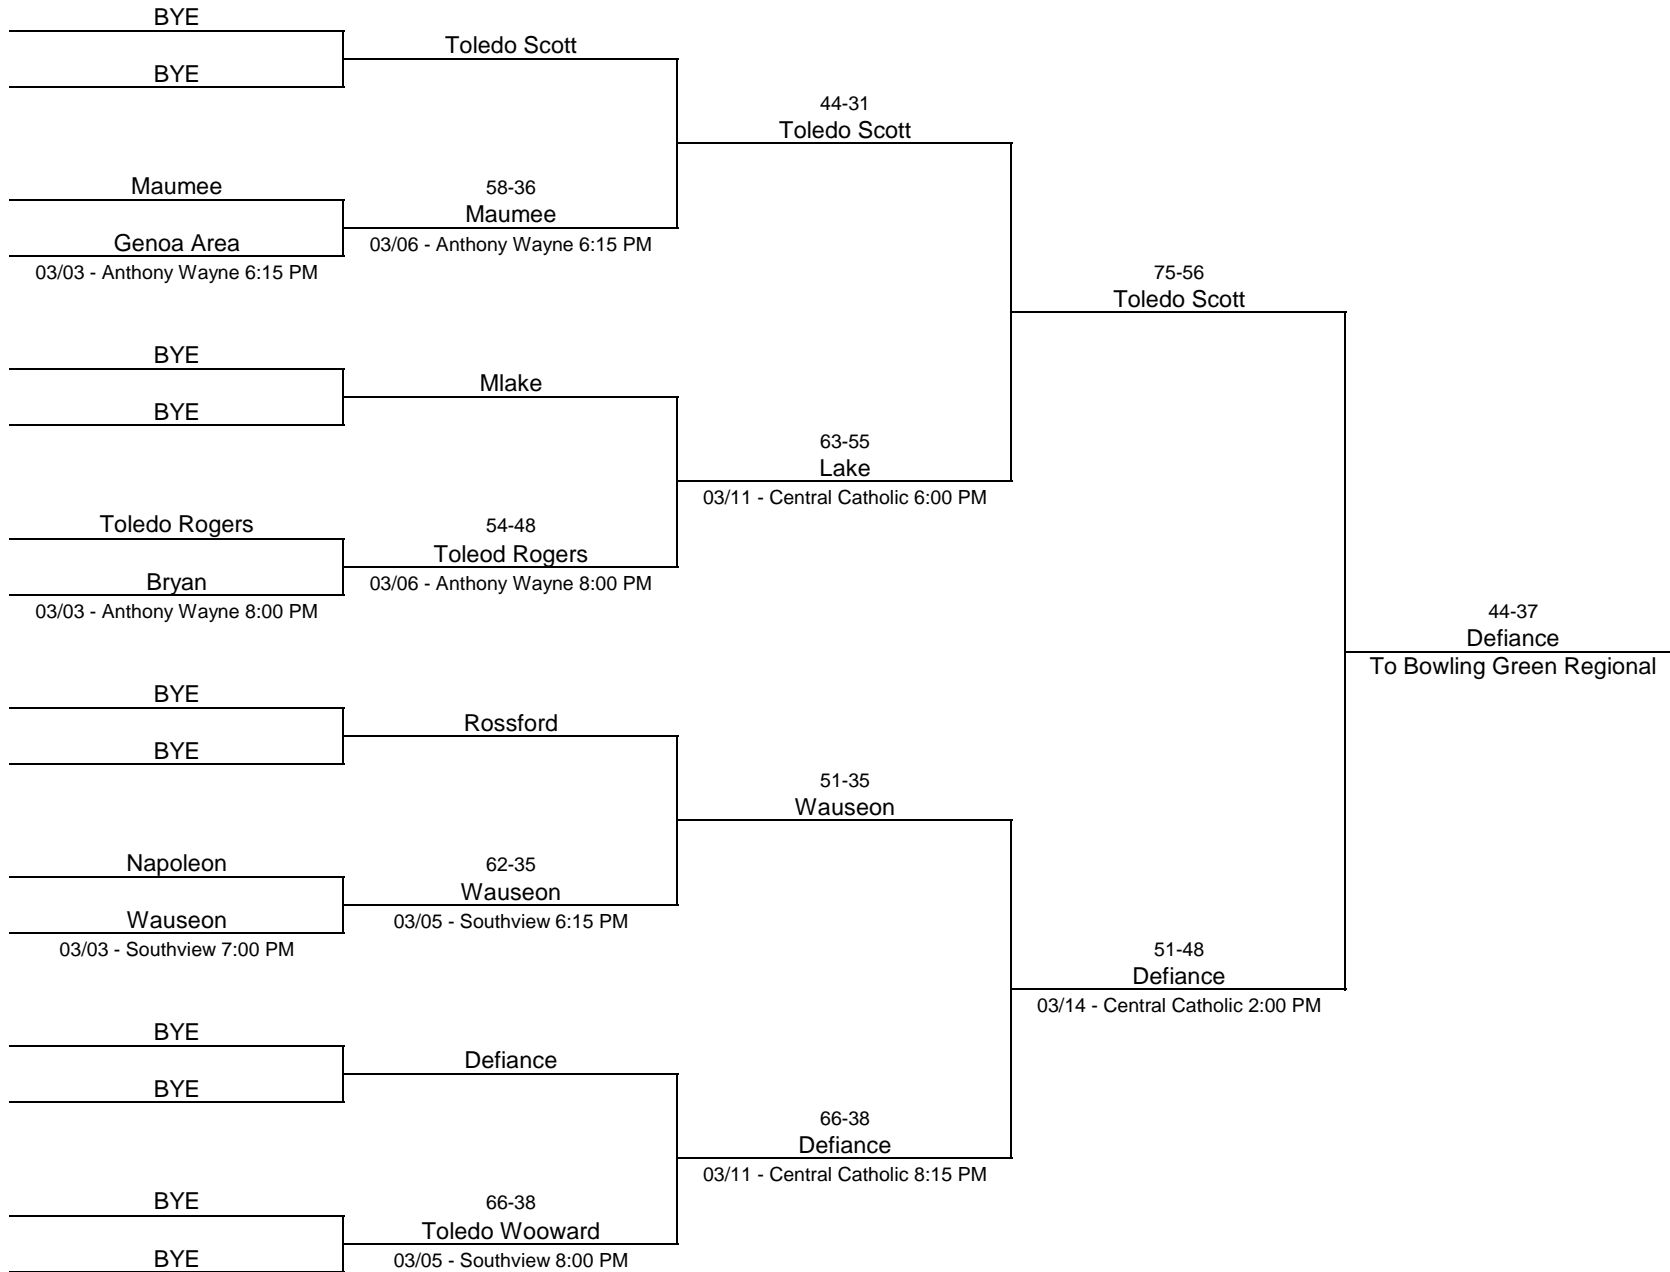

2014/15 Division I - Liberty-Benton High School

2014/15 Division I - University of Toledo

2014/15 Division II - Mansfield Senior High School

2014/15 Division II - Toledo Central Catholic High School

2014/15 Division II - Liberty-Benton High School

2014/15 Division III - Ashland University

2014/15 Division III - Ohio Northern University

2014/15 Division III - Anthony Wayne High School

2014/15 Division IV - Willard High School

2014/15 Division IV - Van Wert High School