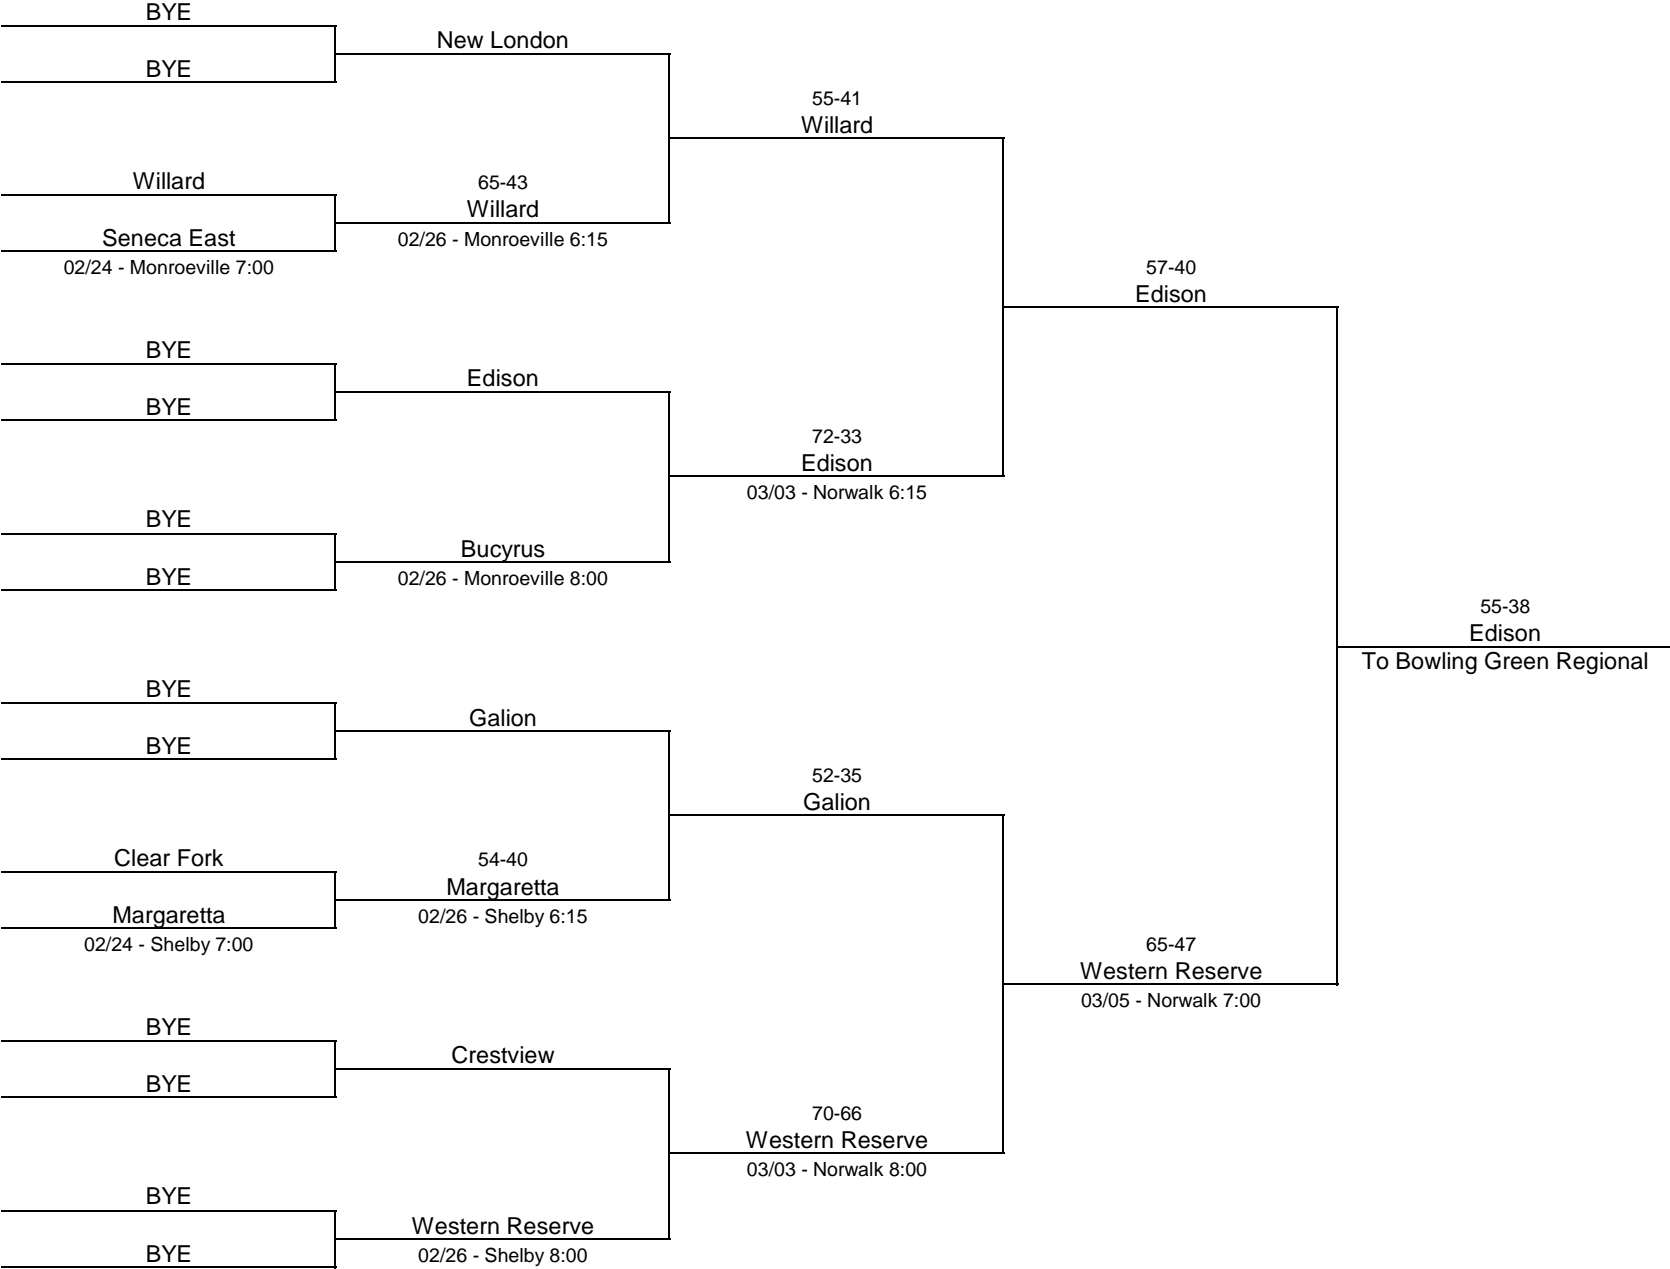

2015/16 Division I - University of Toledo

2015/16 Division II - Ohio Northern University

2015/16 Division II - Galion High School

2015/16 Division II - Bowling Green State University

2015/16 Division III - Norwalk High School

2015/16 Division III - Lima Senior High School

2015/16 Division III - Toledo Central Catholic High School

2016/16 Division III - Napoleon High School

2015/16 Division IV - Napoleon High School

2015/16 Division IV - Elida High School