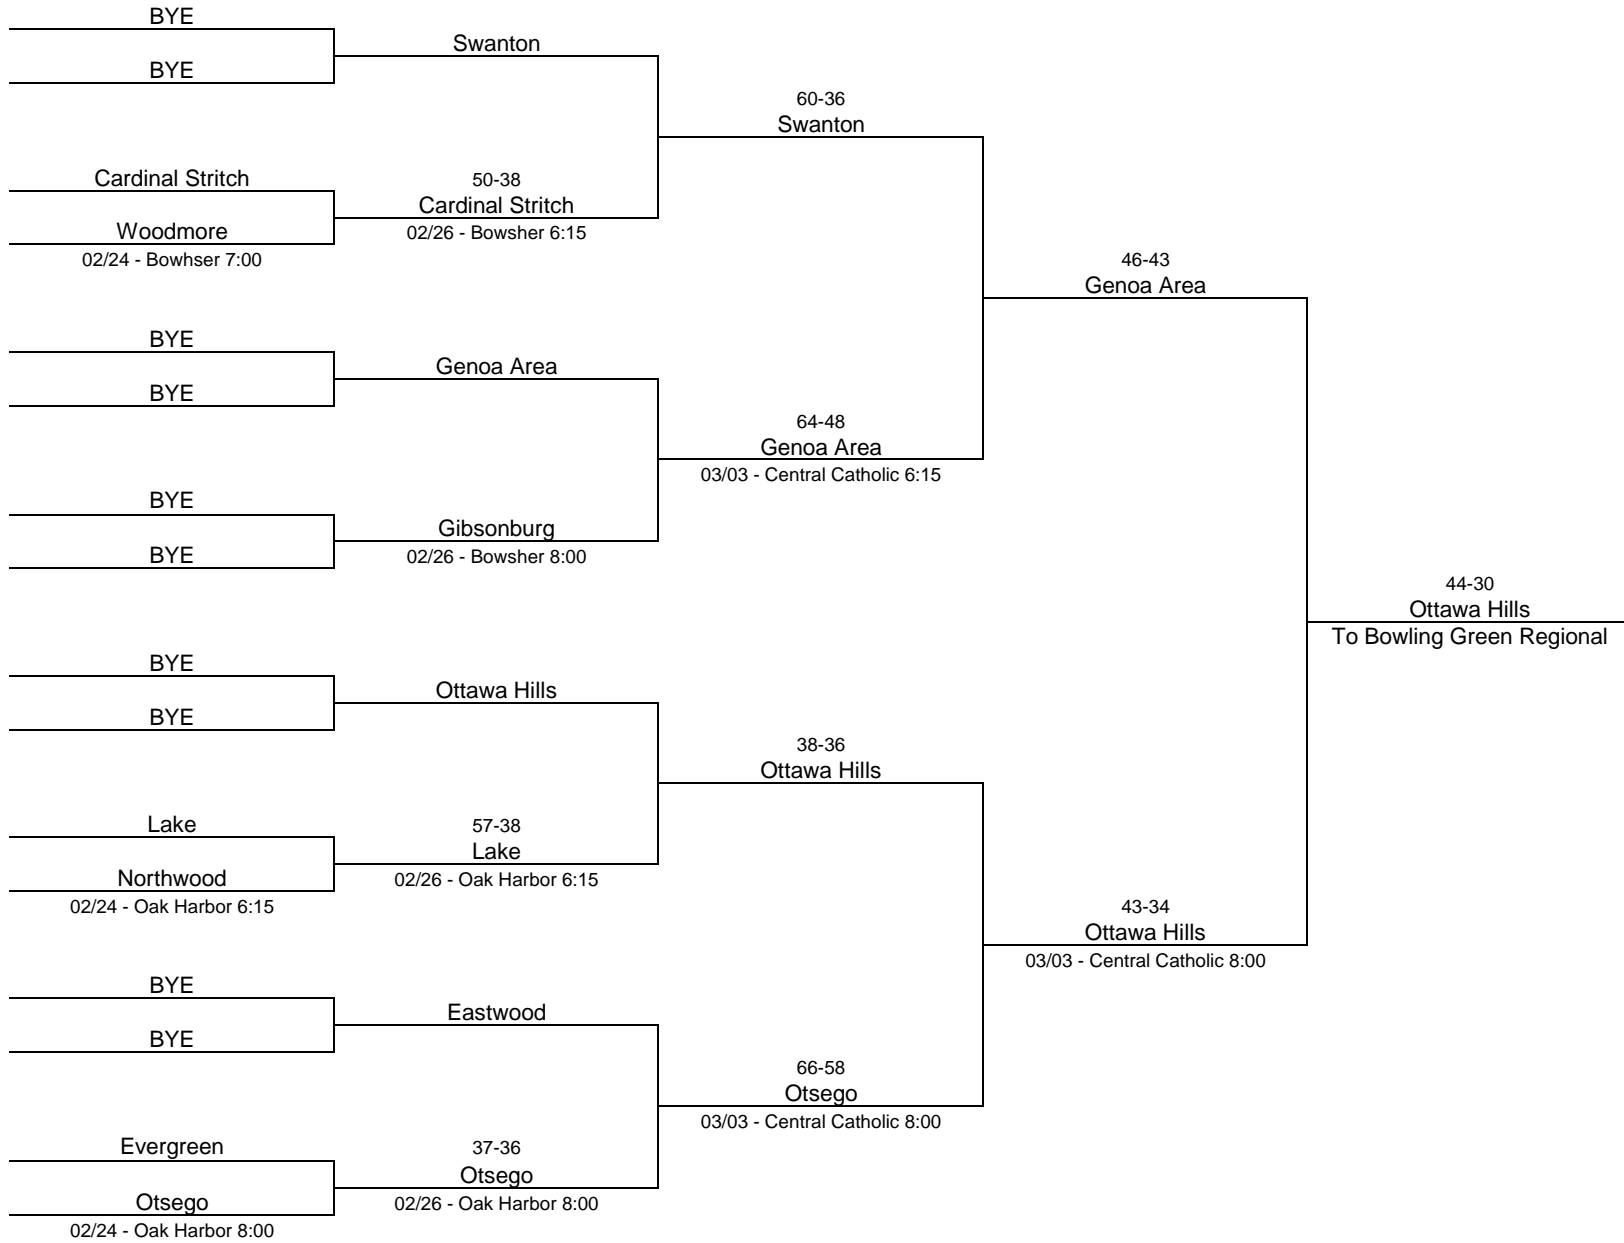

2015/16 Division I - University of Toledo

2015/16 Division II - Ohio Northern University

2015/16 Division II - Galion High School

2015/16 Division II - Bowling Green State University

2015/16 Division III - Norwalk High School

2015/16 Division III - Lima Senior High School

2015/16 Division III - Toledo Central Catholic High School

2016/16 Division III - Napoleon High School

2015/16 Division IV - Napoleon High School

2015/16 Division IV - Elida High School