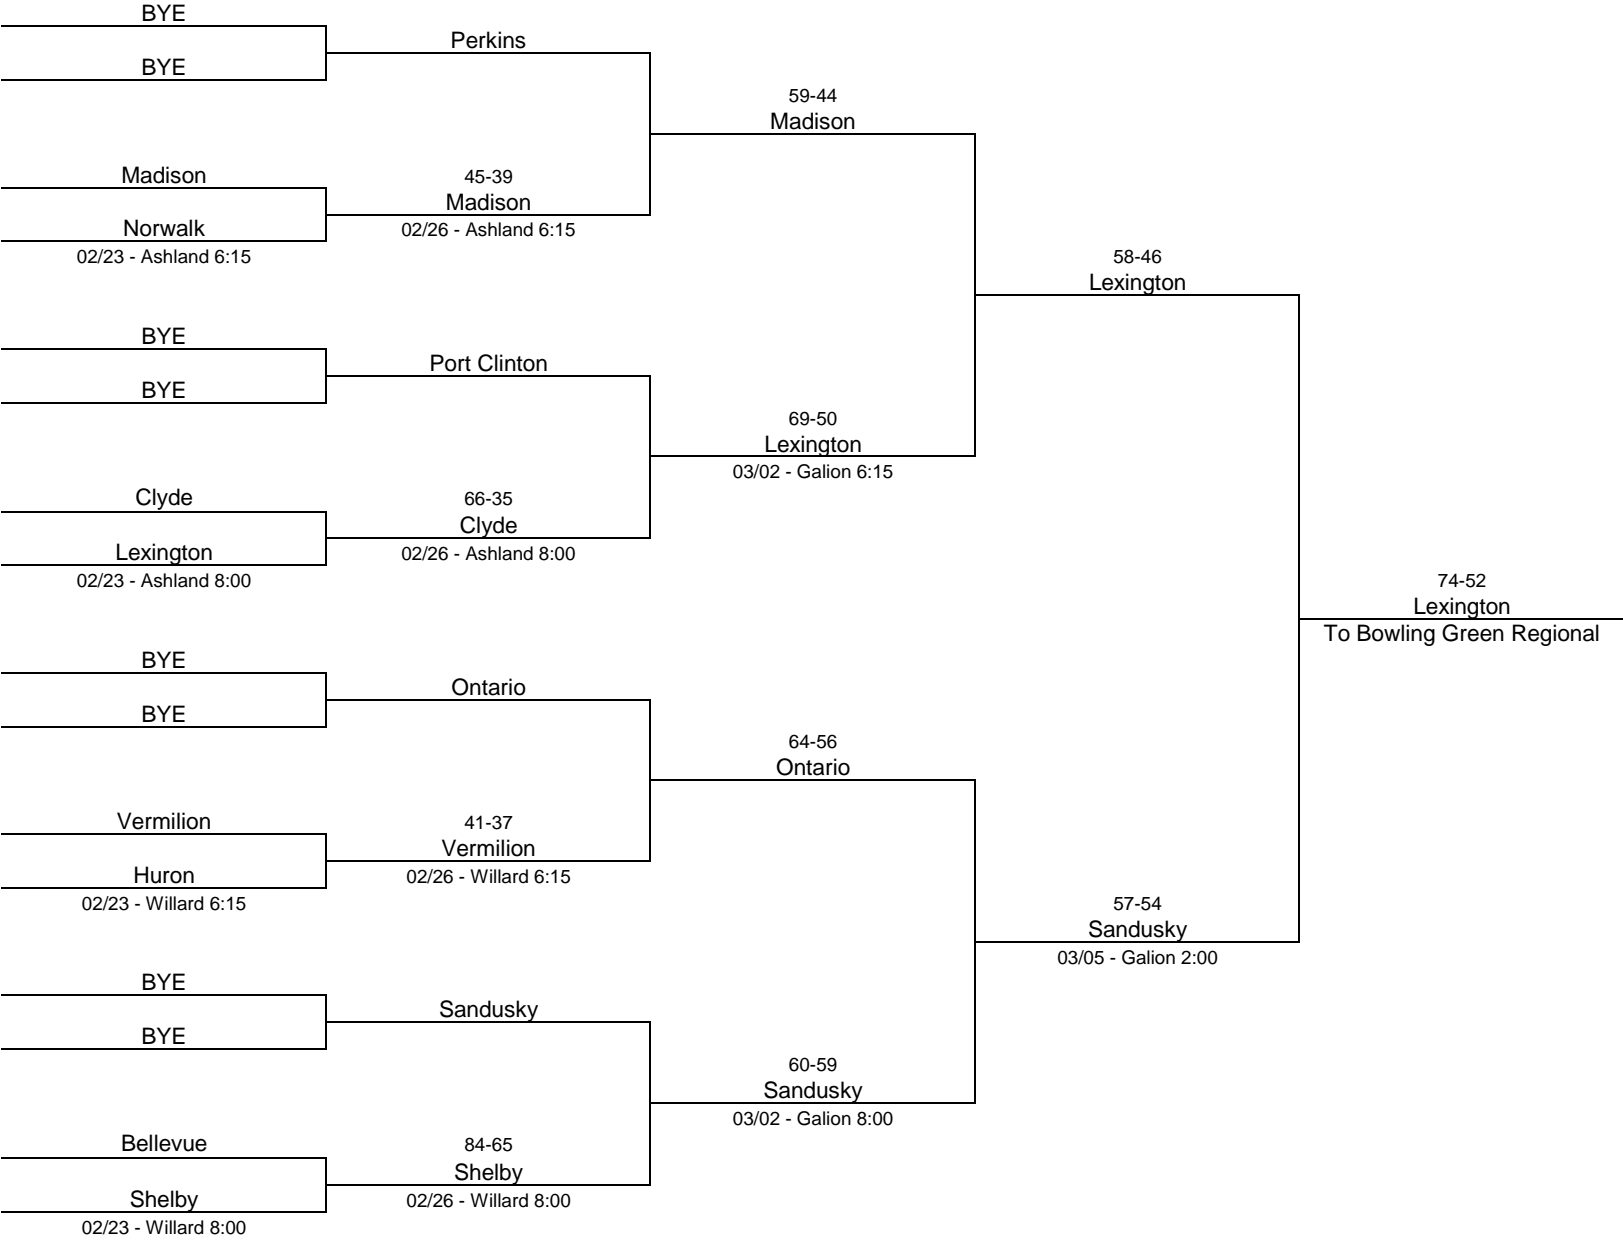

2015/16 Division I - University of Toledo

2015/16 Division II - Ohio Northern University

2015/16 Division II - Galion High School

2015/16 Division II - Bowling Green State University

2015/16 Division III - Norwalk High School

2015/16 Division III - Lima Senior High School

2015/16 Division III - Toledo Central Catholic High School

2016/16 Division III - Napoleon High School

2015/16 Division IV - Napoleon High School

2015/16 Division IV - Elida High School