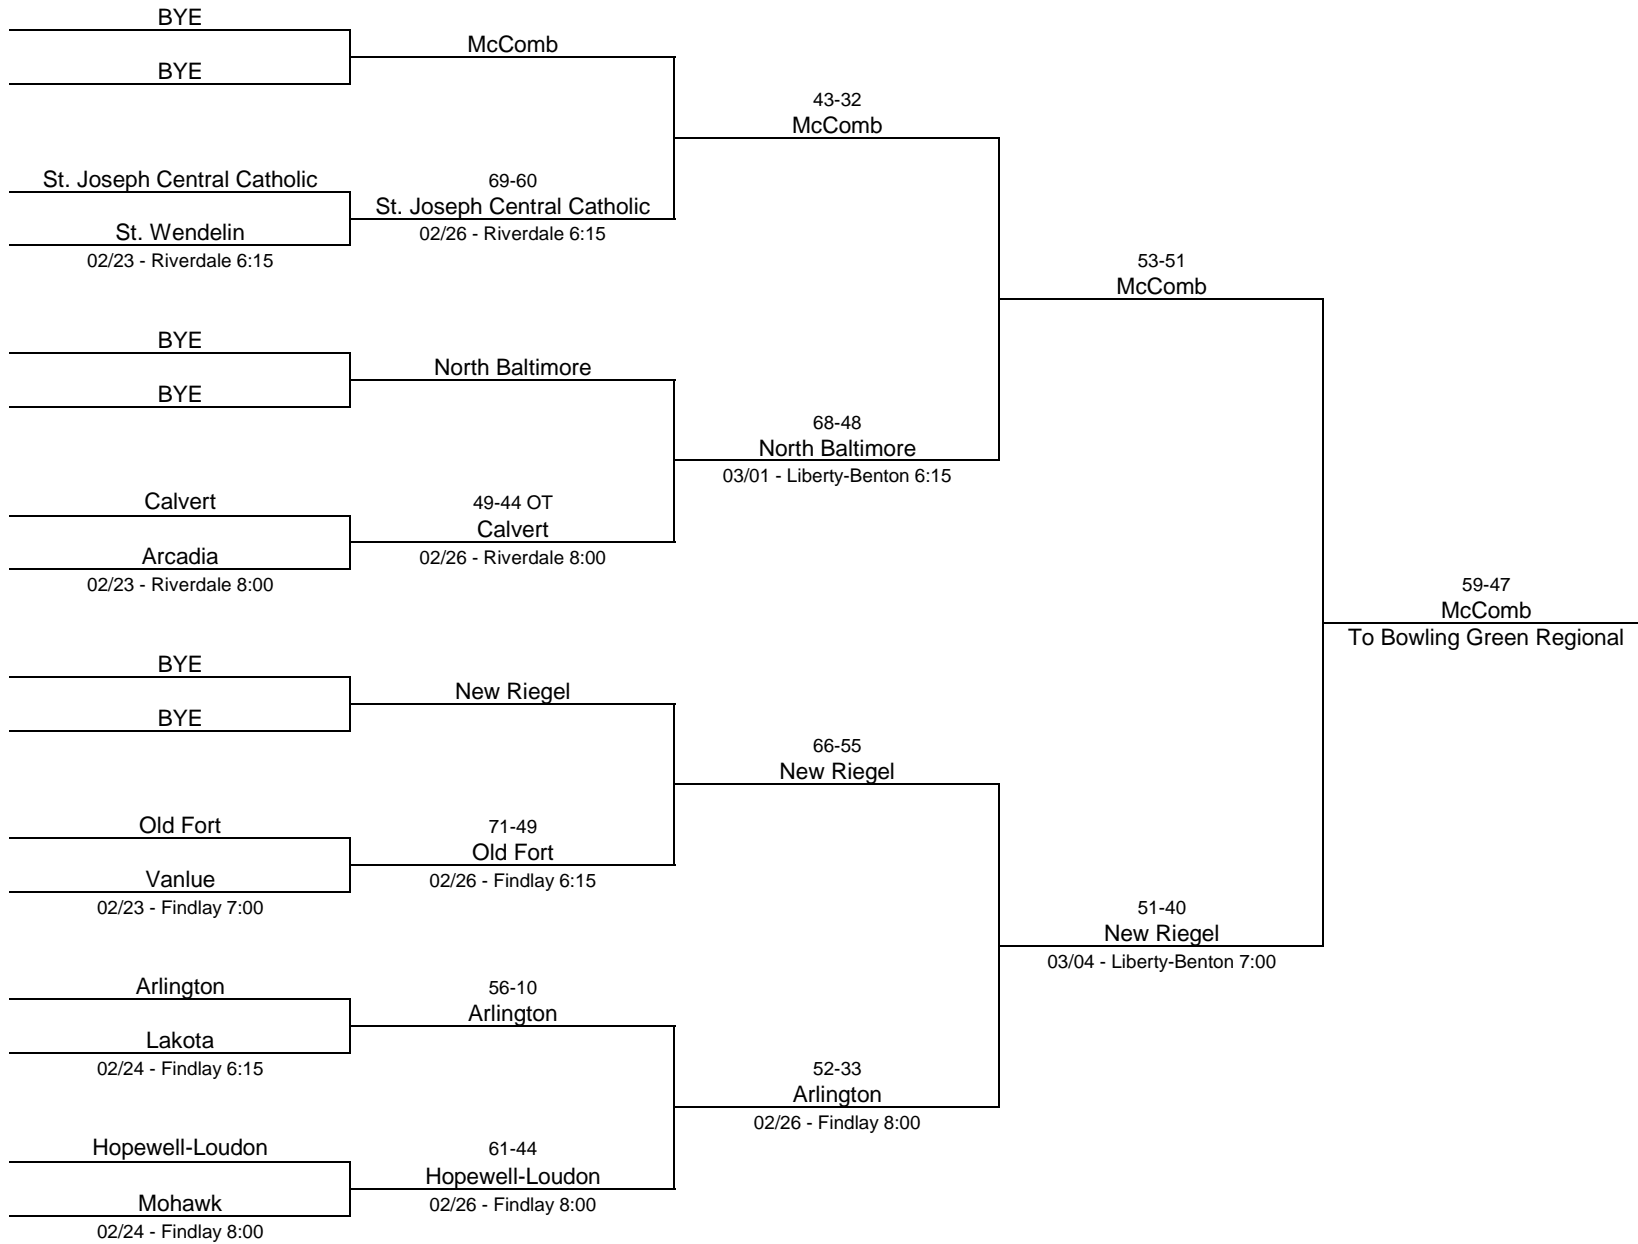

2015/16 Division IV - Liberty-Benton High School