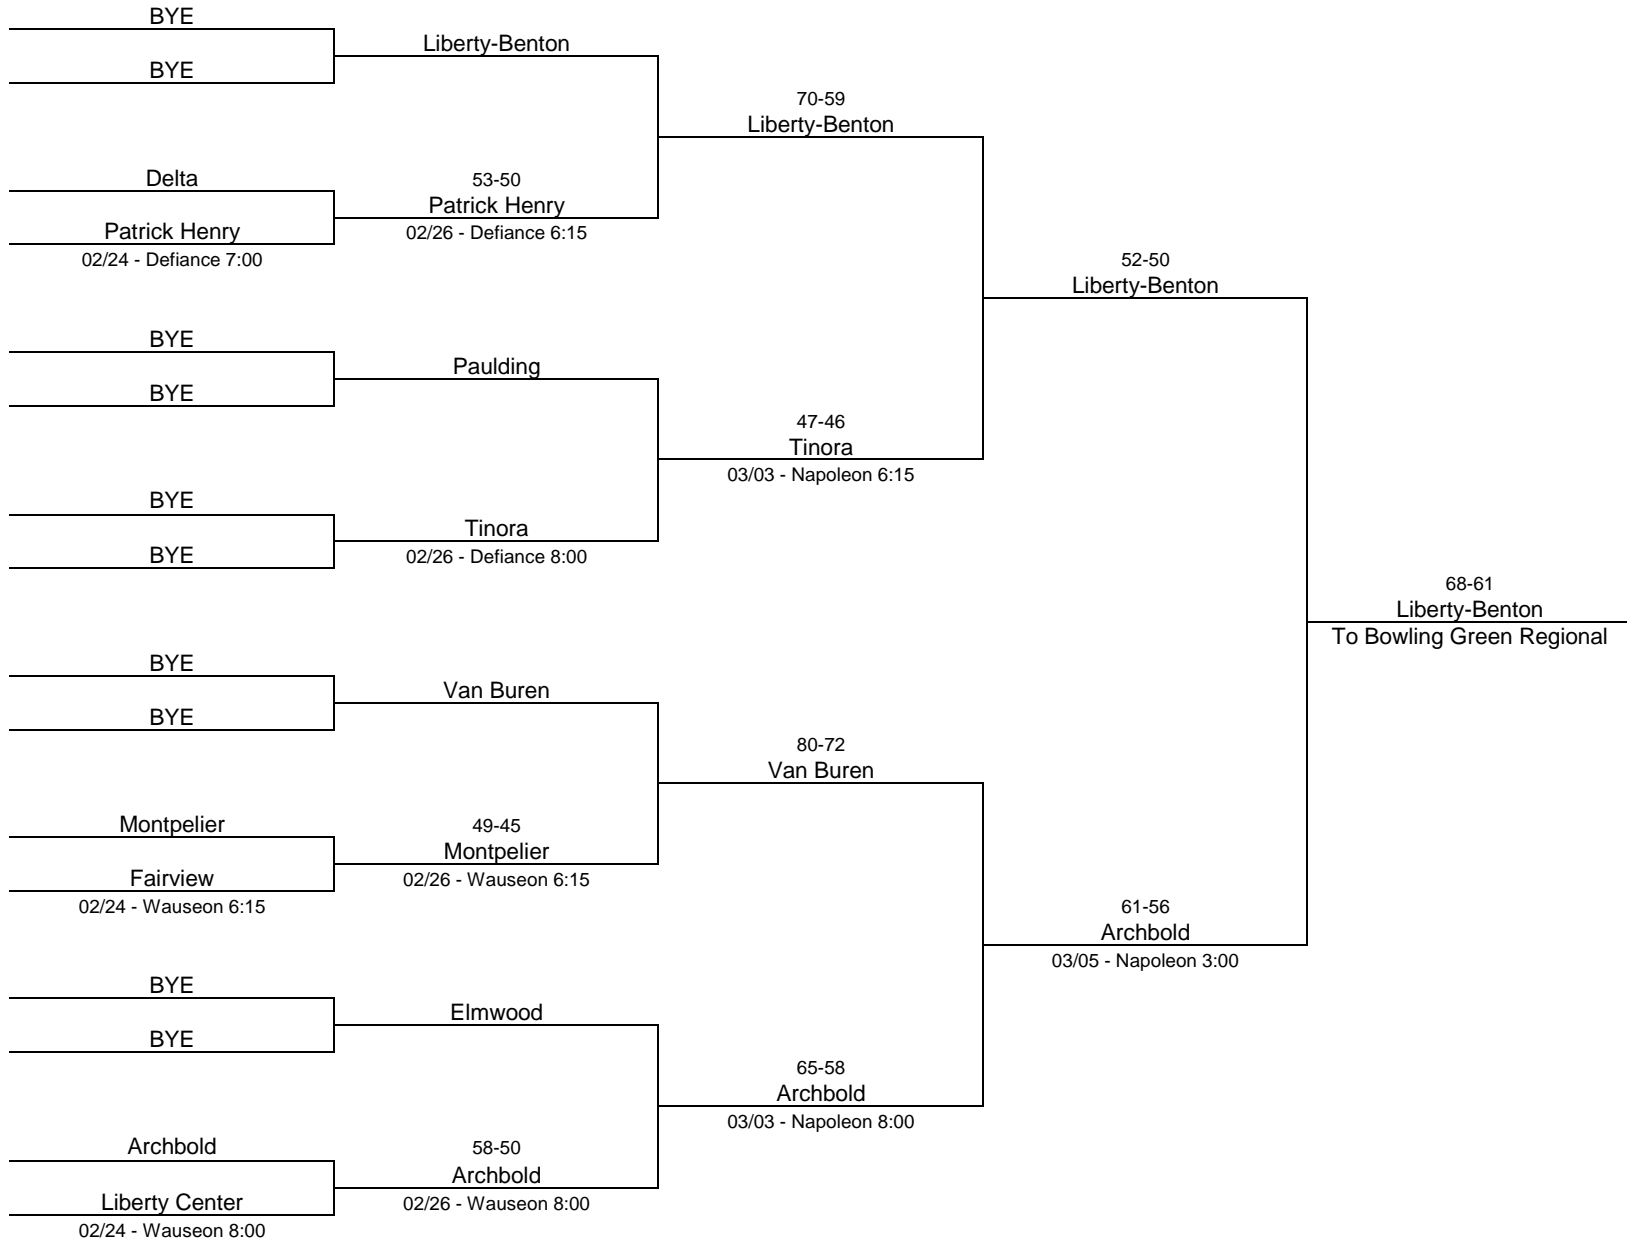

2016/16 Division III - Napoleon High School