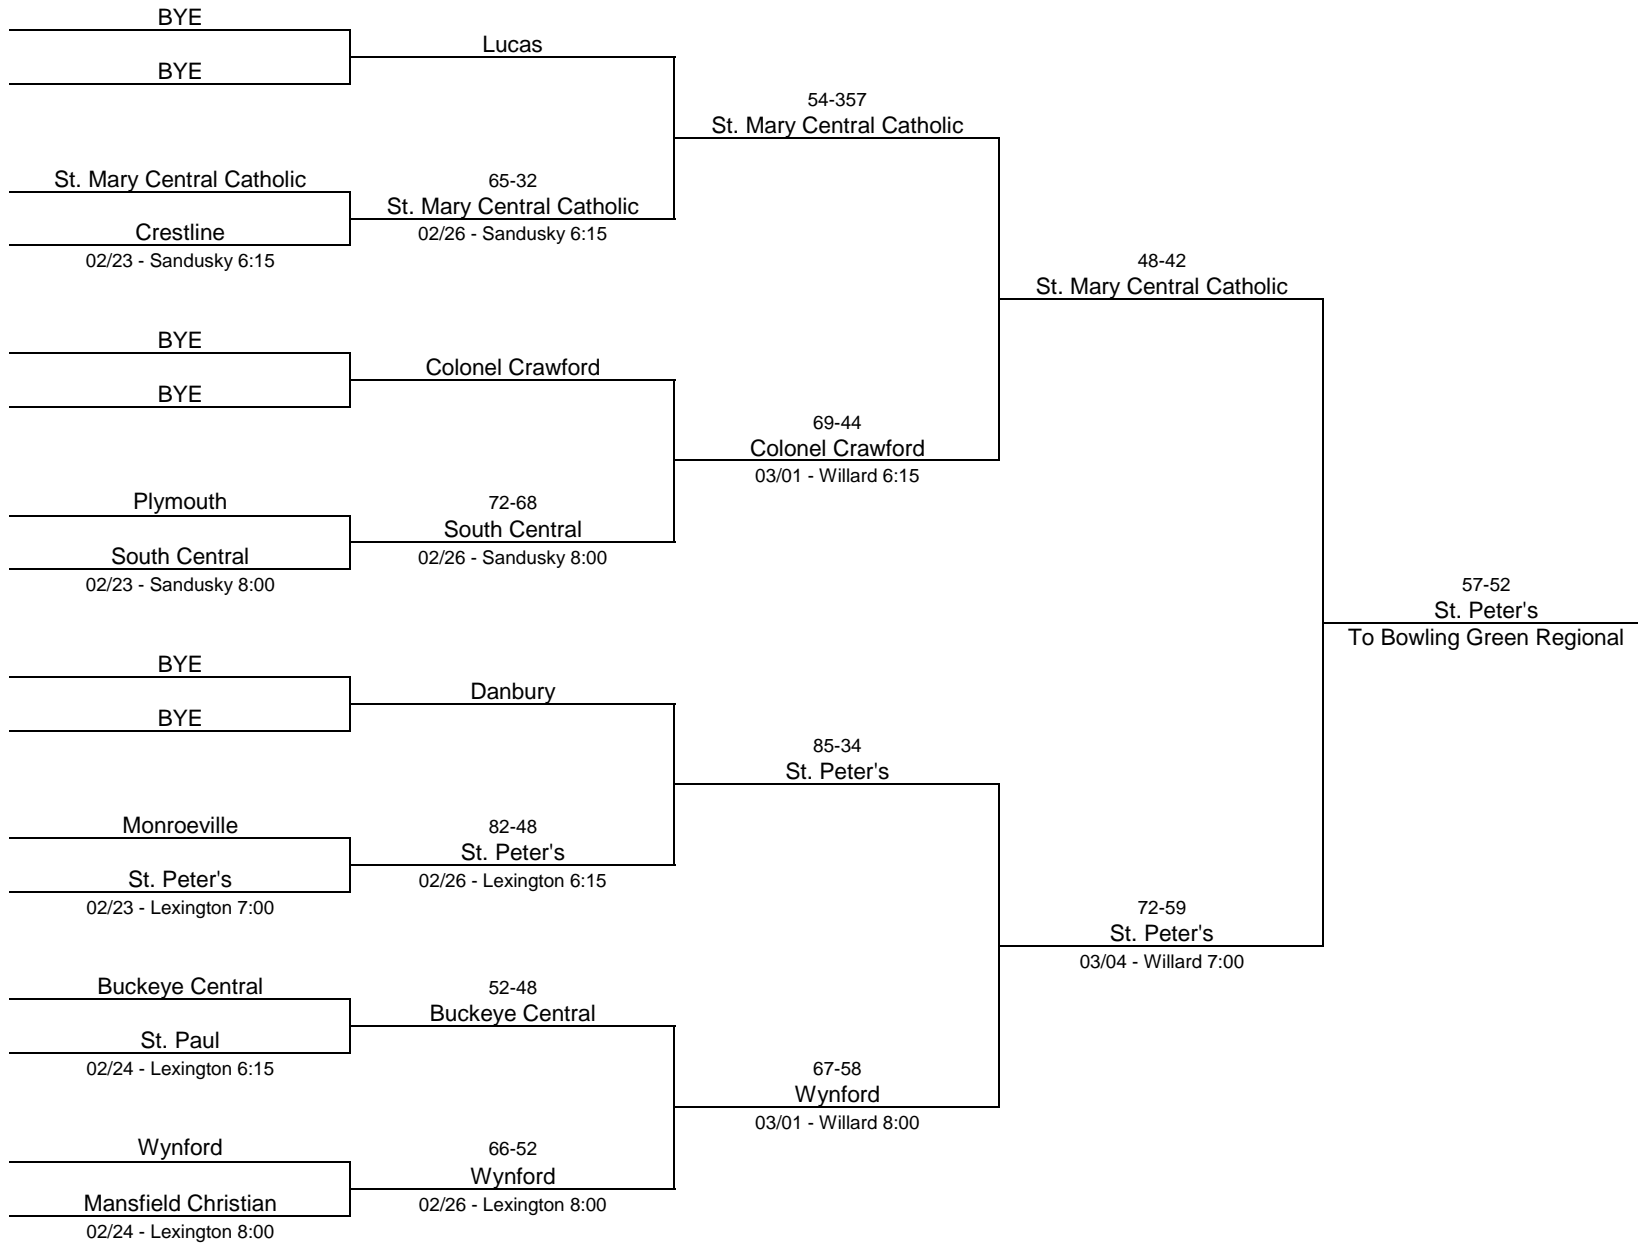

2015/16 Division IV -Willard High School