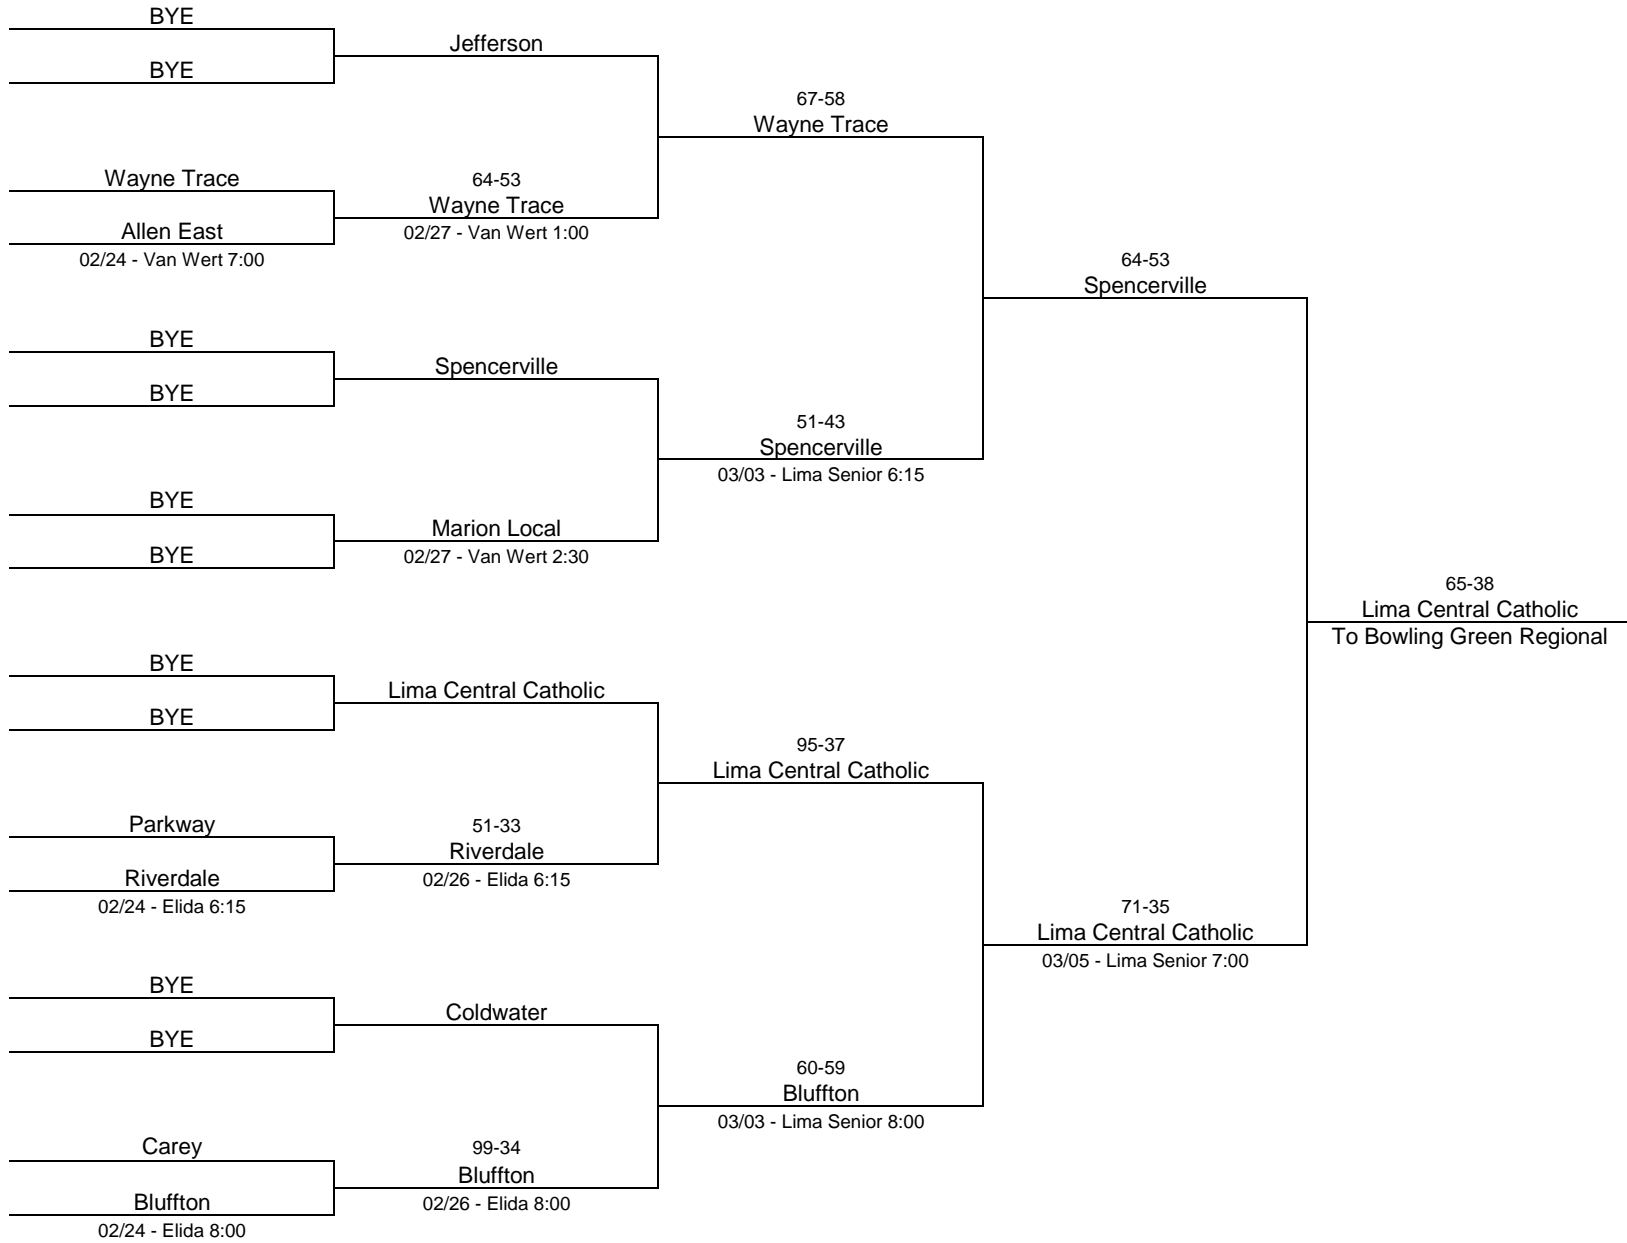

2015/16 Division I - University of Toledo

2015/16 Division II - Ohio Northern University

2015/16 Division II - Galion High School

2015/16 Division II - Bowling Green State University

2015/16 Division III - Norwalk High School

2015/16 Division III - Lima Senior High School

2015/16 Division III - Toledo Central Catholic High School

2016/16 Division III - Napoleon High School

2015/16 Division IV - Napoleon High School

2015/16 Division IV - Elida High School