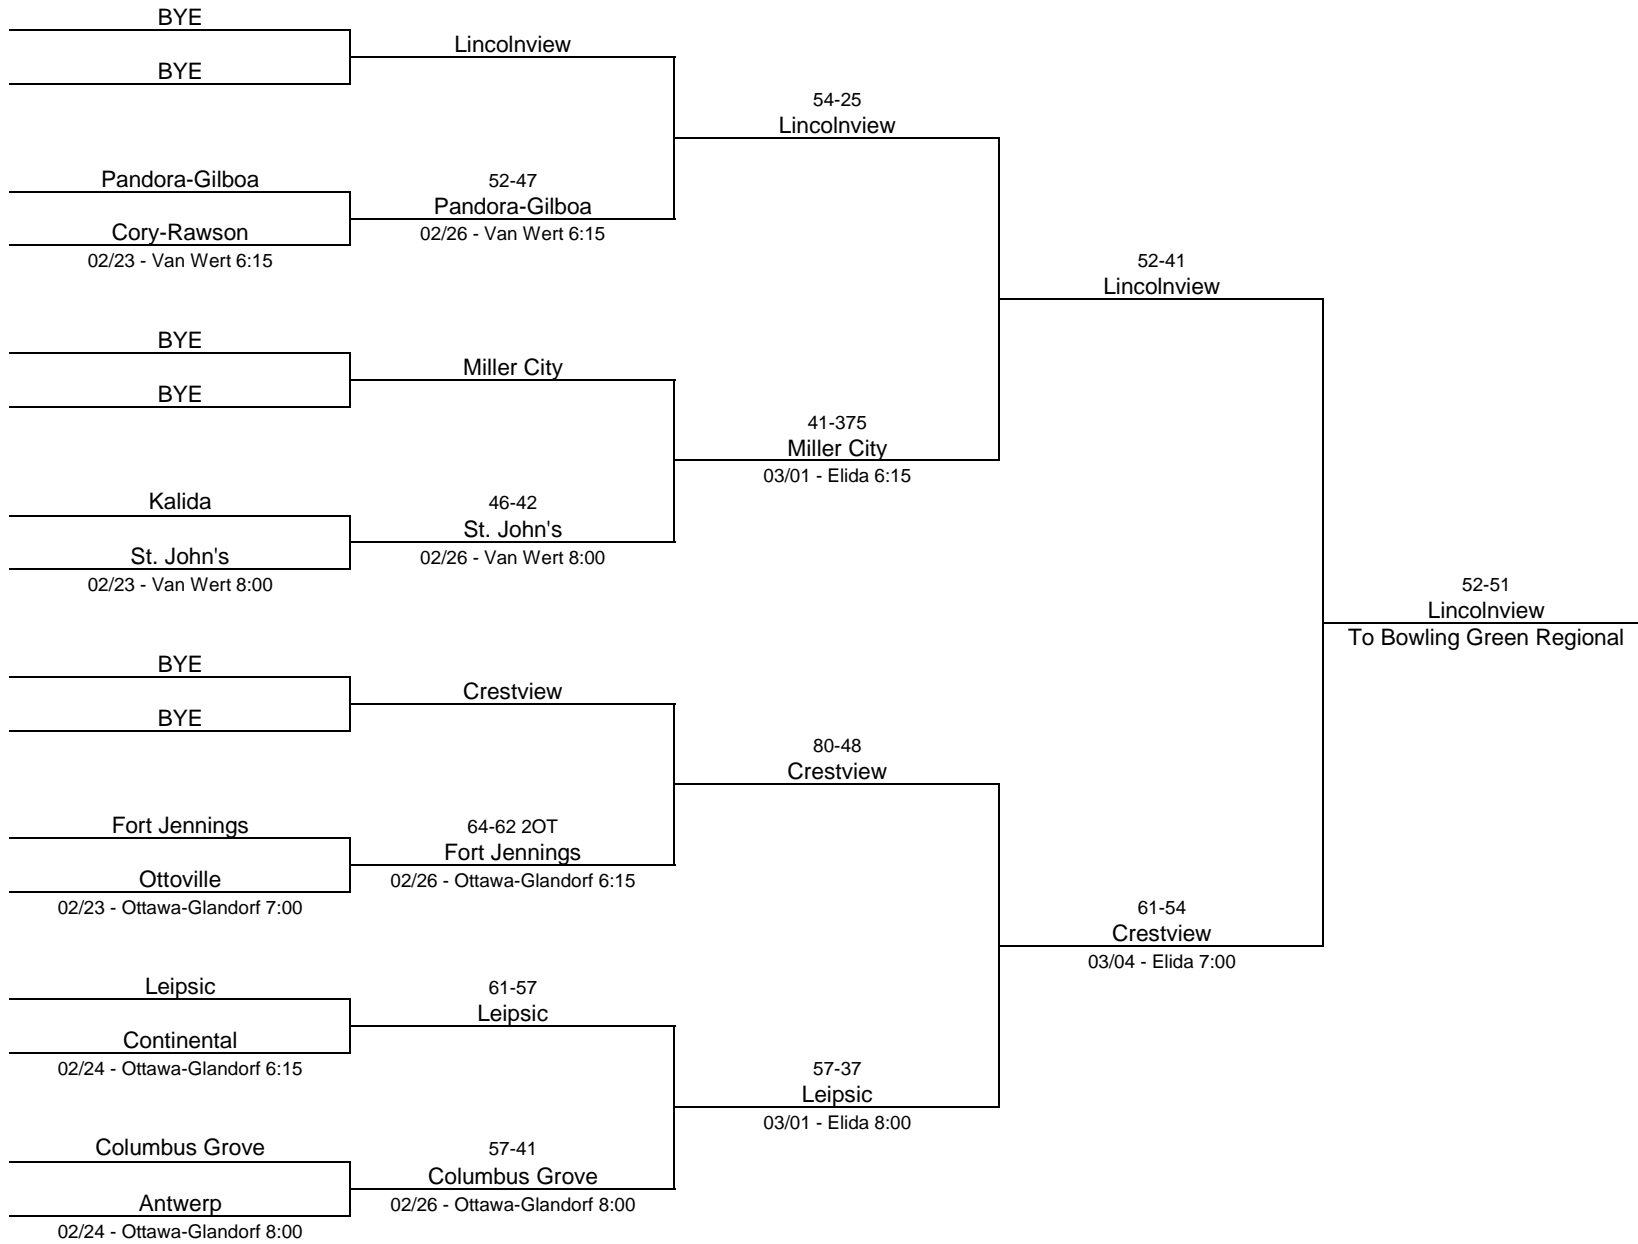

2015/16 Division I - University of Toledo

2015/16 Division II - Ohio Northern University

2015/16 Division II - Galion High School

2015/16 Division II - Bowling Green State University

2015/16 Division III - Norwalk High School

2015/16 Division III - Lima Senior High School

2015/16 Division III - Toledo Central Catholic High School

2016/16 Division III - Napoleon High School

2015/16 Division IV - Napoleon High School

2015/16 Division IV - Elida High School