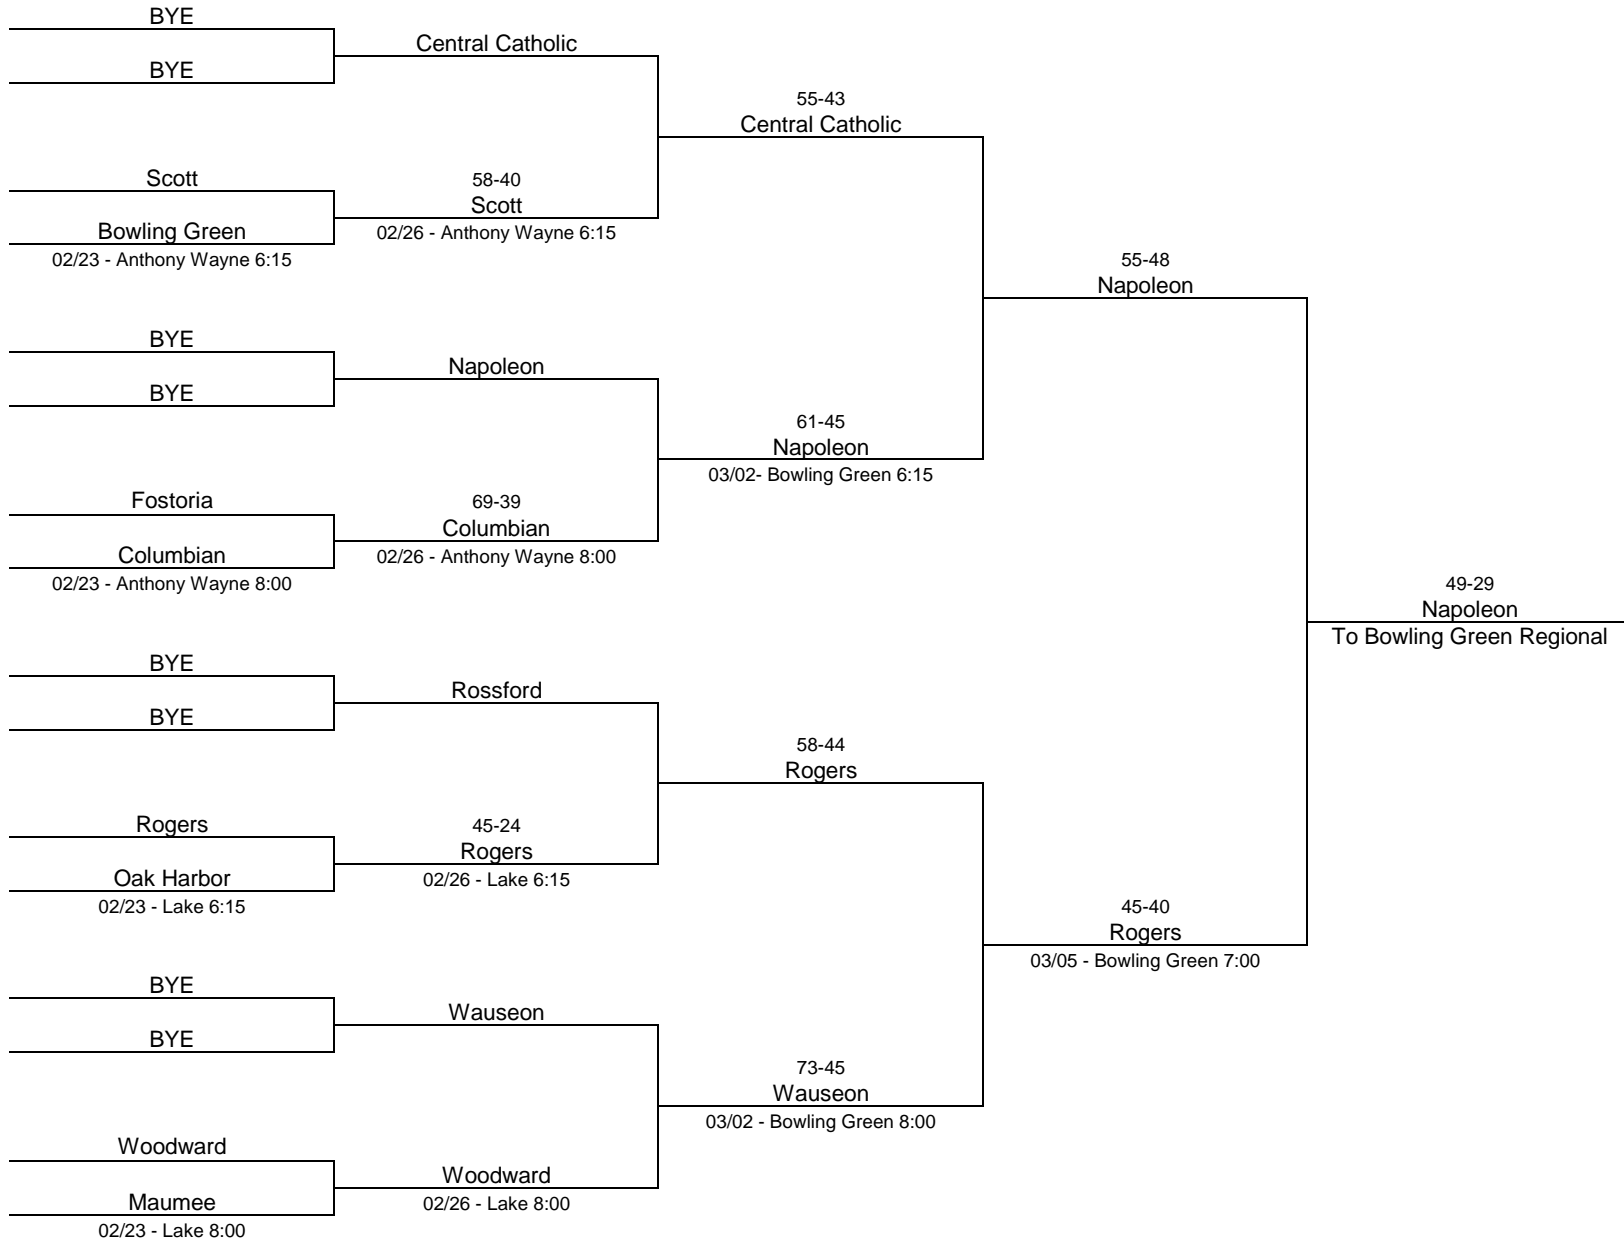

2015/16 Division I - University of Toledo

2015/16 Division II - Ohio Northern University

2015/16 Division II - Galion High School

2015/16 Division II - Bowling Green State University

2015/16 Division III - Norwalk High School

2015/16 Division III - Lima Senior High School

2015/16 Division III - Toledo Central Catholic High School

2016/16 Division III - Napoleon High School

2015/16 Division IV - Napoleon High School

2015/16 Division IV - Elida High School