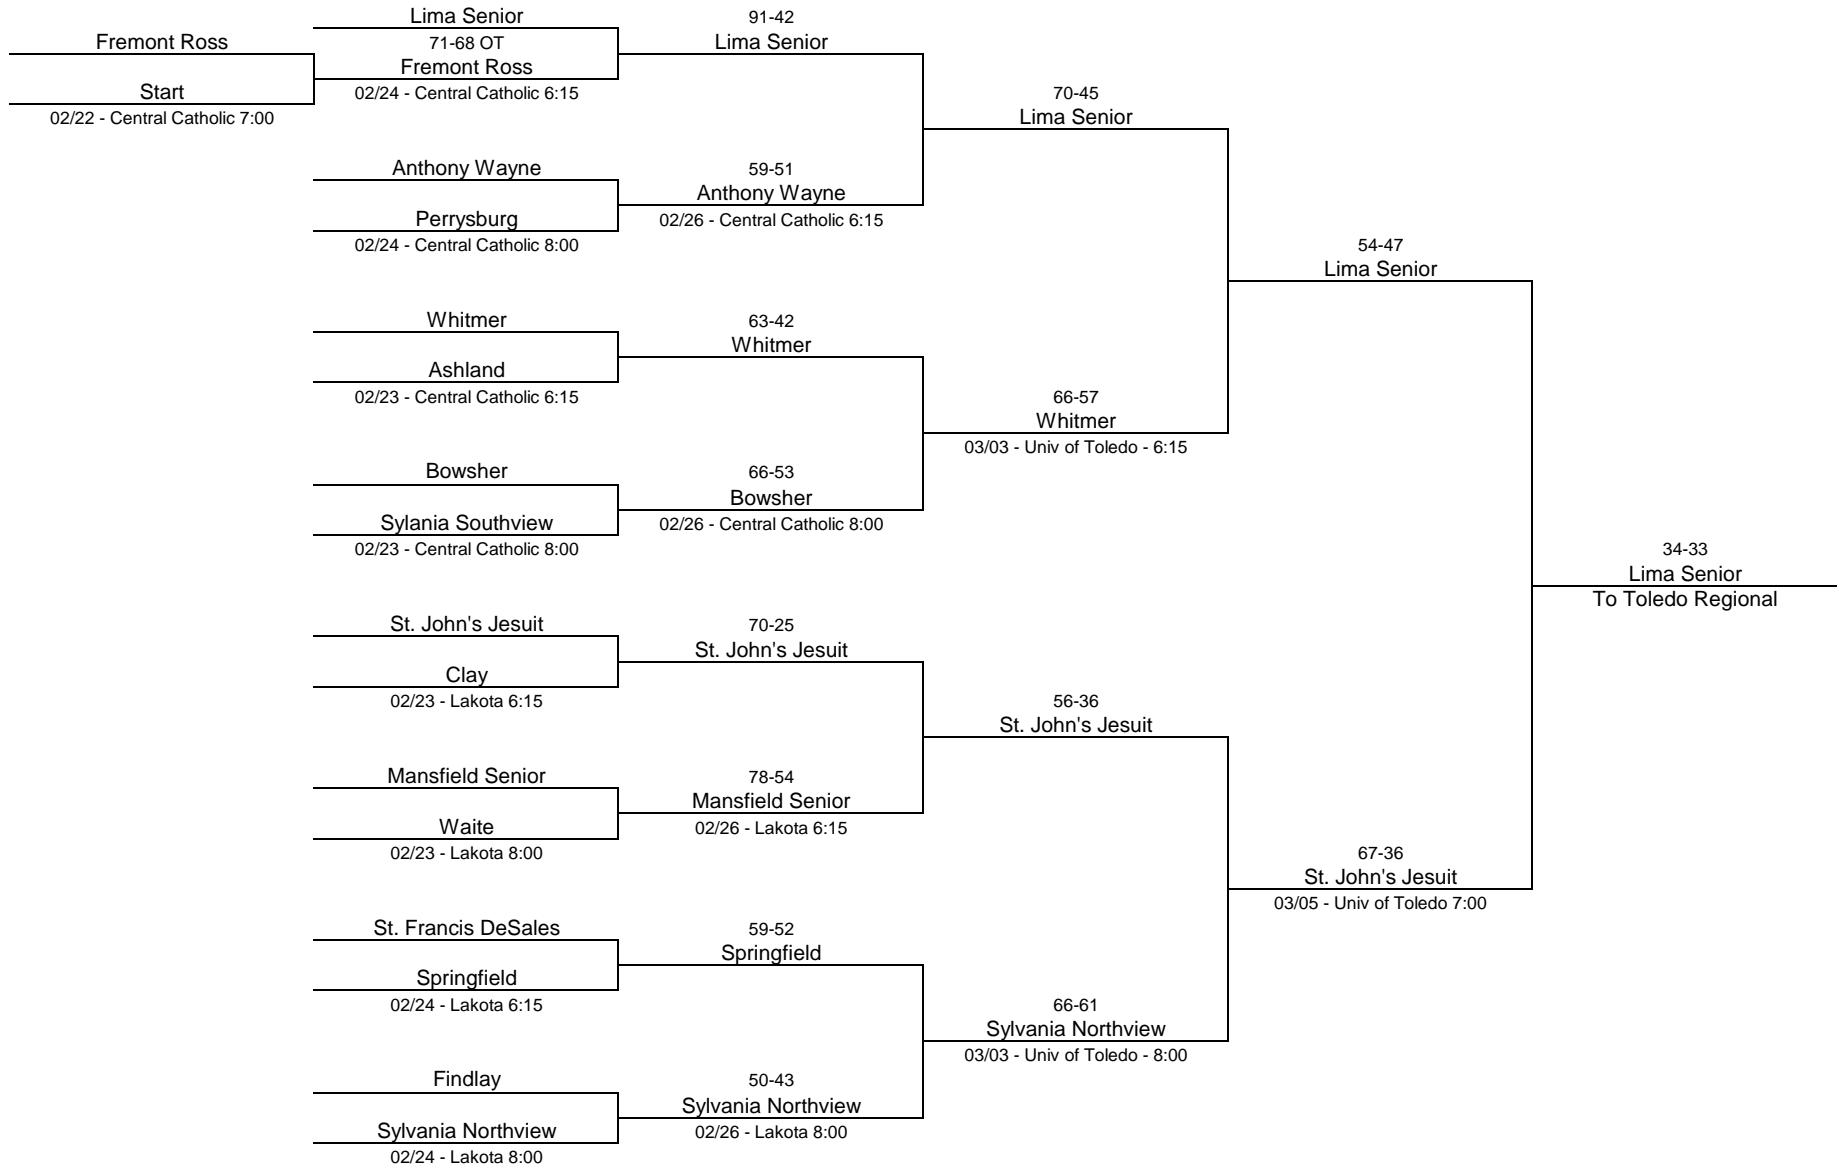

2015/16 Division I - University of Toledo

2015/16 Division II - Ohio Northern University

2015/16 Division II - Galion High School

2015/16 Division II - Bowling Green State University

2015/16 Division III - Norwalk High School