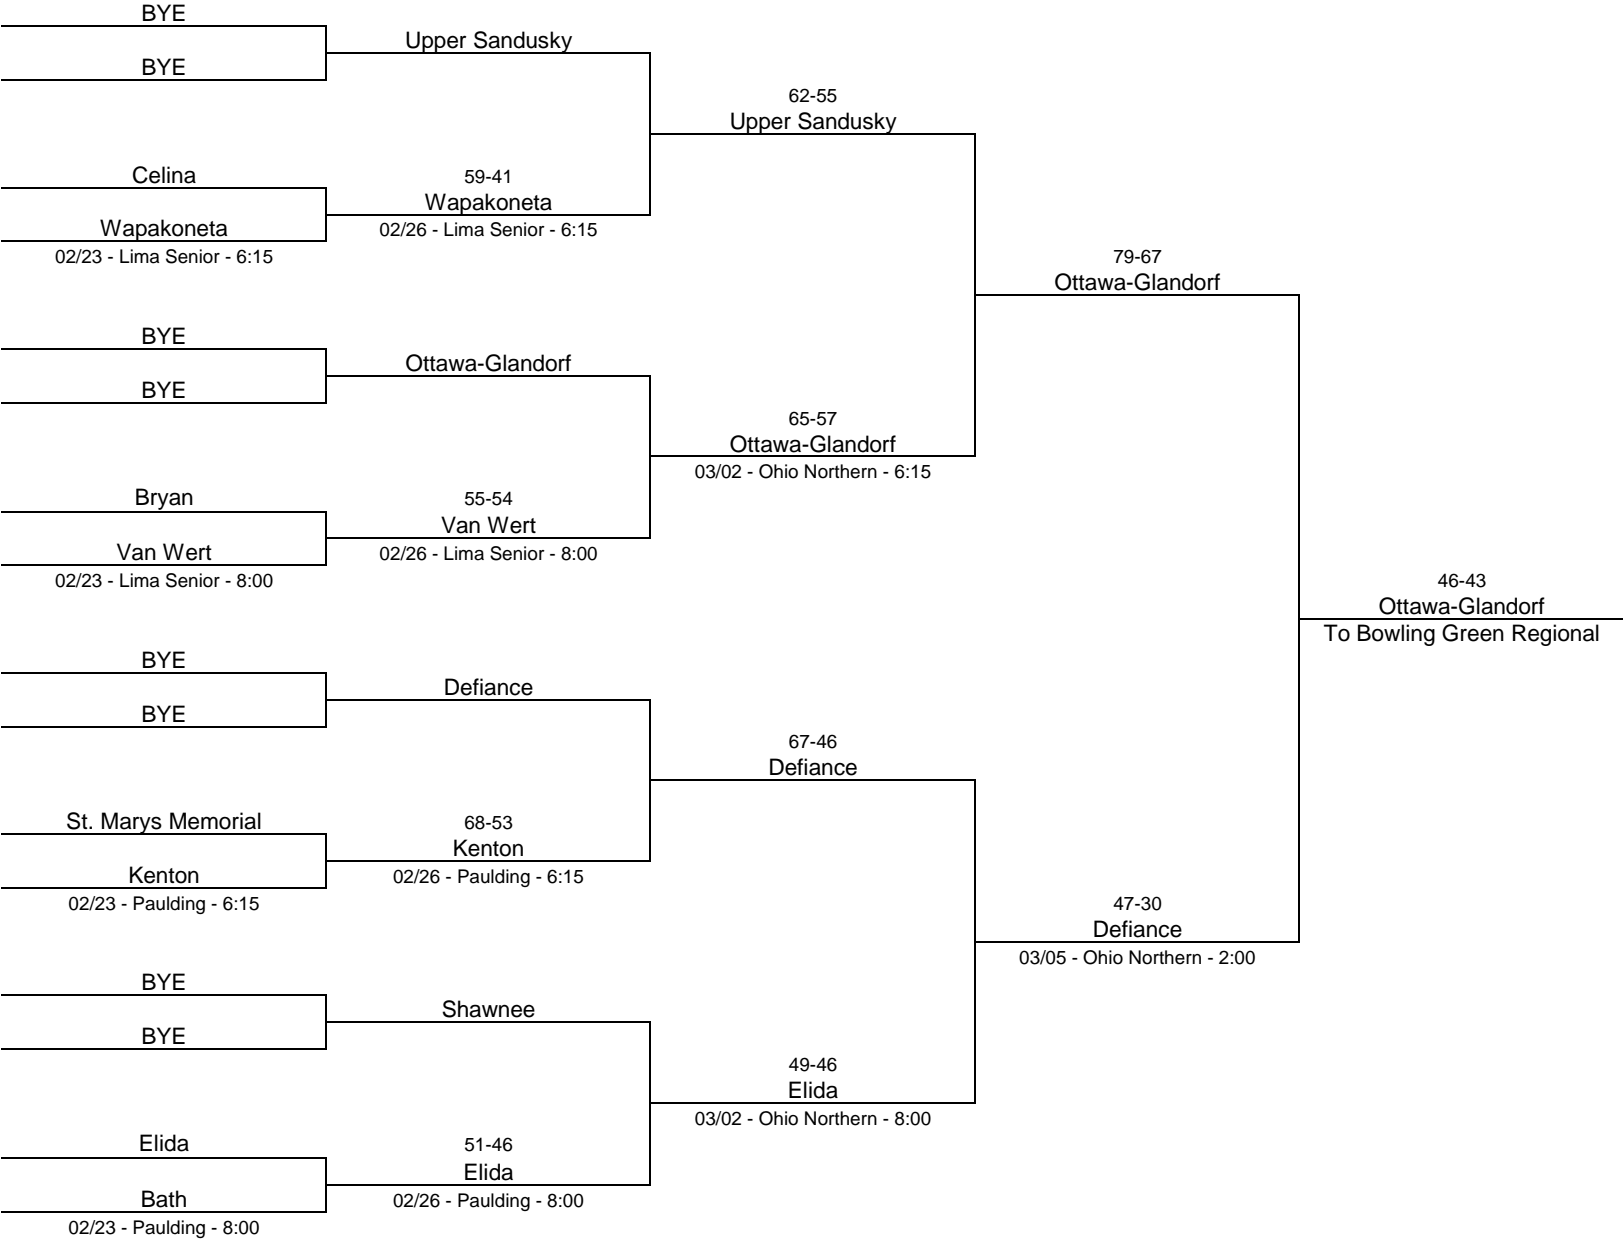

2015/16 Division I - University of Toledo

2015/16 Division II - Ohio Northern University

2015/16 Division II - Galion High School

2015/16 Division II - Bowling Green State University

2015/16 Division III - Norwalk High School

2015/16 Division III - Lima Senior High School

2015/16 Division III - Toledo Central Catholic High School

2016/16 Division III - Napoleon High School

2015/16 Division IV - Napoleon High School

2015/16 Division IV - Elida High School