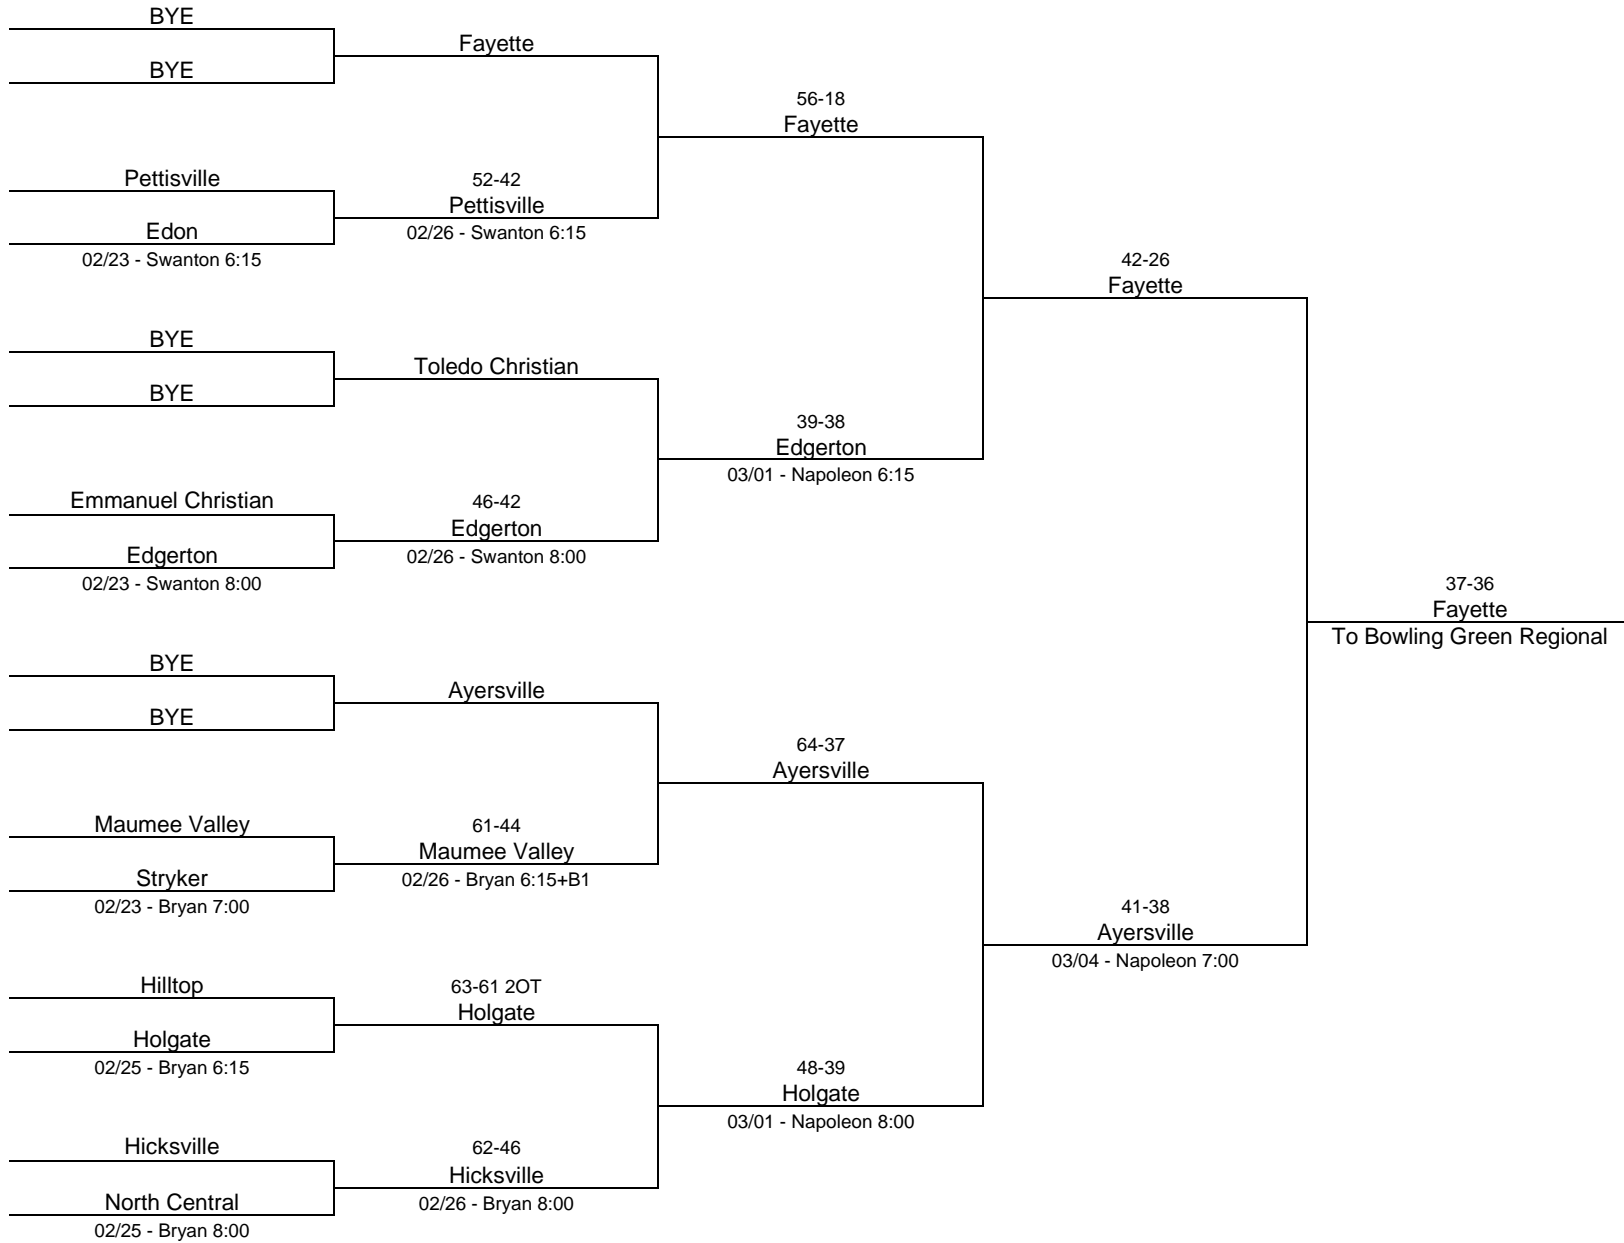

2015/16 Division I - University of Toledo

2015/16 Division II - Ohio Northern University

2015/16 Division II - Galion High School

2015/16 Division II - Bowling Green State University

2015/16 Division III - Norwalk High School

2015/16 Division III - Lima Senior High School

2015/16 Division III - Toledo Central Catholic High School

2016/16 Division III - Napoleon High School

2015/16 Division IV - Napoleon High School

2015/16 Division IV - Elida High School