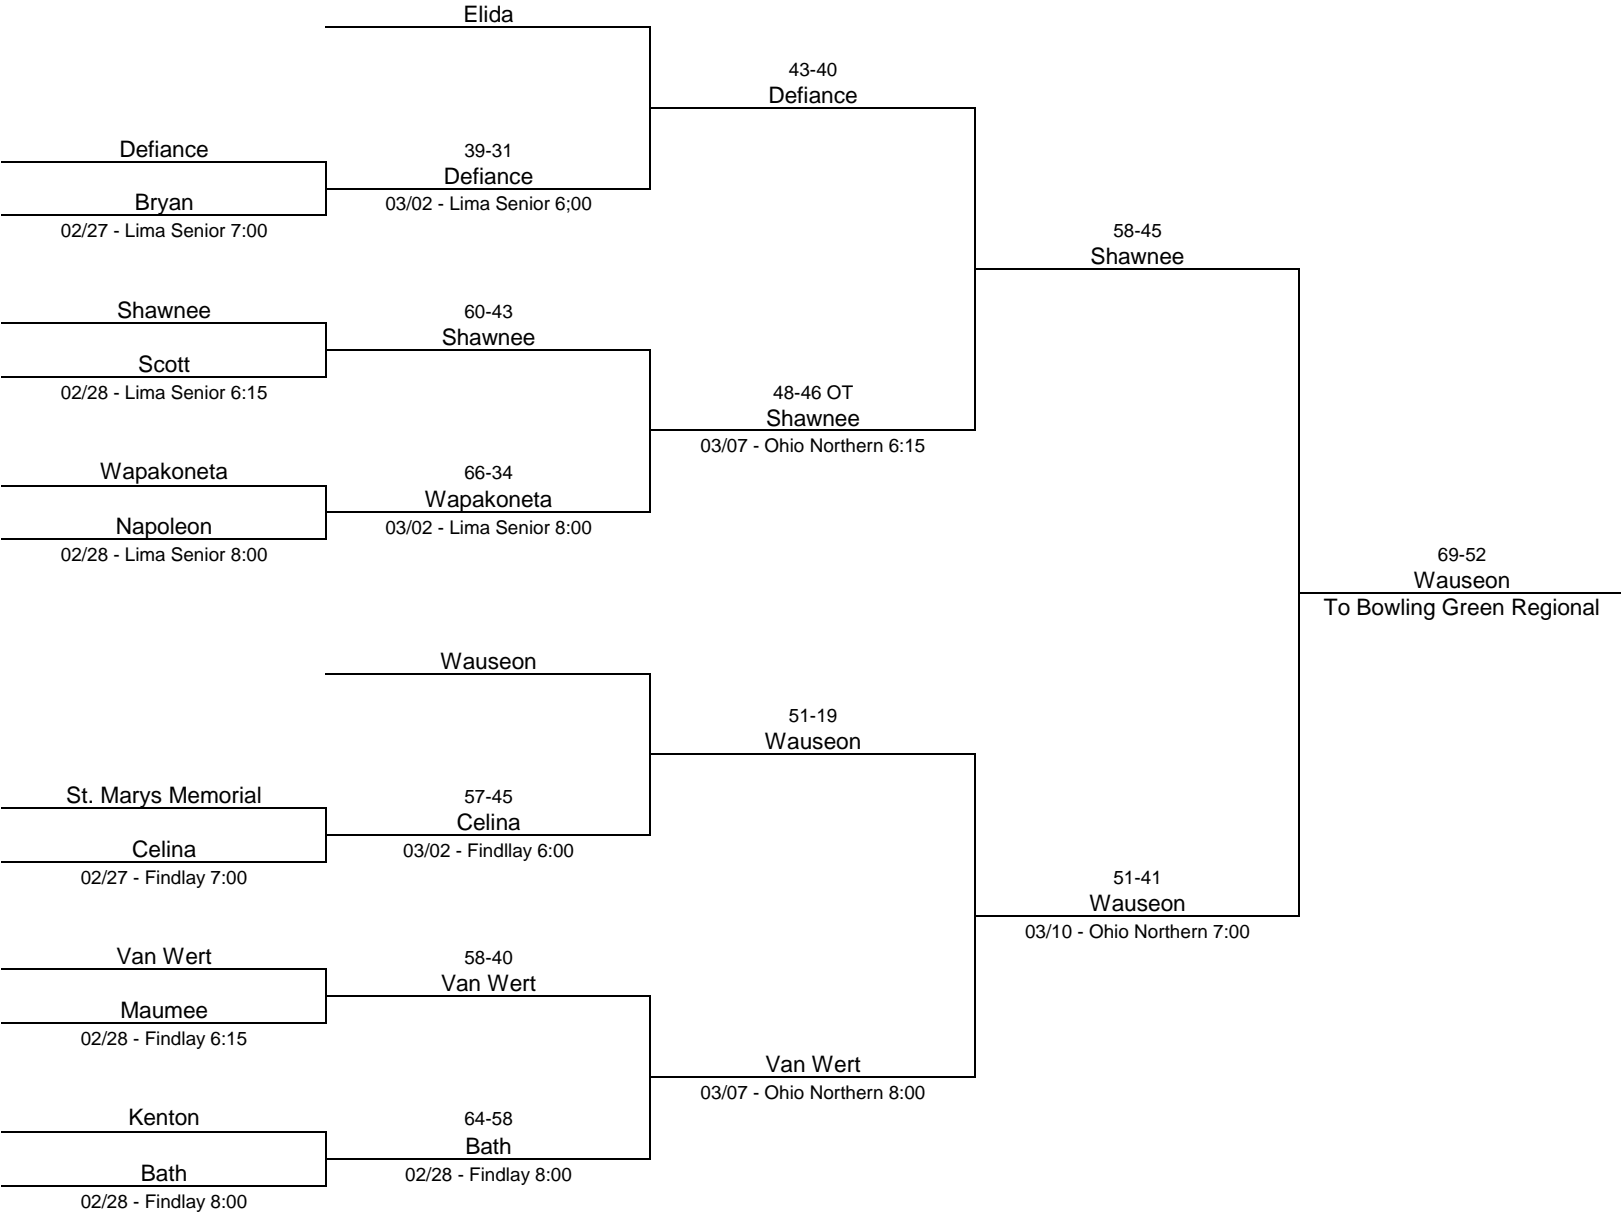

2017/18 Division I - University of Toledo Bracket 1

2017/18 Division I - University of Toledo Bracket 2

2017/18 Division II - Mansfield Senior High School

2017/18 Division II - Ohio Northern University

2017/18 Division III - Lima Senior High School

2017/18 Division III - Norwalk High School

2017/18 Division III - Toledo Central Catholic High School

2017/18 Division IV -Willard High School

2017/18 Division IV - Elida High School

2017/18 Division IV - Liberty-Benton High School