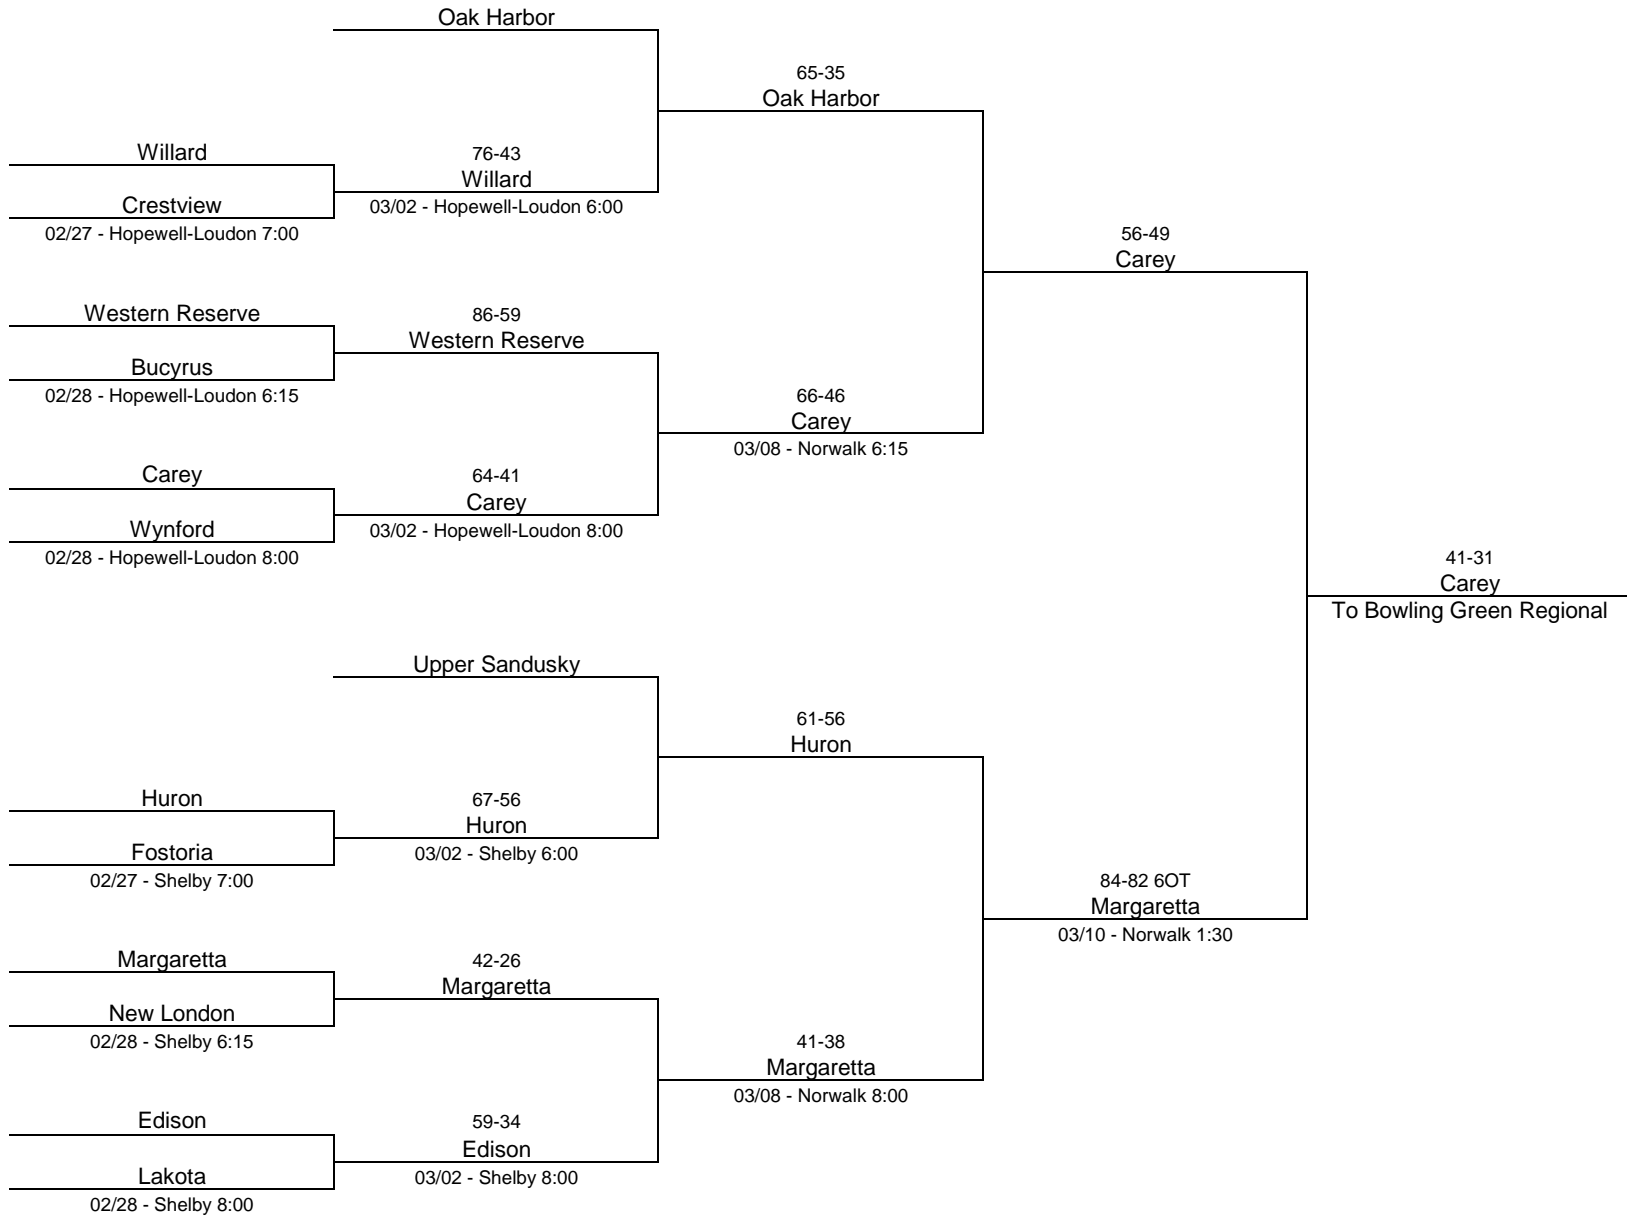

2017/18 Division I - University of Toledo Bracket 1

2017/18 Division I - University of Toledo Bracket 2

2017/18 Division II - Mansfield Senior High School

2017/18 Division II - Ohio Northern University

2017/18 Division III - Lima Senior High School

2017/18 Division III - Norwalk High School

2017/18 Division III - Toledo Central Catholic High School

2017/18 Division IV -Willard High School

2017/18 Division IV - Elida High School

2017/18 Division IV - Liberty-Benton High School