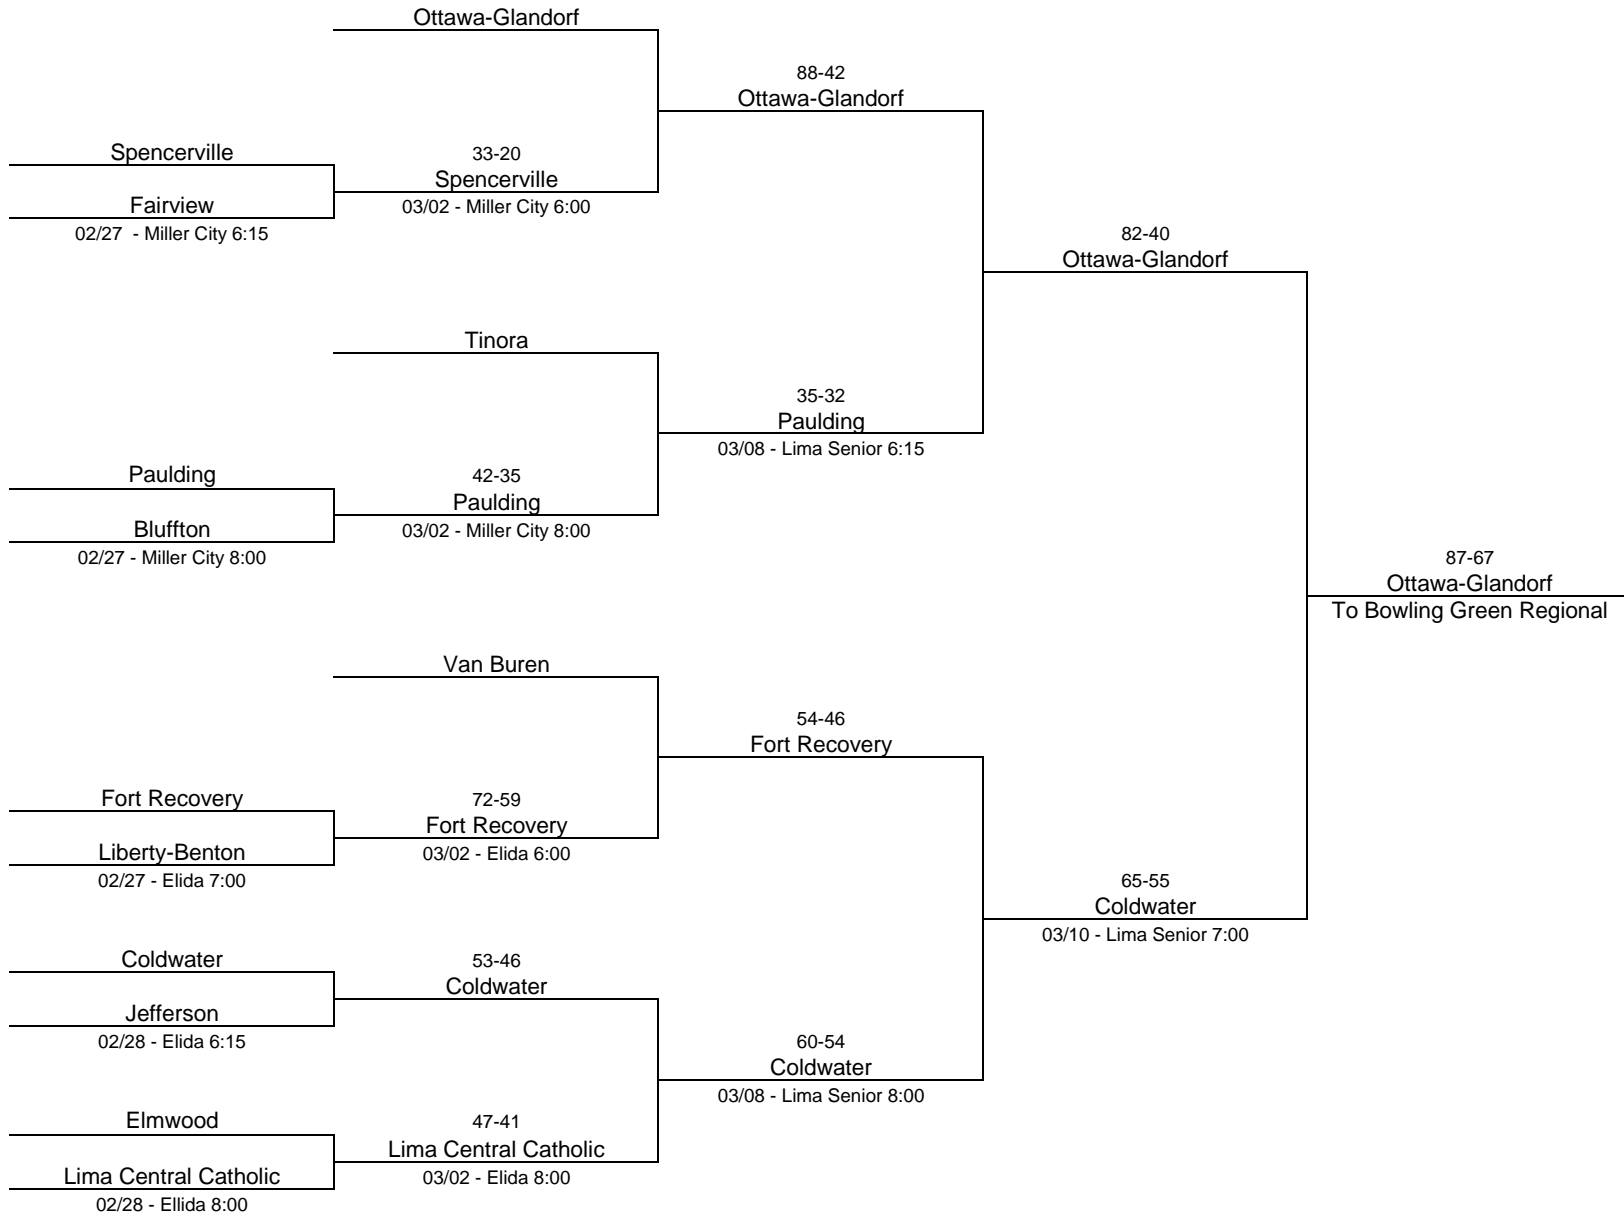

2017/18 Division I - University of Toledo Bracket 1

2017/18 Division I - University of Toledo Bracket 2

2017/18 Division II - Mansfield Senior High School

2017/18 Division II - Ohio Northern University

2017/18 Division III - Lima Senior High School

2017/18 Division III - Norwalk High School

2017/18 Division III - Toledo Central Catholic High School

2017/18 Division IV -Willard High School

2017/18 Division IV - Elida High School

2017/18 Division IV - Liberty-Benton High School