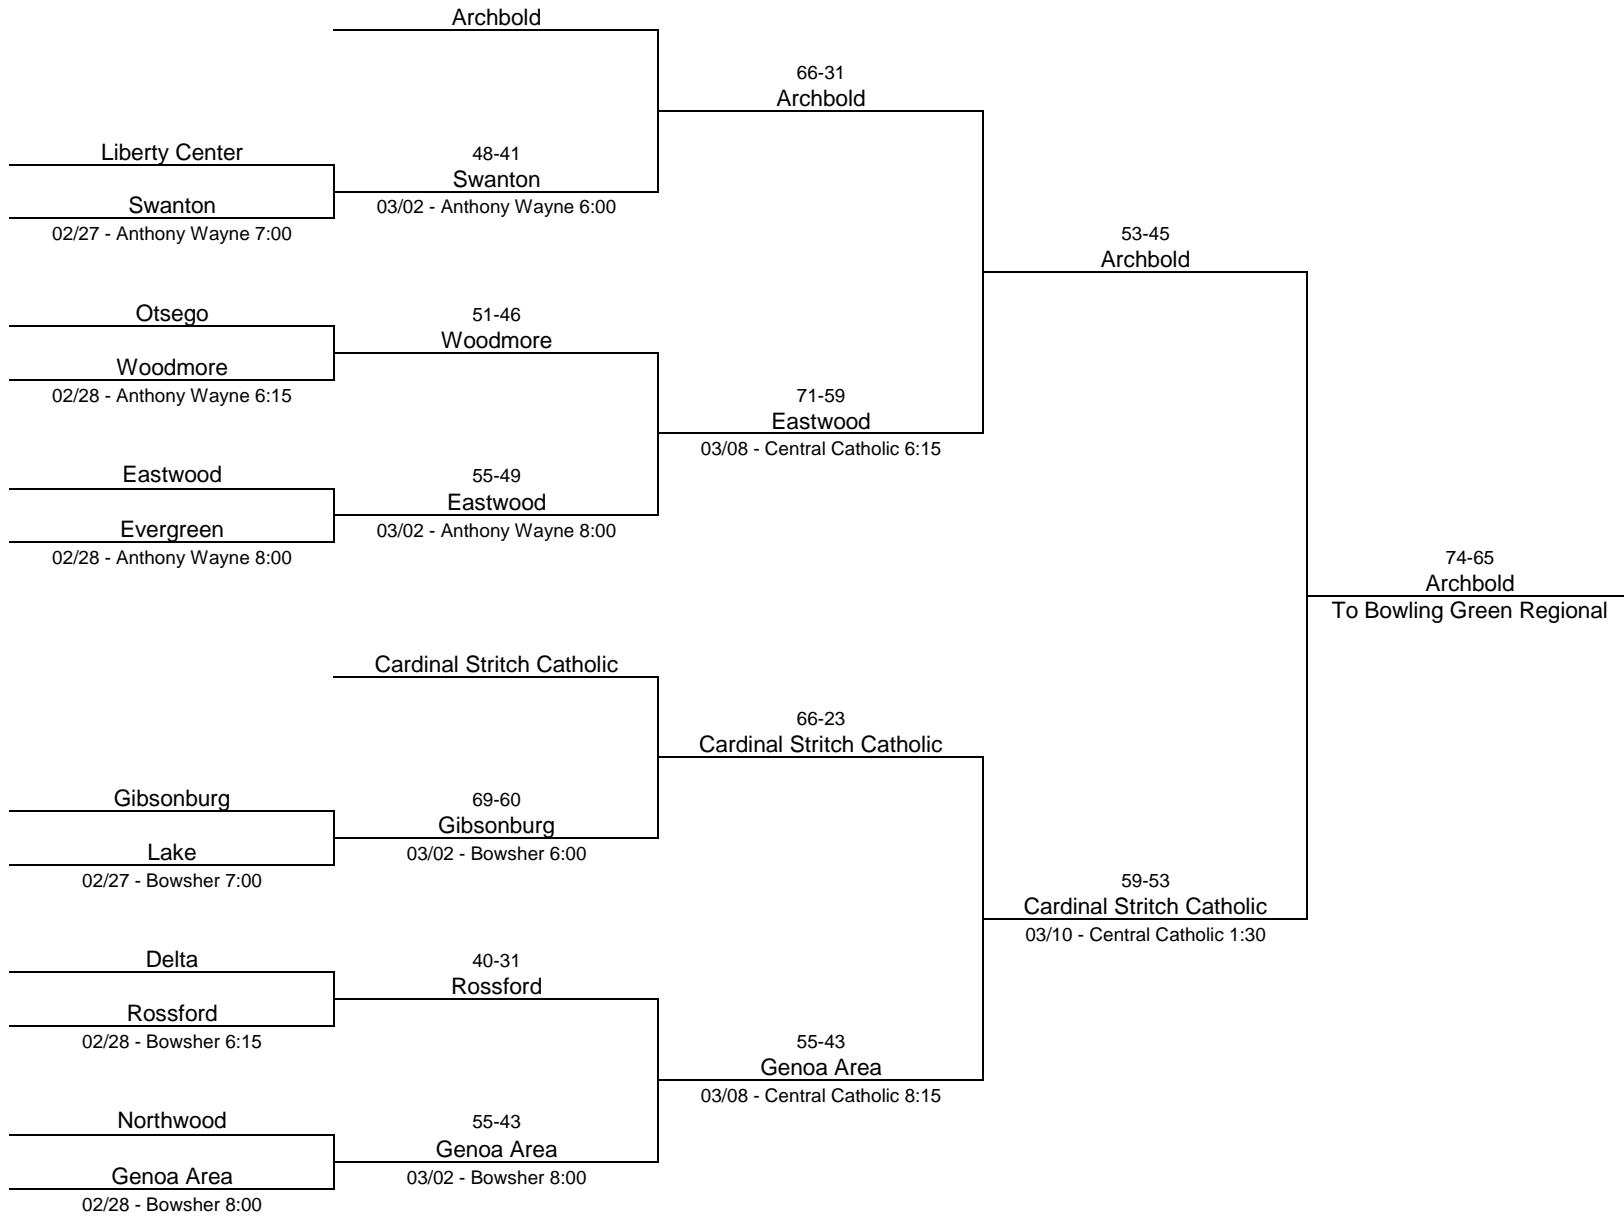

2017/18 Division III - Toledo Central Catholic High School