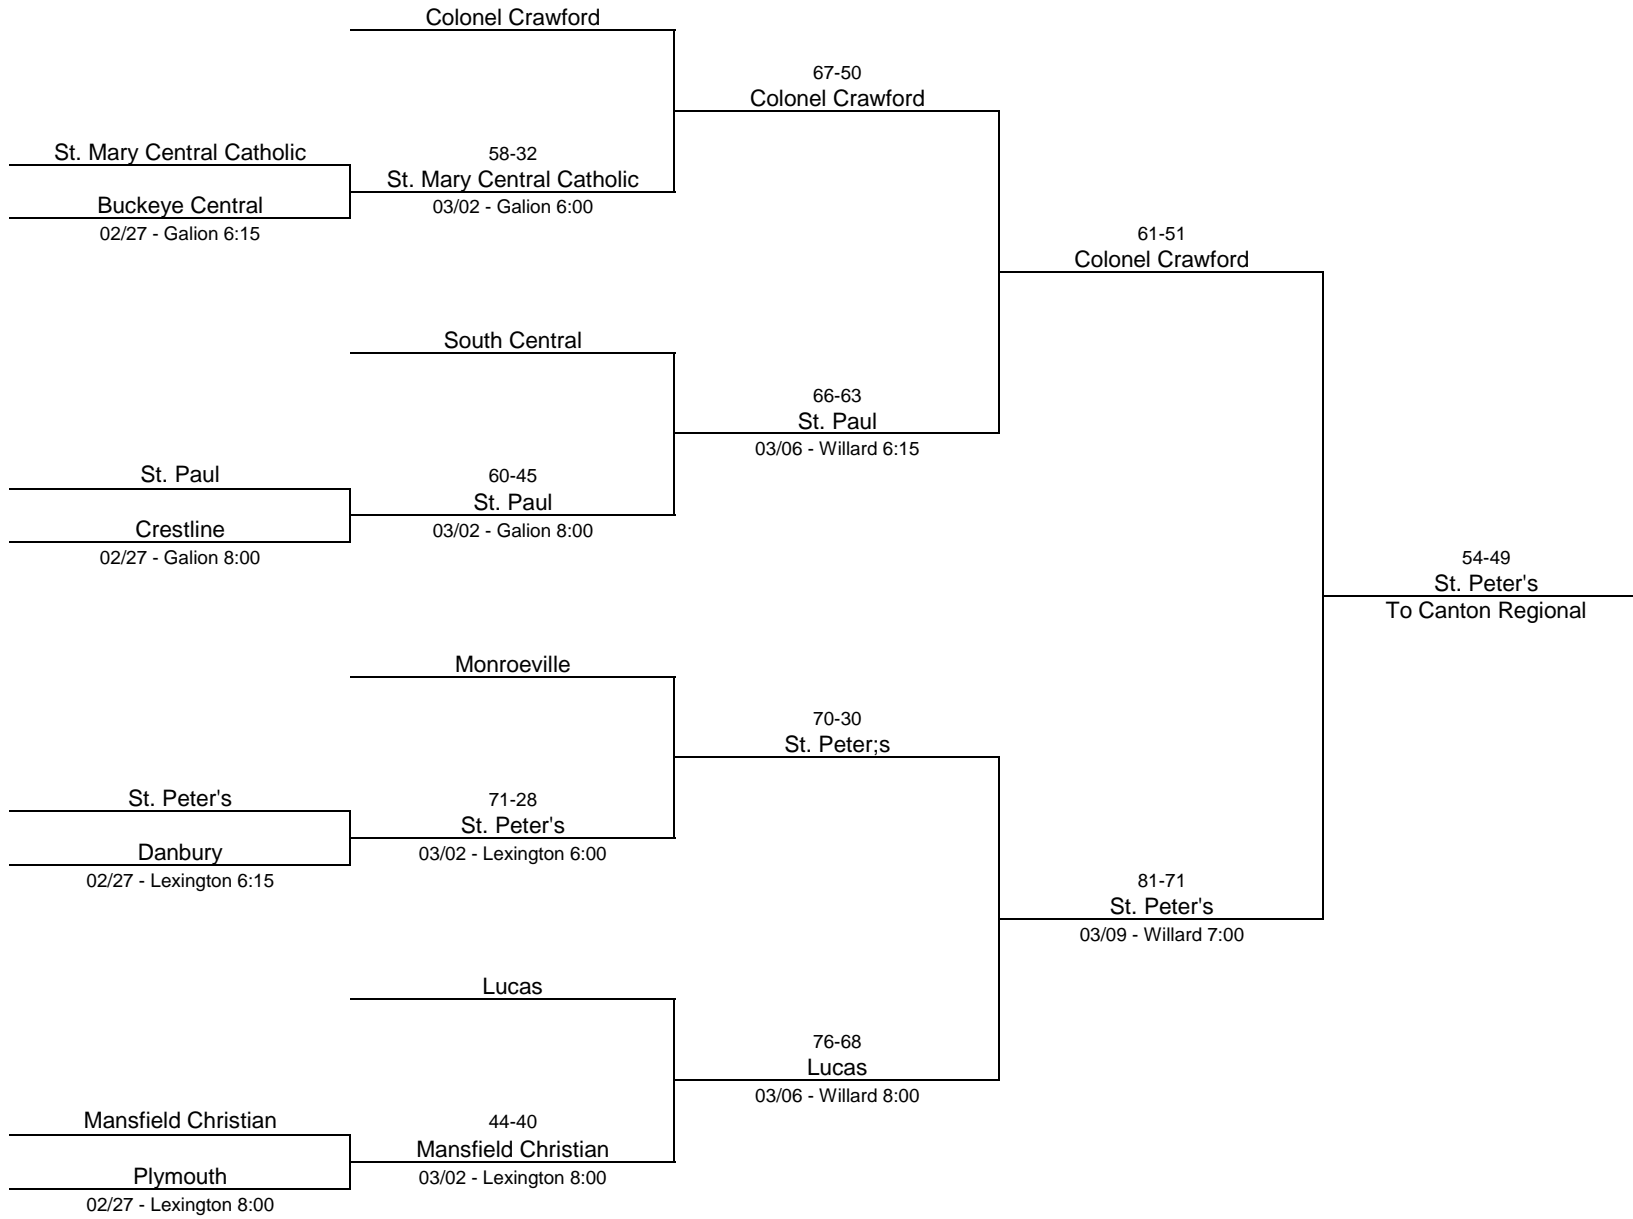

2017/18 Division I - University of Toledo Bracket 1

2017/18 Division I - University of Toledo Bracket 2

2017/18 Division II - Mansfield Senior High School

2017/18 Division II - Ohio Northern University

2017/18 Division III - Lima Senior High School

2017/18 Division III - Norwalk High School

2017/18 Division III - Toledo Central Catholic High School

2017/18 Division IV -Willard High School

2017/18 Division IV - Elida High School

2017/18 Division IV - Liberty-Benton High School