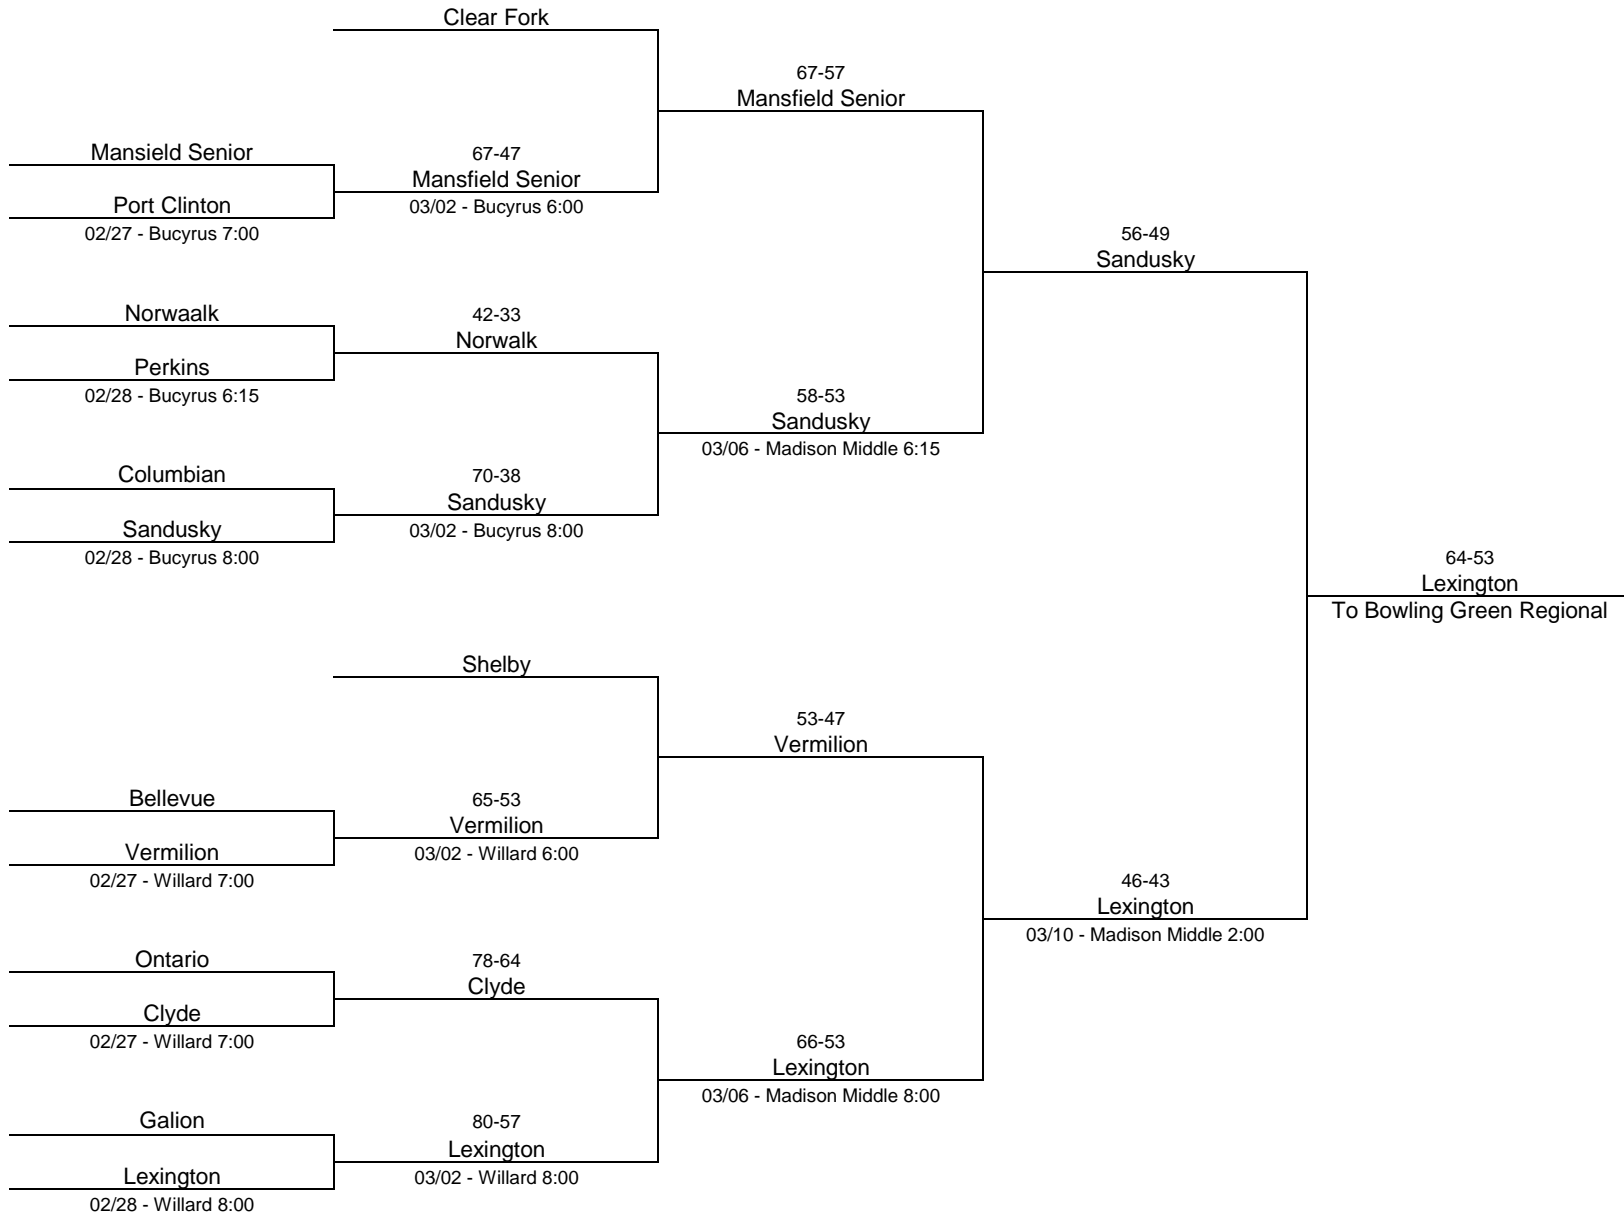

2017/18 Division I - University of Toledo Bracket 1

2017/18 Division I - University of Toledo Bracket 2

2017/18 Division II - Mansfield Senior High School

2017/18 Division II - Ohio Northern University

2017/18 Division III - Lima Senior High School

2017/18 Division III - Norwalk High School

2017/18 Division III - Toledo Central Catholic High School

2017/18 Division IV -Willard High School

2017/18 Division IV - Elida High School

2017/18 Division IV - Liberty-Benton High School