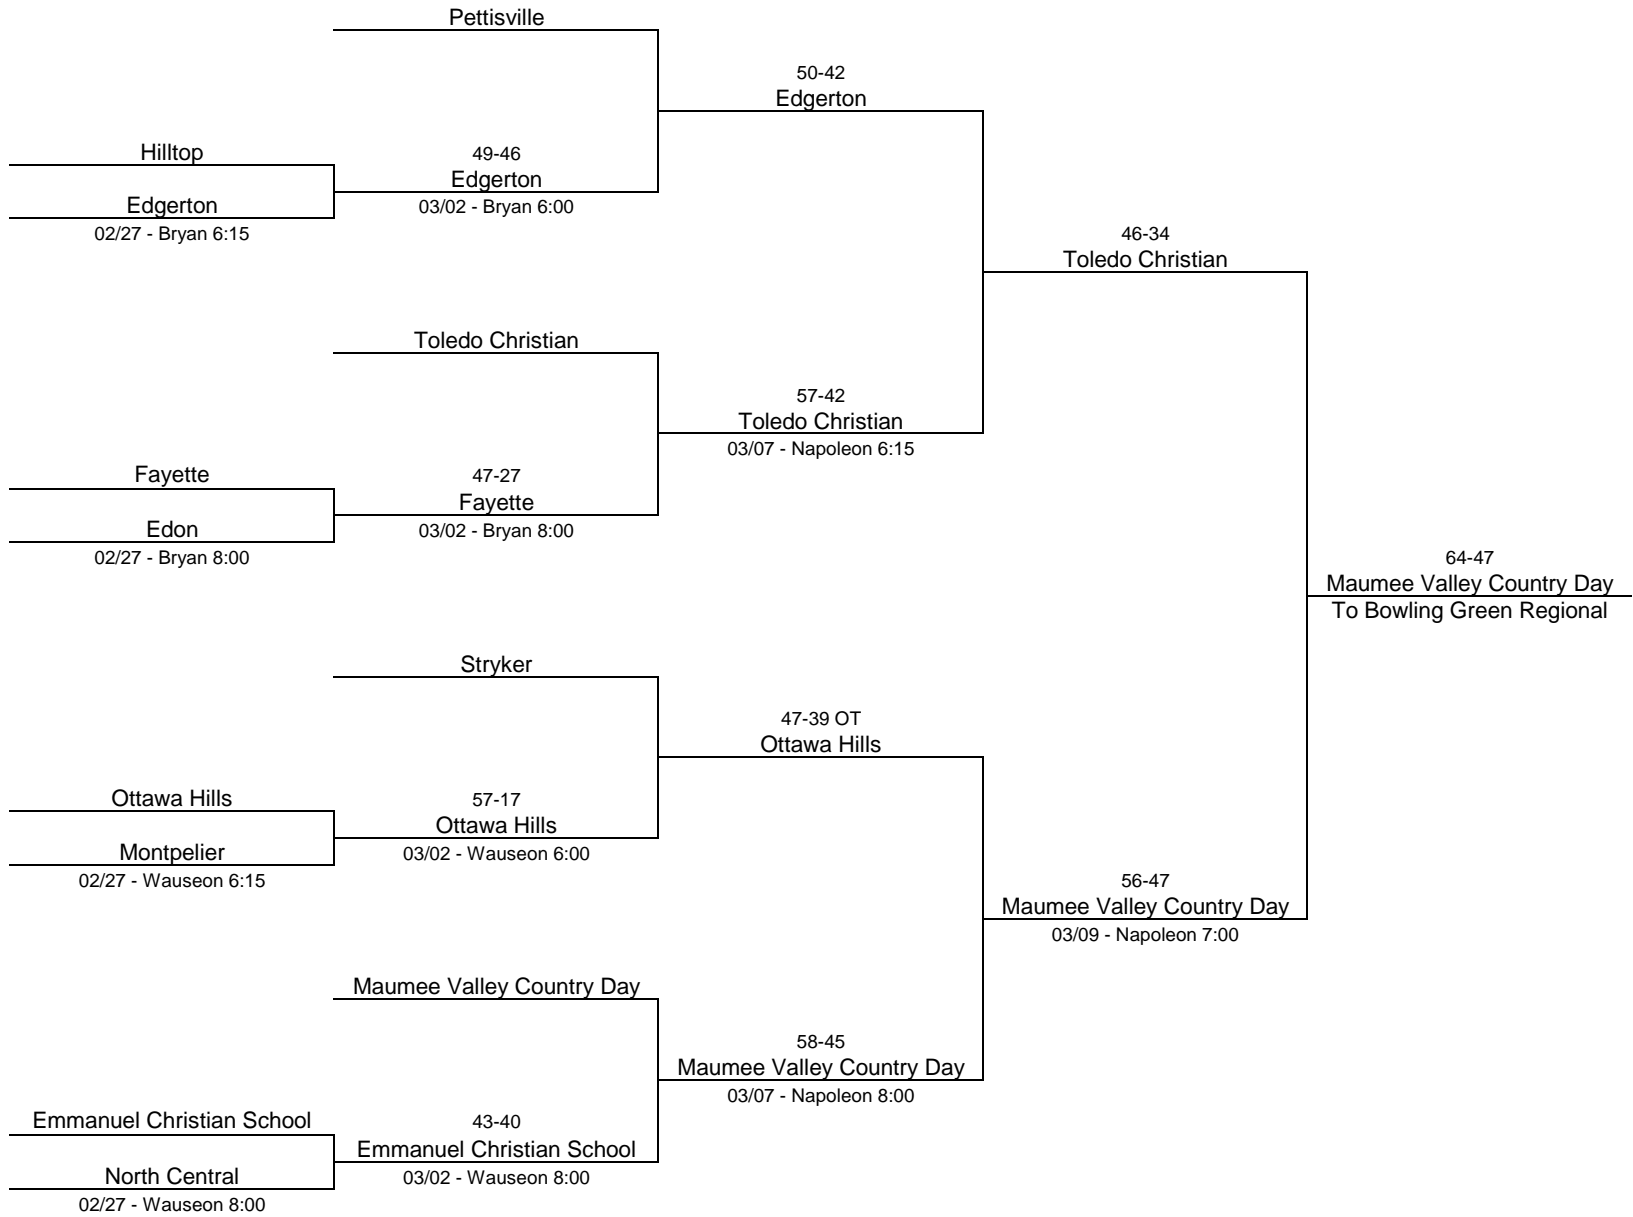

2017/18 Division IV - Napoleon High School