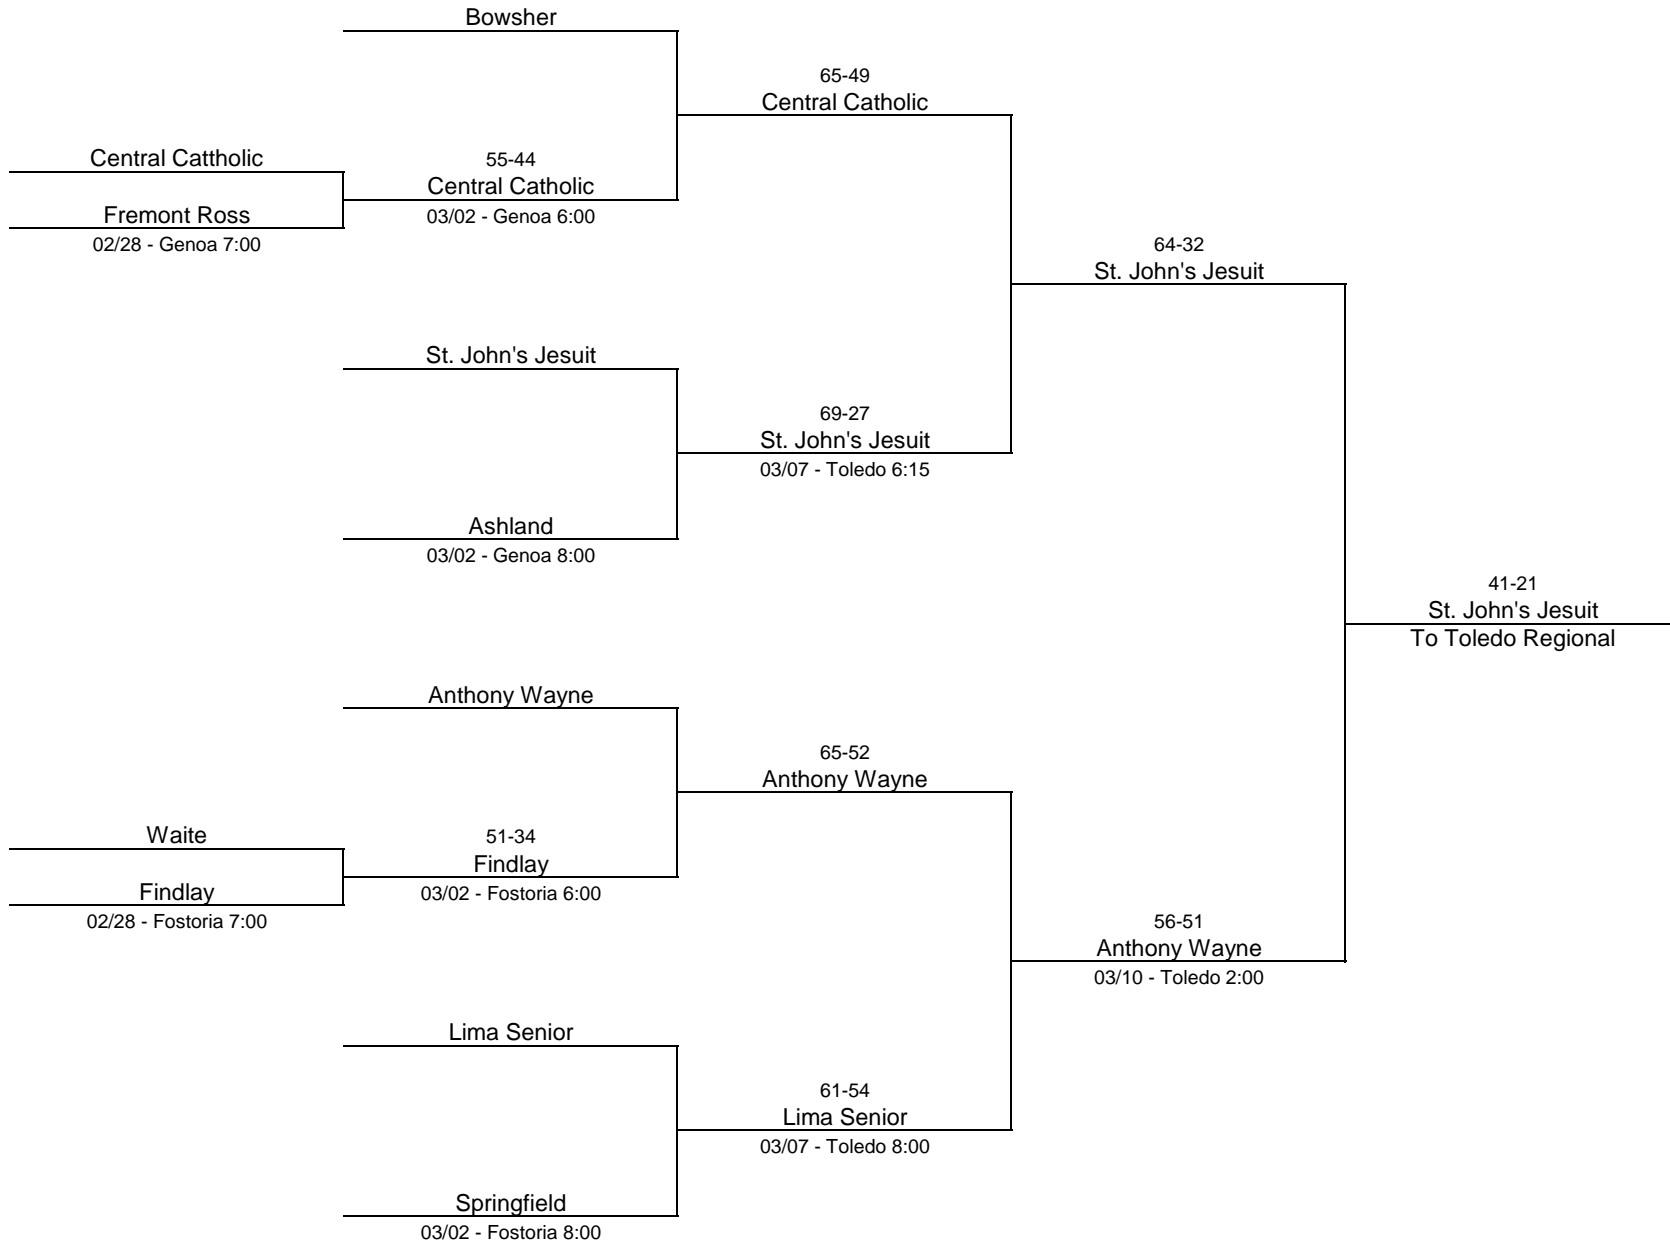

2017/18 Division I - University of Toledo Bracket 1

2017/18 Division I - University of Toledo Bracket 2

2017/18 Division II - Mansfield Senior High School

2017/18 Division II - Ohio Northern University

2017/18 Division III - Lima Senior High School