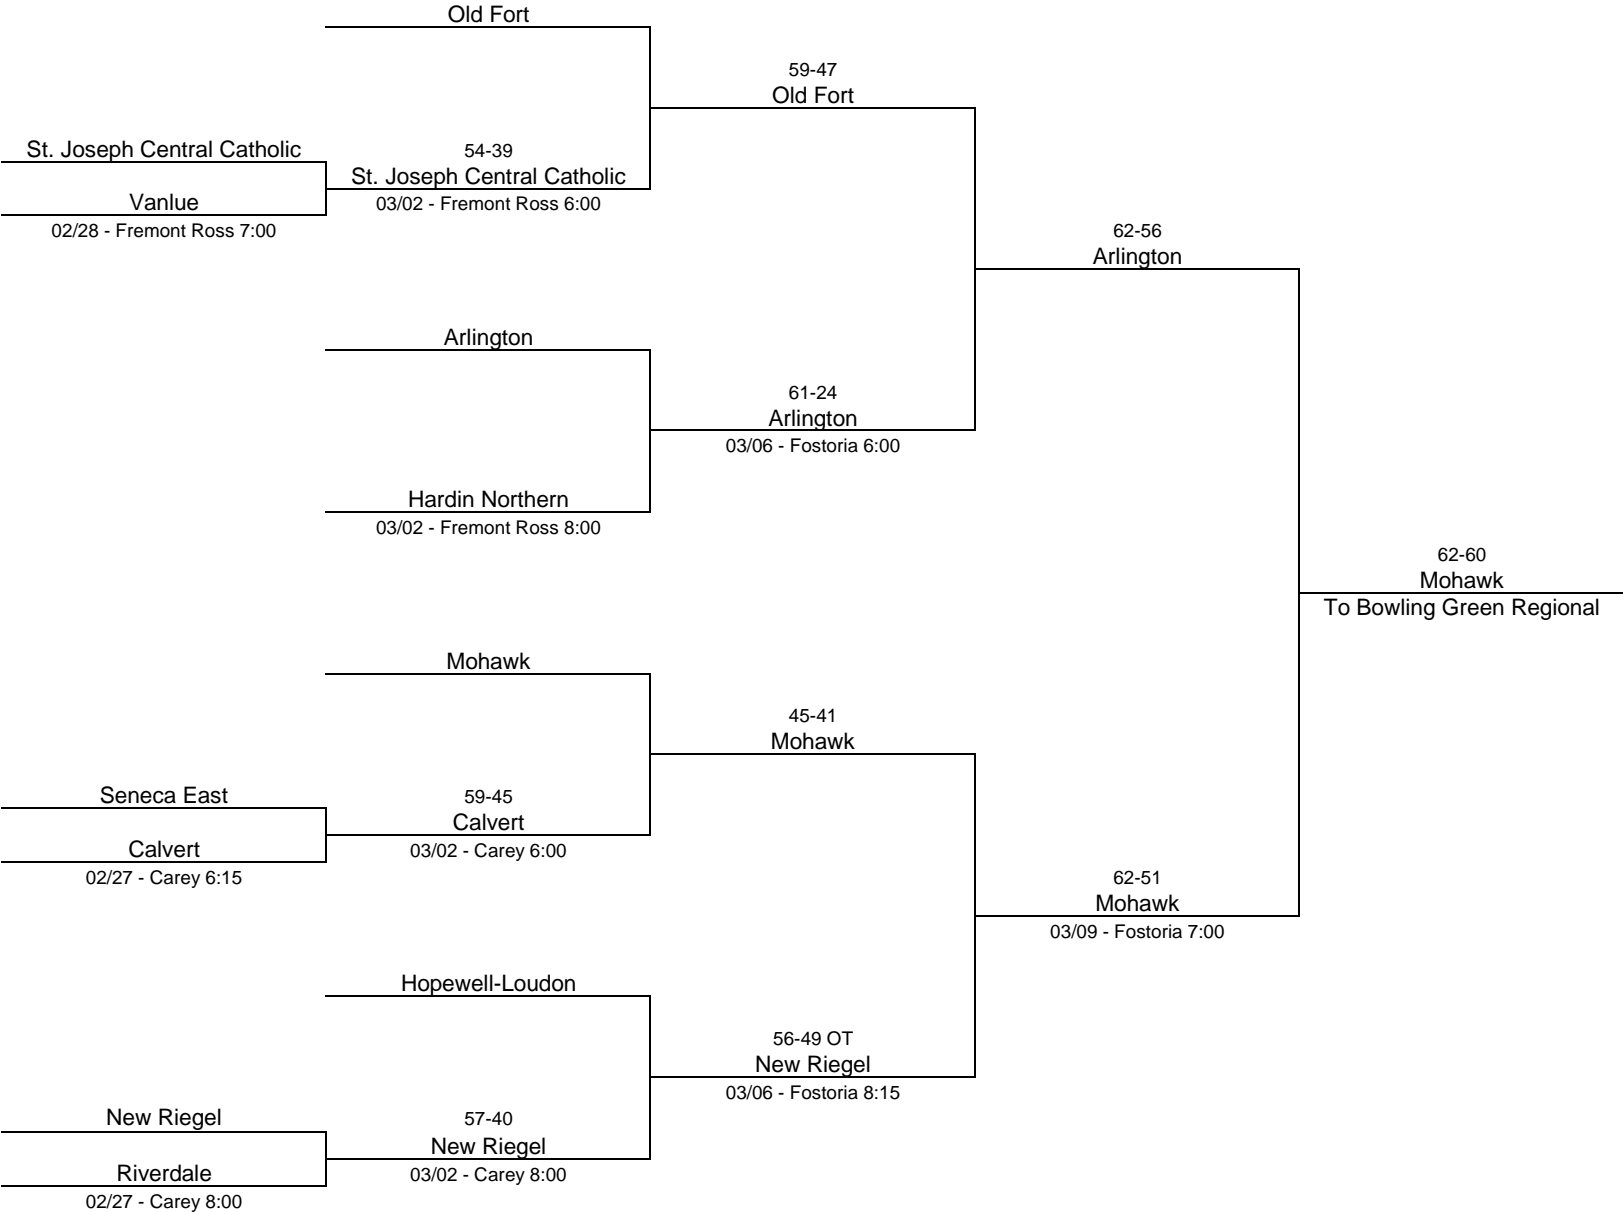

2017/18 Division IV - Fostoria High School