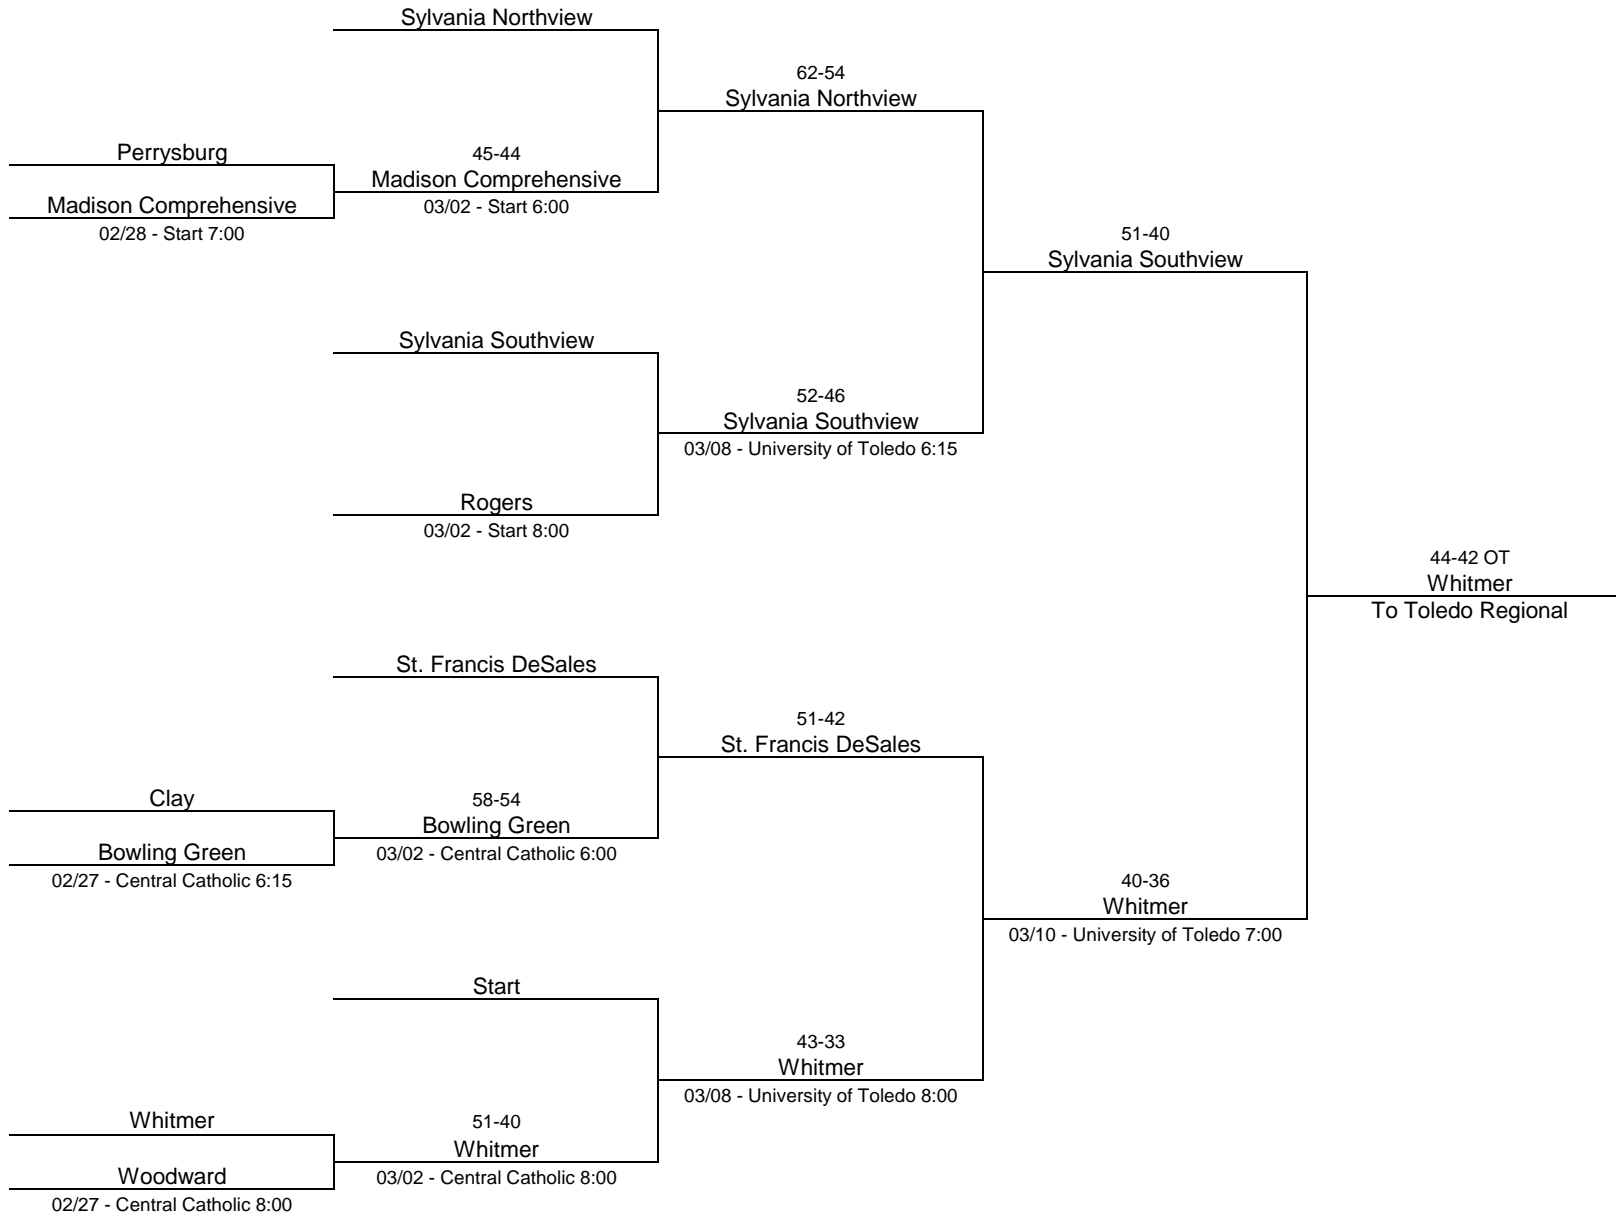

2017/18 Division I - University of Toledo Bracket 1

2017/18 Division I - University of Toledo Bracket 2

2017/18 Division II - Mansfield Senior High School

2017/18 Division II - Ohio Northern University

2017/18 Division III - Lima Senior High School

2017/18 Division III - Norwalk High School

2017/18 Division III - Toledo Central Catholic High School

2017/18 Division IV -Willard High School

2017/18 Division IV - Elida High School

2017/18 Division IV - Liberty-Benton High School