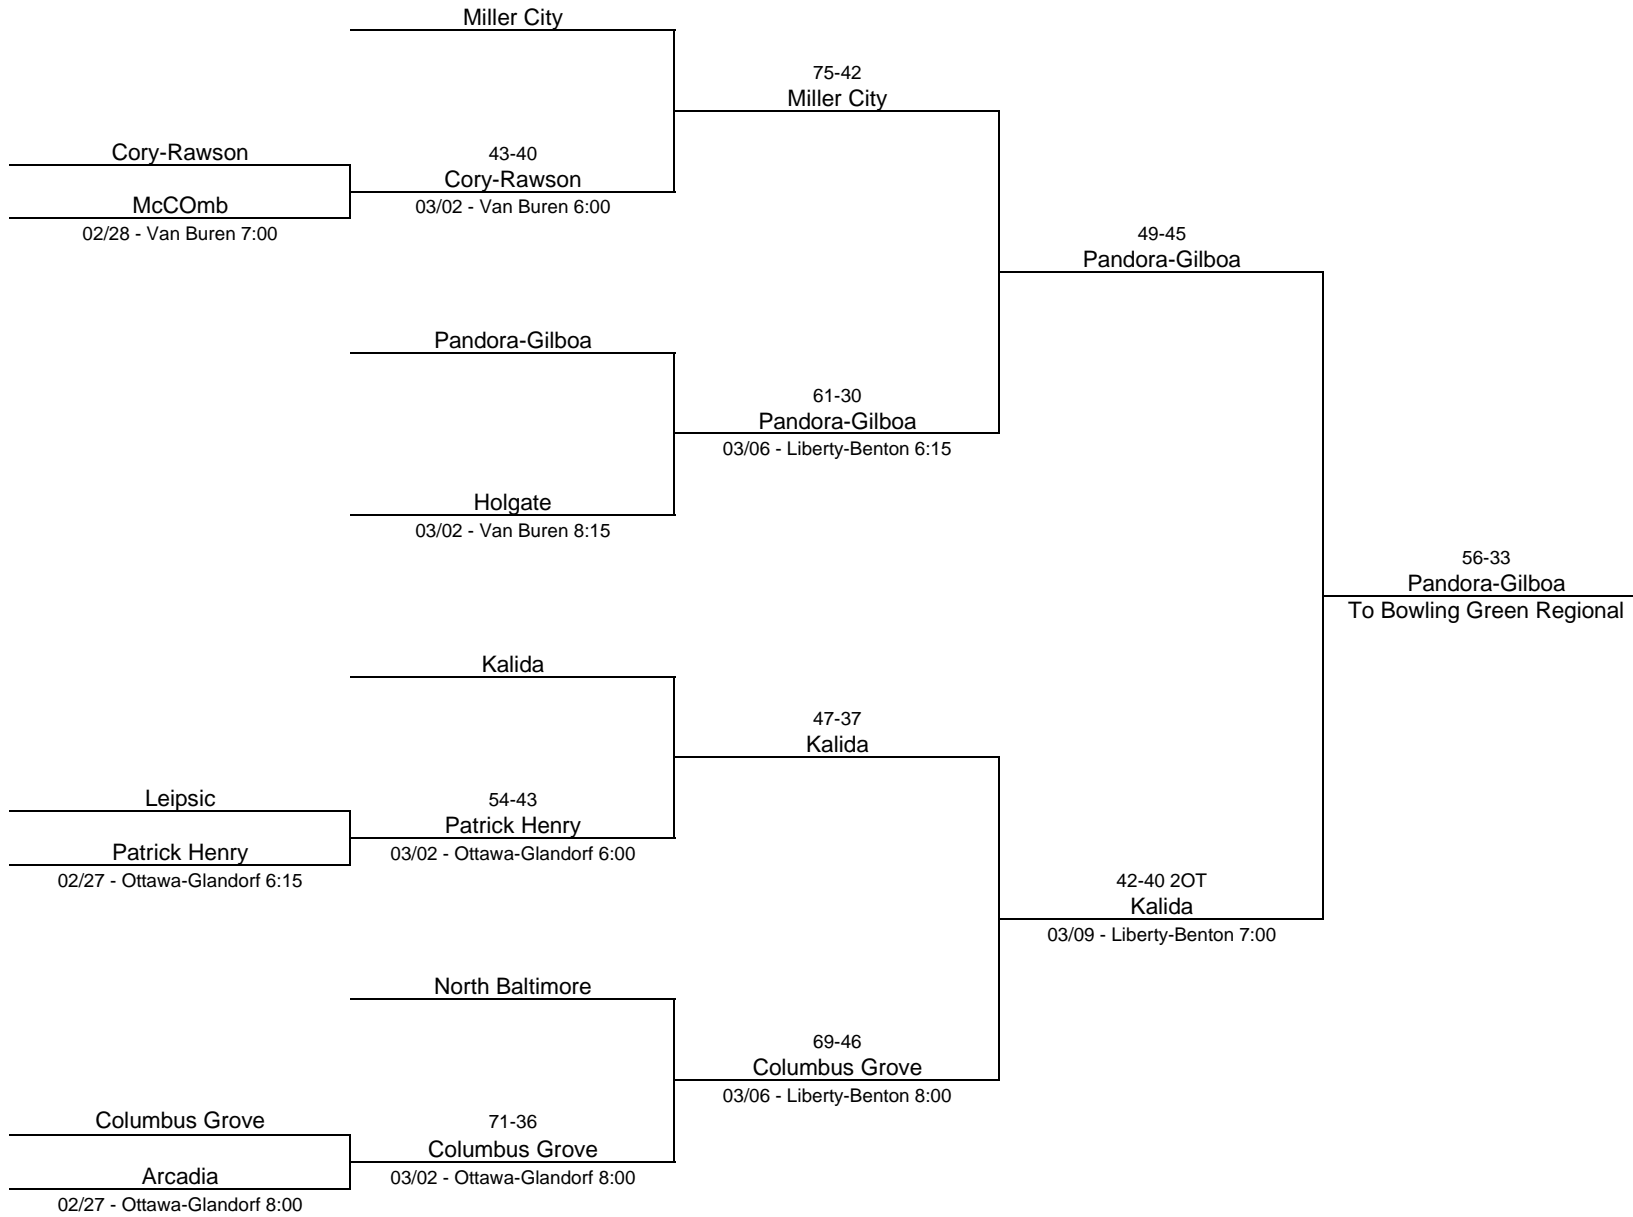

2017/18 Division I - University of Toledo Bracket 1

2017/18 Division I - University of Toledo Bracket 2

2017/18 Division II - Mansfield Senior High School

2017/18 Division II - Ohio Northern University

2017/18 Division III - Lima Senior High School

2017/18 Division III - Norwalk High School

2017/18 Division III - Toledo Central Catholic High School

2017/18 Division IV -Willard High School

2017/18 Division IV - Elida High School

2017/18 Division IV - Liberty-Benton High School