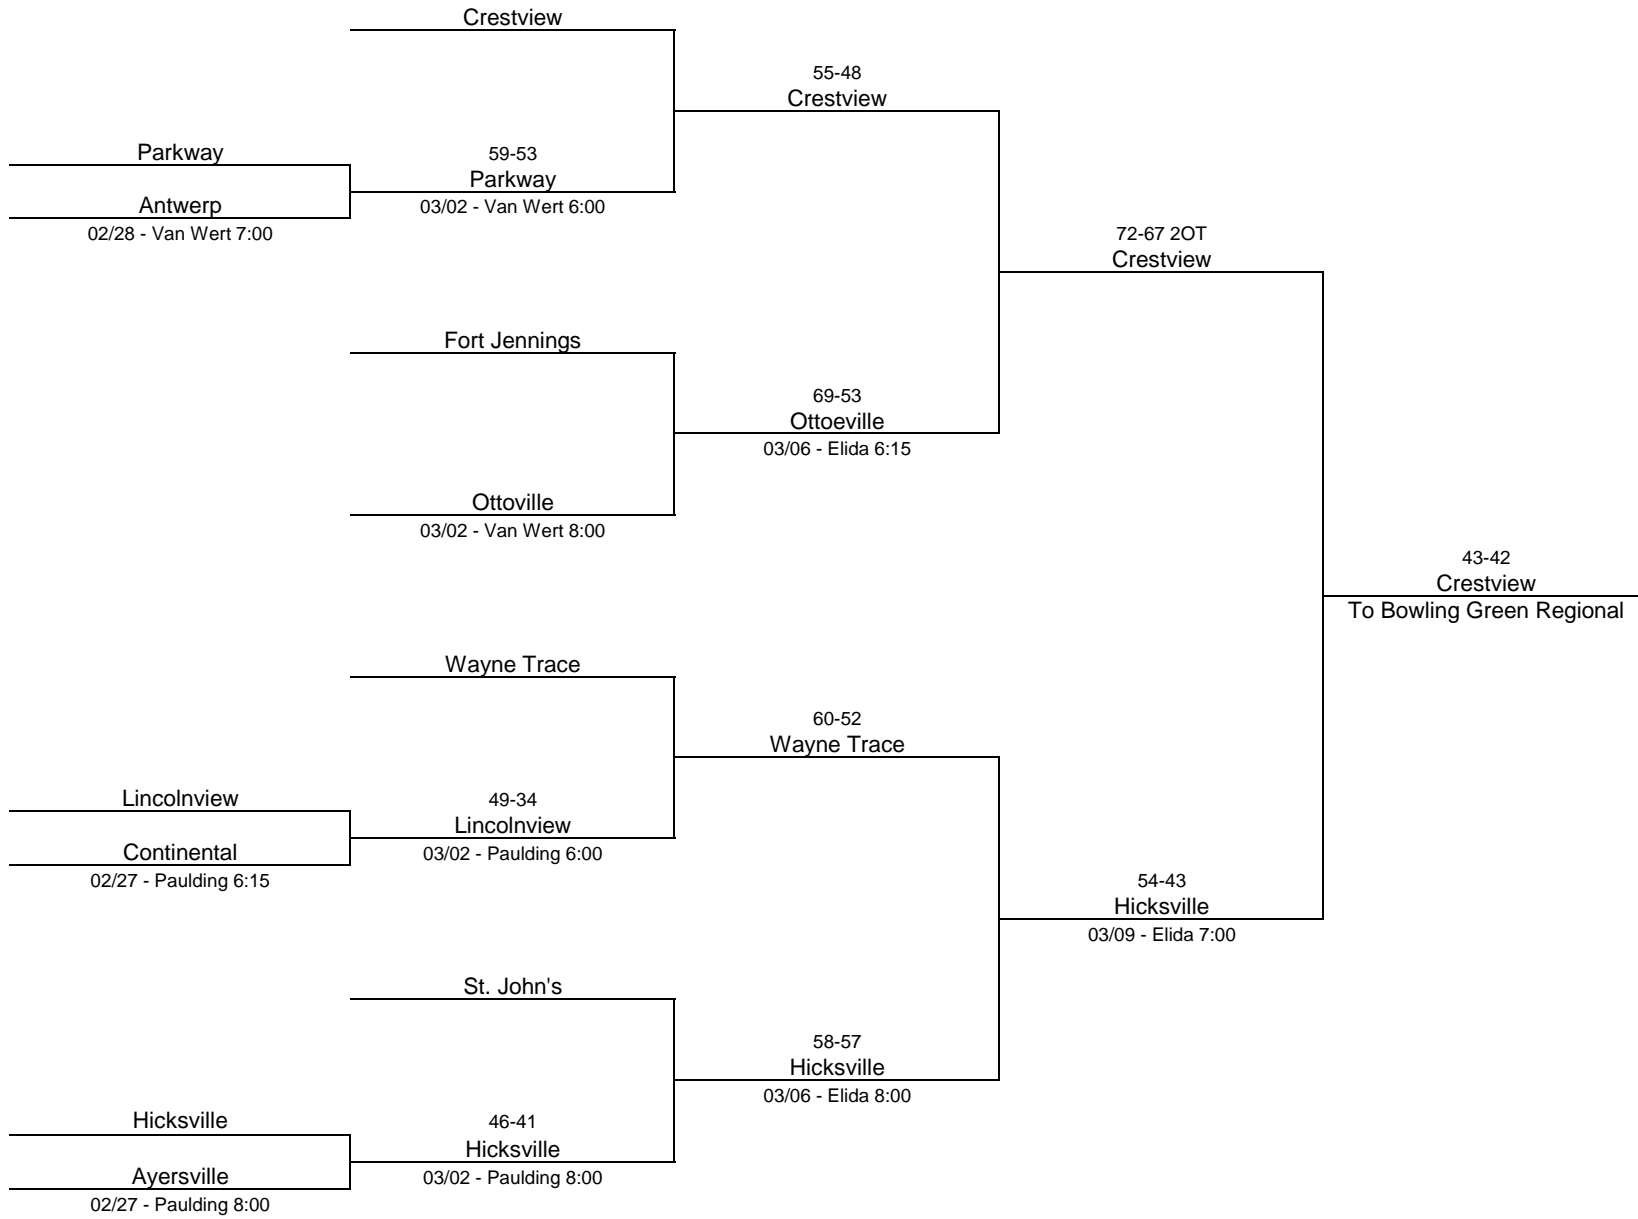

2017/18 Division I - University of Toledo Bracket 1

2017/18 Division I - University of Toledo Bracket 2

2017/18 Division II - Mansfield Senior High School

2017/18 Division II - Ohio Northern University

2017/18 Division III - Lima Senior High School

2017/18 Division III - Norwalk High School

2017/18 Division III - Toledo Central Catholic High School

2017/18 Division IV -Willard High School

2017/18 Division IV - Elida High School

2017/18 Division IV - Liberty-Benton High School