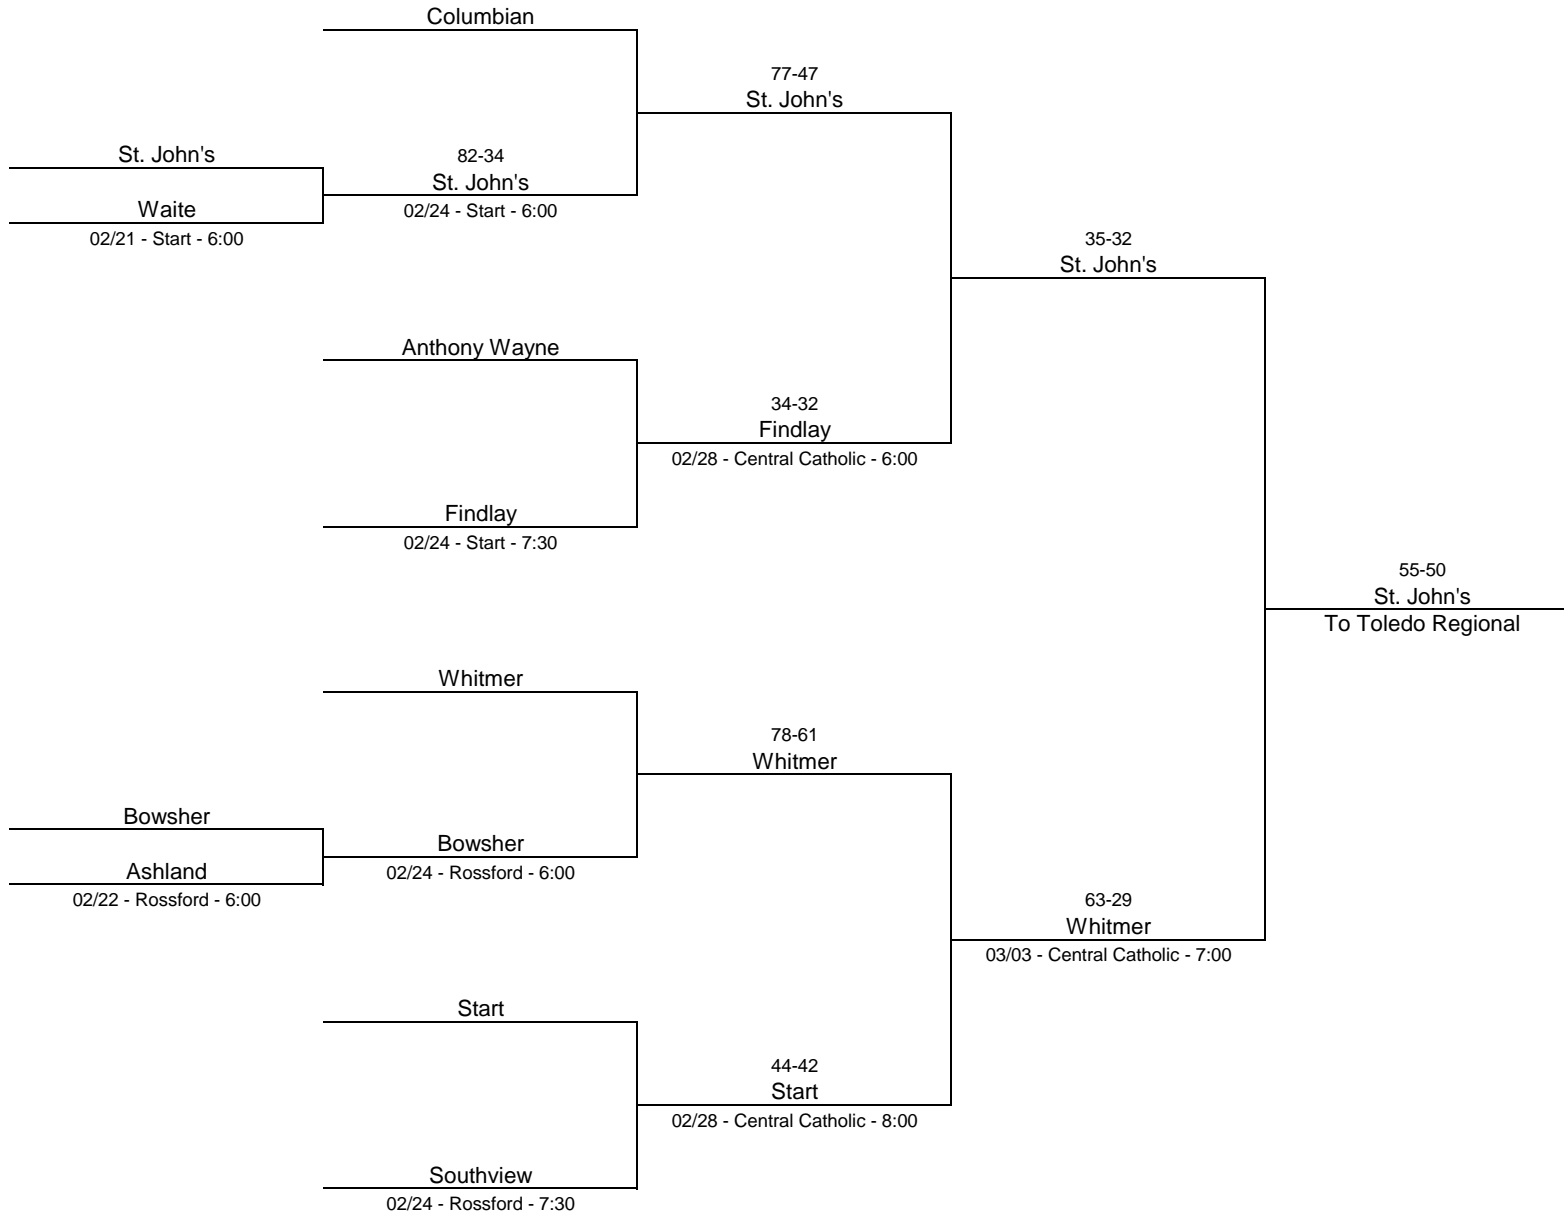

2022/23 Division I - Central Catholic High School