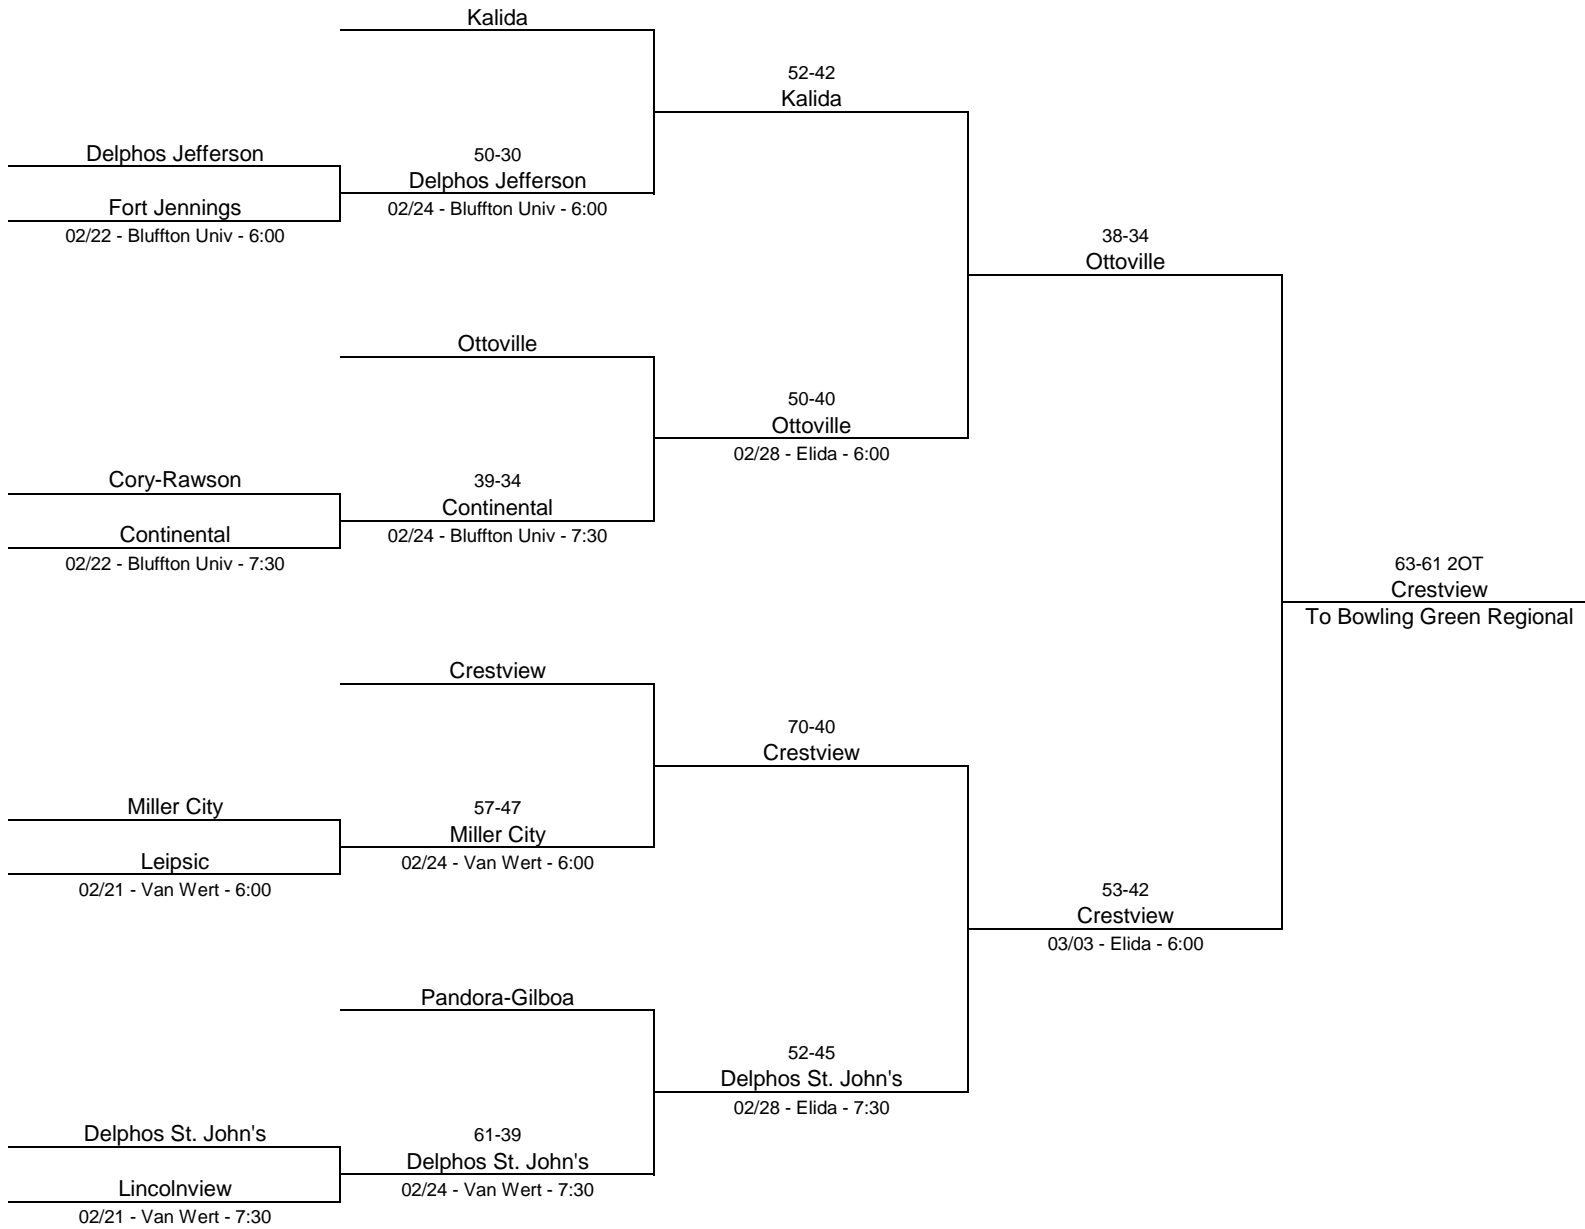

2022/23 Division IV - Elida High School