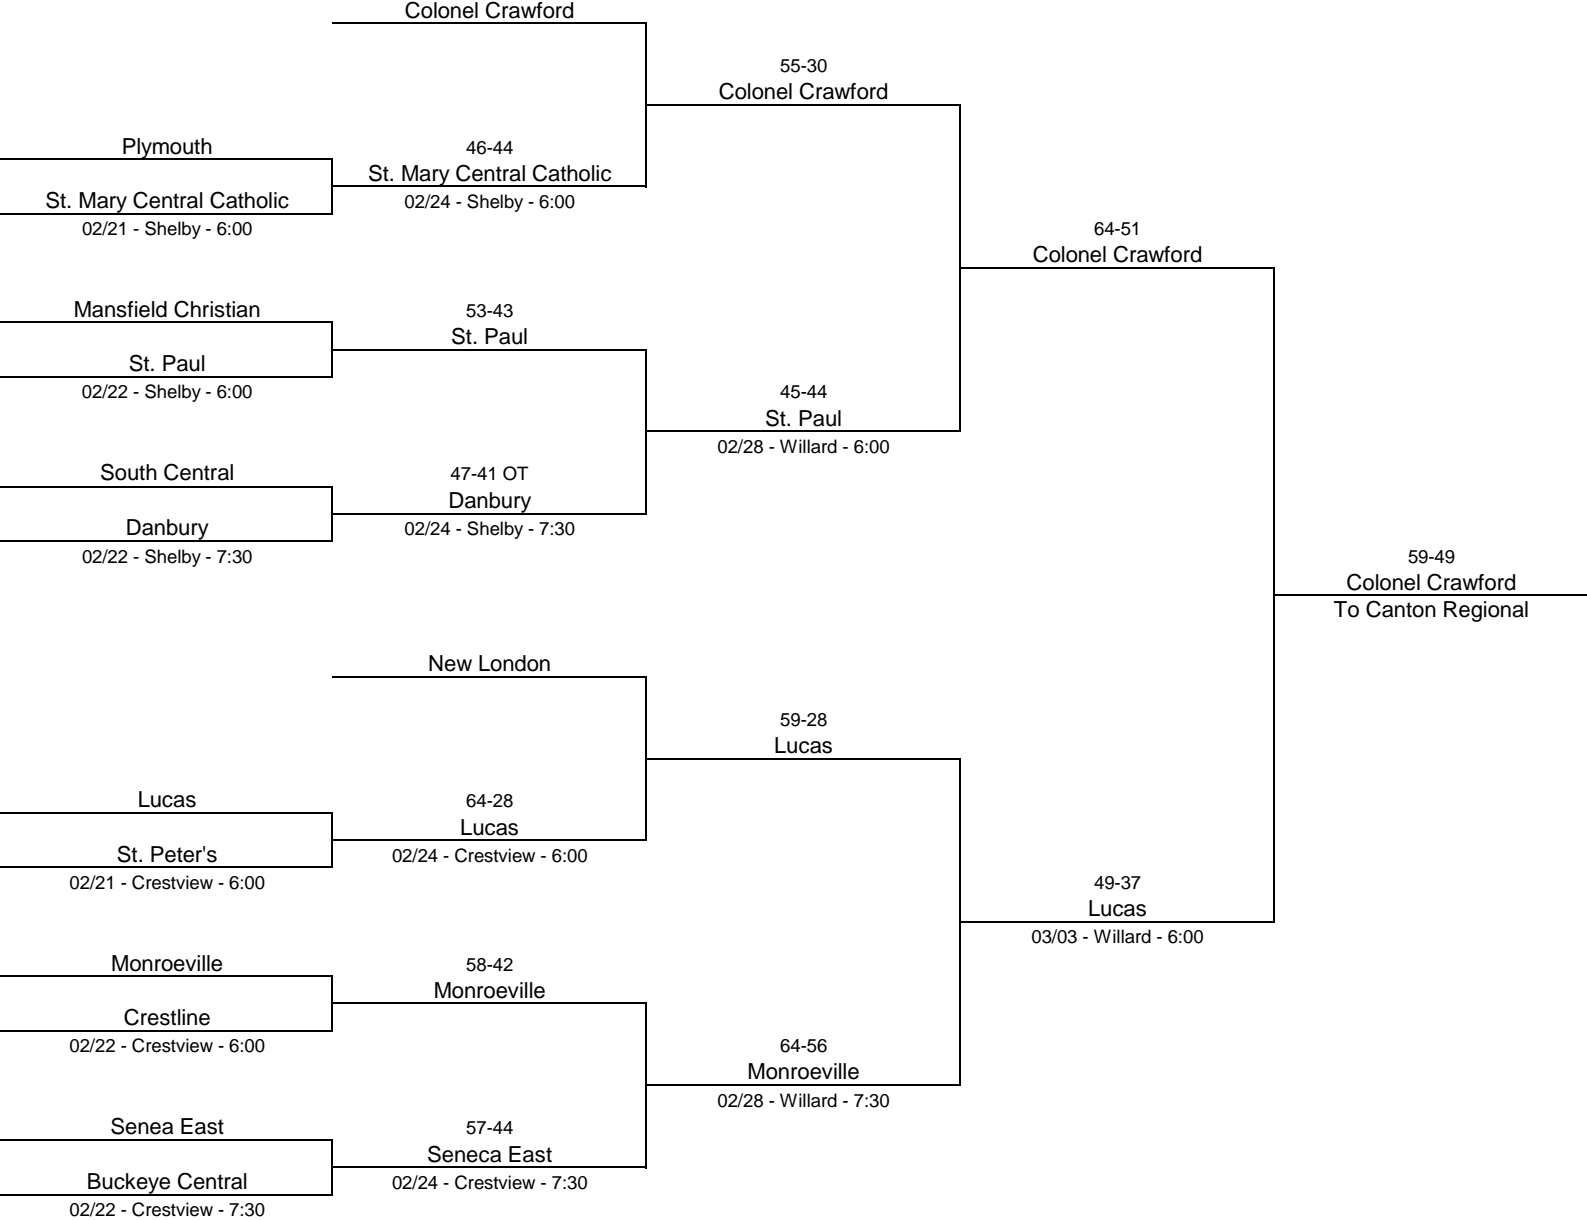

2022/23 Division IV - Willard High School