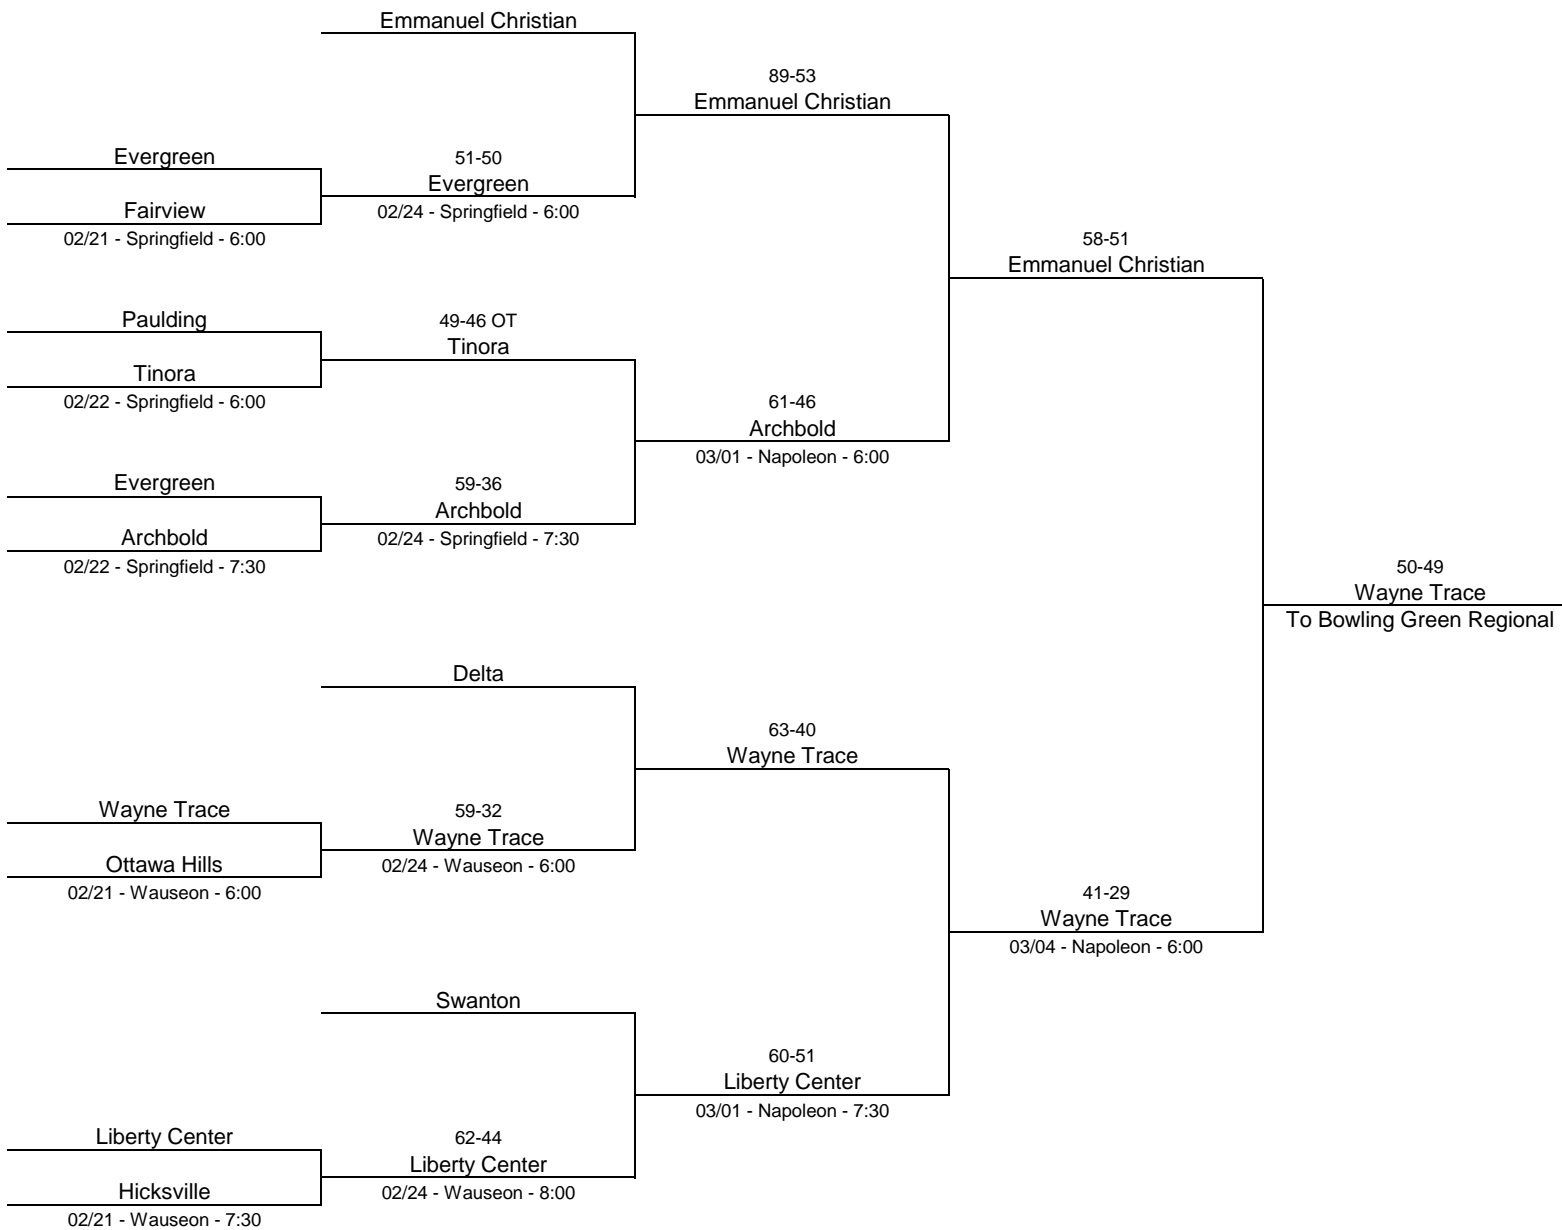

2022/23 Division III - Napoleon High School