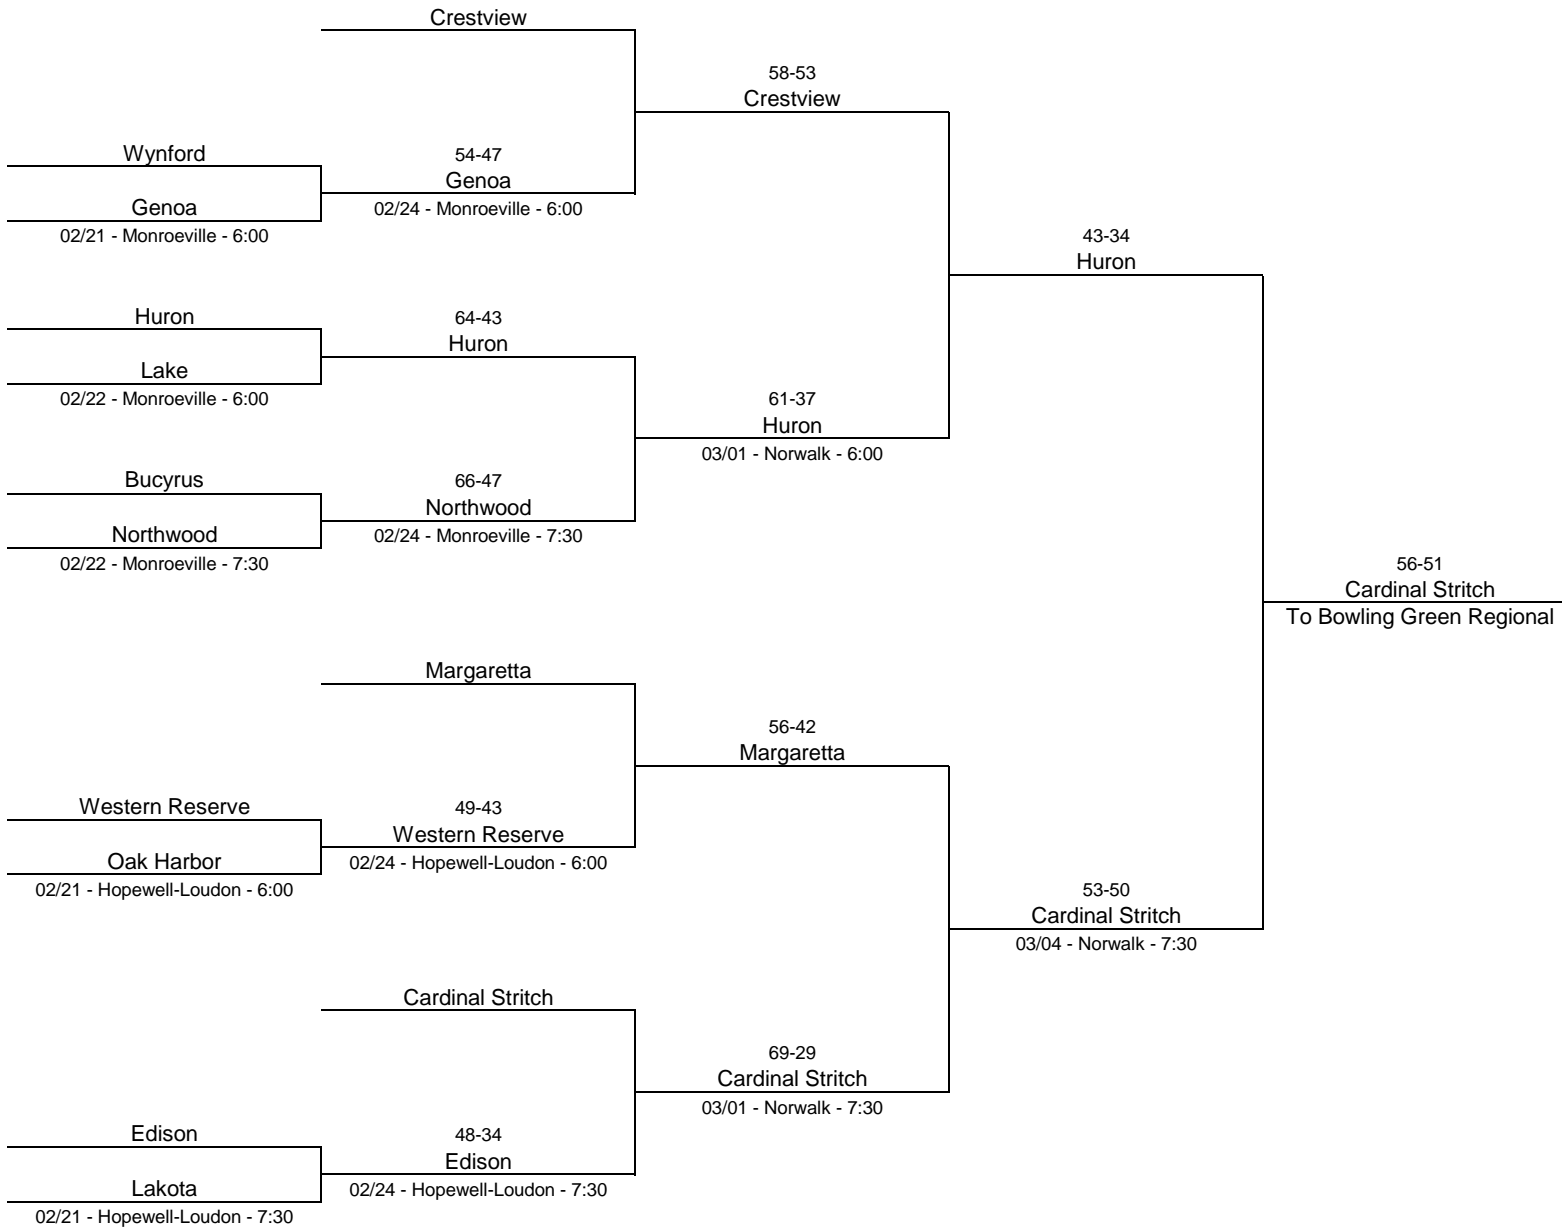

2022/23 Division III - Norwalk High School