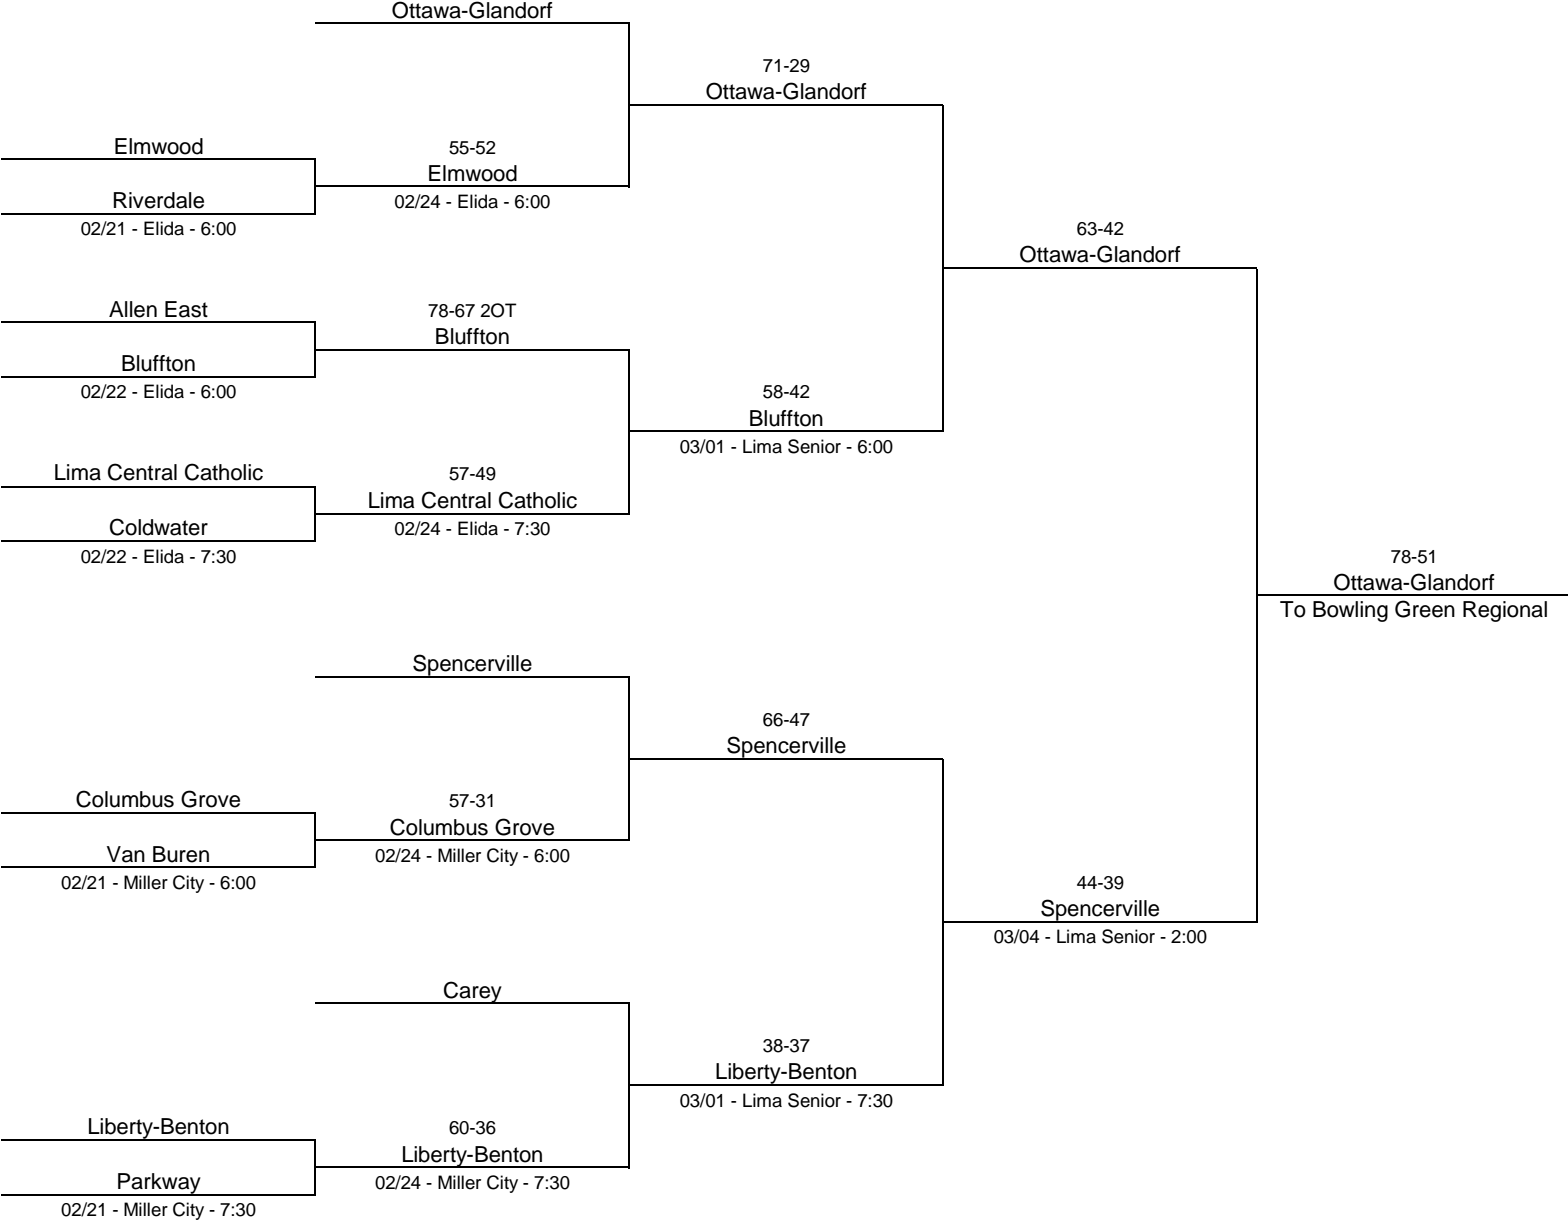

2022/23 Division III - Lima Senior High School