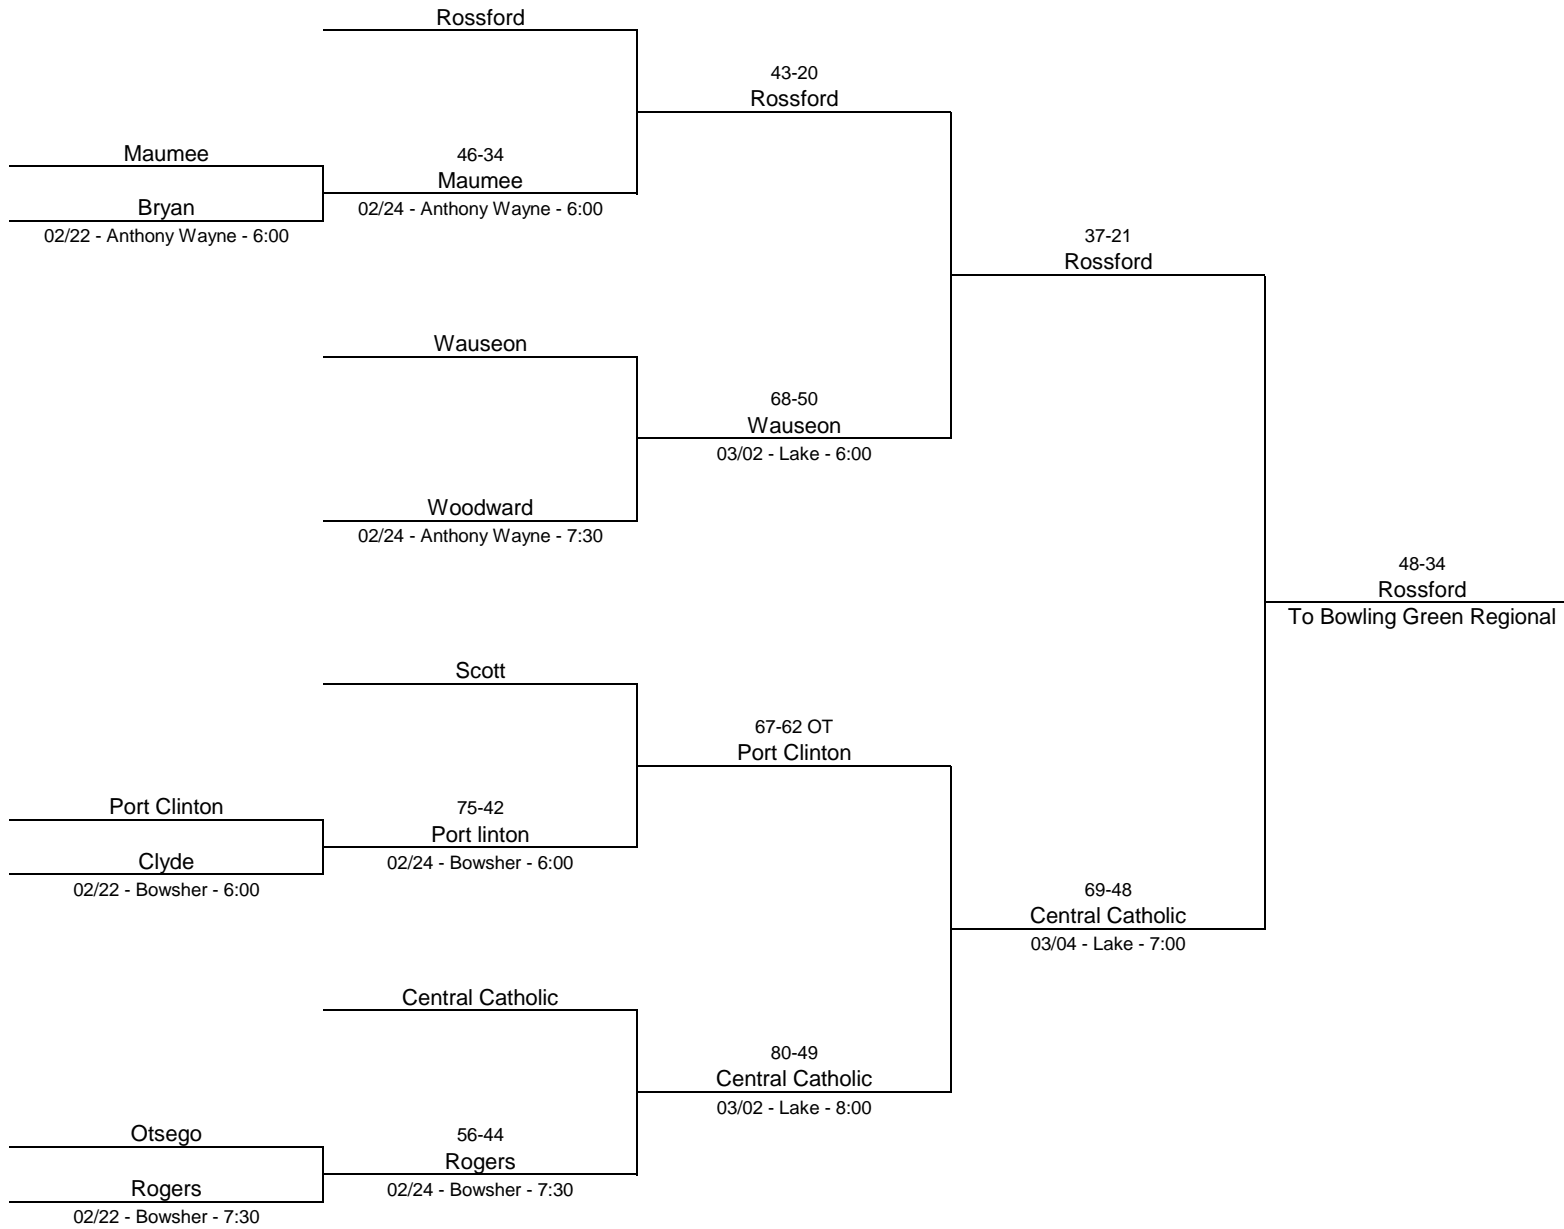

2022/23 Division II - Lake High School