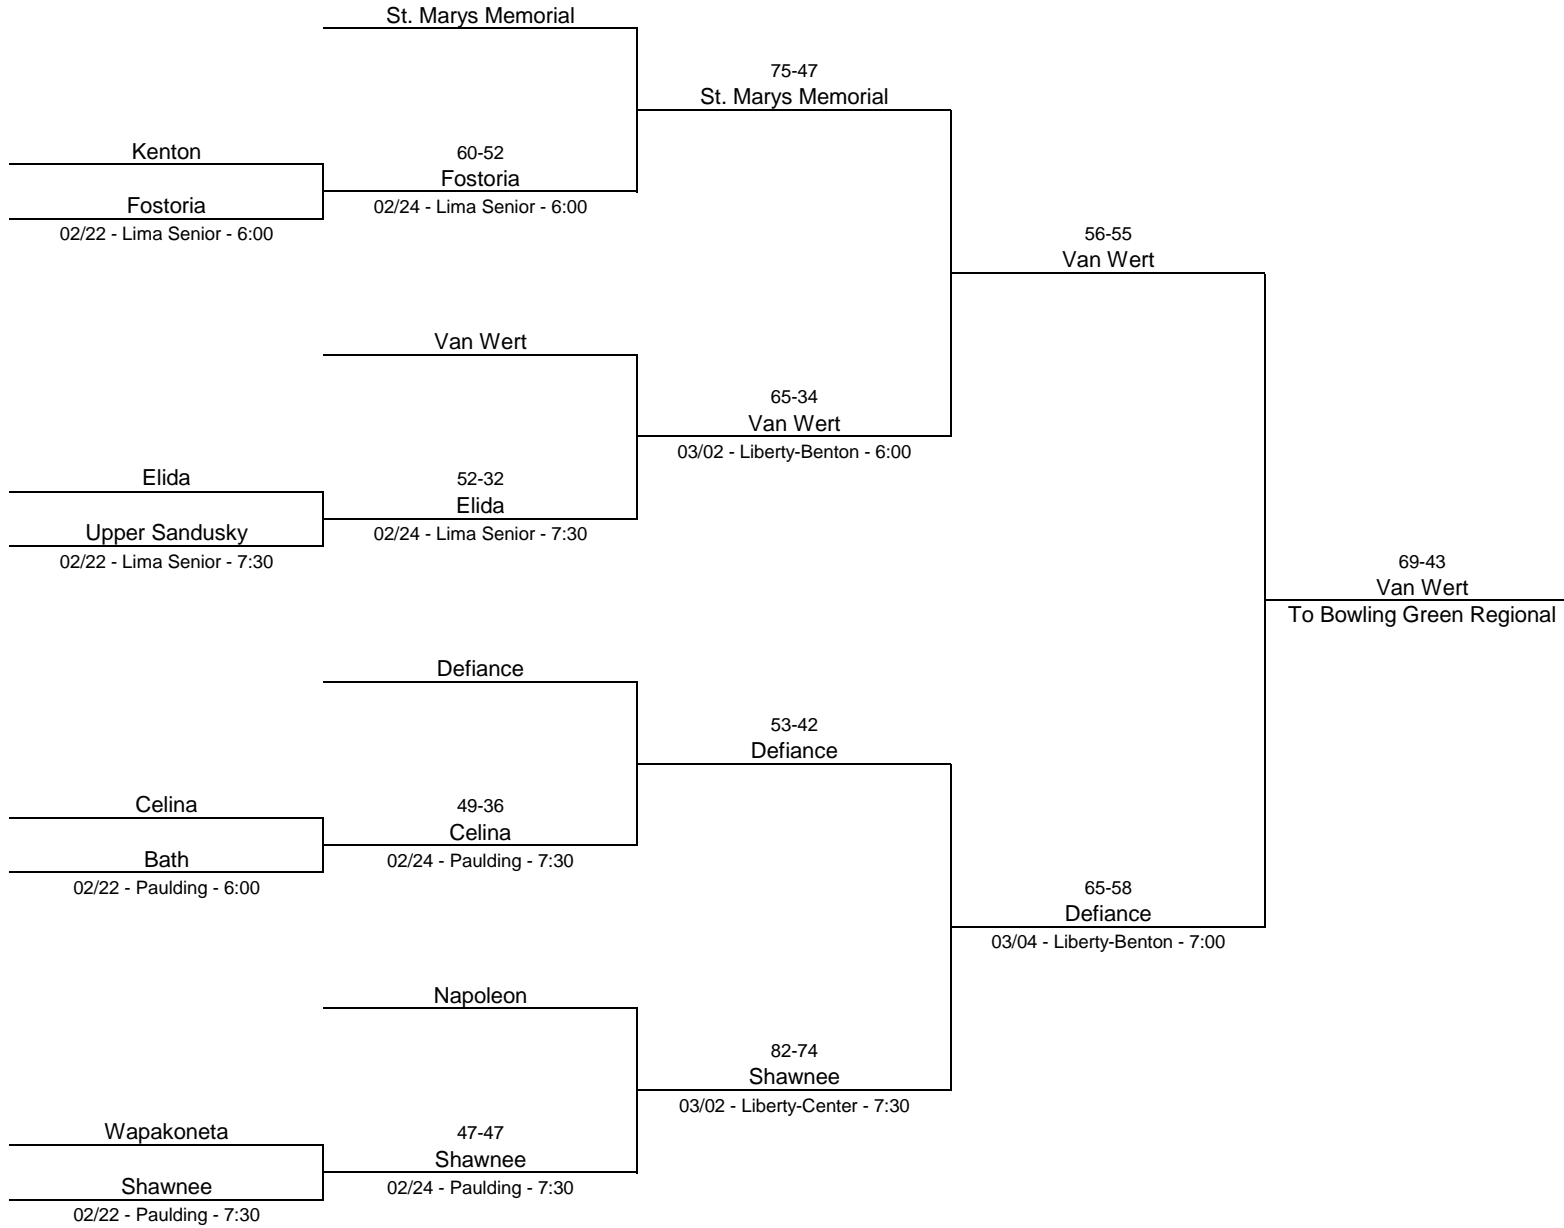

2022/23 Division II - Liberty-Benton High School