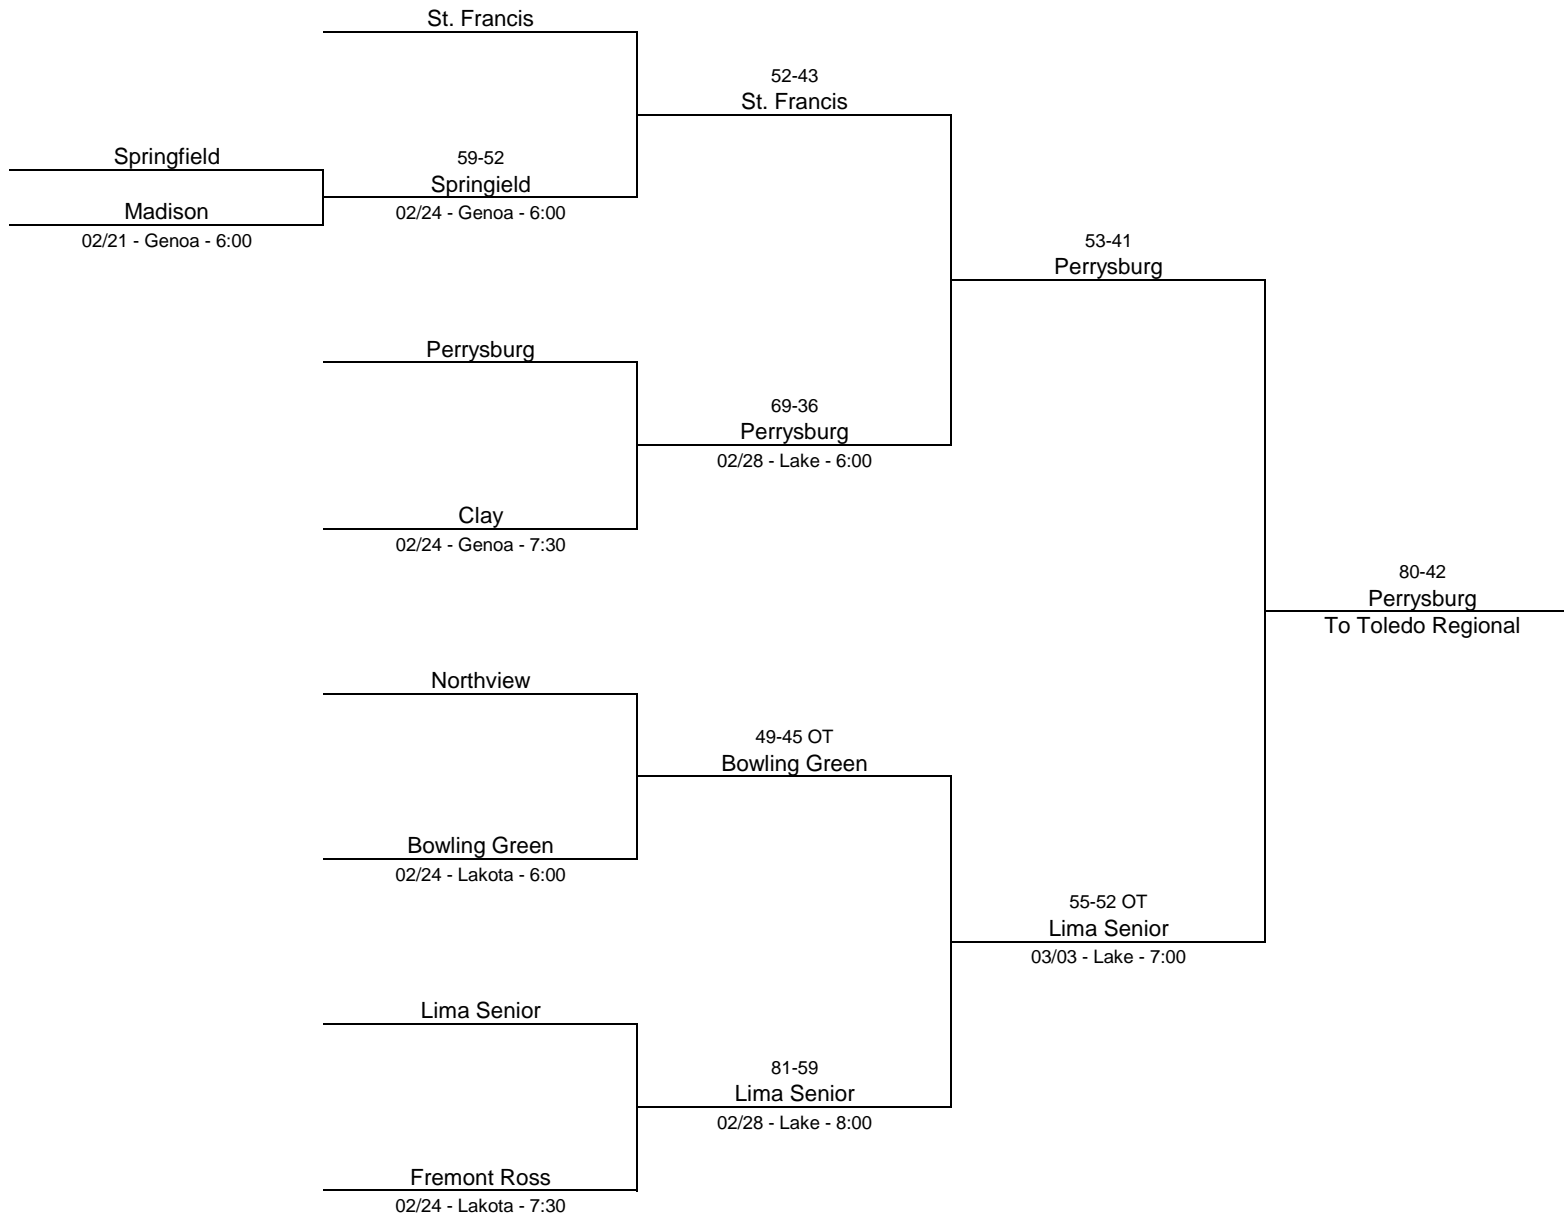

# 2022/23 Division I - Lake High School