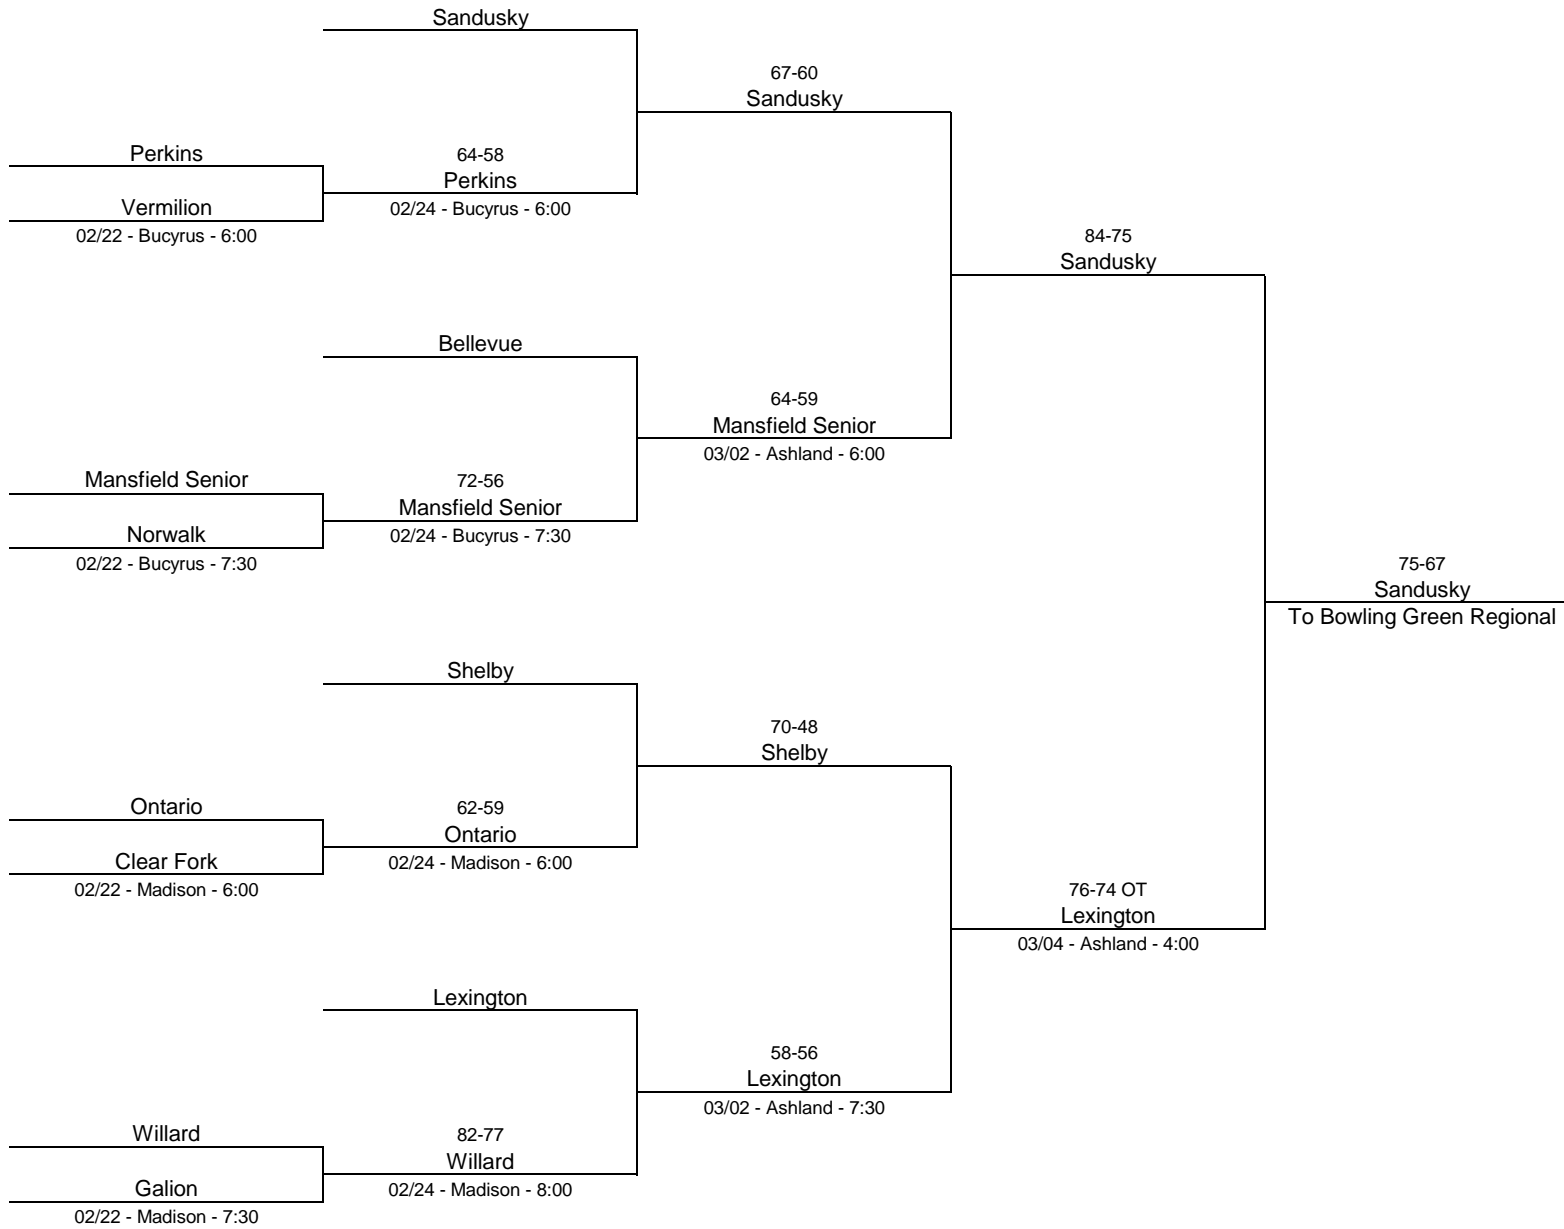

2022/23 Division II - Ashland High School