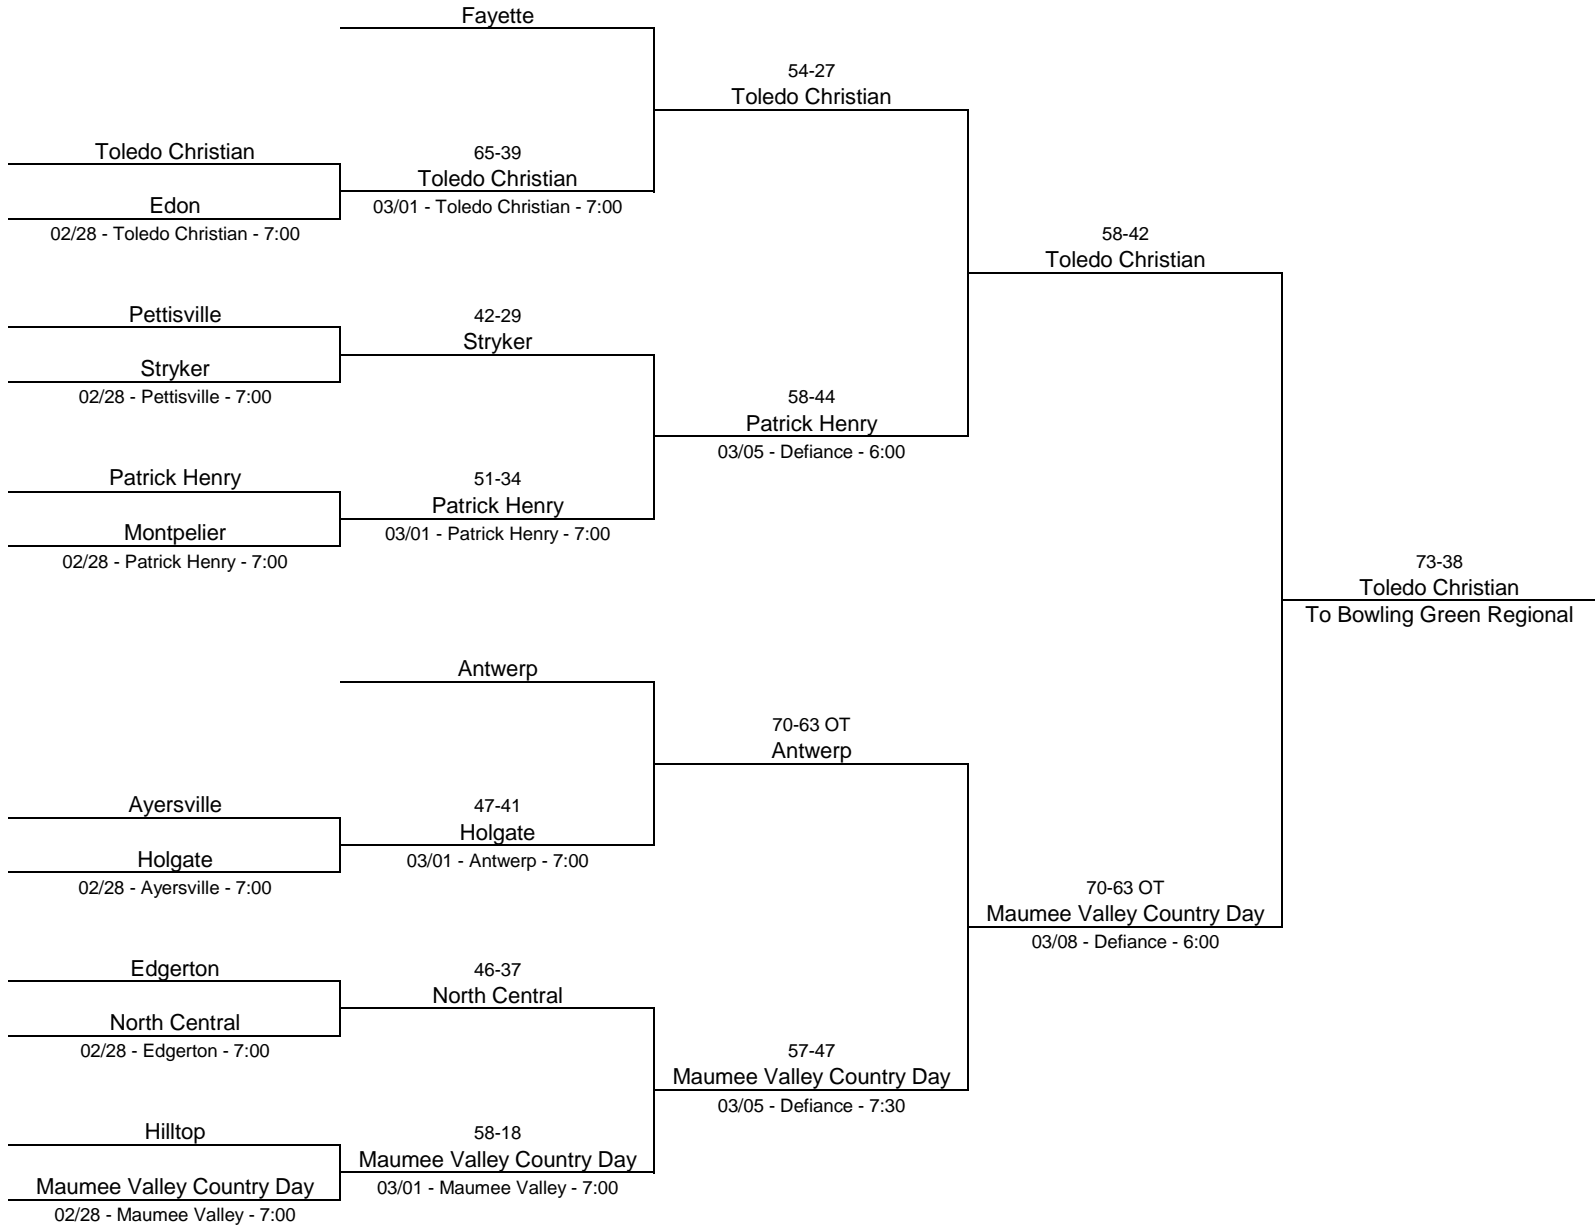

2023/24 Division I - Lake High School

2023/24 Division I - Central Catholic High School

2023/24 Division II - Ontario High School

2023/24 Division II - Liberty-Benton High School

2023/24 Division II - Lake High School

2023/24 Division III - Norwalk High School

2023/24 Division III - Napoleon High School

2023/24 Division III - Lima Senior High School

2023/24 Division IV - Willard High School

2023/24 Division IV - Defiance High School

2023/24 Division IV - Elida High School

2023/24 Division IV - Liberty-Benton High School

2023/24 Division IV - Wapakoneta High School