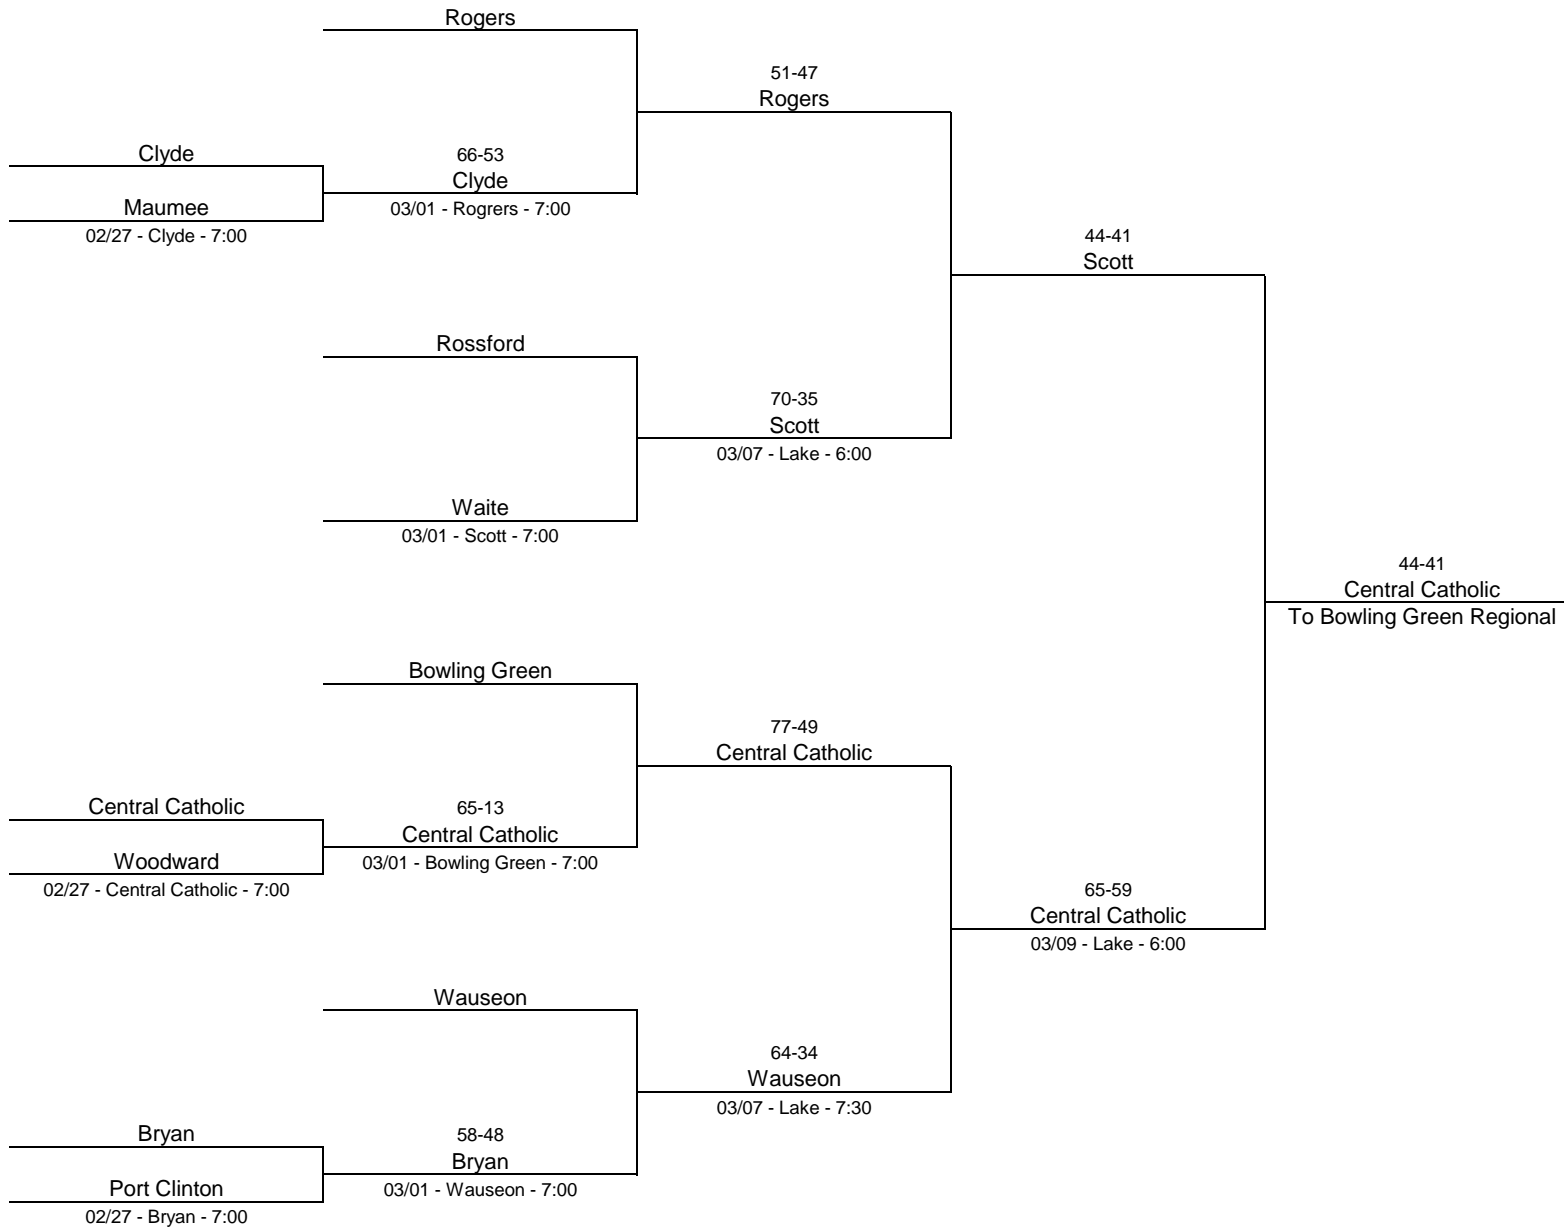

2023/24 Division I - Lake High School

2023/24 Division I - Central Catholic High School

2023/24 Division II - Ontario High School

2023/24 Division II - Liberty-Benton High School

2023/24 Division II - Lake High School

2023/24 Division III - Norwalk High School

2023/24 Division III - Napoleon High School

2023/24 Division III - Lima Senior High School

2023/24 Division IV - Willard High School

2023/24 Division IV - Defiance High School