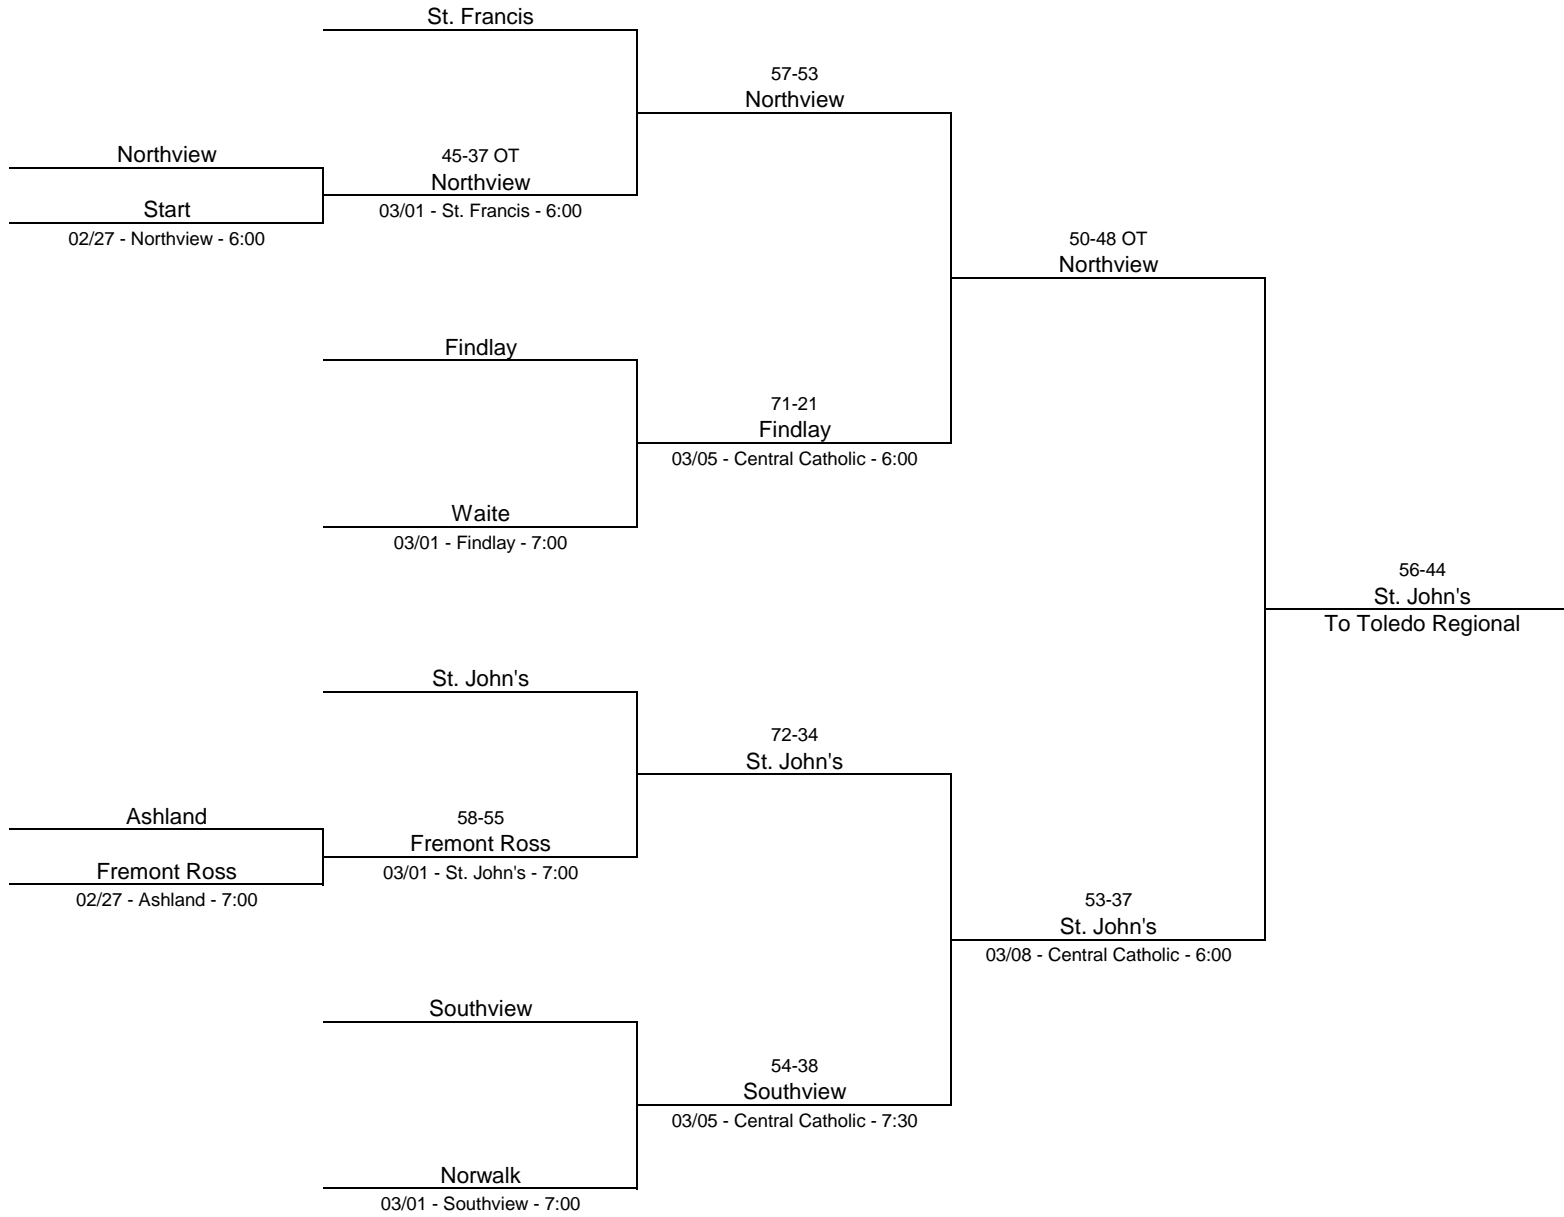

2023/24 Division I - Lake High School

2023/24 Division I - Central Catholic High School

2023/24 Division II - Ontario High School

2023/24 Division II - Liberty-Benton High School

2023/24 Division II - Lake High School

2023/24 Division III - Norwalk High School

2023/24 Division III - Napoleon High School

2023/24 Division III - Lima Senior High School

2023/24 Division IV - Willard High School

2023/24 Division IV - Defiance High School