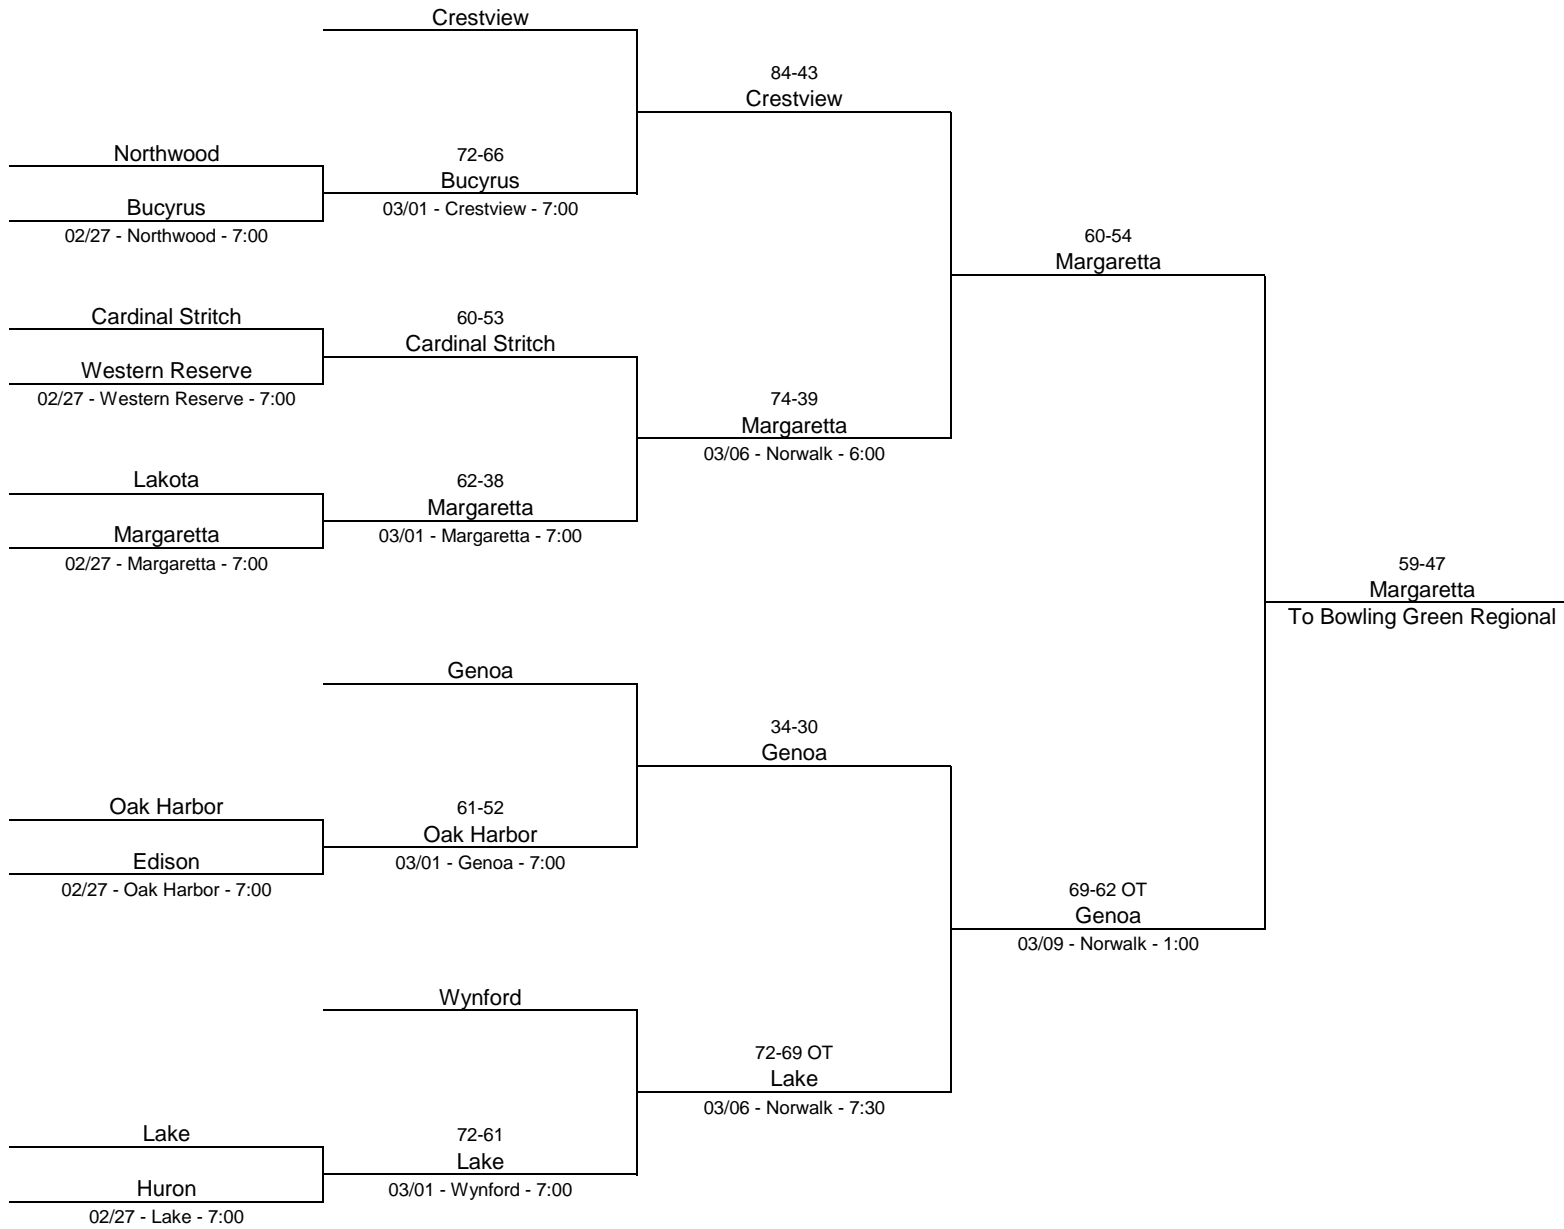

2023/24 Division I - Lake High School

2023/24 Division I - Central Catholic High School

2023/24 Division II - Ontario High School

2023/24 Division II - Liberty-Benton High School

2023/24 Division II - Lake High School

2023/24 Division III - Norwalk High School

2023/24 Division III - Napoleon High School

2023/24 Division III - Lima Senior High School

2023/24 Division IV - Willard High School

2023/24 Division IV - Defiance High School