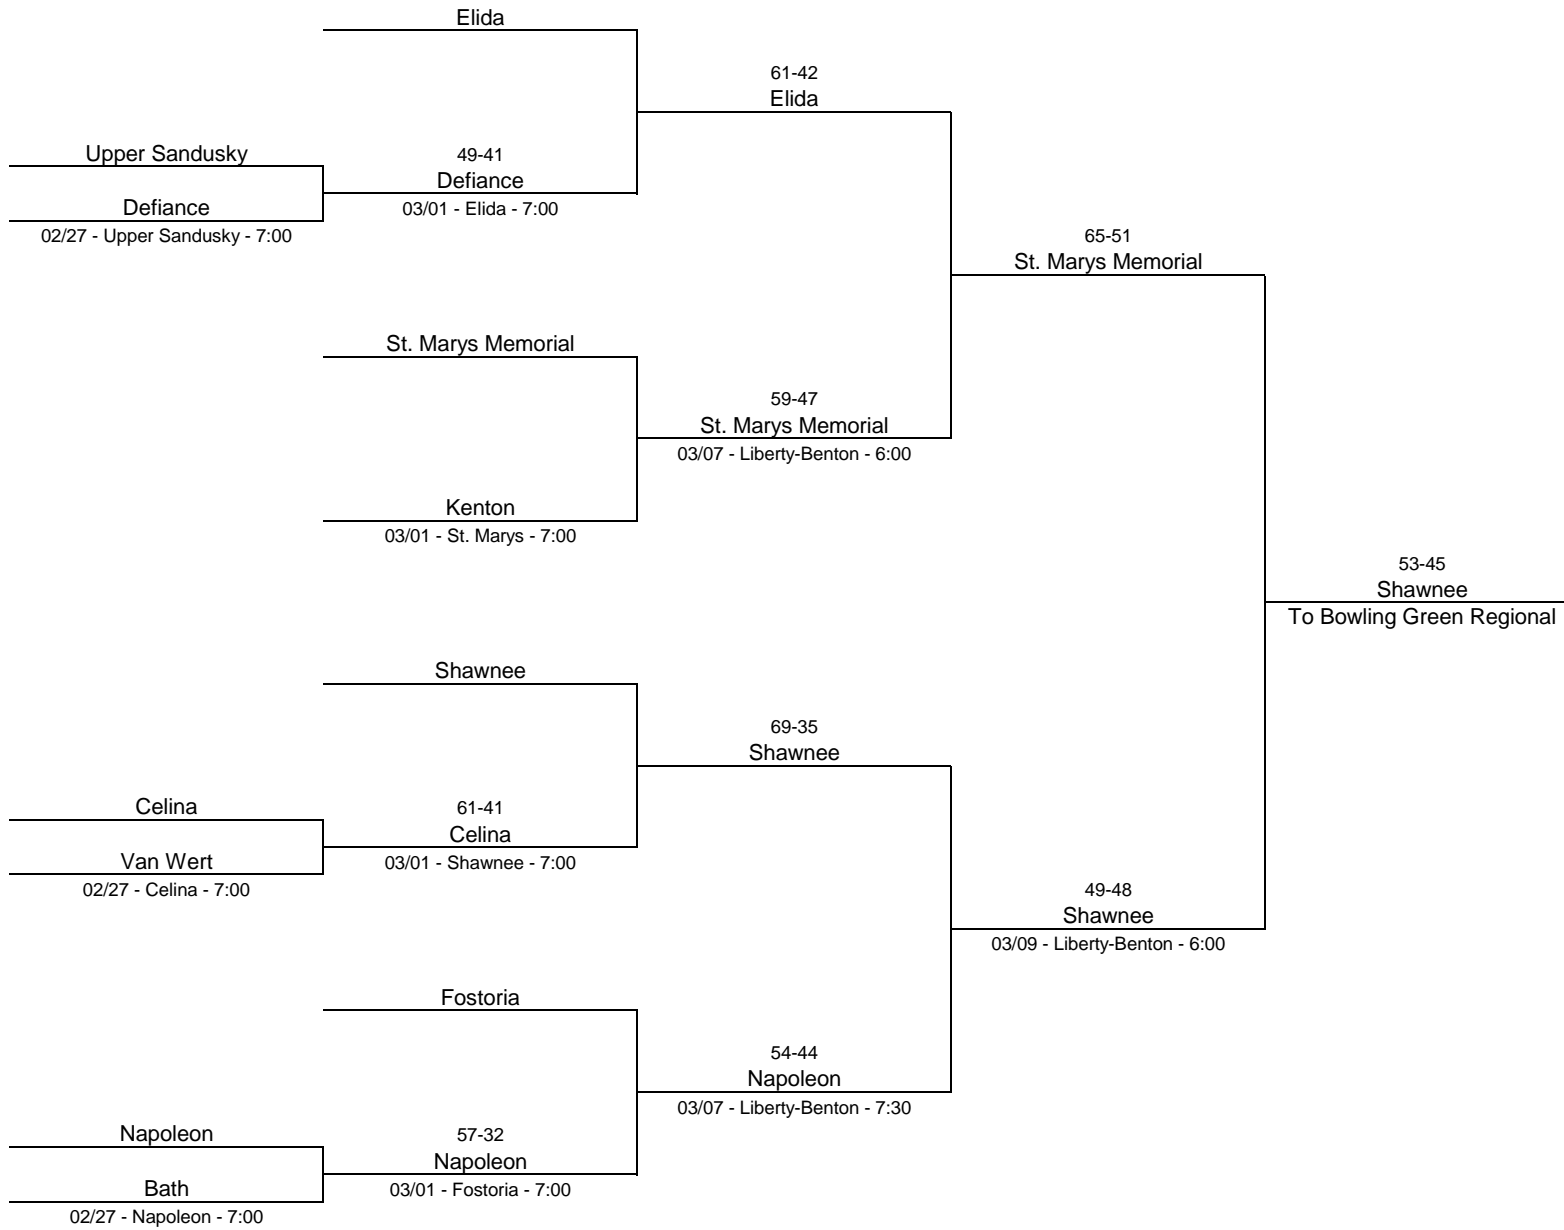

2023/24 Division I - Lake High School

2023/24 Division I - Central Catholic High School

2023/24 Division II - Ontario High School

2023/24 Division II - Liberty-Benton High School

2023/24 Division II - Lake High School

2023/24 Division III - Norwalk High School

2023/24 Division III - Napoleon High School

2023/24 Division III - Lima Senior High School

2023/24 Division IV - Willard High School

2023/24 Division IV - Defiance High School