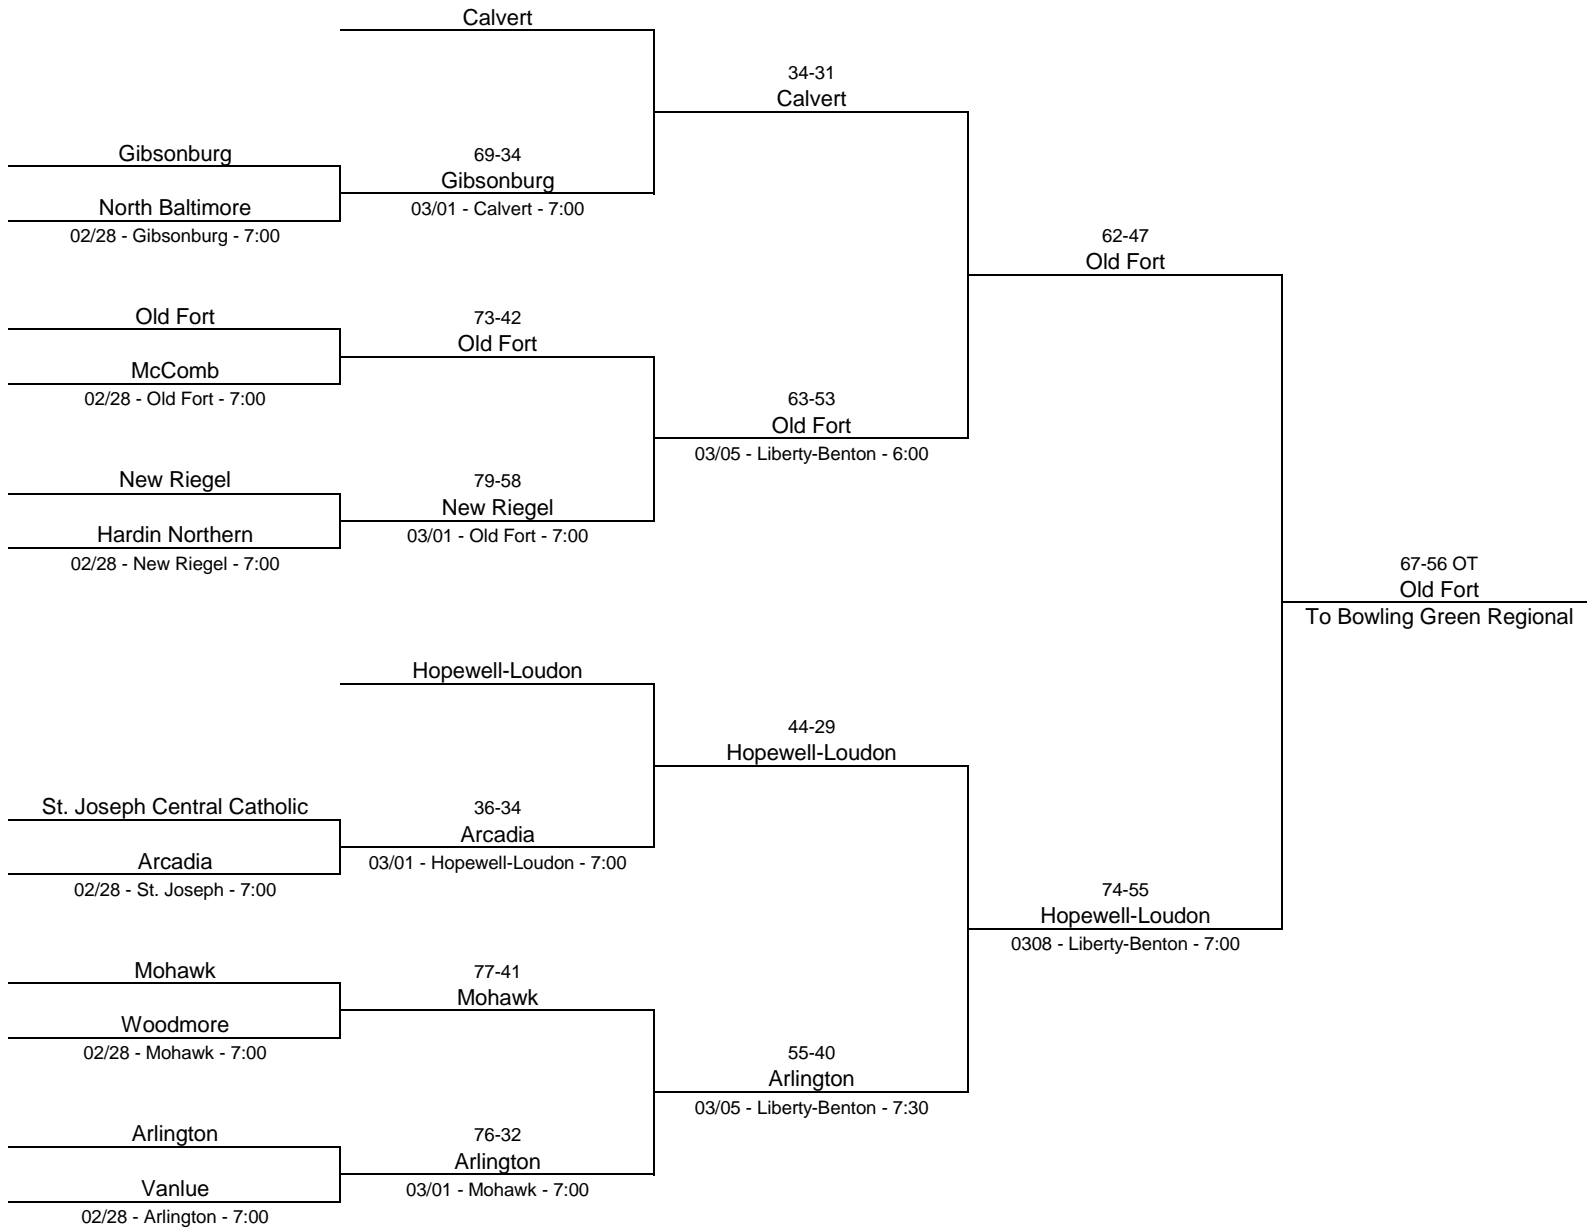

2023/24 Division I - Lake High School

2023/24 Division I - Central Catholic High School

2023/24 Division II - Ontario High School

2023/24 Division II - Liberty-Benton High School

2023/24 Division II - Lake High School

2023/24 Division III - Norwalk High School

2023/24 Division III - Napoleon High School

2023/24 Division III - Lima Senior High School

2023/24 Division IV - Willard High School

2023/24 Division IV - Defiance High School

2023/24 Division IV - Elida High School

2023/24 Division IV - Liberty-Benton High School

2023/24 Division IV - Wapakoneta High School