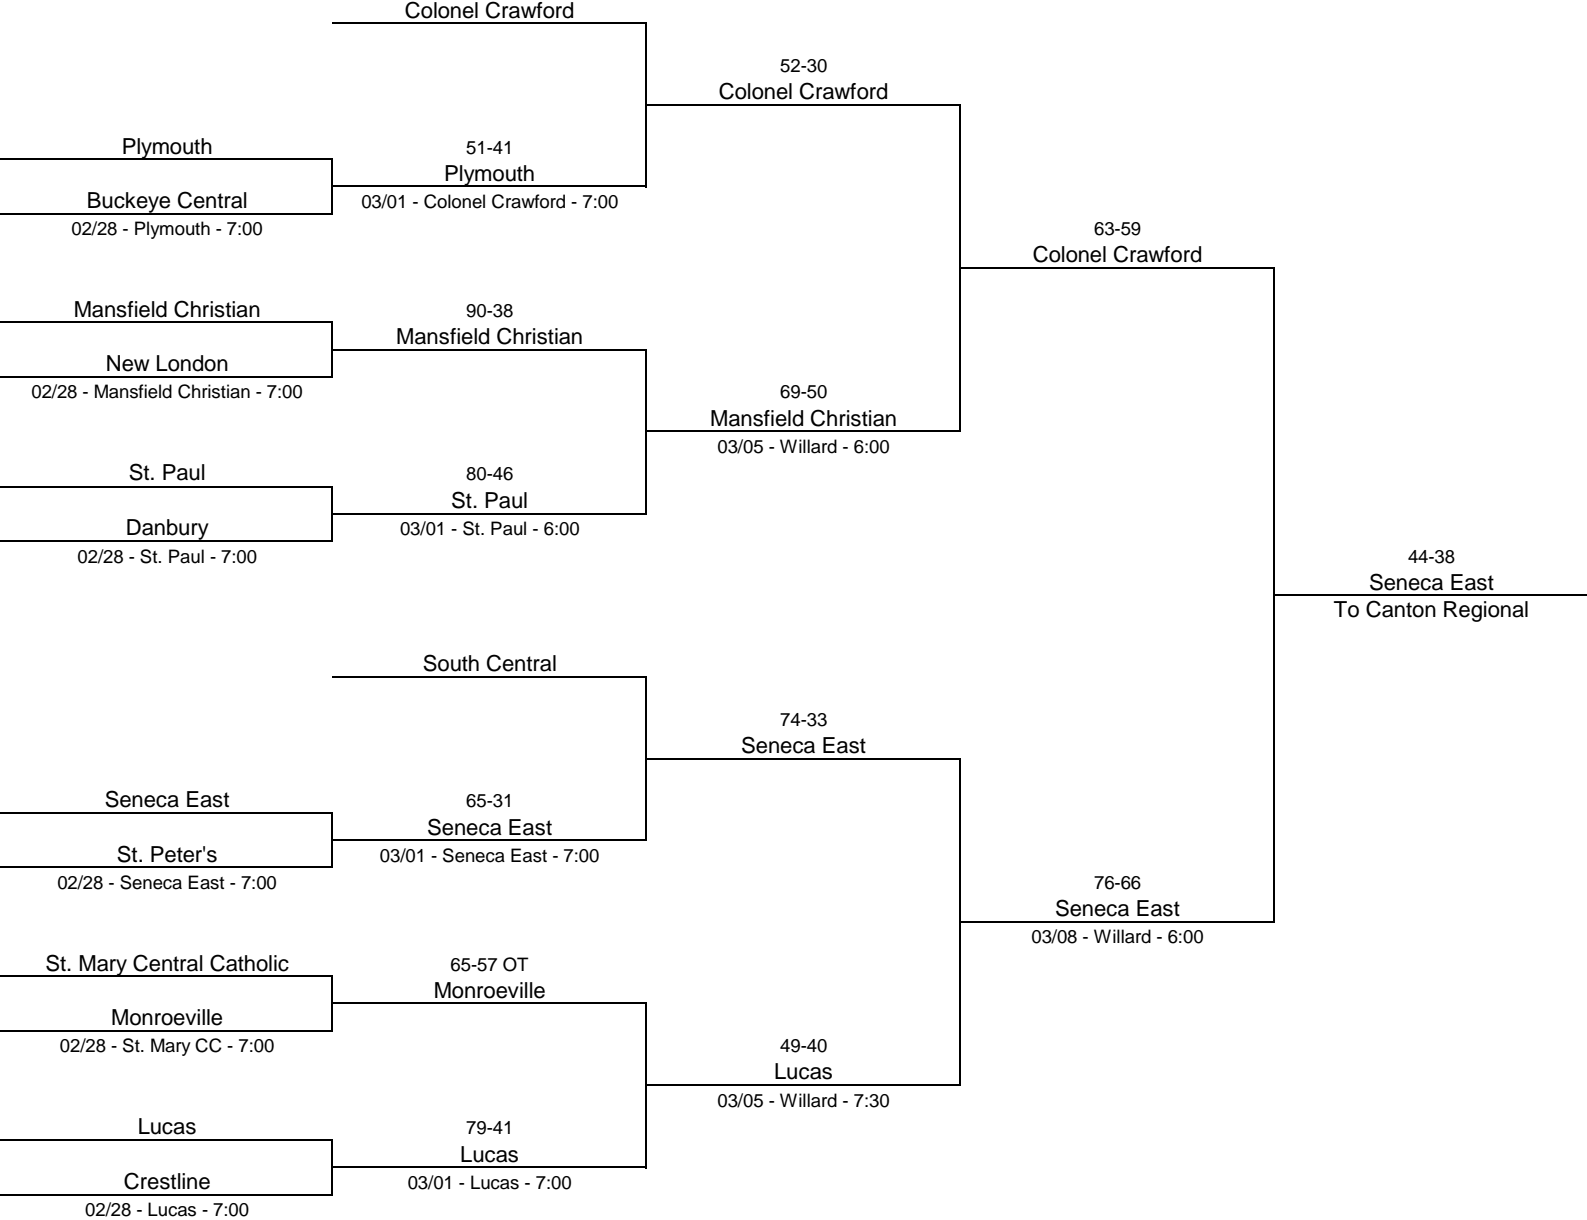

2023/24 Division III - Norwalk High School

2023/24 Division III - Napoleon High School

2023/24 Division III - Lima Senior High School

2023/24 Division IV - Willard High School

2023/24 Division IV - Defiance High School