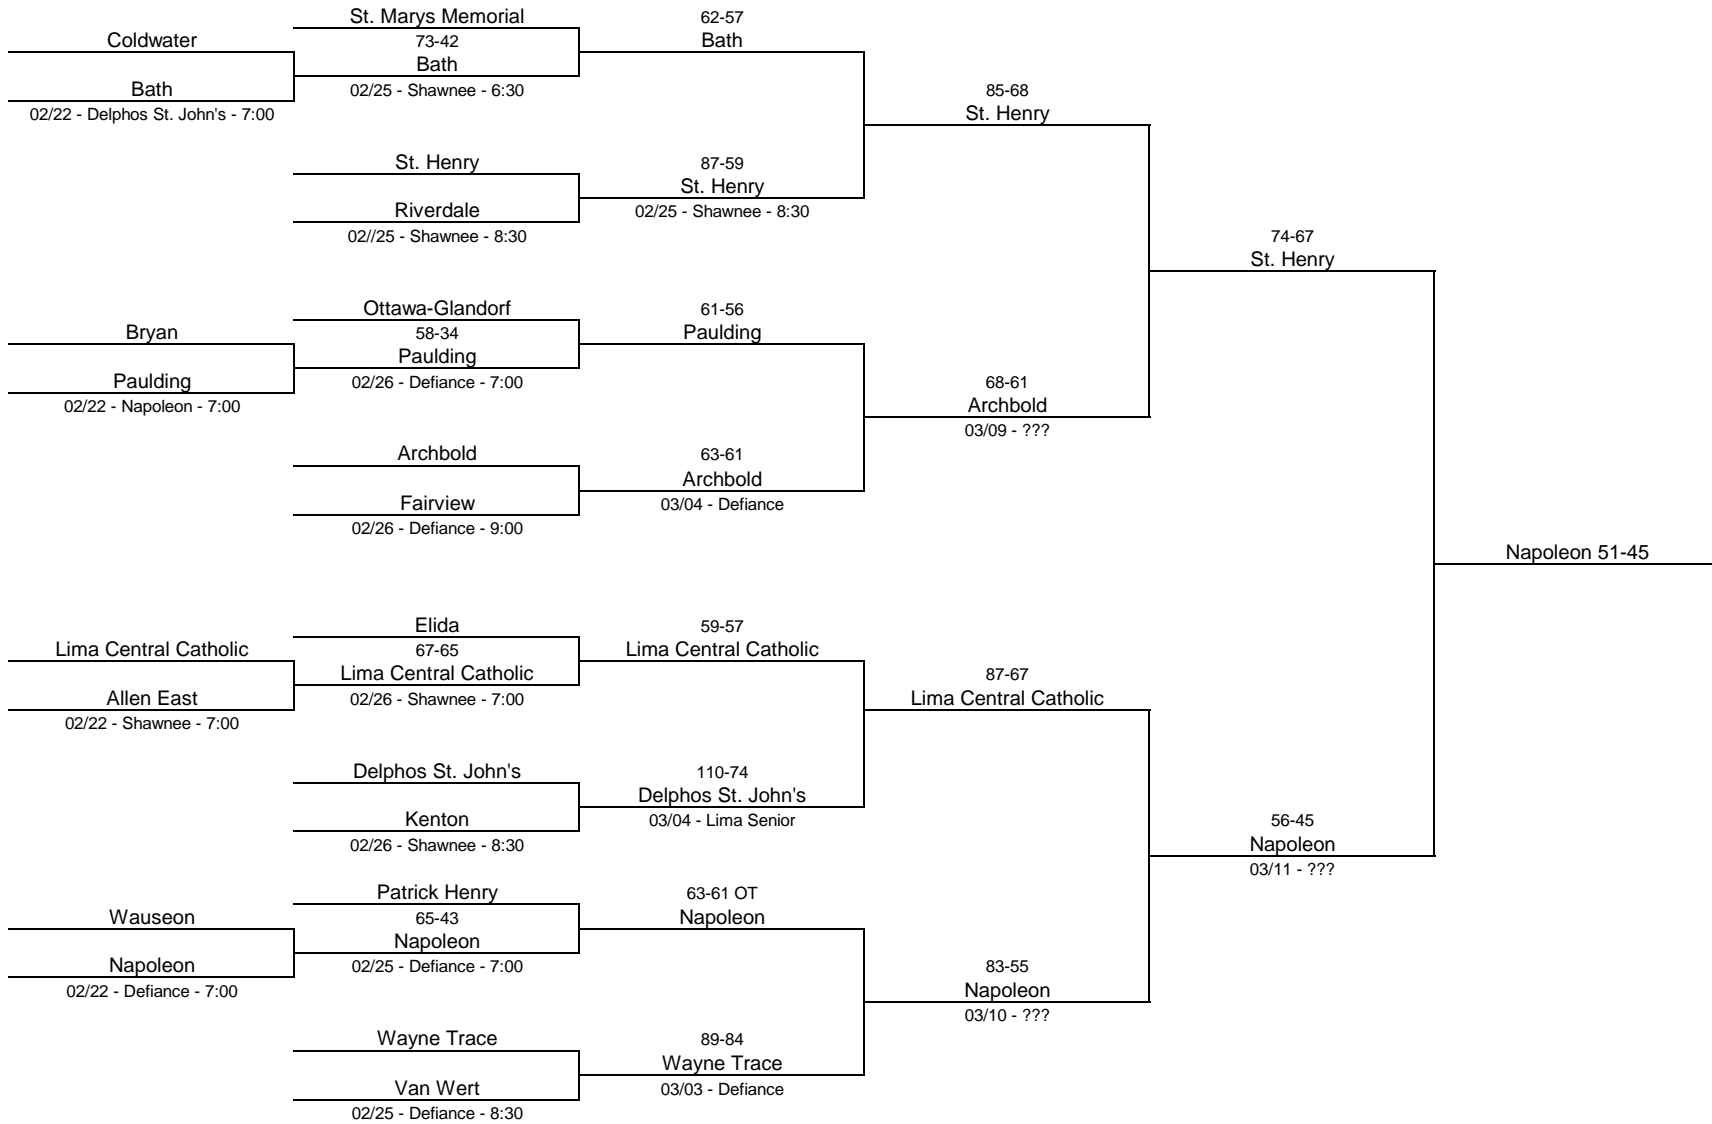

1971/72 Class AAA District Tournament - Waite High School

1971/72 Class AAA District Tournament - Bowling Green State University

1971/72 Class AA District Tournament - Napoleon and Bryan High School

1971/72 Class AA District Tournament - Whitmer High School

1971/72 Class AA District Tournament - Ashland College

1971/72 Class A District Tournament - Lima Senior High School

1971/72 Class A District Tournament - Bath High School

1971/72 Class A District Tournament - Napoleon and Bryan High School