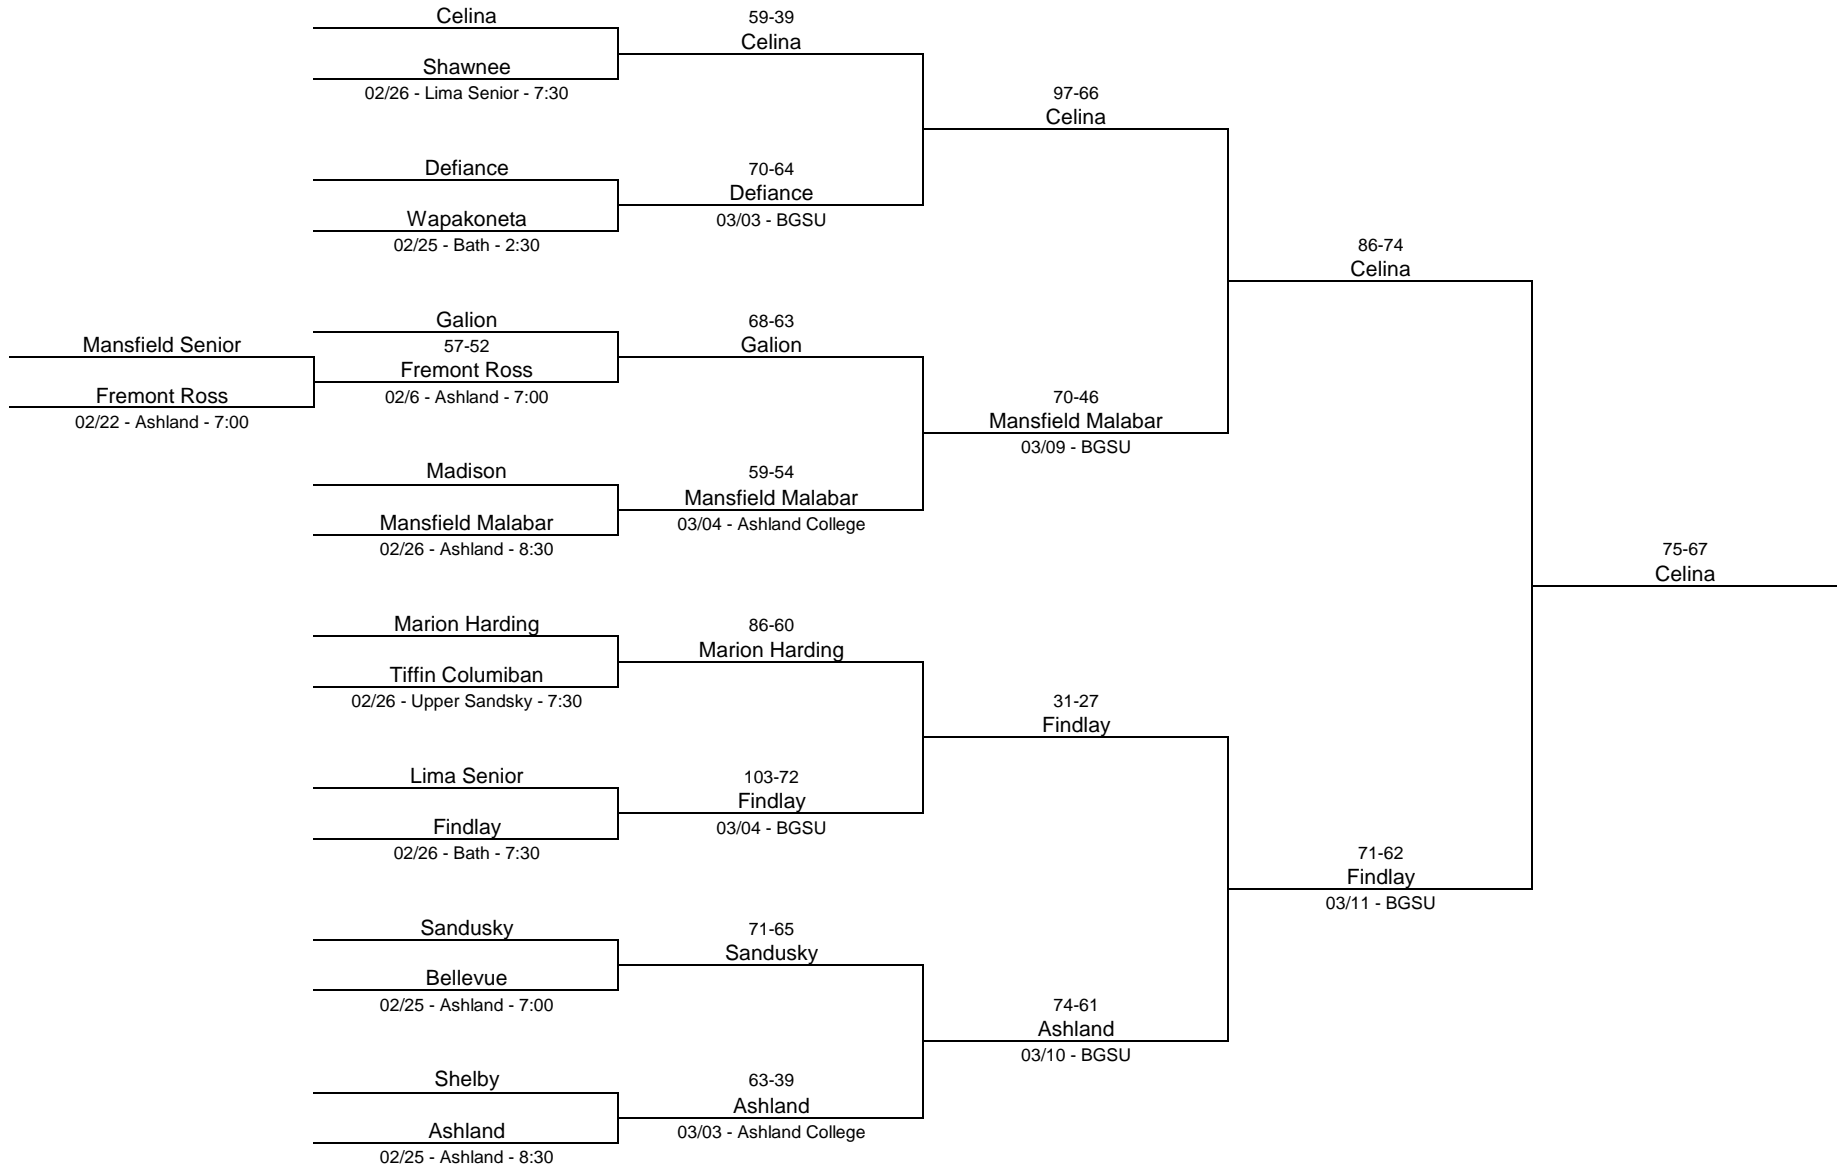

1971/72 Class AAA District Tournament - Waite High School

1971/72 Class AAA District Tournament - Bowling Green State University

1971/72 Class AA District Tournament - Napoleon and Bryan High School

1971/72 Class AA District Tournament - Whitmer High School

1971/72 Class AA District Tournament - Ashland College

1971/72 Class A District Tournament - Lima Senior High School

1971/72 Class A District Tournament - Bath High School

1971/72 Class A District Tournament - Napoleon and Bryan High School