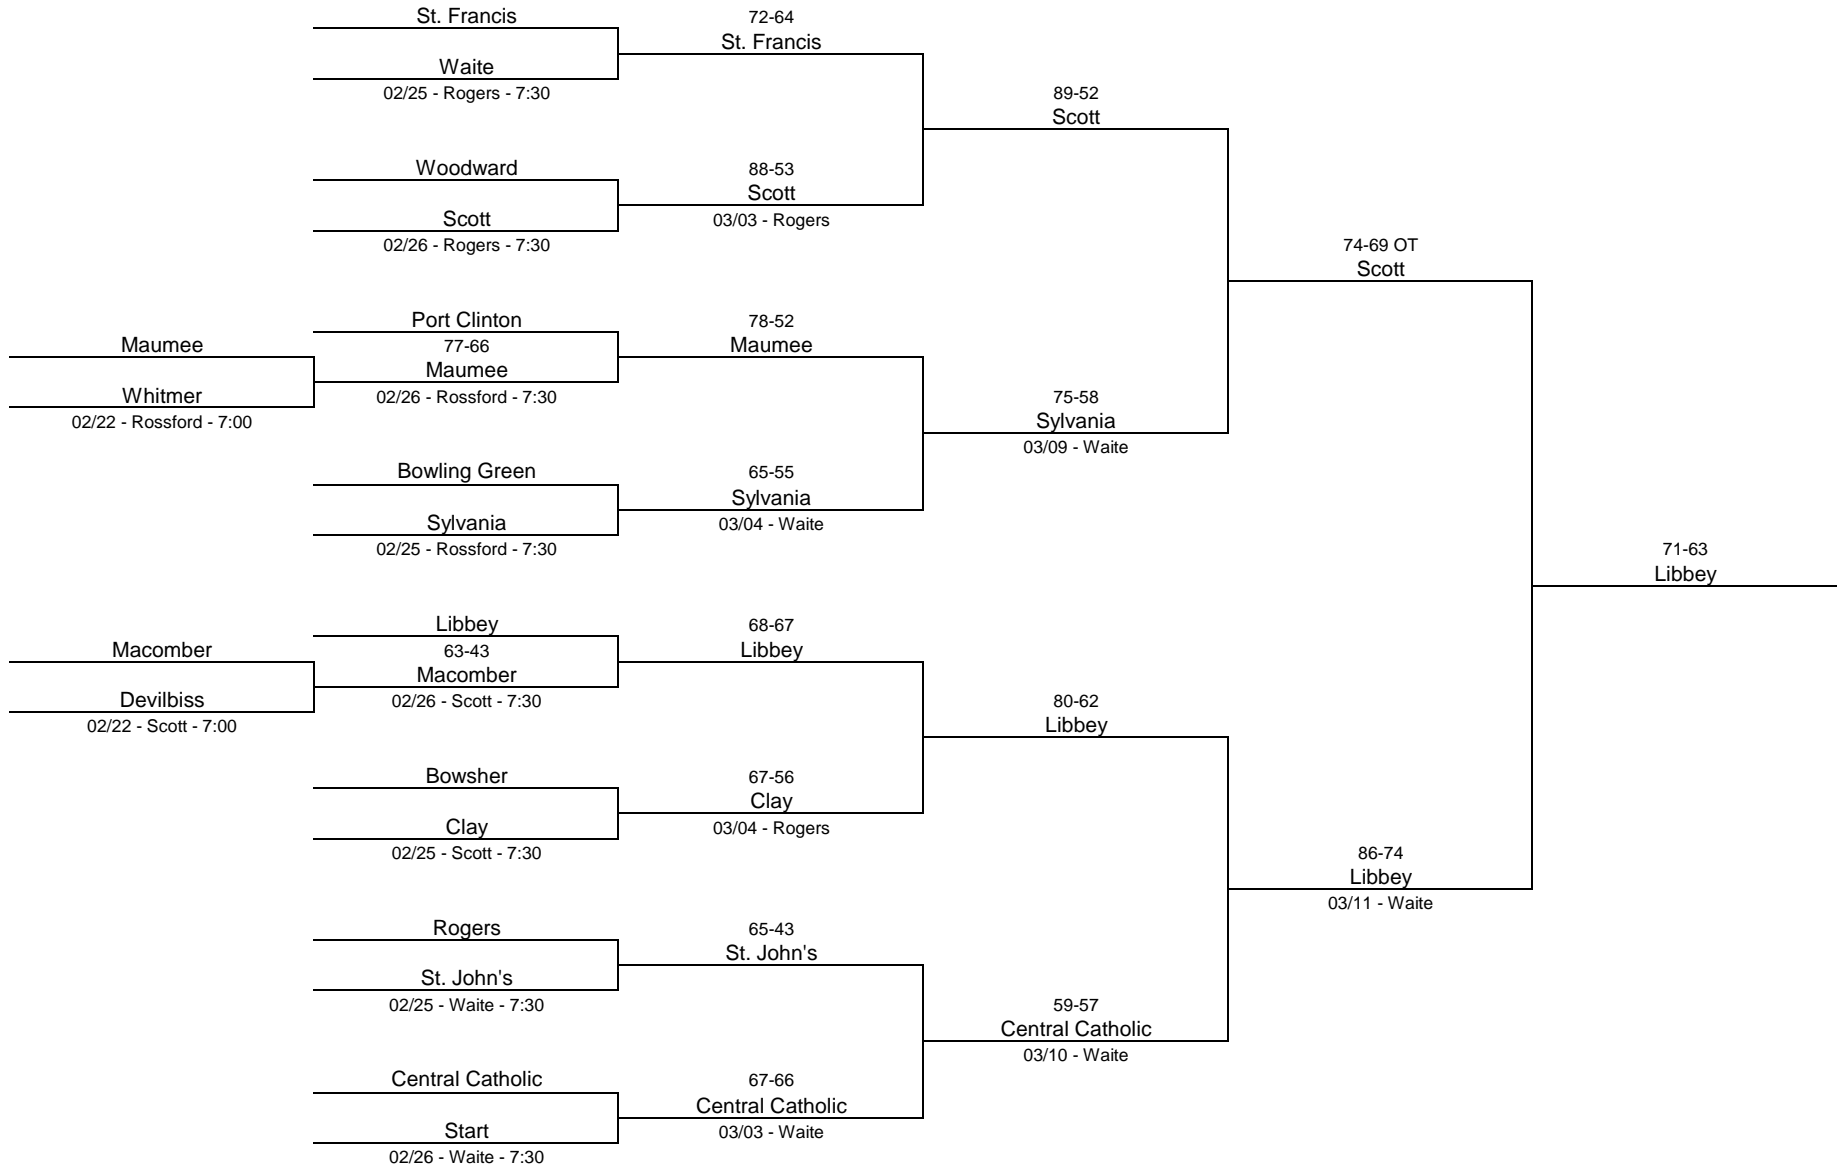

1971/72 Class AAA District Tournament - Waite High School

1971/72 Class AAA District Tournament - Bowling Green State University

1971/72 Class AA District Tournament - Napoleon and Bryan High School

1971/72 Class AA District Tournament - Whitmer High School

1971/72 Class AA District Tournament - Ashland College

1971/72 Class A District Tournament - Lima Senior High School

1971/72 Class A District Tournament - Bath High School

1971/72 Class A District Tournament - Napoleon and Bryan High School