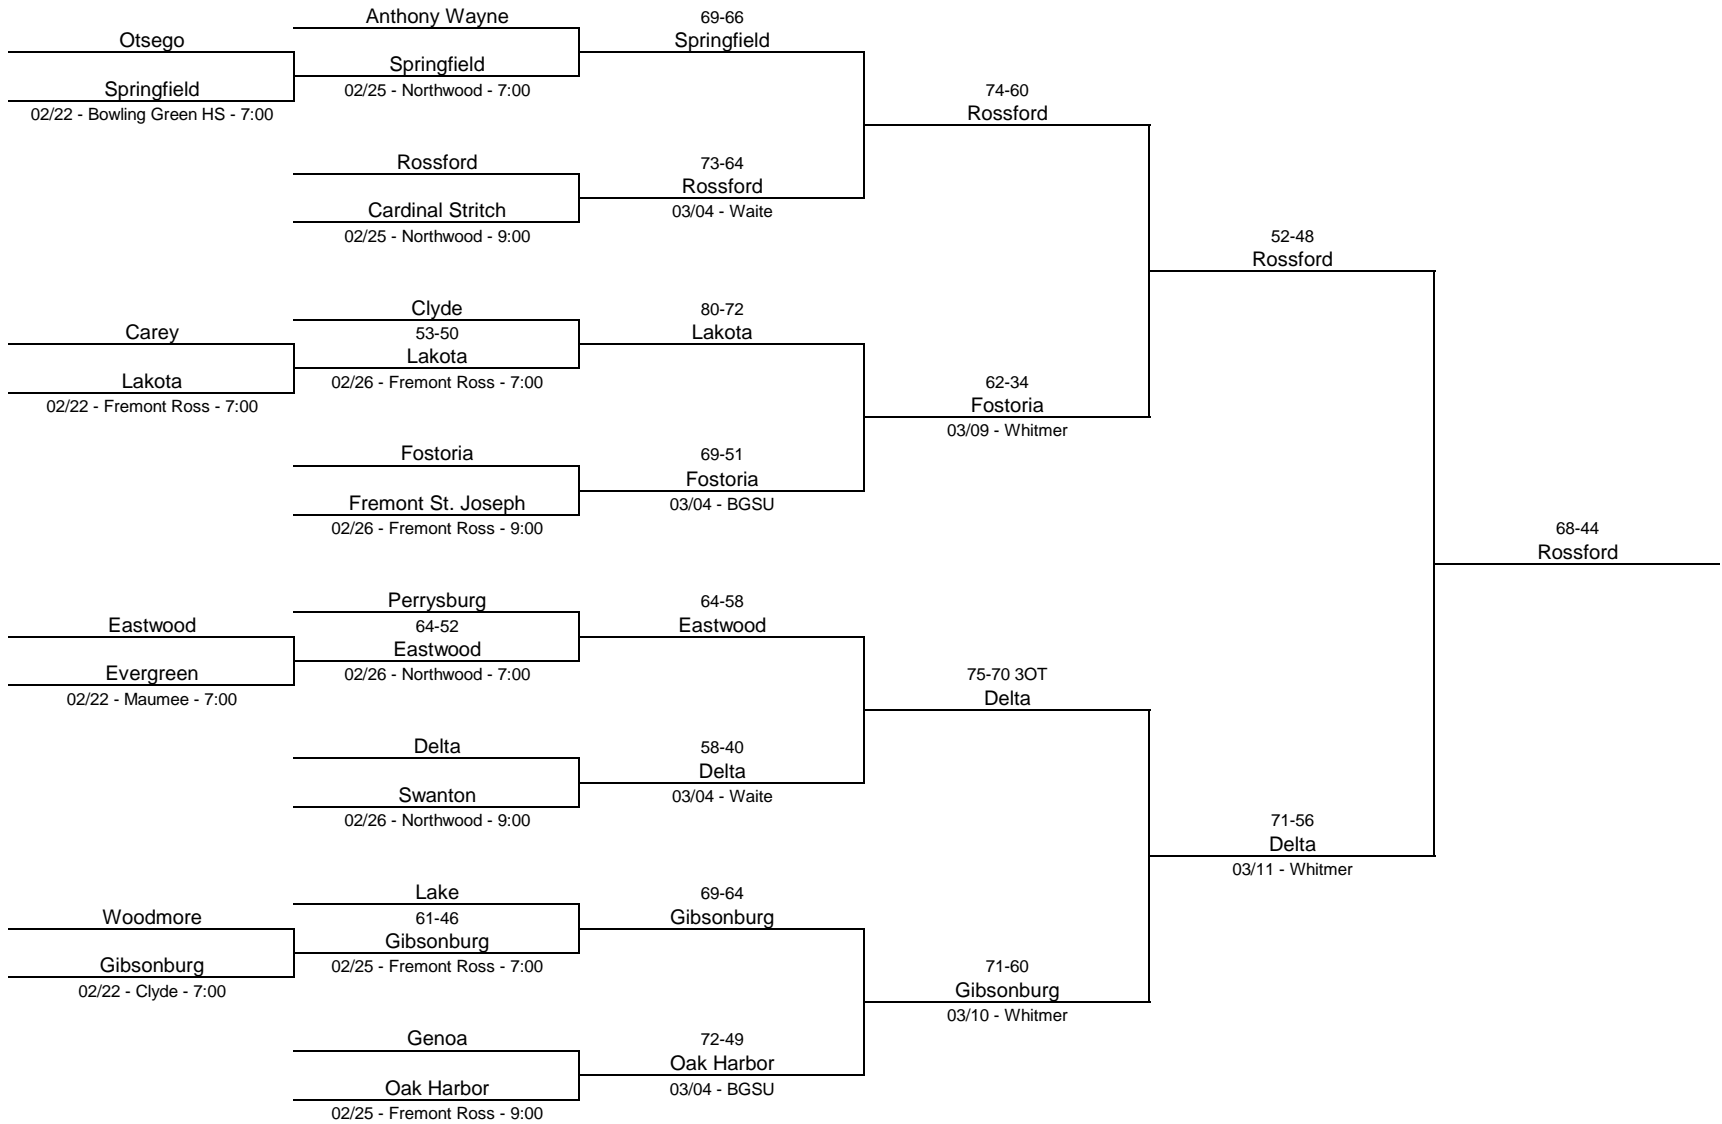

1971/72 Class AAA District Tournament - Waite High School

1971/72 Class AAA District Tournament - Bowling Green State University

1971/72 Class AA District Tournament - Napoleon and Bryan High School

1971/72 Class AA District Tournament - Whitmer High School

1971/72 Class AA District Tournament - Ashland College

1971/72 Class A District Tournament - Lima Senior High School

1971/72 Class A District Tournament - Bath High School

1971/72 Class A District Tournament - Napoleon and Bryan High School