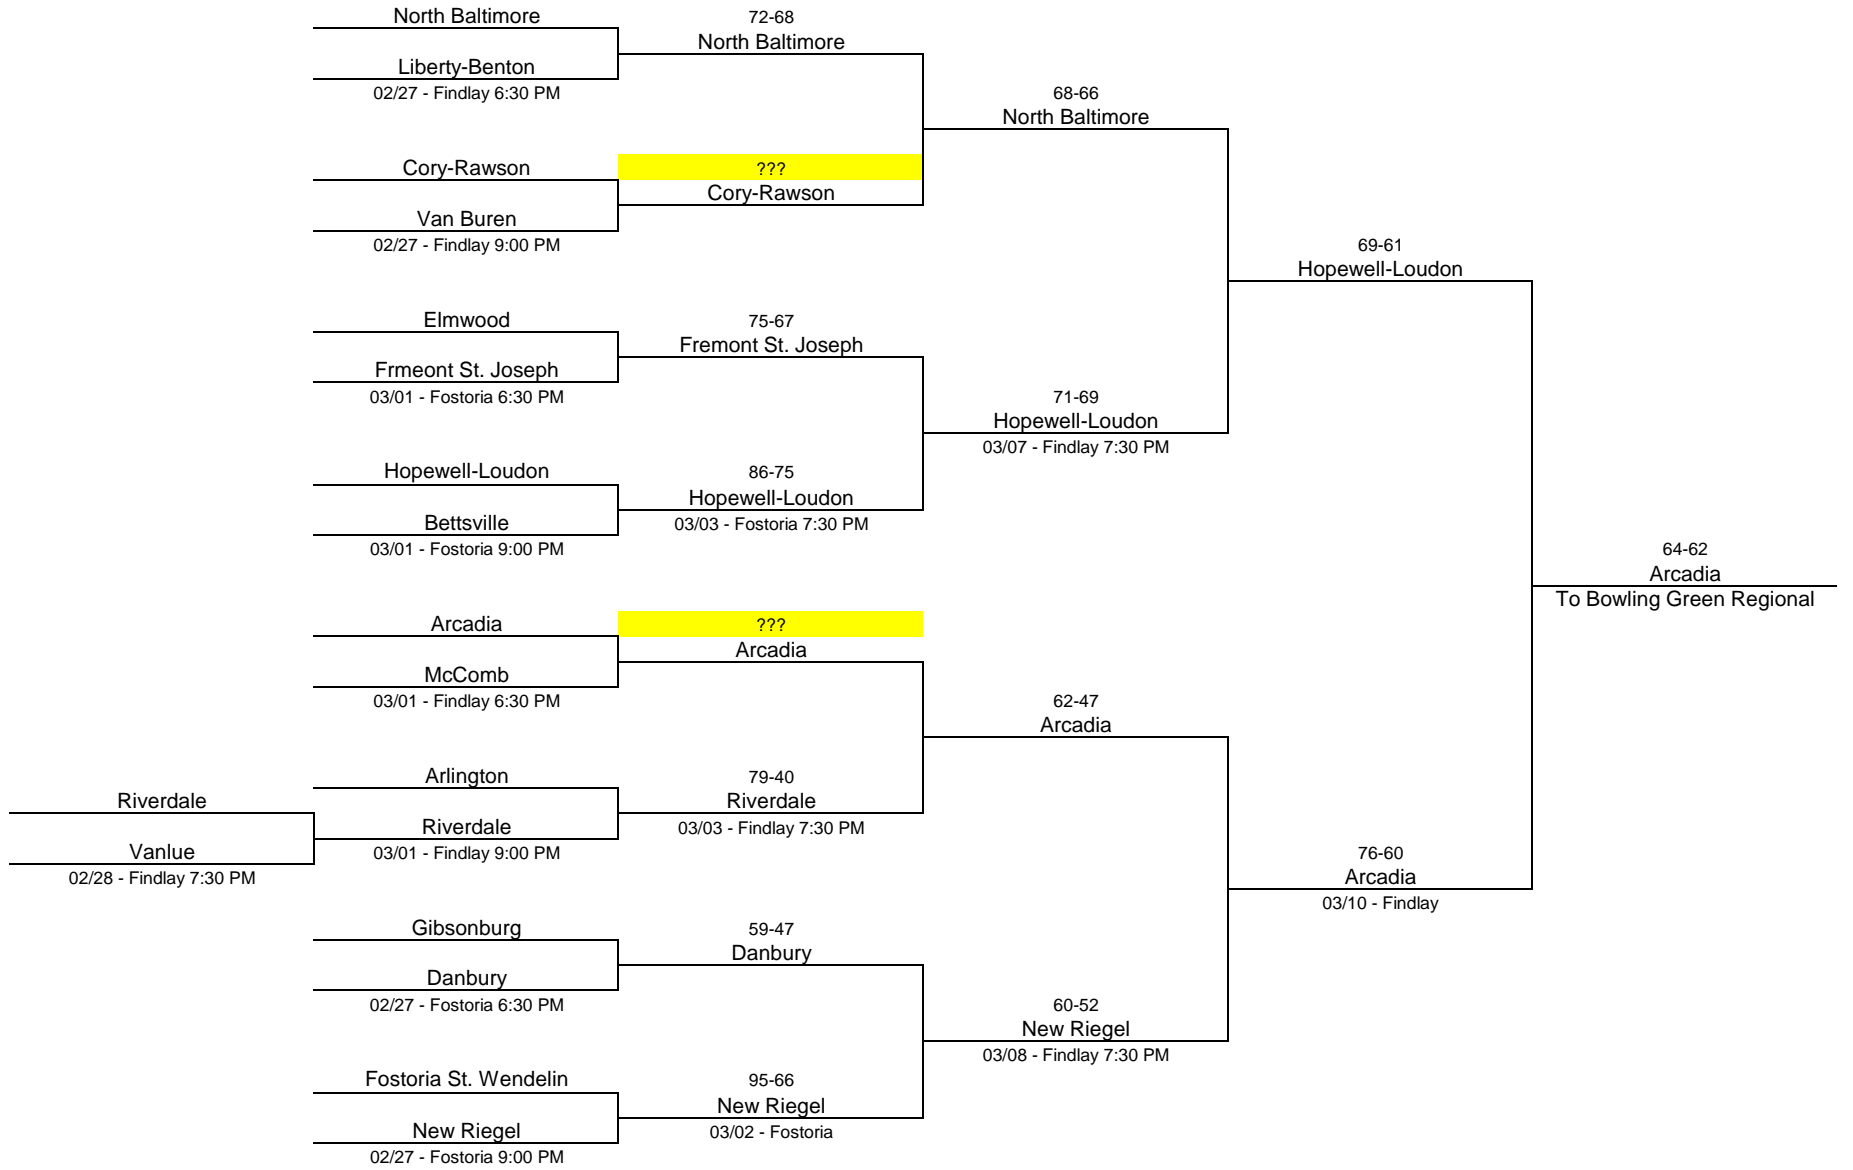

1978/79 Class A - Findlay