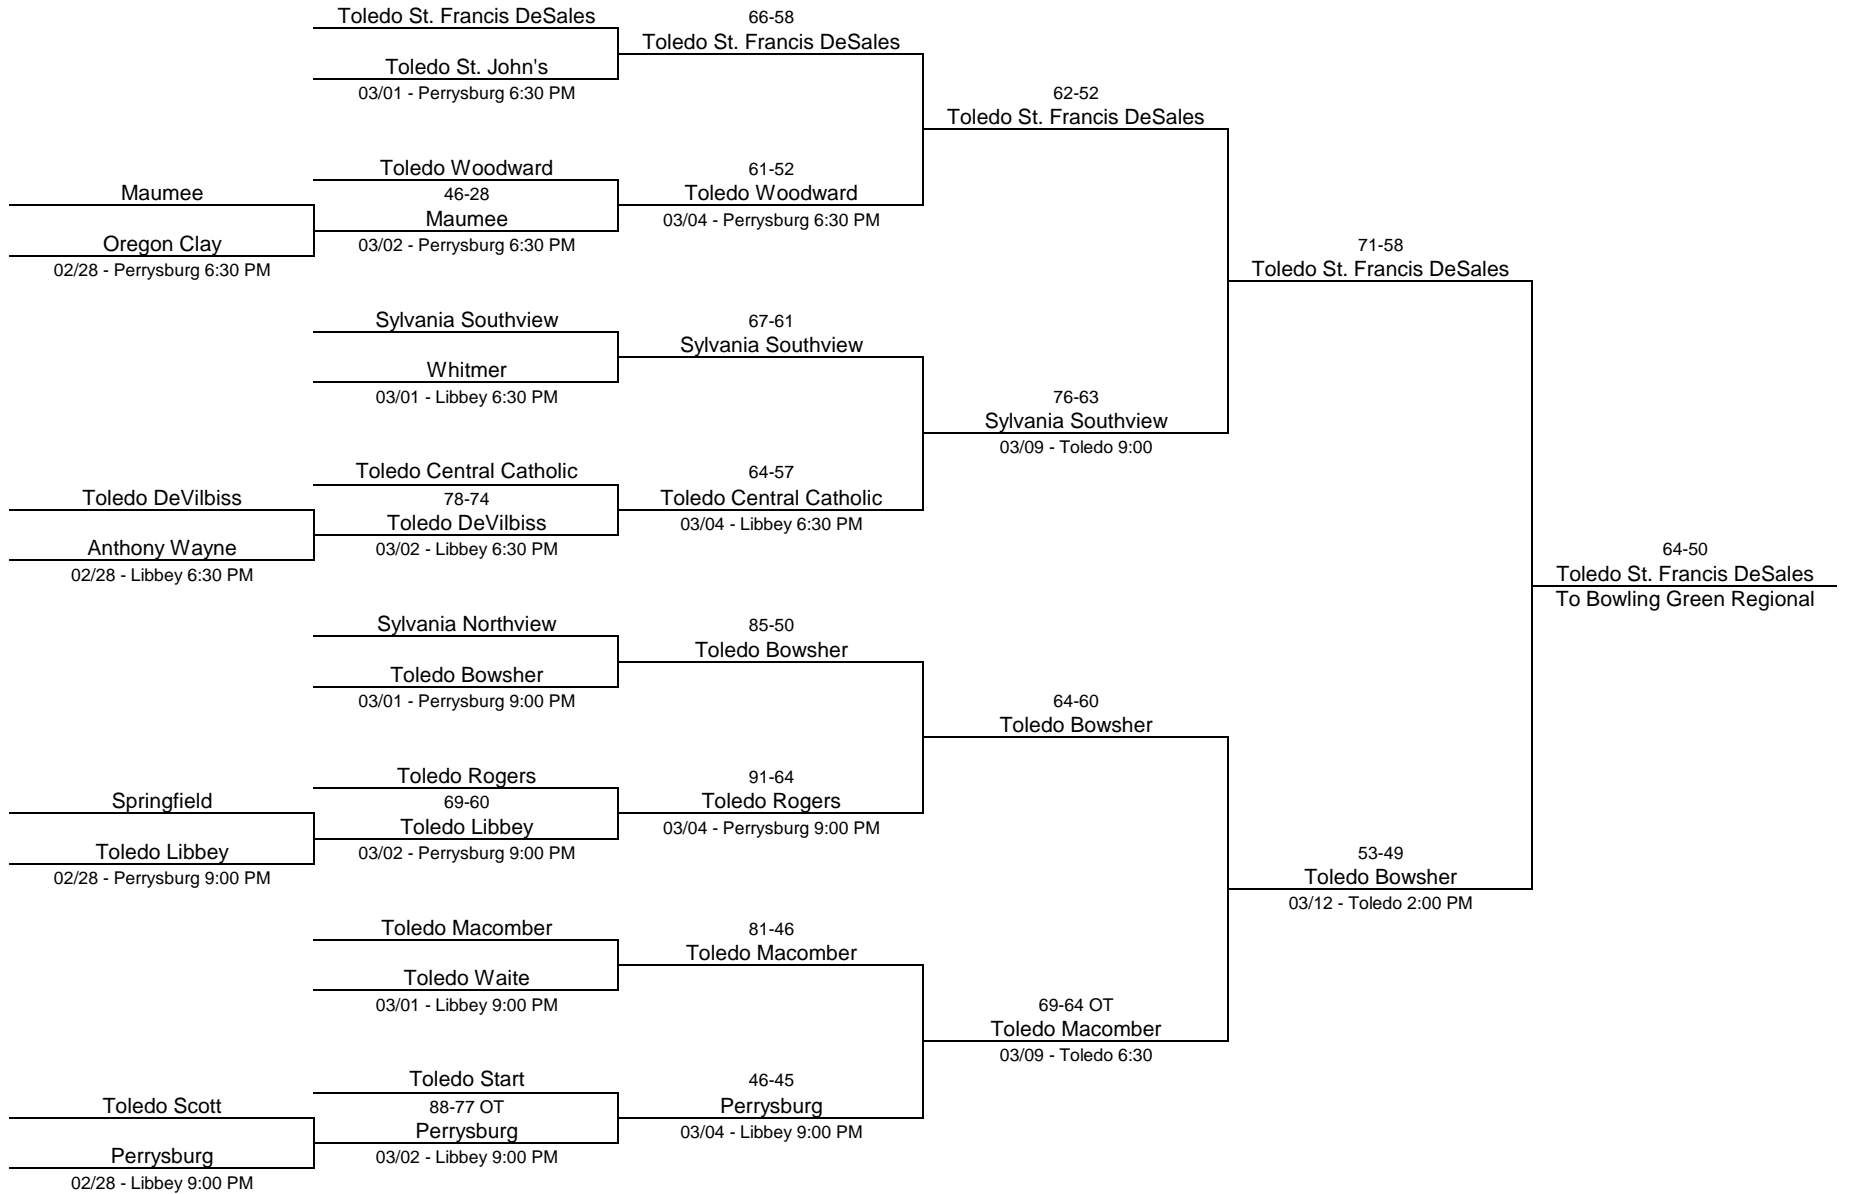

1982/83 Class AAA - Bowling Green State University

1982/83 Class AAA - University of Toledo

1982/83 Class AA - Ohio Northern University

1982/83 Class AA - Toledo Waite Fieldhouse

1982/83 Class AA - Ashland College

1982/83 Class A - Lima Senior High School

1982/83 Class A - Elida High School

1982/83 Class A - Napoleon High School

1982/83 Class A - Findlay High School

1982/83 Class A - Lexington High School