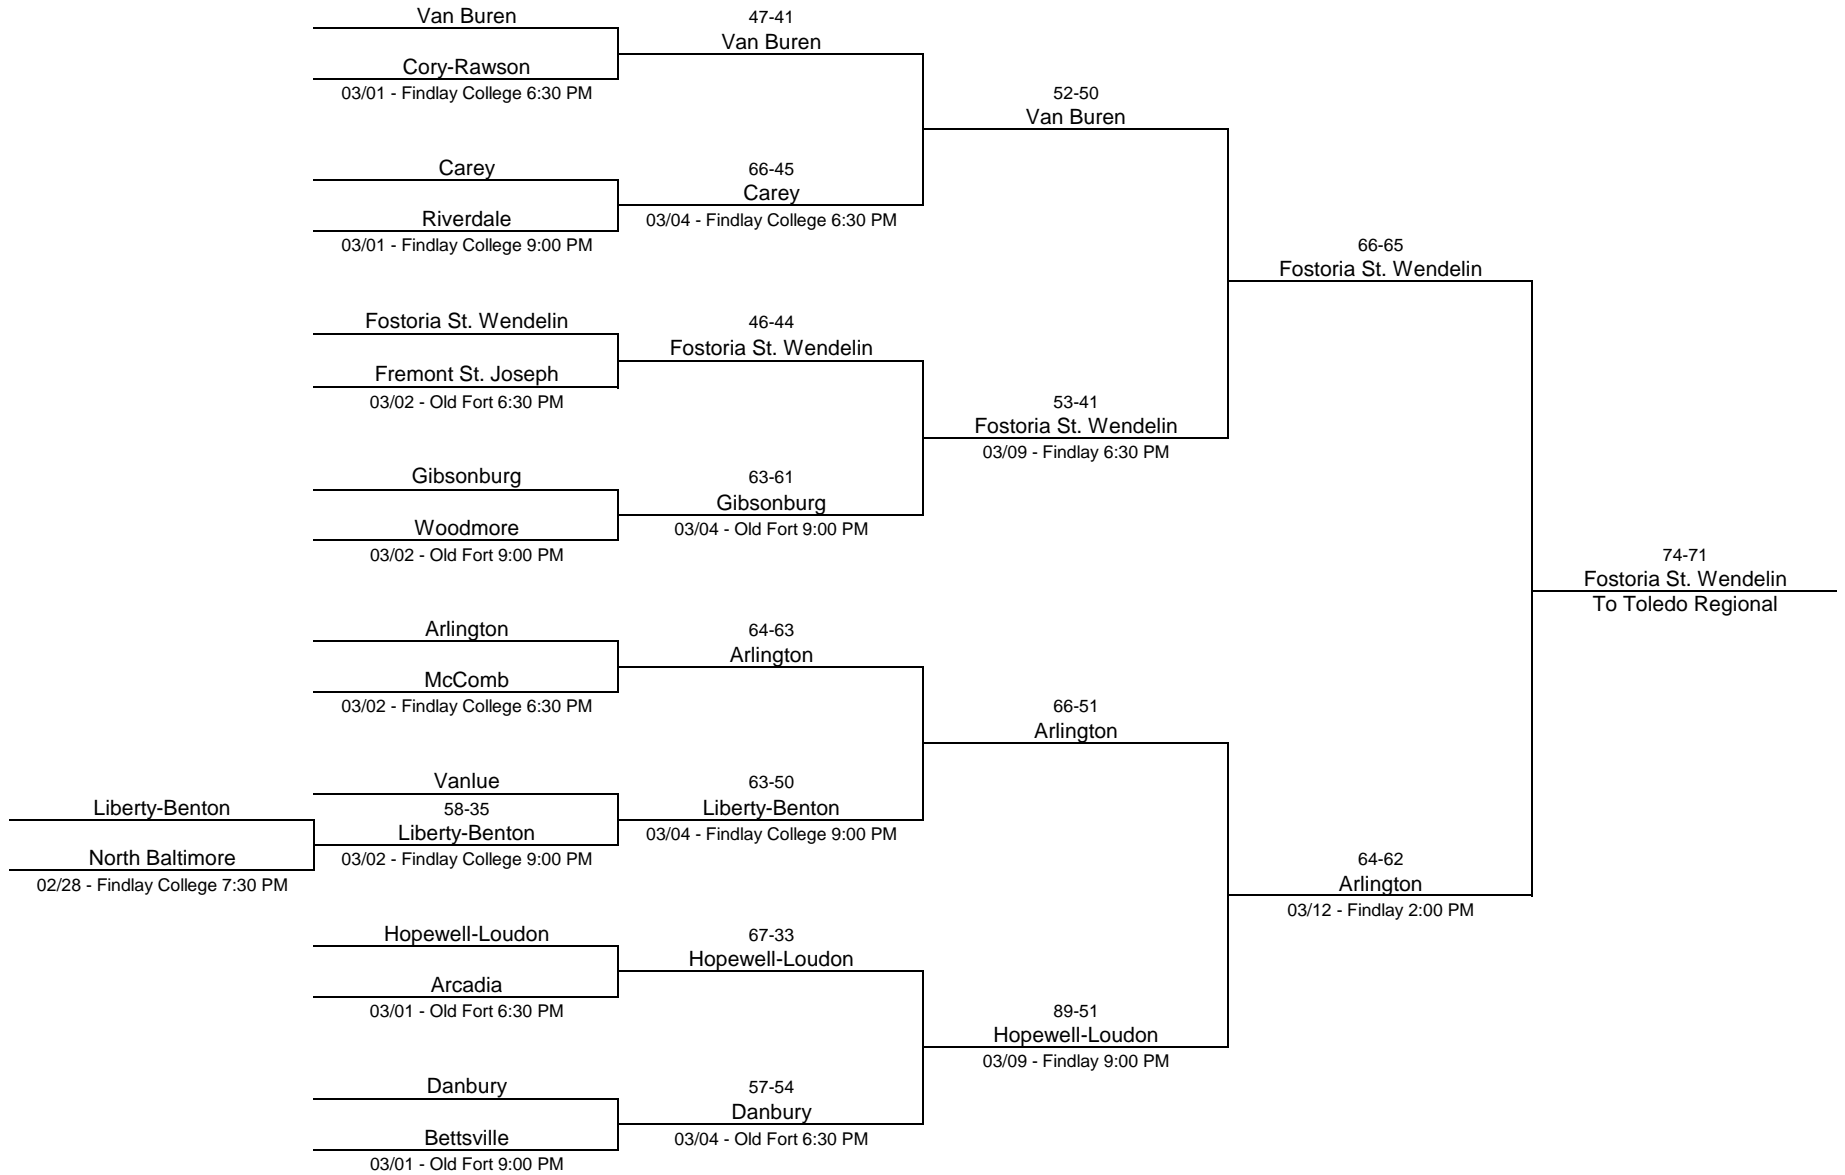

1982/83 Class A - Lima Senior High School

1982/83 Class A - Elida High School

1982/83 Class A - Napoleon High School

1982/83 Class A - Findlay High School

1982/83 Class A - Lexington High School