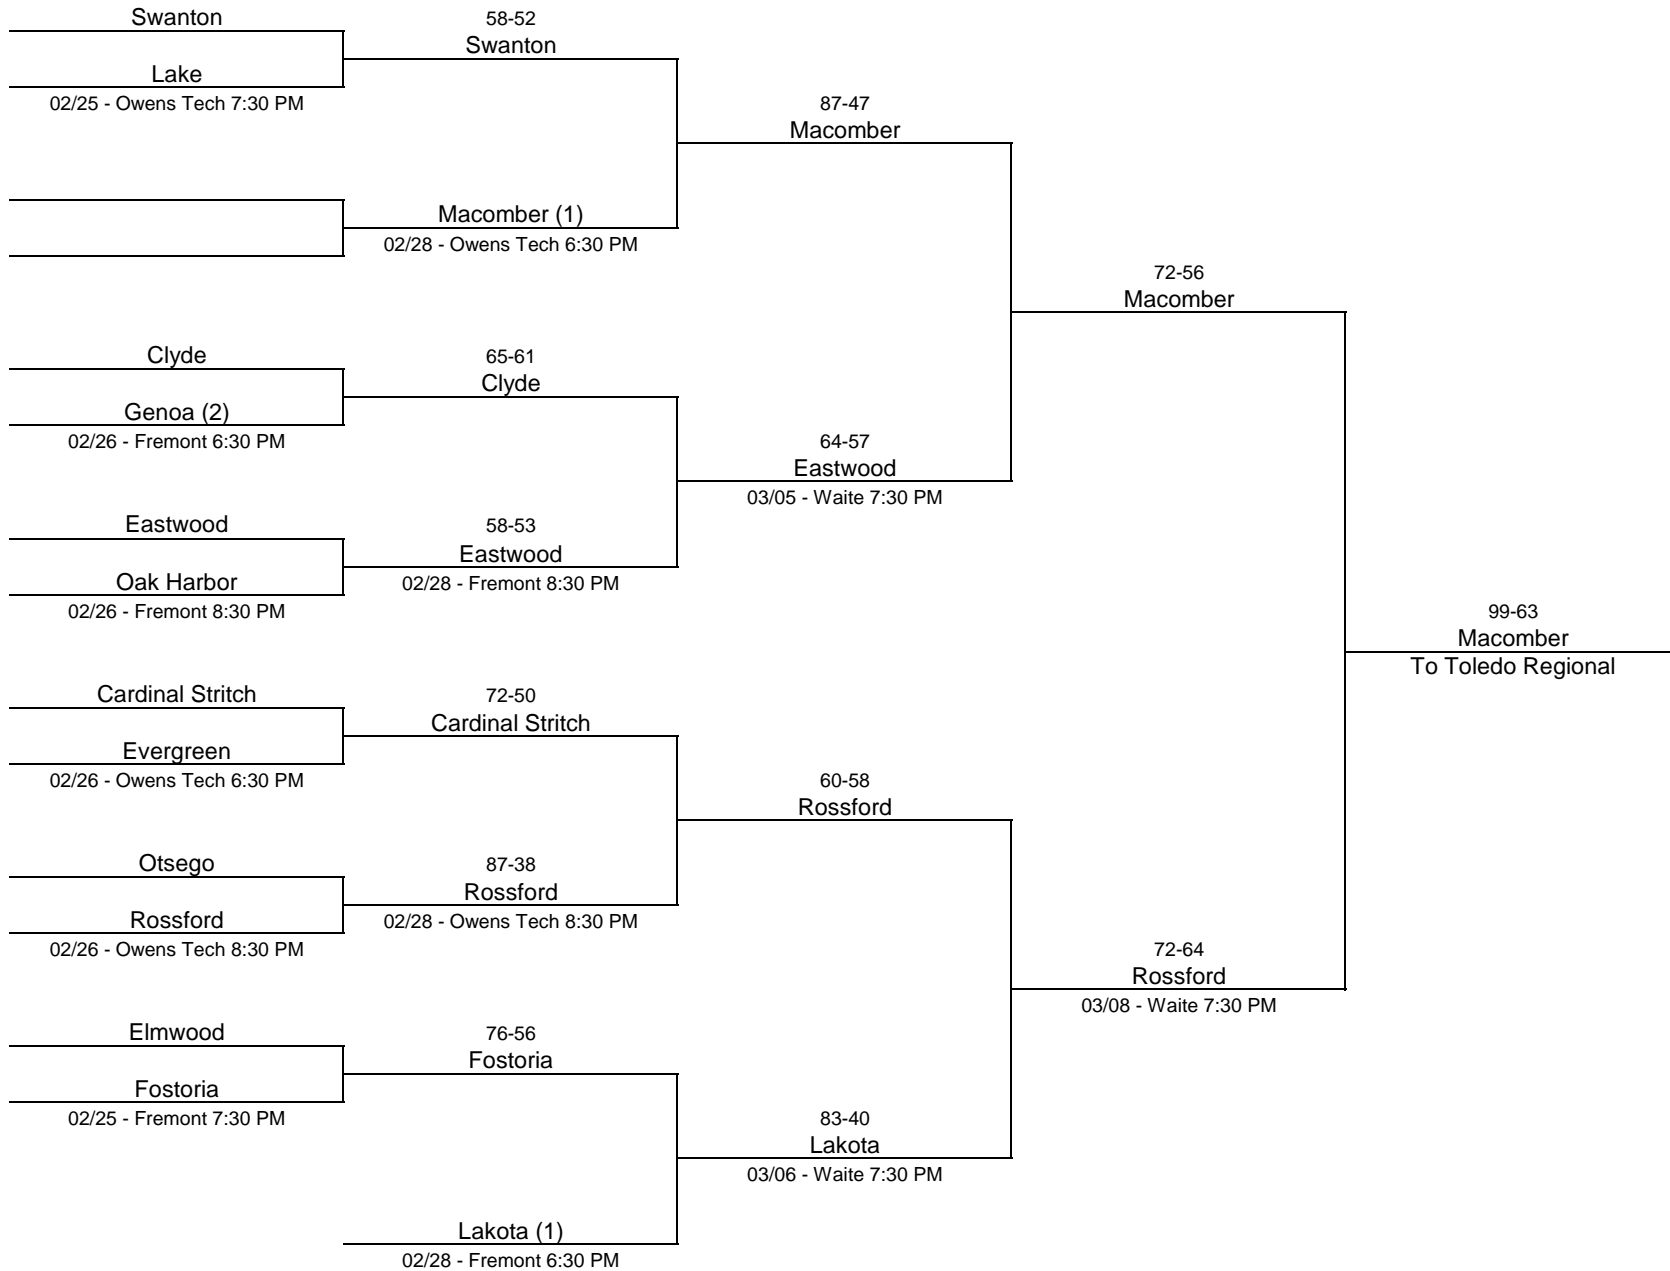

1985/86 Class AAA - Bowling Green State University

1985/86 Class AAA - University of Toledo

1985/86 Class AA - Ohio Northern University

1985/86 Class AA - Waite High School

1985/86 Class AA - Ashland College

1985/86 Class A - Lima Senior High School

1985/86 Class A - Elida High School

1985/86 Class A - Defiance High School

1985/86 Class A - Findlay College

1985/86 Class A - Lexington High School