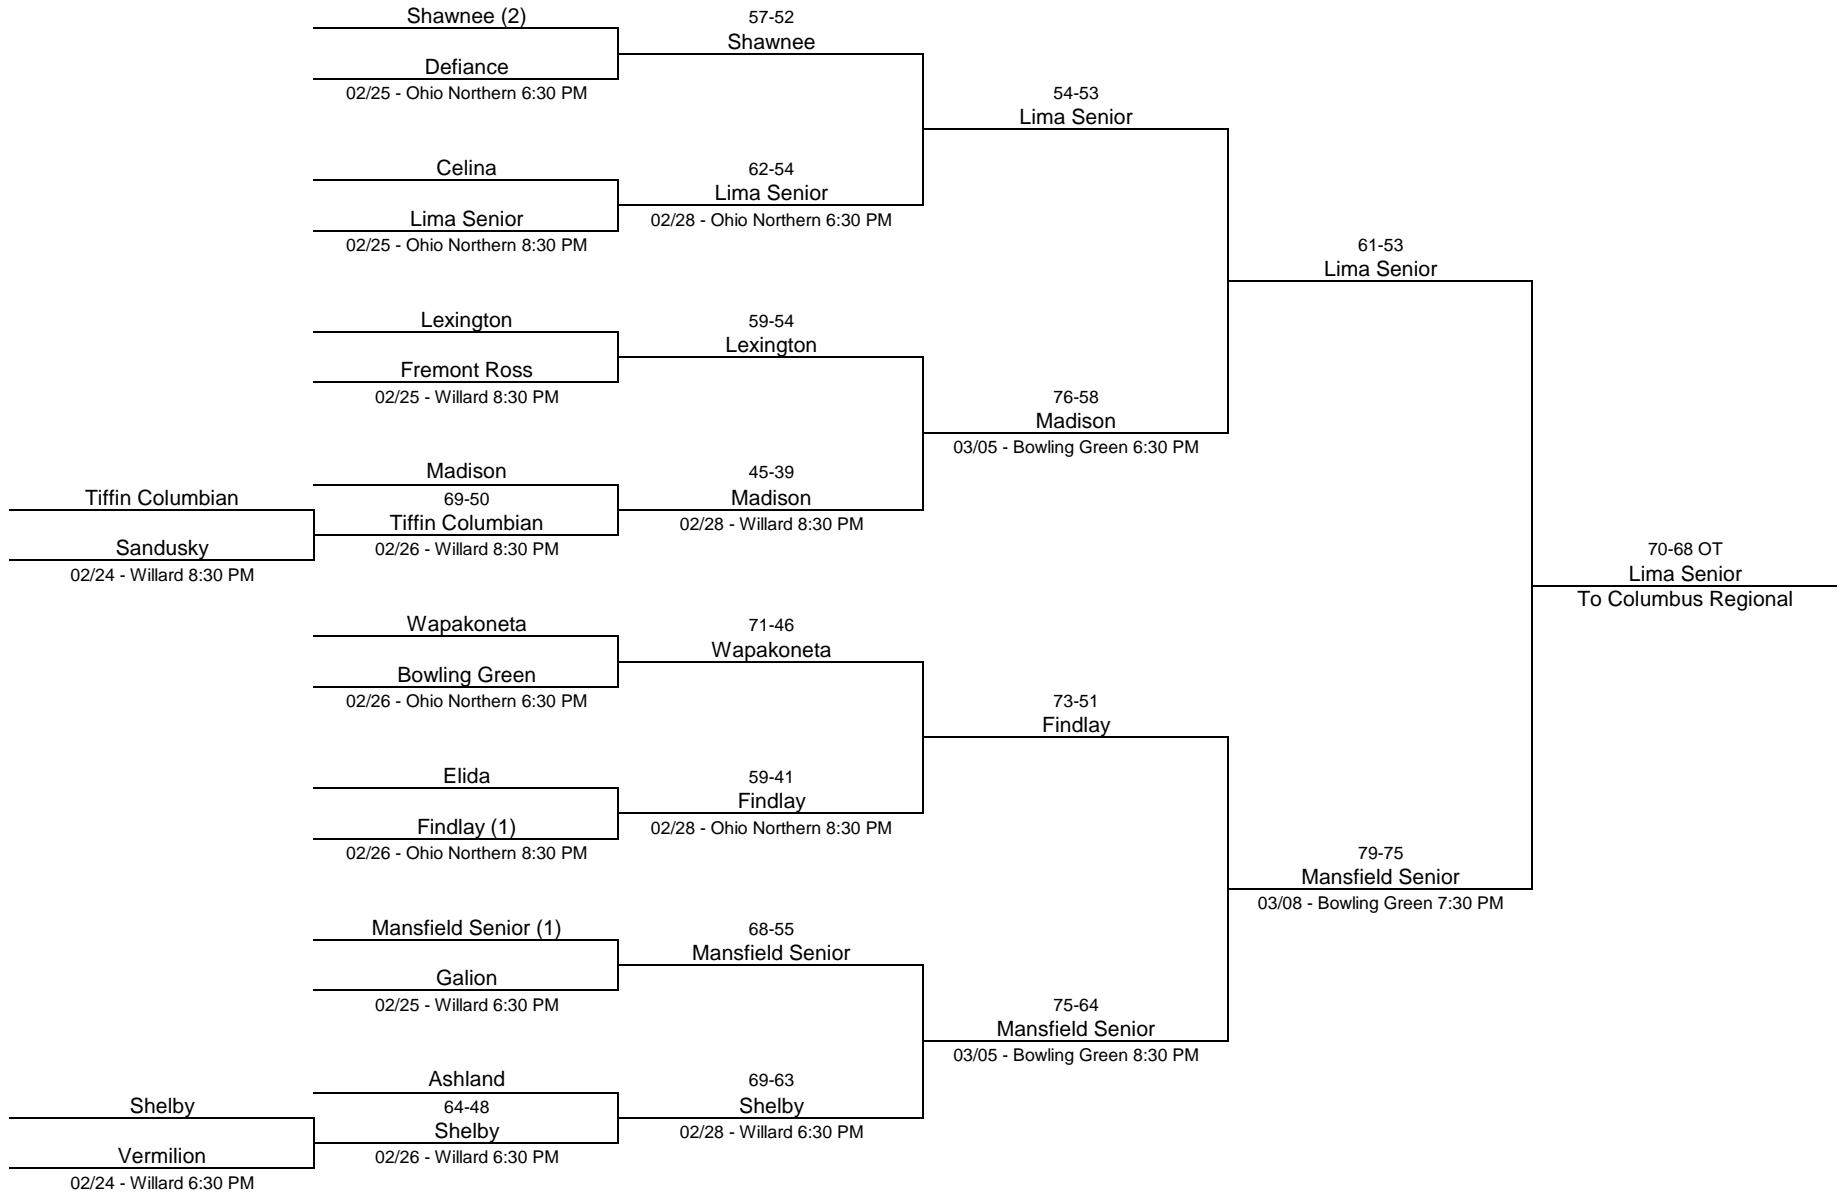

1985/86 Class AAA - Bowling Green State University

1985/86 Class AAA - University of Toledo

1985/86 Class AA - Ohio Northern University

1985/86 Class AA - Waite High School

1985/86 Class AA - Ashland College

1985/86 Class A - Lima Senior High School

1985/86 Class A - Elida High School

1985/86 Class A - Defiance High School

1985/86 Class A - Findlay College

1985/86 Class A - Lexington High School