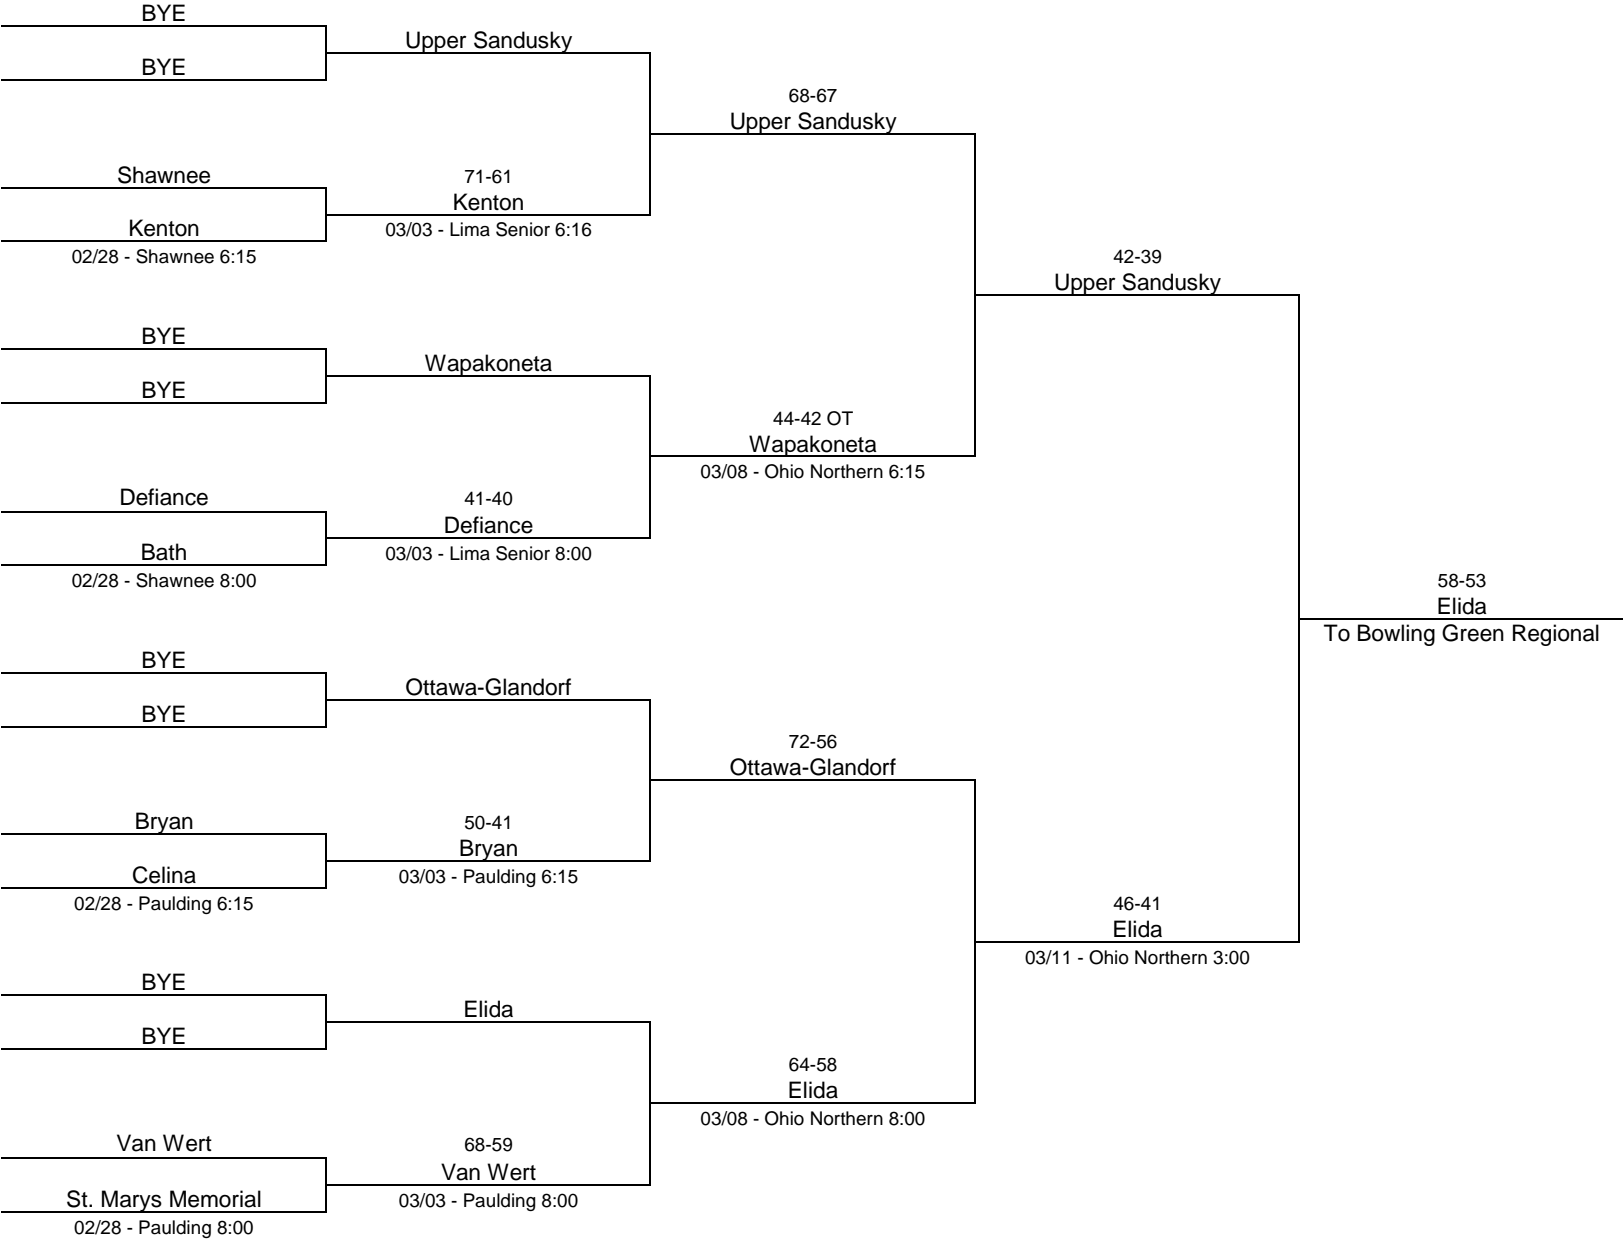

2016/17 Division II - Ohio Northern University