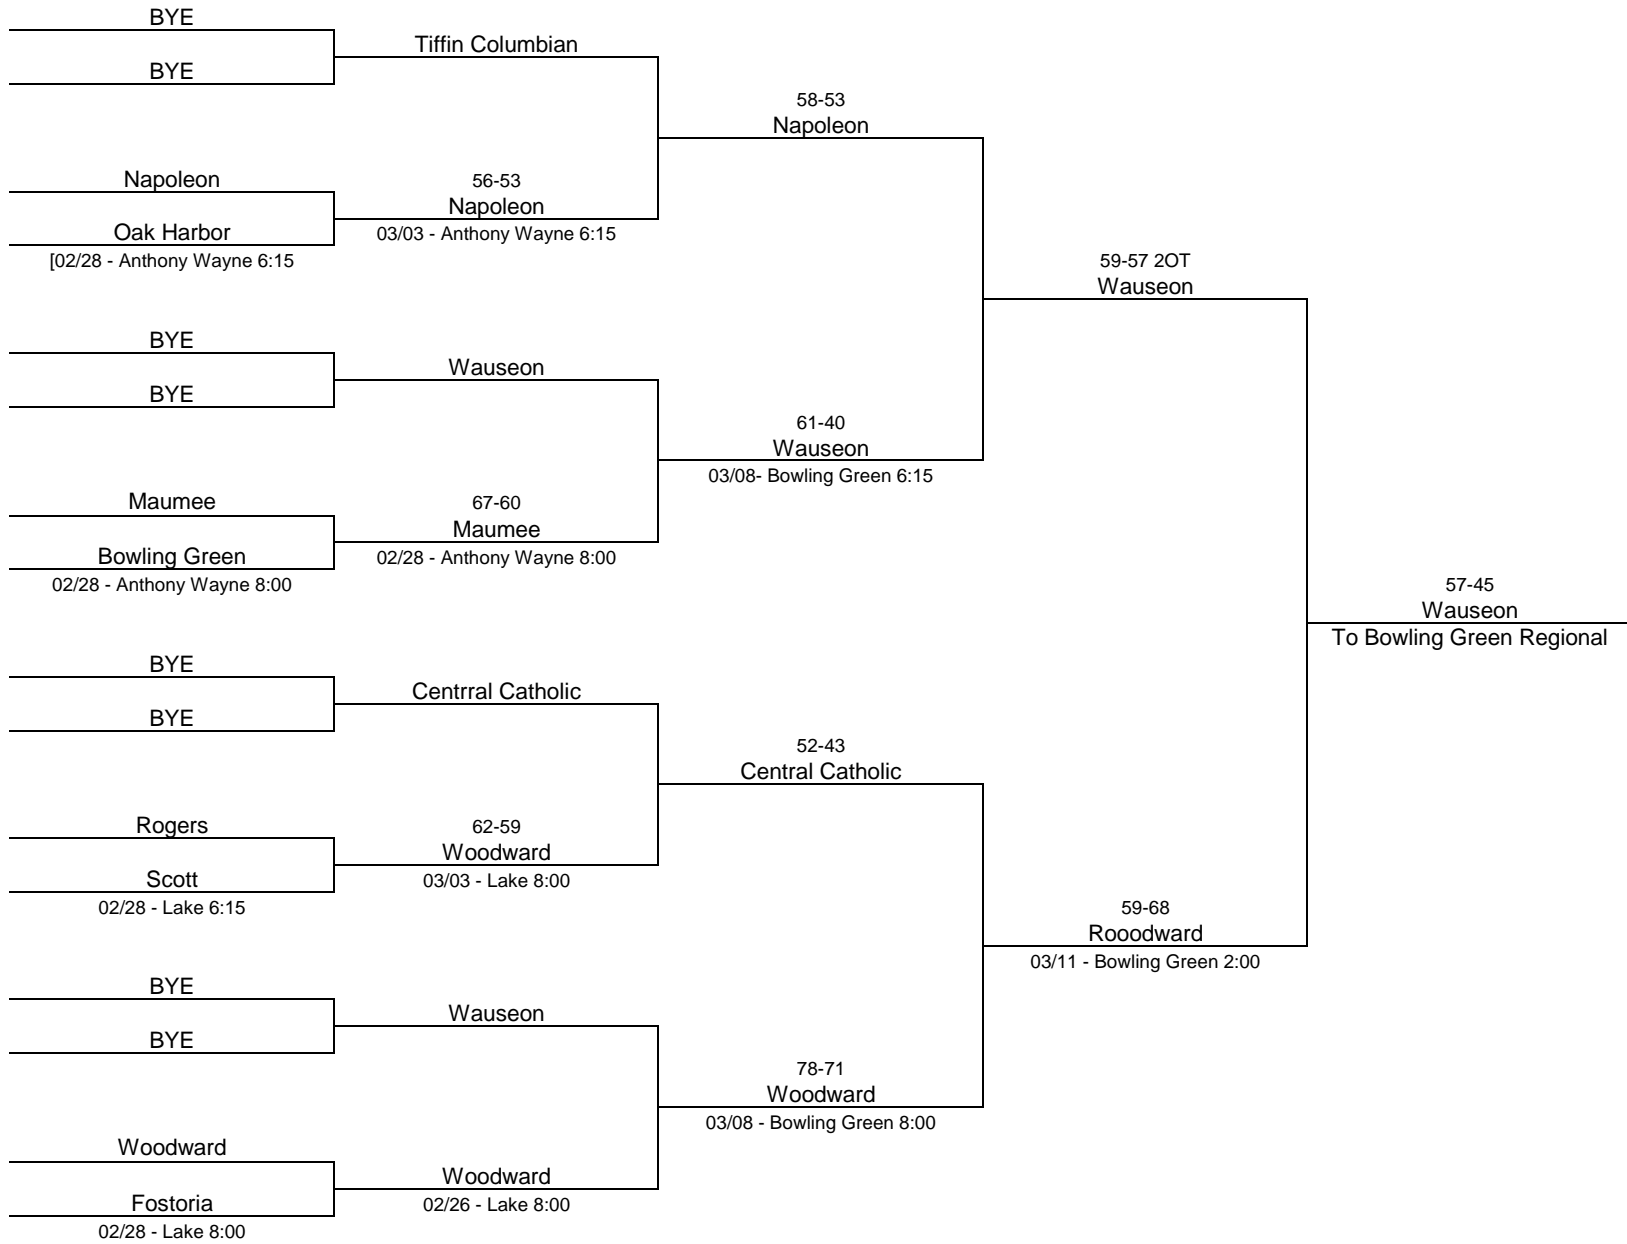

2016/17 Division II - Bowling Green State University