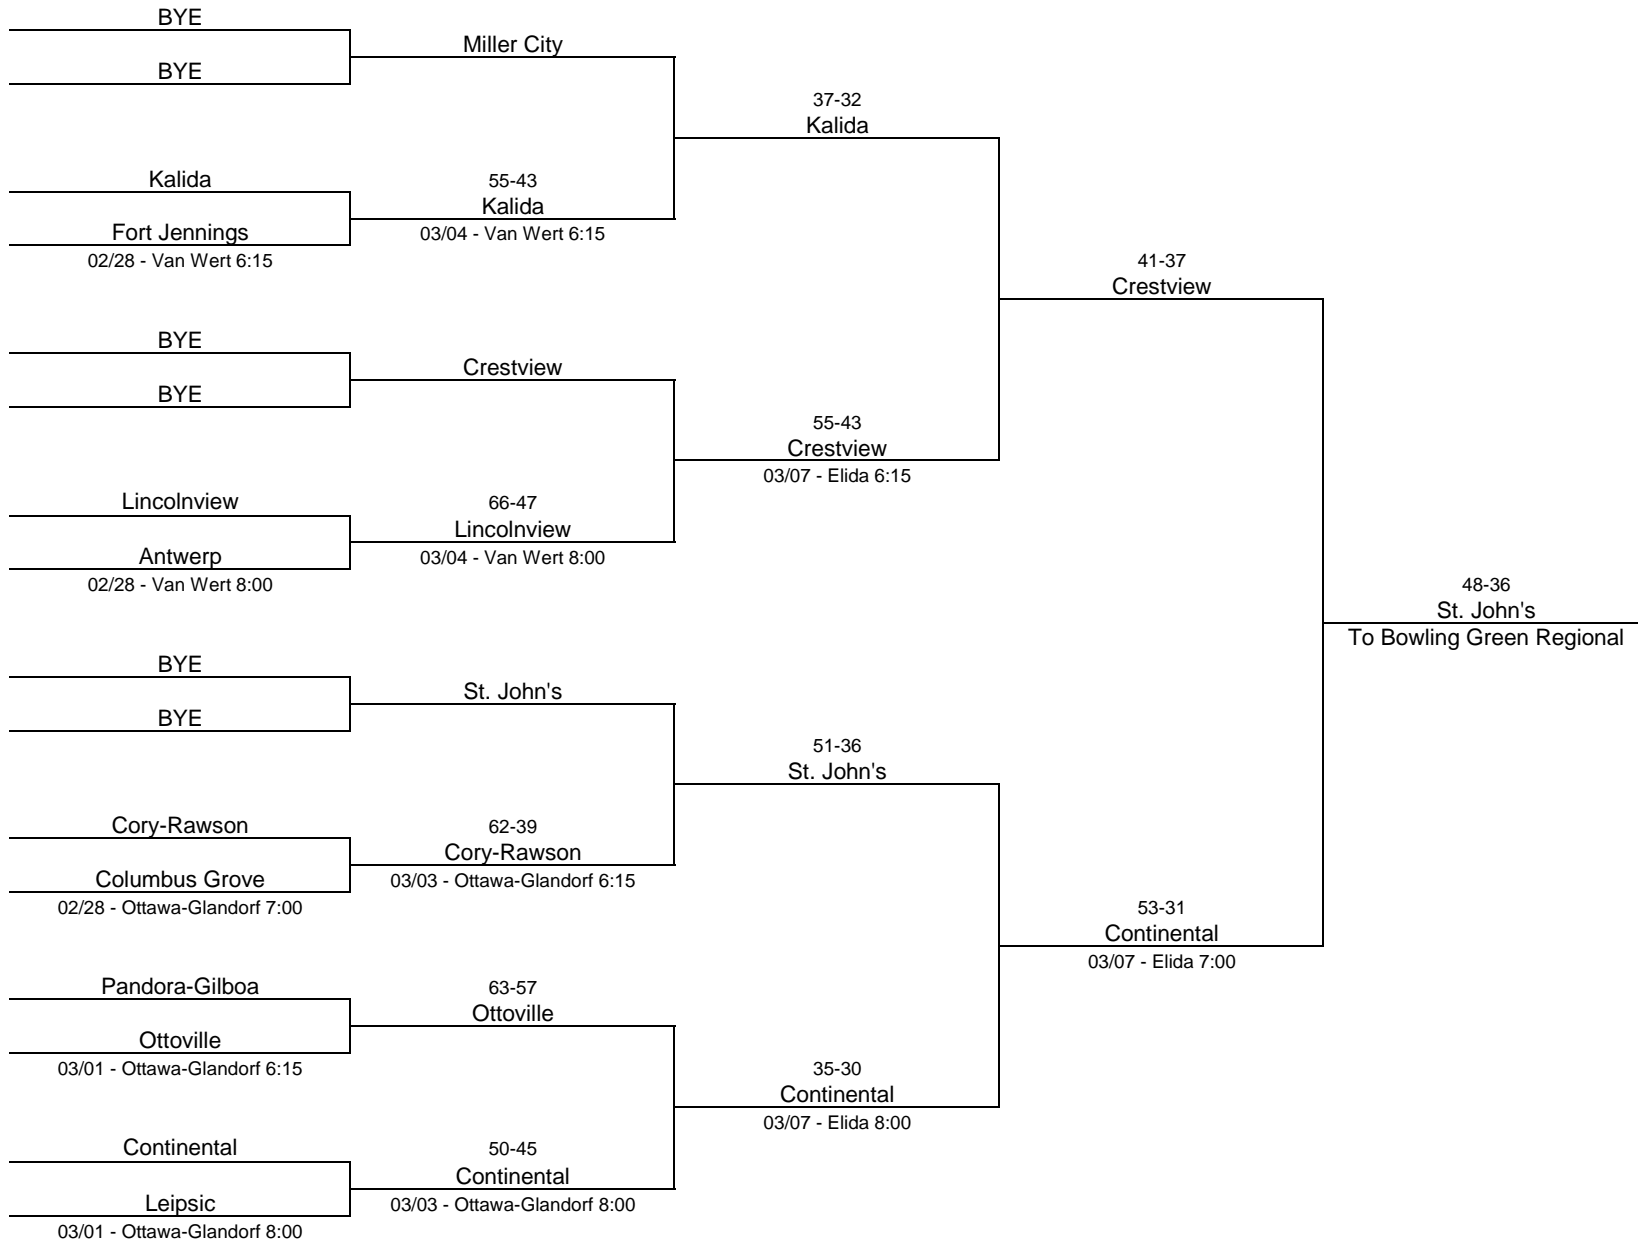

2016/17 Division IV - Elida High School