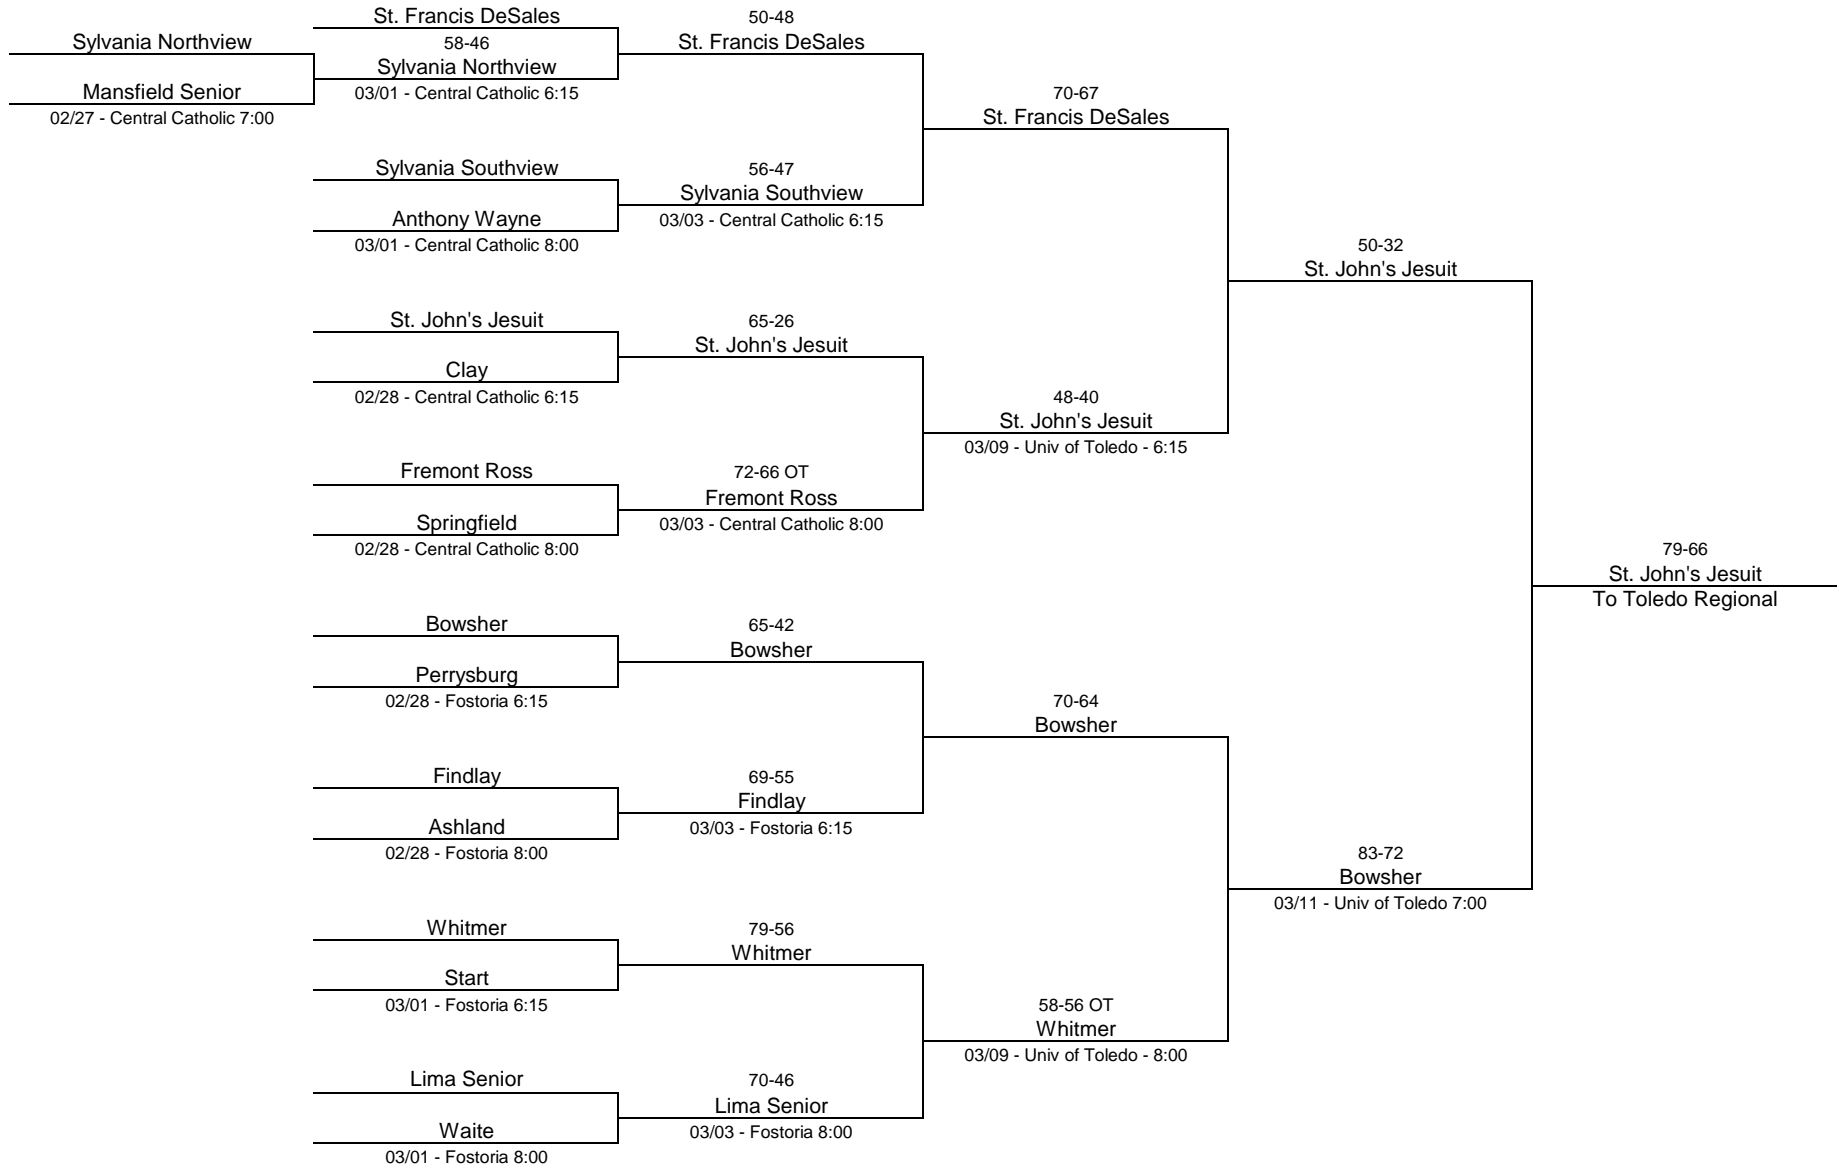

## 2016/17 Division I - University of Toledo