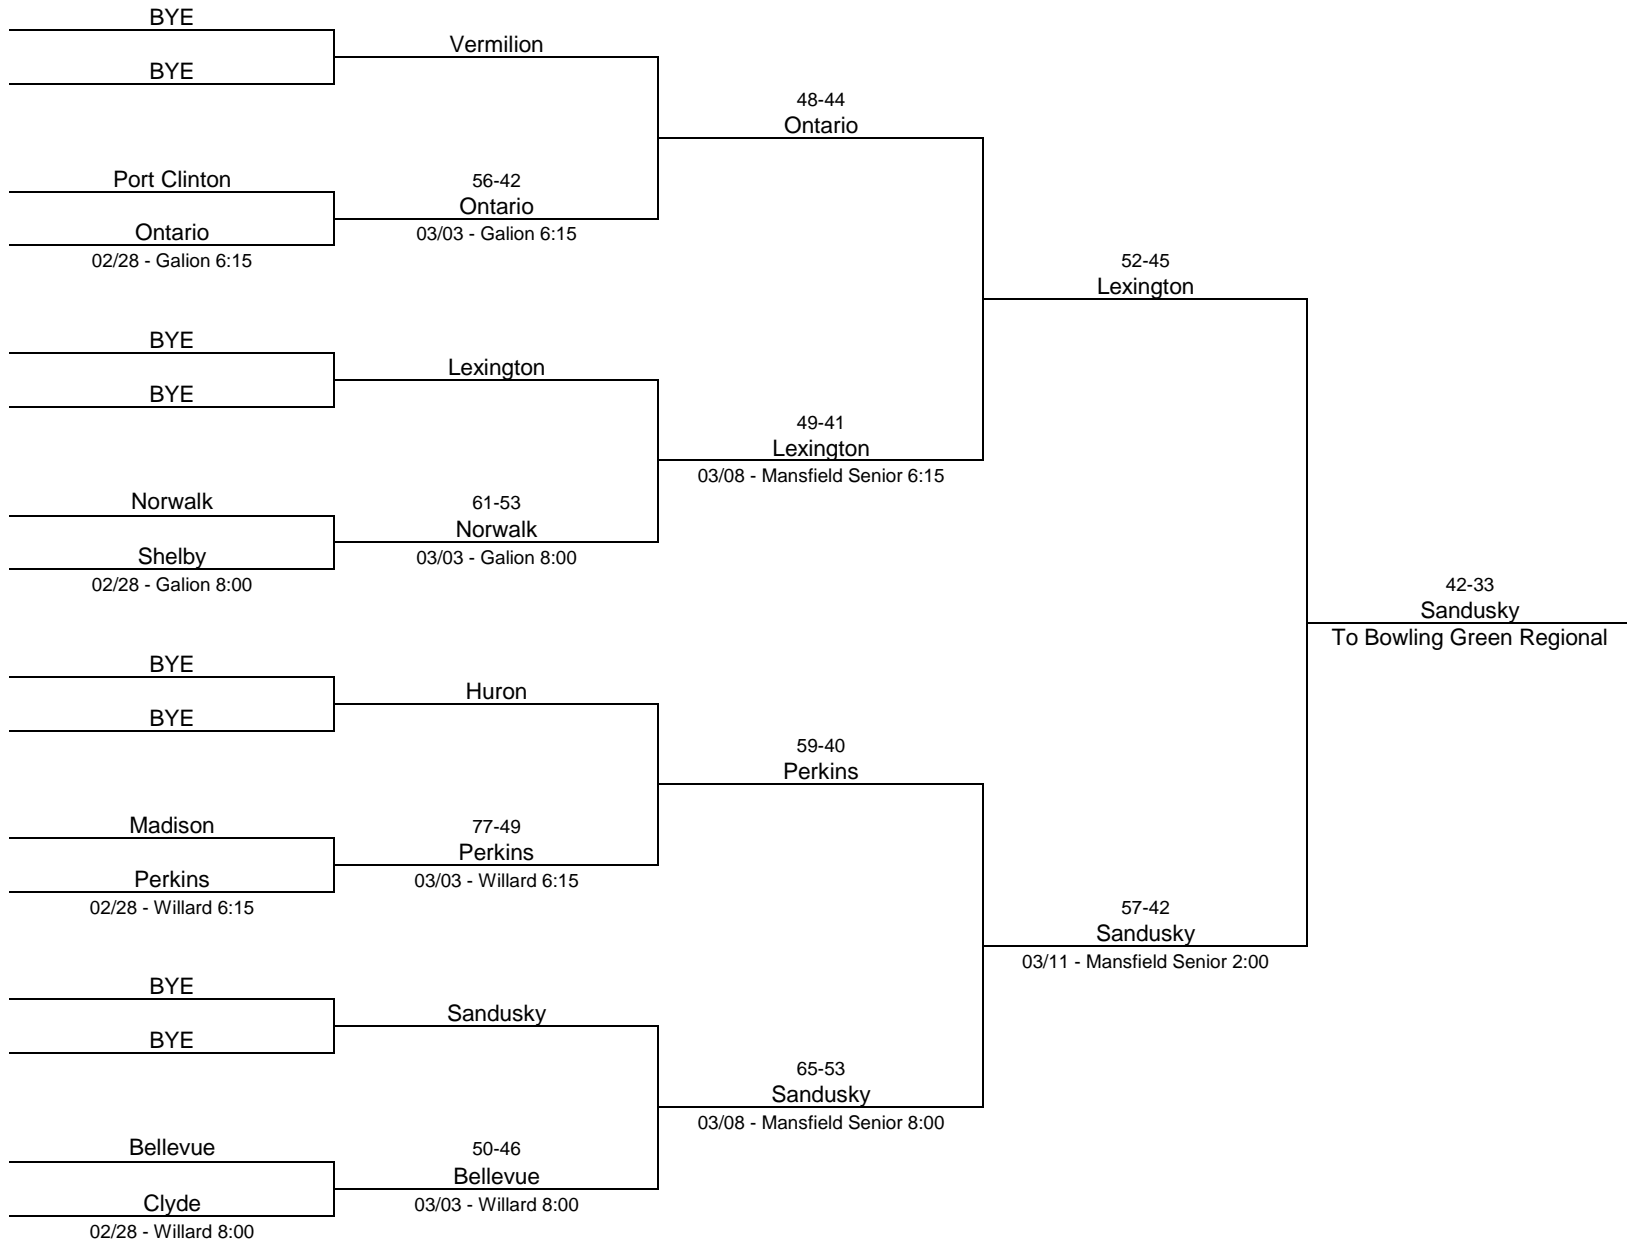

2016/17 Division II - Mansfield Senior High School