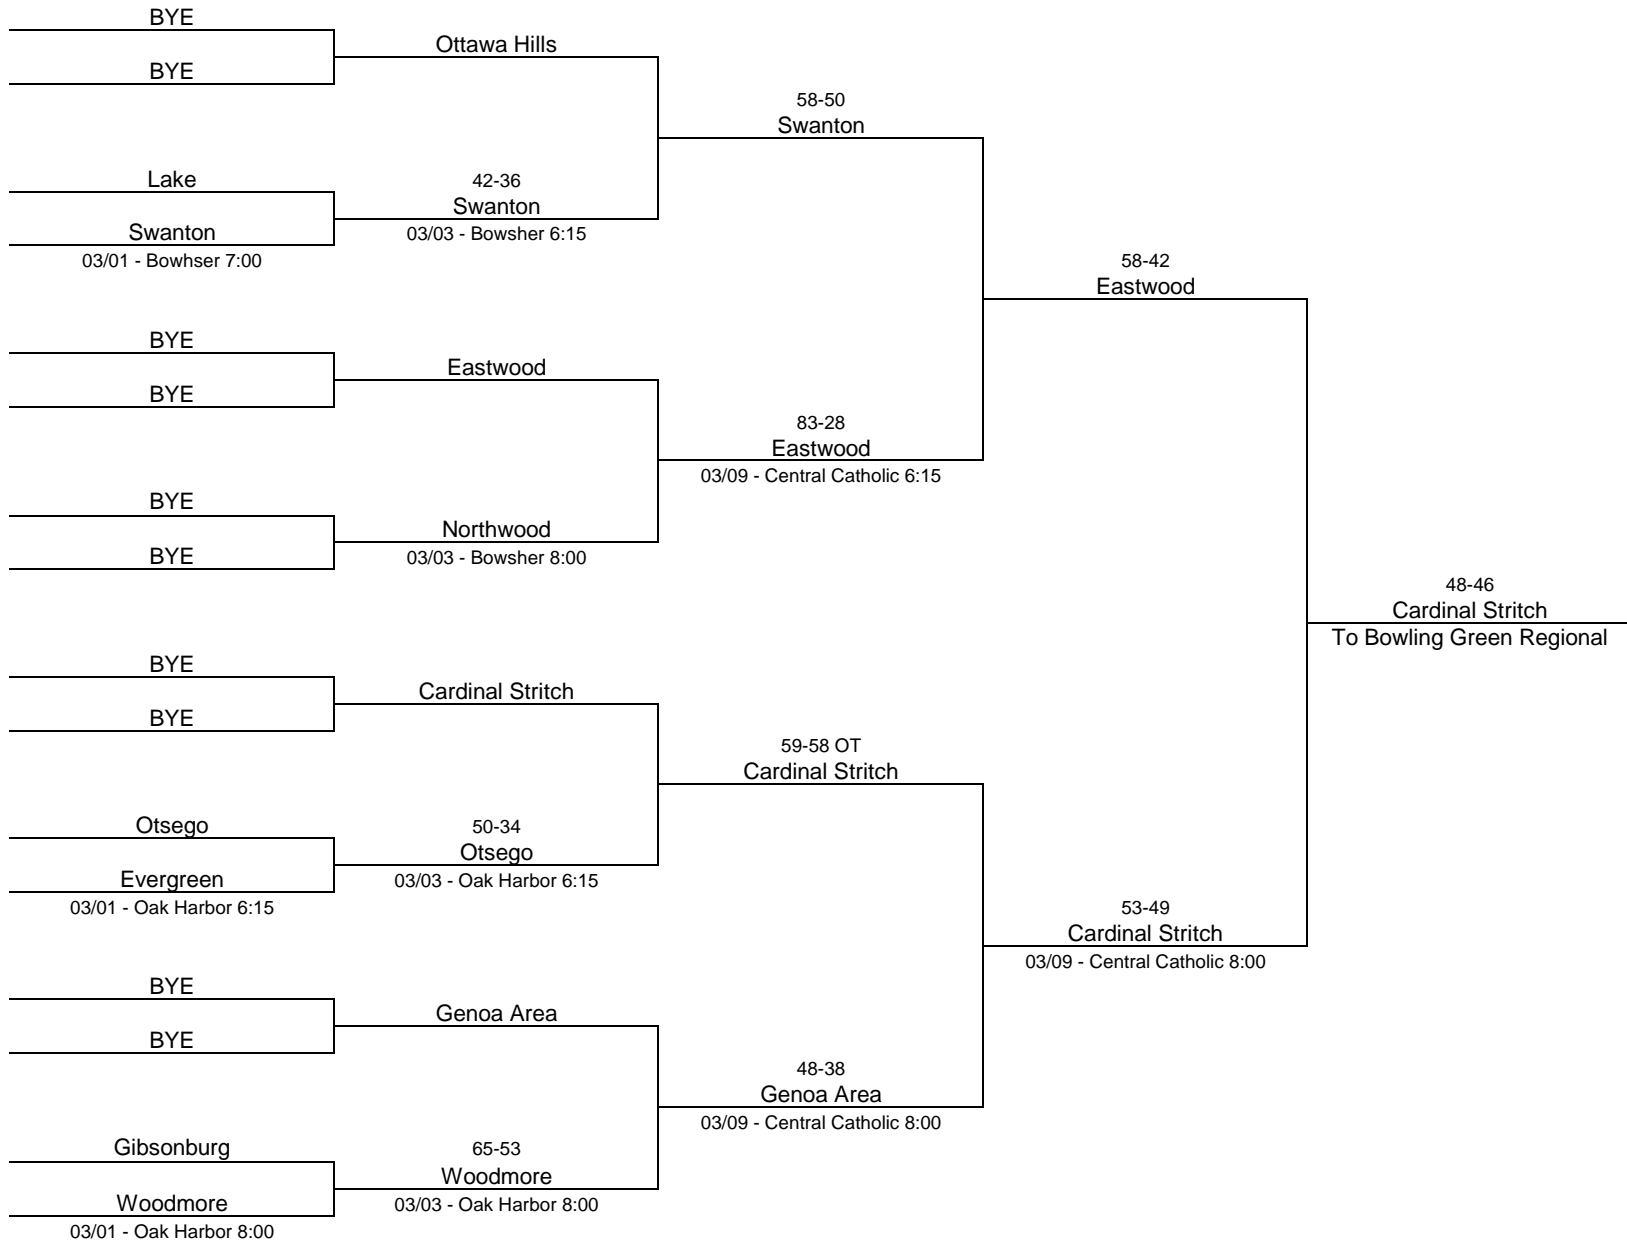

2016/17 Division III - Toledo Central Catholic High School