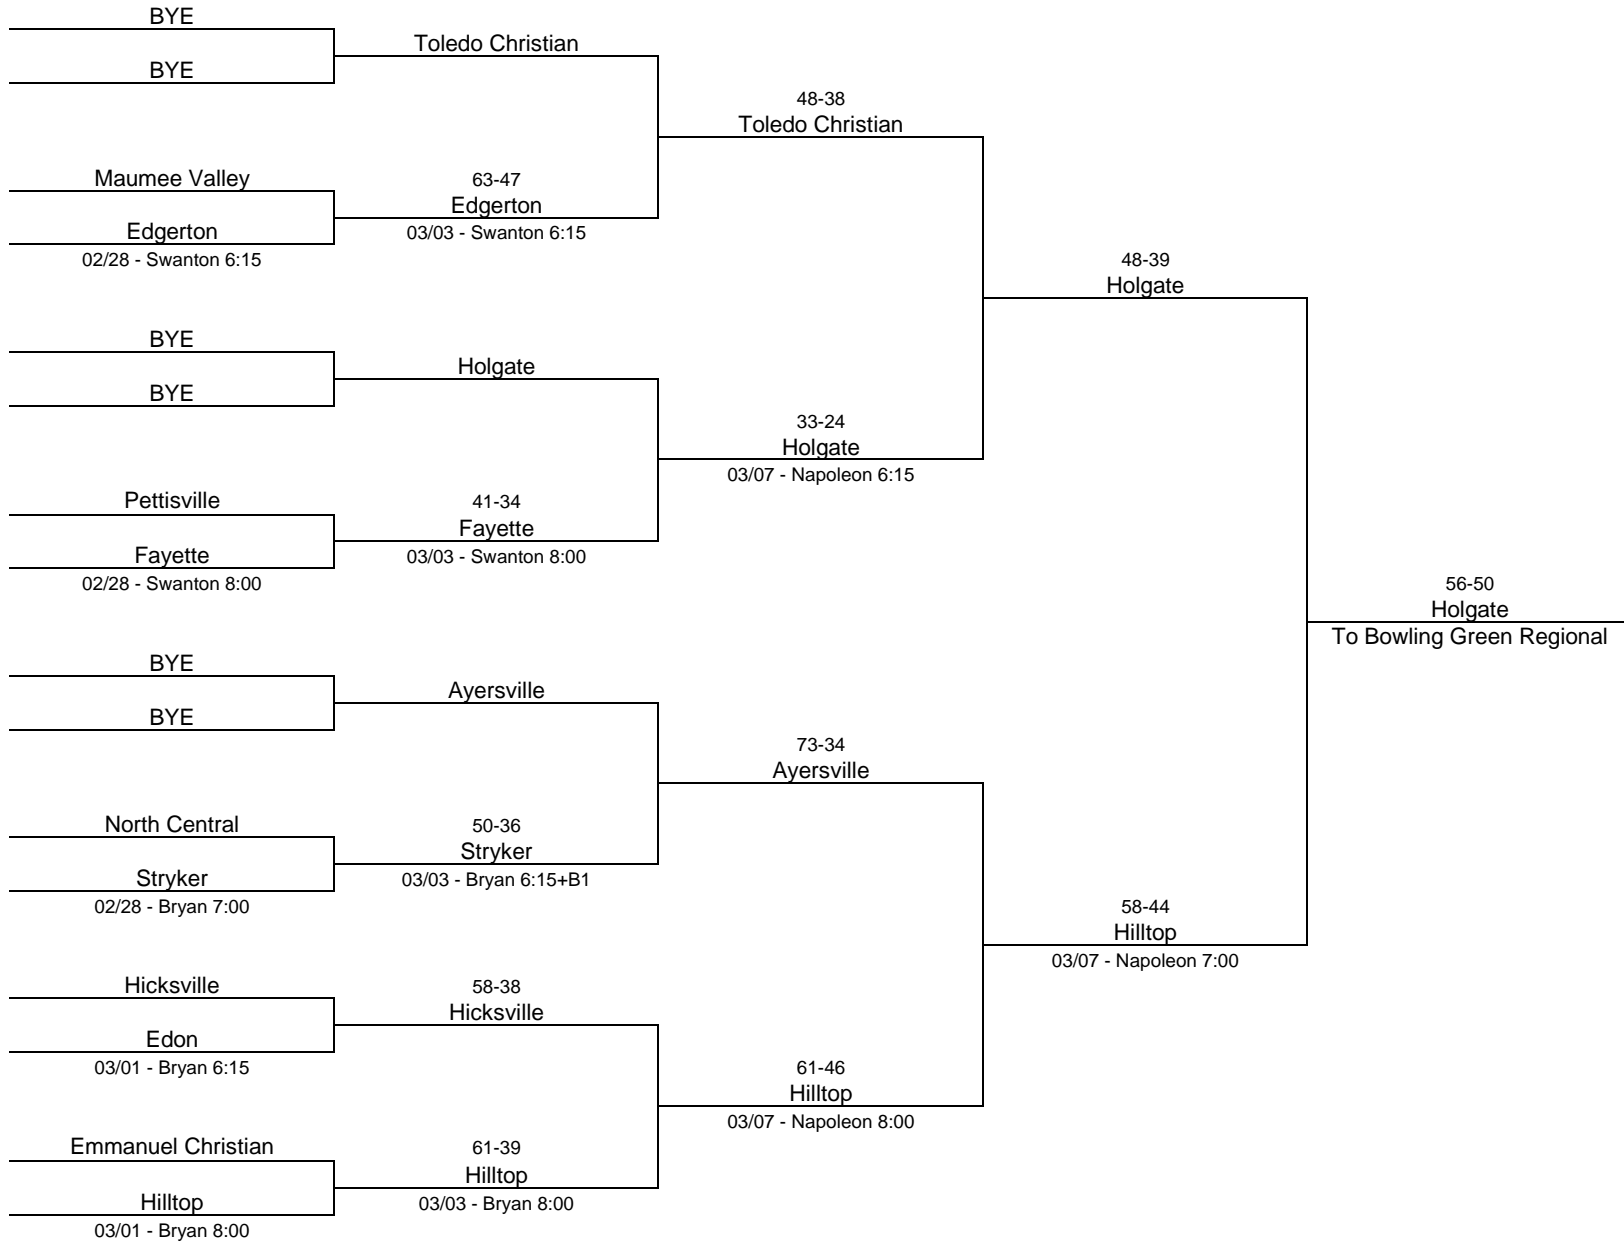

2016/17 Division IV - Napoleon High School