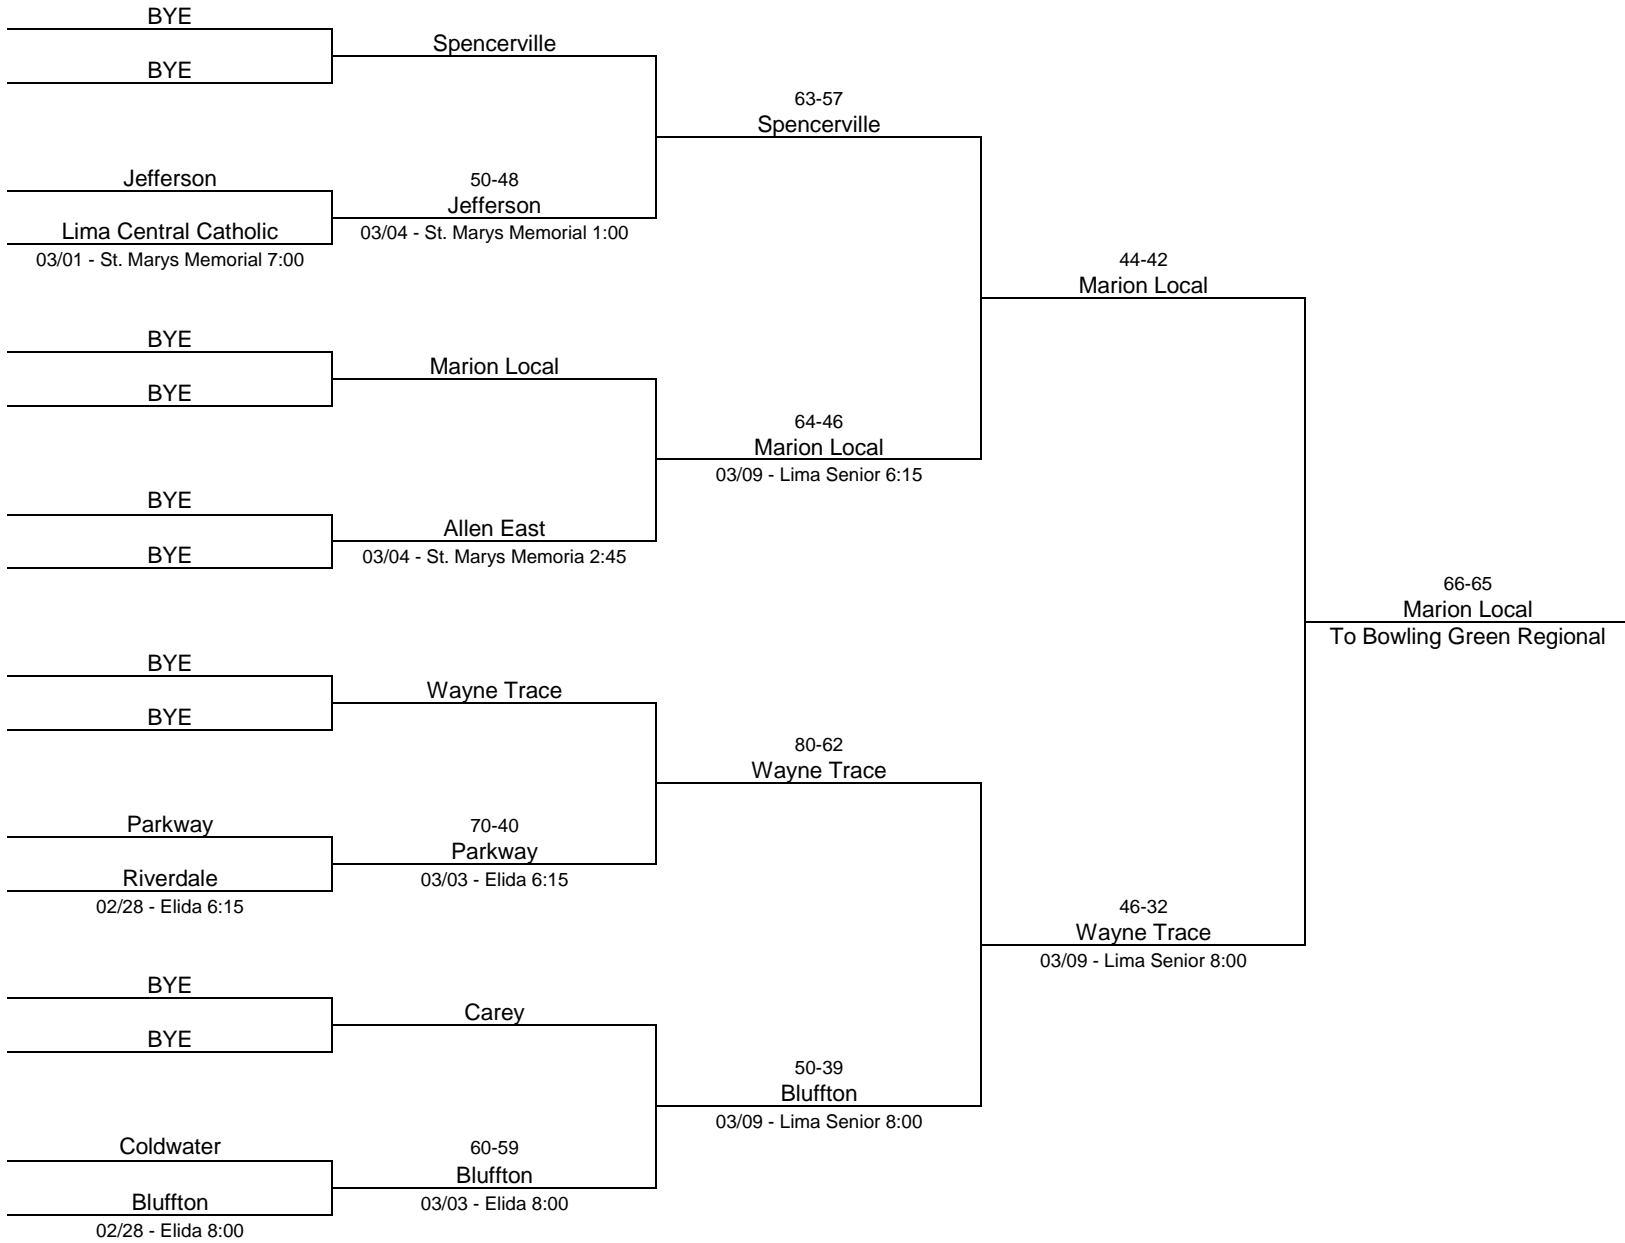

2016/17 Division III - Lima Senior High School