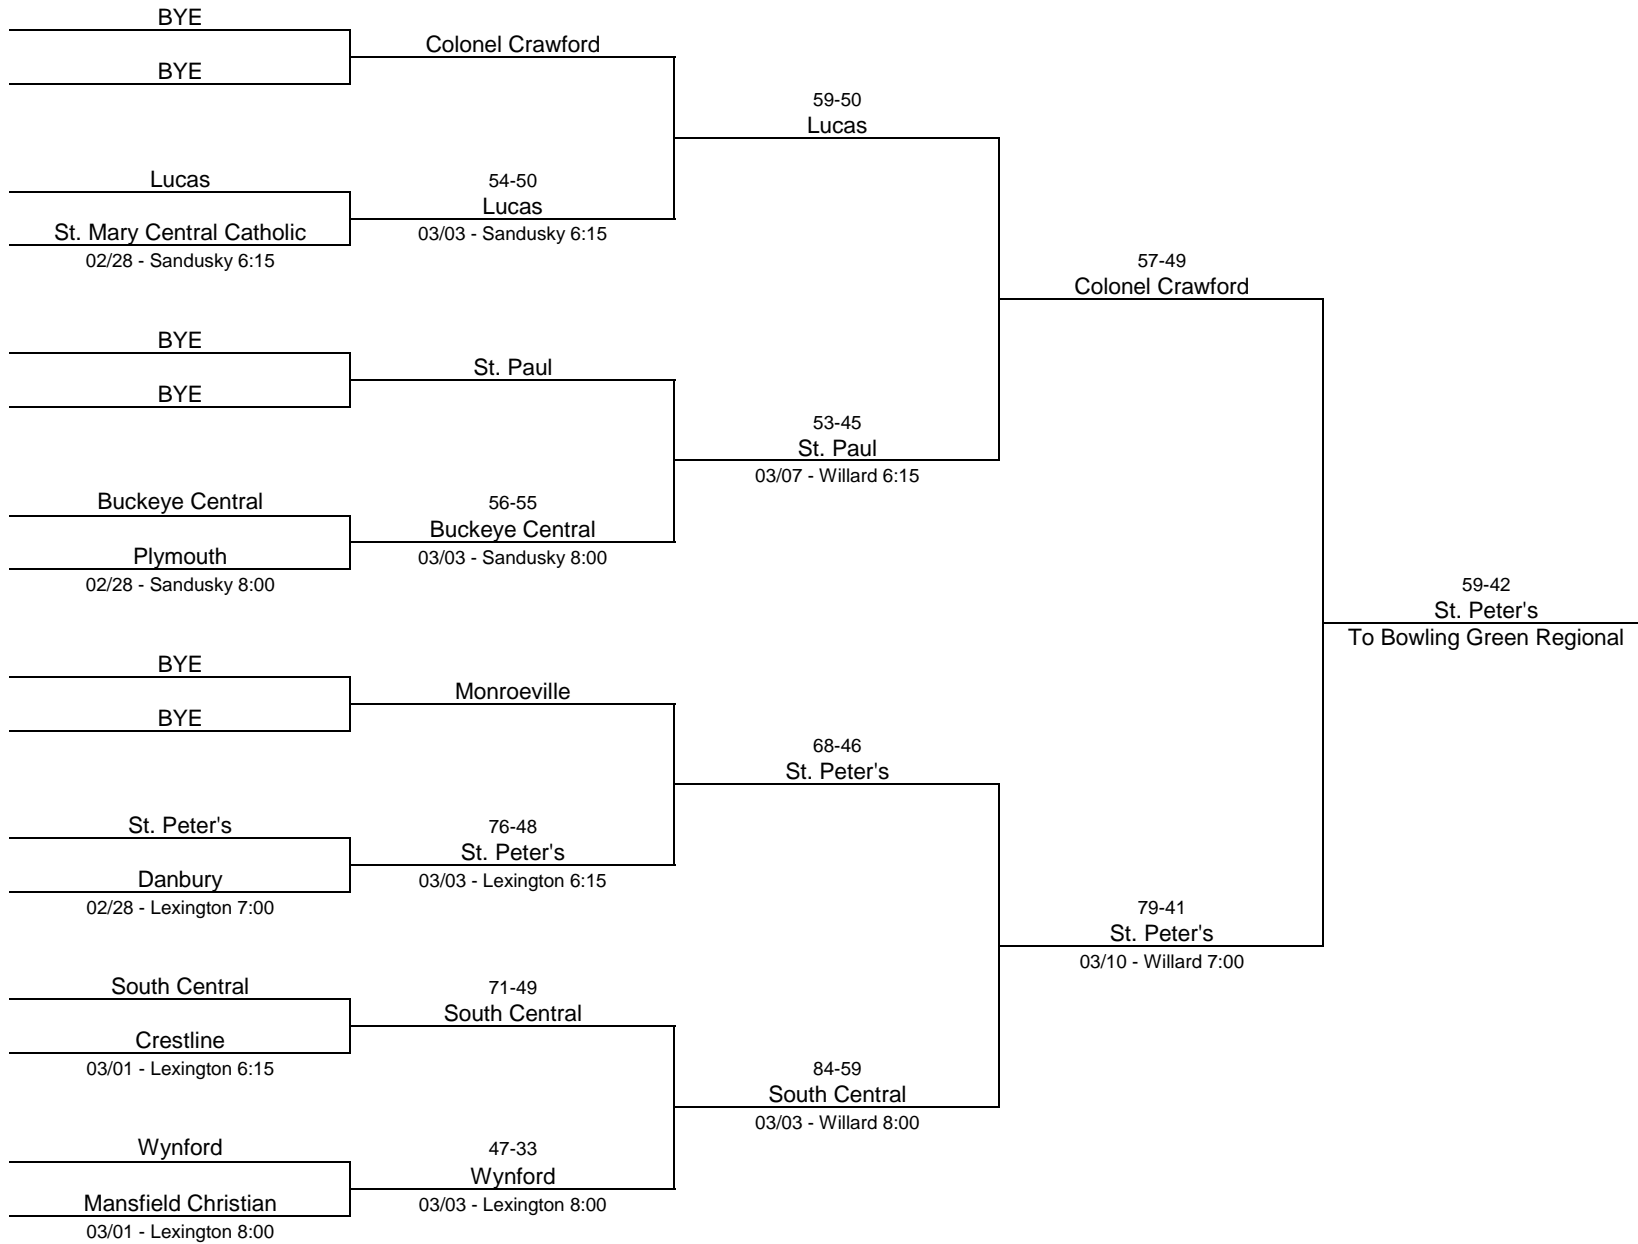

2016/17 Division IV -Willard High School