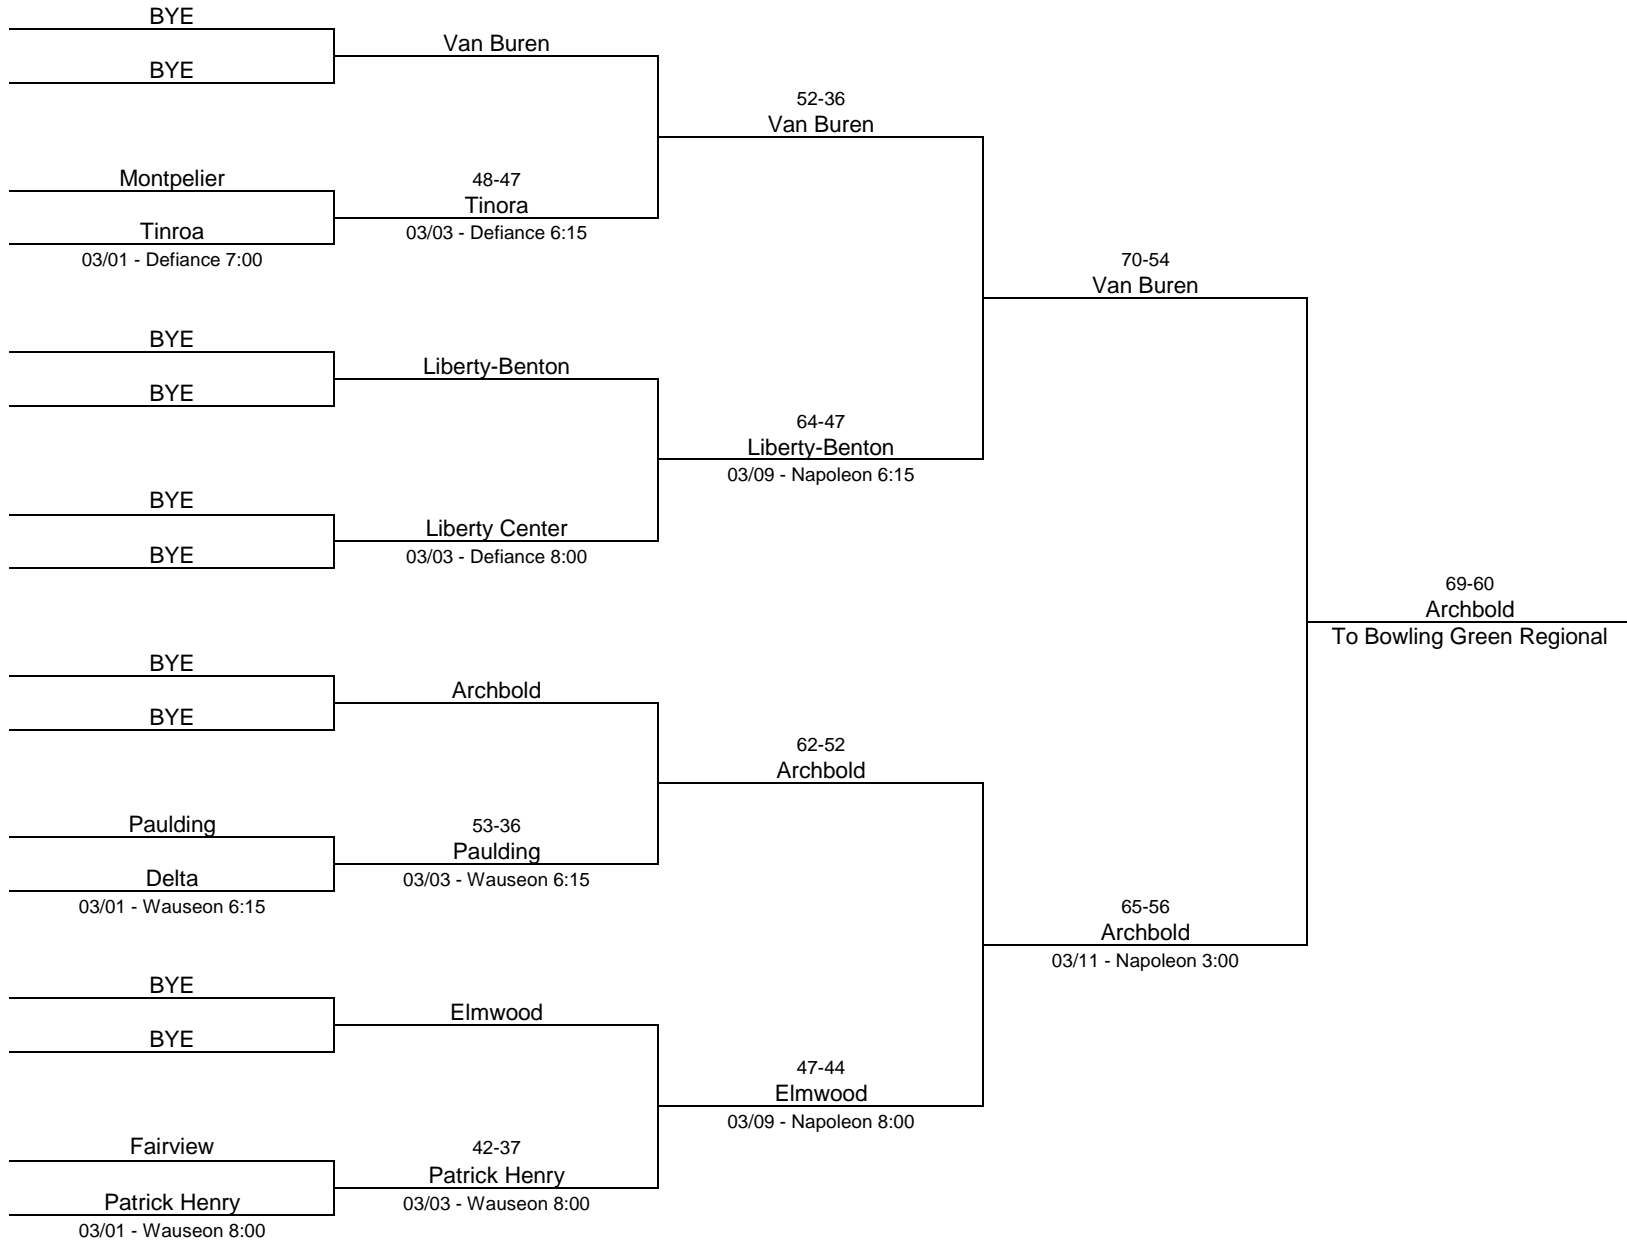

2016/17 Division III - Napoleon High School