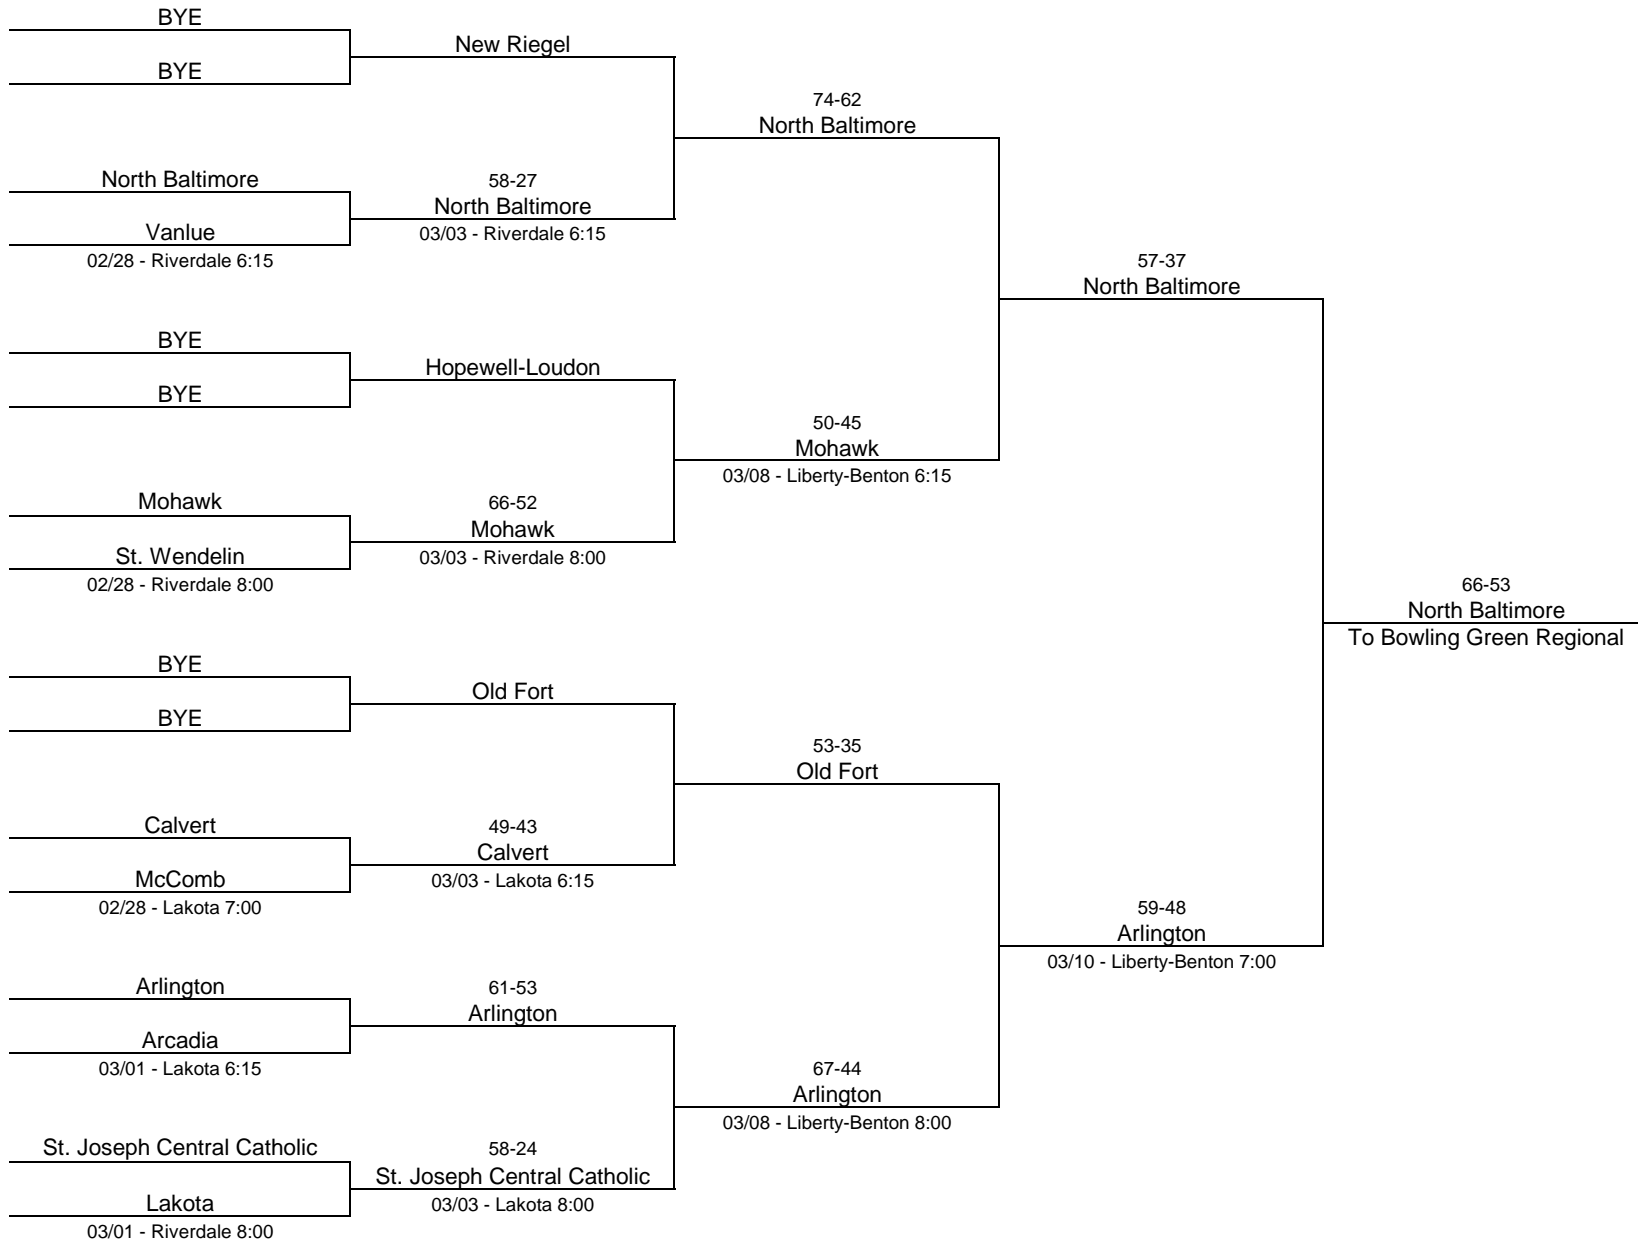

2016/17 Division IV - Liberty-Benton High School