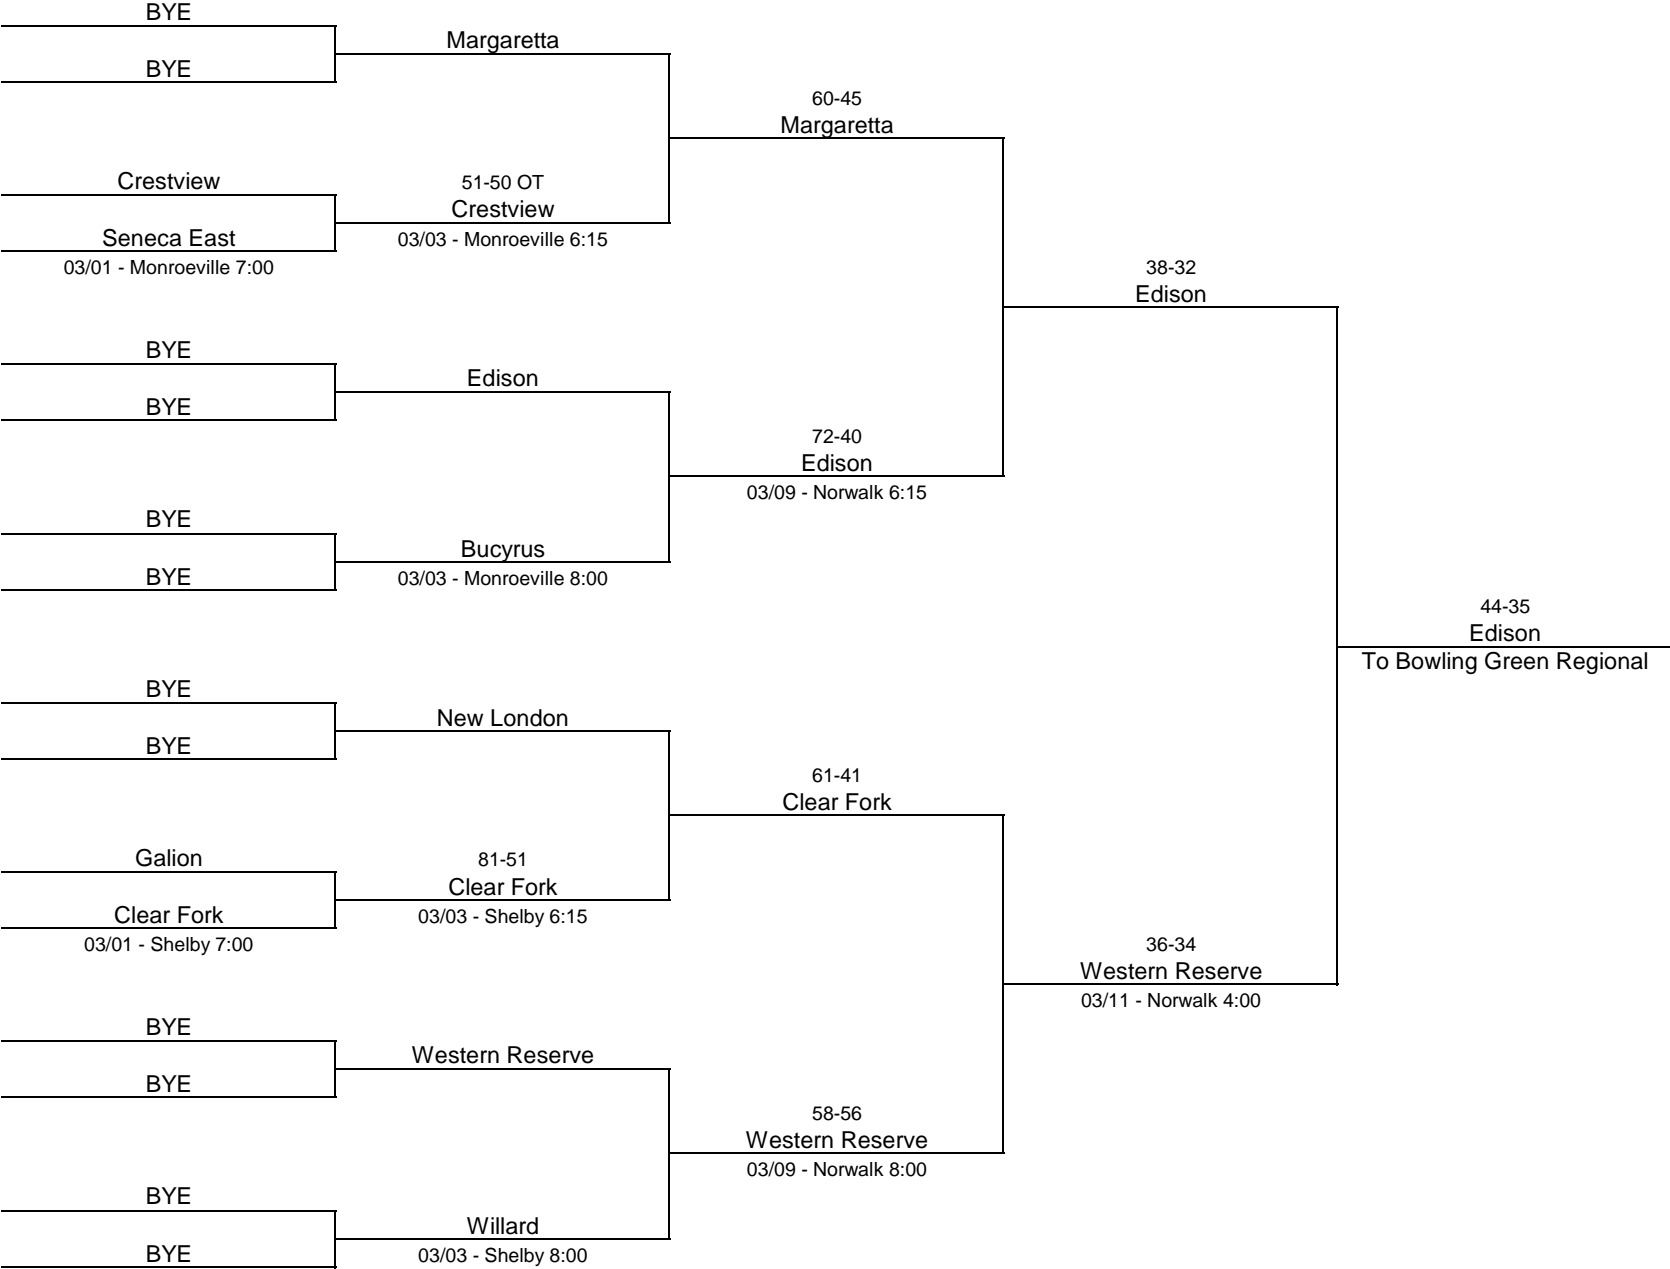

2016/17 Division III - Norwalk High School