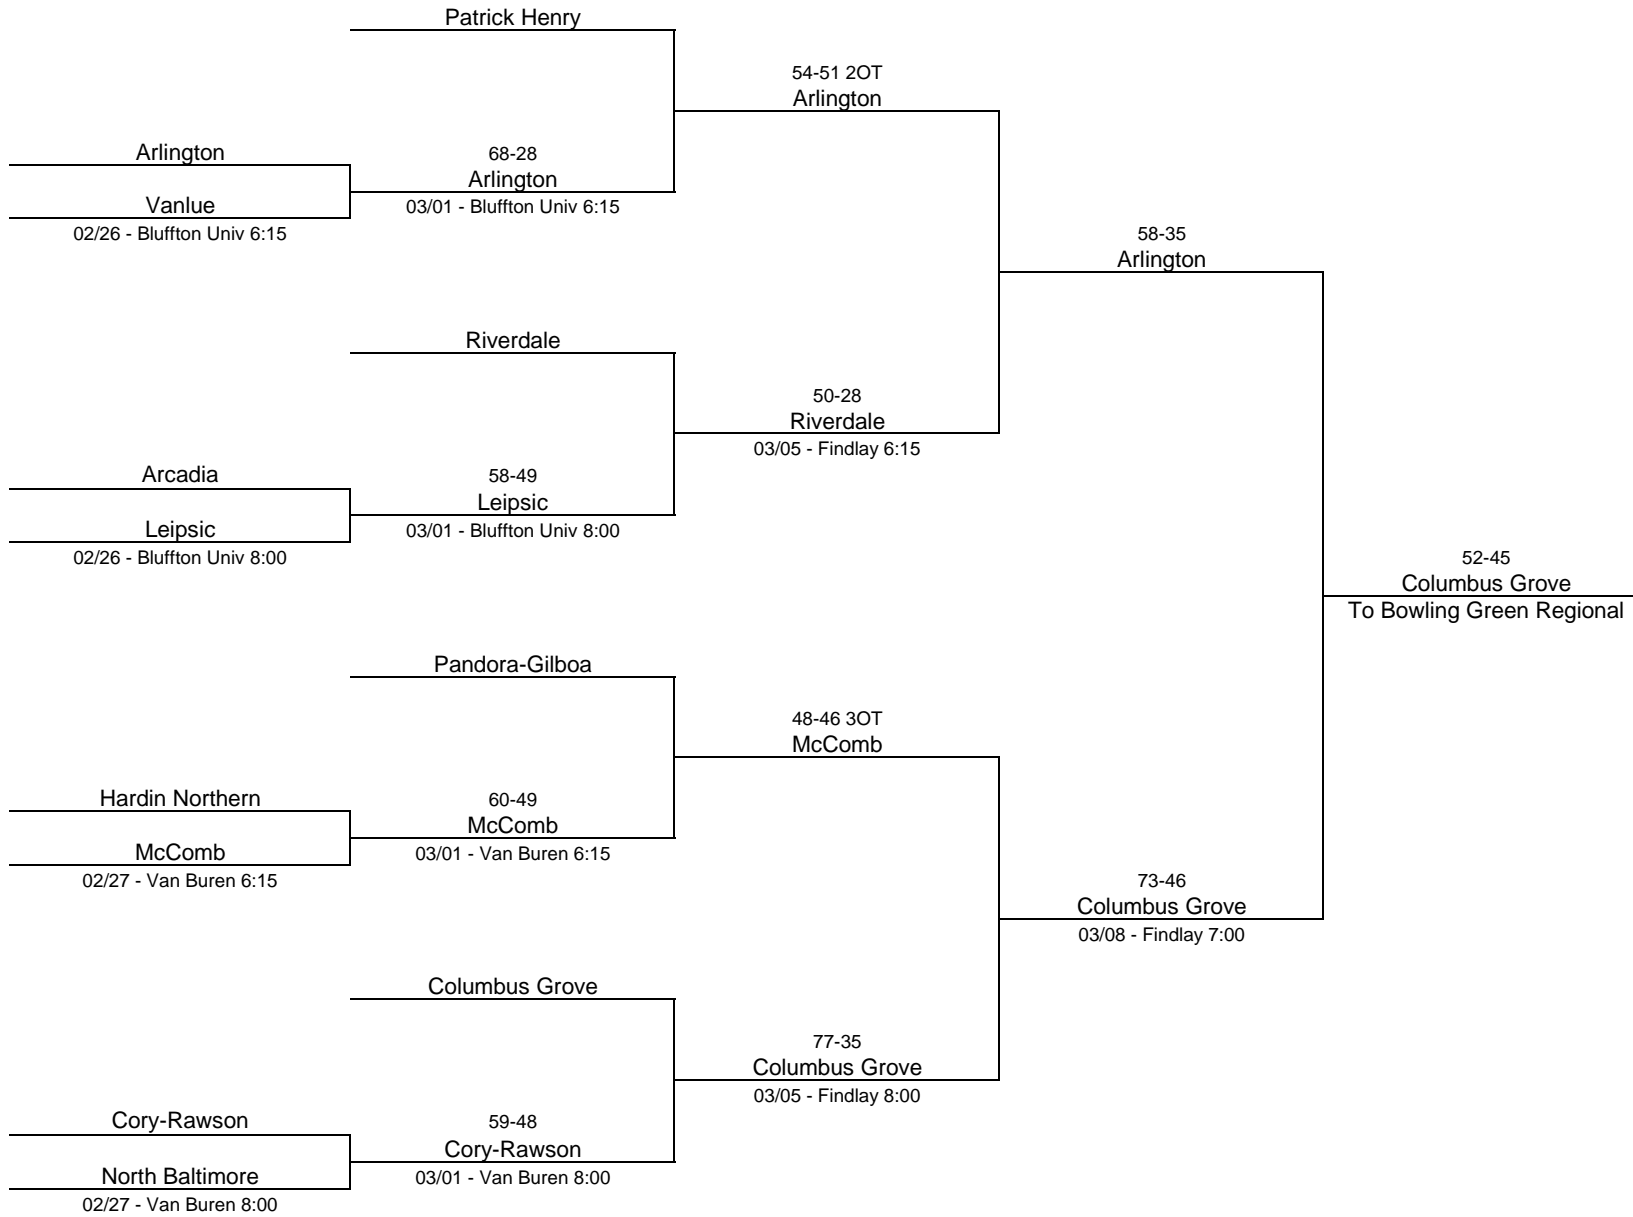

2018/19 Division I - University of Toledo (Bracket 1)

2018/19 Division I - University of Toledo (Bracket 2)

2018/19 Division II - Madison Comprehensive High School

2018/19 Division II - Ohio Northern University

2018/19 Division III - Toledo Central Catholic High School

2018/19 Division III - Lima Senior High School

2018/19 Division III - Norwalk High School

2018/19 Division IV - Willard High School

2018/19 Division IV - Findlay High School