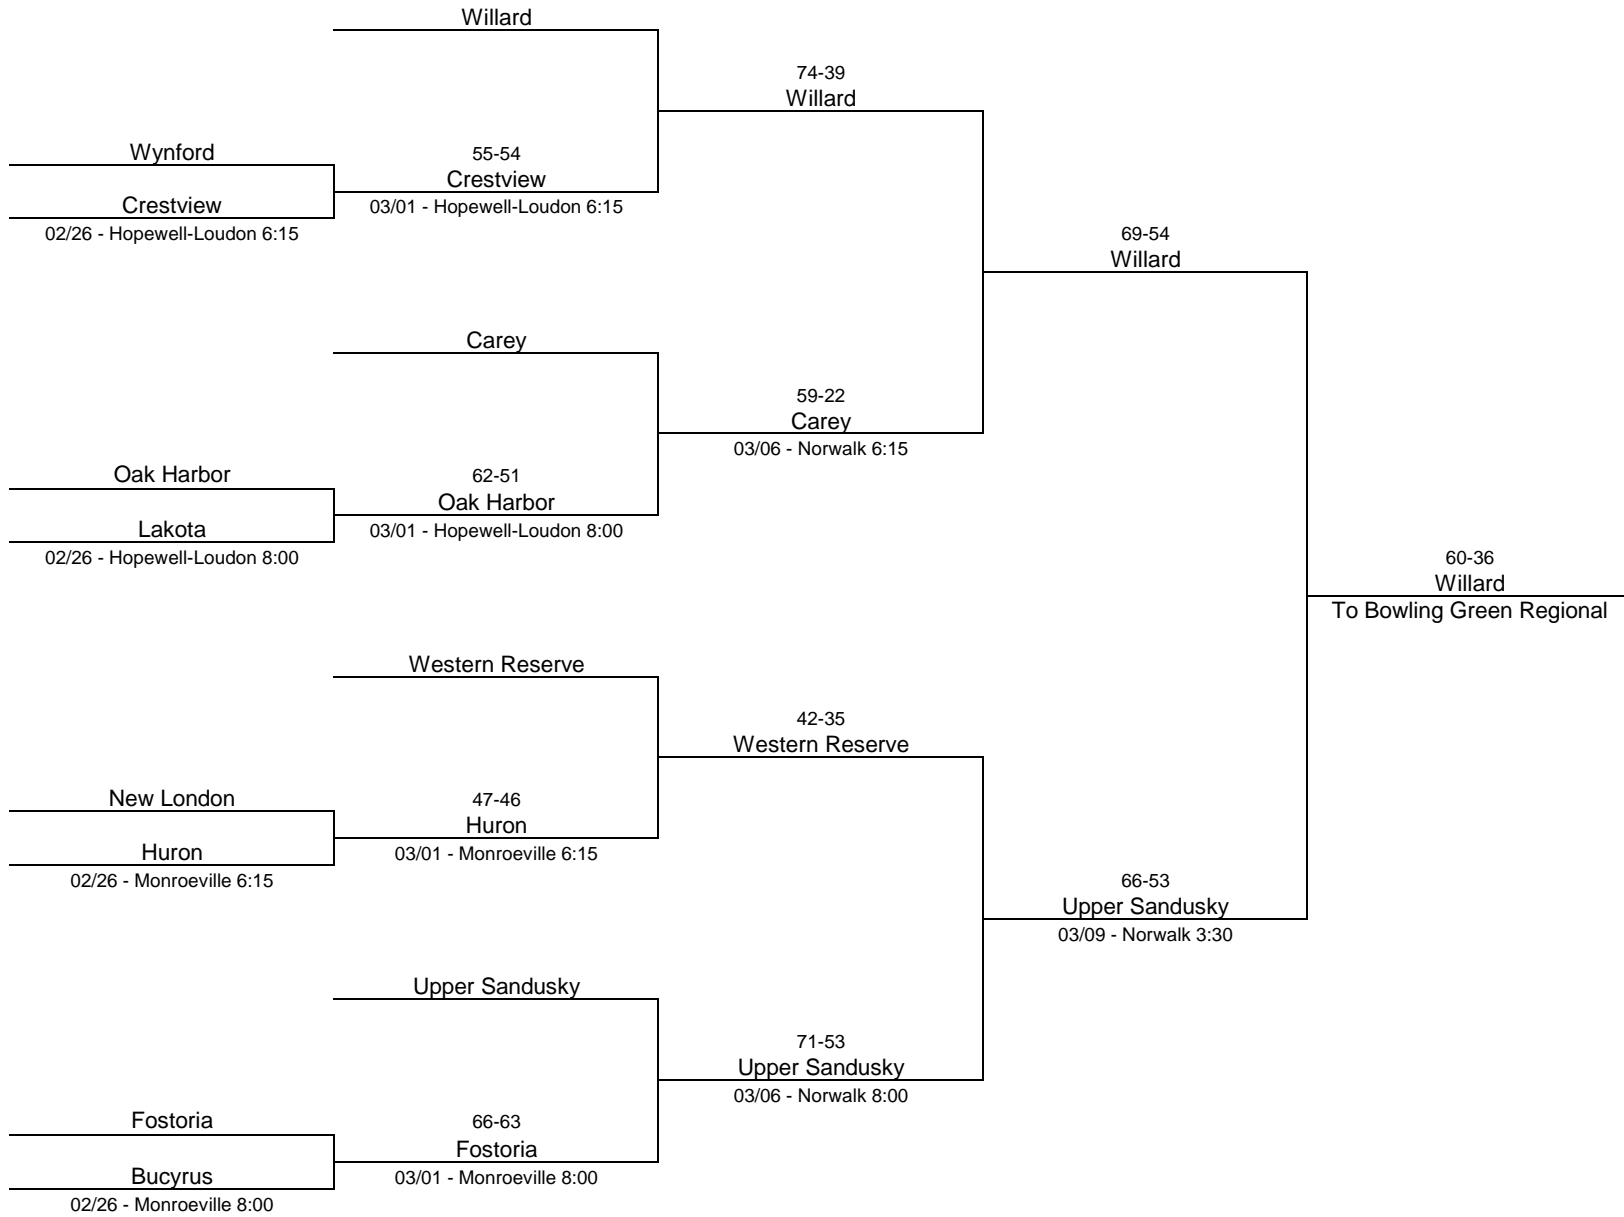

2018/19 Division I - University of Toledo (Bracket 1)

2018/19 Division I - University of Toledo (Bracket 2)

2018/19 Division II - Madison Comprehensive High School

2018/19 Division II - Ohio Northern University

2018/19 Division III - Toledo Central Catholic High School

2018/19 Division III - Lima Senior High School

2018/19 Division III - Norwalk High School

2018/19 Division IV - Willard High School

2018/19 Division IV - Findlay High School