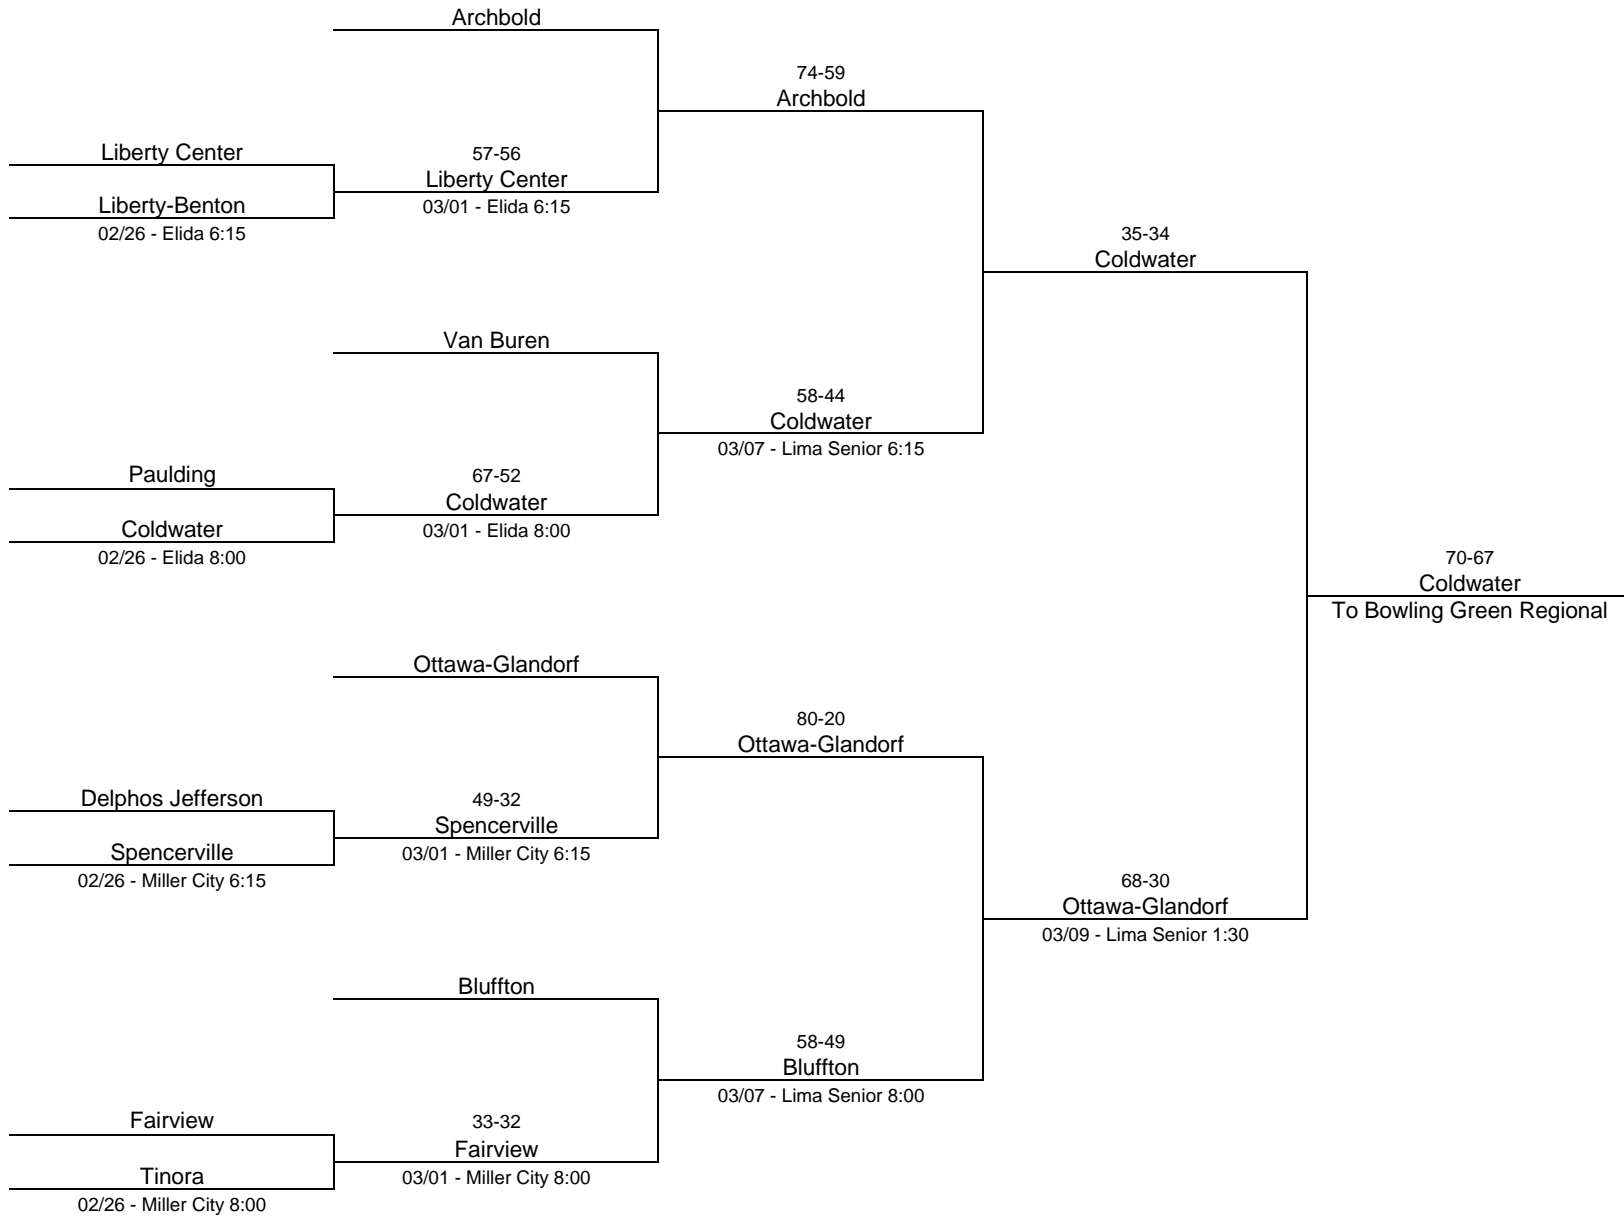

2018/19 Division I - University of Toledo (Bracket 1)

2018/19 Division I - University of Toledo (Bracket 2)

2018/19 Division II - Madison Comprehensive High School

2018/19 Division II - Ohio Northern University

2018/19 Division III - Toledo Central Catholic High School

2018/19 Division III - Lima Senior High School

2018/19 Division III - Norwalk High School

2018/19 Division IV - Willard High School

2018/19 Division IV - Findlay High School