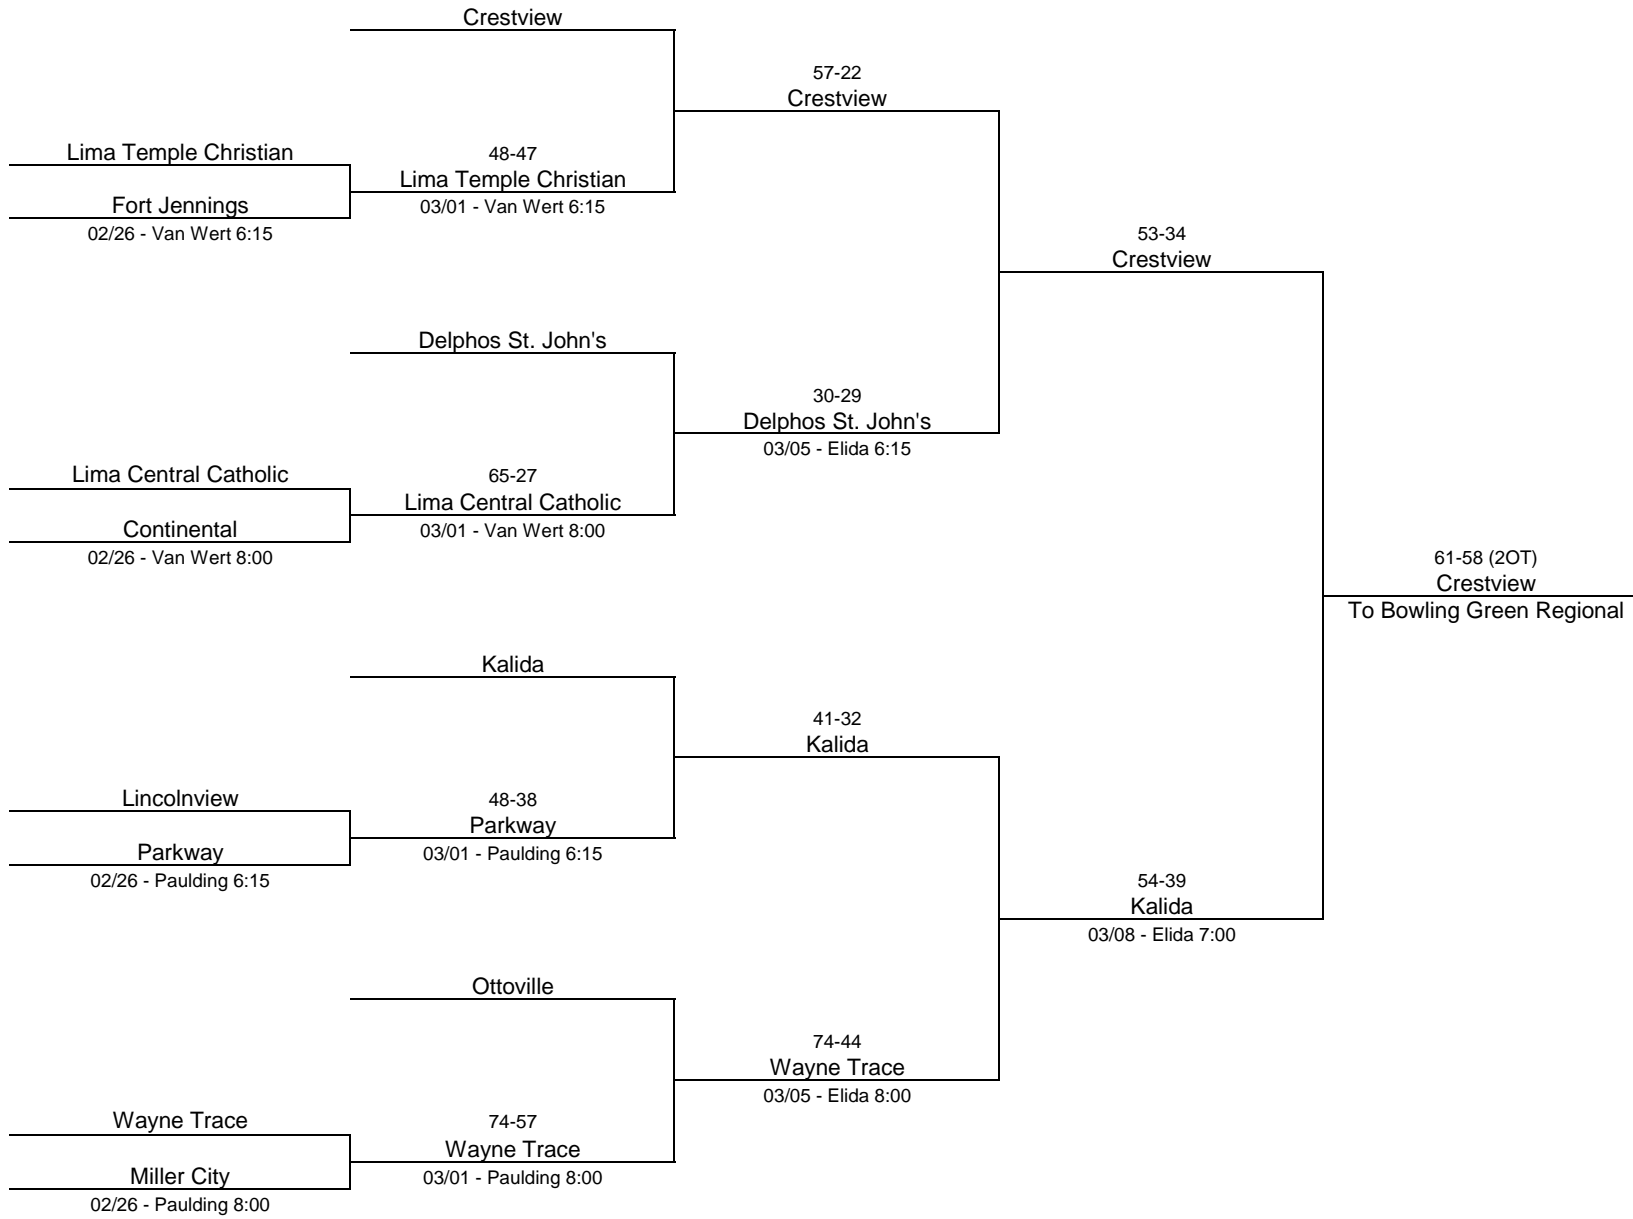

2018/19 Division IV - Elida High School