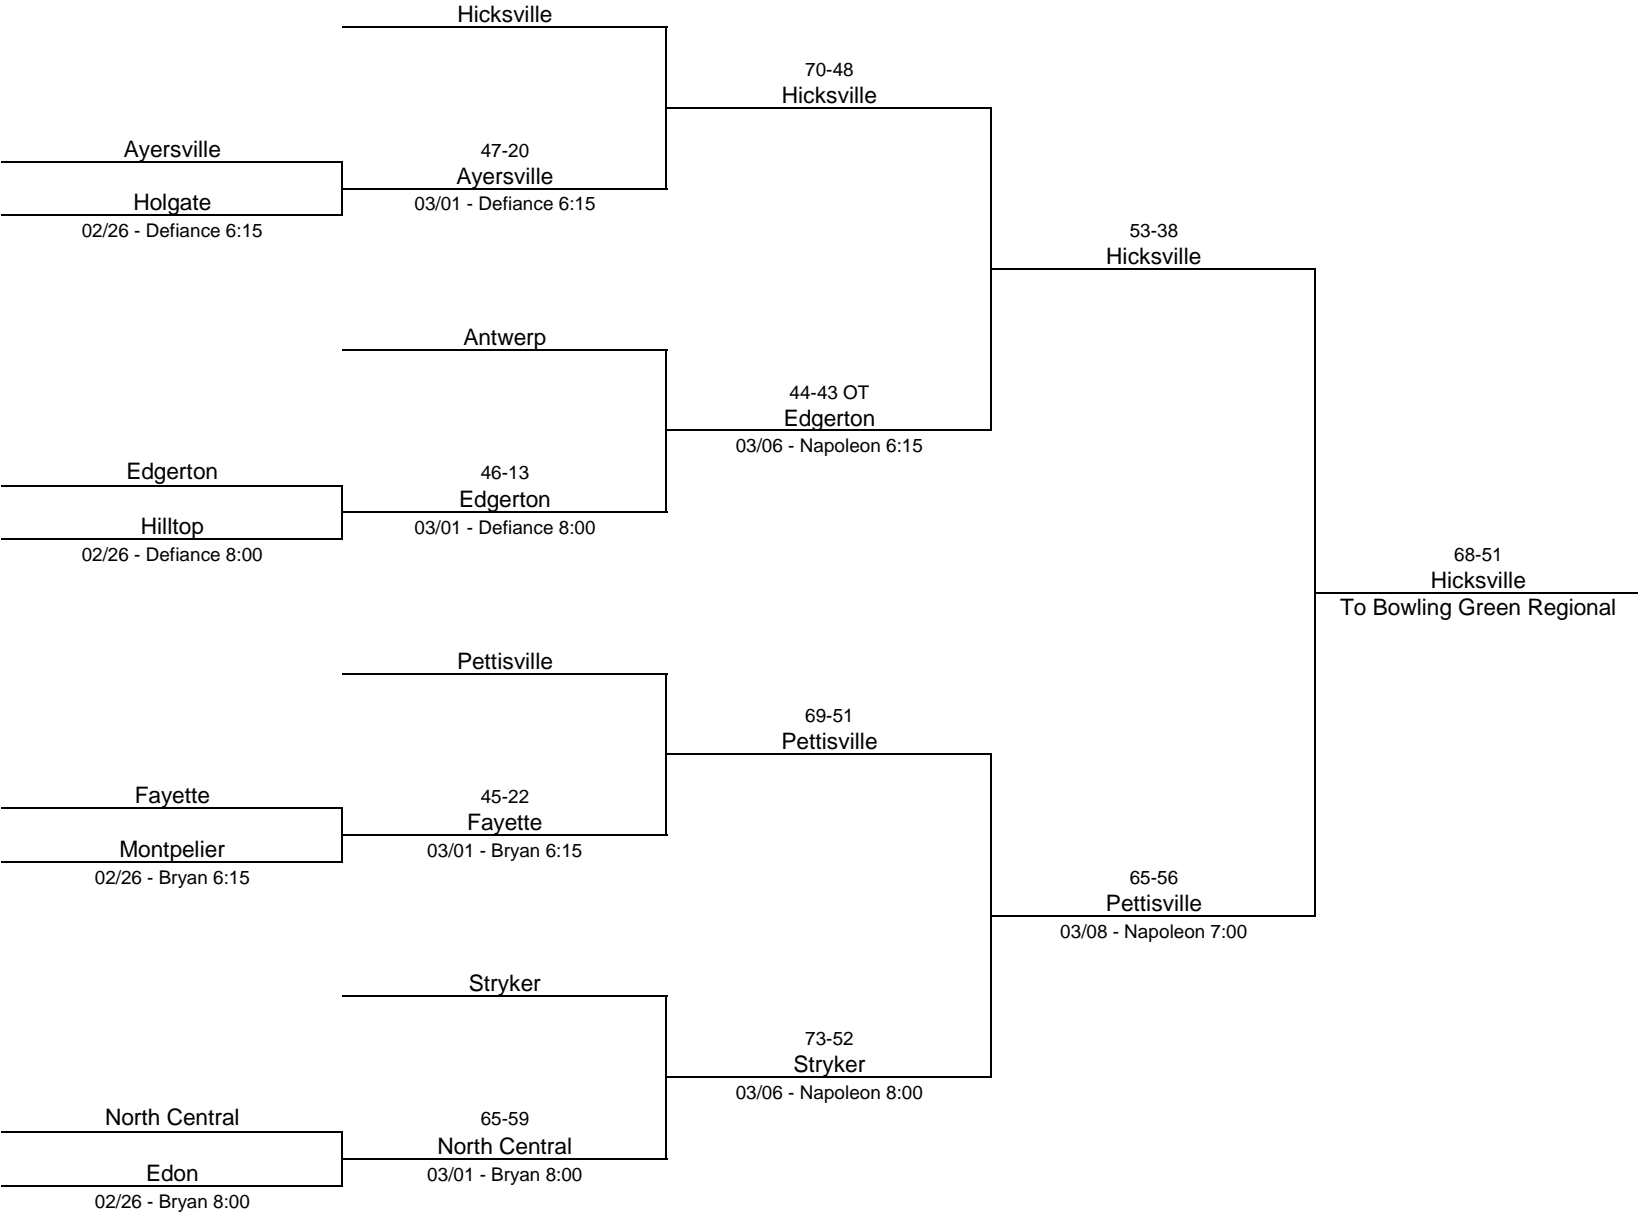

2018/19 Division I - University of Toledo (Bracket 1)

2018/19 Division I - University of Toledo (Bracket 2)

2018/19 Division II - Madison Comprehensive High School

2018/19 Division II - Ohio Northern University

2018/19 Division III - Toledo Central Catholic High School

2018/19 Division III - Lima Senior High School

2018/19 Division III - Norwalk High School

2018/19 Division IV - Willard High School

2018/19 Division IV - Findlay High School

2018/19 Division IV - Fostoria High School

2018/19 Division IV - Napoleon High School

2018/19 Division IV - Elida High School

2018/19 Division IV - Wapakoneta High School