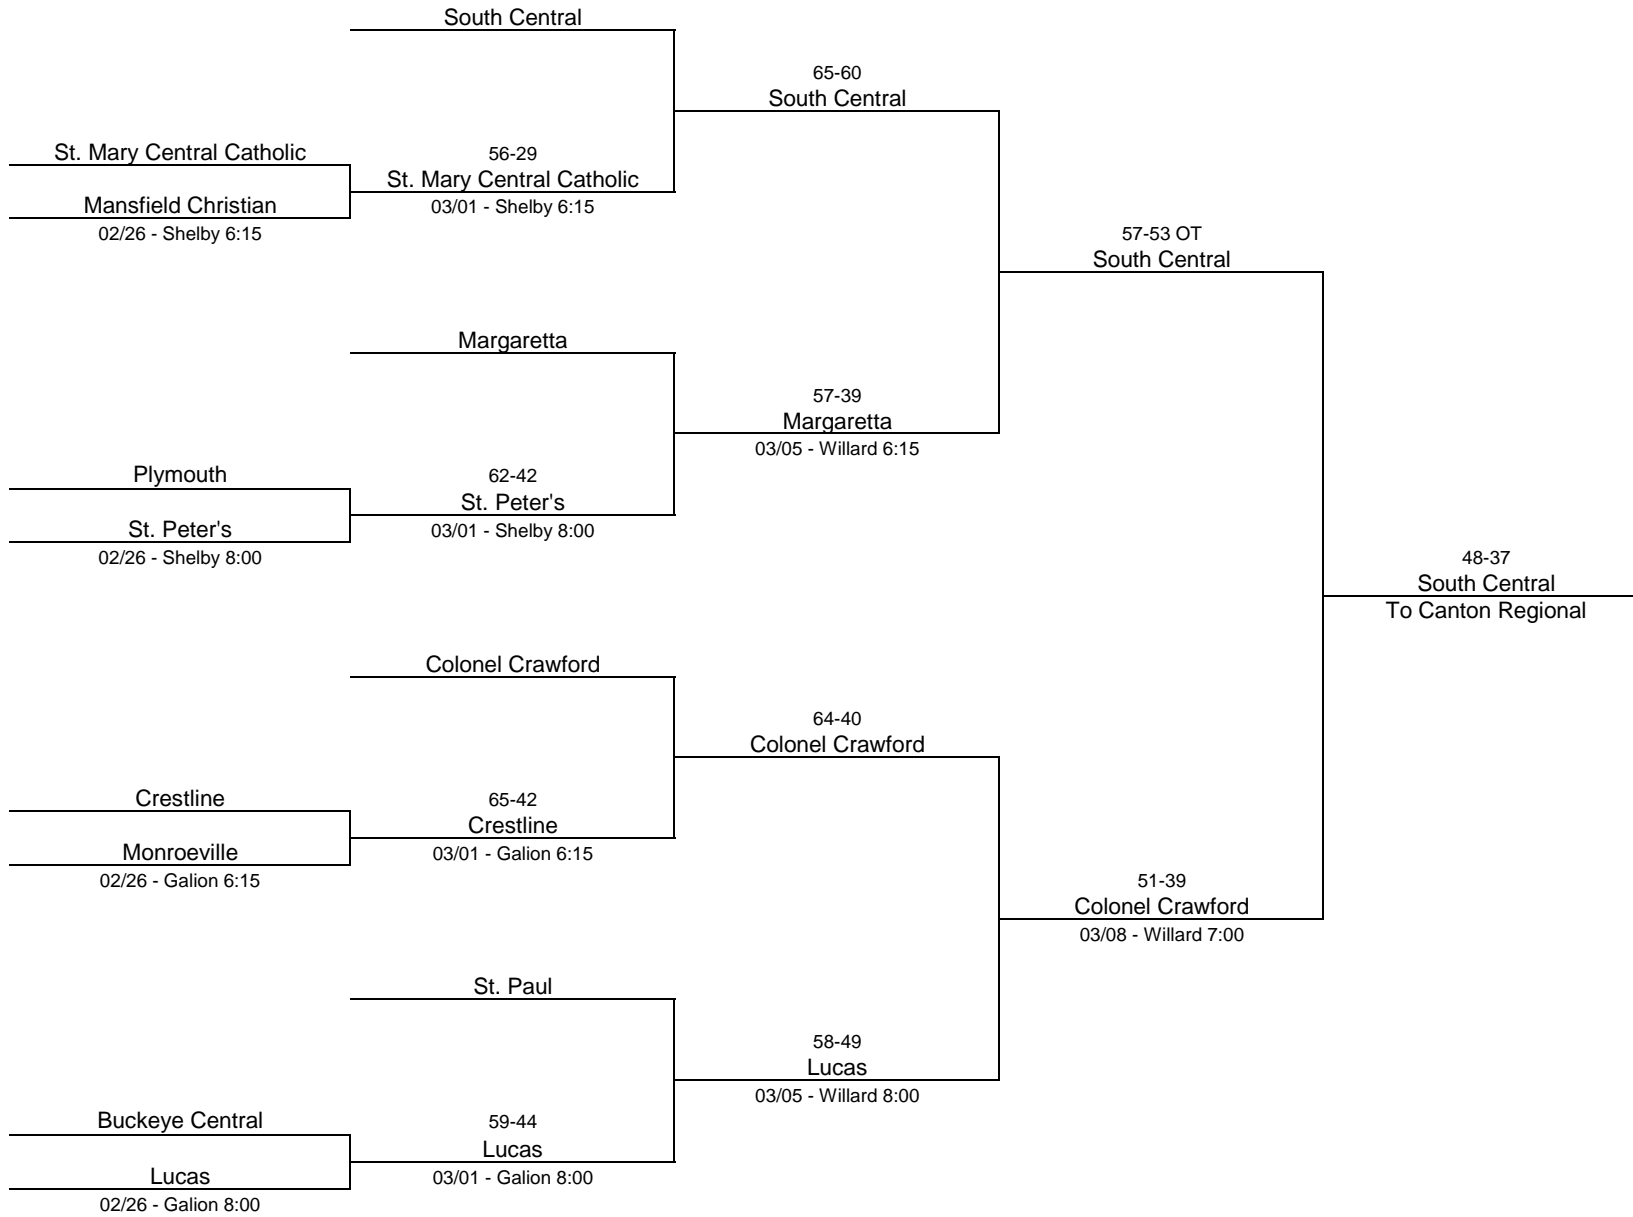

2018/19 Division I - University of Toledo (Bracket 1)

2018/19 Division I - University of Toledo (Bracket 2)

2018/19 Division II - Madison Comprehensive High School

2018/19 Division II - Ohio Northern University

2018/19 Division III - Toledo Central Catholic High School

2018/19 Division III - Lima Senior High School

2018/19 Division III - Norwalk High School

2018/19 Division IV - Willard High School

2018/19 Division IV - Findlay High School