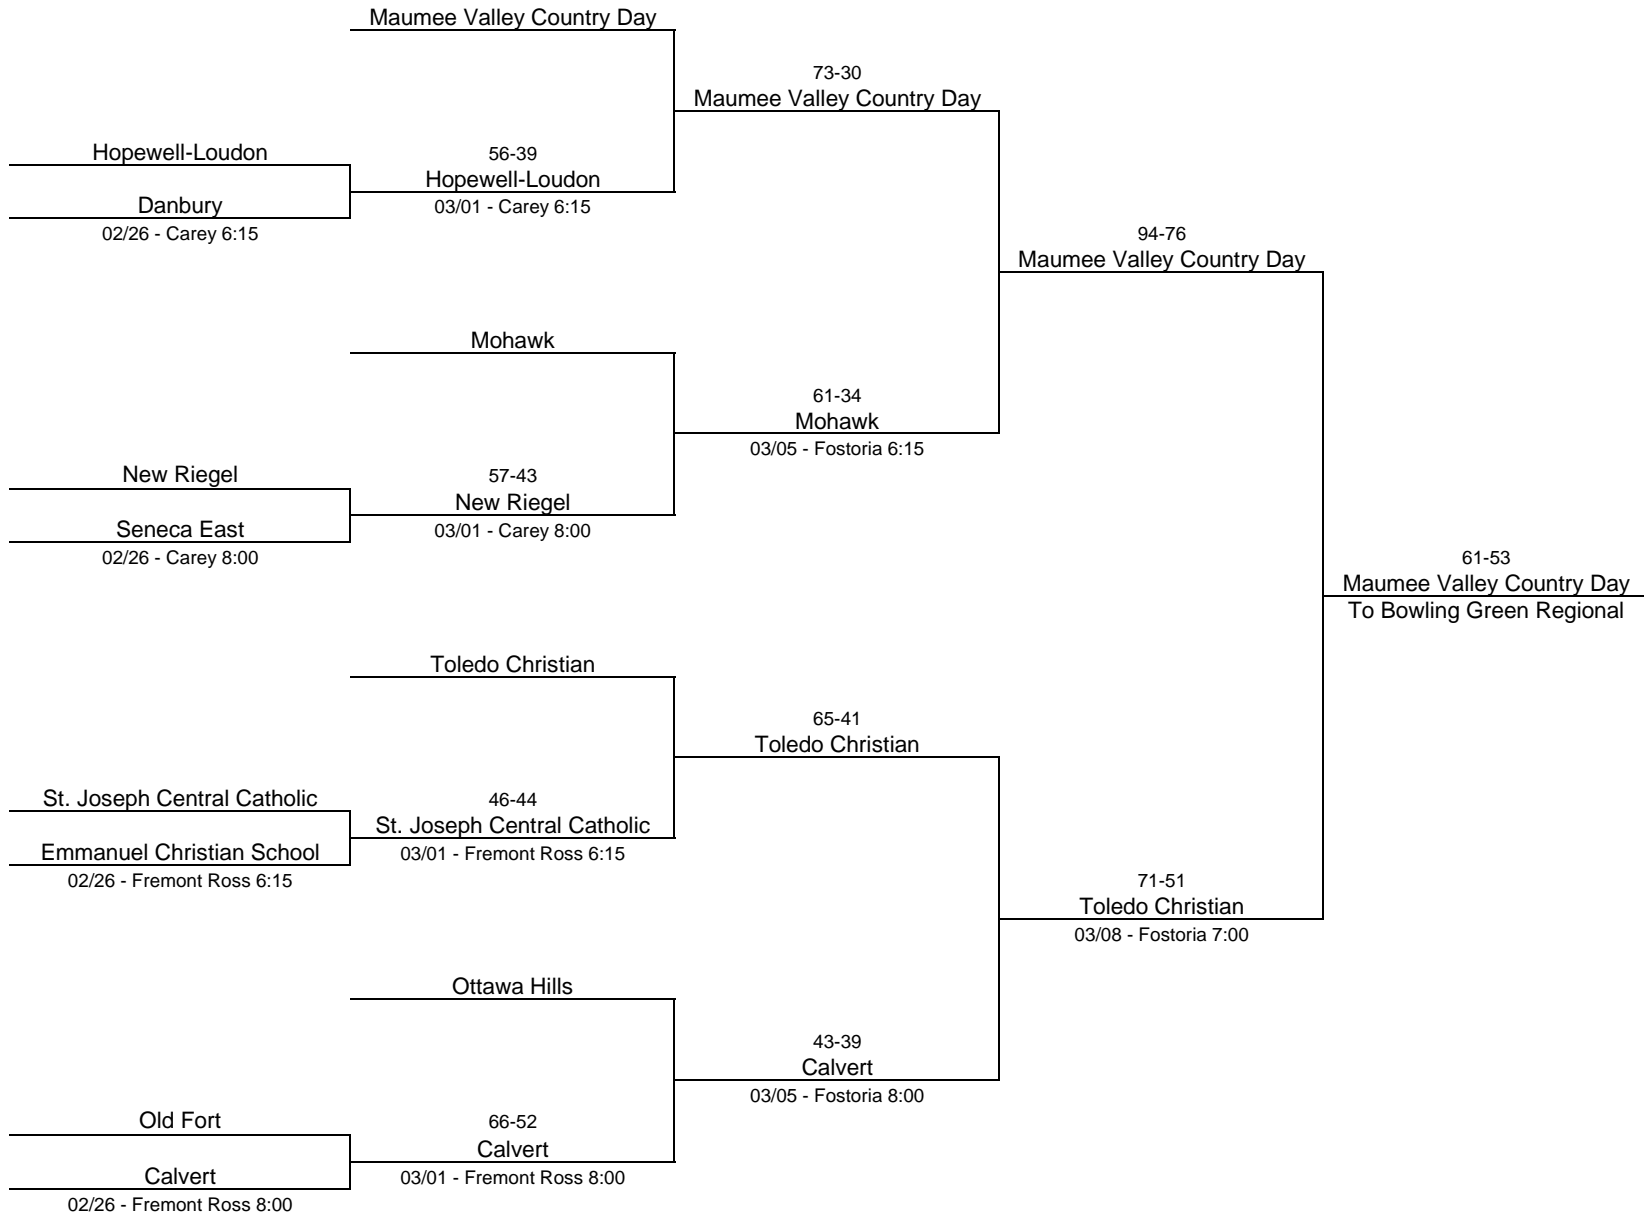

2018/19 Division IV - Fostoria High School