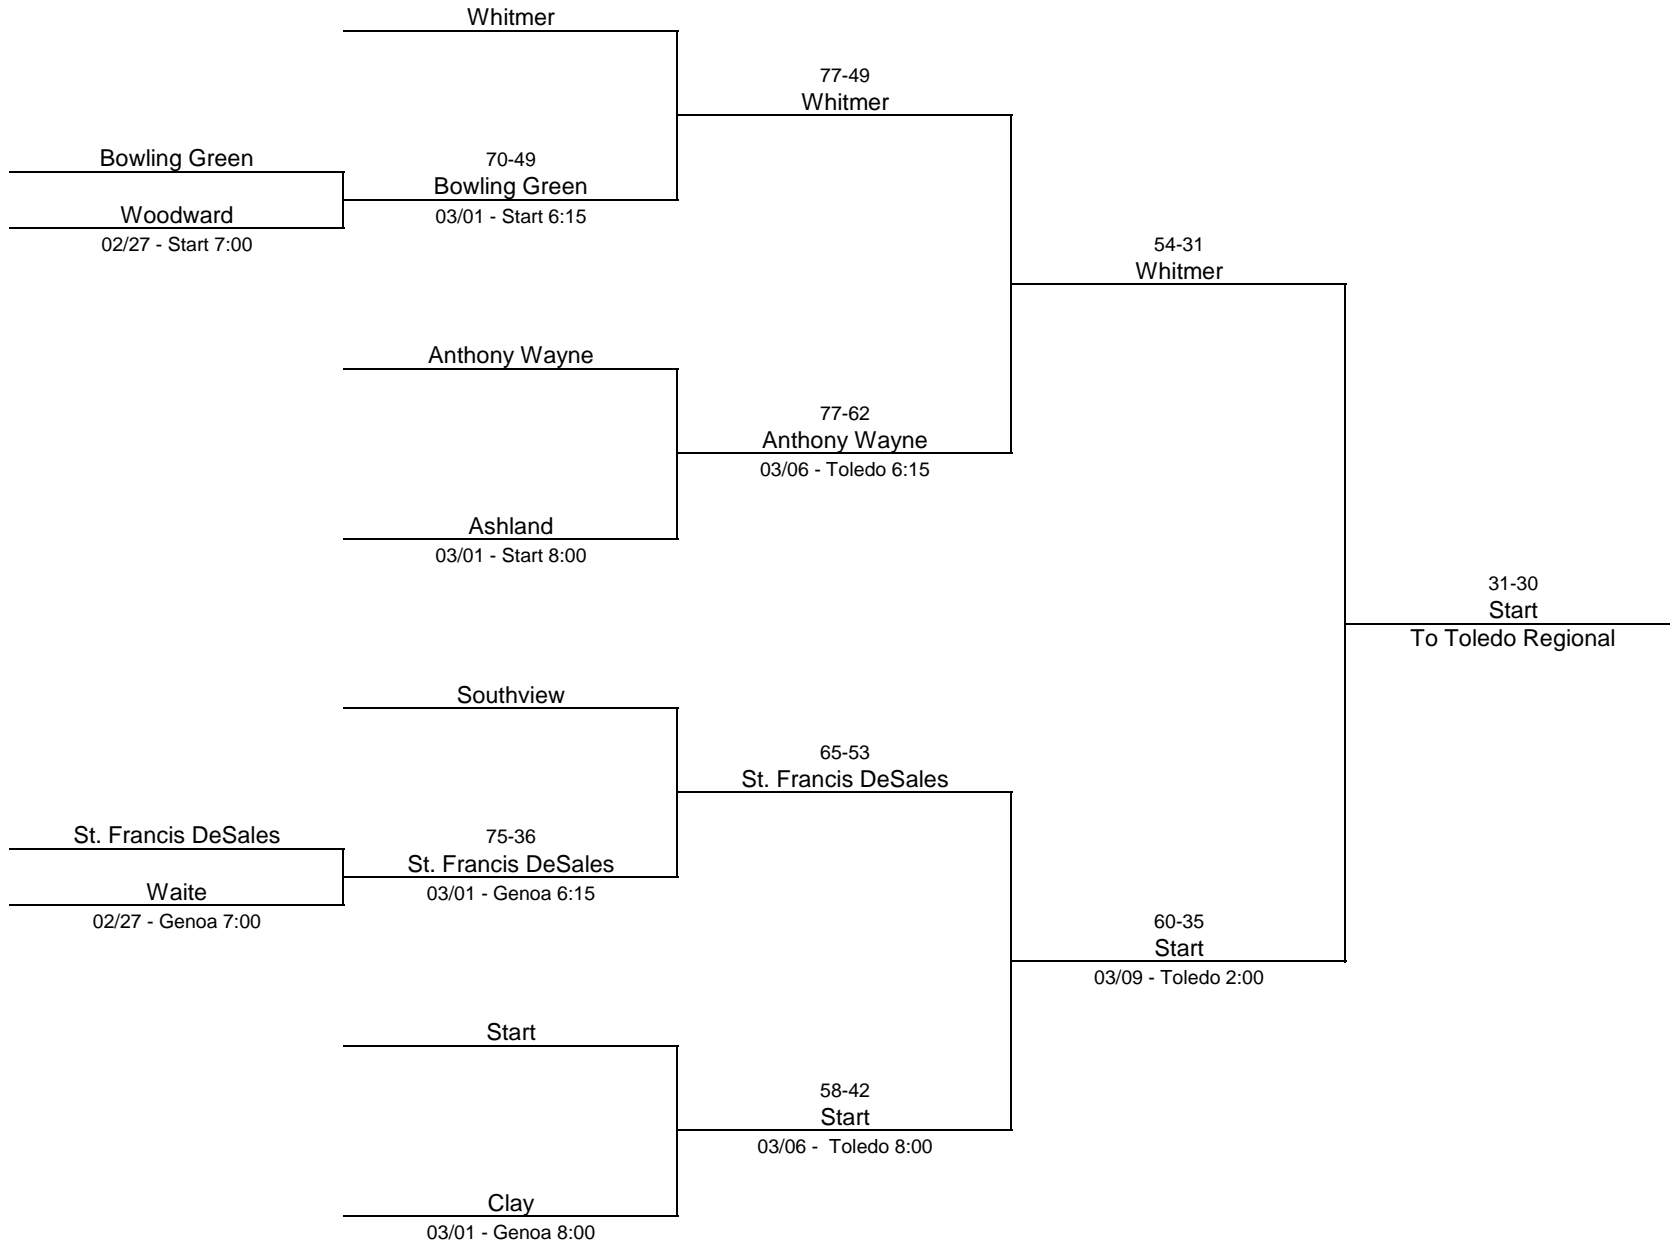

2018/19 Division I - University of Toledo (Bracket 1)

2018/19 Division I - University of Toledo (Bracket 2)

2018/19 Division II - Madison Comprehensive High School

2018/19 Division II - Ohio Northern University

2018/19 Division III - Toledo Central Catholic High School

2018/19 Division III - Lima Senior High School

2018/19 Division III - Norwalk High School

2018/19 Division IV - Willard High School

2018/19 Division IV - Findlay High School