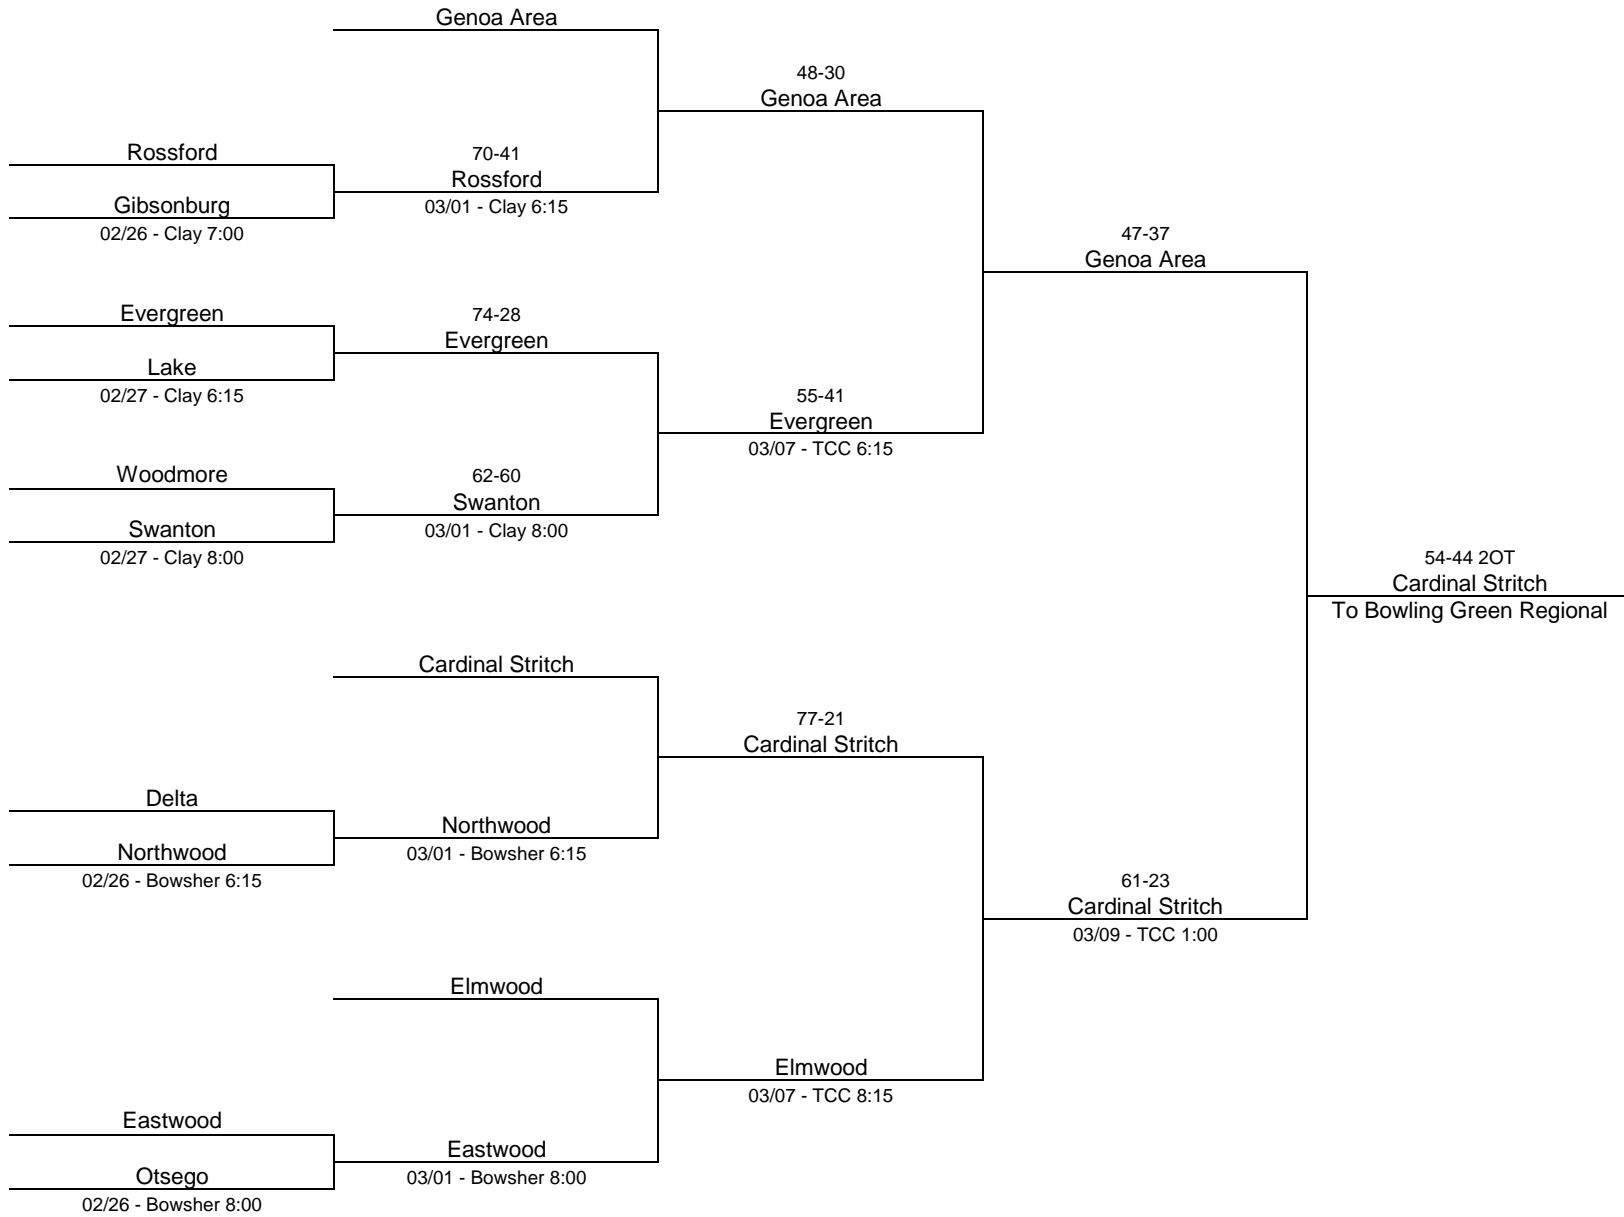

2018/19 Division I - University of Toledo (Bracket 1)

2018/19 Division I - University of Toledo (Bracket 2)

2018/19 Division II - Madison Comprehensive High School

2018/19 Division II - Ohio Northern University

2018/19 Division III - Toledo Central Catholic High School

2018/19 Division III - Lima Senior High School

2018/19 Division III - Norwalk High School

2018/19 Division IV - Willard High School

2018/19 Division IV - Findlay High School