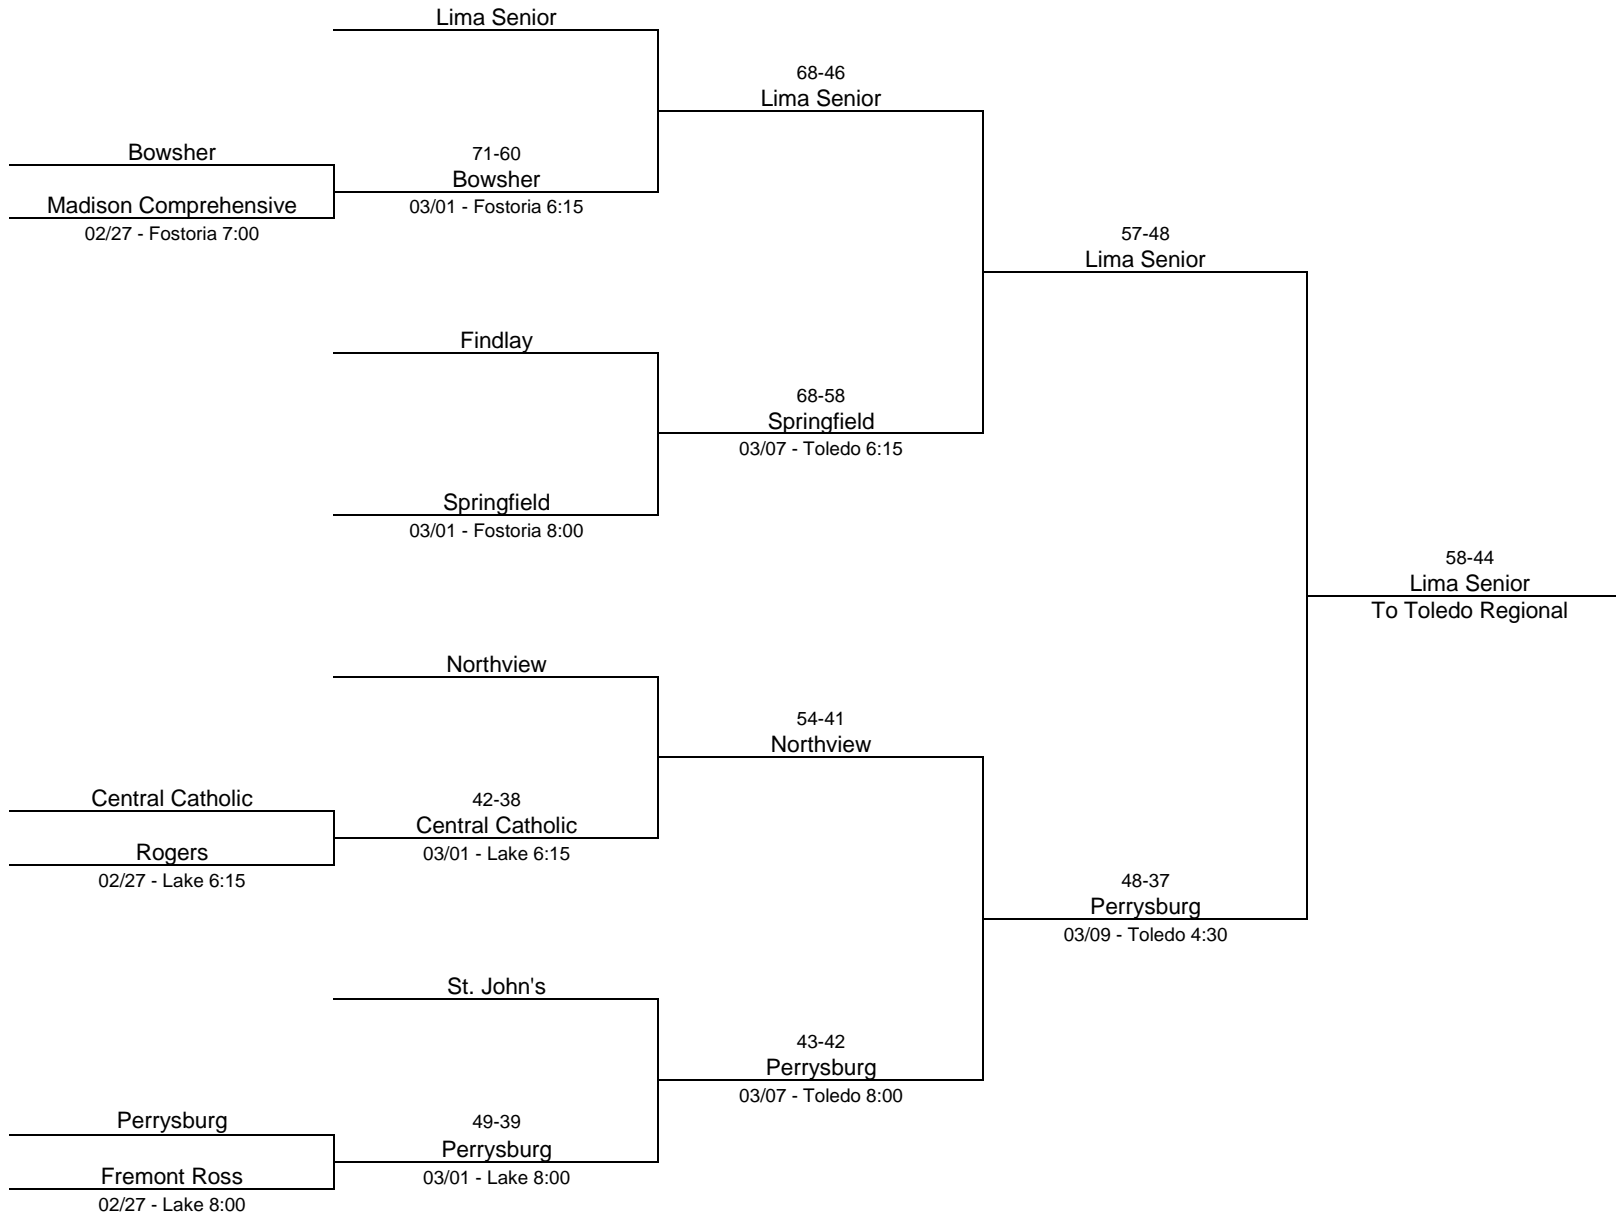

2018/19 Division I - University of Toledo (Bracket 1)

2018/19 Division I - University of Toledo (Bracket 2)

2018/19 Division II - Madison Comprehensive High School

2018/19 Division II - Ohio Northern University

2018/19 Division III - Toledo Central Catholic High School

2018/19 Division III - Lima Senior High School

2018/19 Division III - Norwalk High School

2018/19 Division IV - Willard High School

2018/19 Division IV - Findlay High School