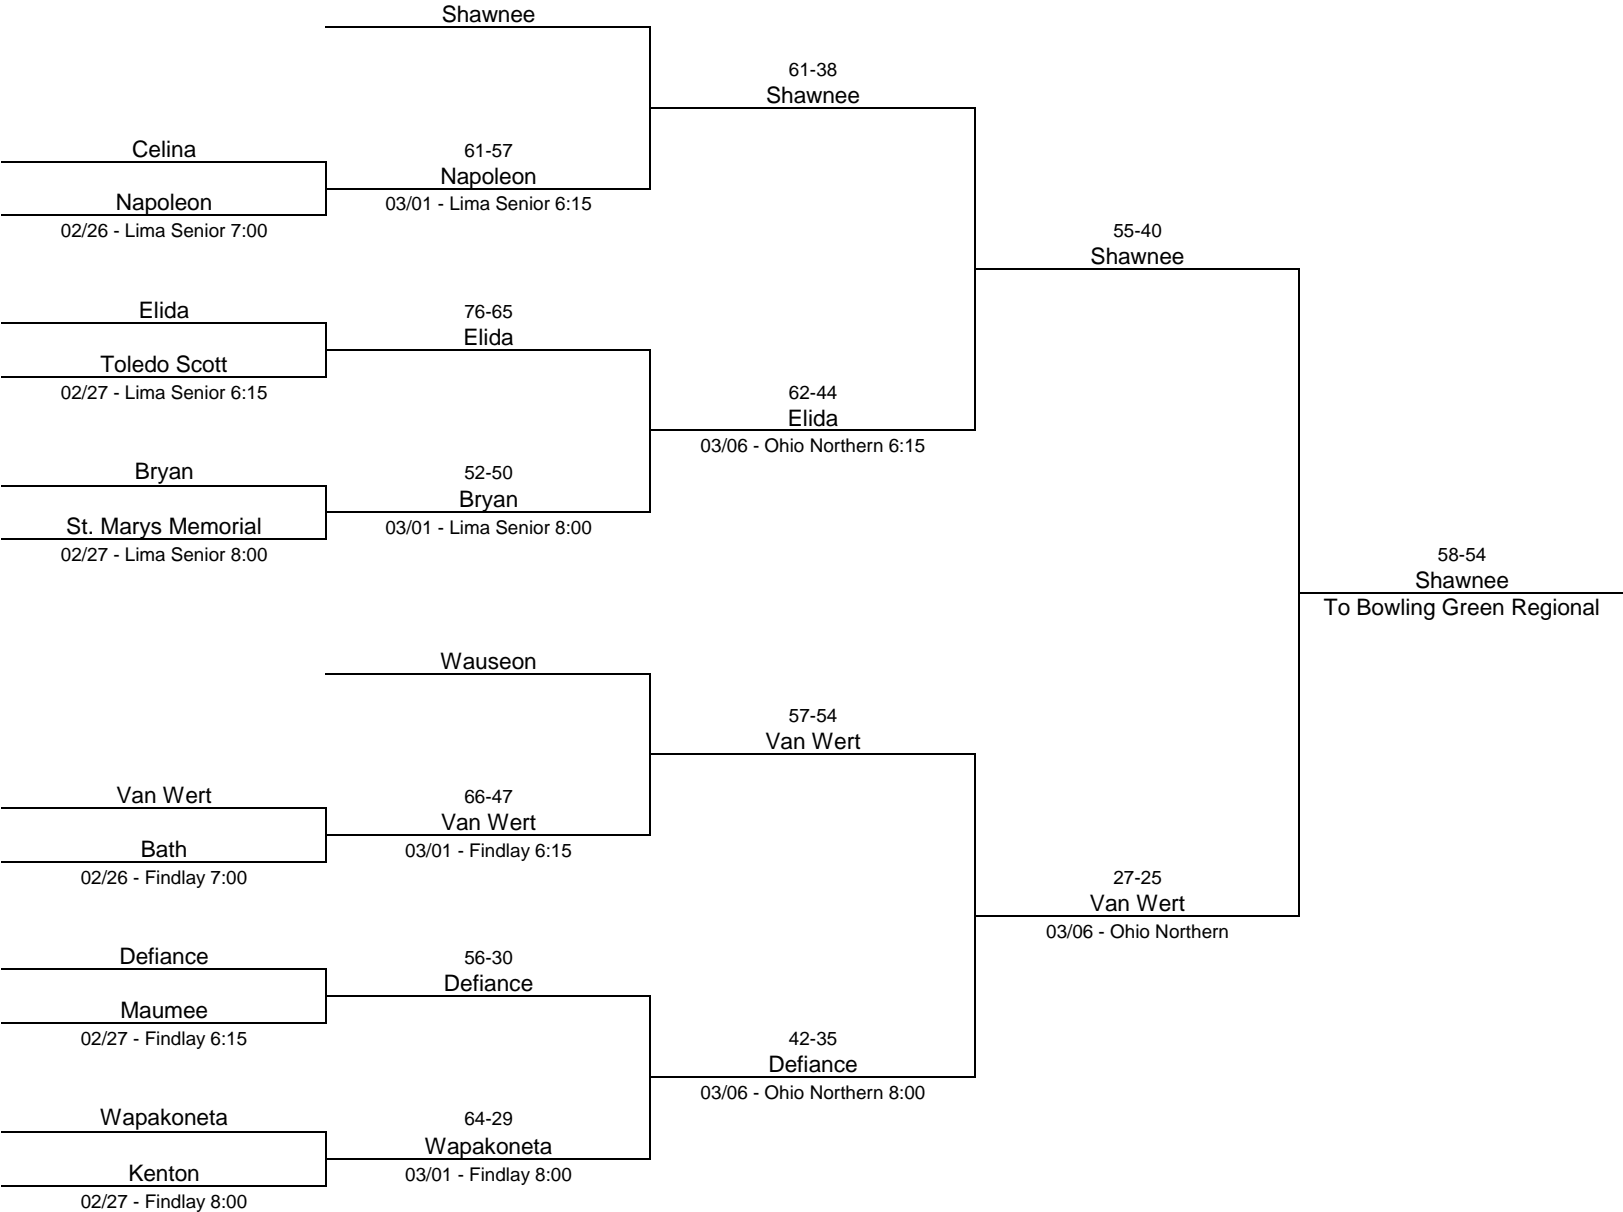

2018/19 Division I - University of Toledo (Bracket 1)

2018/19 Division I - University of Toledo (Bracket 2)

2018/19 Division II - Madison Comprehensive High School

2018/19 Division II - Ohio Northern University

2018/19 Division III - Toledo Central Catholic High School

2018/19 Division III - Lima Senior High School

2018/19 Division III - Norwalk High School

2018/19 Division IV - Willard High School

2018/19 Division IV - Findlay High School