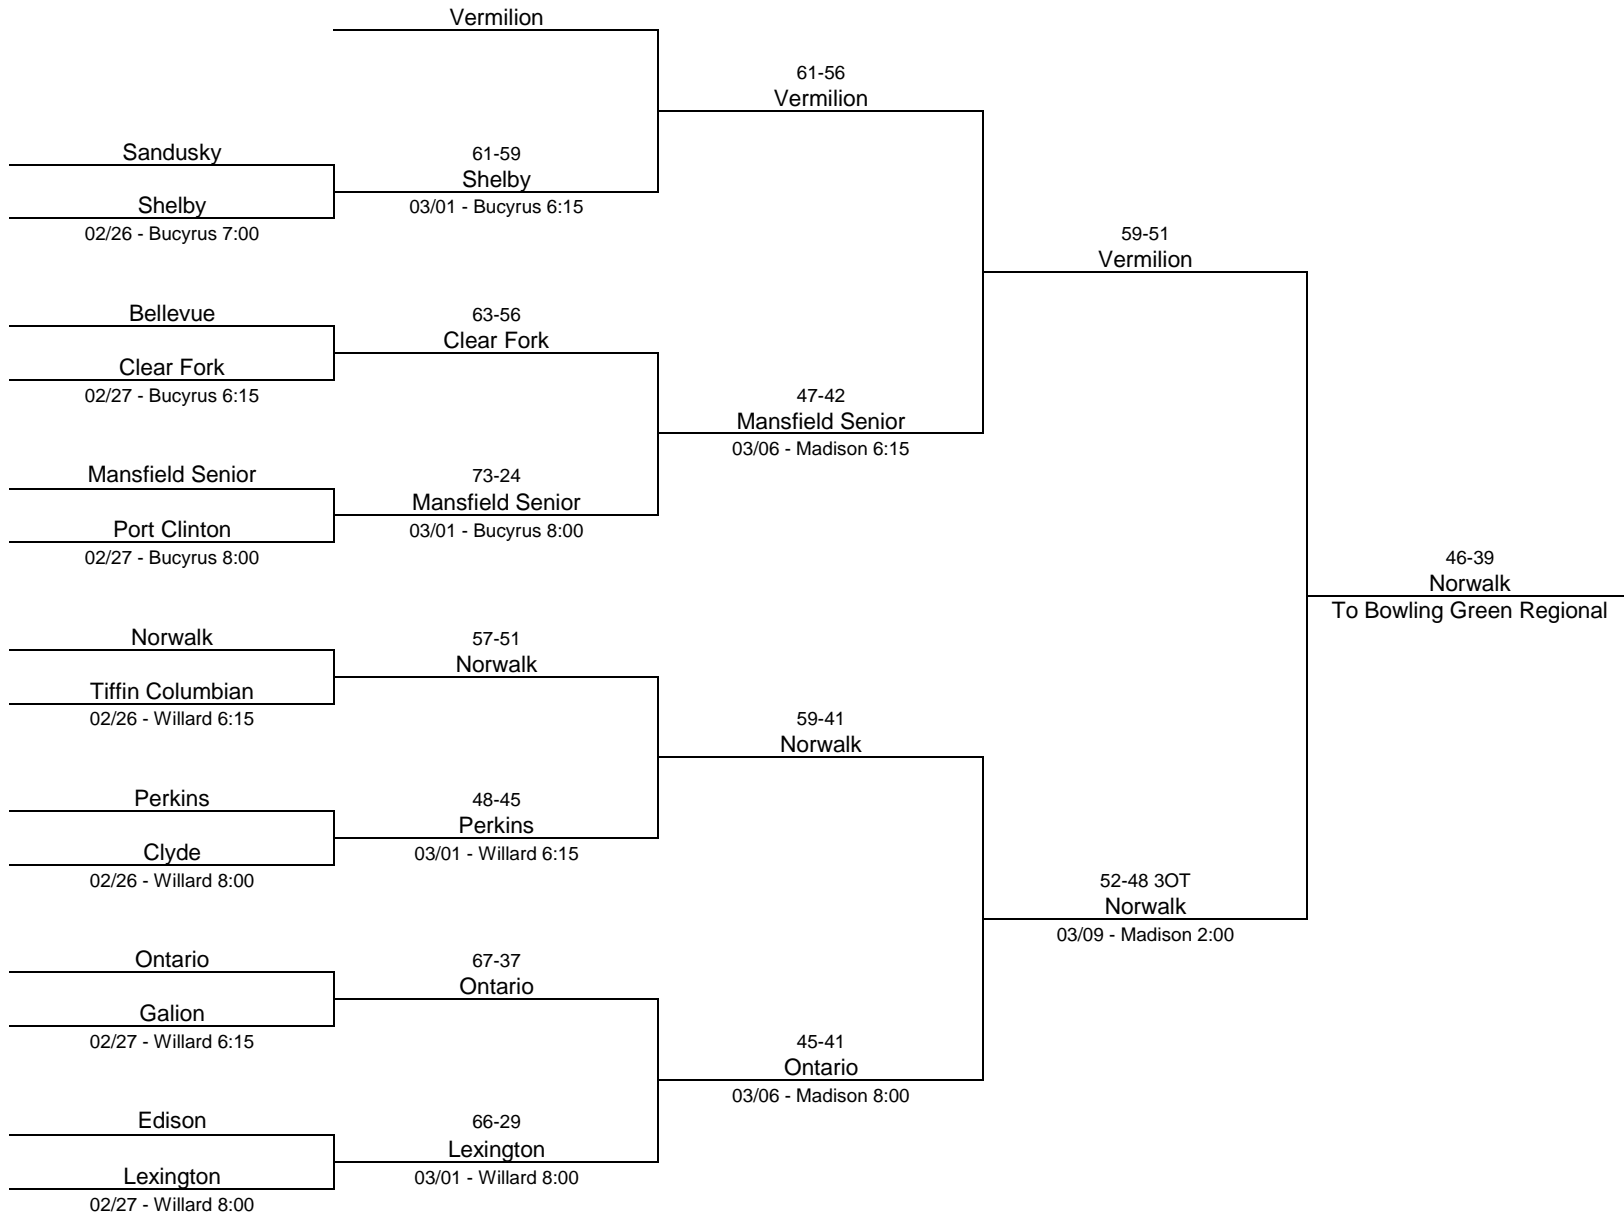

2018/19 Division I - University of Toledo (Bracket 1)

2018/19 Division I - University of Toledo (Bracket 2)

2018/19 Division II - Madison Comprehensive High School

2018/19 Division II - Ohio Northern University

2018/19 Division III - Toledo Central Catholic High School

2018/19 Division III - Lima Senior High School

2018/19 Division III - Norwalk High School

2018/19 Division IV - Willard High School

2018/19 Division IV - Findlay High School