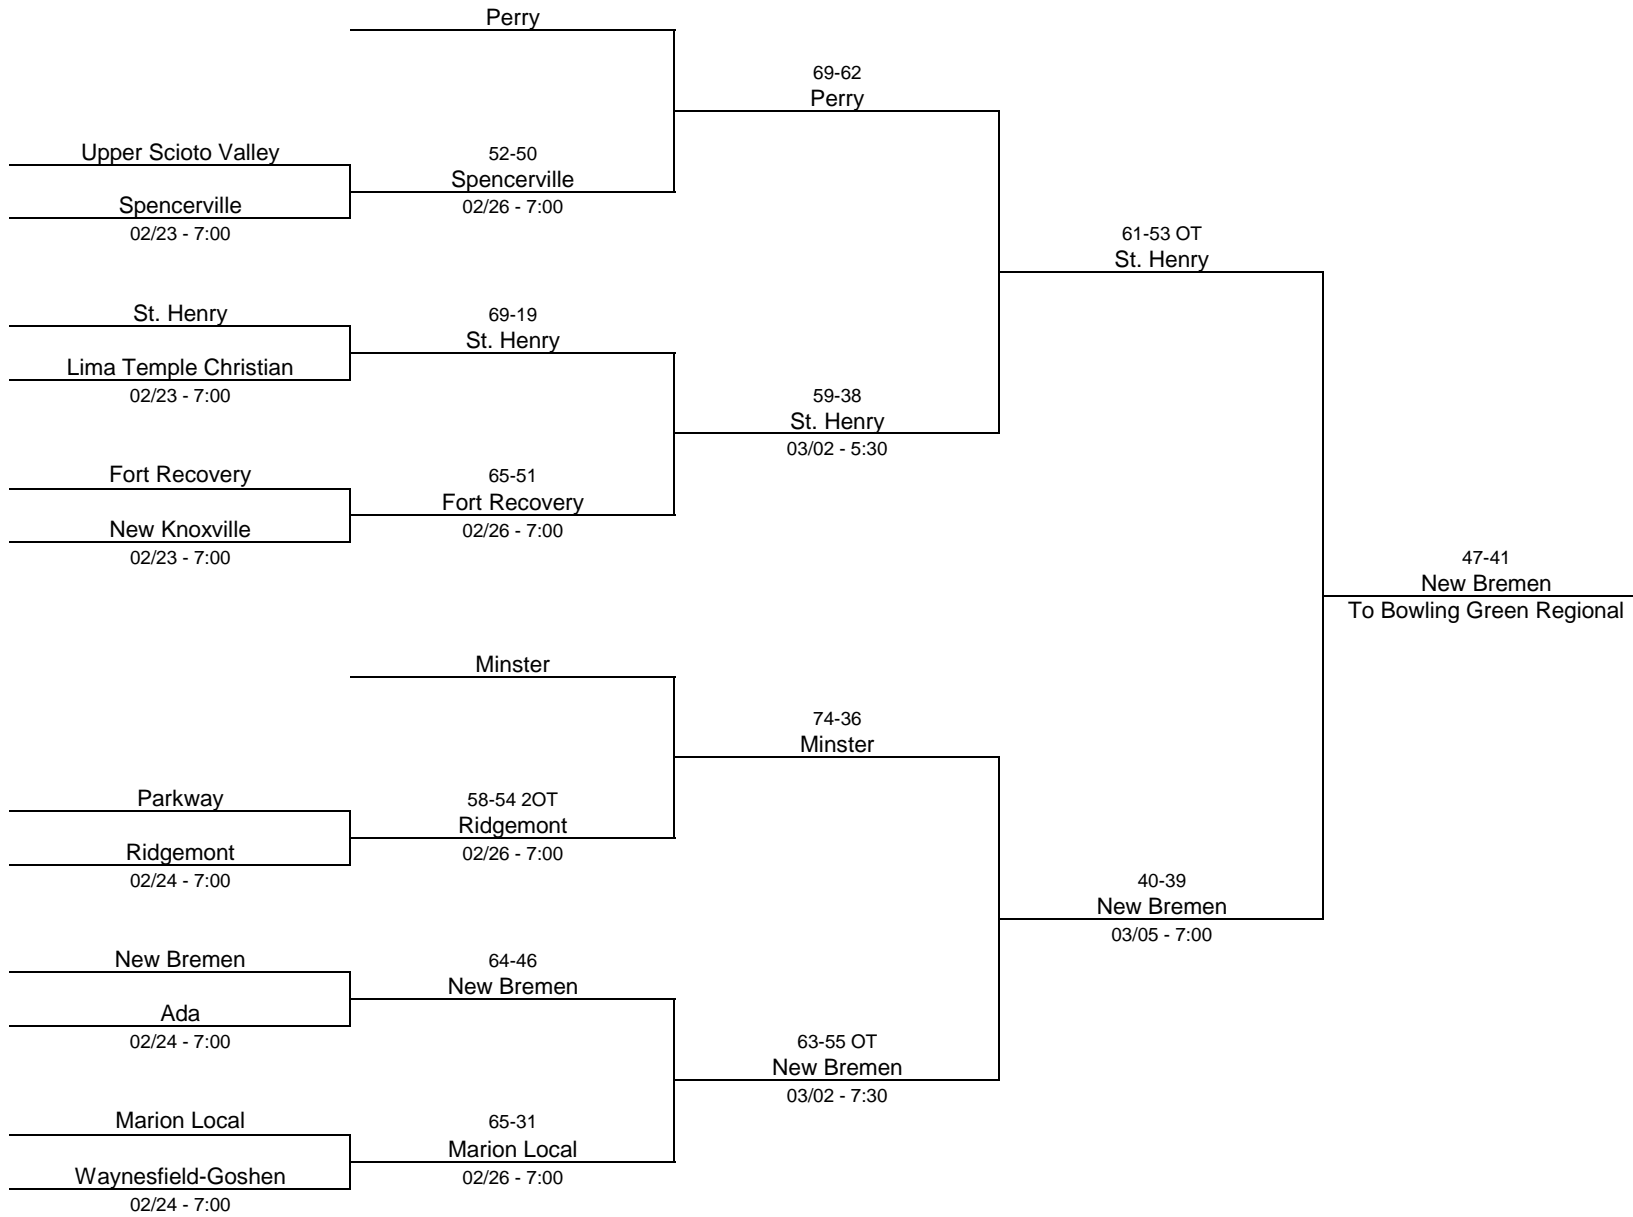

2020/21 Division IV - Wapakoneta High School