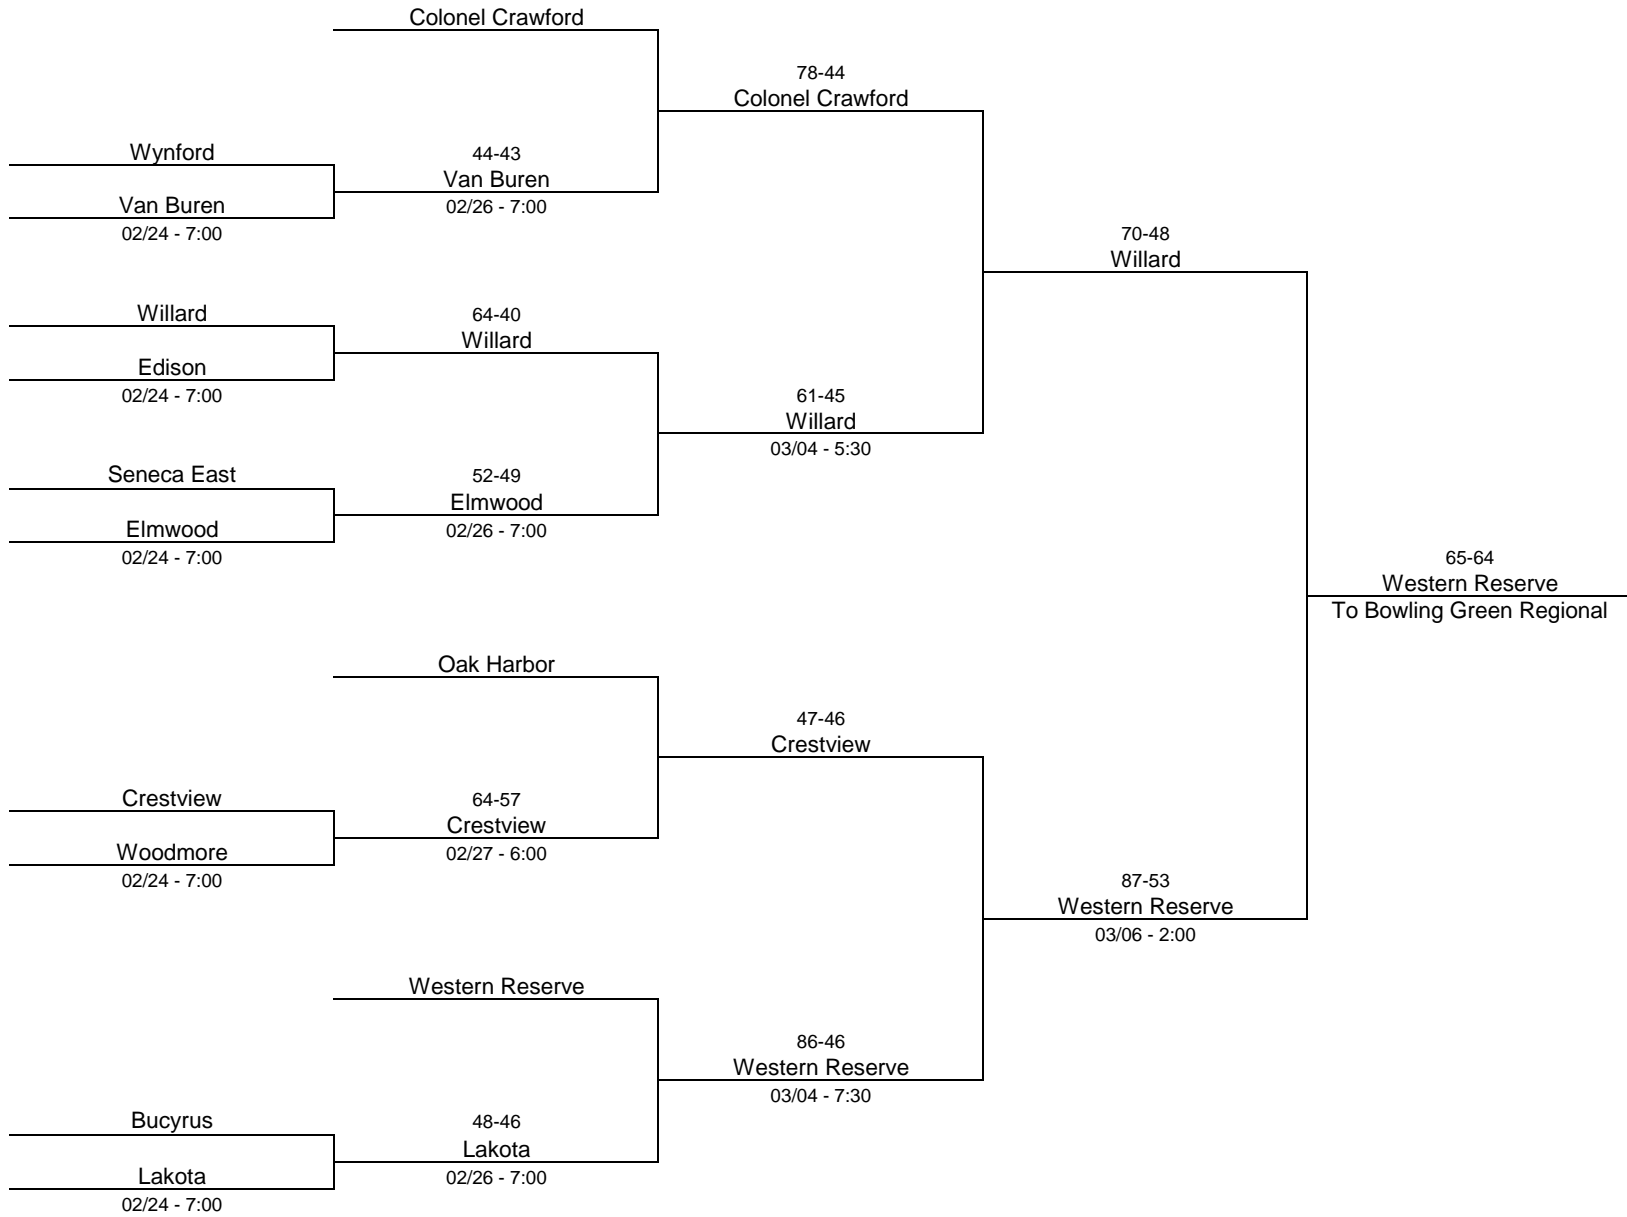

2020/21 Division I - University of Toledo

2020/21 Division I - Lake High School

2020/21 Division II - Ashland High School

2020/21 Division II - Spencerville High School

2020/21 Division II - Lake High School

2020/21 Division III - Lima Senior High School

2020/21 Division III - Toledo Central Catholic High School

2020/21 Division III - Shelby High School

2020/21 Division IV - Willard High School

2020/21 Division IV - Findlay High School