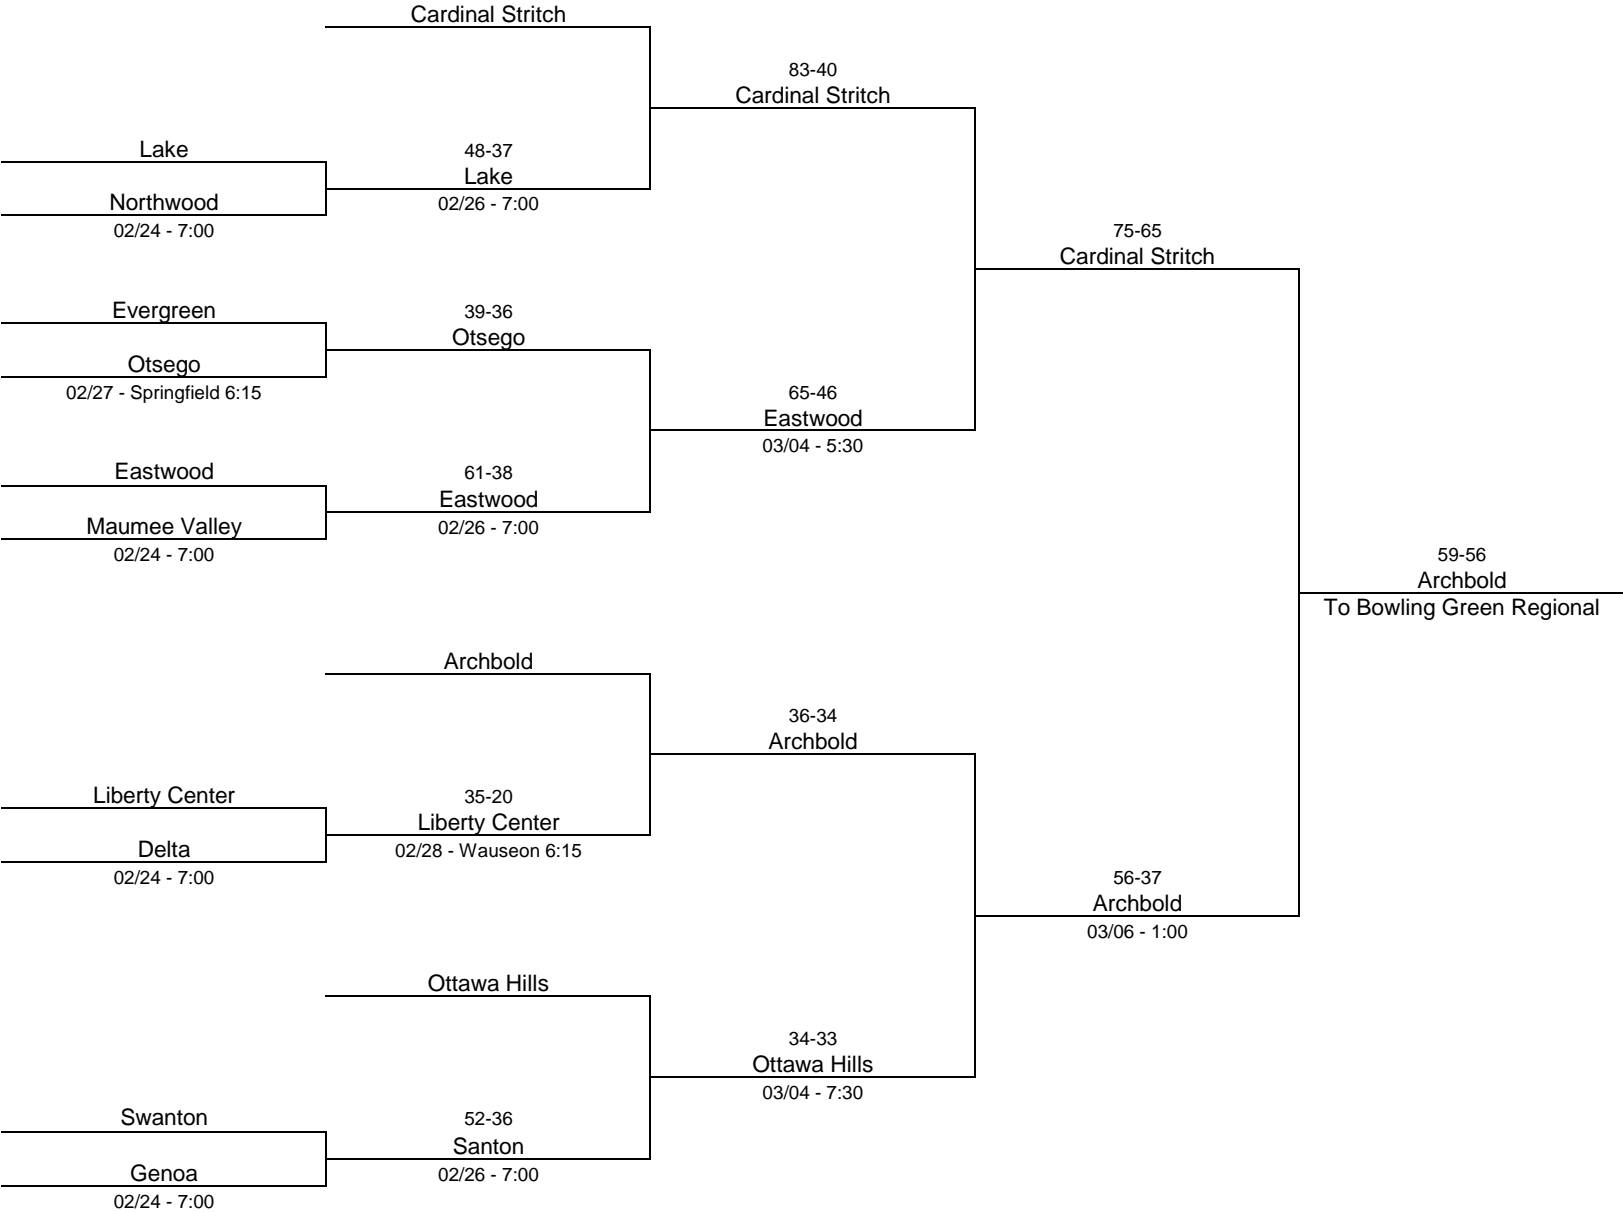

2020/21 Division I - University of Toledo

2020/21 Division I - Lake High School

2020/21 Division II - Ashland High School

2020/21 Division II - Spencerville High School

2020/21 Division II - Lake High School

2020/21 Division III - Lima Senior High School

2020/21 Division III - Toledo Central Catholic High School

2020/21 Division III - Shelby High School

2020/21 Division IV - Willard High School

2020/21 Division IV - Findlay High School