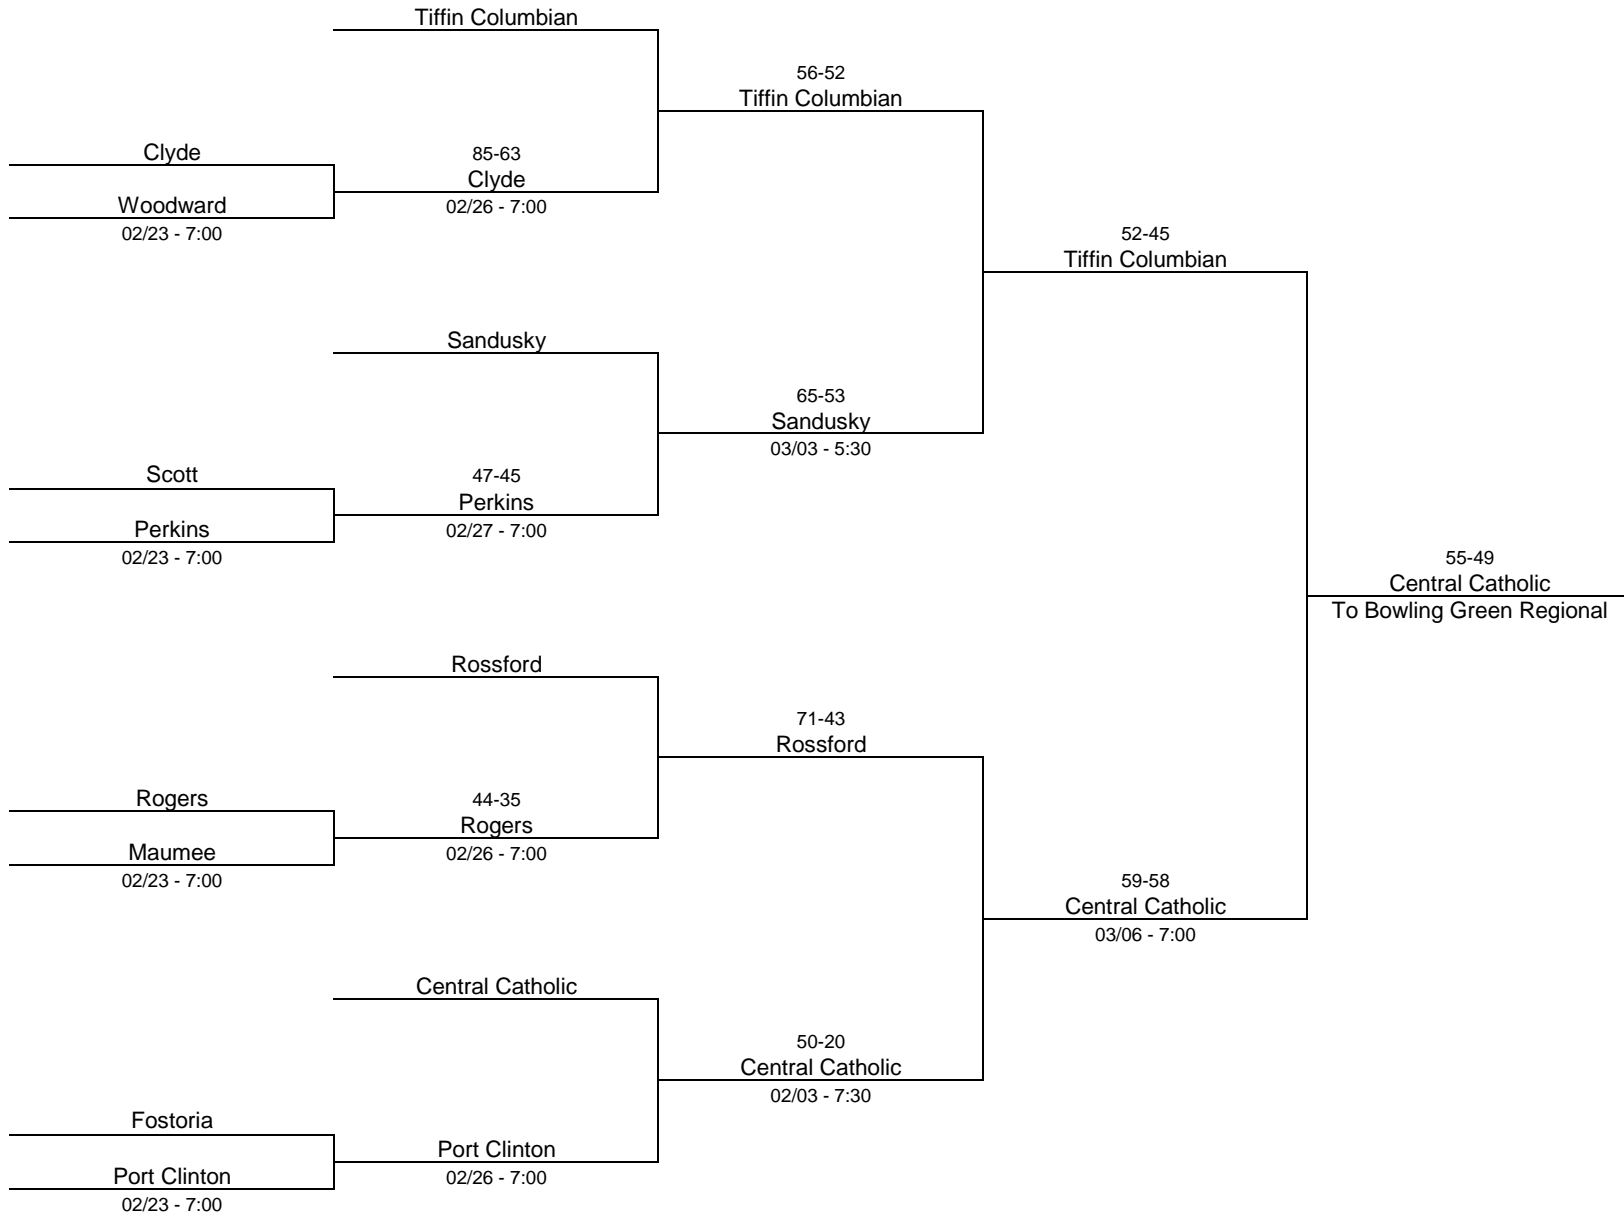

2020/21 Division I - University of Toledo

2020/21 Division I - Lake High School

2020/21 Division II - Ashland High School

2020/21 Division II - Spencerville High School

2020/21 Division II - Lake High School

2020/21 Division III - Lima Senior High School

2020/21 Division III - Toledo Central Catholic High School

2020/21 Division III - Shelby High School

2020/21 Division IV - Willard High School

2020/21 Division IV - Findlay High School