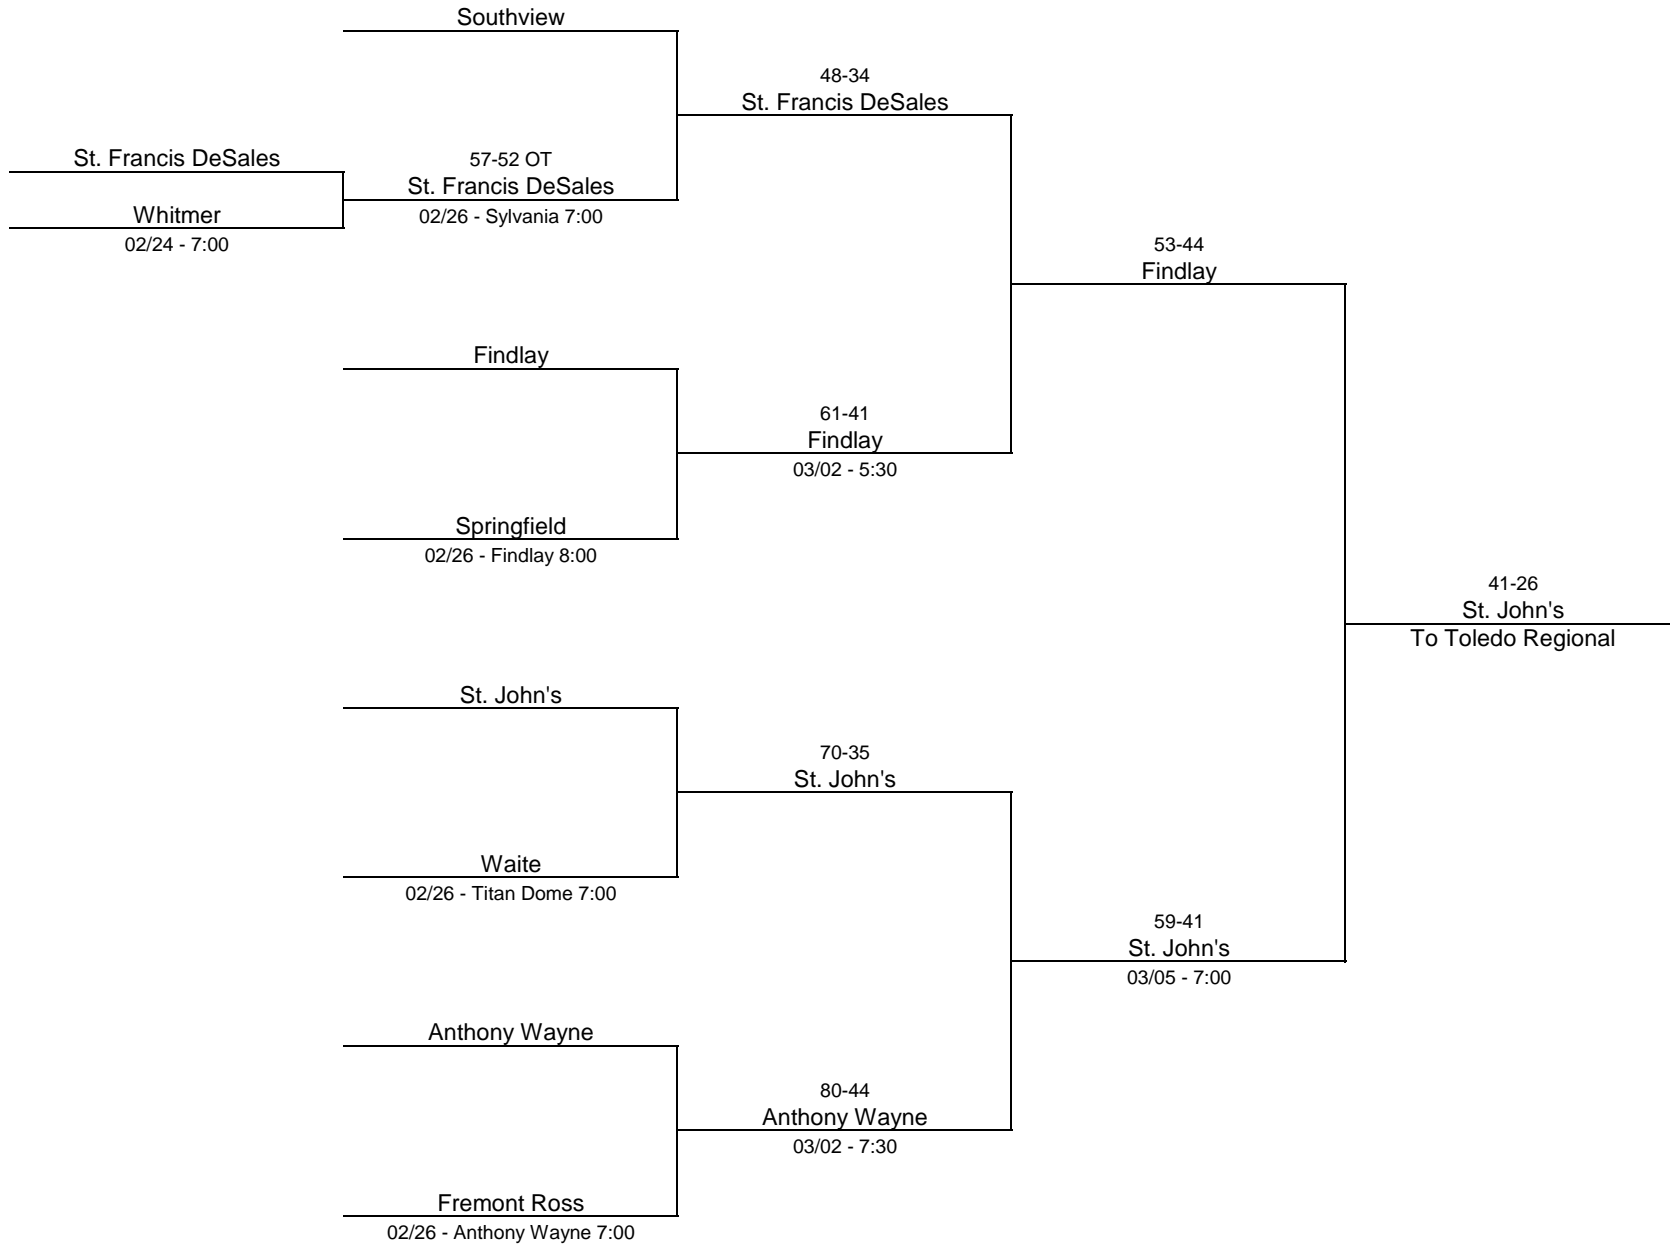

2020/21 Division I - University of Toledo

2020/21 Division I - Lake High School

2020/21 Division II - Ashland High School

2020/21 Division II - Spencerville High School

2020/21 Division II - Lake High School

2020/21 Division III - Lima Senior High School

2020/21 Division III - Toledo Central Catholic High School

2020/21 Division III - Shelby High School

2020/21 Division IV - Willard High School

2020/21 Division IV - Findlay High School