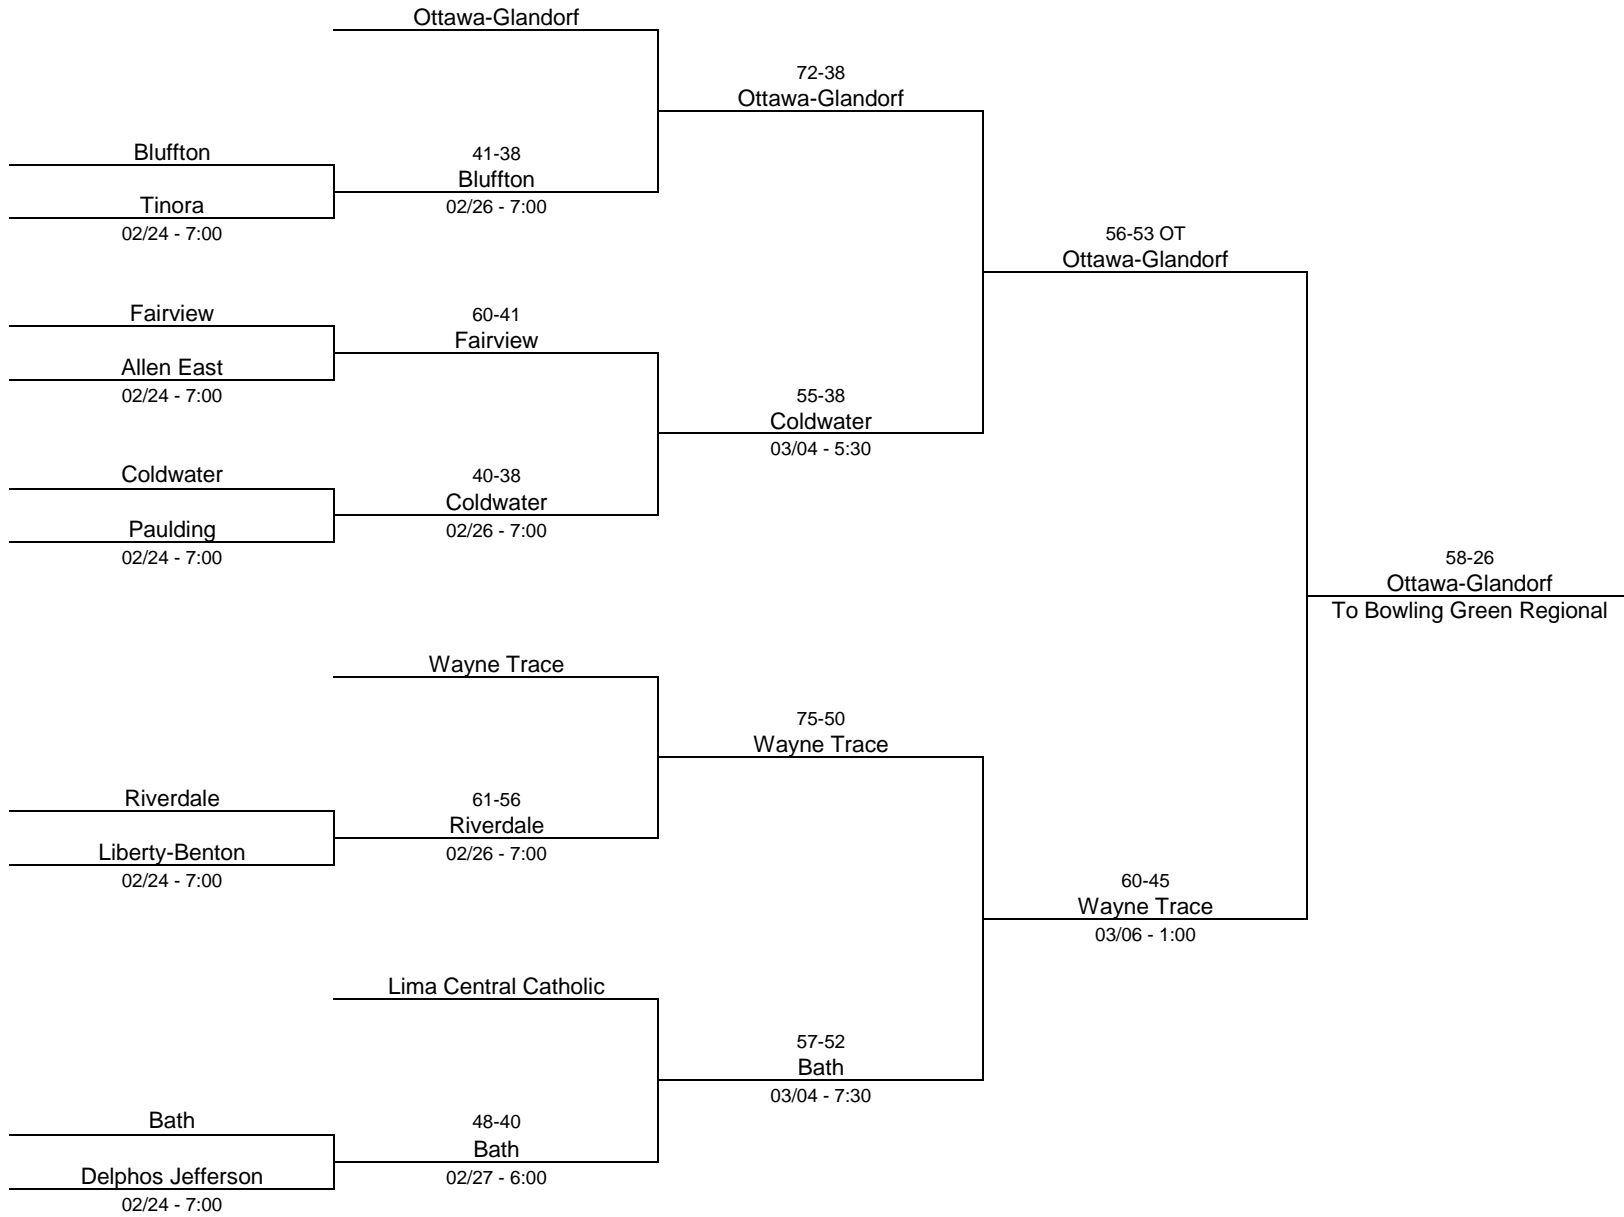

2020/21 Division I - University of Toledo

2020/21 Division I - Lake High School

2020/21 Division II - Ashland High School

2020/21 Division II - Spencerville High School

2020/21 Division II - Lake High School

2020/21 Division III - Lima Senior High School

2020/21 Division III - Toledo Central Catholic High School

2020/21 Division III - Shelby High School

2020/21 Division IV - Willard High School

2020/21 Division IV - Findlay High School