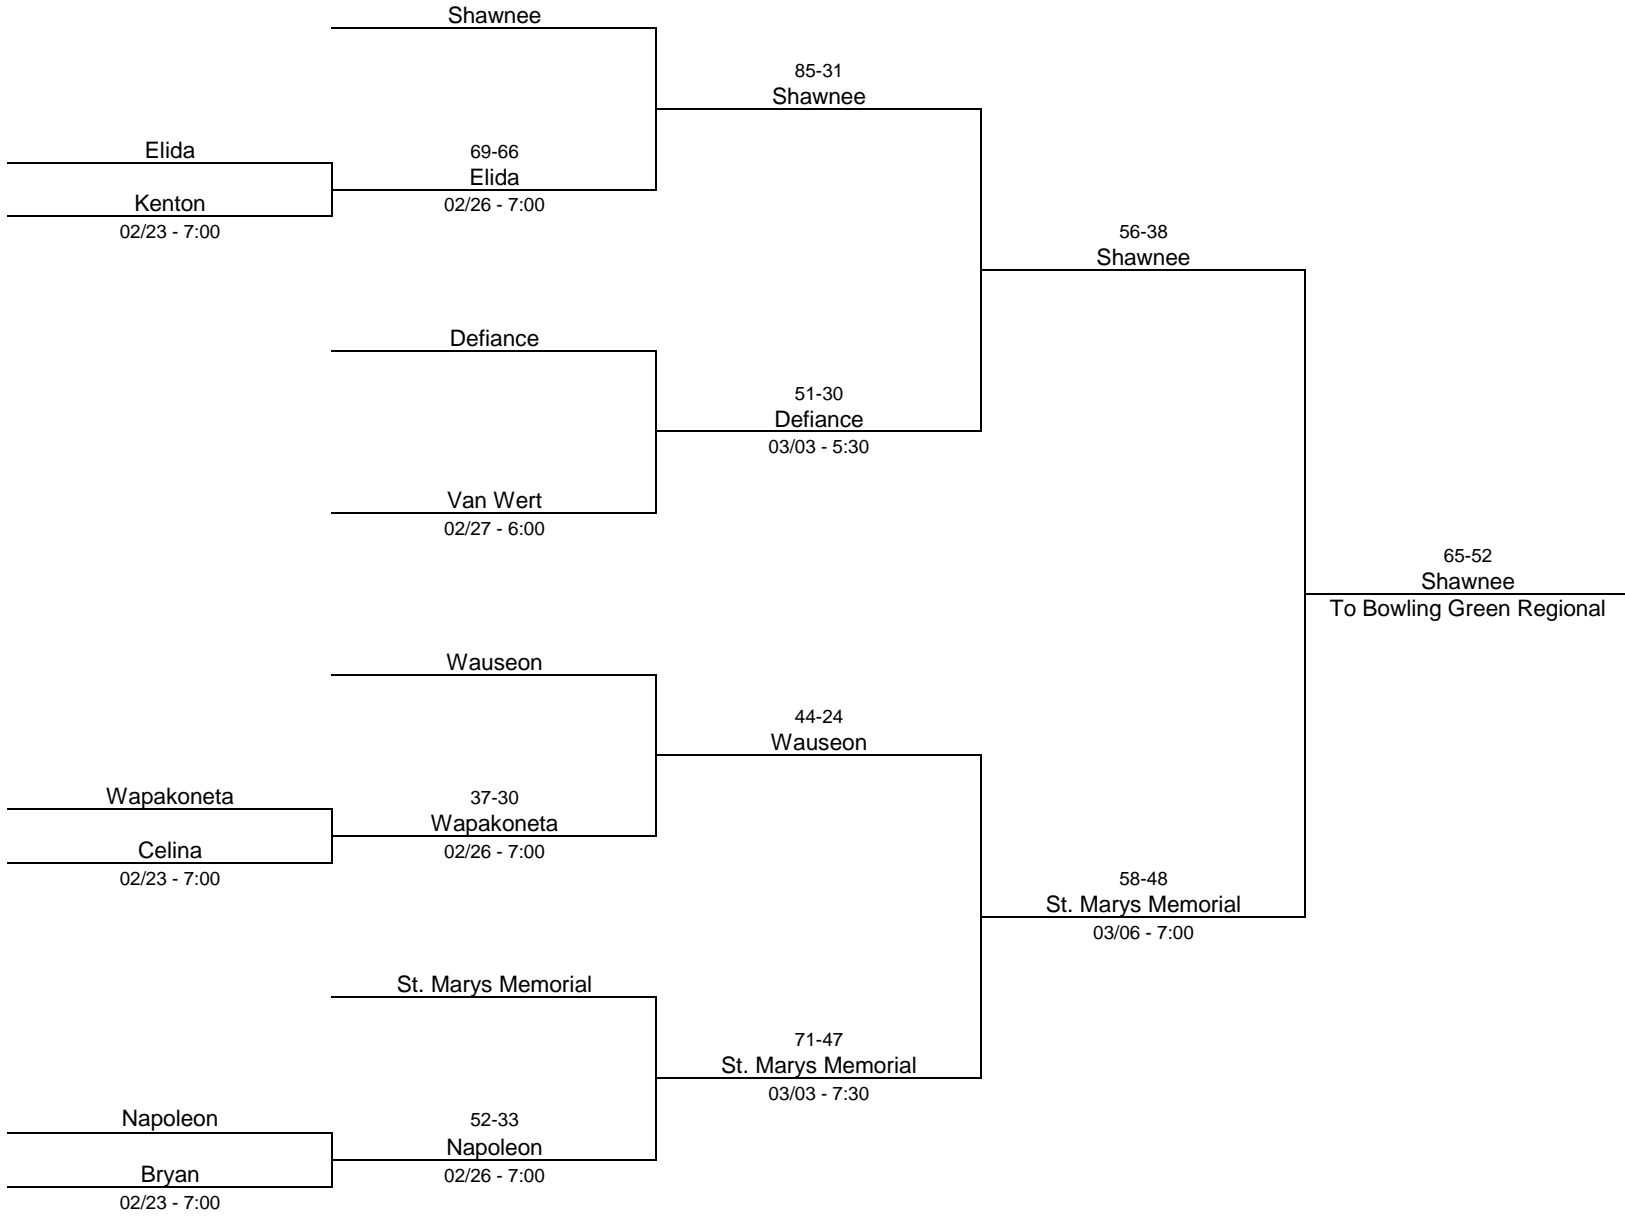

2020/21 Division I - University of Toledo

2020/21 Division I - Lake High School

2020/21 Division II - Ashland High School

2020/21 Division II - Spencerville High School

2020/21 Division II - Lake High School

2020/21 Division III - Lima Senior High School

2020/21 Division III - Toledo Central Catholic High School

2020/21 Division III - Shelby High School

2020/21 Division IV - Willard High School

2020/21 Division IV - Findlay High School