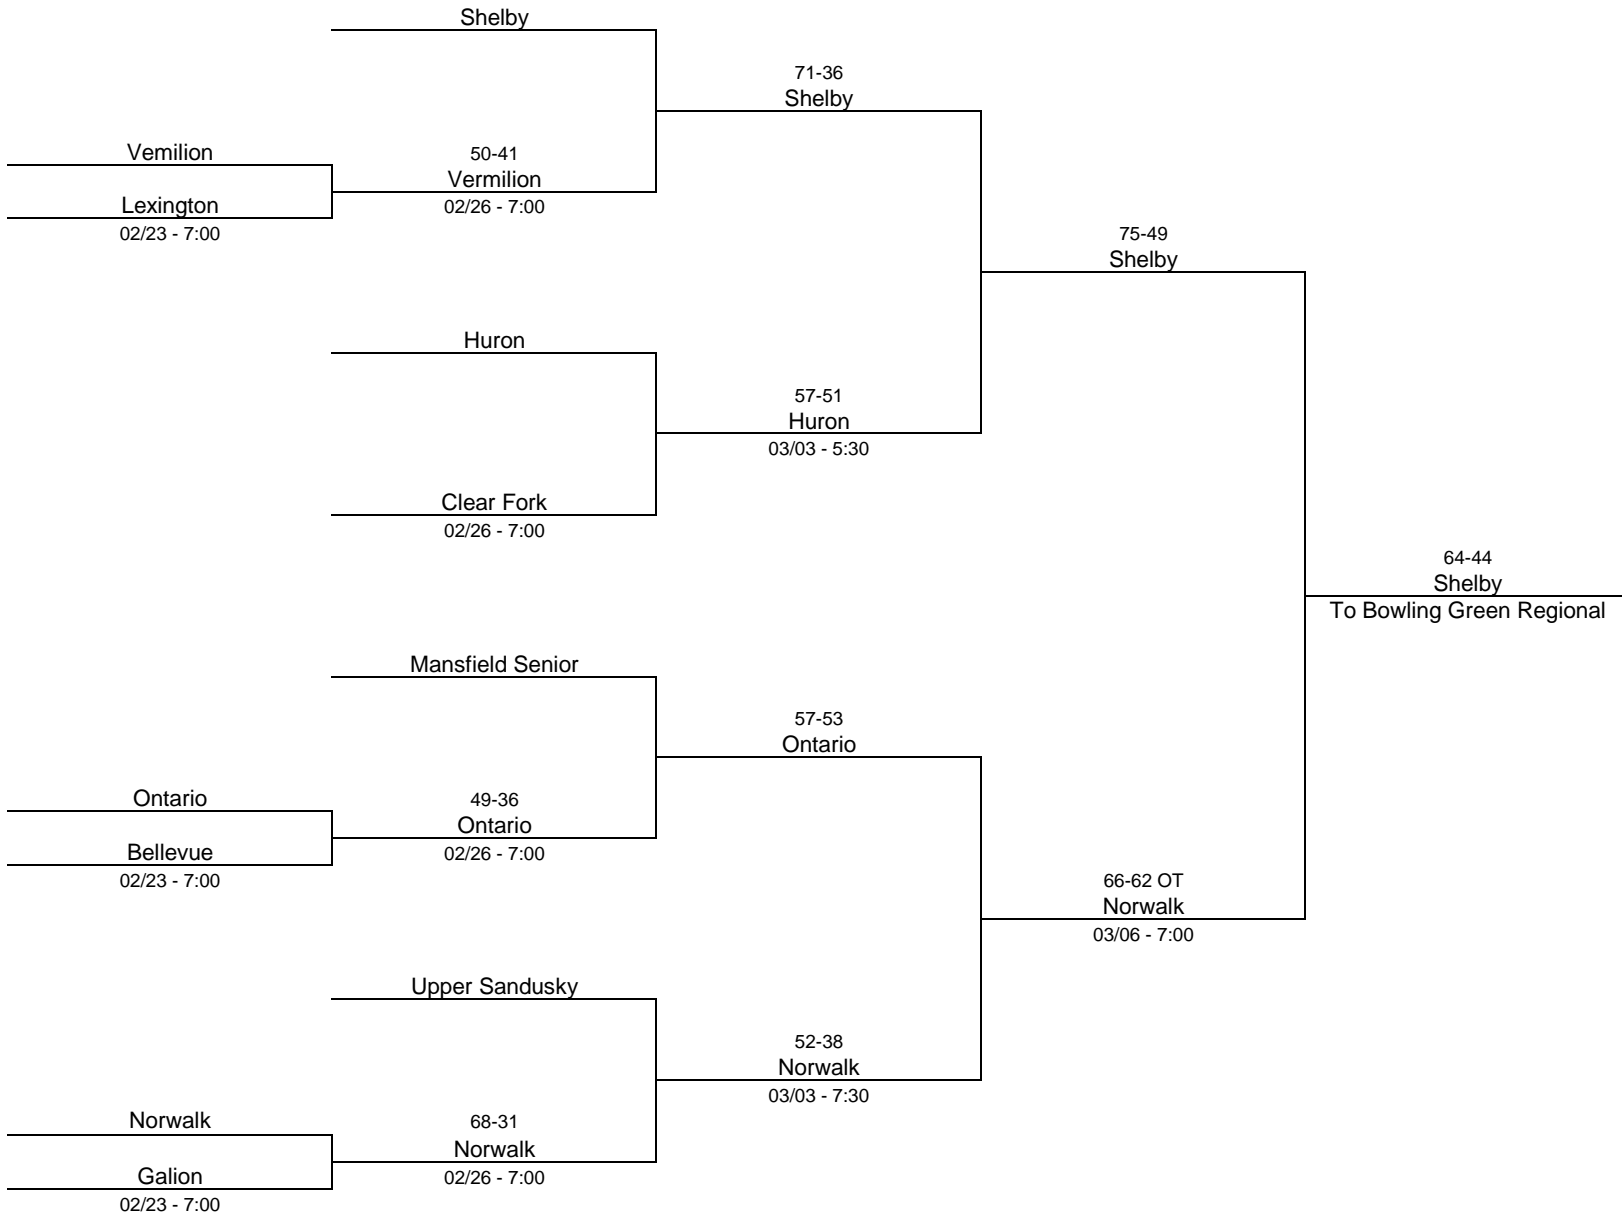

2020/21 Division I - University of Toledo

2020/21 Division I - Lake High School

2020/21 Division II - Ashland High School

2020/21 Division II - Spencerville High School

2020/21 Division II - Lake High School

2020/21 Division III - Lima Senior High School

2020/21 Division III - Toledo Central Catholic High School

2020/21 Division III - Shelby High School

2020/21 Division IV - Willard High School

2020/21 Division IV - Findlay High School