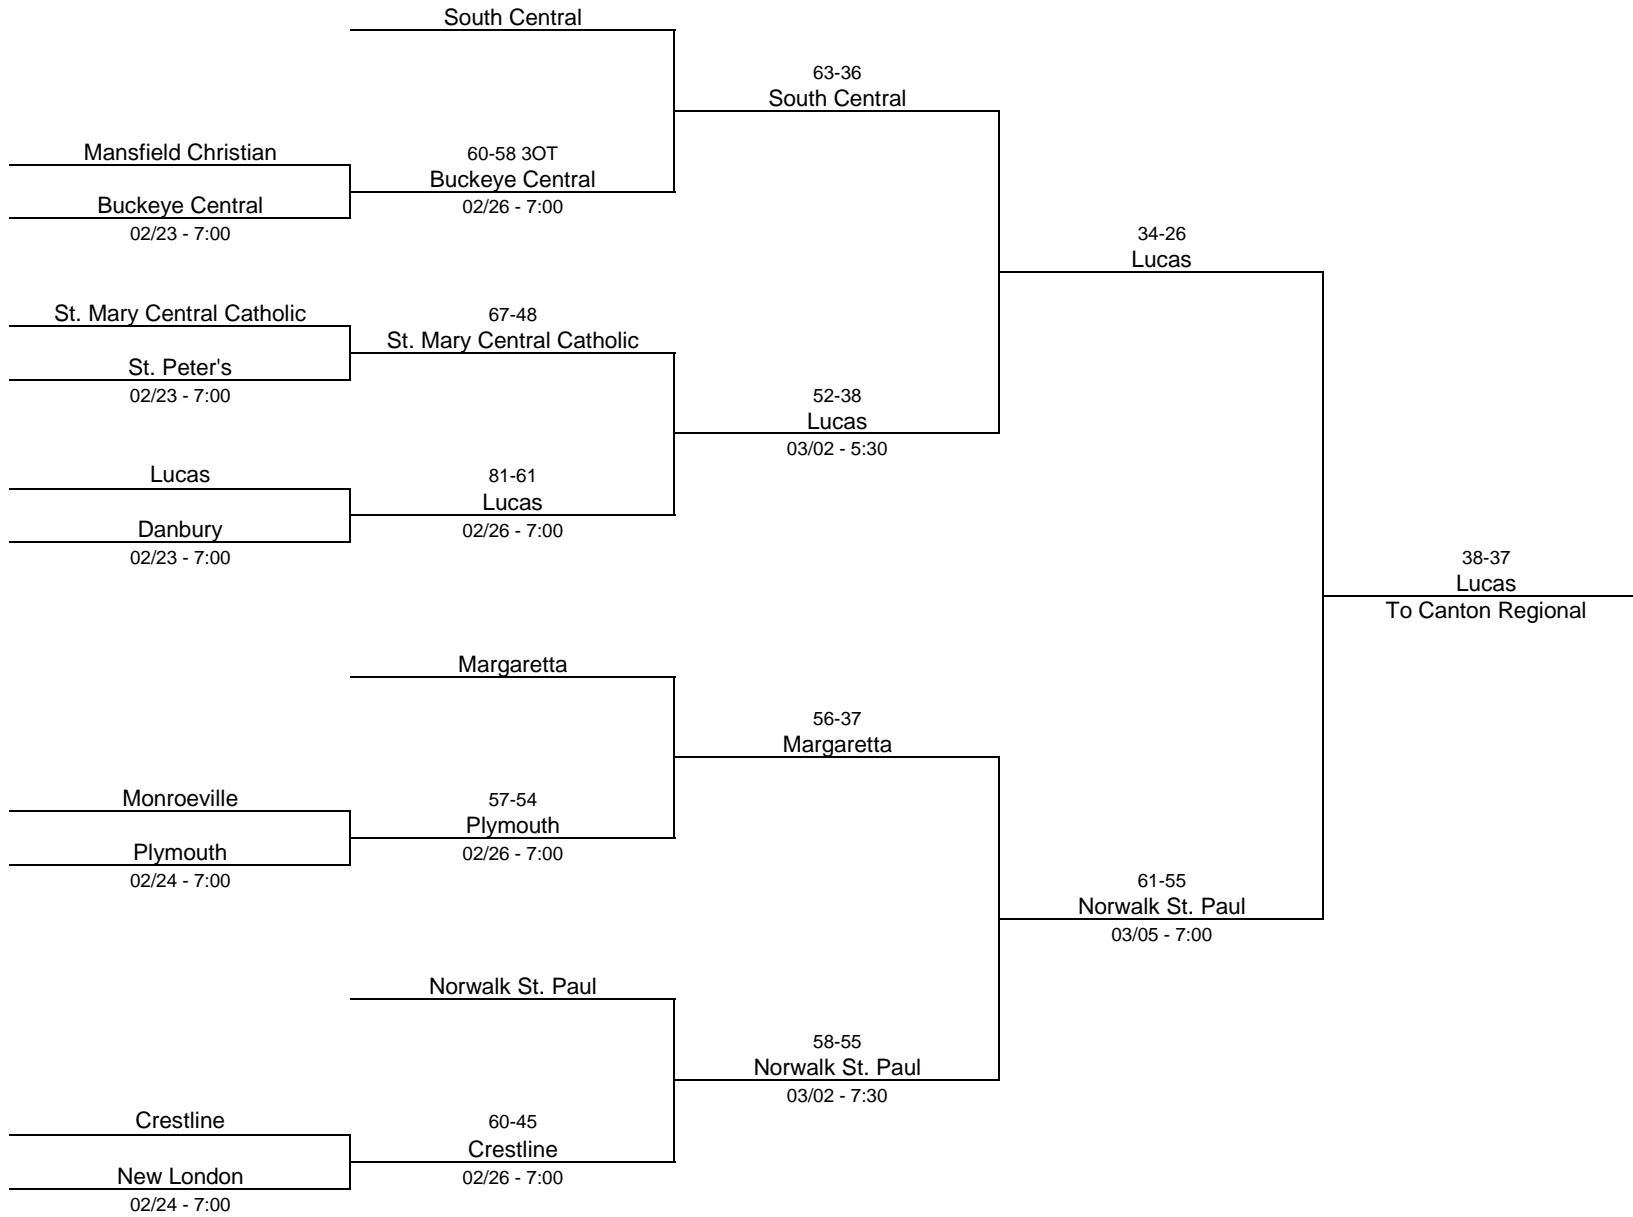

2020/21 Division I - University of Toledo

2020/21 Division I - Lake High School

2020/21 Division II - Ashland High School

2020/21 Division II - Spencerville High School

2020/21 Division II - Lake High School

2020/21 Division III - Lima Senior High School

2020/21 Division III - Toledo Central Catholic High School

2020/21 Division III - Shelby High School

2020/21 Division IV - Willard High School

2020/21 Division IV - Findlay High School

2020/21 Division IV - Elida High School

2020/21 Division IV - Wapakoneta High School

2020/21 Division IV - Defiance High School