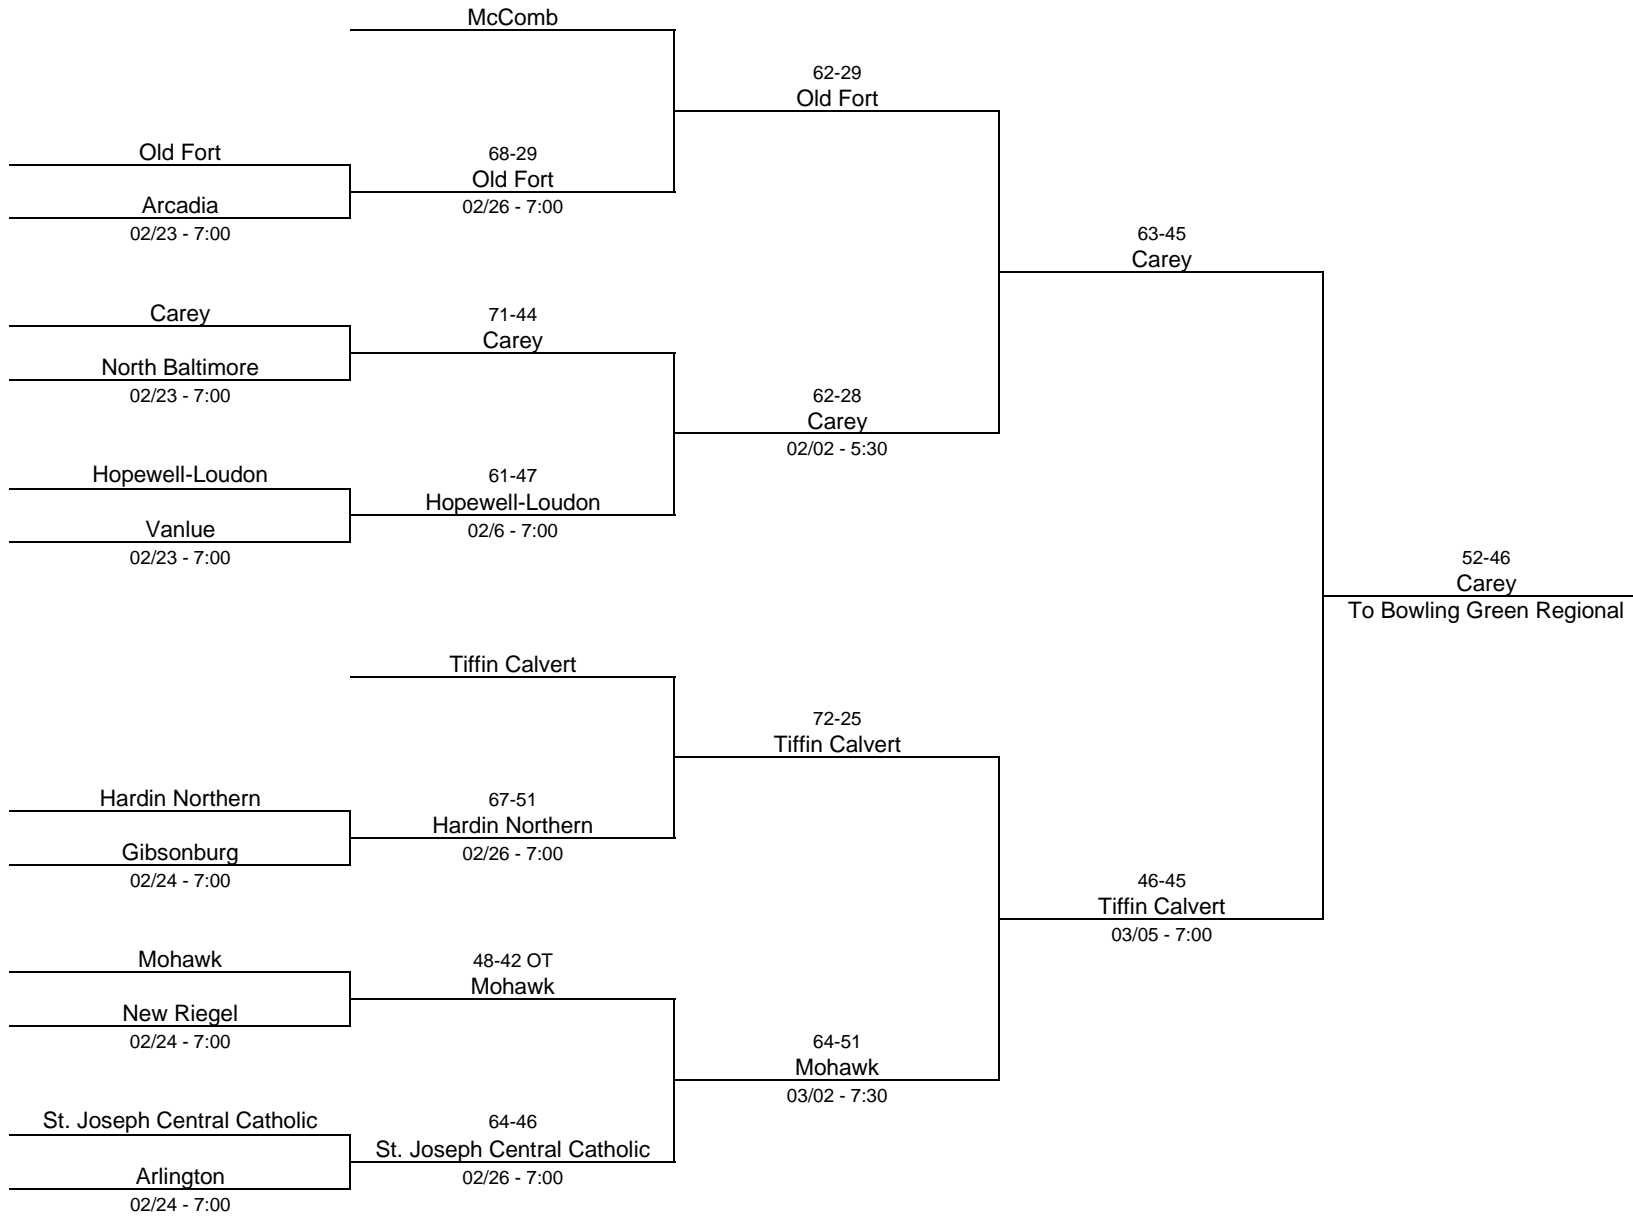

2020/21 Division I - University of Toledo

2020/21 Division I - Lake High School

2020/21 Division II - Ashland High School

2020/21 Division II - Spencerville High School

2020/21 Division II - Lake High School

2020/21 Division III - Lima Senior High School

2020/21 Division III - Toledo Central Catholic High School

2020/21 Division III - Shelby High School

2020/21 Division IV - Willard High School

2020/21 Division IV - Findlay High School