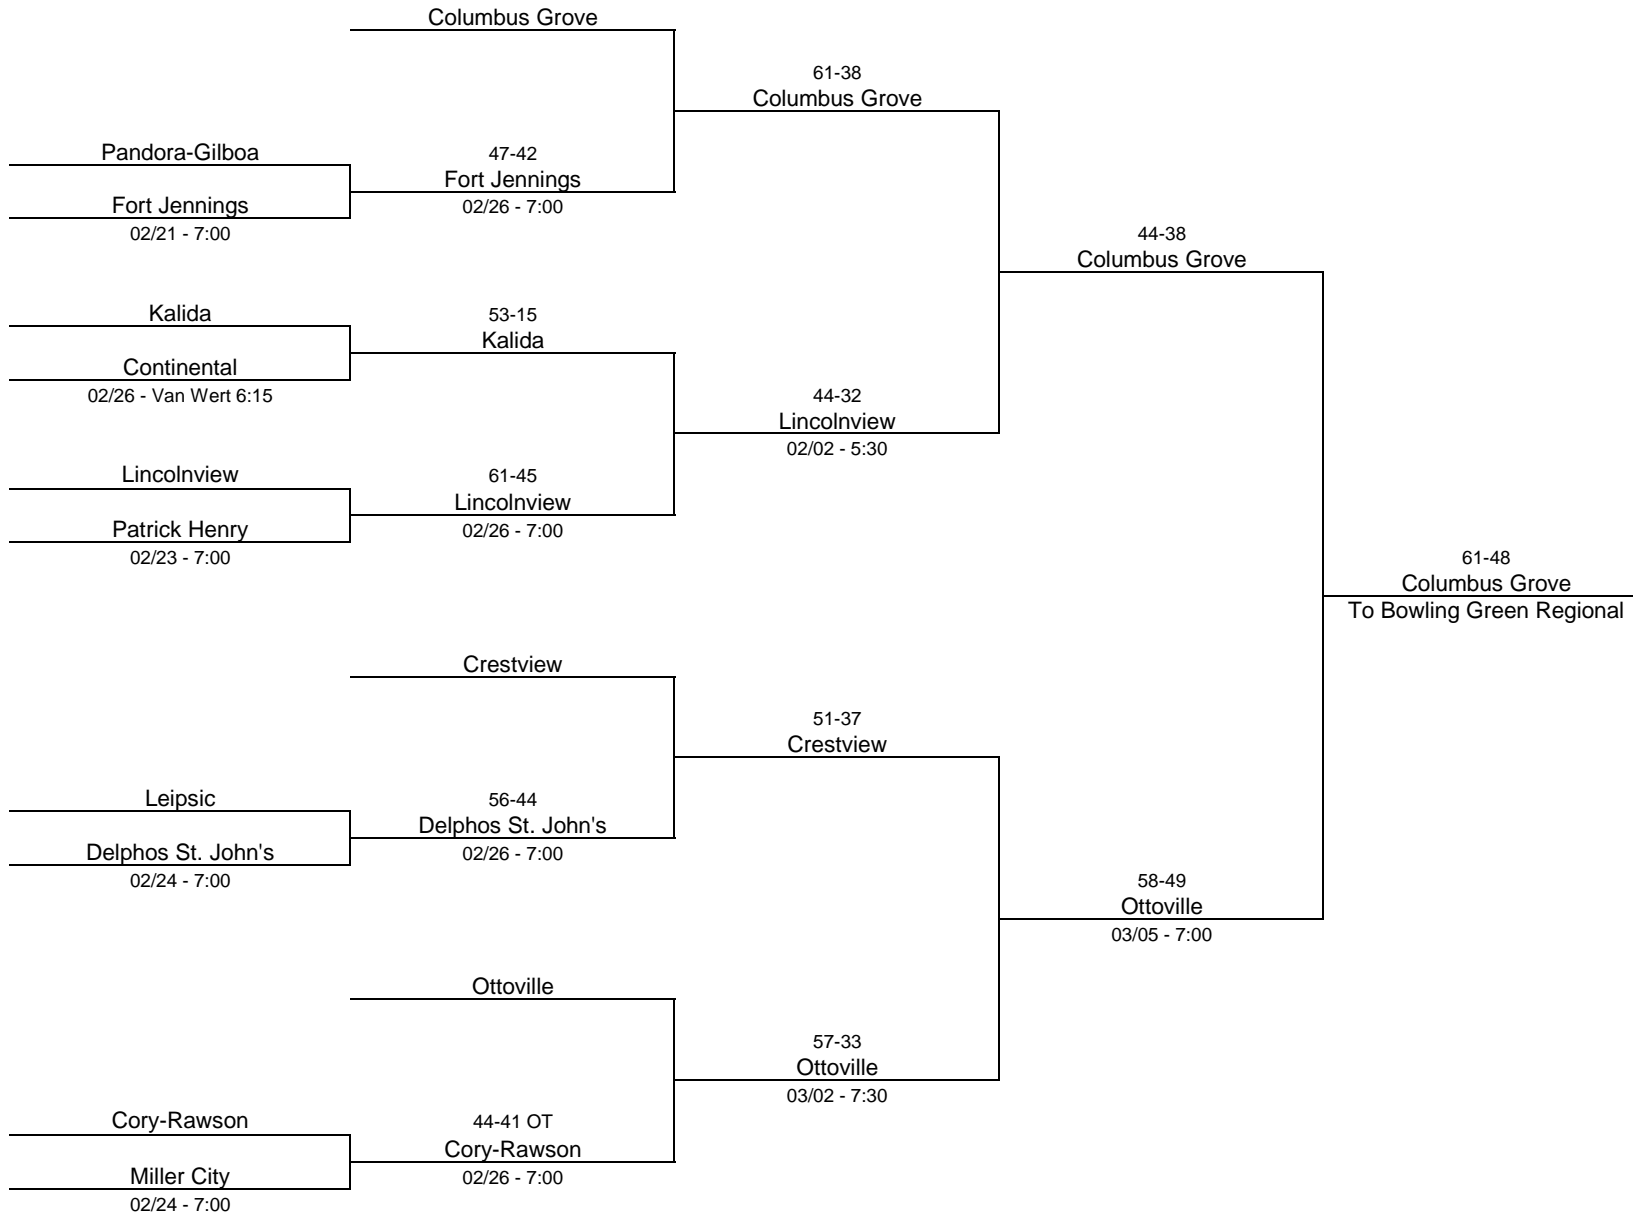

2020/21 Division IV - Elida High School