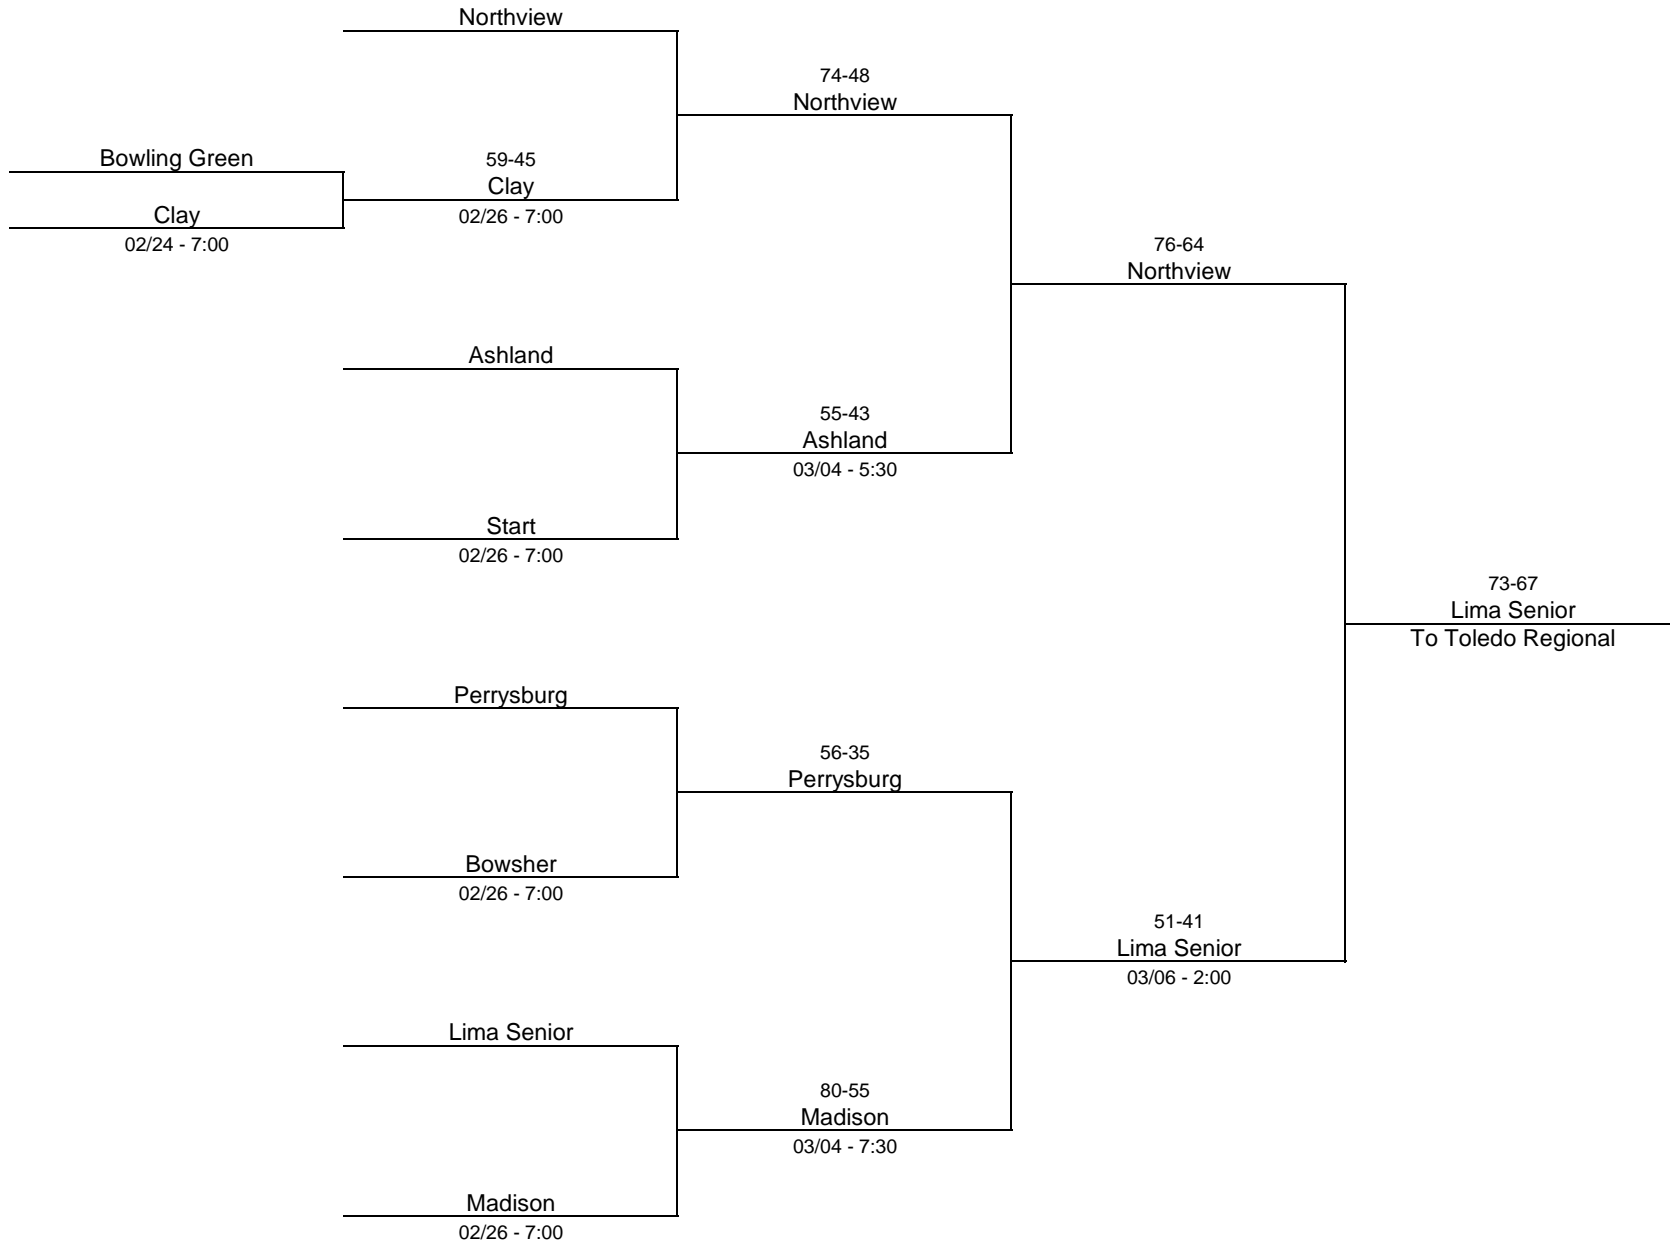

2020/21 Division I - University of Toledo

2020/21 Division I - Lake High School

2020/21 Division II - Ashland High School

2020/21 Division II - Spencerville High School

2020/21 Division II - Lake High School

2020/21 Division III - Lima Senior High School

2020/21 Division III - Toledo Central Catholic High School

2020/21 Division III - Shelby High School

2020/21 Division IV - Willard High School

2020/21 Division IV - Findlay High School